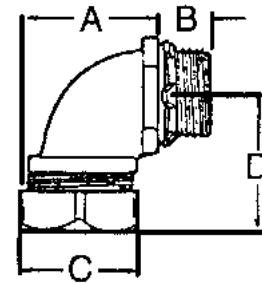

Standard Materials:

Malleable Iron/Steel Ferrule

Standard Finish:

Zinc Plated

All Furnished with Insulated Throats

| CATALOG NUMBER | TRADE SIZE | KO SIZE | DIM A | DIM B | DIM C | DIM D | UNIT PACK | STANDARD PACK | WEIGHT (LBS.) PER 100 | NAED MFG #78-5994 UPC/DCI # |
|----------------|------------|---------|-------|-------|-------|-------|-----------|---------------|-----------------------|-----------------------------|
| SLT25T | 3/8" | 1/2" | 1.31 | 0.50 | 1.15 | 1.37 | 10 | 100 | 28 | 14259 |
| SLT35T | 1/2" | 1/2" | 1.43 | 0.50 | 1.28 | 1.37 | 10 | 100 | 31 | 14690 |
| SLT36T | 3/4" | 3/4" | 1.62 | 0.52 | 1.55 | 1.50 | 10 | 100 | 46 | 14700 |
| SLT37T | 1" | 1" | 1.93 | 0.65 | 1.80 | 1.81 | 5 | 50 | 77 | 14710 |
| SLT38T | 1-1/4" | 1-1/4" | 2.37 | 0.66 | 2.25 | 1.94 | - | 10 | 98 | 14389 |
| SLT39T | 1-1/2" | 1-1/2" | 2.68 | 0.73 | 2.44 | 2.40 | - | 10 | 124 | 14399 |
| SLT40T | 2" | 2" | 3.18 | 0.75 | 2.97 | 2.64 | - | 5 | 179 | 14409 |
| SLT65T | 2-1/2" | 2-1/2" | 8.31 | 1.01 | 4.01 | 7.81 | - | 1 | 847 | 14659 |
| SLT66T | 3" | 3" | 9.80 | 1.15 | 4.18 | 9.15 | - | 1 | 1243 | 14669 |
| SLT67T | 3-1/2" | 3-1/2" | 11.18 | 1.18 | 5.25 | 11.22 | - | 1 | 1914 | 14679 |
| SLT68T | 4" | 4" | 12.98 | 1.25 | 5.78 | 12.54 | - | 1 | 2399 | 14689 |