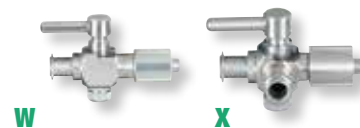

Two- and three-way 303 SS stopcocks