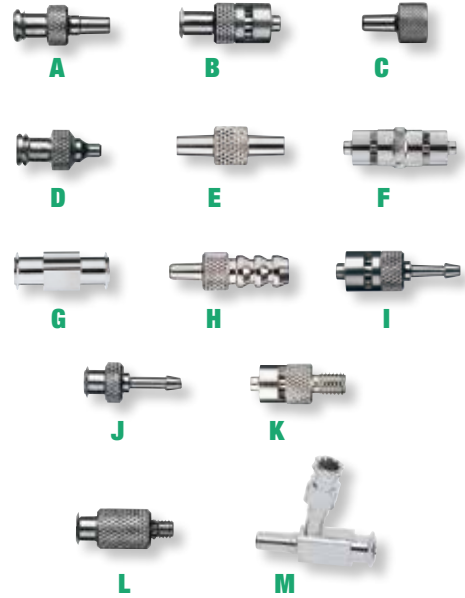

Metal Luer Fittings, Stopcocks, and Manifolds

Worry-free cleaning with easy disassembly

- Exceptional durability
- Stopcock handles turn 180°
- Select 316 stainless steel fittings for your harsh chemical environments
- Autoclavable

316 Stainless Steel and Nickel-Plated Brass Fittings

Key	Description	316 stainless steel		Nickel-plated brass	
		Catalog number	Price/ea	Catalog number	Price/ea
A	Female luer x male luer	GY-41507-20		GY-41507-50	
B	Female luer x male luer lock	GY-41507-21		GY-41507-51	
C	Male luer plug	GY-41507-22		GY-41507-54	
	Male luer lock plug	GY-41507-23		GY-41507-52	
D	Female luer plug	GY-41507-24		GY-41507-53	
E	Male luer x male luer	—		GY-41507-57	
F	Male luer lock x male luer lock	GY-41507-90		GY-41507-55	
G	Female luer x female luer	GY-41507-89		GY-41507-56	
H	Male luer x 1/4" hose barb	—		GY-41507-60	
I	Male luer lock x 1/16" hose barb	GY-41507-26		GY-41507-62	
	Male luer lock x 1/8" hose barb	GY-41507-25		GY-41507-61	
	Male luer lock x 1/4" hose barb	GY-41507-27		GY-41507-66	
J	Female luer x 1/16" hose barb	GY-41507-29		GY-41507-64	
	Female luer x 1/8" hose barb	GY-41507-28		GY-41507-63	
	Female luer x 3/16" hose barb	GY-41507-30		GY-41507-65	
K	Male luer lock x 10-32 UNF thread	GY-41507-31		GY-41507-70	
	Male luer lock x 1/4-28 UNF thread	GY-41507-32		GY-41507-73	
	Male luer lock x 1/8" NPT	GY-41507-44		GY-41507-84	
	Male luer lock x 1/4" NPT	GY-41507-45		GY-41507-85	
L	Female luer x 10-32 UNF thread	GY-41507-33		GY-41507-71	
	Female luer x 1/4-28 UNF thread	GY-41507-34		GY-41507-72	
	Female luer x 1/8" NPT	GY-41507-46		GY-41507-86	
	Female luer x 1/4" NPT	GY-41507-48		GY-41507-87	
M	Side arm injection port 2 female, 1 male luer	—		GY-41507-83	