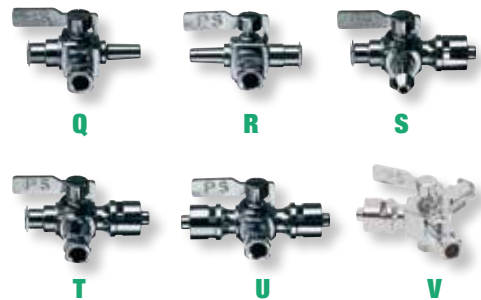

Three-way stopcocks