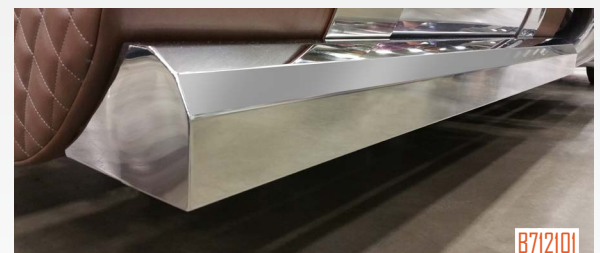

Common Sunvisors

B731004	SUNVISOR EA KW W9/T8/T660 MID '06+ CURVED GLASS DROPPED SS
B731001	SUNVISOR EA KW W9/T8 '95 - MID '06 CURVED GLASS DROPPED SS
B731003	SUNVISOR EA KW W9/T8 '98 - MID '06 FLAT GLASS DROPPED SS
B731002	SUNVISOR EA KW T600,T660,T800 INSERT SS

Common Window Chop Tops

B572006	WINDOW TRIM CHOP TOP PR KW NON-DAYLITE DOOR 3" SS
B572005	WINDOW TRIM CHOP TOP PR KW NON-DAYLITE DOOR 4.625" SS
B572008	WINDOW TRIM CHOP TOP PR KW DAYLITE DOOR W/DEFLECTOR 4.625 SS
B572007	WINDOW TRIM CHOP TOP PR KW NON-DAYLITE W/DEFLECTOR 4.625" SS
B572009	WINDOW TRIM CHOP TOP PR KW DAYLITE DOOR 4.625" SS
B572010	WINDOW TRIM CHOP TOP PR KW DAYLITE DOOR 6" SS
B572011	WINDOW TRIM CHOP TOP PR KW NON-DAYLITE DOOR 5" SS
B572012	WINDOW TRIM CHOP TOP PR KW NON-DAYLITE DOOR 8" GALV
B572013	WINDOW TRIM CHOP TOP PR KW NON-DAYLITE DOOR 5" GALV
B572014	WINDOW TRIM CHOP TOP PR KW NON-DAYLITE DOOR 6" GALV
B572015	WINDOW TRIM CHOP TOP PR KW NON-DAYLITE DOOR 6" SS

B572006

Fuel Tank Fairings (Only fits 3 strap design)