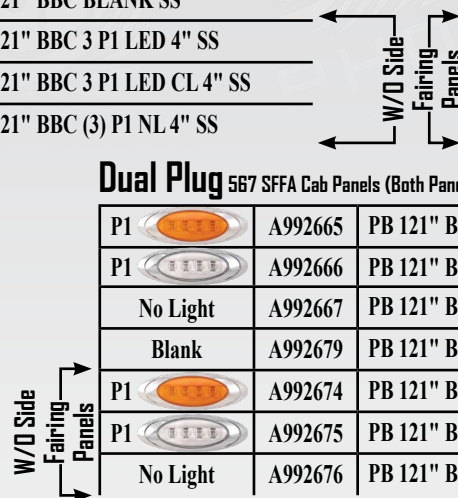

Dual Plug 567 SFFA Cab Panels (Both Panels 33 3/4")

P1	A9921063	PB 115" BBC 3 P1 LED W/DP SS
P1	A9921064	PB 115" BBC 3 P1 LED CL W/DP SS
P1	A9921065	PB 115" BBC 3 P1 LED SMOKE W/DP SS
No Light	A9921066	PB 115" BBC (3) P1 W/DP SS
Blank	A9920013	PB 115" BBC BLANK W/ DUAL PLUG SS

567 SFFA Cab Panels W/121" BBC

No Plug 567 SFFA Cab Panels (Both Panels 37 5/8")

P1	A992662	PB 121" BBC 3 P1 LED SS
P1	A992663	PB 121" BBC 3 P1 LED CL SS
No Light	A992664	PB 121" BBC (3) P1 NL SS
Blank	A992678	PB 121" BBC BLANK SS
P1	A992671	PB 121" BBC 3 P1 LED 4" SS
P1	A992672	PB 121" BBC 3 P1 LED CL 4" SS
No Light	A992673	PB 121" BBC (3) P1 NL 4" SS

Single Plug 567 SFFA Cab Panels (Both Panels 37 5/8")

P1	A992659	PB 121" BBC 3 P1 LED W/PLUG SS
P1	A992660	PB 121" BBC 3 P1 LED CL W/PLUG SS
P1	A9921031	PB 121" BBC 3 P1 LED SM W/PLUG SS
No Light	A992661	PB 121" BBC (3) P1 W/PLUG NL SS
Blank	A992677	PB 121" BBC BLANK W/PLUG SS
P1	A992668	PB 121" BBC 3 P1 LED W/PLUG 4" SS
P1	A992669	PB 121" BBC 3 P1 LED CL W/PLUG 4" SS
No Light	A992670	PB 121" BBC (3) P1 W/PLUG NL 4" SS

Dual Plug 567 SFFA Cab Panels (Both Panels 37 5/8")

P1	A992665	PB 121" BBC 3 P1 LED W/DP SS
P1	A992666	PB 121" BBC 3 P1 LED CL W/DP SS
No Light	A992667	PB 121" BBC (3) P1 W/DP NL SS
Blank	A992679	PB 121" BBC BLANK W/DP SS
P1	A992674	PB 121" BBC 3 P1 LED W/DP 4" SS
P1	A992675	PB 121" BBC 3 P1 LED CL W/DP 4" SS
No Light	A992676	PB 121" BBC (3) P1 W/DP NL 4" SS

Available in Paintable!

567 SFFA Cab Panels W/121" BBC

No Plug 567 SFFA Cab Panels (LH Panel: 36.5" RH Panel: 37.625")

P1	A9921100	PB 567 SFFA 121" BBC HERITAGE 3 P1 LED SS
P1	A9921101	PB 567 SFFA 121" BBC HERITAGE 3 P1 LED CL SS
P1	A9921102	PB 567 SFFA 121" BBC HERITAGE 3 P1 LED SM SS
No Light	A9921103	PB 567 SFFA 121" BBC HERITAGE (3) P1 NL SS

Single Plug 567 SFFA Cab Panels (LH Panel: 36.5" RH Panel: 37.625")

P1	A9921104	PB 567 SFFA 121" BBC HERITAGE 3 P1 LED BP SS
P1	A9921105	PB 567 SFFA 121" BBC HERITAGE 3 P1 LED CL BP SS
P1	A9921106	PB 567 SFFA 121" BBC HERITAGE 3 P1 LED SM BP SS
No Light	A9921107	PB 567 SFFA 121" BBC HERITAGE (3) P1 NL BP SS

Dual Plug 567 SFFA Cab Panels (LH Panel: 36.5" RH Panel: 37.625")

P1	A9921108	PB 567 SFFA 121" BBC HERITAGE 3 P1 LED DP SS
P1	A9921109	PB 567 SFFA 121" BBC HERITAGE 3 P1 LED CL DP SS
P1	A9921110	PB 567 SFFA 121" BBC HERITAGE 3 P1 LED SM DP SS
Blank	A9921111	PB 567 SFFA 121" BBC HERITAGE (3) P1 NL DP SS