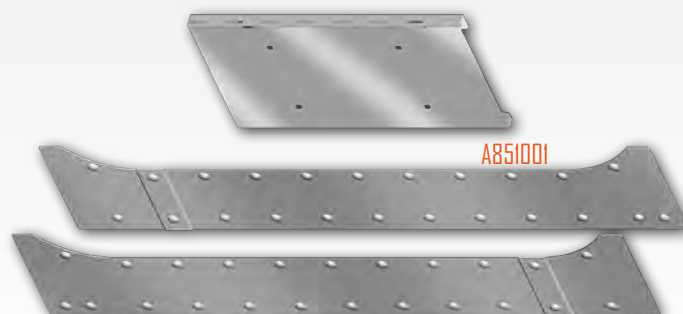

### Common Scuff Panel

A702001	PB 386,379,388,389 W/DIMPLE SS
---------	--------------------------------

A851001