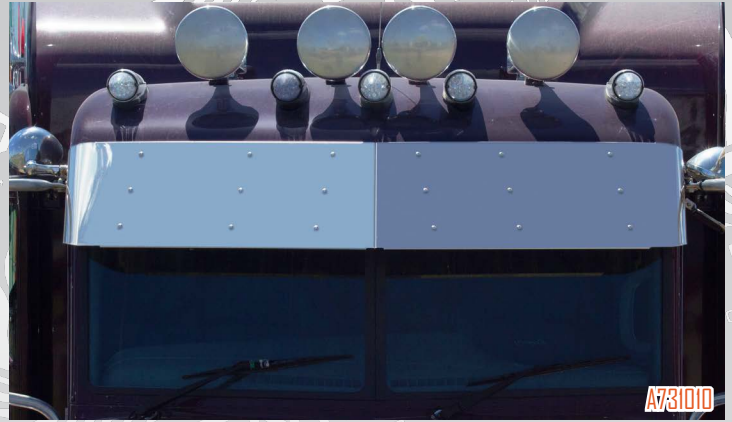

'05+ Ultra Sunvisors (Fits Cab Mounted Mirrors, 6 Brackets, Drip Rail Design)

A731010	PB ULTRA '05+ 6 BKT 14" SS
A731030	PB ULTRA '05+ 6 BKT 14" GALV
A731016	PB ULTRA '05+ 6 BKT BLIND MNT 14" SS
A731029	PB ULTRA '05+ 6 BKT BLIND MNT 14" GALV

A731010

'02+ Ultra Sunvisors (Fits Both Mirror Options, 6 Brackets)

A731003	PB ULTRA '02+ 6 BKT 12" SS
A731026	PB ULTRA '02+ 6 BKT 11" GALV
A731006	PB ULTRA '02+ 6 BKT 14" SS
A731027	PB ULTRA '02+ 6 BKT 14" GALV
A731005	PB ULTRA '02+ 6 BKT O.E. DROP 11 1/4" SS