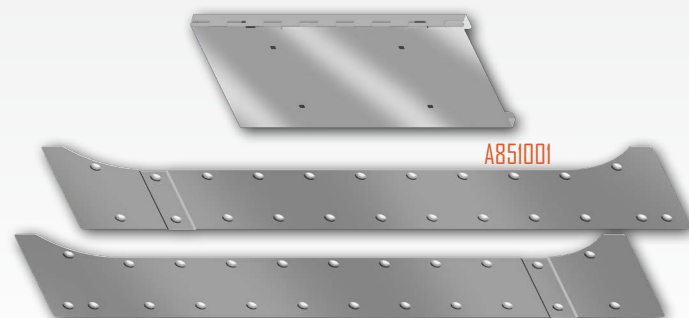

Common Tag Hanger

A851001	TAG HANGER EA PB 1 TAG SS

A851001

Common Scuff Panel

A702001	PB 386,379,388,389 W/DIMPLE SS