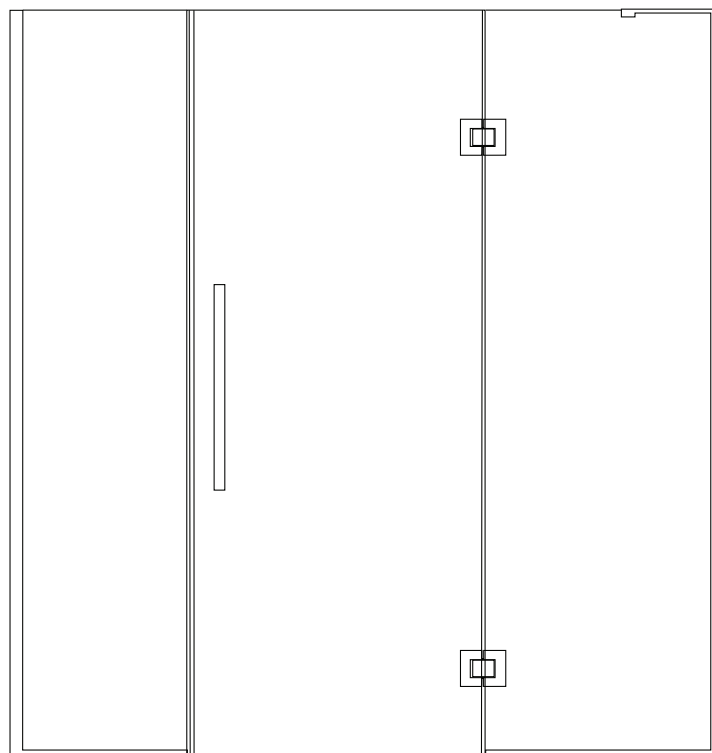

SHOWER DOORS