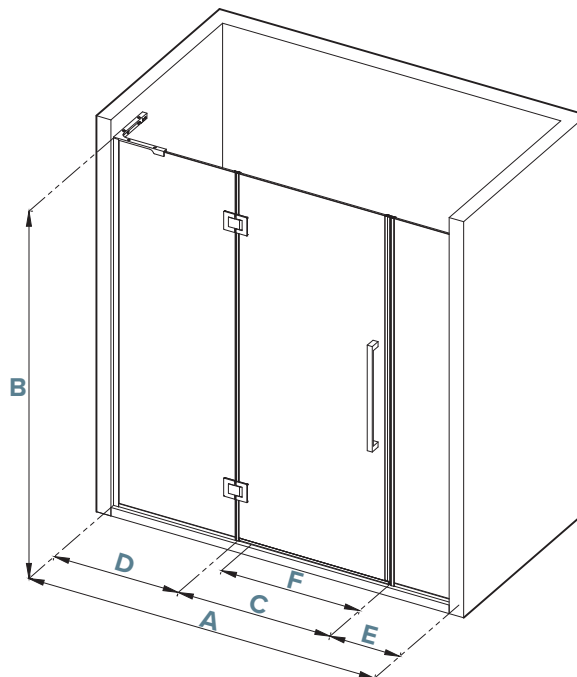

### MEASUREMENTS:

**A:** Wall-to-wall Opening Size

**B:** Door Height

**C:** Door Width

**D:** Hinge Panel Width

**E:** Inline Panel Width

**F:** Walk-in Width

## FEATURES

- Handles are available in 2 distinctive series.
- Handle size is 19.69" (500mm) center hole to center hole.
- Finish: Polished Chrome (PC), Brushed Stainless (BS), Champagne Bronze (CB) and Matte Black (MB)
- Limited Lifetime Warranty for residential use and 1 year when used commercially.