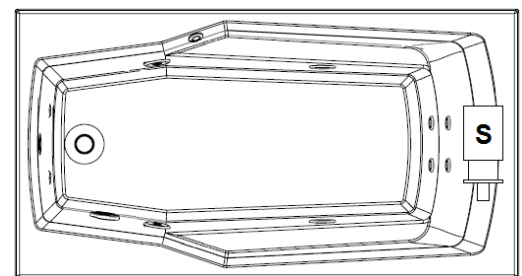

Laurel Mountain

Withams

60" x 32" Drop-In Acrylic Whirlpool

Model Number
6032WW064
Drop-In Whirlpool in White

Features

- Color-matched jet trim & Pillow included
- 10 Self draining, adjustable hydrotherapy jets
- 3-Speed control for the 9 Amp pump
- Constructed of high-gloss durable acrylic
- Pre-leveled base for easy installation
- Radiant Heat & Inline Heater available
- Mood lights & Music system available
- Silent Pump upgrade available
- Made in the USA

All dimensions are +/- 1/2" and subject to change without notice
Confirm specifications before installation

Standard (S) Pump Location

Technical Information

- Cut-Out Dimensions: 58" x 30"
- Weight: 153 lbs.
- Water Depth to Overflow: 12 1/8"
- Operating Capacity: 45 gal.
- Water Capacity: 50 gal.
- Sump Dimension: 42 1/2" x 20"