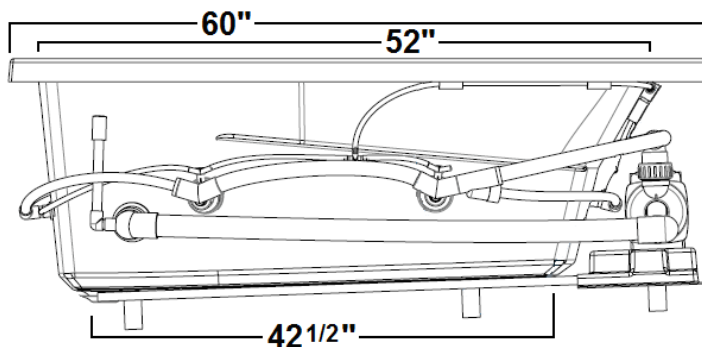

Laurel Mountain

Withams

60" x 32" Drop-In Acrylic Whirlpool

Model Number
6032WW064
Drop-In Whirlpool in White

Features

- Color-matched jet trim & Pillow included
- 10 Self draining, adjustable hydrotherapy jets
- 3-Speed control for the 9 Amp pump
- Constructed of high-gloss durable acrylic
- Pre-leveled base for easy installation
- Radiant Heat & Inline Heater available
- Mood lights & Music system available
- Silent Pump upgrade available
- Made in the USA

All dimensions are +/- 1/2" and subject to change without notice
Confirm specifications before installation

Standard (S) Pump Location

Technical Information

- Cut-Out Dimensions: 58" x 30"
- Weight: 153 lbs.
- Water Depth to Overflow: 12 1/8"
- Operating Capacity: 45 gal.
- Water Capacity: 50 gal.
- Sump Dimension: 42 1/2" x 20"