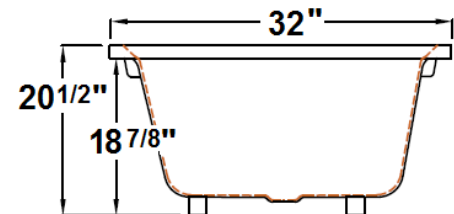

Laurel Mountain

Withams

60" x 32" Drop-In Acrylic Whirlpool

Model Number
6032WW064
Drop-In Whirlpool in White

Features

- Color-matched jet trim & Pillow included
- 10 Self draining, adjustable hydrotherapy jets
- 3-Speed control for the 9 Amp pump
- Constructed of high-gloss durable acrylic
- Pre-leveled base for easy installation
- Radiant Heat & Inline Heater available
- Mood lights & Music system available
- Silent Pump upgrade available
- Made in the USA

All dimensions are +/- 1/2" and subject to change without notice
Confirm specifications before installation

Standard (S) Pump Location

Technical Information

- Cut-Out Dimensions: 58" x 30"
- Weight: 153 lbs.
- Water Depth to Overflow: 12 1/8"
- Operating Capacity: 45 gal.
- Water Capacity: 50 gal.
- Sump Dimension: 42 1/2" x 20"