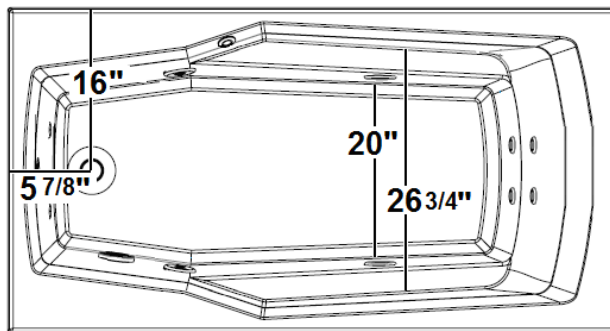

Laurel Mountain

Withams

60" x 32" Drop-In Acrylic Whirlpool

Model Number
6032WW064
Drop-In Whirlpool in White

Features

- Color-matched jet trim & Pillow included
- 10 Self draining, adjustable hydrotherapy jets
- 3-Speed control for the 9 Amp pump
- Constructed of high-gloss durable acrylic
- Pre-leveled base for easy installation
- Radiant Heat & Inline Heater available
- Mood lights & Music system available
- Silent Pump upgrade available
- Made in the USA

All dimensions are +/- 1/2" and subject to change without notice
Confirm specifications before installation

Standard (S) Pump Location

Technical Information

- Cut-Out Dimensions: 58" x 30"
- Weight: 153 lbs.
- Water Depth to Overflow: 12 1/8"
- Operating Capacity: 45 gal.
- Water Capacity: 50 gal.
- Sump Dimension: 42 1/2" x 20"