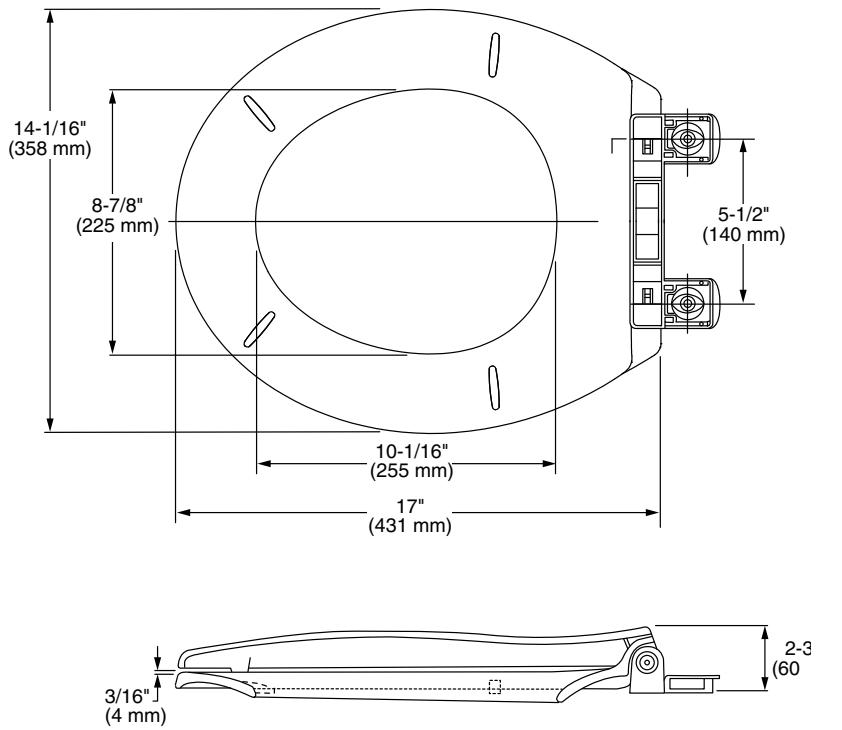

MightyTuff™ SL Series Toilet Seat with Ever-Tite®

- 5267A.60CL** Elongated toilet seat
- 5267B.60CL** Round Front toilet seat

- **No Slam** soft close damper
- Lift to Release **Easy Clean** hinge
- **Ever-Tite®** locking system, engineered to reduce movement
- Molded in seat bumpers to **Minimize Flex** on the hinge
- Concave **Crush Resistant** lid design
- Adjustable seat positioning for a Perfect Bowl Fit
- Virgin Polypropylene with UV protection
- Seat includes bottom mounting hard ware with **Quick Connect Nut**

SHOWN: SLOW CLOSE FEATURE

AVAILABLE SPARE PARTS
Mounting kit - 760408-100.0070A

1. Open the hinge cover
2. Pull the seat
3. Removed

SHOWN: EASY REMOVAL FEATURE

To Be Specified

- Color:
- White

SEE REVERSE FOR ROUGHING-IN DIMENSIONS AND PRODUCT SPECIFICATIONS

5267A.60CL Elongated Toilet Seat

5267B.60CL Round Front Toilet Seat