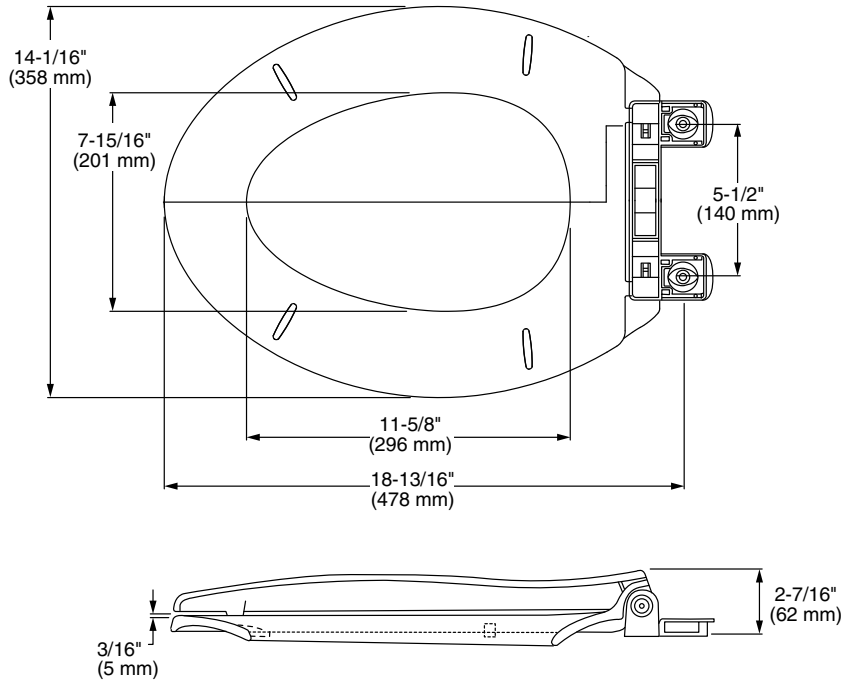

MightyTuff™ SL Series Toilet Seat with Ever-Tite®

- 5267A.60CL** Elongated toilet seat
- 5267B.60CL** Round Front toilet seat

- **No Slam** soft close damper
- Lift to Release **Easy Clean** hinge
- **Ever-Tite®** locking system, engineered to reduce movement
- Molded in seat bumpers to **Minimize Flex** on the hinge
- Concave **Crush Resistant** lid design
- Adjustable seat positioning for a Perfect Bowl Fit
- Virgin Polypropylene with UV protection
- Seat includes bottom mounting hard ware with **Quick Connect Nut**

SHOWN: SLOW CLOSE FEATURE

AVAILABLE SPARE PARTS
Mounting kit - 760408-100.0070A

1. Open the hinge cover
2. Pull the seat
3. Removed

SHOWN: EASY REMOVAL FEATURE

To Be Specified

- Color:
- White

SEE REVERSE FOR ROUGHING-IN DIMENSIONS AND PRODUCT SPECIFICATIONS

5267A.60CL Elongated Toilet Seat

5267B.60CL Round Front Toilet Seat