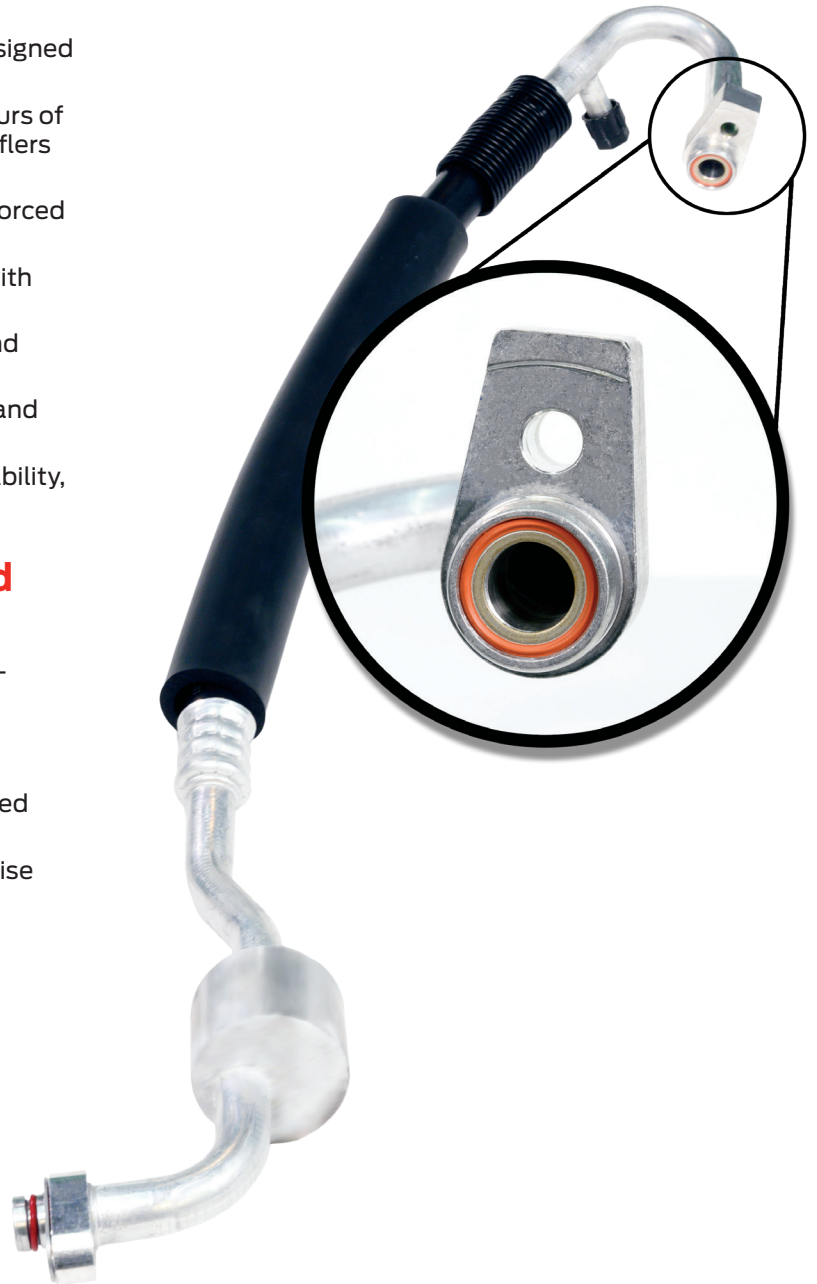

MOTORCRAFT® A/C LINES

Motorcraft A/C Line Features:

- Design per Ford OEM specification for factory-designed fit and performance
- Vehicle application-specific design follows contours of vehicle for easy installation, and may include mufflers for noise reduction
- Flexible hose sections are multi-layered and reinforced for strength and durability
- Hose coupling materials are compatible for use with latest refrigerants and oils, including PHEV/BEV
- Hose design helps prevent moisture ingress and refrigerant permeation
- Product includes fittings, O-rings, gaskets, seals and insulators – ready to install
- Lines are tuned to meet Ford OEM quality on durability, noise, vibration and harshness

In-Vehicle and Functional Tested to Perform to Ford OEM Spec

- In-Vehicle Life Testing simulates 10 year/150,000-mile life
- Leak testing against refrigerant loss
- Burst testing subjects the line to 1,750 PSI to help ensure integrity of hose and fittings when subjected to extremely high pressure
- Vibration testing against unwanted resonance noise
- Temperature cycling testing to verify hose and fitting integrity and durability under a variety of extreme temperatures
- Corrosion resistance testing