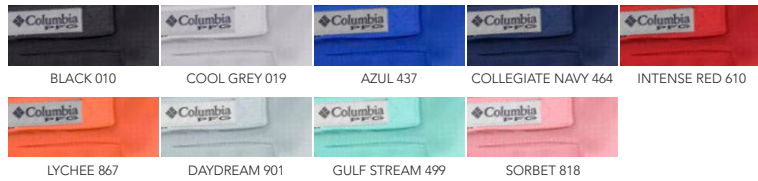

LOCATION

RS / RC / LC