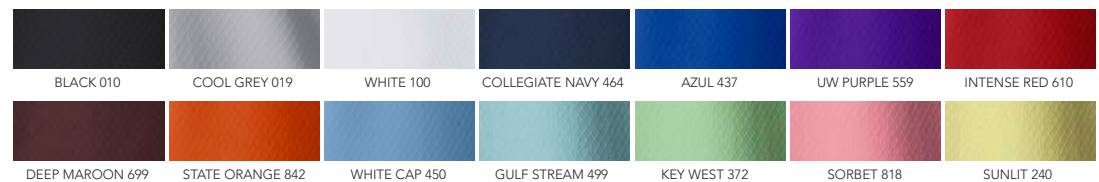

HS / EMB

LOCATION

RS / RC / LS

MADE FOR OUTSIDE

C2223MT TERMINAL TACKLE™ SHORT SLEEVE SHIRT

FEATURES
 Omni-WICK™
 Omni-SHADE™ UPF 50 sun protection
 Quick dry
 White Columbia PFG Logo on back for all except White 100 (Cool Grey PFG logo)