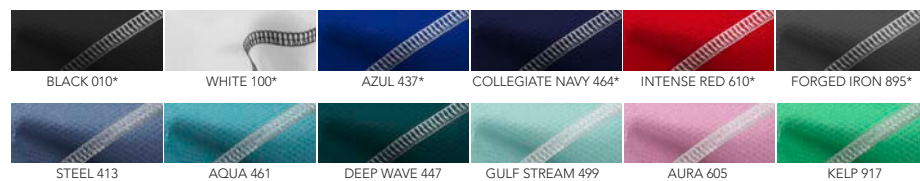

SIZING

S M L XL XXL 3XL*

FIT

GOLF FIT

DECORATION

EMB / HS

LOCATION

RC / LC / LSB / BUC