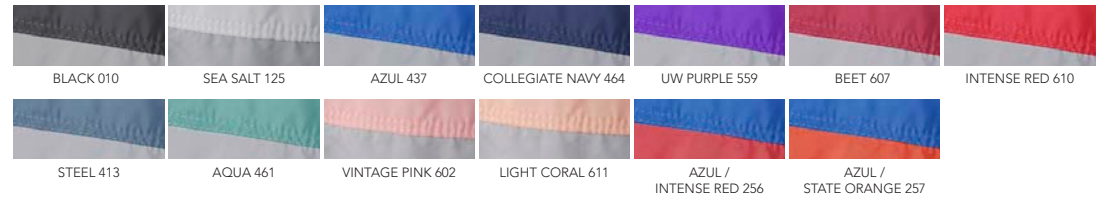

LOCATION

RC / LC / RSB