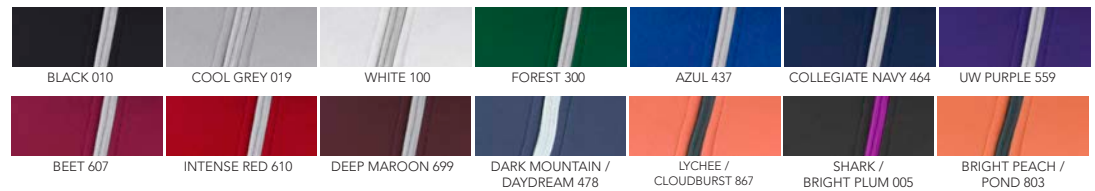

LOCATION

RSB / RC / LC / BUC