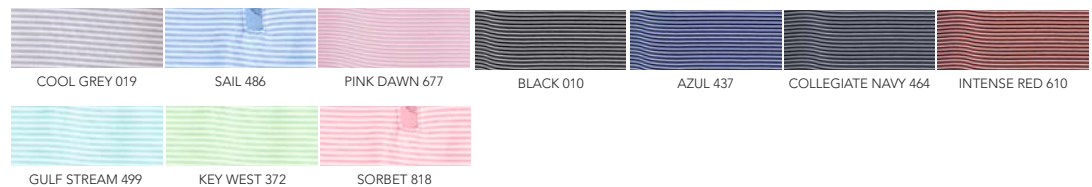

LOCATION

RSB / RC / LC / BUC