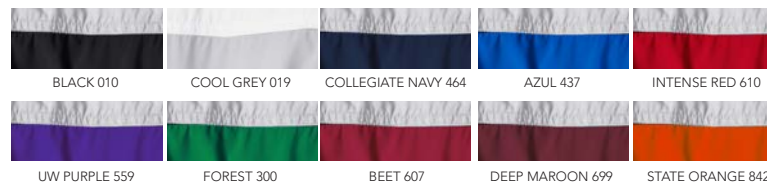

LOCATION

RSB / LC / LSB