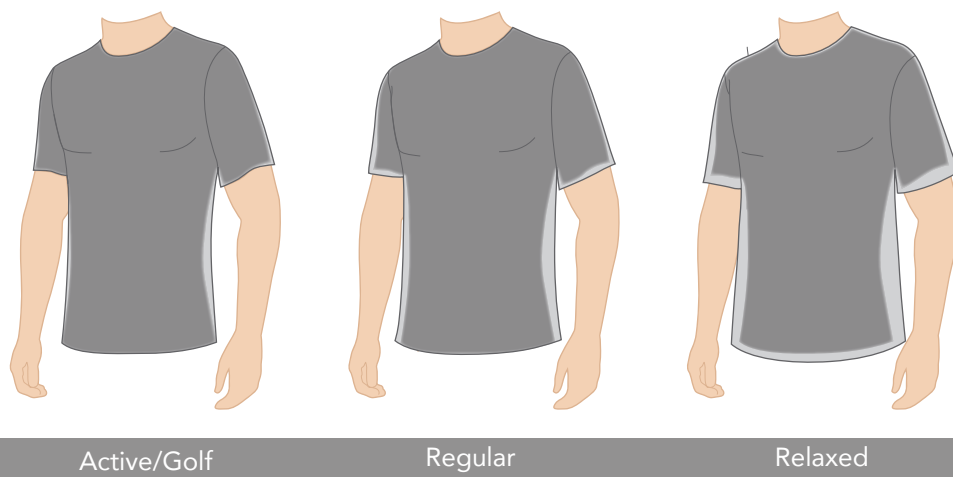

MEN'S BODY MEASUREMENTS (INCHES)

SIZE	S	M	L	XL	XXL	1X/3XL
NECK	15-5.5	16-16.5	17-17.5	18-18.5	19-19.5	20-20.5
CHEST	36-39	40-42	43-46	47-50	51-54	55-57
SLEEVE LENGTH	33	34	35	36	37	38
WAIST	34-37	38-40	41-43	44-46	47-50	51-54
HIPS	37-39	40-42	43-45	46-49	50-53	54-55

HOW TO MEASURE