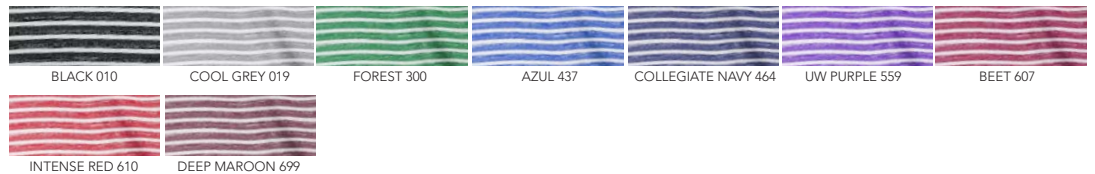

LOCATION

RS / RC / LC / BUC