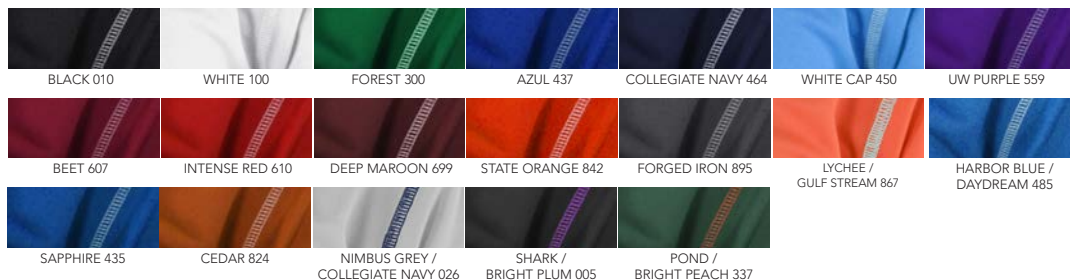

22S02MP OMNI WICK™ BEST BALL POLO

FEATURES

Omni-WICK™
 Omni-Shade™ UPF 30 sun protection
 Contrast Front and Back Yoke (White)
 Self Fabric collar w/ sewn in collar stays
 Collar stand

FABRIC

100% Polyester