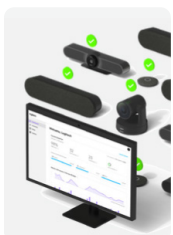

TABLE, RISER, AND WALL MOUNT FOR TAP

Secure the Logitech Tap touch controller flat to the table, raise the viewing angle for better visibility, or conserve table space in smaller rooms.

939-001811 (Tap Table Mount)
939-001814 (Tap Riser Mount)
939-001817 (Tap Wall Mount)

WALL MOUNT FOR VIDEO BARS

Mount Rally Bar Mini or Rally Bar on the wall for a minimal footprint.

952-000044

SOFTWARE

Logitech software technologies are an integral part of the meeting experience for both meeting rooms and personal collaboration. Software enhances Logitech hardware by ensuring a consistent, unified, and customizable experience across devices and rooms, along with the ability to manage those solutions remotely.