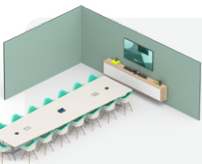

LARGE ROOMS Seats 20+

The large configuration features the expandable Rally Plus System with the ultra HD Rally Camera, two speakers, and two mic pods for crystal-clear video and audio throughout the room.

Extend up to seven mic pods for extra-large spaces or unique layouts like classrooms fitting up to 46 seats.