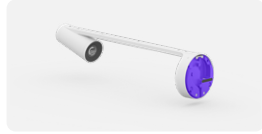

SCRIBE

Effortlessly share whiteboards into video meetings with Scribe, an AI-powered whiteboard camera. Scribe broadcasts whiteboard content into video meetings with outstanding clarity and makes sharing easy with its wireless share button.

960-001332