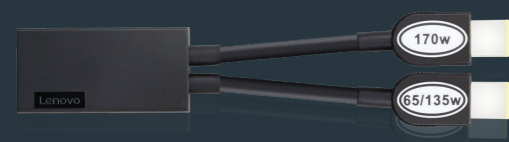

LENOVO THUNDERBOLT™ 3 WORKSTATION DOCK SLIM-TIP Y CABLE

- Input 230W Slim-tip power adapter
- Output is fixed for two scenarios:
  - Output 1: Max. 170W, by-pass to charge MWS
  - Output 2: Max. 135W to power on the dock; and charge laptop when no MWS attached to Output 1
- Part Number (PN): 4X90U90620

LENOVO DUAL SLIM-TIP ADAPTER

- Input: Must be equal or larger than 135W
- Output: For laptop - 65W; For the dock - up to 135W
- Cable length: For laptop - 1.2 m (3.9 ft); For the dock: 50 mm (2")
- Part Number (PN): 4X20W69154