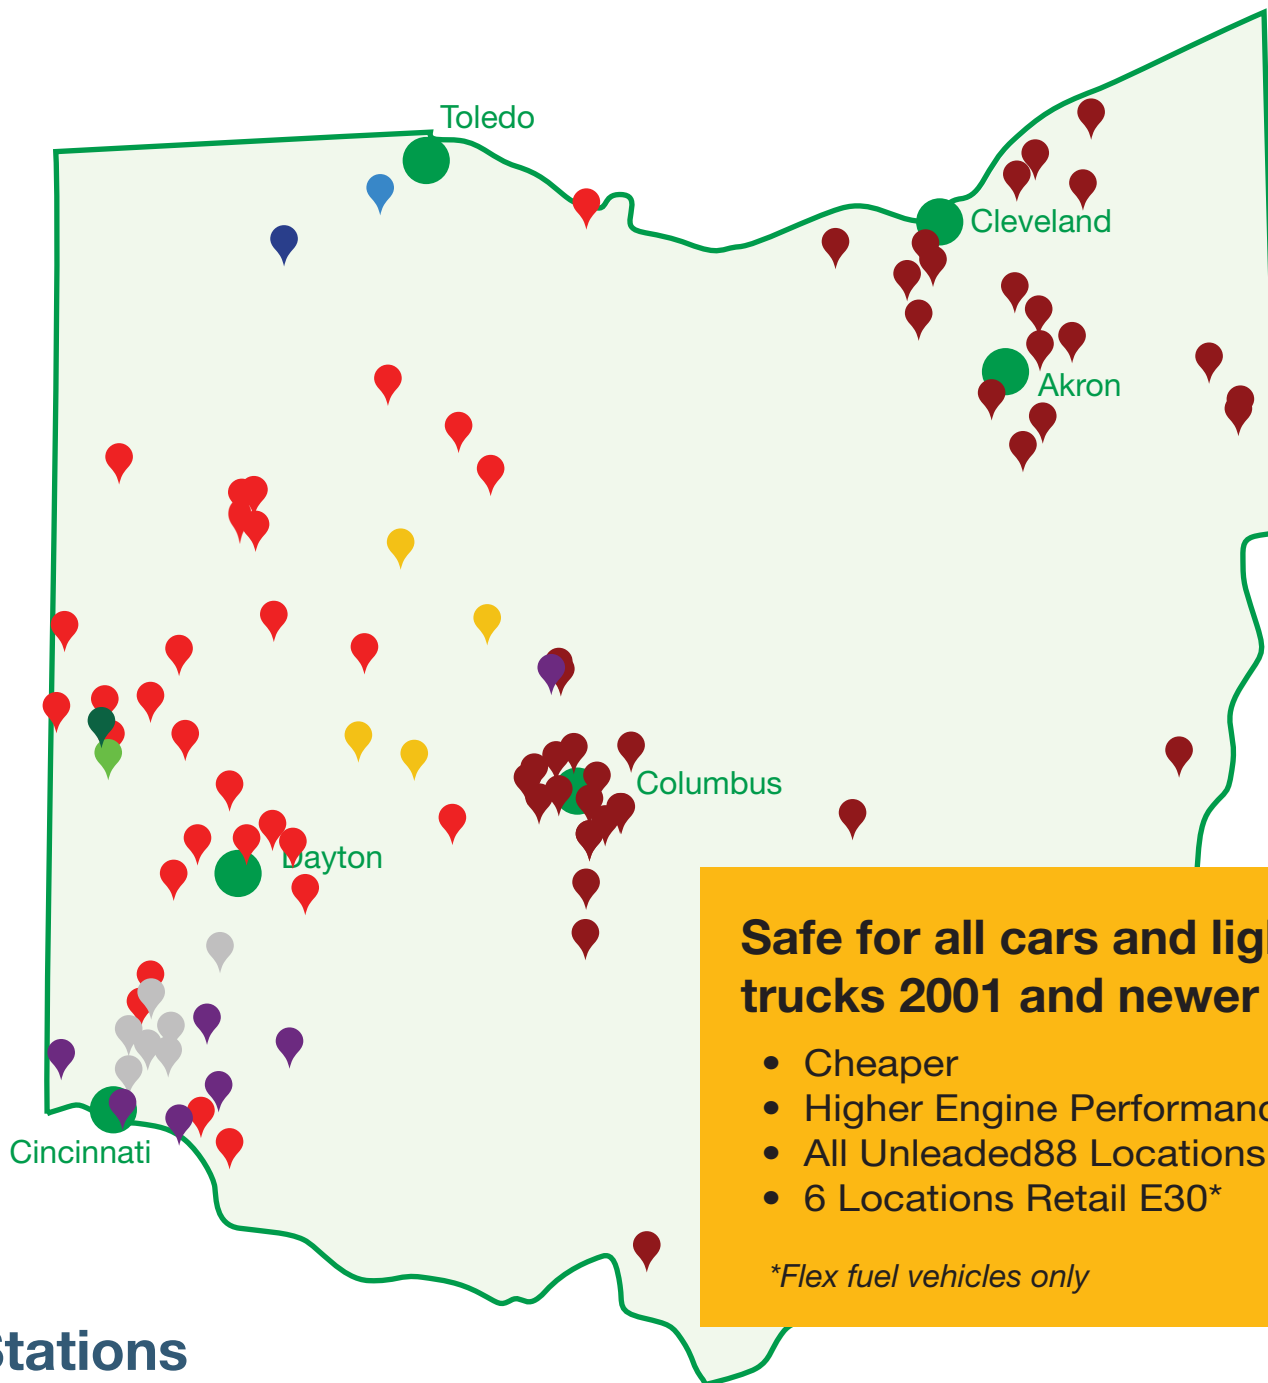

Buy Ohio Grown Fuel

Where to Buy Unleaded 88 (U88, E15)

More Locations Coming!

Stations

See location information on reverse

S 430 St. Rt. 109, Liberty Center

1779 St Rt 125, Amelia
 117 N Main St, Ansonia
 1104 S Main St, Bellefontaine
 1400 S Vance St, Carey
 539 Old State Rd 74, Cincinnati
 6703 Salem Ave, Clayton
 200 N High St, Covington
 100 S Dixie Hwy, Cridersville
 4411 Elida Rd, Elida
 800 E Xenia Dr, Fairborn
 1403 N Main St, Findlay
 12 S Main St, Fort Loramie
 208 E Butler St, Fort Recovery
 1250 E Russ Road, Greenville
 2994 Princeton Rd, Hamilton
 6007 Troy Pike, Huber Heights
 307 W Pike St, Jackson Center
 911 Elida Rd, Lima
 2800 Shawnee Rd, Lima
 957 Keny Blvd, London
 3387 S Dayton-Lakeview Rd, New Carlisle
 519 W Main St, New Lebanon
 730 N Taft St, Ottawa
 1981 Donn Davis Way, Tipp City
 700 Wayne Madison Rd, Trenton
 102 E Main St, Union City
 301 W Wyandot Ave, Upper Sandusky
 202 W Ervin Rd, Van Wert
 706 E Main St, Versailles
 1615 N. Detroit St, Xenia

552 Illinois Ave, Maumee

W. Galbraith, Cincinnati
 Fairfield
 Hamilton
 Springboro
 Sharonville
 Springdale
 West Chester

Broad and Cherry, Blanchester
 6615 Beechmont Ave., Cincinnati
 2203 Queen City Ave., Cincinnati
 123 W Williams St, Delaware
 10400 New Haven Rd, Harrison
 5261 Kings Mills Rd, Mason
 5615 Wolfpen-Pleasant Rd, Milford