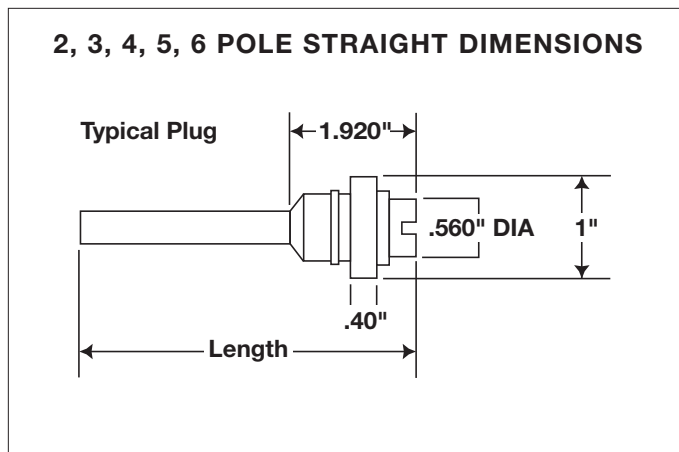

Mini Quick-Connects™
 Micro Quick-Connects™
 Nano Quick-Connects™
 Specialty Quick-Connects™
 Ethernet Cable Assemblies
 7 Pin Molded Valve Plug
 DIN Connectors
 Extension Cords
 M23 Connector Assemblies
 Military Connectors
 Rectangular Connectors

16 AWG Quick-Connect™ Cord Sets (2-6 Pole) (Continued)

ORDERING INFORMATION (MINIMUM PURCHASE MAY BE REQUIRED IF PRODUCT NOT STOCKED)

90° FEMALE PLUGS					
PART NO.				FEET	METERS
3 POLE	4 POLE	5 POLE	6 POLE		
CL13D02F003	CL14D05F003	CL15D07F003	CL16D09F003	3	0.91
CL13D02F006	CL14D05F006	CL15D07F006	CL16D09F006	6	1.83
CL13D02F012	CL14D05F012	CL15D07F012	CL16D09F012	12	3.66
CL13D02F020	CL14D05F020	CL15D07F020	CL16D09F020	20	6.10

DIMENSIONAL INFORMATION

FACE VIEW OF FEMALE CONNECTORS "A" SIZE (7/8"-16 COUPLING THREAD)

2 POLE	3 POLE	4 POLE	5 POLE	6 POLE A Size
1. White 2. Black	1. Green 2. Black 3. White	1. Black 2. White 3. Red 4. Green	1. White 2. Red 3. Green 4. Orange 5. Black	1. White 2. Red 3. Green 4. Orange 5. Black 6. Blue