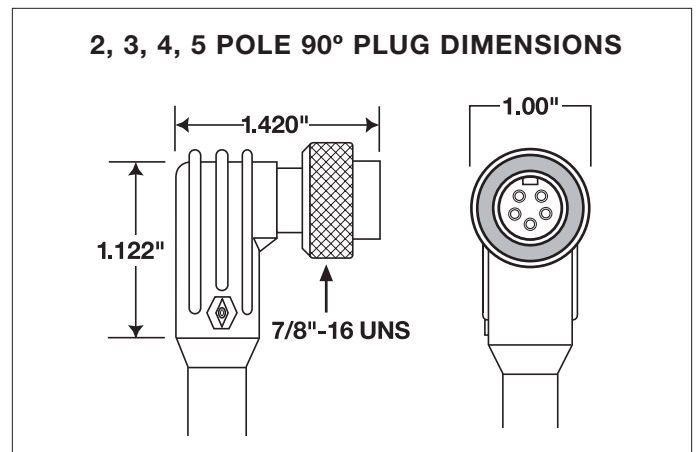

Mini Quick-Connects™
 Micro Quick-Connects™
 Nano Quick-Connects™
 Specialty Quick-Connects™
 Ethernet Cable Assemblies
 7 Pin Molded Valve Plug
 DIN Connectors
 Extension Cords
 M23 Connector Assemblies
 Military Connectors
 Rectangular Connectors

16 AWG Quick-Connect™ Cord Sets (2-6 Pole) (Continued)

ORDERING INFORMATION (MINIMUM PURCHASE MAY BE REQUIRED IF PRODUCT NOT STOCKED)

90° FEMALE PLUGS					
PART NO.				FEET	METERS
3 POLE	4 POLE	5 POLE	6 POLE		
CL13D02F003	CL14D05F003	CL15D07F003	CL16D09F003	3	0.91
CL13D02F006	CL14D05F006	CL15D07F006	CL16D09F006	6	1.83
CL13D02F012	CL14D05F012	CL15D07F012	CL16D09F012	12	3.66
CL13D02F020	CL14D05F020	CL15D07F020	CL16D09F020	20	6.10

DIMENSIONAL INFORMATION

FACE VIEW OF FEMALE CONNECTORS "A" SIZE (7/8"-16 COUPLING THREAD)

2 POLE	3 POLE	4 POLE	5 POLE	6 POLE A Size
1. White 2. Black	1. Green 2. Black 3. White	1. Black 2. White 3. Red 4. Green	1. White 2. Red 3. Green 4. Orange 5. Black	1. White 2. Red 3. Green 4. Orange 5. Black 6. Blue