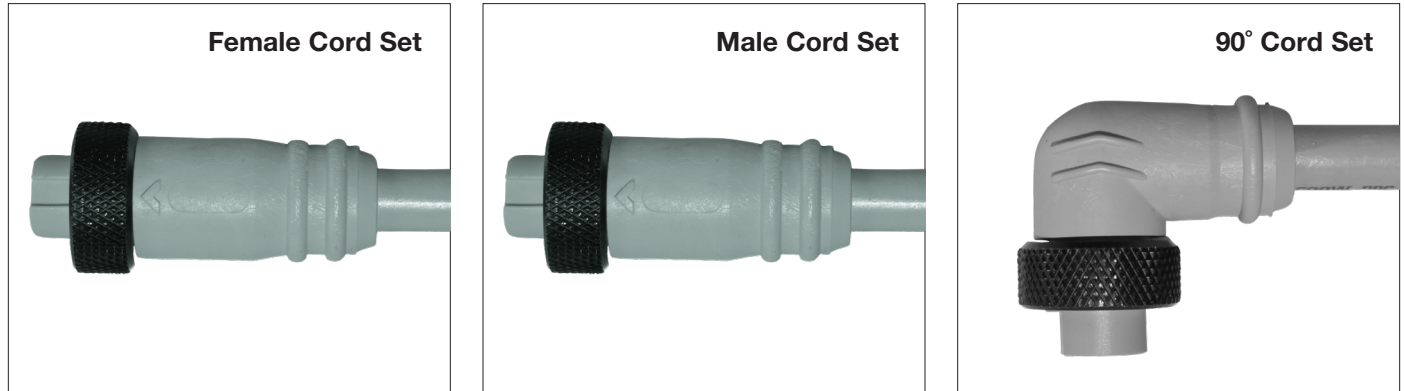

16 AWG Quick-Connect™ Cord Sets (2-6 Pole)

- UL Recognized
- cUL
- IP69K Rated
- RoHS Compliant
- 600 V

Quick-Connects™ make replacement of electrical and electronic control devices quick and simple. Plug sets are made with Super-Trex® SOOW Ultra-Gard® Portable Cord. A superior first-line of defense against tearing, abrasion, impact, oil, ozone and most chemicals; also flame and heat resistant and offers extreme all-weather flexibility too. The molded and keyed, Thermoplastic elastomer cordset provides rapid and secure connect and disconnect and ensures a water, oil and dust tight seal.

FEATURES & BENEFITS

- 1. PLUG SETS MADE WITH SUPER-TREX® TYPE SOOW ULTRA-GARD® PORTABLE CORD, RATED 90°C** – Superior first-line defense against tearing, abrasion, impact, oil, ozone and most chemicals. Flame and heat resistant. Extreme all-weather flexibility.
- 2. EXTRA LONG PLUG BODY IS SPECIALLY COMPOUNDED, THERMOPLASTIC ELASTOMER** – Provides long flex life, resists heat and oil deterioration.
- 3. SOLID BRASS CONTACT PINS ARE NICKEL COATED AND GOLD PLATED, MACHINE CRIMPED TO CONDUCTORS** – Provides long life, resists corrosion, easy positive engagement. Excellent for high/low voltage and low level signal applications.
- 4. EXTRA LONG GROUNDING PIN** – Ensures first-in, last-out contact for safety.

- 5. PLASTIC FRICTION RING BETWEEN COUPLER AND PLUG BODY** – Increases pull-out strength, ensures uniform tightness.
- 6. UNIQUE STAINLESS STEEL SLEEVE OVER THE GOLD PLATED FEMALE PINS** – Prevents pin deformation resulting in loss of signal and electrical continuity. Superior performance in high vibration and continuous motion environments. Probe proof.
- 7. MOLDED AND KEYED ASSEMBLY** – Provides rapid and secure connect and disconnect. Ensures a water, oil, and dust tight seal.
- 8. HARD COATED MIL SPEC. ANODIZED ALUMINUM KNURLED COUPLING RING** – Resists corrosion, provides quick and secure assembly.
- 9. SHELL SIZE** – A (7/8"), B (1"), C (1-1/8") and D (1.5").