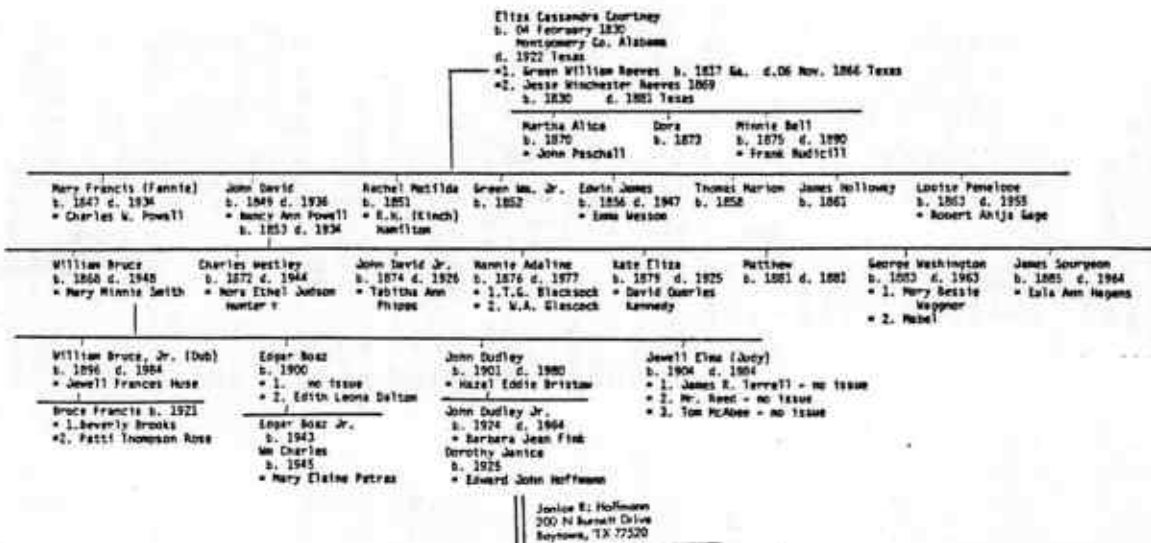

ORANGE COUNTY CALIFORNIA
GENEALOGICAL SOCIETY

(Page 20)