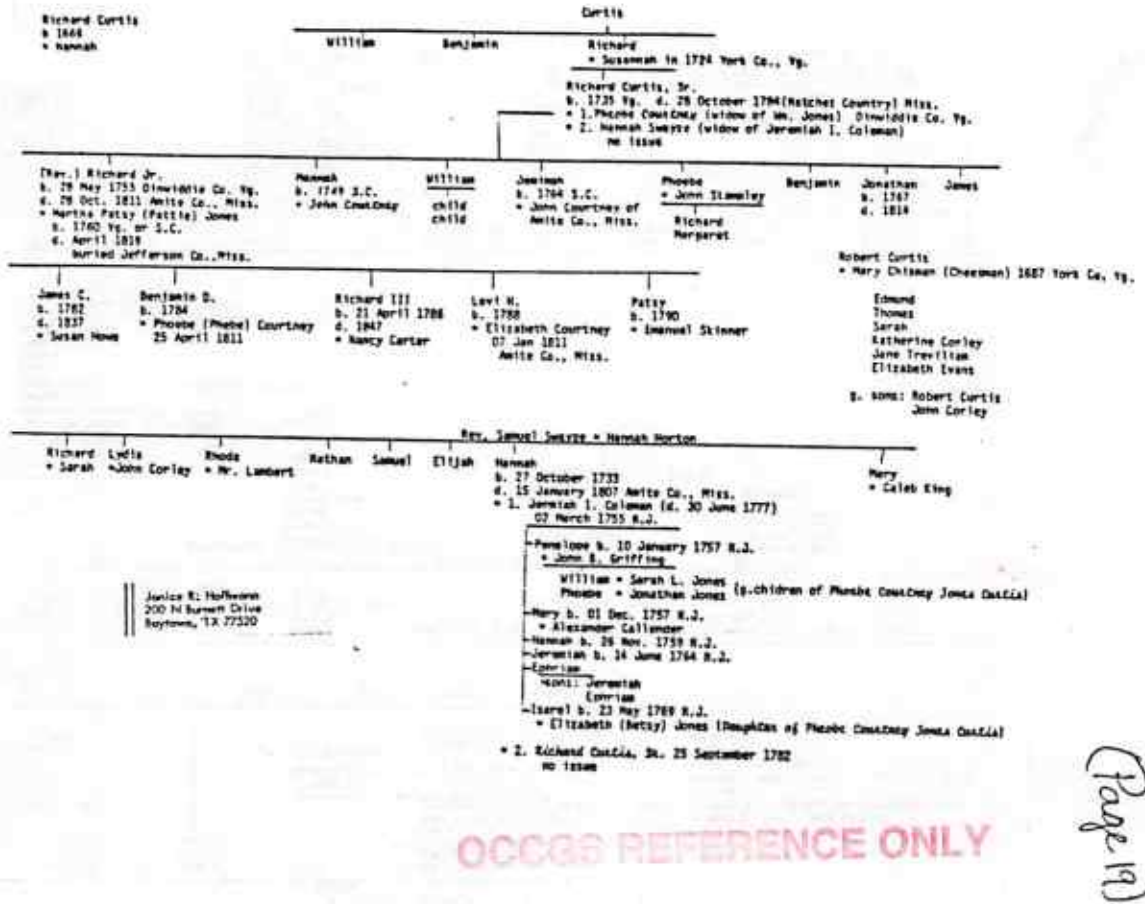

OCCGS REFERENCE ONLY

(Page 19)

pg. 2