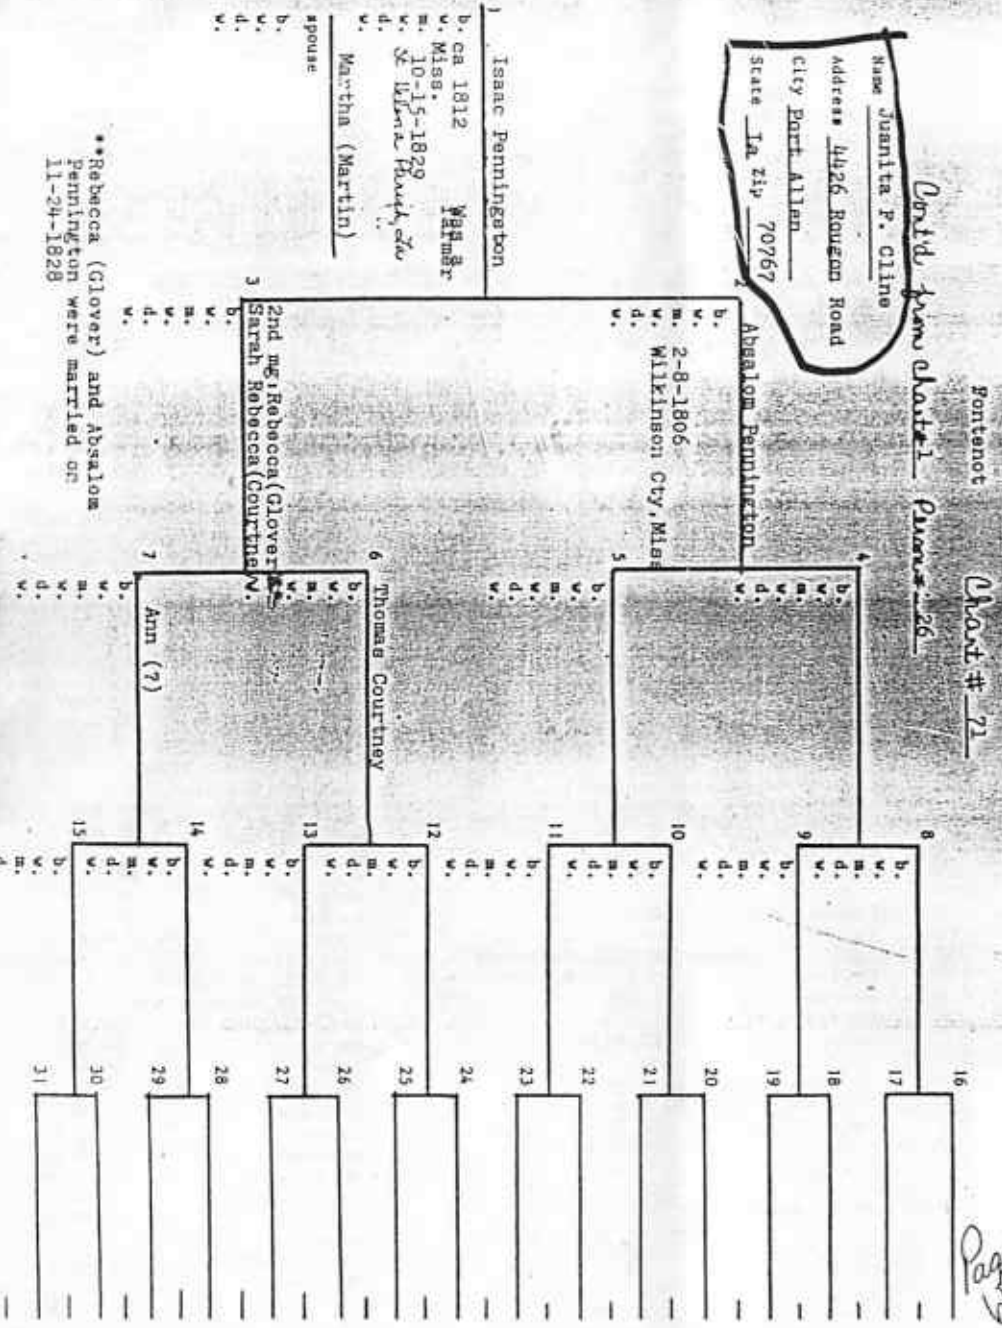

FAMILY GROUP RECORD

Wife	Name	Husband
Martha Rebecca (Courtney)	Abasalom Pennington	
	born	ca 1782
	Married	2-9-1806 Wilkinson County, Ga
	Died	ca 1825 St Helena Pk, Ga
	Burial	
Thomas Courtney	Father	
Ann (?)	Mother	
John P Tull	husband	1828-1886 Rebecca (Glover) (Abasalom Pennington)

1st husband: Rebecca (Glover) (Abasalom Pennington)
2) Abasalom, the father, was in the war of 1812 3) Robert Bruce died as a prisoner of war during the Civil War.

Date married & spouse					
#	Children in order of birth	Sex	When born	When died	Where died
1	W Isaac				
2	10-15-1829 - Martha (Martini)				
3	W Jacob				
4	10-9-1832 Ann Glover				
5	W Abasalom				
6	10-4-1842 Mary (Maul)				
7	4-15-1847 William (Zachary)			before 1850	
8	3-17-1833 Jesse Hill	1906	Wilkes County, Ga		Livingston Pk
9	W William				
10	F Susanna	1914			
11	ca 1836 Alexander Fincher				
12	W Edmund W.	1927			Children of Rebecca (Glover):
13	12-19-1850 Martha (Zachary)	1932		5-16-1868	
14	W Robert Bruce				
15	Sarah (?)				
16	W Joseph	1933			

Compiled by:
Juanita F. Cline
4426 Rouzon Rd
Port Allen La 70767

Source: 3) "Anchors" - BR.
4) Book - Civil War soldiers of La.
5) "Fragments of Spiller Farm History + Gene" Spiller pp 173-182
6) Successor Records of St Helena Pk., 1814-1854, p. 104 - Williams

**Rebecca (Glover) and Abasalom Pennington were married on 11-24-1828