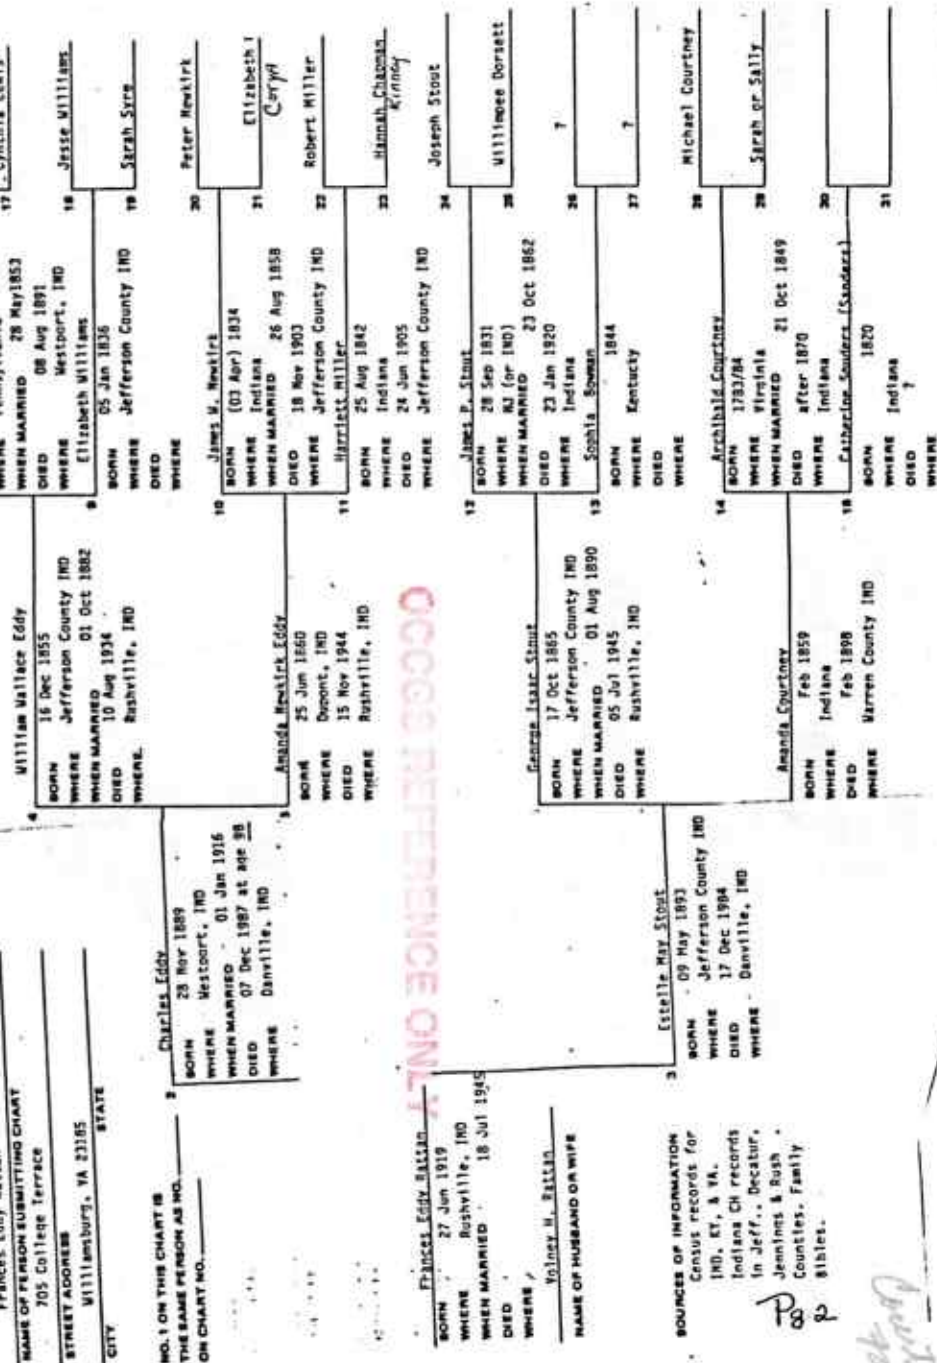

DEE DOYLE, Box 7357, Tacoma, WASH. 98407: I am researching for a **COATNEY YOUNG** from early Kentucky?, who was the mother of Indiana Tatman.

THOMAS A. COURTNEY JR., 1308 Chippewa Drive, Richardson, Texas 75080: Query: Would like death dates for Robert C. Coatney (ca. 1910) and Dolly (Snodgrass) Coatney (ca. 1915) in Hardin or Decatur Co., Tenn. Would like more information on **JONATHAN** and **TINSY COURTNEY** of Hardin Co., Tenn.

FRANK A. ANDERSON, 410 South 11th Street, Oxford, Mississippi: Looking for descendants of **JAMES RUSSELL** and **JANE SWAN COURTNEY** in Pennsylvania.

BACK ISSUES AVAILABLE

1984, 1985, 1986, 1987, 1988 ($9.00 PER YEAR)
MAKE CHECKS PAYABLE TO: CAROL PETERSON

IF YOU HAVE A QUESTION FOR ME PLEASE INCLUDE A S.A.S.E.

Please feel free to submit Coatney/Courtney information. It will be printed as room allows.

Page 1

ORANGE COUNTY CALIFORNIA GENEALOGICAL SOCIETY

02 Nov 1988

DATE **Frances Eddy Batten**
NAME OF PERSON SUBMITTING CHART
705 College Terrace
STREET ADDRESS
Williamsburg, VA 23185
CITY STATE

NO. 1 ON THIS CHART IS
THE SAME PERSON AS NO. _____
ON CHART NO. _____

FRANCES EDDY BATTEN
BORN 27 Jun 1919
WHERE Rushville, IN
WHEN MARRIED 18 Jul 1945
DIED
WHERE
NAME OF HUSBAND OR WIFE
Volney H. Batten

SOURCES OF INFORMATION
Census records for
IN, KY, & VA.
Indiana CH records
in Jeff., Decatur,
Jennings & Rush
Counties, Family
Bibles.

Pa 2

Back Issues

PEDIGREE CHART