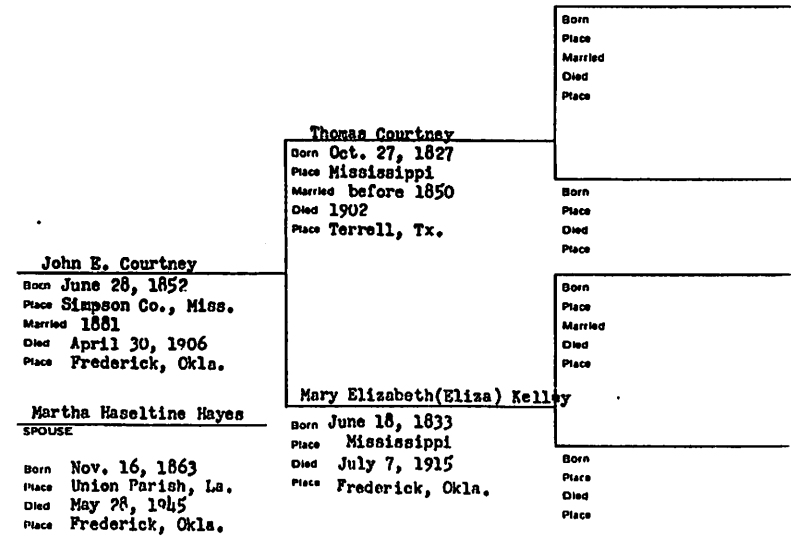

ANCESTRAL CHART

No. _____

If you have any additional information beyond what I have requested, please advise me. Your assistance is greatly appreciated. I got your name from Wanda Lockwood. John E. Courtney was my grandfather. Thomas is so little known. He was a left handed blacksmith who was orphaned and raised by a widow named Gates. He and Eliza were in 1860-50 Simpson Co., MS. Census. He may have been in Mexican War of 1846. Can't connect him to any of earlier families till I find his parents. John E. was married before - 1870 to Martha Rogers - divorced. after 1870 to Margaret Dear Briggs and had 3 sons. He and Martha Hayes had 12 children.