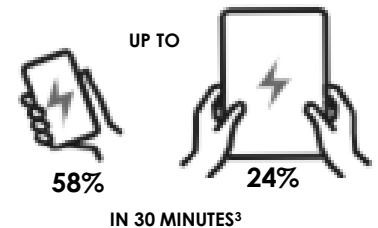

GIVING BACK
otterbox.com/givingback

5G DROP+
COMPATIBLE **3xTESTED** MILITARY STANDARD