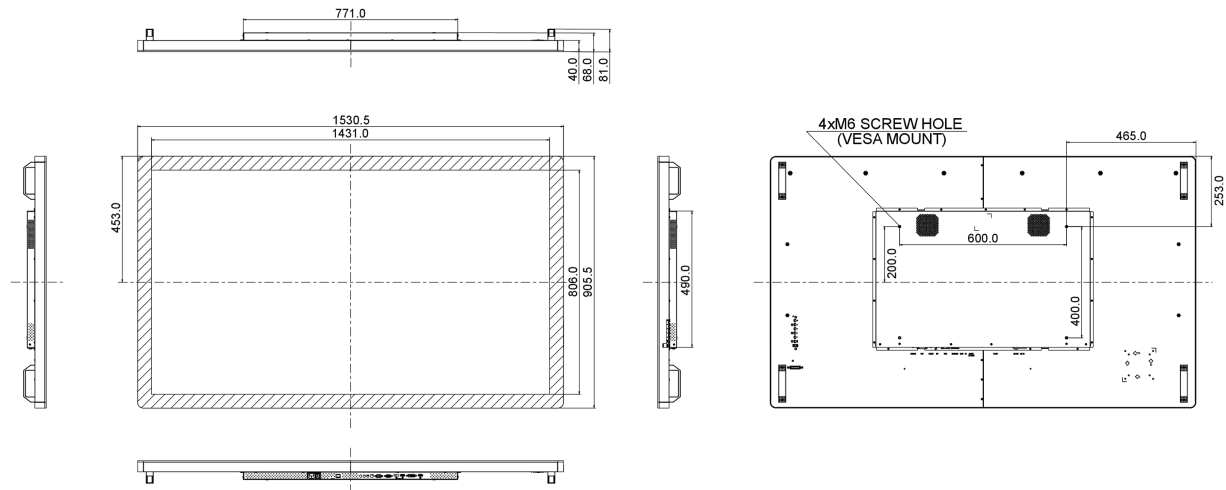

09 SUSTAINABILITY

Regulations	CB, CE, TÜV-Bauart, EAC, cULus
Energy efficiency class	B
Other	REACH SVHC above 0.1%: Lead

10 DIMENSIONS / WEIGHT

Product dimensions W x H x D	1530.5 x 905.5 x 68.0mm
------------------------------	-------------------------

Box dimensions W x H x D	1670 x 1020 x 310mm
Weight (without box)	59.8kg
Weight (with box)	69kg
EAN code	4948570117260

11 EU ENERGY EFFICIENCY LABEL

Manufacturer	iiyama
Model	ProLite TF6538UHSC-B2AG
Energy efficiency class	B
Visible screen diagonal	164cm; 64.5"; (65" segment)
ON mode power consumption	131W
Annual energy consumption	191kWh/annum*
Power in Standby	1.0W stand by
Resolution	3840 x 2160