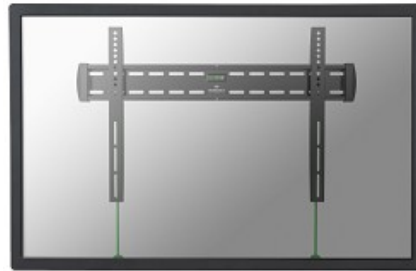

## NEWSTAR FLAT SCREEN WALL MOUNT

Newstar TV/Monitor Wall Mount (fixed) for  
37"-75" Screen - Black

### SPECIFICATIONS

<b>Color</b>	Black
<b>Distance to wall</b>	2,6 cm
<b>Height adjustment</b>	None
<b>Max. screen size</b>	75
<b>Max. weight</b>	50
<b>Min. screen size</b>	37
<b>Min. weight</b>	0
<b>Screens</b>	1
<b>Type</b>	Fixed
<b>VESA maximum</b>	600x400 mm
<b>VESA minimum</b>	100x100 mm
<b>Warranty</b>	5 year
<b>EAN code</b>	8717371444655

The NewStar wall mount, model NM-W360BLACK is a fixed wall mount for flat screens up to 75". This mount is a great choice when you want the ultimate viewing flexibility with your flat screen. Depth of this mount is 2,9 centimetres.

NewStar NM-W360BLACK is suitable for screens up to 75" (191 cm). The weight capacity of this product is 50 kg. The wall mount is suitable for screens that meet VESA hole pattern 100x100 to 600x400 mm.