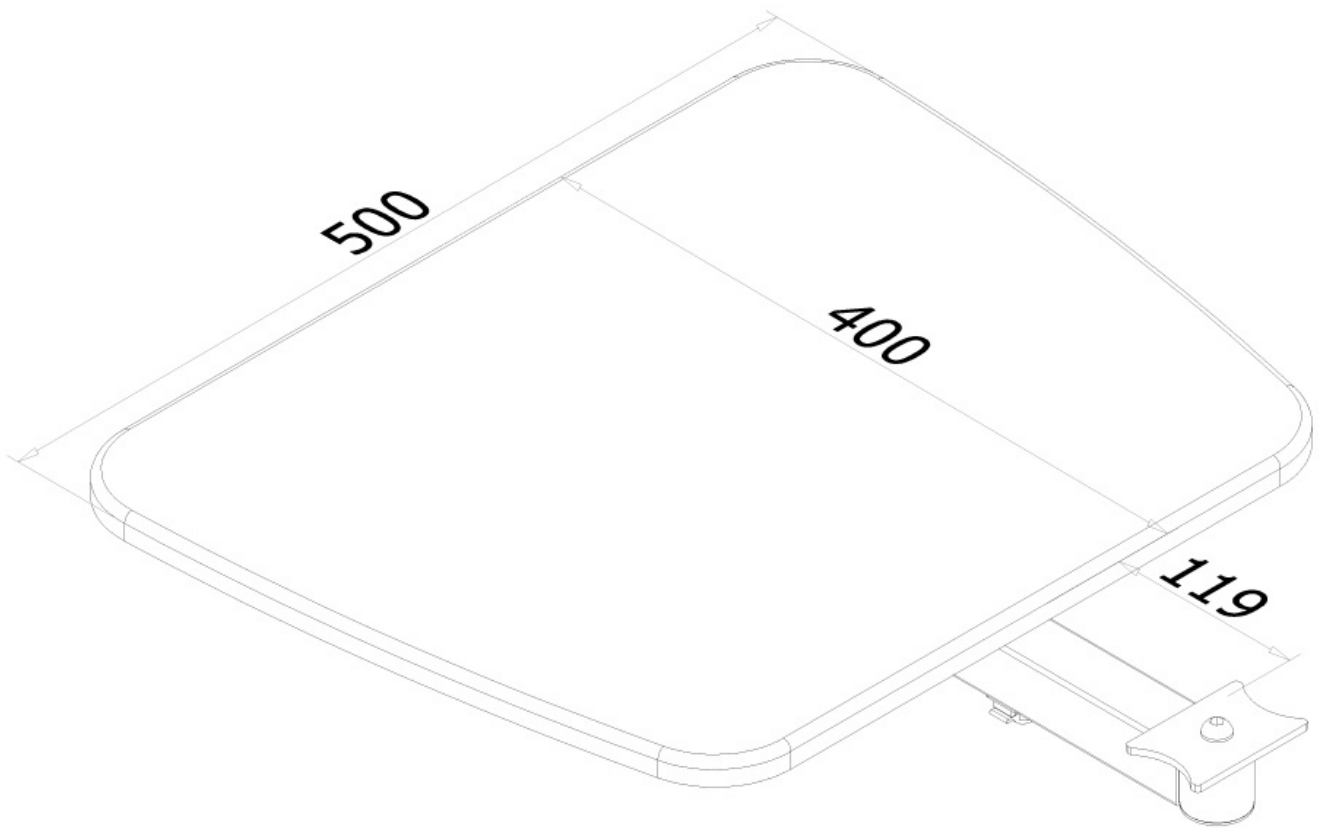

PLASMA-ME-SHELF

SPECIFICATIONS

GENERAL

Min. weight	0 kg (per screen)
Max. weight	15 kg (per screen)

FUNCTIONALITY

Type	Fixed
Width adjustment	50 cm
Depth adjustment	40 cm
Adjustment type	None

INFORMATION

Color	Black
Main material	Wood
Warranty	5 year
EAN code	8717371442699

*Please note: The inch sizes stated are just an indication, combined with the weight and VESA sizes. The maximum weight and VESA size are absolute restrictions for the products and should not be exceeded.

NEOMOUNTS MULTIMEDIA SHELF

Neomounts Extra shelf for Floor Stands PLASMA-M1200, PLASMA-M1800E & PLASMA-M2000E - Black

The Neomounts AV equipment shelf, model PLASMA-ME-SHELF allows to use AV equipment on Neomounts floor stand model PLASMA-M1200, PLASMA-M1800E, PLASMA-M2000E and PLASMA-M2000ED. This shelf can be mounted to the available mounting holes which can be found on the floor stand.

This shelf is included with PLASMA-M1800E, and PLASMA PLASMA-M2000E-M2000ED.

All installation material is included with the product.

PLASMA-ME-SHELF

NEOMOUNTS MULTIMEDIA SHELF

Neomounts

Measuring unit: mm