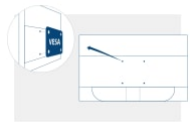

Vesa Mount

AOC's Ergo Base stands bring versatility, sturdiness and ease of use in one package. But do you still want to use your wall mount or multi-monitor setup using desk mounts? VESA mounts bring you the uppermost flexibility.

Upside-down, in pivot mode, on top of each other, attach your monitor wherever you want using 3rd party mounts and stands thanks to the VESA mount option.