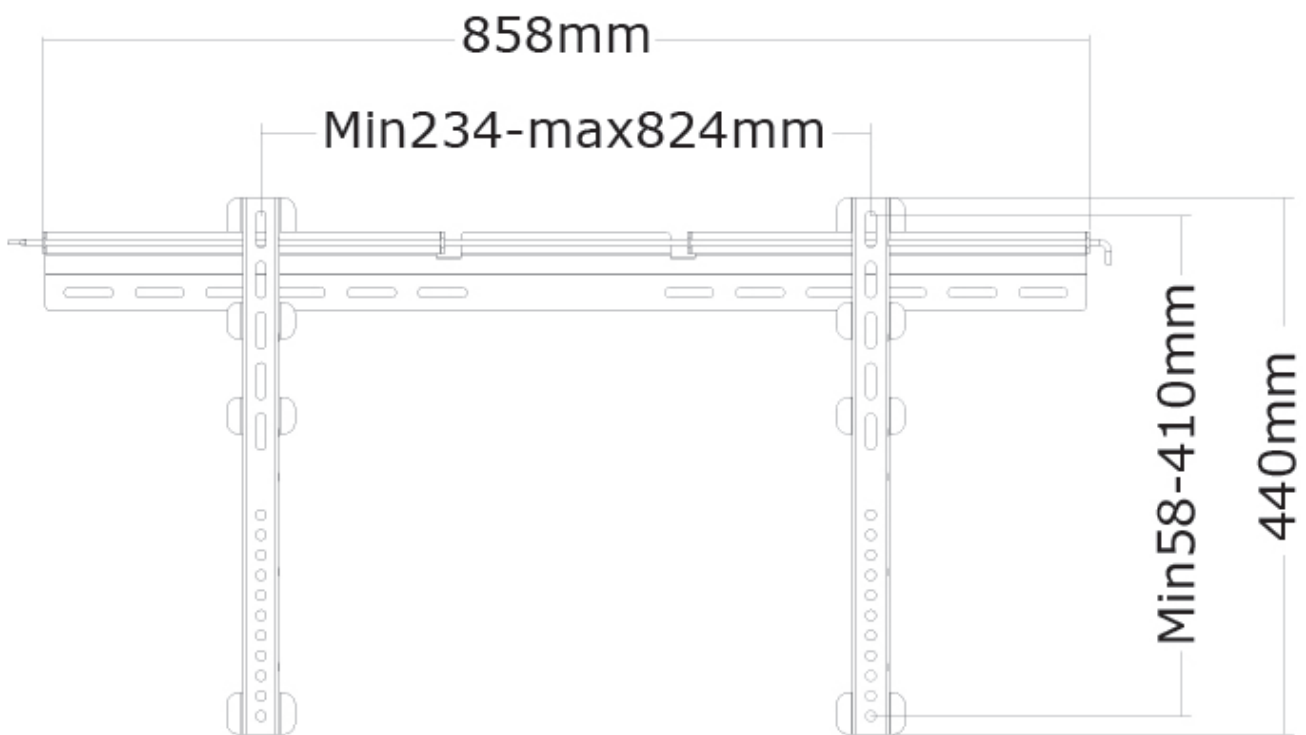

### SPECIFICATIONS

<b>Color</b>	Silver
<b>Distance to wall</b>	1,9 cm
<b>Height adjustment</b>	None
<b>Max. screen size</b>	75
<b>Max. weight</b>	50
<b>Min. screen size</b>	37
<b>Min. weight</b>	0
<b>Screens</b>	1
<b>Type</b>	Fixed
<b>VESA maximum</b>	800x400 mm
<b>VESA minimum</b>	200x200 mm
<b>VESA pattern</b>	200x200 200x300 200x400 300x200 300x300 350x350 400x400 400x300 400x500 400x600 440x400 500x400 600x200 600x300 600x400 680x300 800x200 800x400
<b>Warranty</b>	5 year
<b>EAN code</b>	8717371442194

The Neomounts by Newstar wall mount, model PLASMA-W065 is a fixed wall mount for flat screens up to 75" (191 cm). This mount is a great choice when you want the ultimate viewing flexibility with your flat screen. Depth of this mount is 1,9 centimetres.

Neomounts by Newstar PLASMA-W065 is suitable for screens up to 75" (191 cm). The weight capacity of this product is 50 kg each screen. The wall mount is suitable for screens that meet VESA hole pattern 200x200 to 800x400mm.

**38mm**