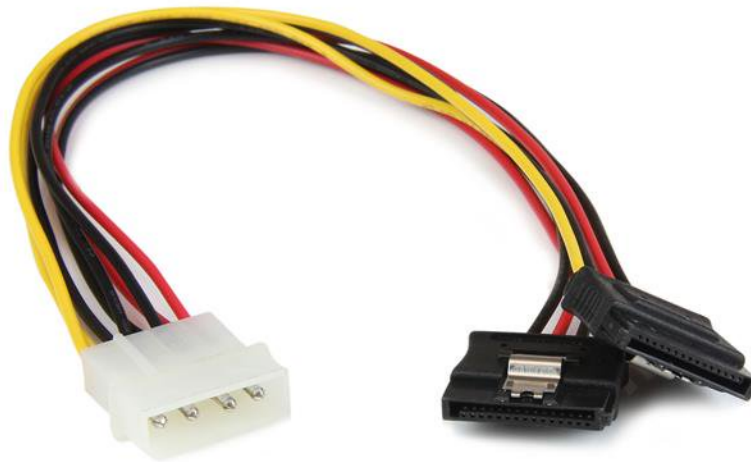

12in LP4 to 2x Latching SATA Power Y Cable Splitter Adapter - 4 Pin LP4 to Dual SATA

Product ID: PYO2LP4LSATA

The PYO2LP4LSATA LP4 Molex to Dual Latching SATA power splitter cable features two Serial ATA female power connectors and one LP4 male connector - a reliable solution that enables you to power two SATA drives using a single LP4 connection to the computer power supply.

This durable LP4 to SATA Y cable adapter is 12 inches in length, giving you enough cable slack to position drives as needed within the computer case, while saving the cost and hassle of upgrading a power supply for compatibility with Serial ATA drives.

Expertly designed and constructed of top quality materials, the 4-pin Molex to SATA Splitter Power cable is backed by StarTech.com's Lifetime Warranty.

Certifications, Reports and Compatibility

Applications

- Connect two Serial ATA hard drives to a standard LP4 Molex connection on your power supply
- Compatible with Serial ATA hard drives, CD-RW drives, DVD-ROM drives, and other devices

Features

- 1x LP4-strömkontakt
- 2X SATA-strömförsörjningskontakter med lås
- Ger 30 cm kabellängd