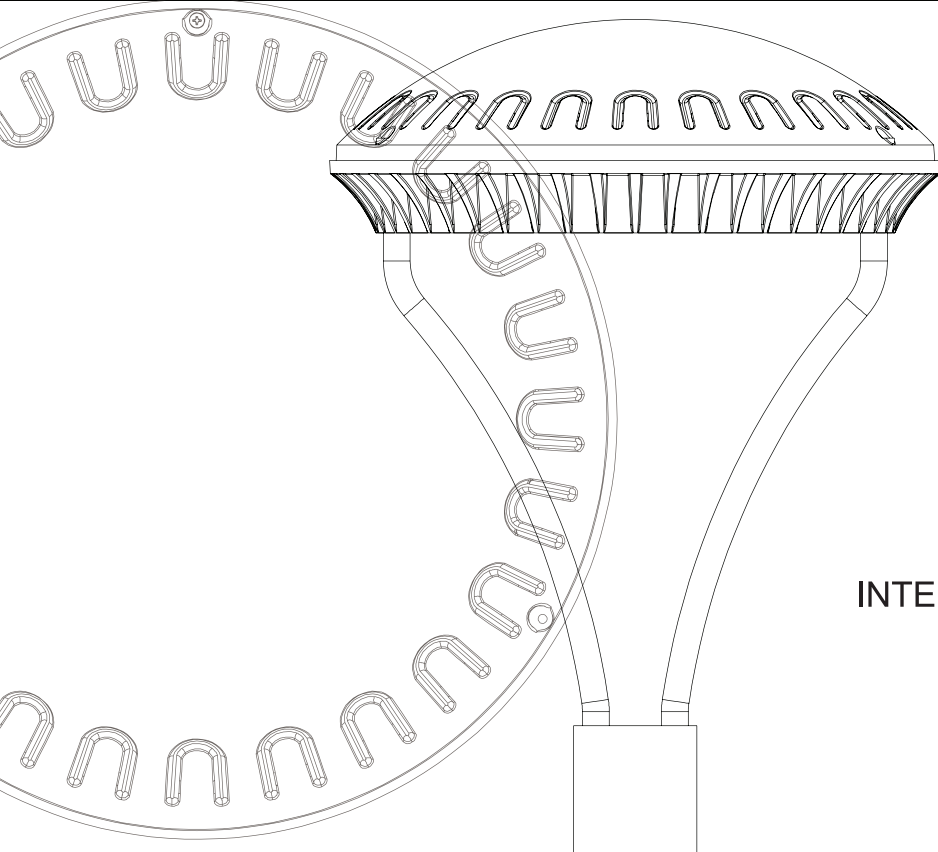

ARCHITECTURAL

LEGACY | LED

INTELLIGENT LIGHT + PERFORMANCE™
nlsighting.com

LEGACY LED

STAR POWER REFLECTOR

The Star Power Reflector is an excellent system, providing great value and performance.

PT3-Bar options with Flat Lens

P2-Bar option with CVX Lens

PT2-Bar option with CVX Lens

INTELLIGENT

- Designed to replace existing fixtures, saving 75% energy while exceeding IES minimum foot candle levels
- Neighborhood friendly—full Cutoff Dark Sky luminaire design with recessed LEDs to eliminate direct glare
- Clear tempered safety glass lens with silicone gasket that improves fixture reliability
- Available from 18 to 102 watts and is scaleable to replace any wattage between 70-400 watt HID
- Throws light up to five mounting heights in all directions
- Patent-pending Star Power reflector system enables performance to exceed IES minimum foot candle levels and extend maintenance cycles
- Kelvin temperature offering of (warm) 3000, (neutral) 4000 and (cool) 5000 in Type 3 and 5 light distributions
- L70 is greater than 60,000 hours
- Ambient operating temperature is -40° C to 50° C
- Philips Advance driver technology warranted 5 years
- Conforms to the strictest Made in America standards—designed, tooled, fabricated and assembled in the USA

Tenon: Over 2-3/8" OD
through 3" OD

Ø17.375

25.625

OVER Ø 2-3/8" TO 3" OD TENON

+ PERFORMANCE

PHOTOMETRICS / APPLICATIONS

PHOTOMETRIC FILE NAME:
LEG-1-T5-32L-53-50K.IES

DESCRIPTIVE INFORMATION
(From Photometric File):
NLS LIGHTING LLC
LEG-1-T5-32L-53-50K
25 1/2"L. X 17 3/8" X 14"H.
LED LUMINAIRE
SEMI-SPECULAR REFLECTOR
WITH CLEAR LENS