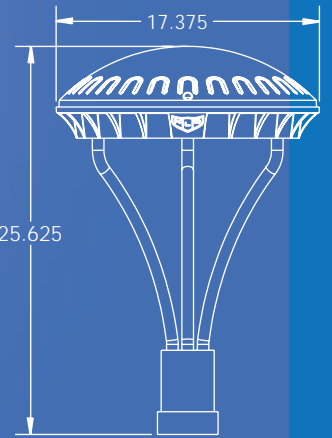

LIGHT

Housing: Cast Aluminum
Finish: 5 Millimeters Powder Coat

LED: Luxeon M Series by Lumileds
Optics: Star Power reflector system
Reflectors: Type 3 and 5 Optics
Watts: 18-102 Watts
Kelvin: 3000, 4000, or 5000

Tenon: Over 2-3/8" OD
through 3" OD

Ø17.375

25.625

OVER Ø 2-3/8" TO 3" OD TENON

+ PERFORMANCE

PHOTOMETRICS / APPLICATIONS

PHOTOMETRIC FILE NAME:
LEG-1-T5-32L-53-50K.IES

DESCRIPTIVE INFORMATION
(From Photometric File):
NLS LIGHTING LLC
LEG-1-T5-32L-53-50K
25 1/2"L. X 17 3/8" X 14"H.
LED LUMINAIRE
SEMI-SPECULAR REFLECTOR
WITH CLEAR LENS

TEMPLATE SPECIFICATION

Horizontal Footcandles
Scale: 1 Inch = 20 Ft.
Light Loss Factor = 1.00
Lumens Per Lamp = N.A.
(absolute photometry)
Luminaire Lumens = 4806
Mounting Height = 16.00 Ft
Maximum Calculated Value = 1.94 Fc
Arrangement: Single