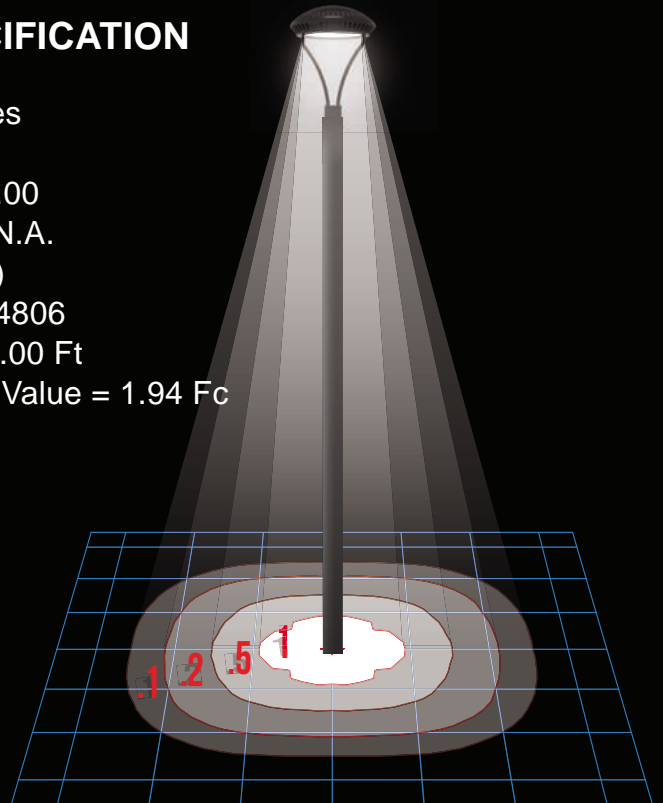

P2-Bar option with CVX Lens

PT2-Bar option with CVX Lens

INTELLIGENT

- Designed to replace existing fixtures, saving 75% energy while exceeding IES minimum foot candle levels
- Neighborhood friendly—full Cutoff Dark Sky luminaire design with recessed LEDs to eliminate direct glare
- Clear tempered safety glass lens with silicone gasket that improves fixture reliability
- Available from 18 to 102 watts and is scaleable to replace any wattage between 70-400 watt HID
- Throws light up to five mounting heights in all directions
- Patent-pending Star Power reflector system enables performance to exceed IES minimum foot candle levels and extend maintenance cycles
- Kelvin temperature offering of (warm) 3000, (neutral) 4000 and (cool) 5000 in Type 3 and 5 light distributions
- L70 is greater than 60,000 hours
- Ambient operating temperature is -40° C to 50° C
- Philips Advance driver technology warranted 5 years
- Conforms to the strictest Made in America standards—designed, tooled, fabricated and assembled in the USA

LIGHT

Housing: Cast Aluminum
Finish: 5 Millimeters Powder Coat

LED: Luxeon M Series by Lumileds
Optics: Star Power reflector system
Reflectors: Type 3 and 5 Optics
Watts: 18-102 Watts
Kelvin: 3000, 4000, or 5000

Tenon: Over 2-3/8" OD
through 3" OD

Ø17.375

25.625

OVER Ø 2-3/8" TO 3" OD TENON

+ PERFORMANCE

PHOTOMETRICS / APPLICATIONS

PHOTOMETRIC FILE NAME:
LEG-1-T5-32L-53-50K.IES

DESCRIPTIVE INFORMATION
(From Photometric File):
NLS LIGHTING LLC
LEG-1-T5-32L-53-50K
25 1/2"L. X 17 3/8" X 14"H.
LED LUMINAIRE
SEMI-SPECULAR REFLECTOR
WITH CLEAR LENS

TEMPLATE SPECIFICATION

Horizontal Footcandles
Scale: 1 Inch = 20 Ft.
Light Loss Factor = 1.00
Lumens Per Lamp = N.A.
(absolute photometry)
Luminaire Lumens = 4806
Mounting Height = 16.00 Ft
Maximum Calculated Value = 1.94 Fc
Arrangement: Single