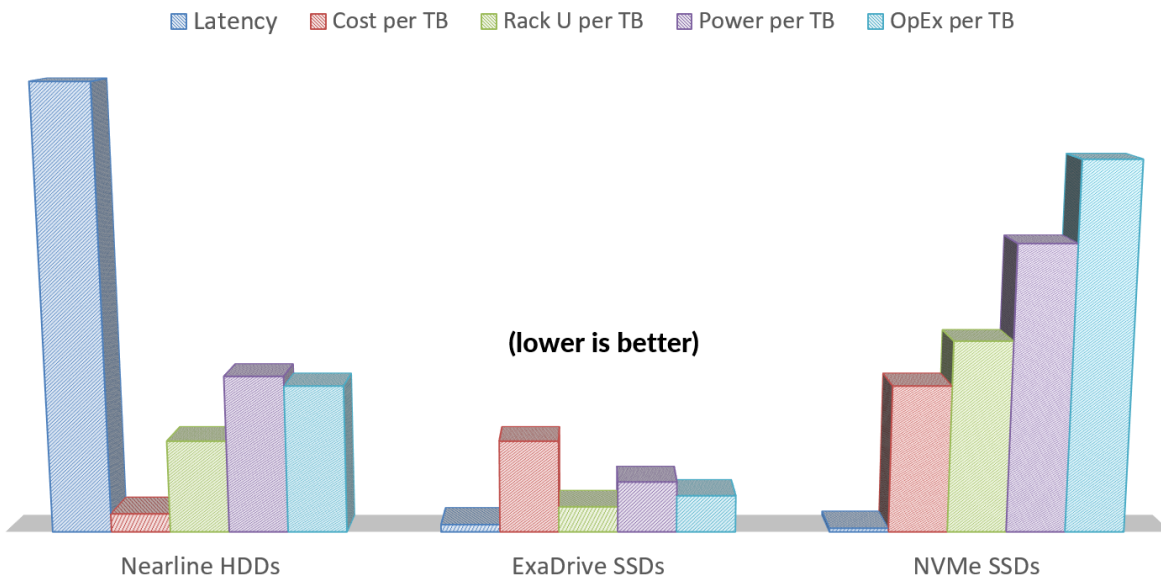

Why ExaDrive NL?

ExaDrive NL offers a unique balance of capacity, performance, energy efficiency, and value. ExaDrive SSDs offer more capacity, better performance, lower power consumption, and better reliability than nearline HDDs. While NVMe SSDs are faster, they use substantially more power, offer less capacity, and have higher OpEx costs. ExaDrive strikes the ideal balance between nearline HDDs and NVMe SSDs, offering an ideal solution for unstructured data.