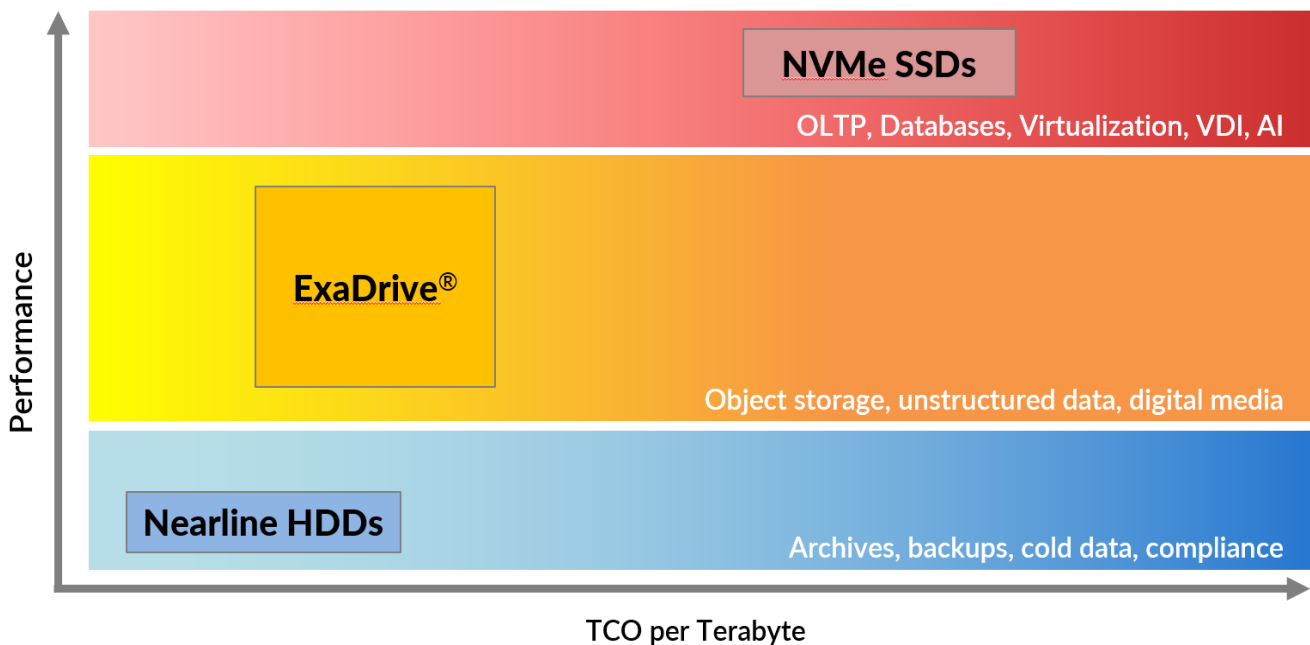

Where to Use ExaDrive NL?

With their high capacity, low OpEx, and balanced performance, ExaDrive SSDs are ideally suited to unstructured data and content workloads, where slow HDDs are no longer adequate and NVMe SSDs are too small and costly.