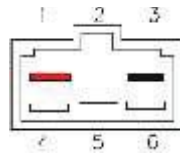

66-05-RT073 66-68mm Hole Centre
90mm x 80mm x 27mm 12V/**35A** 3Phase
1 Plug 5Wires 3White+1Red+1Black

Yamaha
3LS-81960-00/01
3VD-81960-00/01
5FL-81960-00
5KP-81960-00

- 1 = Battery (+) Red
- 2 = Ground Black
- 3-4-5 = Power coil White