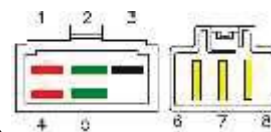

66-05-VR090 76-86mm Hole Centre
108mm x 80mm x 27mm 12V/**35A** 3Phase
2Plug 8Wires (3Yellow)(2Red+2Green+1Black)

Honda

Same plug fit **RT074 & RT077**

- 1 = Battery (+) Red
- 2 = Ground Green
- 3 = Ignition Switch
- 4 = Battery (+) Red
- 5 = Ground Green
- 6-7-8 = Power coil Yellow