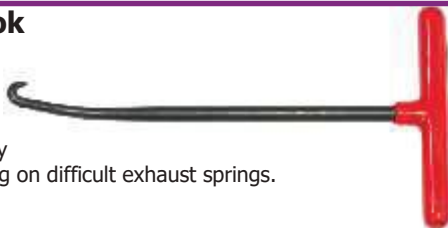

Spring Hook

84-05902

Extra Heavy Duty
Perfect for pulling on difficult exhaust springs.