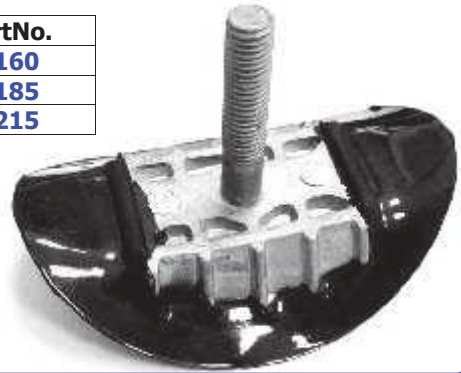

55-TYRE & WHEEL ACCESSORIES

Rim Lock Rubber & Steel Insert

Rim Width	PartNo.
1.60	55-26000
1.85	55-26010
2.15	55-26020
2.50	55-26025

Rim Lock Rubber & Aluminium

Rim Width	PartNo.
1.40/1.60	55-84160
1.85	55-84185
2.15	55-84215