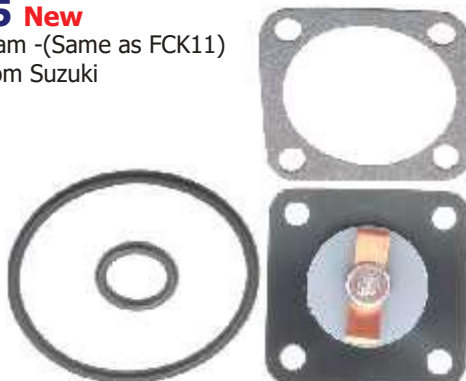

14-FCK05 **New**

Suzuki Diaphragm -(Same as FCK11)

Not available from Suzuki

- GS450 82-88
- GS550 83-86
- GS650 81-83
- GS750
- GSX750 81-85
- GS850GL 81-83
- GS1000 80-81
- GSX1100E 81-83
- GS1150E 84-86

14-FCK11 **New**

Suzuki Diaphragm -(Same as FCK05)

Not available from Suzuki

- GSX-R600W 92-93
- GSX-R750 88-95
- GSX-R1100 89-98