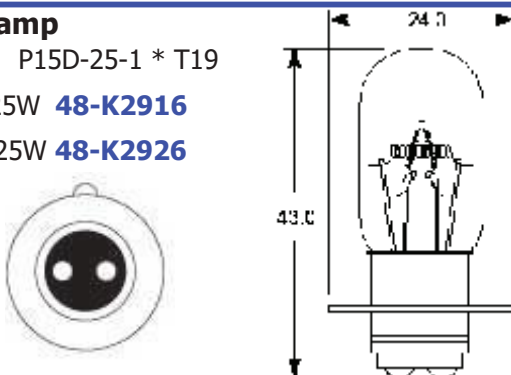

Headlamp
1 Pin P15D-25-1 * T19
 6V25/25W **48-K2916**
 12V25/25W **48-K2926**

Headlamp
3 Pin P15D-25-3
 6V35/35W **48-K2960**
 12V35/35W **48-K2958**

48-GLOBES

Drawings not to scale!

Headlamp
3 Hole P15D-30
 6V35/35W **48-K3724W**