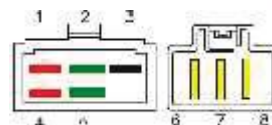

Honda 31600-MAT-D51 * 31600-MCW-D01/D61

Same plug fit RT074 & VR090

- 1 = Battery (+) Red
- 2 = Ground Green
- 3 = Ignition Switch
- 4 = Battery (+) Red
- 5 = Ground Green
- 6-7-8 = Power coil Yellow

66-ELECTRICAL REGULATOR / RECTIFIER