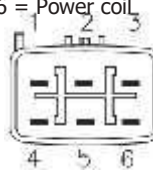

66-05-RT070 66-68mm Hole Centre
78mm x 80mm x 27mm 12V/**35A** 3Phase
1 Plug (6 Pin)

Honda 31600-HN1-003 * 31600-HN2-013

Yamaha
5BN-81960-00* 5GT-81960-00

Same plug fit RT081

- 1 = Battery (+)
- 2 = N/C
- 3 = Ground
- 4-5-6 = Power coil