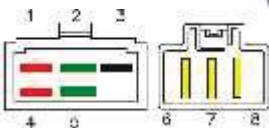

66-05-RT074 68-73mm Hole Centre
89mm x 80mm x 28mm 12V/**35A** 3Phase
2 Plug 8wires (3Yellow)(2Red+2Green+1Black)

Honda CBR900RR 02-03
31600-MCJ-750

Same plug RT077 & VR090

- 1 = Battery (+) Red
- 2 = Ground Green
- 3 = Ignition Switch
- 4 = Battery (+) Red
- 5 = Ground Green
- 6-7-8 = Power coil Yellow