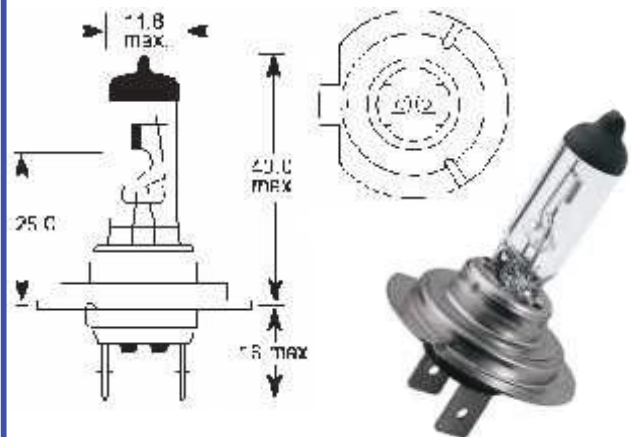

Headlamp Halogen
H7-PX26D 12V55W 48-H767