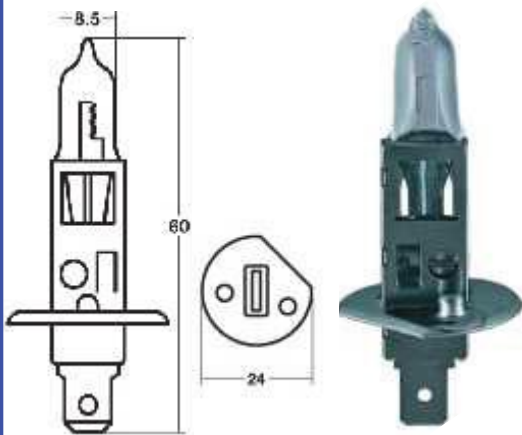

Honda Left Brake
46B-296
 Fits Scooters and ATV's
 GY6 and Chinese

Honda & Universal For Drum Brake
46B-0005

Yamaha Clutch
46C-02
 OEM # 31A-82917-00

48-GLOBES

Drawings not to scale!

Headlamp Halogen
H1 12V55W 48-H1