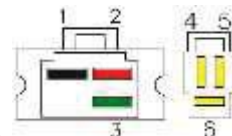

66-05-RT063 66mm hole centre
80mm x 79mm x 28mm 12V/**35A** 3Phase
2 Plug 6wires (3Yellow)(1Red+1Green+1Black)

Honda
31600-413-008
31600-KM9-000/008
31600-KN8-730
31600-KV8-681
1 = Ignition Switch
2 = Battery (+) Red
3 = Ground Green
4-5-6 = Power coil Yellow