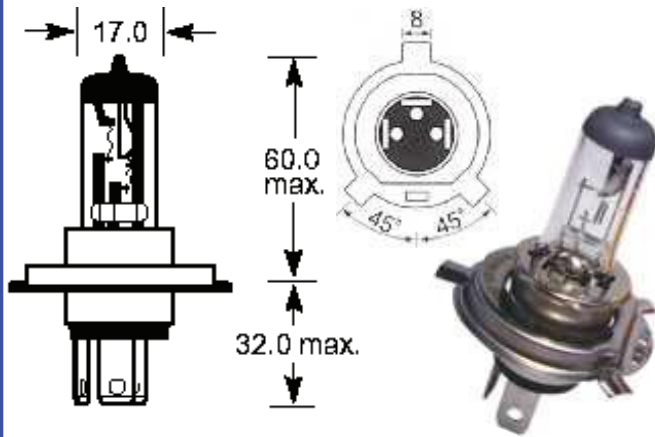

H6M Halogen Super Blue 12V35/35W

Headlamp Halogen
H4-P43T 12V60/55W 48-H463