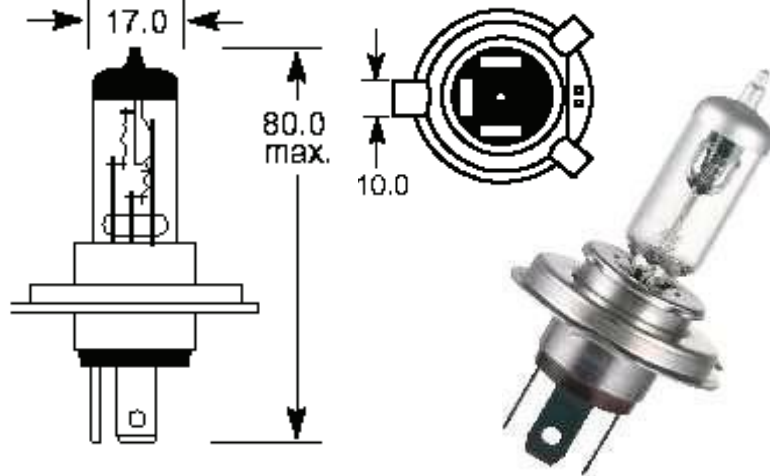

Headlamp Halogen HS1
H4-PX43T 12V35/35W 48-H435