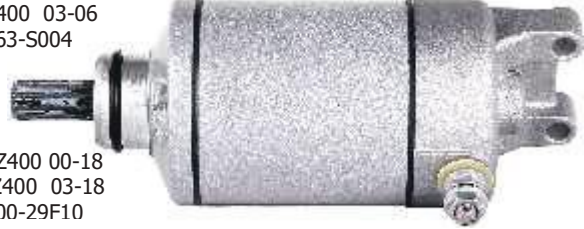

66-06-MT104 **Kawasaki *Suzuki**

KFX400 (KSF400) 03-06
KLX400 03-06
21163-S004

DR-Z400 00-18
LT-Z400 03-18
31100-29F10