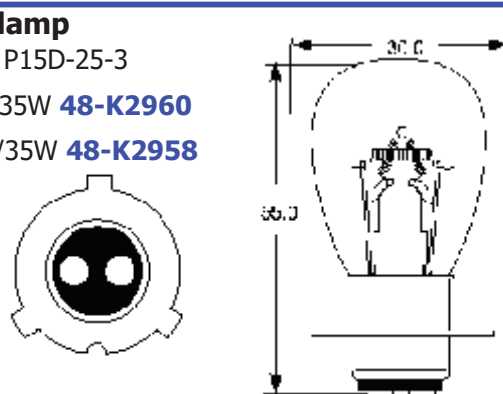

Headlamp
1 Pin P15D-25-1 * T19
 6V25/25W **48-K2916**
 12V25/25W **48-K2926**

Headlamp
3 Pin P15D-25-3
 6V35/35W **48-K2960**
 12V35/35W **48-K2958**

48-GLOBES

Drawings not to scale!

Headlamp
3 Hole P15D-30
 6V35/35W **48-K3724W**