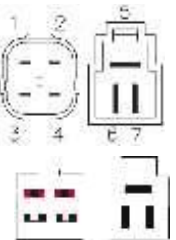

66-05-RT052 80mm hole centre **Same plug fit as RT049**
110mm x 80mm x 28mm 12V/**50A** 3Phase
2 Plug 7wires (3Black)(2Black&Red+2Black&White)

Suzuki 32800-47H00/10
1-2 = Battery (+) Red/Black
3-4 = Ground White/Black
5-6-7 = Power coil Black