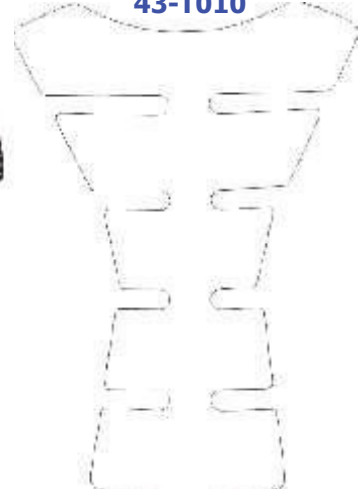

Clear
43-T010