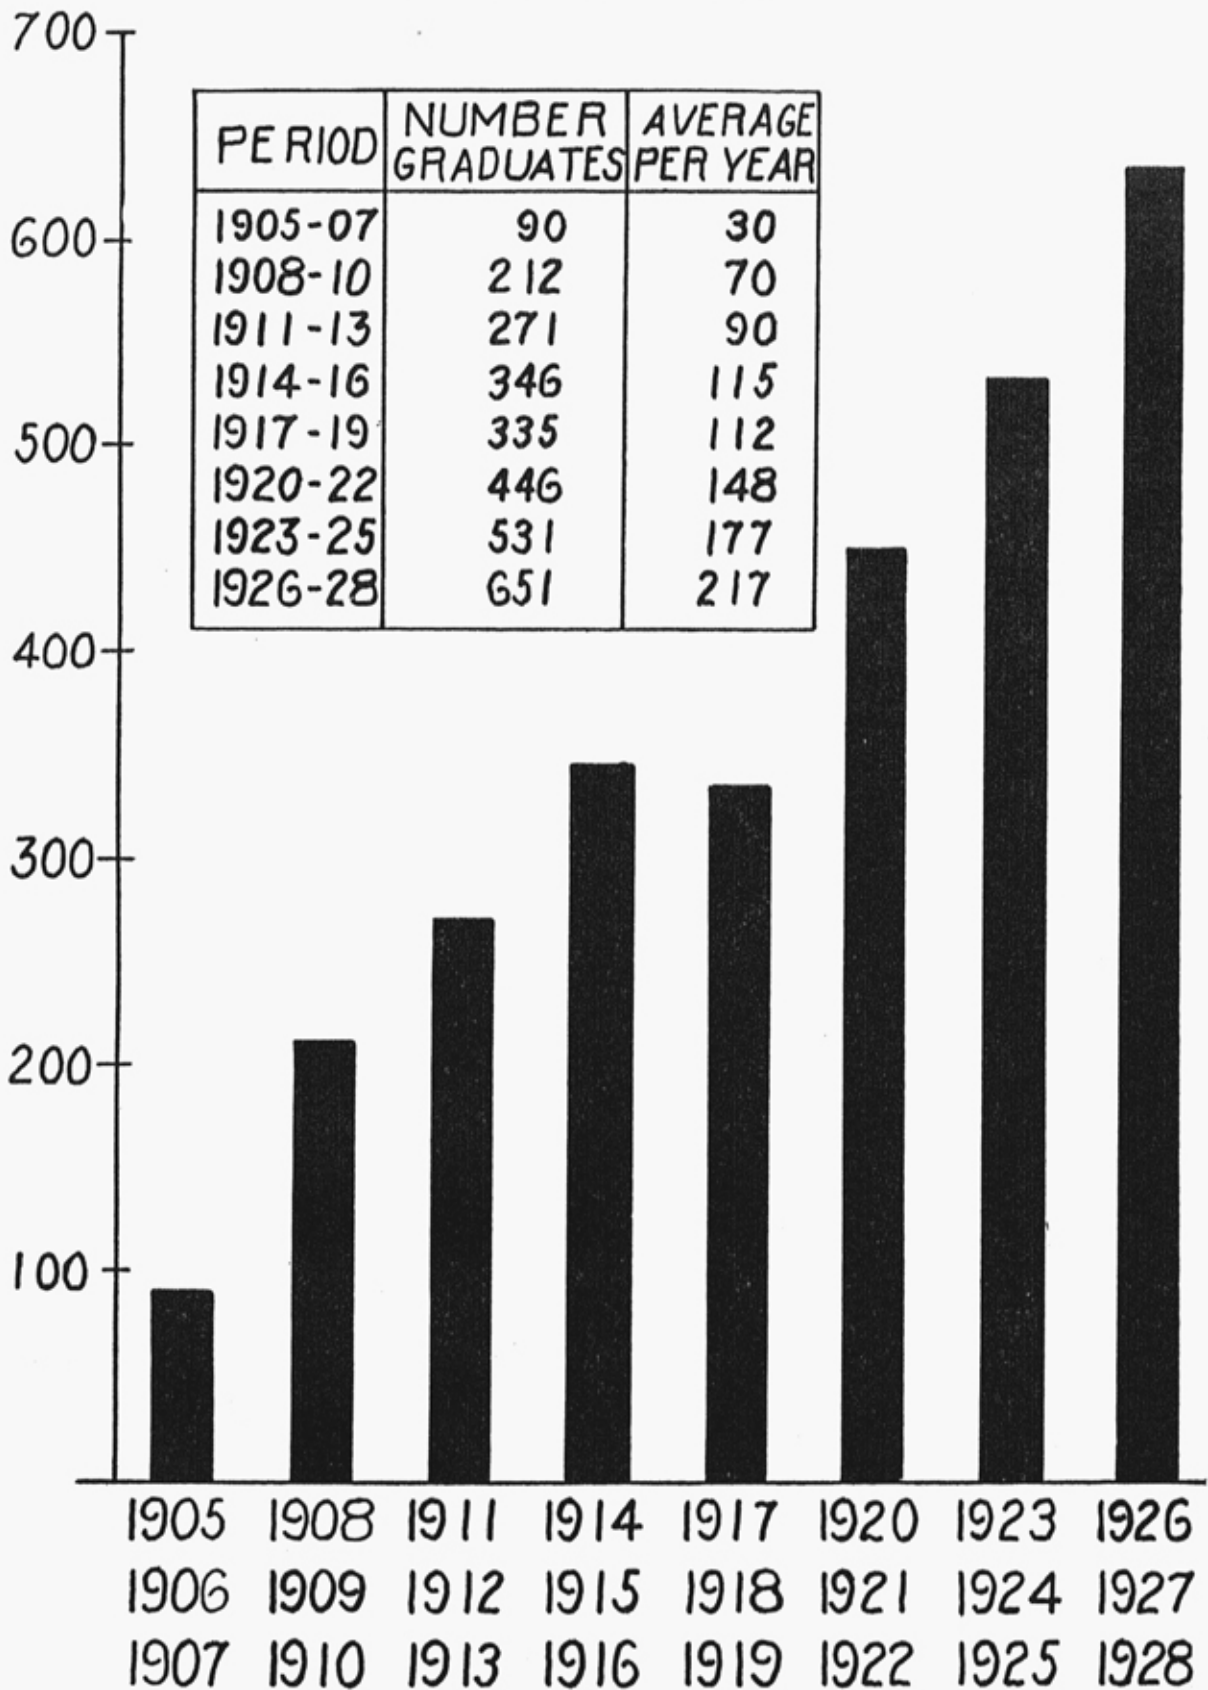

CHART 1
GROWTH OF UNDERGRADUATE WORK IN SCHOOL OF
EDUCATION 1905-1928.

The number of graduates of the School of Education has increased from an average of 30 a year in 1905, 1906 and 1907 to an average of 217 a year in 1926, 1927 and 1928.