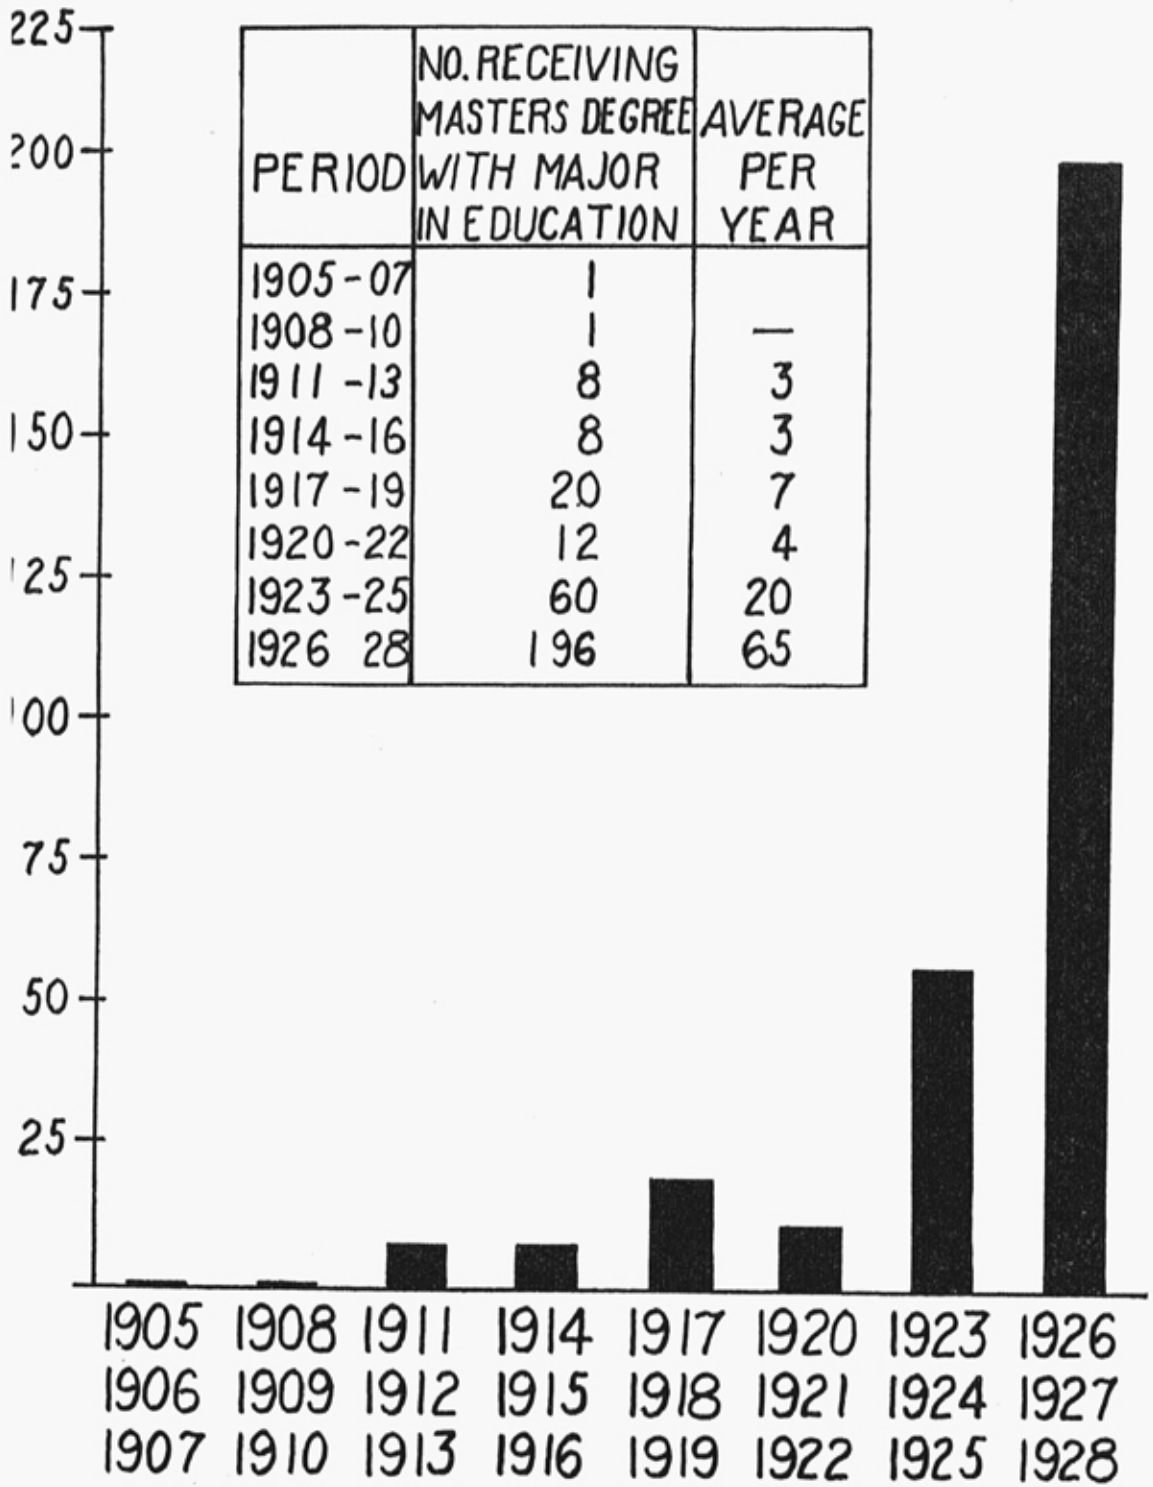

CHART 2

GROWTH OF GRADUATE WORK IN EDUCATION

The remarkable growth in graduate work in Education during recent years is clearly shown in this chart. Many other state Universities have experienced a similar increase.