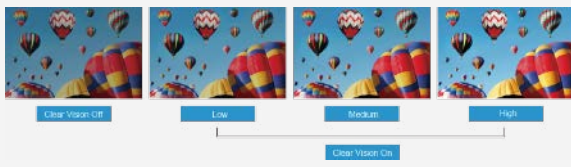

Clear Vision

The image performance engine can upscale Standard Definition (SD) sources to High Definition (HD) for sharper, more vivid viewing.

Zero Edge

3-side frameless screen with Zero Edge profile, narrow black border 5.3mm.