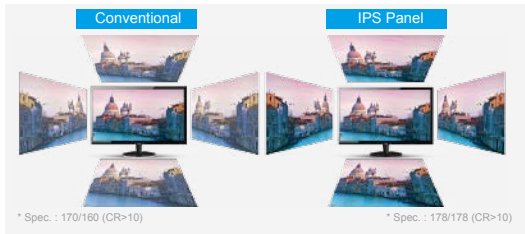

IPS Panel

Experience superb picture quality with advanced IPS technology for vibrant, consistent colours and wide viewing angles.