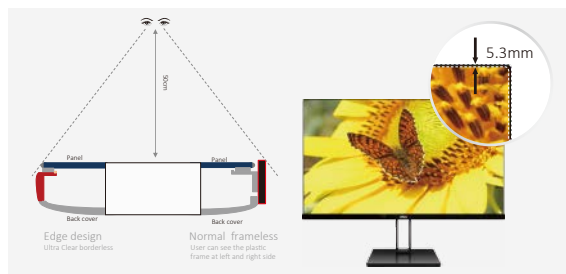

AOC

PLAY
AND
WORK
ON AN
ULTRA
SLIM
MONITOR

AOC MONITOR
V2 SERIES

- ▶ 3-side frameless screen with Zero Edge profile
- ▶ IPS display panel with wide viewing angle
- ▶ Super slim design at 7.7mm thickness
- ▶ Pure flat rear panel with no backpack
- ▶ Strong metal stand with open style
- ▶ DisplayPort and HDMI for universal connection
- ▶ Flicker Free technology & Low Blue Mode for eye care

Clear Vision

The image performance engine can upscale Standard Definition (SD) sources to High Definition (HD) for sharper, more vivid viewing.

Zero Edge

3-side frameless screen with Zero Edge profile, narrow black border 5.3mm.

Low Blue Mode

AOC Low Blue Mode filters harmful short-wave blue light, with 4 levels that suit different viewing situations.

Ultra Slim

Super slim design at just 7.7mm thin.

Multimedia-Ready with HDMI and DisplayPort inputs

► Specifications

Model Name	22V2Q
Panel Size	21.5"
Pixel Pitch (mm)	0.24795 (H) × 0.24795 (V)
Effective Viewing Area (mm)	476.064 (H) × 267.786 (V)
Brightness (typical)	250 cd/m ²
Contrast Ratio	1000 : 1 (Typical) 20 Million : 1 (DCR)
Smart Response	5ms (GtG)
Viewing Angle	178° (H) / 178° (V) (CR>10)
Color Gamut	NTSC 85% (CIE1976) / sRGB 101% (CIE1931)
Optimum Resolution	1920 × 1080 @ 75Hz – DisplayPort, HDMI
Display Colors	16.7 Million
Signal Input	HDMI 1.4 × 1, DisplayPort 1.2 × 1
Power Supply	19VDC, 0.94A
Smart Power Mode: Typical	17W
Built-in Speakers	no / Earphone Jack
Regulatory Approvals	KCC / e-Standby / CE / CB / BSMI / FCC / VCCI
Wall-Mount	no
Cabinet Color	Black
Adjustable Stand	Tilt: -3.5° ~ 21.5°
Product with Stand (mm)	395.28 (H) × 486.7 (W) × 180 (D)
Packaging (mm)	470 (H) × 561 (W) × 136 (D)
Weight (Net/Gross) kg	2.74 / 4.24