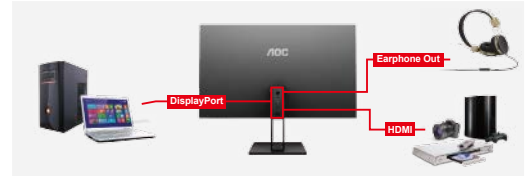

Low Blue Mode

AOC Low Blue Mode filters harmful short-wave blue light, with 4 levels that suit different viewing situations.

Ultra Slim

Super slim design at just 7.7mm thin.

Multimedia-Ready with HDMI and DisplayPort inputs

HDMI (High-Definition Multimedia Interface) is the digital video and sound standard for connecting the latest consumer electronics like Blu-ray players and game consoles.

DisplayPort is designed to be the future digital video and sound connection standard, capable of higher performance convenience than older formats.