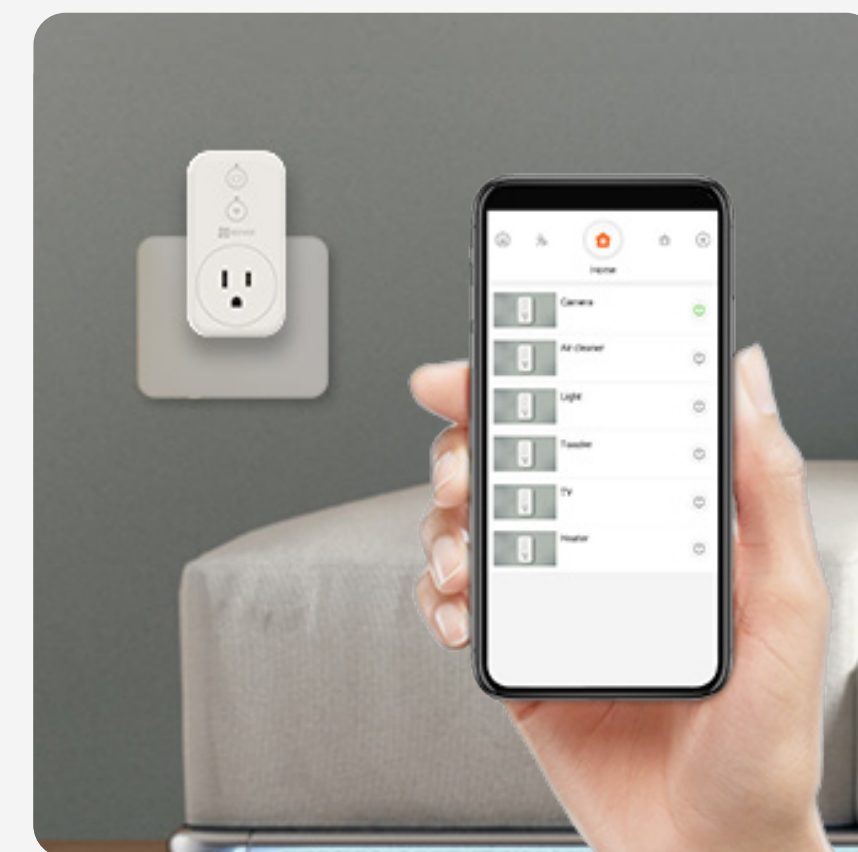

Several Control Options

Make life easy by scheduling devices to go on and off at specific times of the week. You will never again have to worry whether you've left the iron on when you go out -- you can check it remotely and turn it off if you need to.