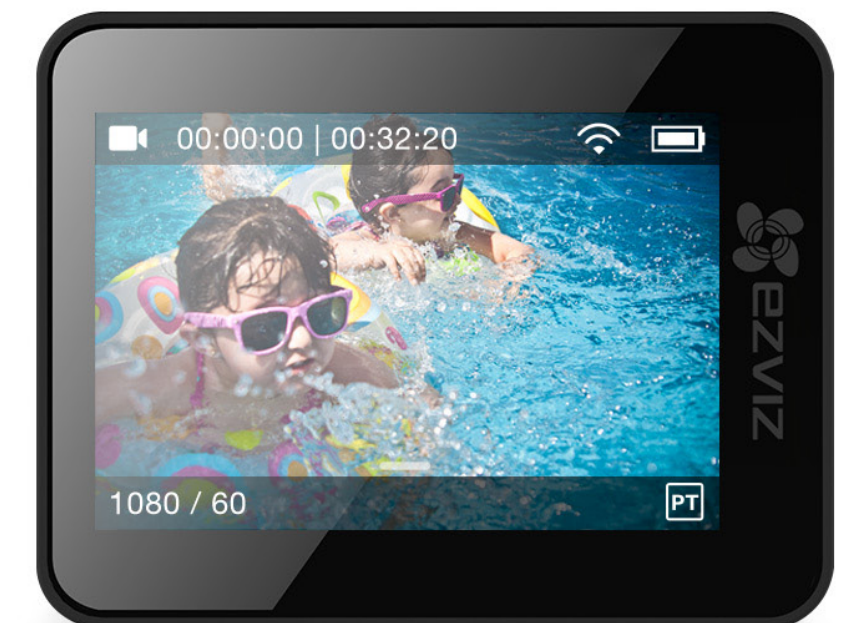

Action Camera Mode
Dash Camera Mode

Supports up to
256GB SD card

Emergency
Recording

App Preview,
Control and Sharing

150°
ultra-Wide
Angle

Wi-Fi

Bluetooth 4.0

Distortion Correction

WDR Wide
Dynamic Range

Diversified
Multi-Scenario
Accessories

Easy switching between two modes

The S2 handles your different needs by seamlessly switching to the right camera mode.

Great performance

The S2 offers Full HD 1080p recording, maximum 60fps high-speed recording and a 150° ultra-wide viewing angle. A camera that achieves a balance between picture quality and power consumption.

60 Full HD frames at 1080p

Images are recorded at 60 fps-even the license plates of moving vehicles can be captured with ease.

2-inch 320*240 HD IPS touch screen

Simple and easy to replay videos and view images. The IPS display delivers an outstanding visual experience.

Built-in Bluetooth and Wi-Fi

Integrates with mobile apps and remote control for convenient use. Users can also easily preview, control and share images and videos via the EZVIZ SPORTS App.

6 layers of full glass HD lenses and 150° ultra-wide angle