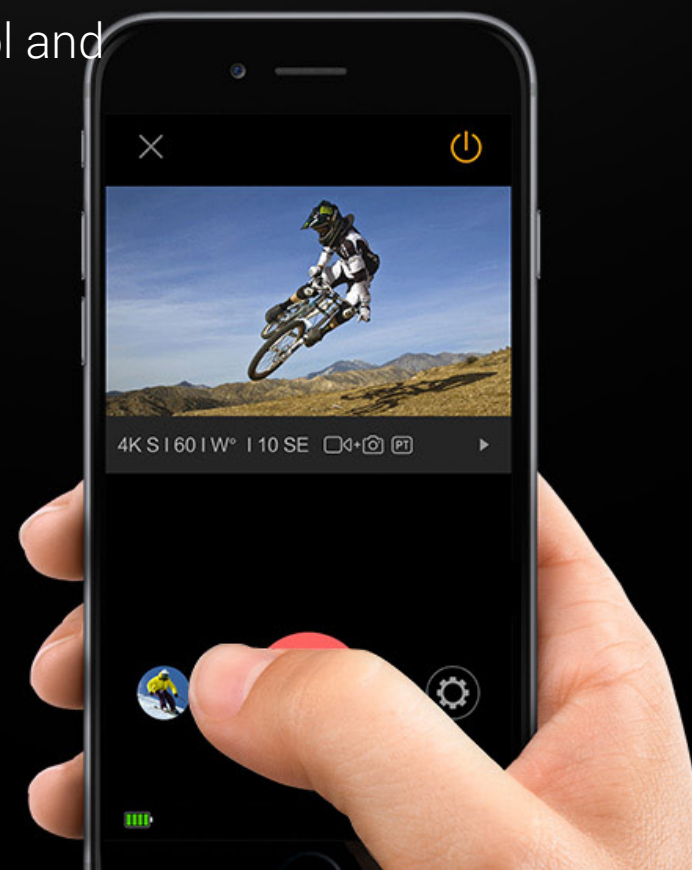

60 Full HD frames at 1080p

Images are recorded at 60 fps-even the license plates of moving vehicles can be captured with ease.

2-inch 320*240 HD IPS touch screen

Simple and easy to replay videos and view images. The IPS display delivers an outstanding visual experience.

Action Mode and Dash Cam Mode

Two modes in one device. Users can switch between modes based on their needs. Dash Cam Mode enables:

Emergency recording

The built-in G-Sensor monitors the status of your car in real time. In the event of a collision, the captured footage cannot be recorded over or deleted.

Built-in Bluetooth and Wi-Fi

Integrates with mobile apps and remote control for convenient use. Users can also easily preview, control and share images and videos via the EZVIZ SPORTS App.

6 layers of full glass HD lenses and 150° ultra-wide angle