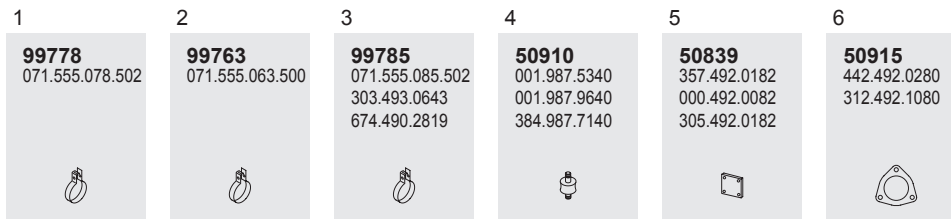

Mounting Parts

Horizontal
RHD
Standard moun-
ting

Manufacturers part number are quoted for reference only