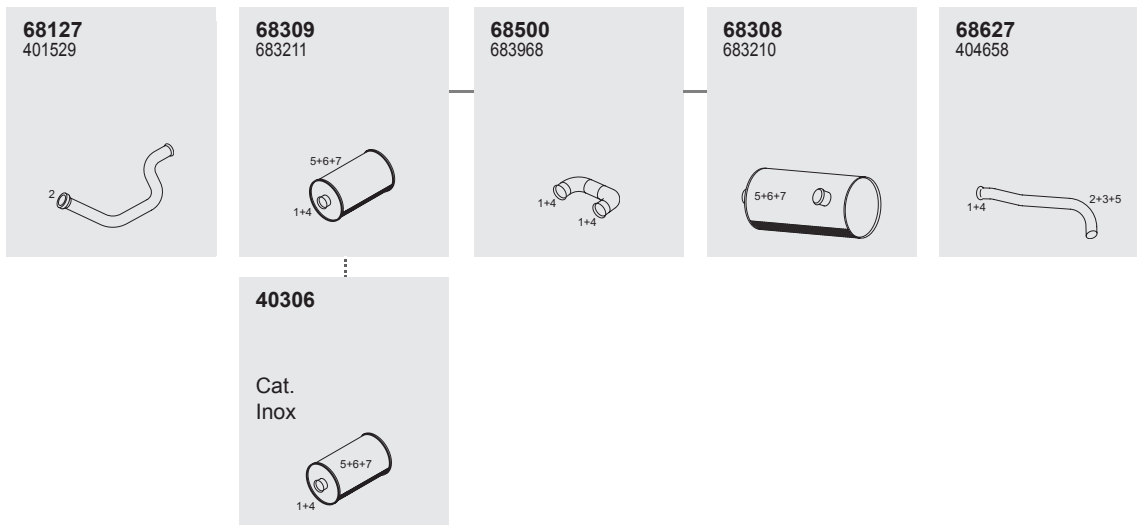

Series CR 112

System No.: 268200011

Manufacturers part number are quoted for reference only

Type

CR 112

Front pipe

Silencer

Tail pipe