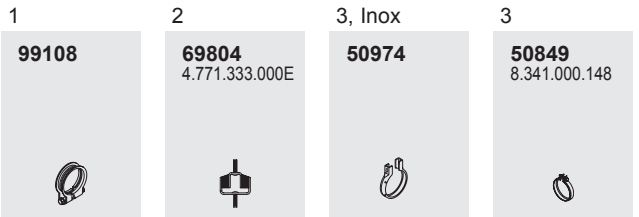

Mounting Parts

Horizontal
RHD
Standard moun-
ting