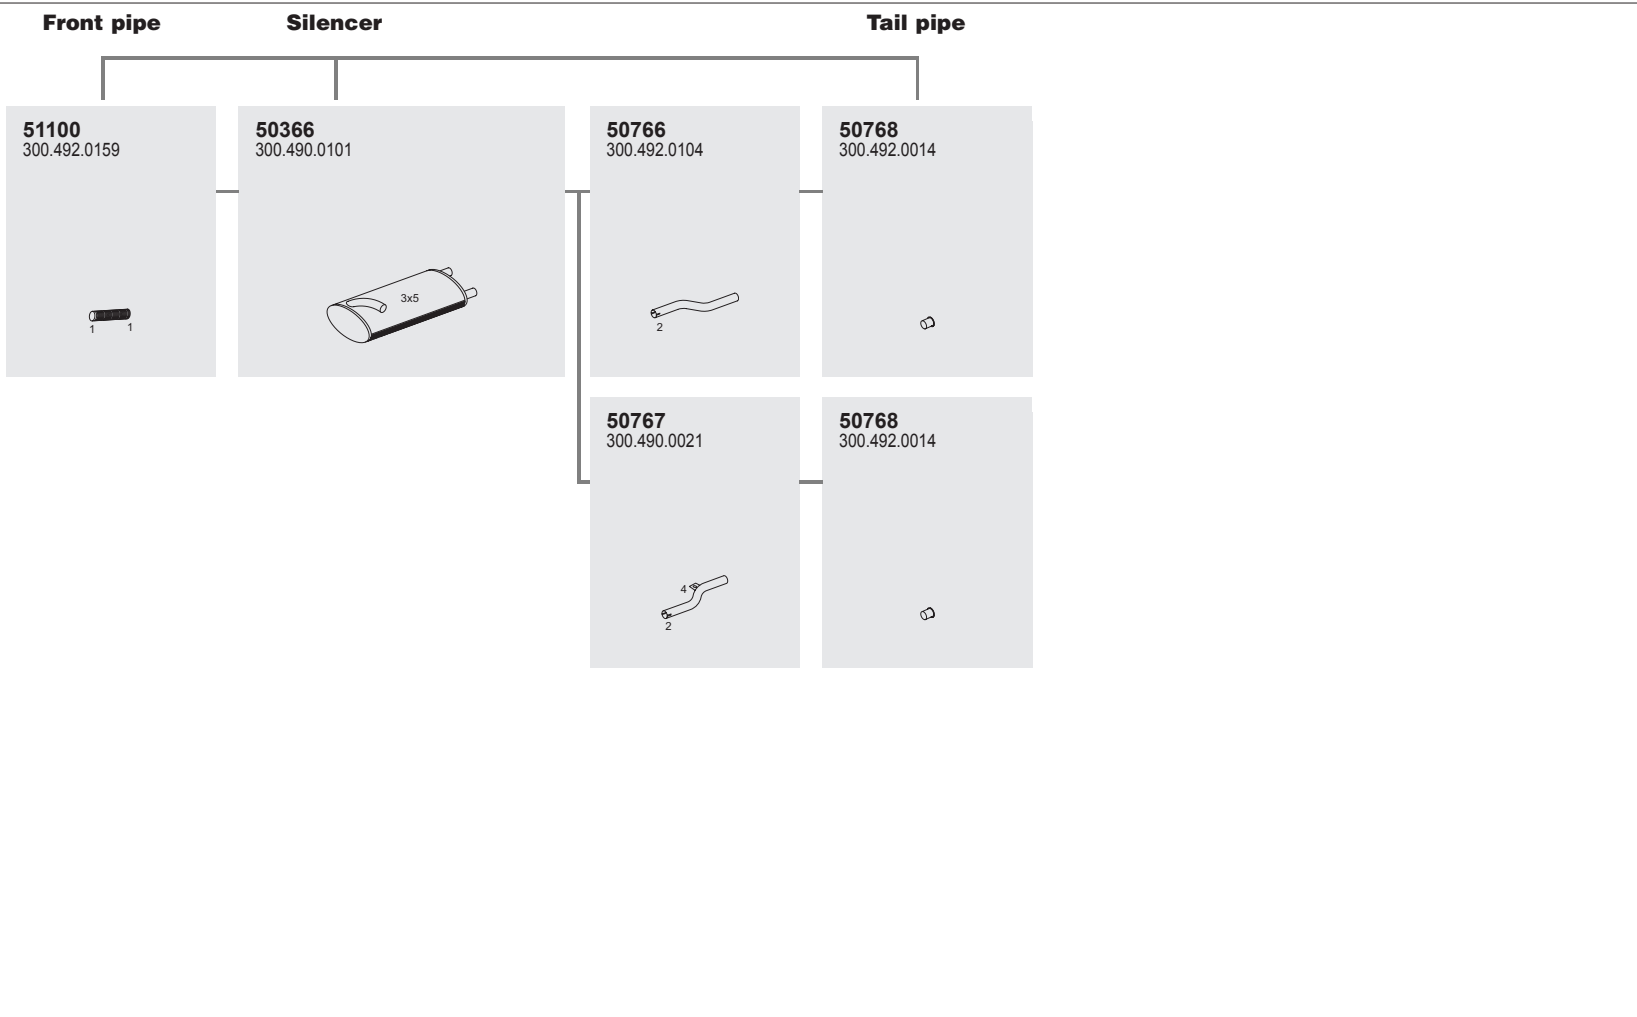

310 Manufacturers part number are quoted for reference only

310

Series 0 303

System No.: 250200014

Type	BM
0 303	300.210
WB 4521	300.290
	600.210
	600.290
	600.313
	600.314
	600.316

Mounting Parts

1	2	3	4	5
99704 071.555.104.501	99785 071.555.085.502 303.493.0643 674.490.2819	50809 0201.175.00 301.492.0382 381.492.0082	50910 001.987.5340 001.987.9640 384.987.7140	50991

Horizontal
RHD
Standard moun-
ting