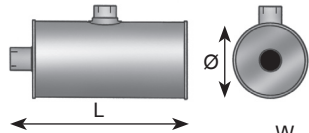

Dinex						
ALU	HP	L mm	Ø	Inlet	Outlet	
89456	90-250	920	234	90,0 ID	115,5 ID