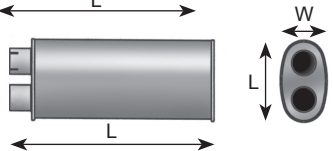

Dinex						
ALU	HP	L mm	WxL	Inlet	Outlet	
50425	170-240	1060	180X277	90,5 ID	85,0 OD