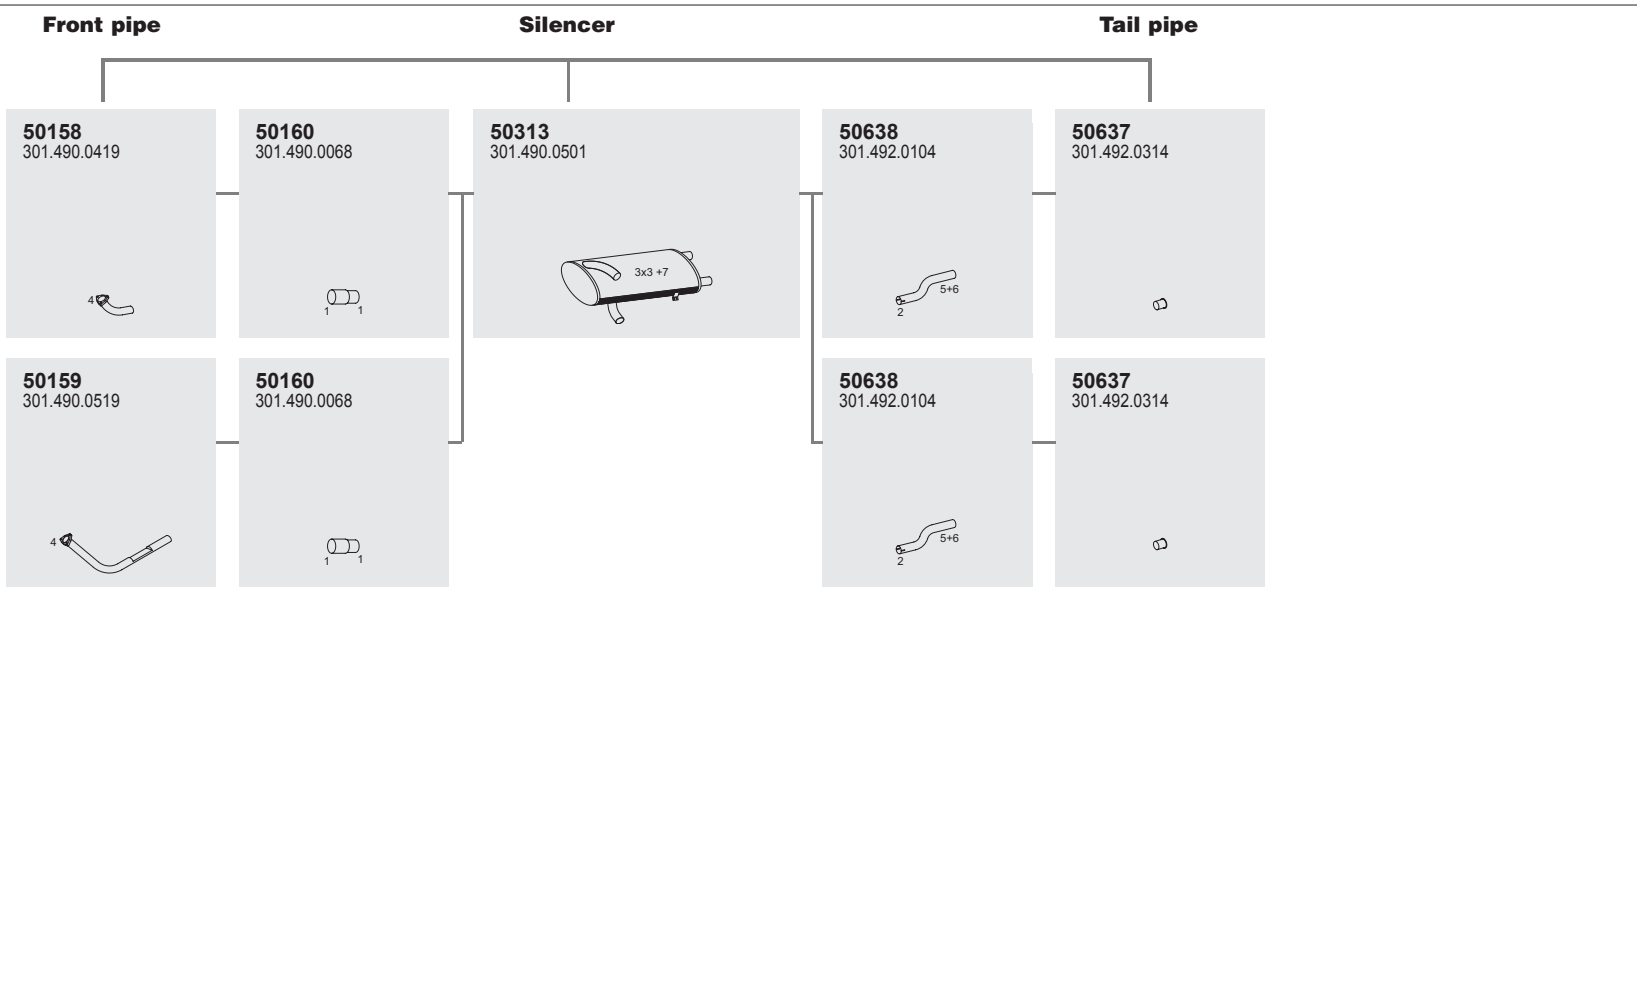

300 Manufacturers part number are quoted for reference only

300

Series 0 303

System No.: 250200027

Type	BM
0 303	301.205
WB 6330	301.215
	301.225
Built by Mercedes	301.235
	301.245
▶CHno 039.438	301.265
Not built by Mercedes	301.275
▶CHno 040.793	

Mounting Parts

1	2	3	4	5	6	7
99770 071.555.070.501	99773 071.555.073.500	50809 0201.175.00 301.492.0382 381.492.0082	50903 302.490.0080 442.492.0080	50910 001.987.5340 001.987.9640 384.987.7140	50802 301.492.0040	50991

Horizontal
RHD
Standard mounting