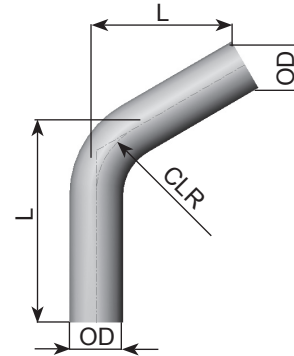

60° (OD/OD)

Dinex		L mm	OD mm	OD Inch	CLR
ALU					
92438		90	38,0	1 1/2	100
92442		100	42,0	1 5/8	95
92448		90	48,0	2	110
92450		80	50,0	2	130
92460		50	60,0	2 3/8	200
92465		100	65,0	2 5/8	180
92470		100	70,0	2 3/4	140
92475		100	75,0	3	160
92476		170	76,2	3	125
92480		140	80,0	3 1/4	200
92489		110	88,9	3 1/2	160
92490		120	90,0	3 5/8	200
92500		150	100,0	4	180
92510		210	110,0	4 3/8	260
92515		190	114,3	4 1/2	200
92520		240	120,0	4 3/4	250
92526		140	127,0	5	200