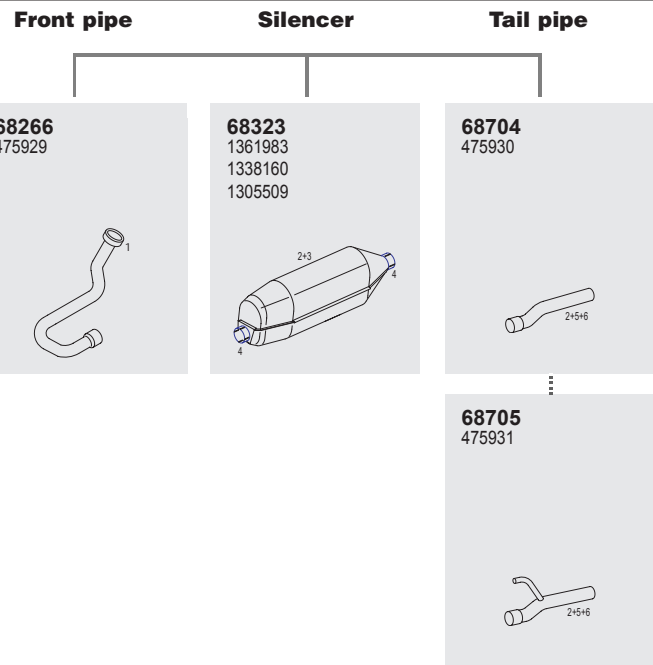

406 Manufacturers part number are quoted for reference only

406

Series K 113

System No.: 268200034

Type

K 113

Chassis No.:
1825186-SBK