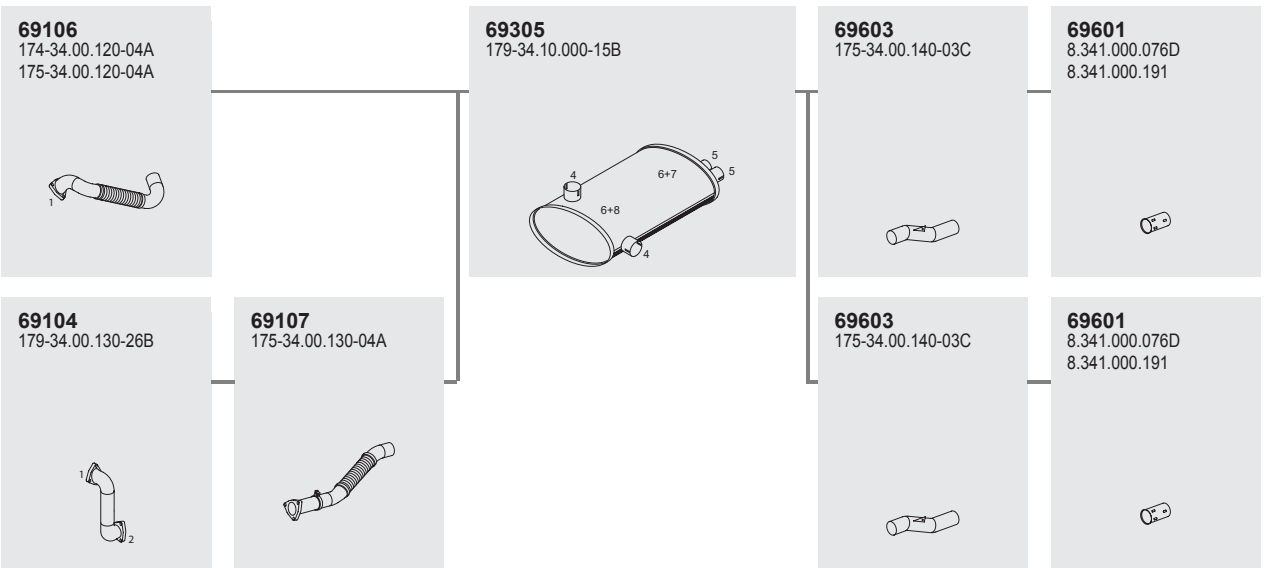

434
Manufacturers part number are quoted for reference only

434

Series S211

System No.: 269200009

Type

S211
OM 421 Engine
Non Turbo
System Mounted
Right of Engine

Front pipe

Silencer

Tail pipe