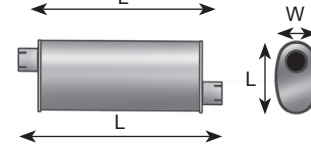

Dinex					
ALU	HP	L mm	WxL	Inlet	Outlet
49368	90-240	994	180x277	81,0 ID	90,5 ID