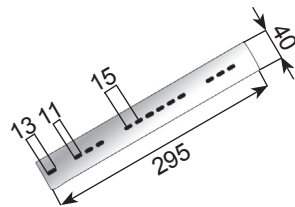

Dinex		
ALU	B mm	B Inch
98752	155,0	6
98778	178,0	7
98784	184,0	7 1/4
98703	206,0	8
98728	228,0	9
98754	254,0	10
98779	284,0	11
98805	300,0	12
28800	380,0	15

Dinex	
ALU	Adjustable
95505