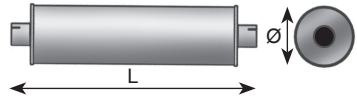

Universal Silencers

Ø50-Ø70 / 20-160 HP (KW=HP/1,36)

Dinex					
ALU	HP	L mm	Ø	Inlet	Outlet
89441	20-70	495	152	51,5 ID	50,8 OD