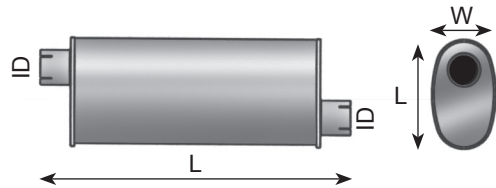

Absorbtion Silencers

Dinex	ALU	L mm	Ø	ID mm	ID Inch
89352	740	155	51,0	2	
89360	950	184	60,5	2 3/8	
89487	890	184	64,0	2 1/2	
89376	1140	184	77,0	3	
89438	890	206	103,0	4	
68305	1050	300	111,0	4 3/8	
87316	1050	300	115,0	4 1/2	
89327	1140	249	128,0	5	
87354	1050	300	154,0	6