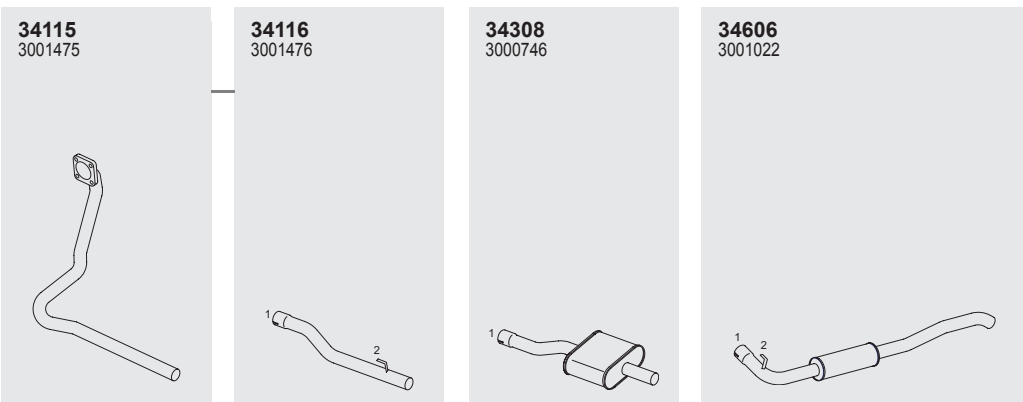

Series MINIBUS

System No.: 234200001

Manufacturers part number are quoted for reference only

Type

Perkins 3 ltr
Engine

Front pipe

Silencer

Tail pipe

Mounting Parts

Horizontal
RHD
Standard mounting