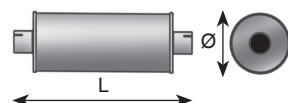

Dinex					
ALU	HP	L mm	Ø	Inlet	Outlet
40309	100-230	645	296	77,0 ID	77,0 ID