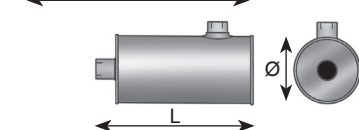

Dinex					
ALU	HP	L mm	Ø	Inlet	Outlet
70320	300-500	1235	246	128,0 ID	128,0 ID