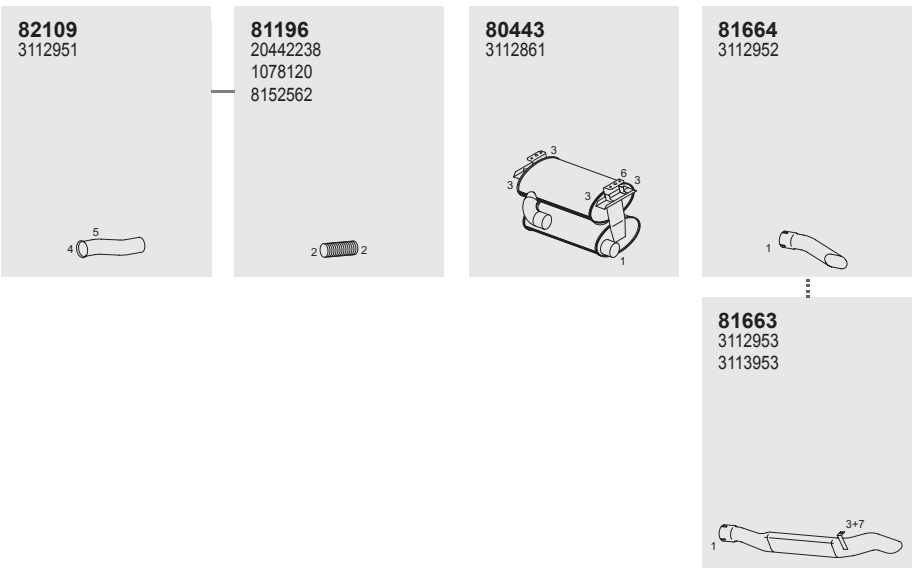

490
Manufacturers part number are quoted for reference only

490

Series B10 LA

System No.: 280200053

Type

B10 LA

Front pipe

Silencer

Tail pipe