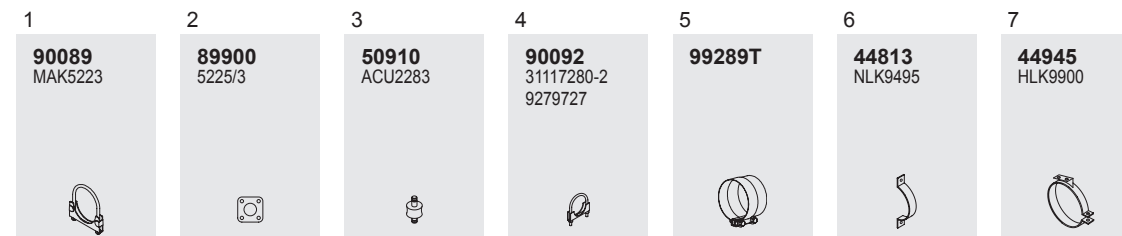

Mounting Parts

Horizontal
RHD
Standard mounting

Manufacturers part number are quoted for reference only