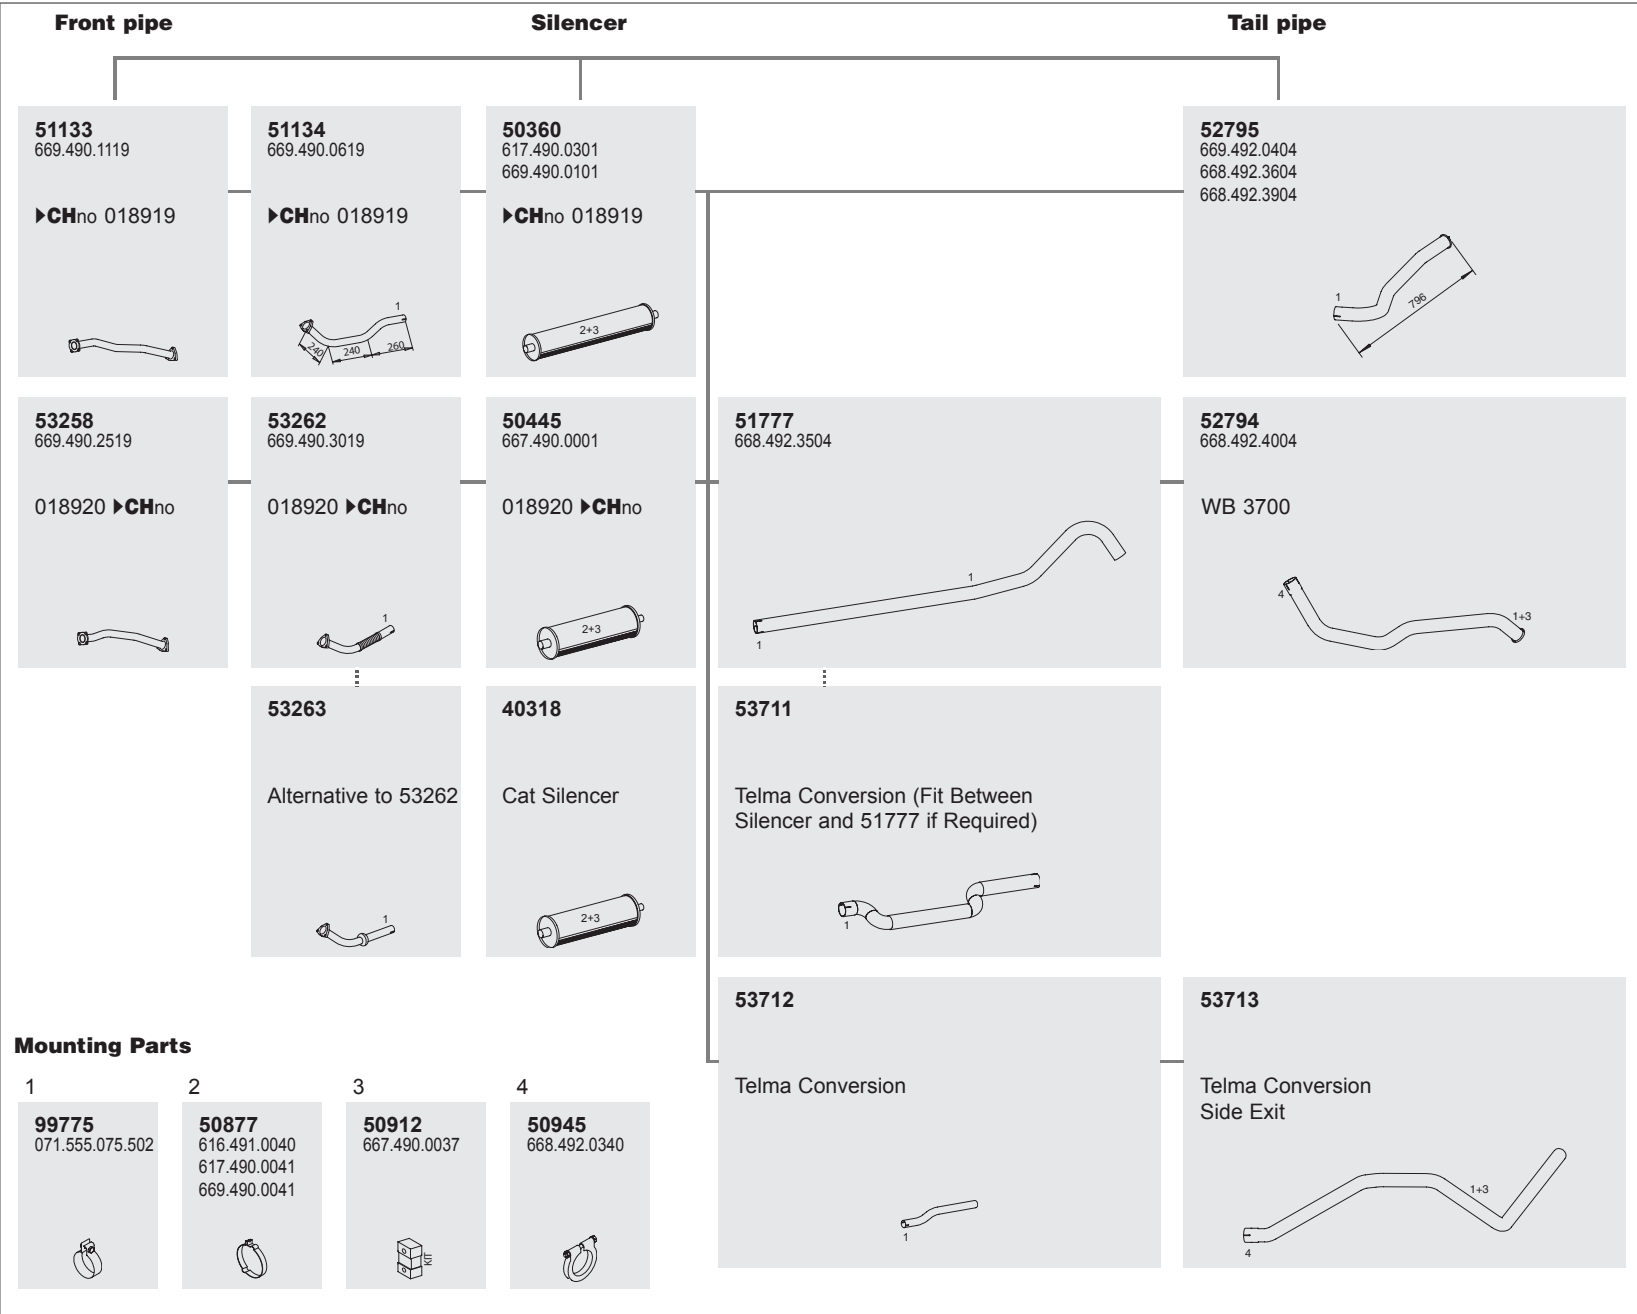

MERCEDES-BENZ

284
Manufacturers part number are quoted for reference only

284

Series 811 DK

System No.: 250200011

Type
811 DK
WB 3150, 3700

BM
670.341
670.342

Horizontal
RHD
Standard mounting

Series 814 D

System No.: 250200010

Manufacturers part number are quoted for reference only

Type	BM
814 D	670.312
WB 3150, 3700, 4250	670.313
	670.364
	670.365
	670.366