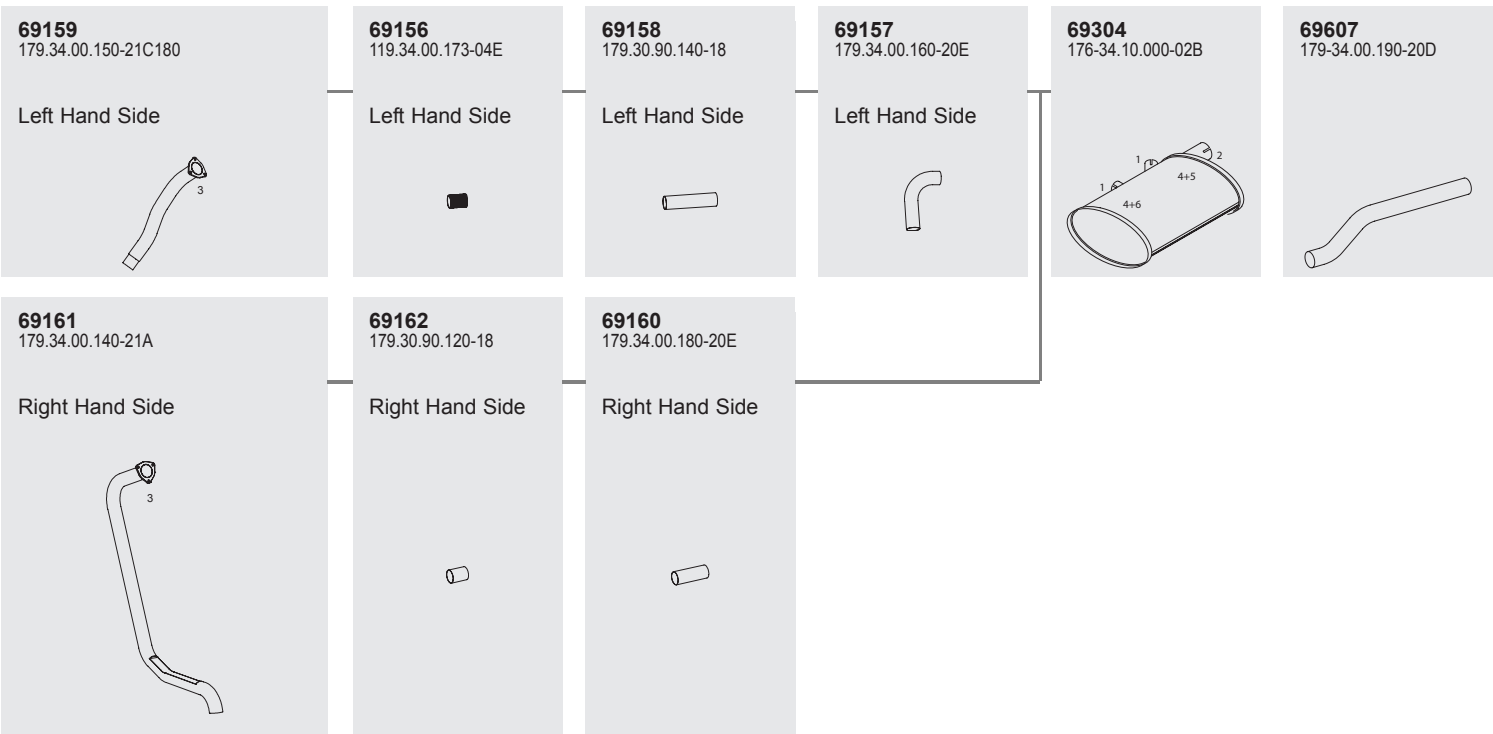

446 Manufacturers part number are quoted for reference only

Series S215

System No.: 269200006

Type

S215
OM 422 A/LA
Mercedes Engine
System Mounted
Left of Engine.

Front pipe

Silencer

Tail pipe