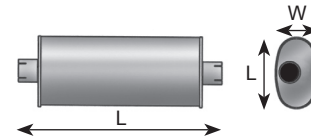

Ø75-Ø80 / 90-240 HP (KW=HP/1,36)

Dinex					
ALU	HP	L mm	WxL	Inlet	Outlet
28331	100-230	750	210x330	77,0 ID	76,0 OD