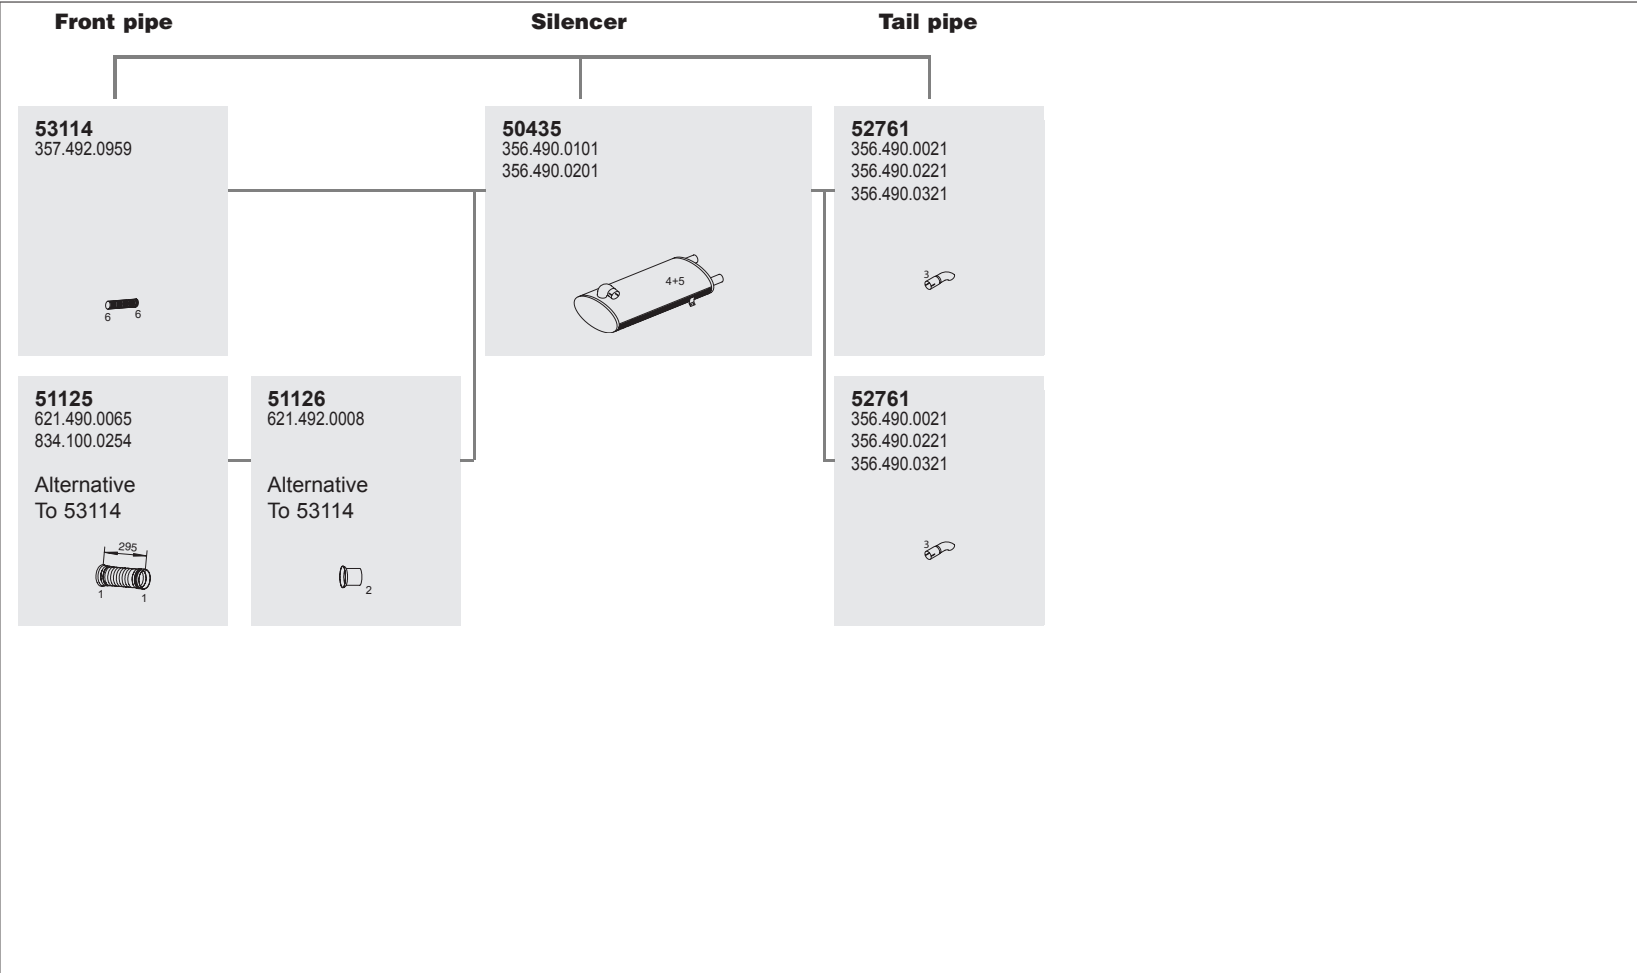

Series 0 340

System No.: 250200049

Manufacturers part number are quoted for reference only

Type	BM
0 340	600.342 600.344

Mounting Parts

1	2	3	4	5	6
50849 621.997.0090	50916 625.492.0040	99794 071.555.094.502	50809 0201.175.00 301.492.0382 381.492.0082	50991	99301 357.492.1240

Horizontal
RHD
Standard mounting