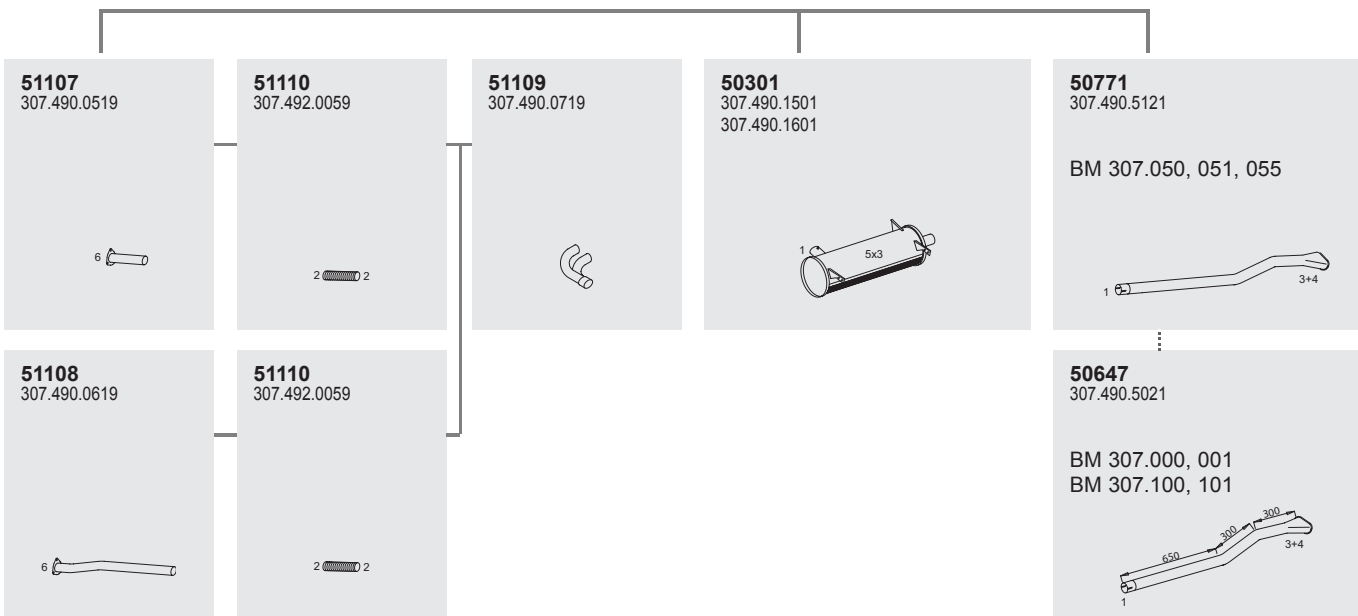

Series 0 307

System No.: 250200042

Manufacturers part number are quoted for reference only

Type   **BM**

0 307   307.000
307.001
033.193 ▶CHno   307.050
307.051
Excluding   307.055
033. 380, 388,   307.100
409, 437, 460,   307.101
485, 510, 534,
535, 546, 558,
559, 570, 588,
589, 610, 620,
621, 641, 649,
650, 669, 678,
679

Front pipe

Silencer

Tail pipe