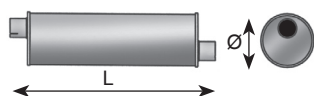

Dinex					
ALU	HP	L mm	Ø	Inlet	Outlet
88301	150-250	990	297	90,5 ID	88,9 OD