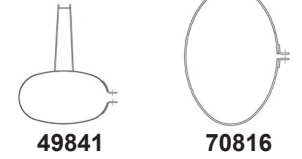

50907
322.504.0212

50904
309.490.0037

28837
98415197

64801
0000689778

Pipe & Silencer Straps

Manufactures part number are quoted for reference only

Dinex		
ALU	B mm	B Inch
98060	60,0	2 3/8
98076	76,2	3
98089	88,9	3 1/2
98102	101,6	4
98108	108,0	4 1/4
98114	114,3	4 1/2
98127	127,0	5
98155	155,0	6
98184	184,0	7
98206	206,0	8
98249	249,0	10
98260	260,0	10 1/4
98284	284,0	11
98300	300,0	11 3/4
98320	320,0	12

Dinex		
ALU	B mm	B Inch
98752	155,0	6
98778	178,0	7
98784	184,0	7 1/4
98703	206,0	8
98728	228,0	9
98754	254,0	10
98779	284,0	11
98805	300,0	12
28800	380,0	15

Dinex	
ALU	Adjustable
95505	

Dinex		
ALU	B mm	B Inch
49815	180 x 280	7 x 10 3/4
88805	202 x 302	8 x 11 7/8
49841	180 x 280	7 x 10 3/4
70816	254 x 381	10 x 15
50860	180 x 280	7 x 10 3/4
49801	250 x 300	9 7/8 x 11 7/8
49833	305 x 505	12 x 19 7/8
21819	254 x 38	10 x 15