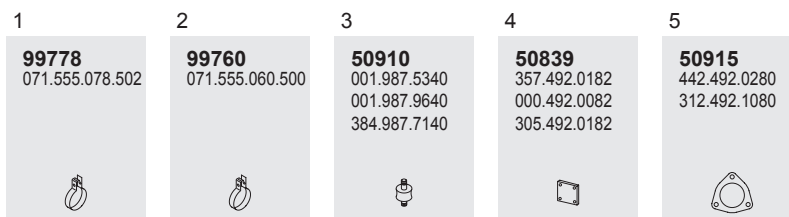

Mounting Parts

Horizontal
RHD
Standard moun-
ting

Manufacturers part number are quoted for reference only