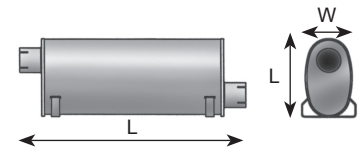

Dinex					
INOX	HP	L mm	WxL	Inlet	Outlet
89398	120-250	820	180x277	90,5 ID	90,5 ID