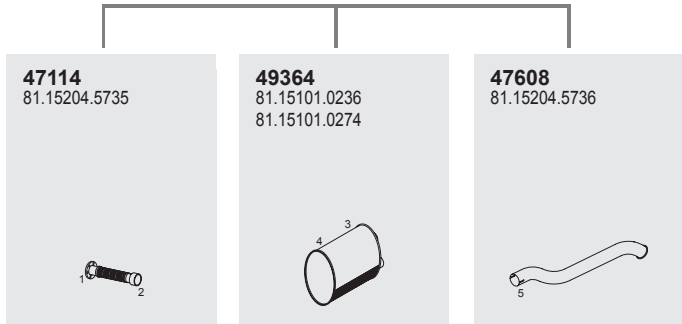

Horizontal
RHD
Standard mounting

248

248

Series NL 202

System No.: 247200025

Type

A10
NL 202
10/95 →

Front pipe Silencer Tail pipe