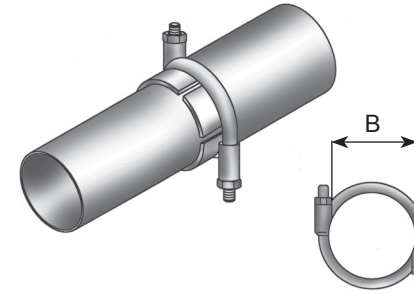

Circle Clamps

Dinex	B mm	Inch
ZINC		
99082	76,0 - 82,0	3
99094	83,0 - 94,0	3 1/2
99107	95,0 - 107,0	4
99114	108,0 - 144,0	4 1/4
99119	115,0 - 119,0	4 1/2
99132	120,0 - 132,0	5
99154	142,0 - 154,0	6