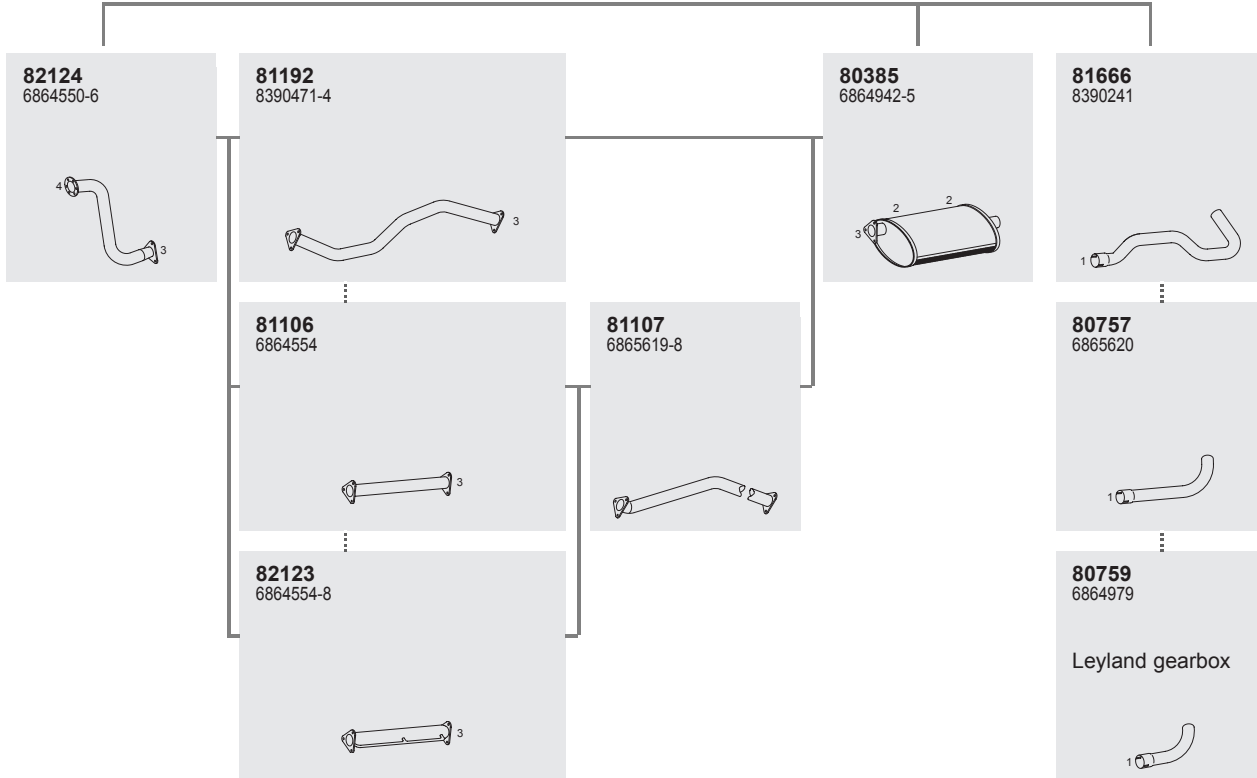

466

466

Series AILSA

System No.: 280200012

Manufacturers part number are quoted for reference only

Type

Ailsa Mark II
Mark III
1977 →
B55
B57

Front pipe

Silencer

Tail pipe

Mounting Parts

1	2	3	4
90092	80949 6850149 324842	50913	80972 466390-2

Horizontal
RHD
Standard moun-
ting