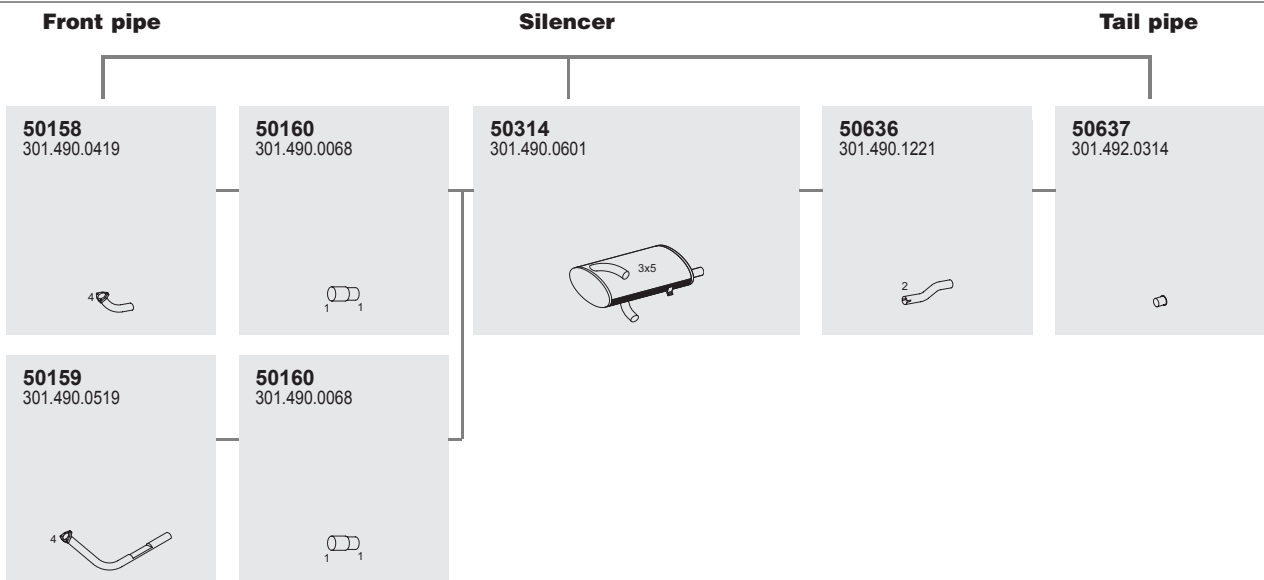

Series 0 303

System No.: 250200016

Manufacturers part number are quoted for reference only

Type	BM
0 303	301.105
	301.115
WB 4150, 4156, 4521, 5083, 6330	301.125
	301.135
	301.165
►CHno 039.438	600.109
Built by Mercedes	600.110
	600.111
►CHno 040.793	600.131
Not built by Mercedes	600.150
	600.151
	600.159
	600.160
	600.161
	600.190