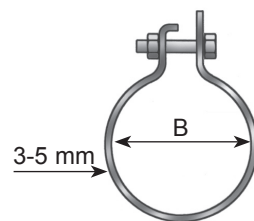

Dinex Seal Clamps

Dinex	Dinex	B mm	Inch
ALU	INOX		
99852	99851	51,0 - 54,0	2
99859	99858	54,0 - 57,0	2 1/4
99861	99860	60,0 - 63,0	2 3/8
99865	99864	64,0 - 67,0	2 1/2
99867	99866	66,0 - 69,0	2 5/8
99872	99871	71,0 - 74,0	2 3/4
99878	99877	78,0 - 81,0	3
99881	99880	81,0 - 84,0	3 1/8
99886	99885	86,0 - 89,0	3 1/3
99891	99890	90,0 - 93,0	3 1/2
99893	99892	91,0 - 94,0	3 1/2
99901	99900	101,0 - 105,0	4
99904	99903	102,0 - 106,0	4
99911	99910	111,0 - 116,0	4 3/8
99916	99915	115,0 - 119,0	4 1/2
99921	99920	122,0 - 127,0	4 3/4
99925	99928	128,0 - 132,0	5
99954	99953	153,0 - 158,0	6

V-Clamps

Dinex	INOX	A mm	A Inch	B mm
44805	76,0	3		101,6
70804	101,6	4		121,0
68835	114,3	4 1/2		129,0
70838	127,0	5		150,0

Dinex Premium V-Clamps

Dinex	INOX	A mm	A Inch	B mm
78890	76,0	3		101,6
78803	101,6	4		121,0
78815	114,0	4 1/2		129,0
78828	127,0	5		150,0

Manufactures part number are quoted for reference only

U-Bolt & DIN Clamps

U-Bolt Clamps - M8

Dinex	ZINC	A mm	B mm	B Inch	C mm
90028		50,0	29,0	1 1/8	25,0
90032		60,0	32,0	1 1/4	23,0
90035		62,0	37,0	1 3/8	26,0
90038		60,0	38,0	1 1/2	26,0
90041		70,0	44,0	1 5/8	29,0
90045		75,0	45,0	1 3/4	25,0
90048		75,0	48,0	1 7/8	25,0
90052		75,0	52,0	2	25,0
90054		85,0	54,0	2 1/8	25,0
90057		85,0	57,0	2 1/4	40,0
90060		90,0	60,0	2 3/8	33,0
90064		95,0	65,0	2 1/2	35,0
90067		90,0	67,0	2 5/8	22,0
90070		95,0	70,0	2 3/4	22,0
90073		96,0	73,0	2 7/8	22,0
90076		100,0	76,2	3	20,0
90079		120,0	80,0	3 1/8	32,0
90083		110,0	83,0	3 1/4	24,0
90089		115,0	88,9	3 1/2	24,0
90092		130,0	92,0	3 5/8	30,0
90095		135,0	95,3	3 3/4	40,0
90102		130,0	102,0	4	24,0
90106		140,0	105,0	4 1/8	35,0
90114		150,0	114,0	4 5/8	40,0
90127		165,0	127,0	5	33,0
90129		177,0	130,0	5 1/8	48,0
90165		220,0	165,0	6 1/2	55,0