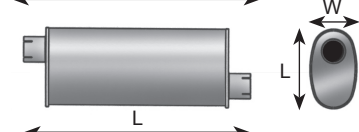

Dinex					
ALU	HP	L mm	WxL	Inlet	Outlet
24313	300-450	1240	251x327	115,0 ID	115,0 ID