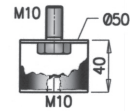

M 10

49838
81.96210.0101