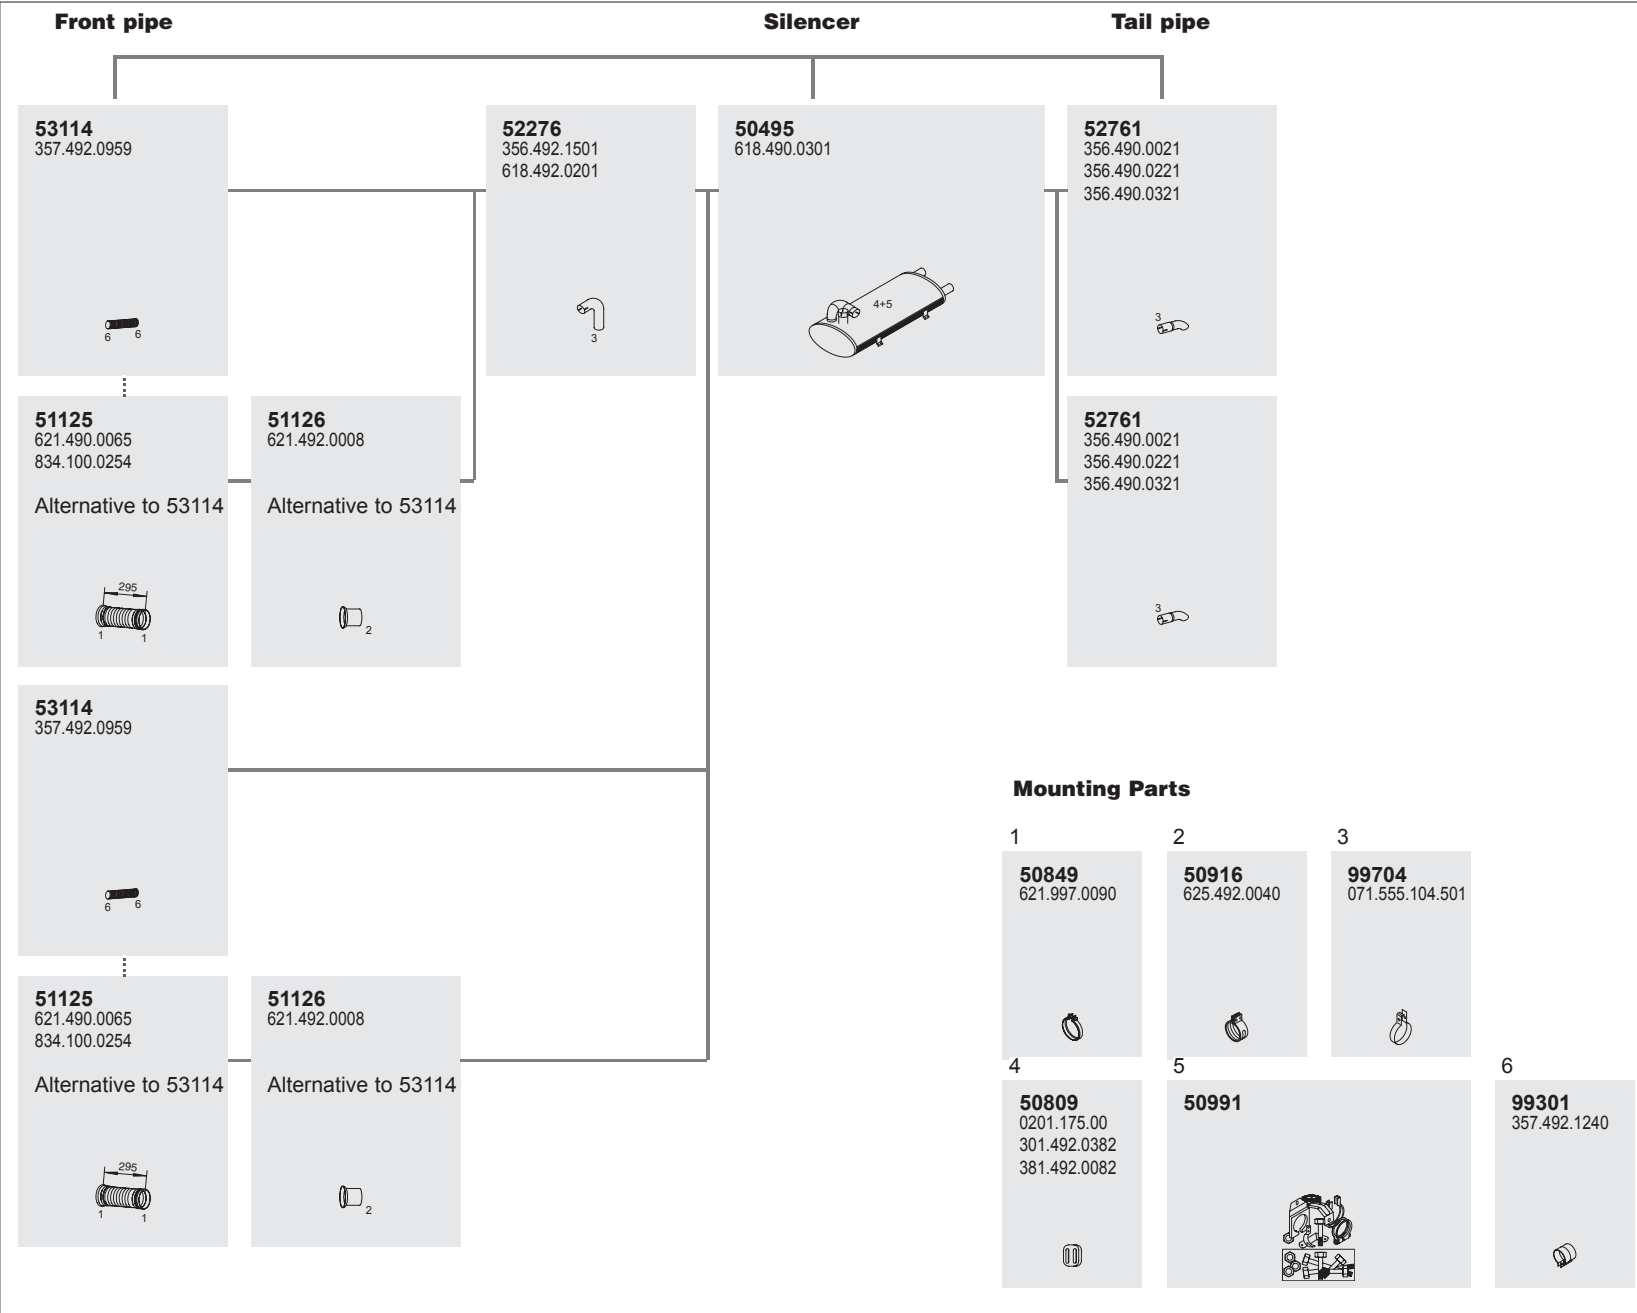

Series 0 350

System No.: 250200053

Manufacturers part number are quoted for reference only

Type	BM
0 350	613.455
Tourismo	613.485

Horizontal
RHD
Standard moun-
ting