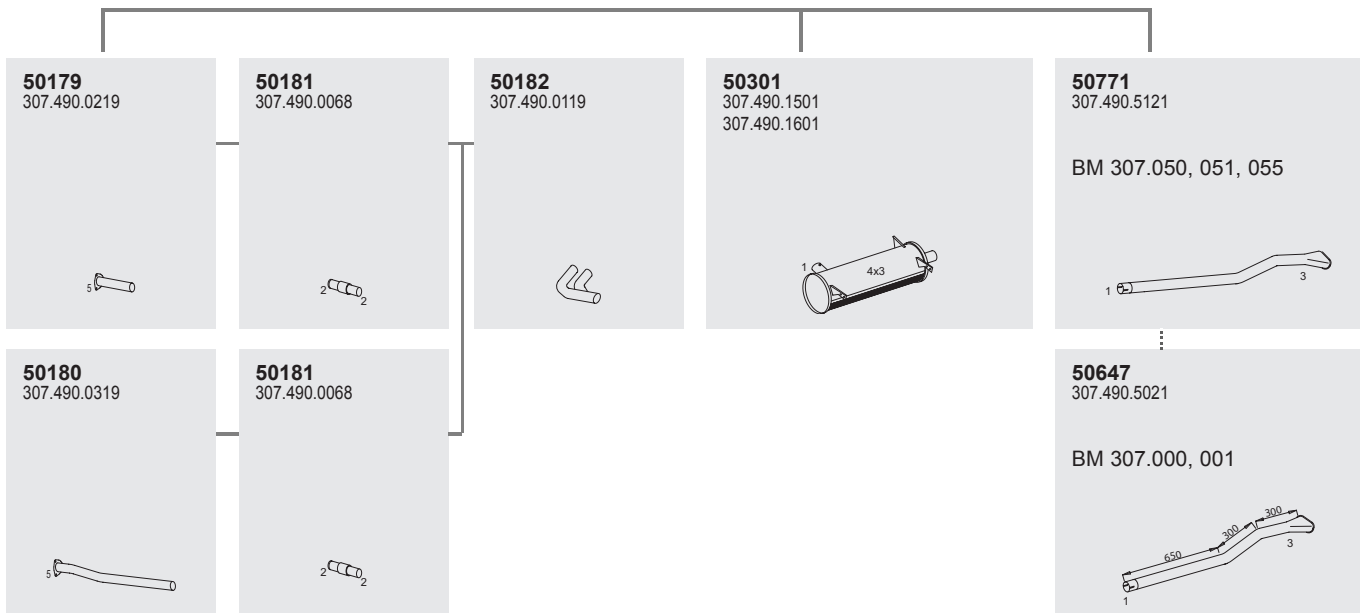

Series 0 305

System No.: 250200037

Manufacturers part number are quoted for reference only

Type   **BM**

0 305   307.000
004.703 ▶CHno   307.001
033.192   307.050
                                            307.051
                                            307.055

Including
004. 316, 586,
634, 640, 650,
662, 673
033. 380, 388,
409, 437, 460,
485, 510, 534,
535, 546, 558,
559, 570, 588,
589, 610, 620,
621, 641, 649,
650, 669, 678,
679

Front pipe

Silencer

Tail pipe