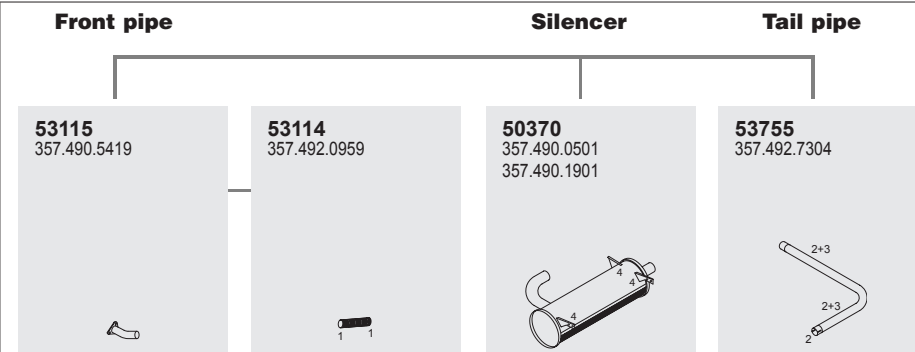

Mounting Parts

1	2	3	4
99301 357.492.1240	99704 071.555.104.501	50907 322.504.0212 676.490.0001	50839 357.492.0182 000.492.0082 305.492.0182

Horizontal
RHD
Standard moun-
ting

294

294

Series CITY BUS

System No.: 250200066