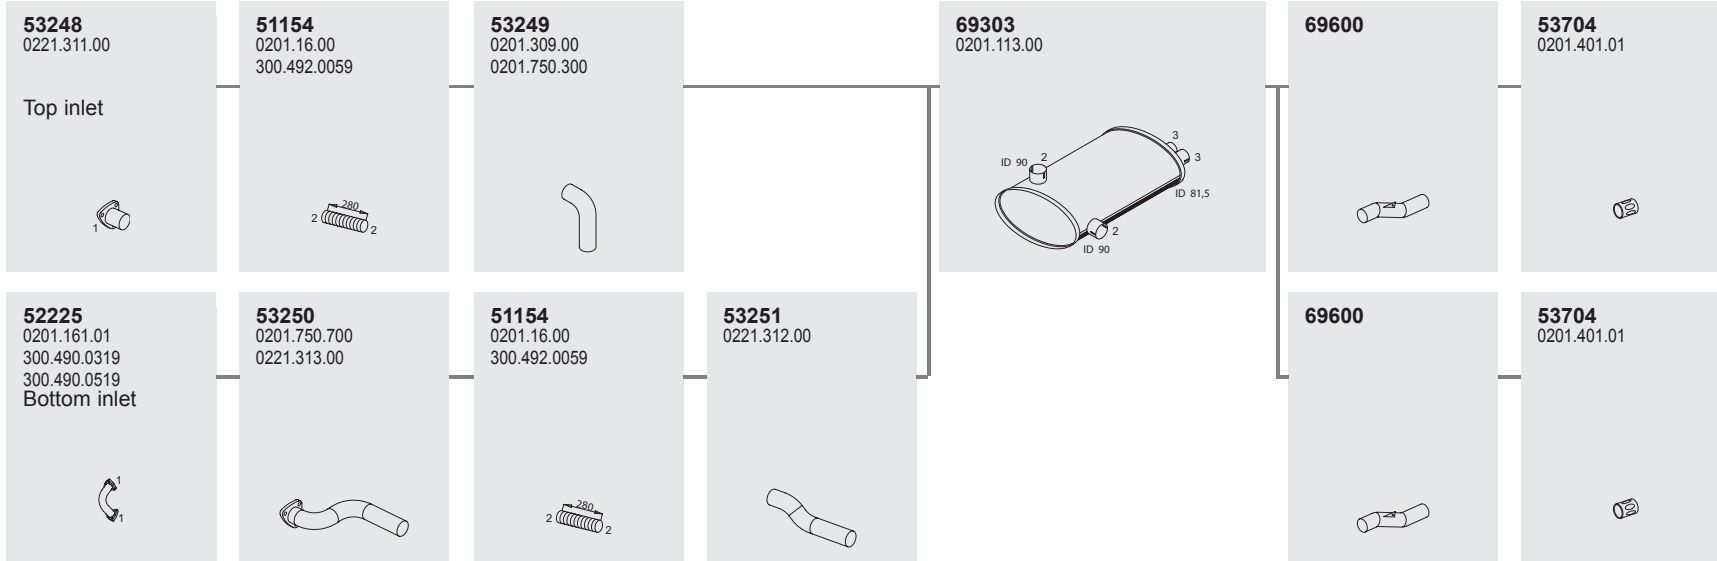

Series JETLINER

System No.: 255200007

Manufacturers part number are quoted for reference only

Type

Jetliner
V8 OM442 A
Mercedes Engine

Front pipe

Silencer

Tail pipe