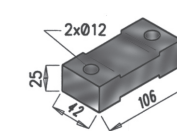

21828
0298390