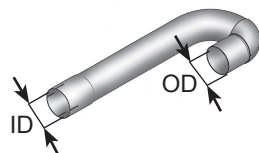

Dinex		
ALU	ID/OD mm	Inch
68642	111,5 / 110,0	4 3/8 - 4 3/8
68669	111,0 / 114,0	4 3/8 - 4 1/2