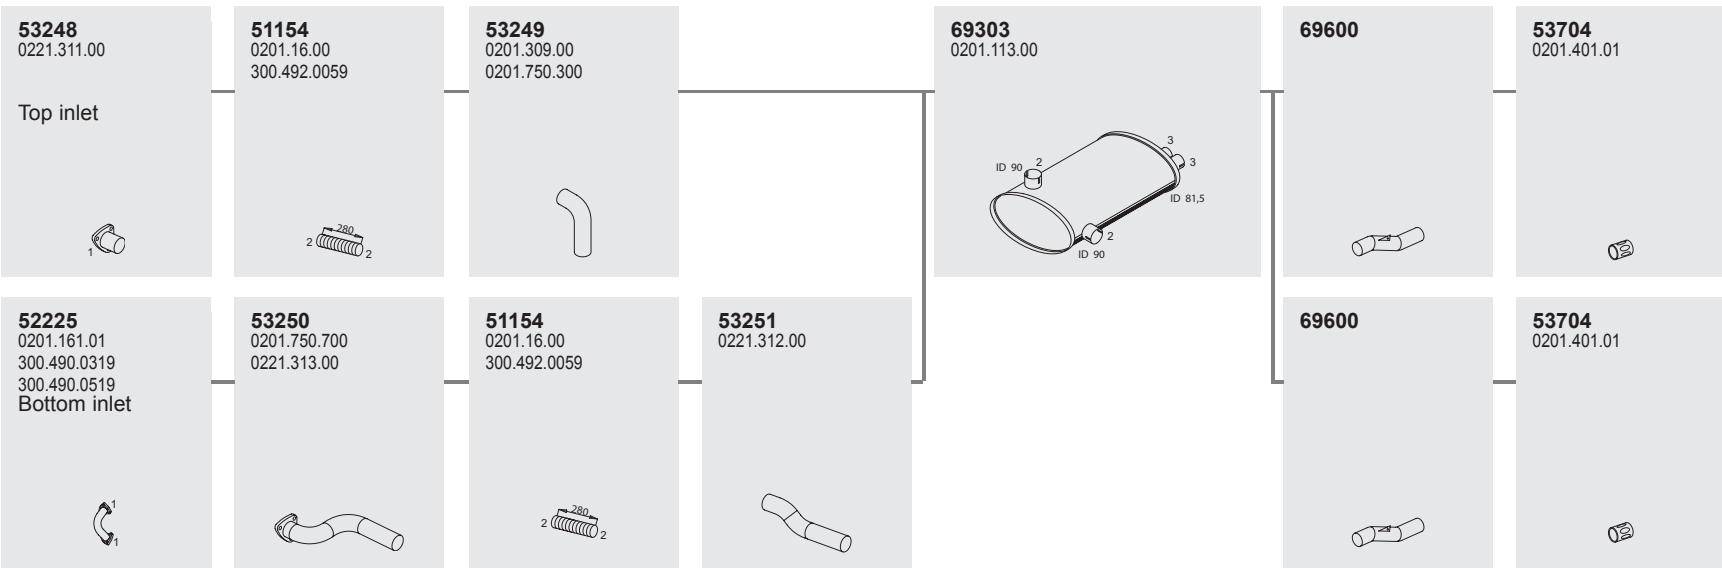

NEOPLAN

358 Manufacturers part number are quoted for reference only

358

Series CITYLINER

System No.: 255200006

Type

Cityliner
V8 OM442 A
Mercedes Engine

Front pipe

Silencer

Tail pipe

Mounting Parts

1	2	3
50903 302.490.0080 0201.315.08	99794 1801.315.00 1801.348.00	99785 1801.409.00

Horizontal
RHD
Standard moun-
ting