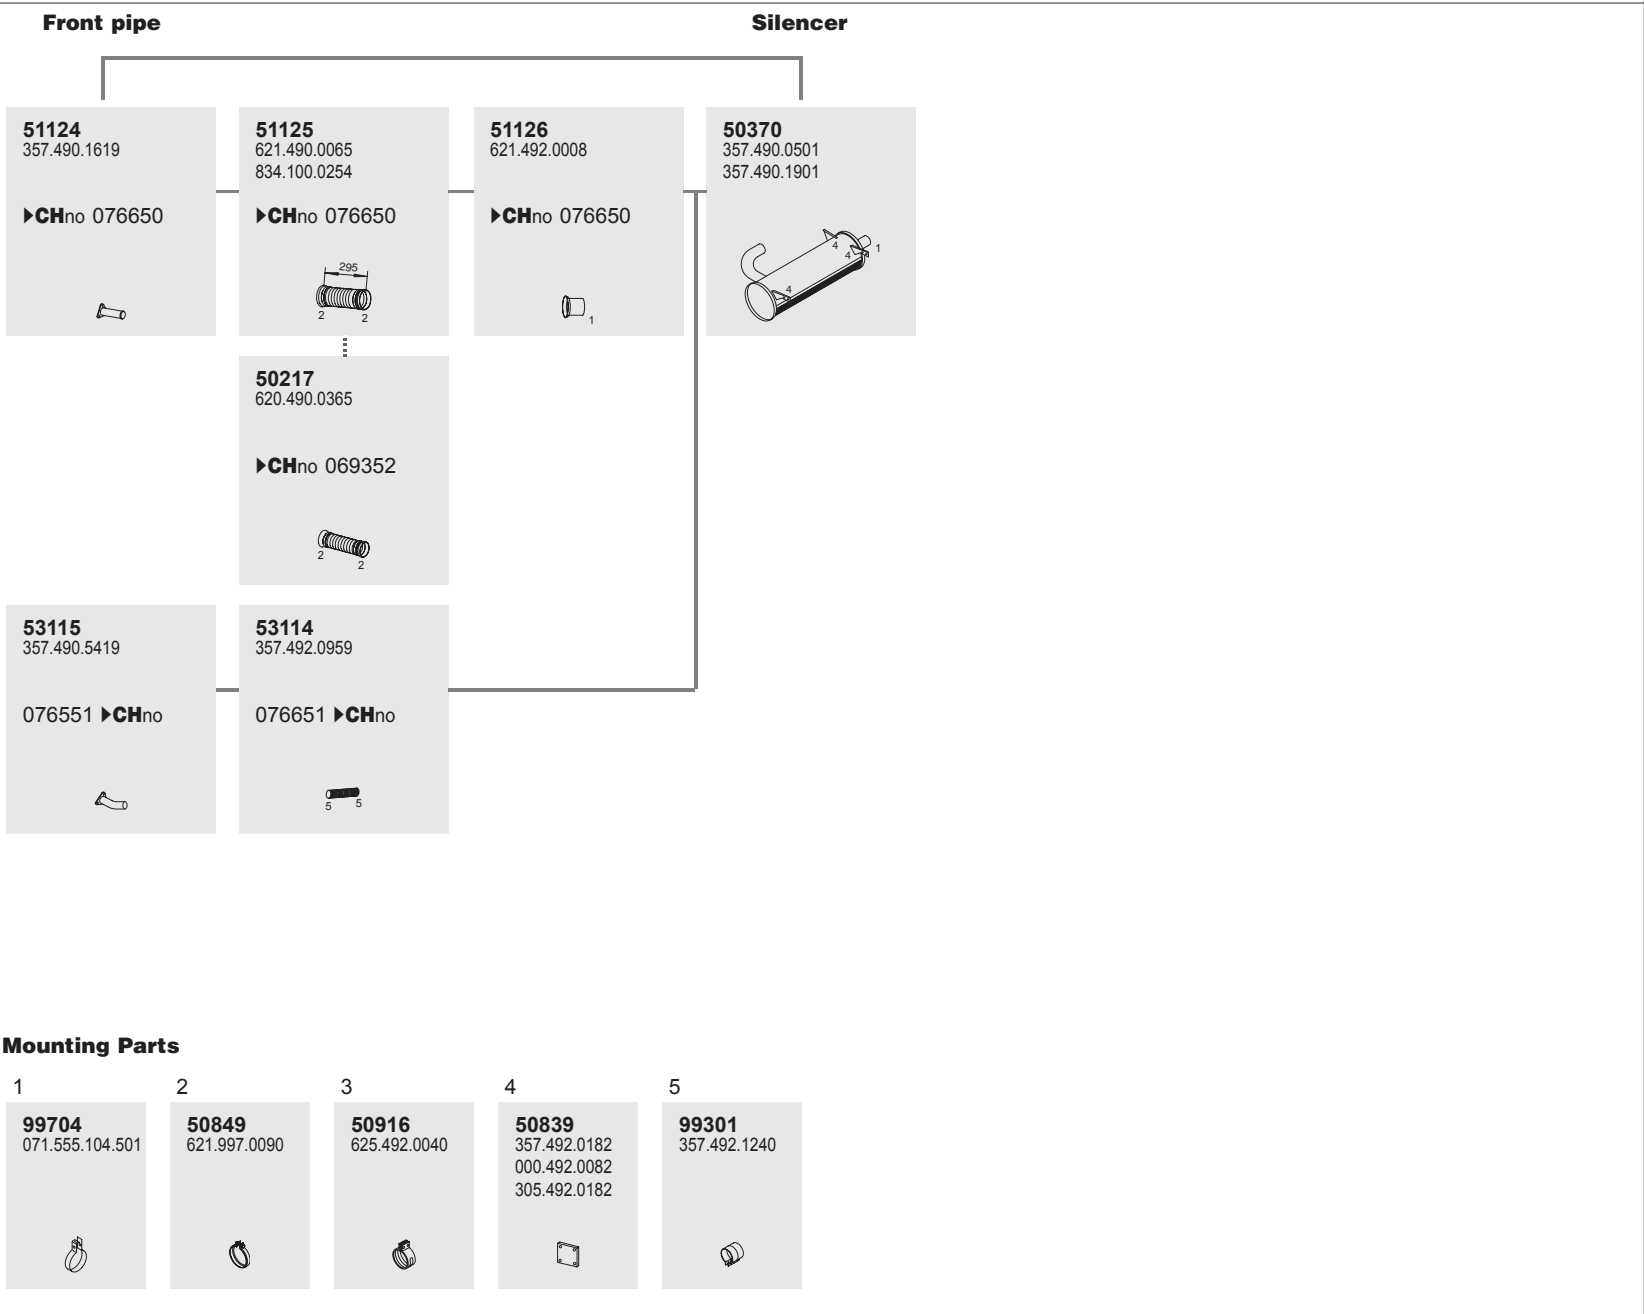

338 Manufacturers part number are quoted for reference only

338

Series 0 405GTD

System No.: 250200057

Type	BM
0 405GTD	357.250
BM 357.250	357.260
069464 ▶CHno only