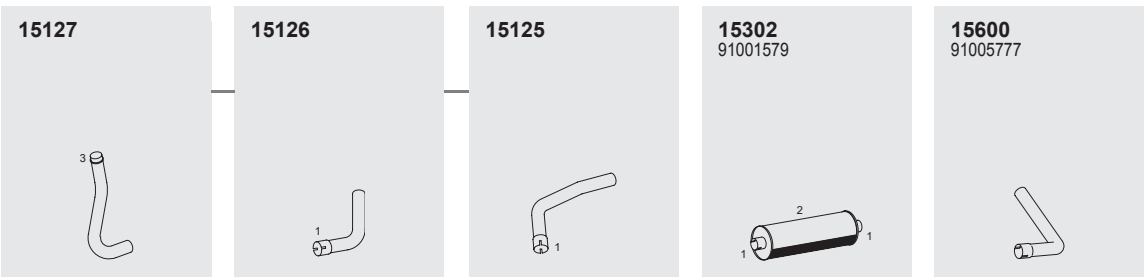

Series YRQ

System No.: 215200005

Manufacturers part number are quoted for reference only

Type

HP500
Non Turbo

Front pipe

Silencer

Tail pipe