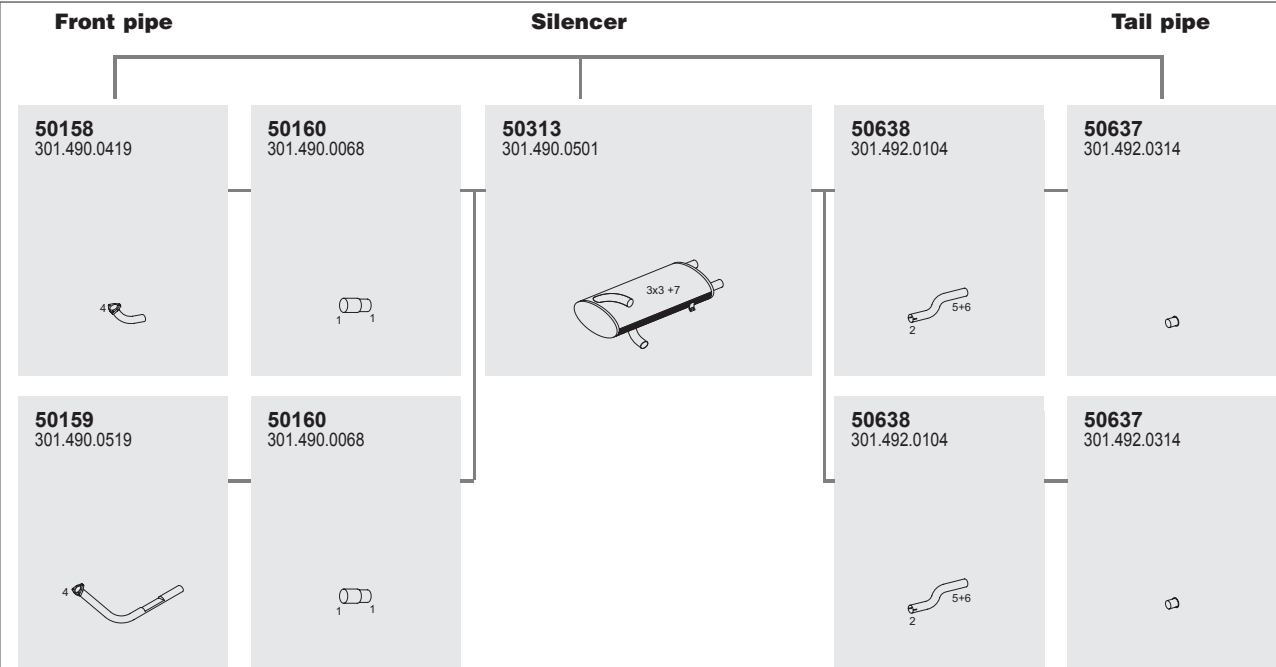

Horizontal
RHD
Standard mounting

Series 0 303

System No.: 250200020

Manufacturers part number are quoted for reference only

Type	BM
0 303	301.203
WB 5381	301.213
	301.223
	301.233
	301.263
	301.273

Mounting Parts