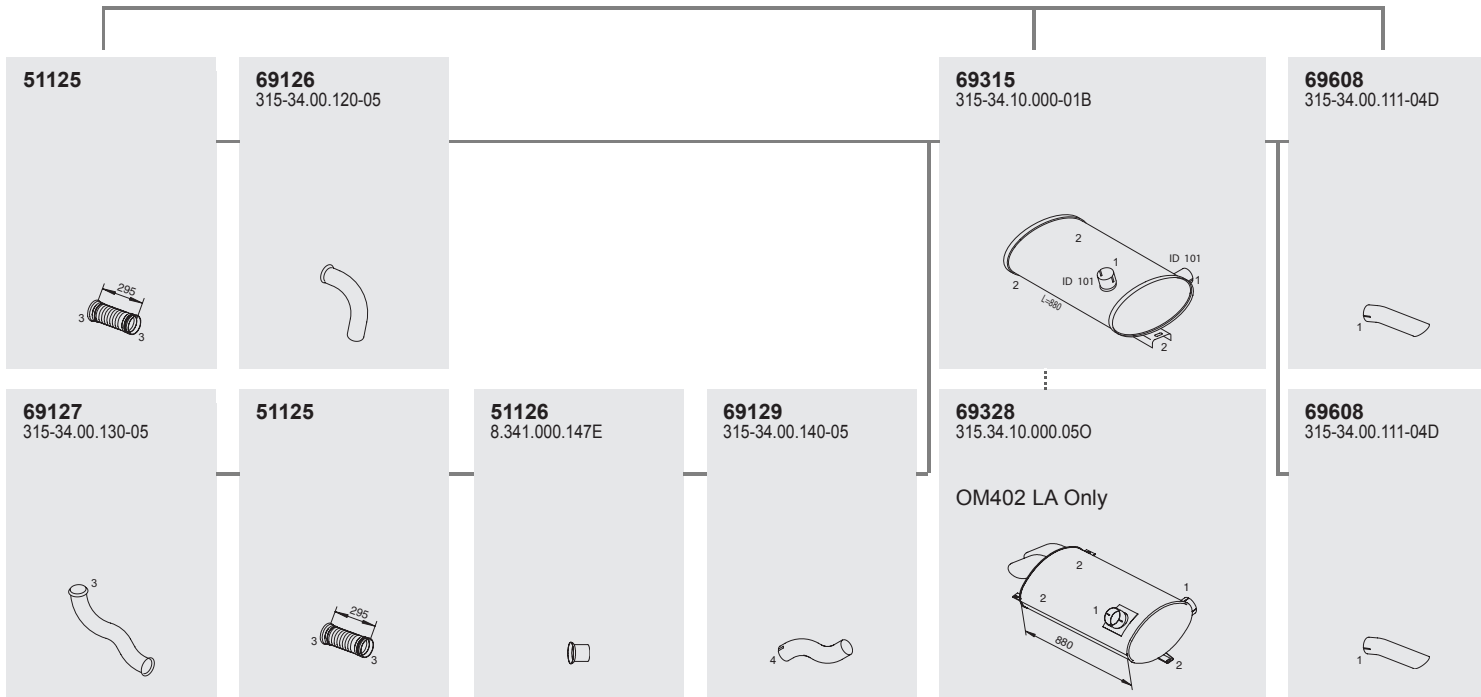

Silencer

Tail pipe

Mounting Parts

Horizontal
RHD
Standard moun-
ting

INDEX

VOLVO

TYPE/MODEL

Ailsa465
B6467
B6 BLE468
B7 L469
B7 L DD470
B7 R471
B7 RLE472
B7 TL473
B9 M474
B10 B482
B10 BLE485
B10 L488
B10 LA490
B10 M492
B12506
B12 B508
B12 M509
B57510
B58511
B59515
City Bus518
DH 10A522
Olympian523
Webasto525