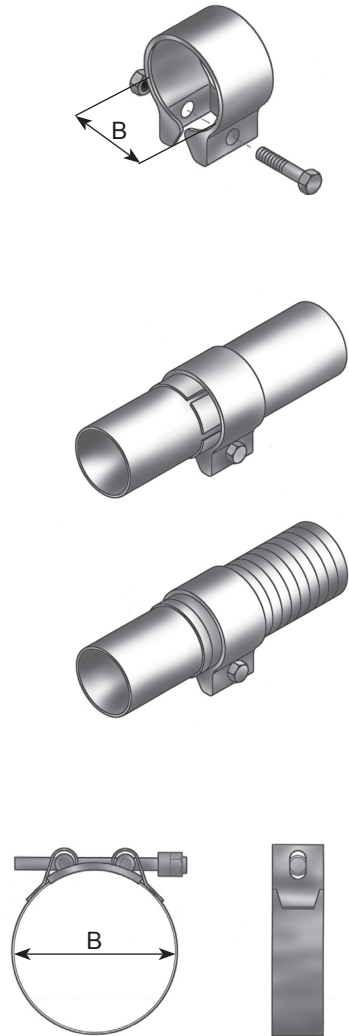

Heavy Duty, Band, Dinex Seal Clamps & V-Clamps

Manufacturers part number are quoted for reference only

Heavy Duty Clamps

Dinex	ALU	B mm	Inch
99548	45,5 - 48,5	1 7/8	
99550	47,5 - 50,5	2	
99553	50,5 - 53,5	2 1/8	
99555	52,5 - 55,5	2 1/8	
99558	55,5 - 58,5	2 1/4	
99560	57,5 - 60,5	2 3/8	
99563	60,5 - 63,5	2 1/2	
99565	62,5 - 65,5	2 1/2	
99568	65,5 - 68,5	2 5/8	
99570	67,5 - 70,5	2 3/4	
99573	71,5 - 73,5	2 7/8	
99575	73,5 - 75,5	2 7/8	
99578	75,5 - 78,5	3	
99580	77,5 - 80,5	3 1/8	
99585	82,5 - 85,5	3 1/4	
99590	87,5 - 90,5	3 1/2	
99594	91,5 - 94,5	3 5/8	
99600	97,5 - 100,5	3 3/4	
99604	101,5 - 104,5	4	
99607	104,5 - 107,5	4 1/8	
99610	107,5 - 110,5	4 1/4	
99614	111,5 - 114,5	4 1/2	
99620	117,5 - 120,5	4 3/4	
99624	121,5 - 124,5	4 7/8	
99627	124,5 - 127,5	4 7/8	
99630	127,0 - 130,5	5	
99633	130,5 - 133,5	5 1/8	

Band Clamps

Dinex	INOX	B mm	Inch
99150	50,0 - 55,0	2	
99157	55,0 - 59,0	2 1/4	
99160	59,0 - 63,0	2 3/8	
99164	63,0 - 68,0	2 1/2	
99176	79,0 - 80,0	3	
99189	91,0 - 97,0	3 1/2	
99202	104,0 - 112,0	4	
99214	112,0 - 121,0	4 1/2	
99227	121,0 - 133,0	5	
99235	130,0 - 140,0	5 1/2	

Dinex Seal Clamps

Dinex	Dinex	B mm	Inch
ALU	INOX		
99852	99851	51,0 - 54,0	2
99859	99858	54,0 - 57,0	2 1/4
99861	99860	60,0 - 63,0	2 3/8
99865	99864	64,0 - 67,0	2 1/2
99867	99866	66,0 - 69,0	2 5/8
99872	99871	71,0 - 74,0	2 3/4
99878	99877	78,0 - 81,0	3
99881	99880	81,0 - 84,0	3 1/8
99886	99885	86,0 - 89,0	3 1/3
99891	99890	90,0 - 93,0	3 1/2
99893	99892	91,0 - 94,0	3 1/2
99901	99900	101,0 - 105,0	4
99904	99903	102,0 - 106,0	4
99911	99910	111,0 - 116,0	4 3/8
99916	99915	115,0 - 119,0	4 1/2
99921	99920	122,0 - 127,0	4 3/4
99925	99928	128,0 - 132,0	5
99954	99953	153,0 - 158,0	6

V-Clamps

Dinex	INOX	A mm	A Inch	B mm
44805	76,0	3		101,6
70804	101,6	4		121,0
68835	114,3	4 1/2		129,0
70838	127,0	5		150,0

Dinex Premium V-Clamps

Dinex	INOX	A mm	A Inch	B mm
78890	76,0	3		101,6
78803	101,6	4		121,0
78815	114,0	4 1/2		129,0
78828	127,0	5		150,0