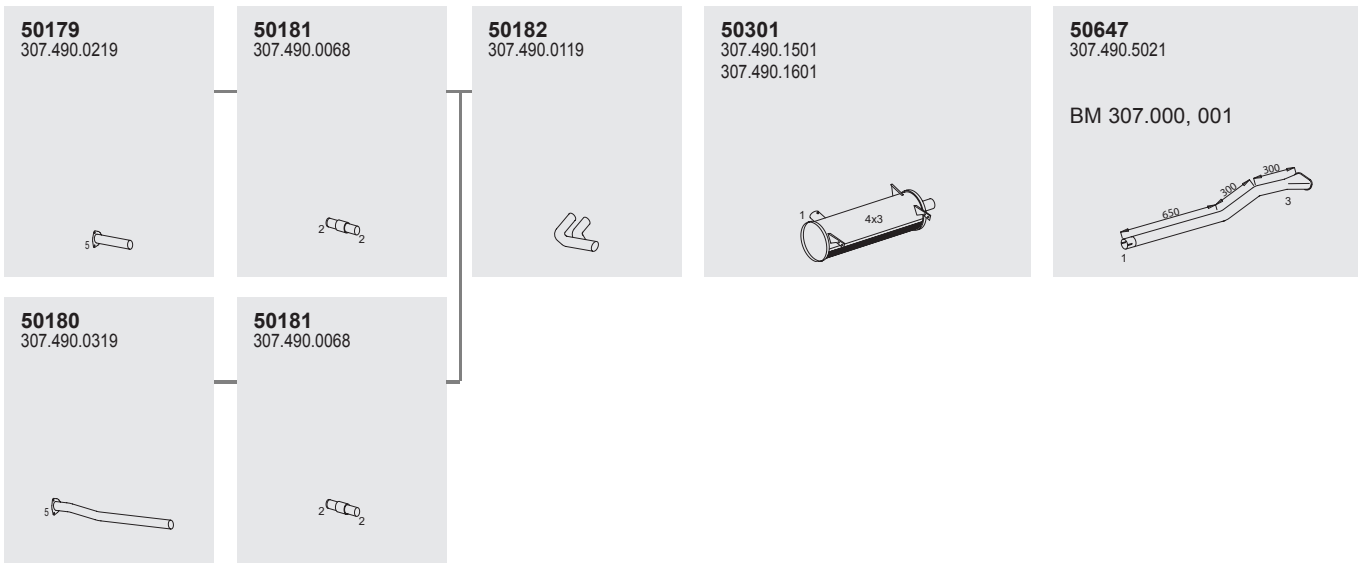

Series 0 305G

System No.: 250200039

Manufacturers part number are quoted for reference only

Type   **BM**

0 305G   307.000
307.001

►CHno 033.192

Including
033. 380, 388,
409, 437, 460,
485, 510, 534,
535, 546, 558,
559, 570, 588,
589, 610, 620,
621, 641, 649,
650, 669, 678,
679

Front pipe

Silencer

Tail pipe