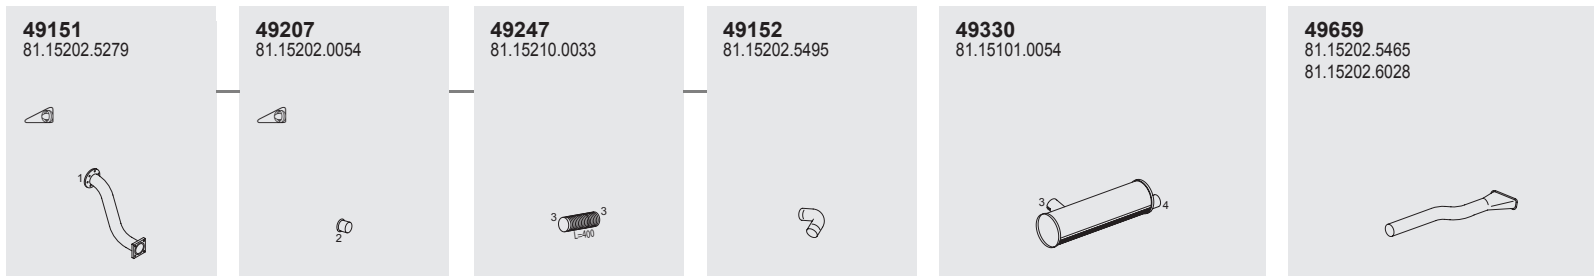

Series RUE 280

System No.: 247200014

Manufacturers part number are quoted for reference only

Type

597
280 PS
→ 35/83

Front pipe

Silencer

Tail pipe