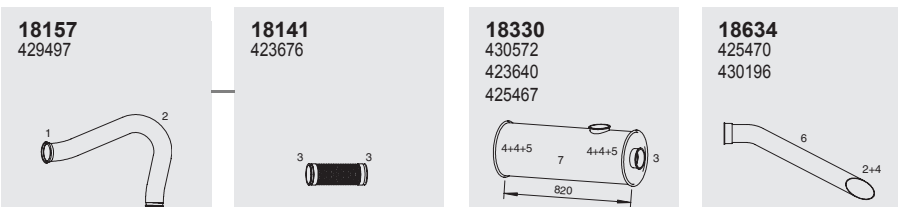

Tail pipe

Mounting Parts

1	2	3	4	5	6	7
70819	90106	70806	18904 657151	18811 656916	18905 424367	18908 424360

Horizontal
RHD
Standard mounting

Manufacturers part number are quoted for reference only

150

150

Series TRIDENT