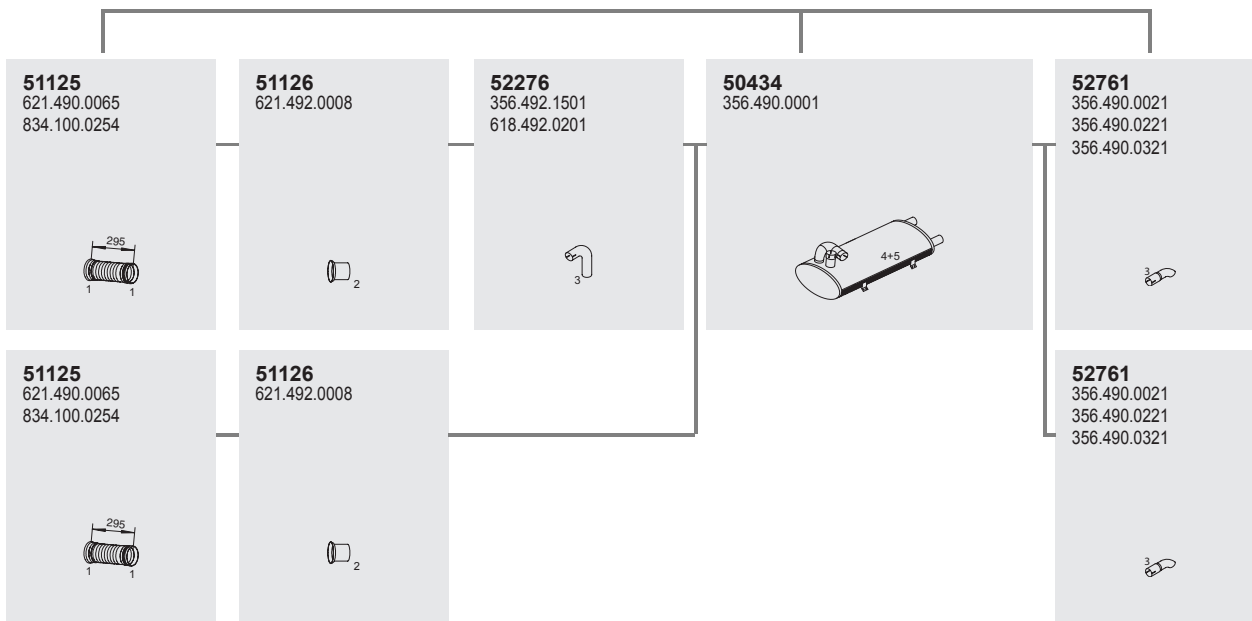

Series 0 404

System No.: 250200044

Manufacturers part number are quoted for reference only

Type   **BM**

0 404	356.225
WB 5245, 6250	356.235
	356.255
	356.303
	356.313
	356.323
	356.333
	356.343
	356.353
	356.363
	356.373
	356.403
	356.405
	356.406
	356.413
	356.415
	356.425
	356.435
	356.443
	356.445
	356.455
	356.465
	356.473
	356.475
	356.485
	356.495
	614.313
	614.413
	614.415
	614.435
	614.445
	614.448

Front pipe

Silencer

Tail pipe