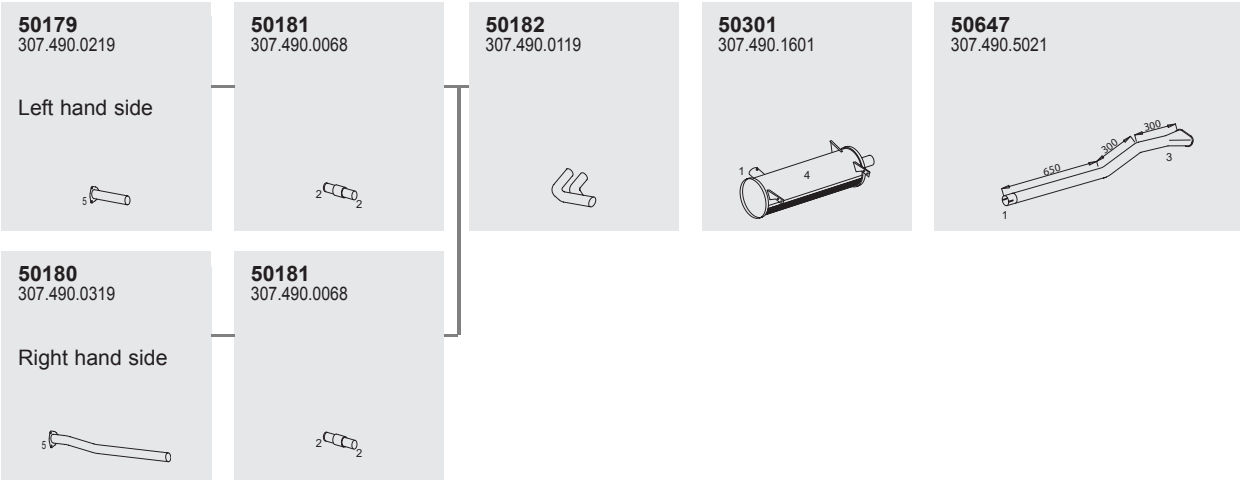

Series N 414

System No.: 255200001

Manufacturers part number are quoted for reference only

Type

N 414

Front pipe

Silencer

Tail pipe