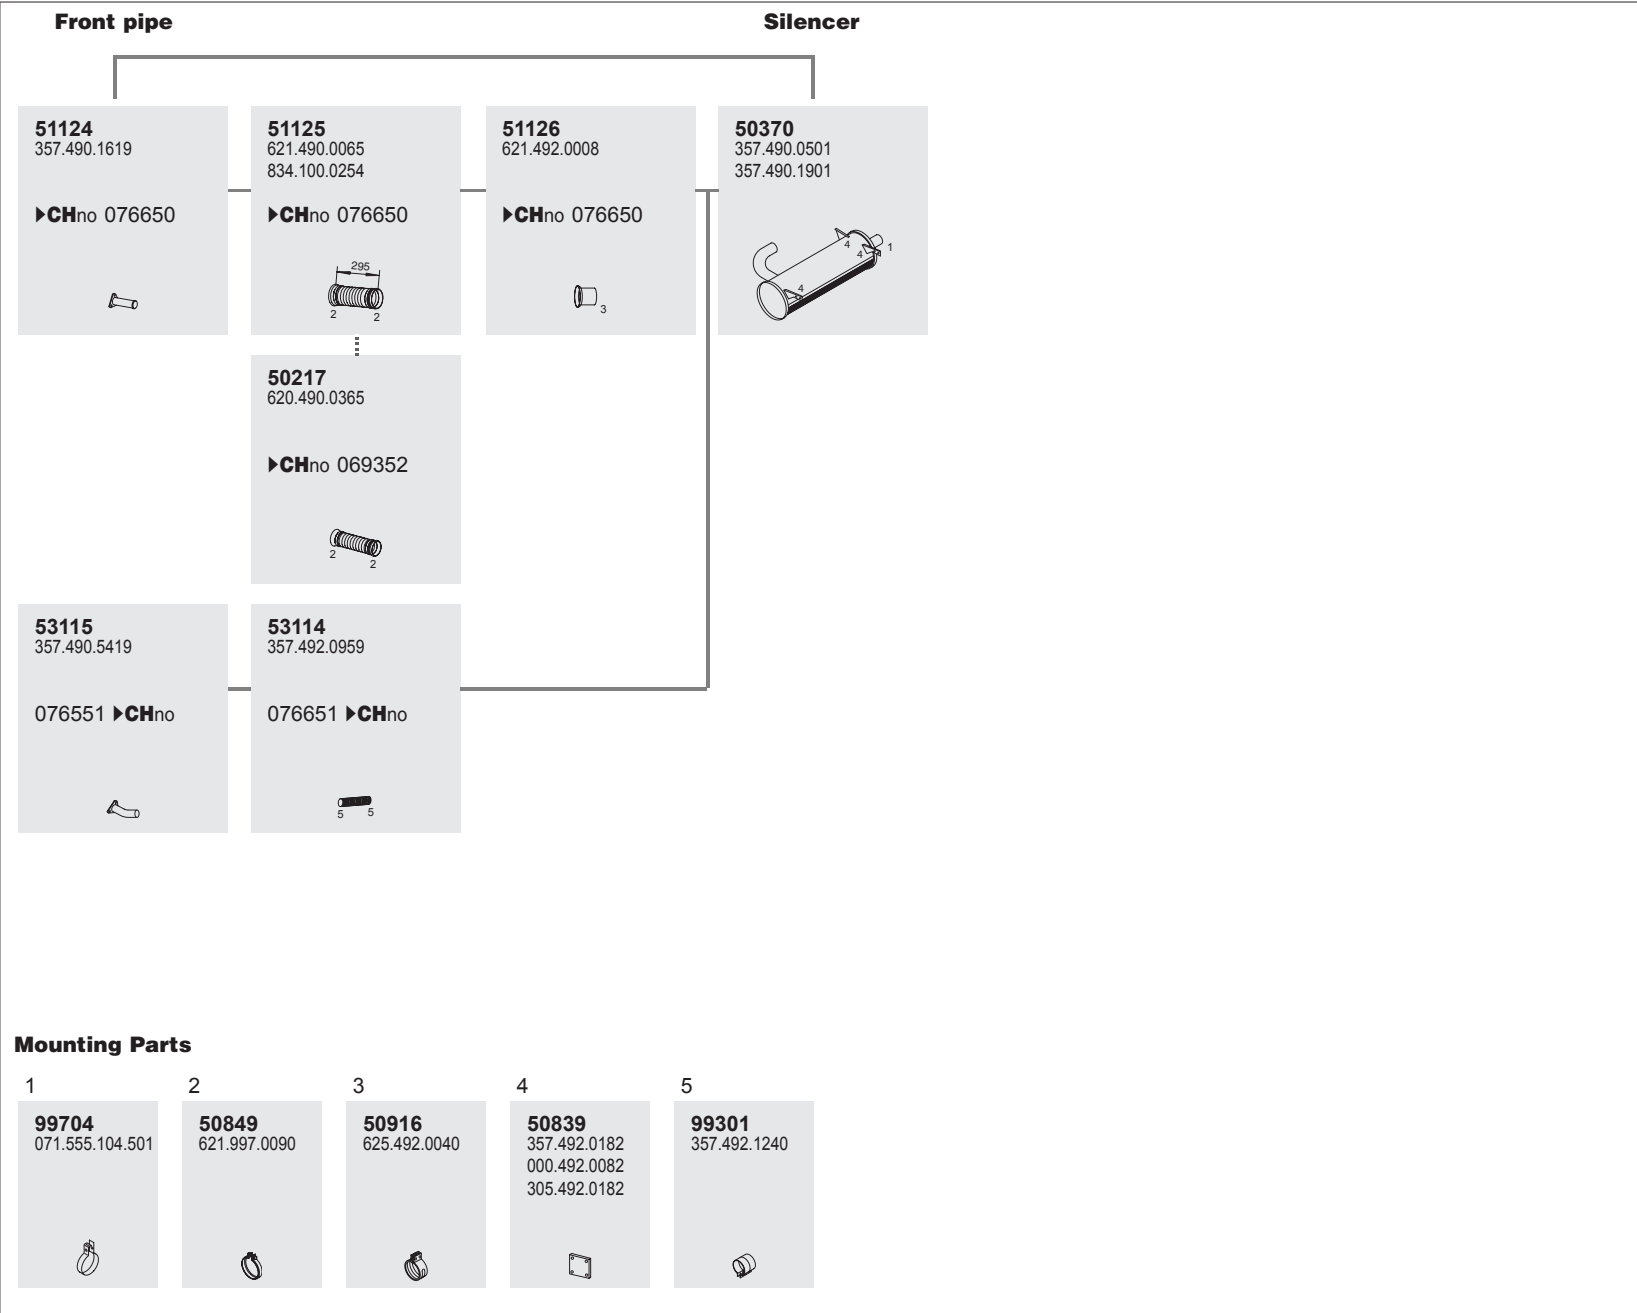

Horizontal
RHD
Standard moun-
ting

MERCEDES-BENZ

342

342

Series 0 408

System No.: 250200060

Manufacturers part number are quoted for reference only

Type	BM
0 408	357.150
WB 6150	357.160
WB 6150	357.180
BM 357.150, 160	357.501
069464 ▶CHno	357.601
only	612.000
	612.001
	612.010
	612.011
	612.020
	612.021
	612.216
	612.226