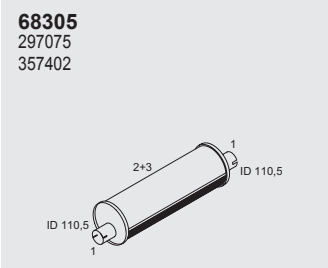

Silencer

68305
297075
357402

Mounting Parts

1	2	3
99114	68800 249970	68900 40607

Horizontal
RHD
Standard mounting