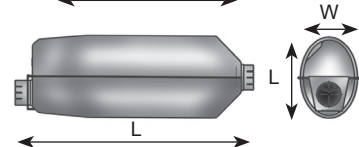

Dinex					
ALU	HP	L mm	WxL	Inlet	Outlet
68323	300-500	1115	271x375	115,0 ID	115,0 ID