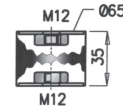

68900
40607