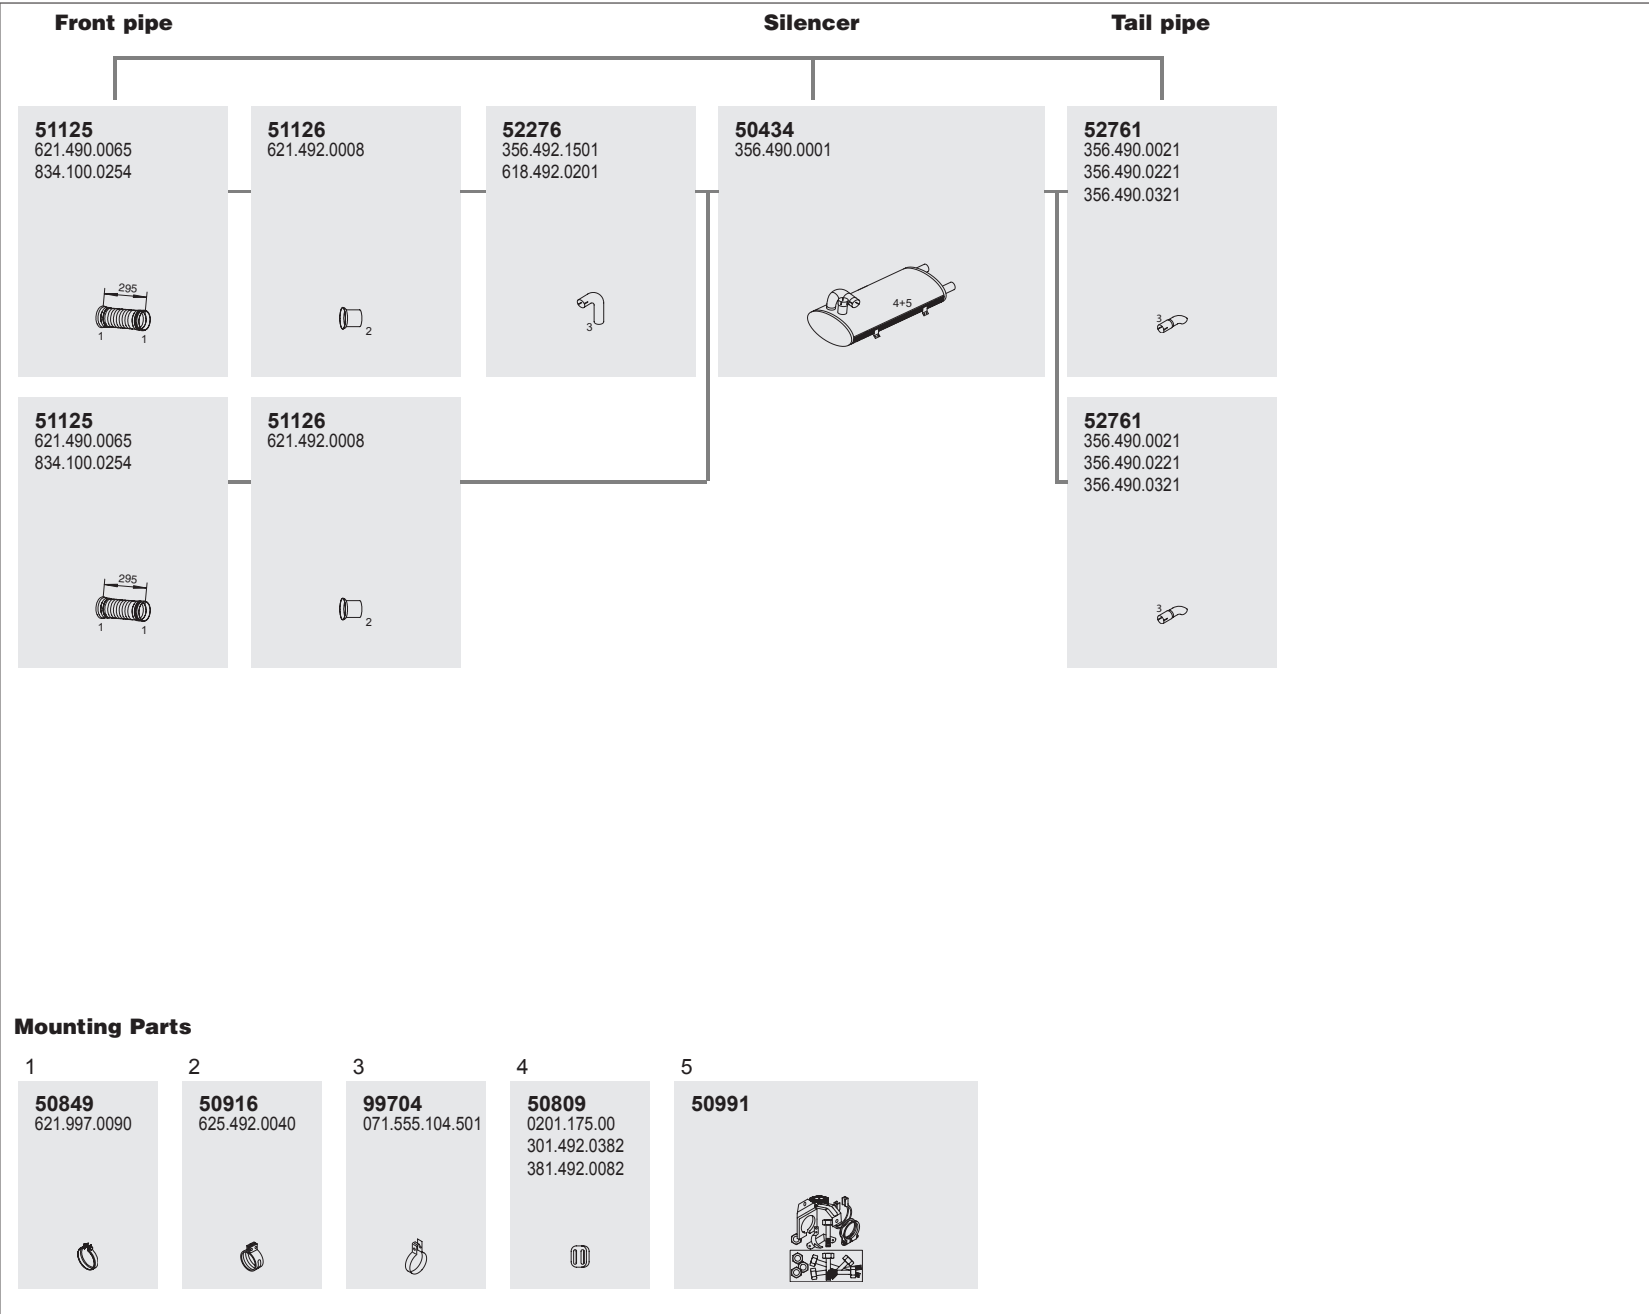

328
Manufacturers part number are quoted for reference only

328

Series 0 340

System No.: 250200046

Type
0 340

BM
600.442

Horizontal
RHD
Standard mounting

Series 0 350

System No.: 250200050

Manufacturers part number are quoted for reference only

Type	BM
0 350	613.355
Tourismo	613.385