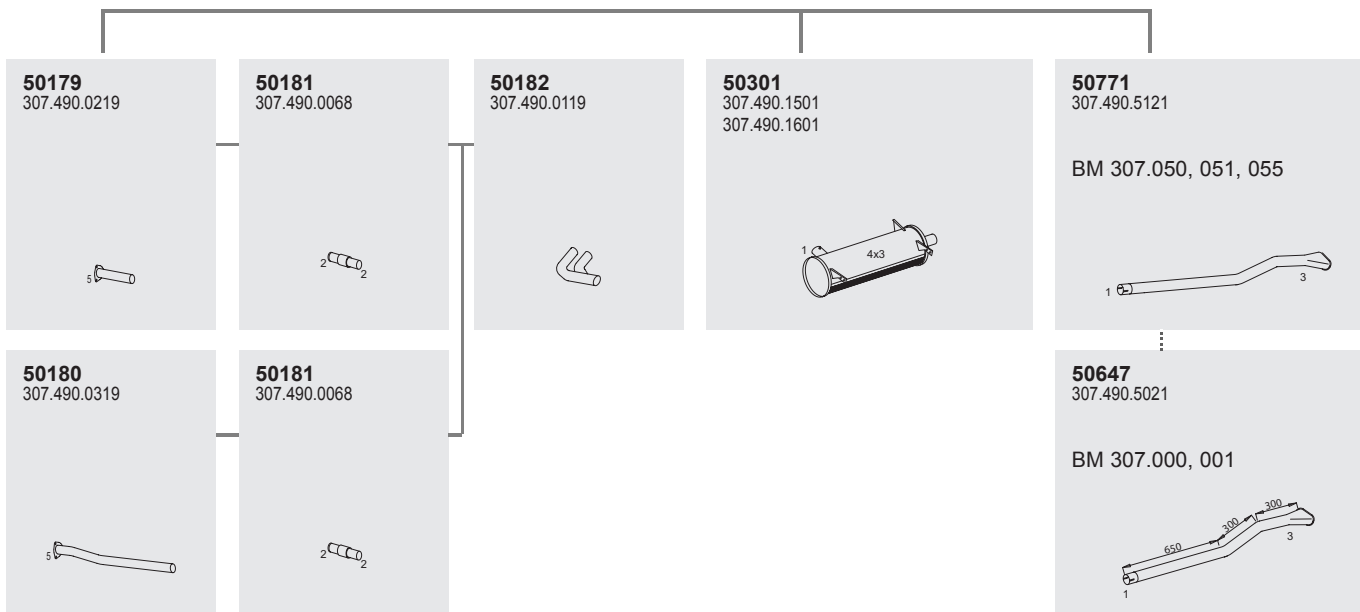

324

324

Series 0 307

System No.: 250200038

Type   **BM**

0 307   307.000
004.703   307.001
▶CHno 033.192   307.050
                                         307.051
                                         307.055
Including
004.316, 586,
634, 640, 650,
662, 673
033.380, 388,
409, 437, 460,
485, 510, 534,
535, 546, 558,
559, 570, 588,
589, 610, 620,
621, 641, 649,
650, 669, 678,
679

Front pipe

Silencer

Tail pipe