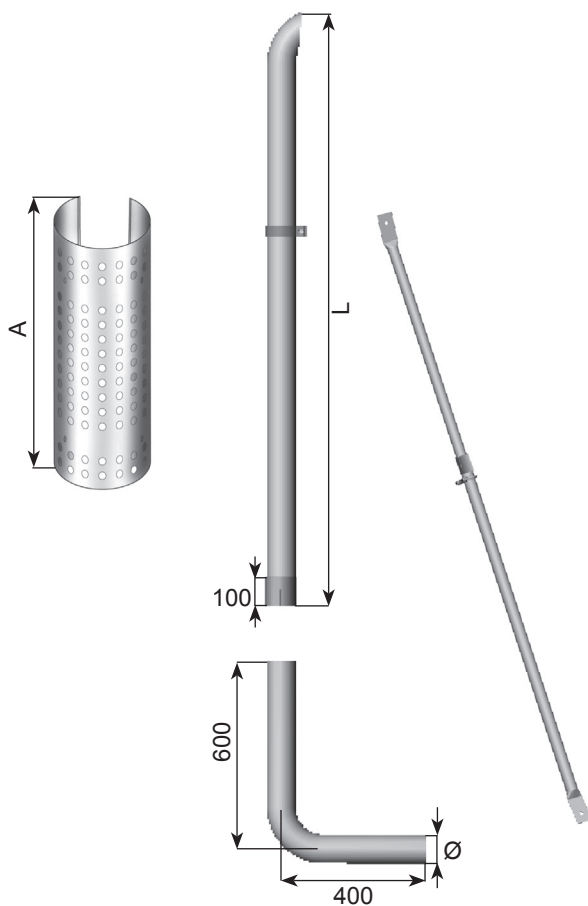

Vertical Outlet Pipe System

Manufactures part number are quoted for reference only

System	Ø	L mm	Heatshield	A mm	Tailpipe	Bend	Clamp	Cross bar
95611	80	1500	95582 ZINC	800	91681	91680	99780	95502
95612	80	2000	95582 ZINC	800	91682	91680	99780	95502
95613	80	2250	95582 ZINC	800	91683	91680	99780	95502
95602	90	1500	95589 ZINC	800	91691	91690	99789	95502
95603	90	2000	95589 ZINC	800	91692	91690	99789	95502
95604	90	2250	95589 ZINC	800	91693	91690	99789	95502
95608	100	1500	95503 ZINC	800	91601	91600	99700	95502
95609	100	2000	95503 ZINC	800	91602	91600	99700	95502
95610	100	2250	95503 ZINC	800	91603	91600	99700	95502
95605	120	1500	95521 ZINC	800	91621	91620	99720	95502
95606	120	2000	95521 ZINC	800	91622	91620	99720	95502
95607	120	2250	95521 ZINC	800	91623	91620	99720	95502

System	Ø	L mm	Heatshield	A mm	Tailpipe	Bend	Clamp	Cross bar
95590	100	1500	95504 ZINC	1200	91601	91600	99700	95502
95591	100	1500	95507 INOX	1200	91601	91600	99700	95502
95592	100	2000	95504 ZINC	1200	91602	91600	99700	95502
95593	100	2000	95507 INOX	1200	91602	91600	99700	95502
95594	100	2250	95504 ZINC	1200	91603	91600	99700	95502
95595	100	2250	95507 INOX	1200	91603	91600	99700	95502
95596	120	1500	95508 ZINC	1200	91621	91620	99720	95502
95597	120	1500	95509 INOX	1200	91621	91620	99720	95502
95598	120	2000	95508 ZINC	1200	91622	91620	99720	95502
95599	120	2000	95509 INOX	1200	91622	91620	99720	95502
95600	120	2250	95508 ZINC	1200	91623	91620	99720	95502
95601	120	2250	95509 INOX	1200	91623	91620	99720	95502

System	Ø	L mm	Heatshield	A mm	(Clamps x 2)	Tailpipe	Bend	Clamp	Cross bar
95615	101,6	2000	95532 INOX	1000	95802	91604	91605	99702	95502
95616	127,0	2000	95627 INOX	1000	95827	91627	91628	99702	95502