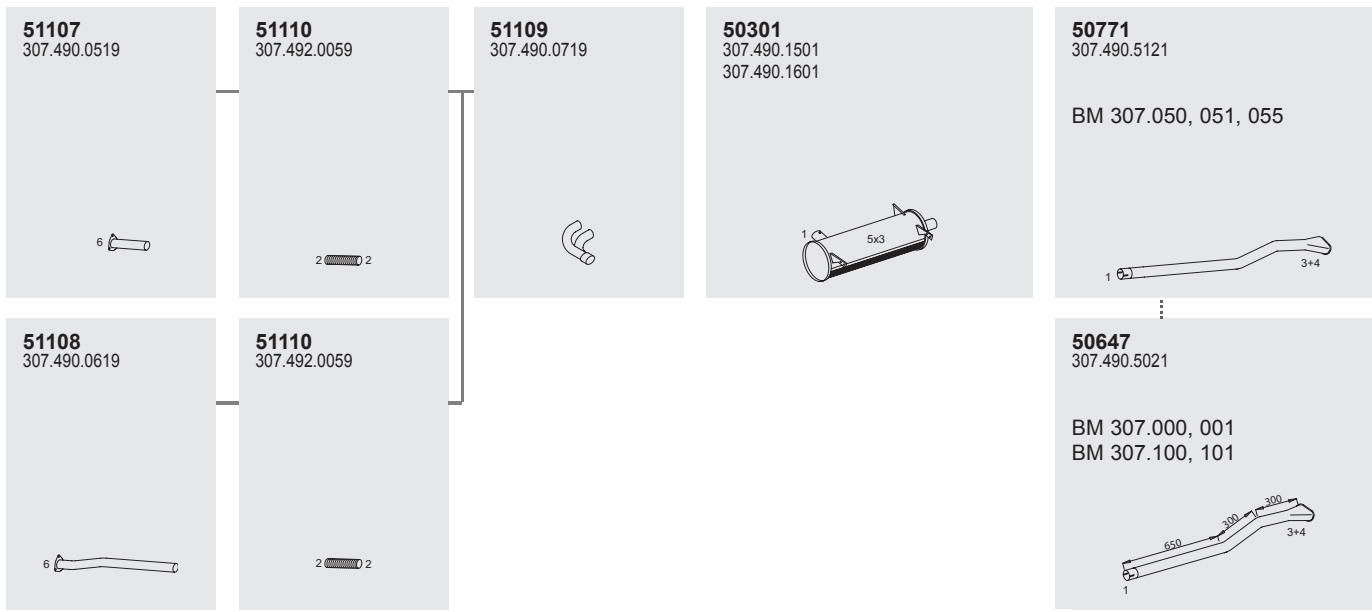

MERCEDES-BENZ

322

322

Series 0 305G

System No.: 250200041

Type   **BM**

0 305G   307.000
307.001
033.193 ▶CHno   307.050
307.051
Excluding   307.055
307.055
033.380, 388,   307.100
409, 437, 460,   307.101
485, 510, 534,
535, 546, 558,
559, 570, 588,
589, 610, 620,
621, 641, 649,
650, 669, 678,
679

Front pipe

Silencer

Tail pipe