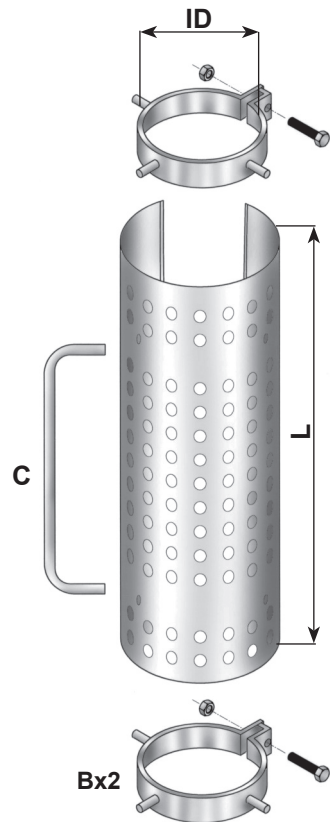

Heatshields

Manufacturers part number are quoted for reference only

Dinox	L mm	Dinox	B (x2)	ID mm	Dinox	C
INOX	1000	95876	76,2	95801		
95506	1000	95889	88,9	95801		
95520	1000	95802	101,6	95801		
95532	1000	95814	114,3	95801		
95545	1000	95827	127,0	95801		
95627	1000	95884	184,0	95801		
95614	1000	95906	206,0	95801		
95636	1000	95950	250,0	95801		
95680	1000	95984	284,0	95801		
95714	1000	68813	300,0