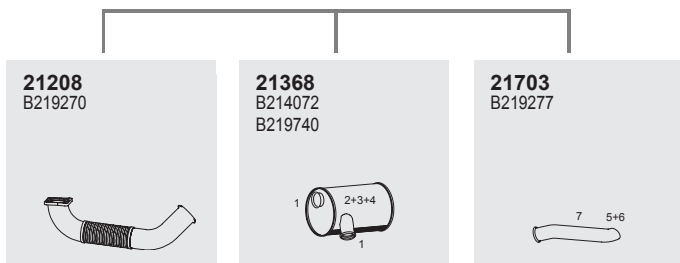

88
Manufacturers part number are quoted for reference only

Series FUTURA

System No.: 221200021

Type

FHD
1994 →
HP 340, 370, 430
DAF Engine

Front pipe Silencer Tail pipe

Mounting Parts

Horizontal
RHD
Standard mounting