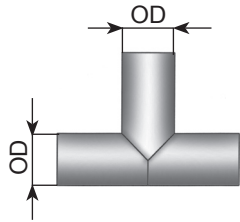

T & Y Adaptors, Connectors & By-directional Y-pipes

Manufactures part number are quoted for reference only

Dinex		
ALU	OD mm	Inch
91776	76,2	3
91789	88,9	3 1/2
91702	101,6	4
91714	114,3	4 1/2
91727	127,0	5