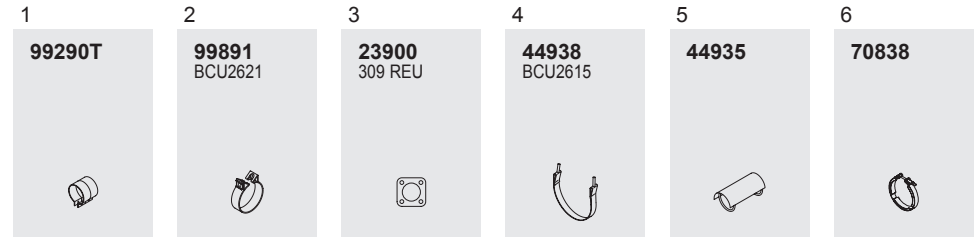

Gardner 6 LXB
Engine
Inox System

Front pipe

Silencer

Tail pipe

Mounting Parts

Horizontal
RHD
Standard moun-
ting

LEYLAND

Series OLYMPIAN