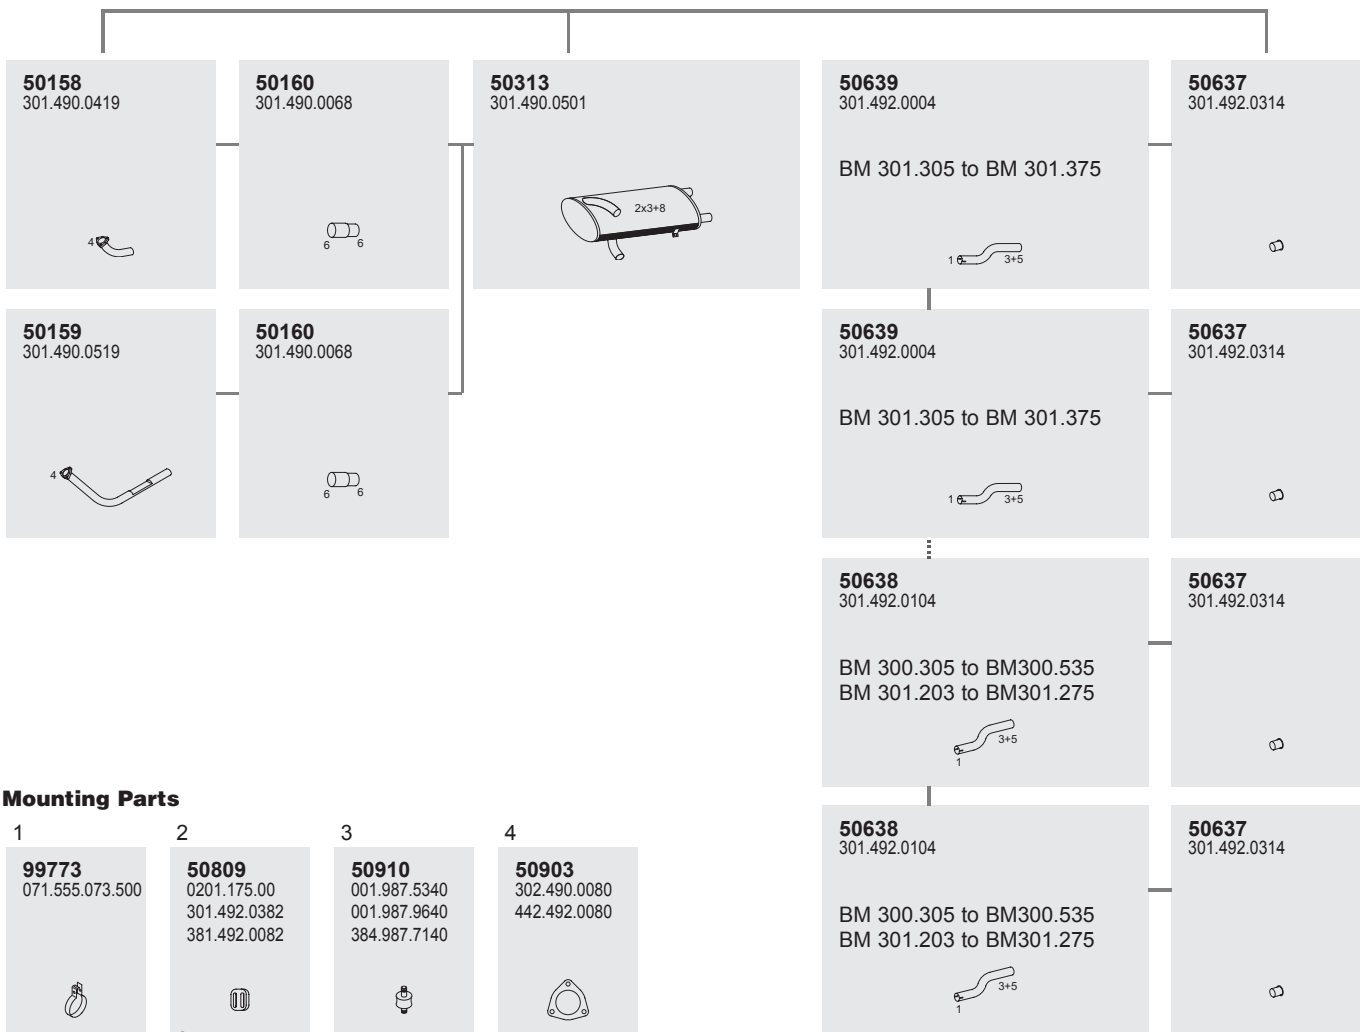

Series 0 303

System No.: 250200032

Manufacturers part number are quoted for reference only

Type	BM
0 303	300.305
WB 5083, 5381, 5623, 6330	300.312
	300.313
Built by Mercedes	300.314
►CHno 033.093	300.315
	300.323
Not built by Mercedes	300.324
►CHno 033.342	300.325
	300.334
Includes Chassis No's	300.335
033380, 033388	300.342
033409, 033437	300.343
033460, 033485	300.344
033510, 033534	300.345
033535, 033546	300.362
033558, 033559	300.363
033570, 033588	300.364
033589, 033610	300.365
033620, 033621	300.373
033641, 033649	300.374
033650, 033669	300.375
033678, 033679	300.384
	300.385
	300.393
	300.394
	300.395
	300.513
	300.514
	300.515
	300.523
	300.524
	300.525
	300.533
	300.534
	300.535

Front pipe

Silencer

Tail pipe

Mounting Parts