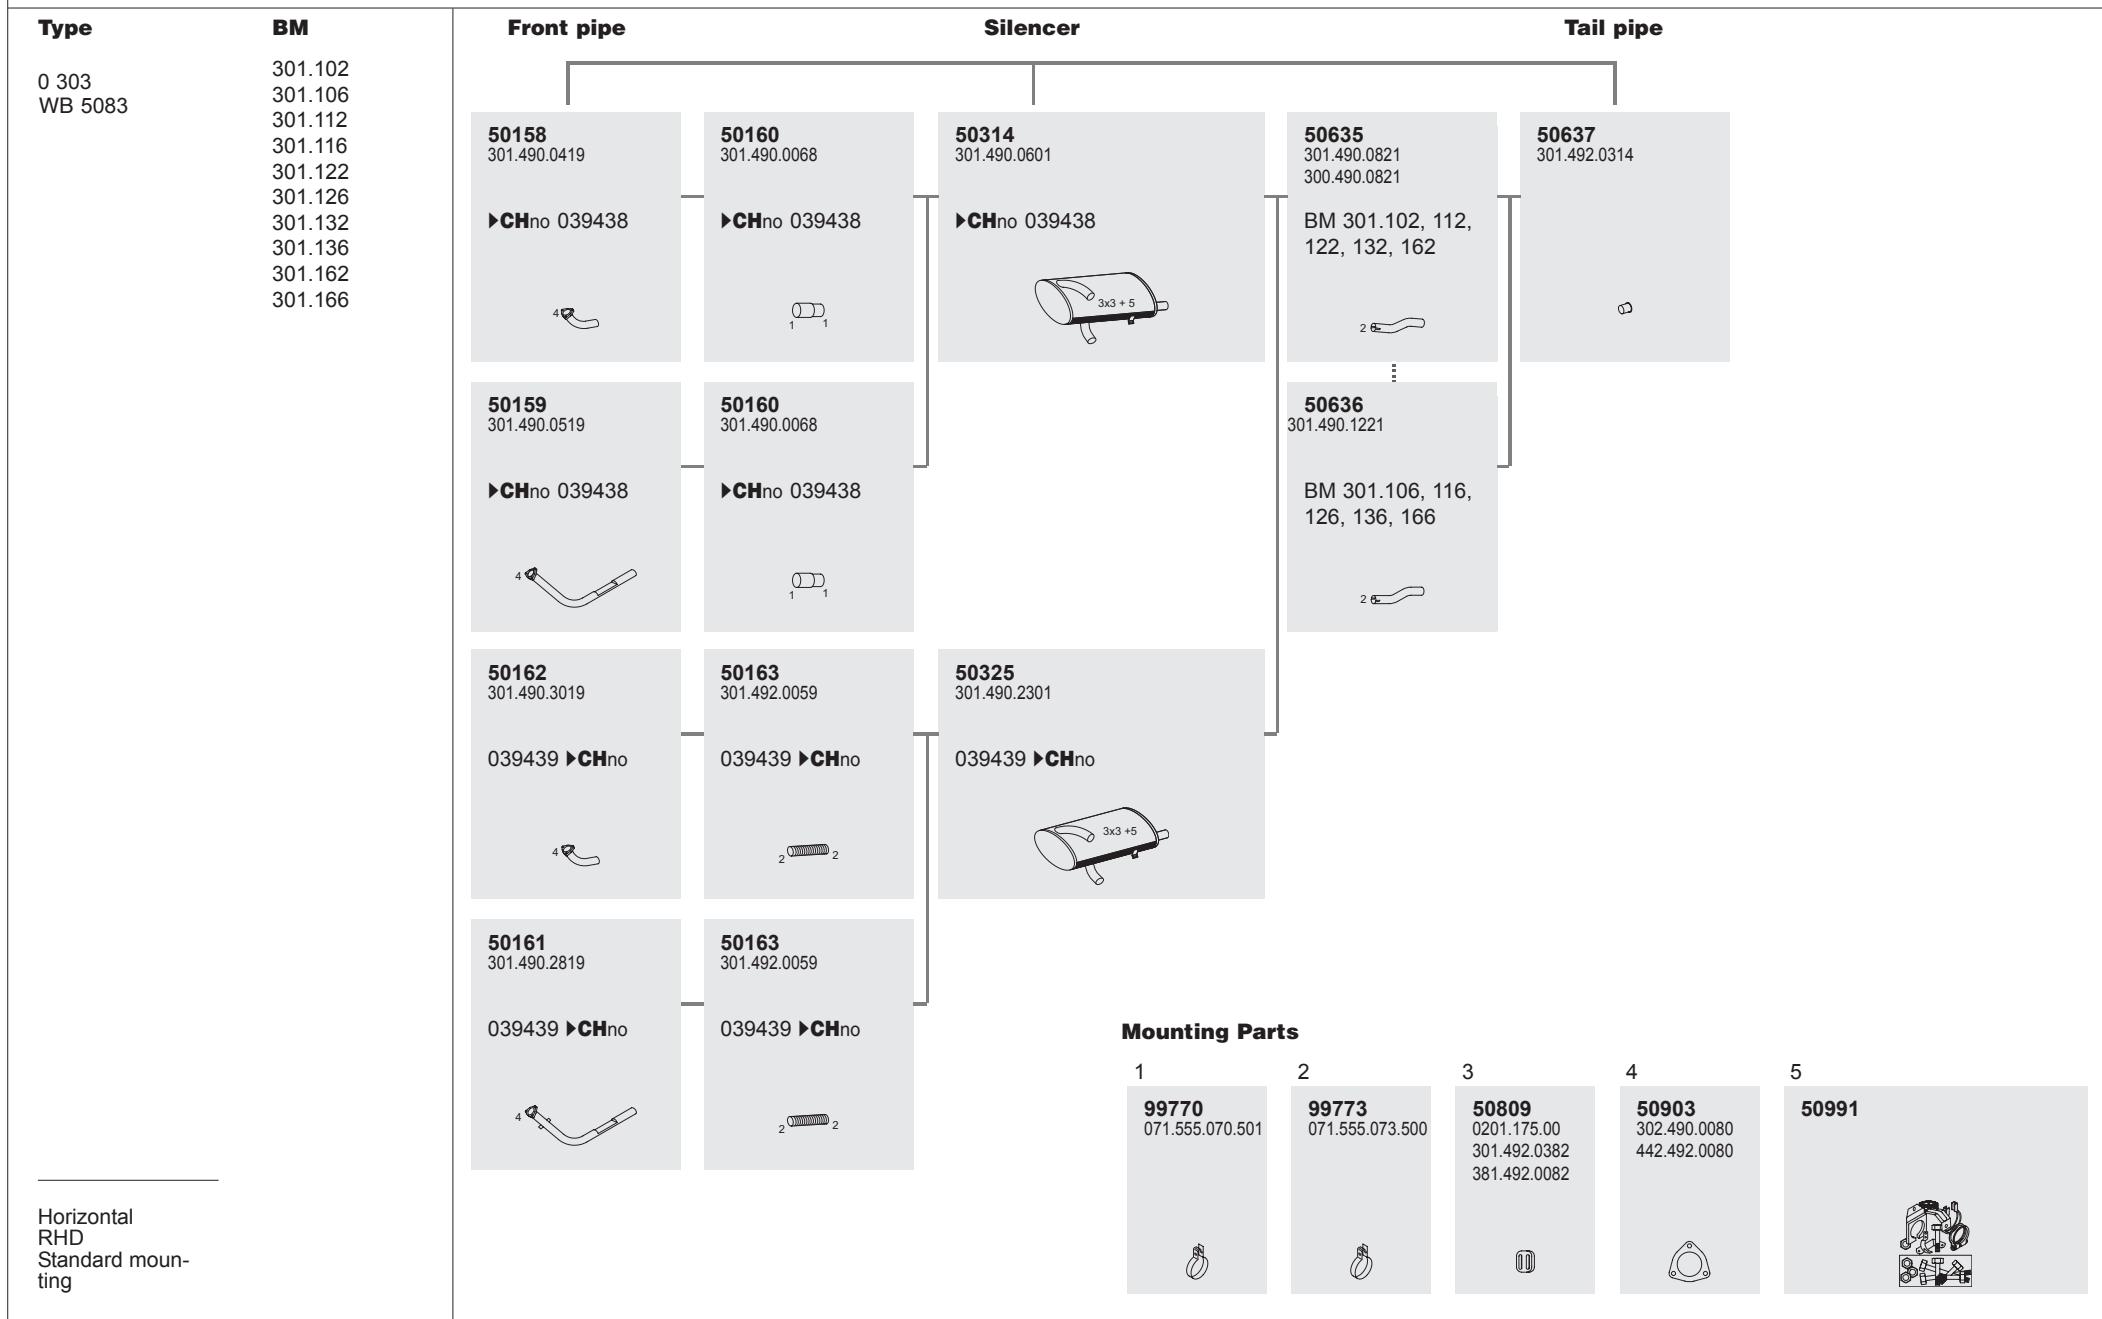

Type	BM
0 303	301.206
WB 5083	301.216
	301.226
	301.236
	301.266

Mounting Parts

Horizontal
RHD
Standard moun-
ting

306 Manufacturers part number are quoted for reference only

306

Series 0 303

System No.: 250200021