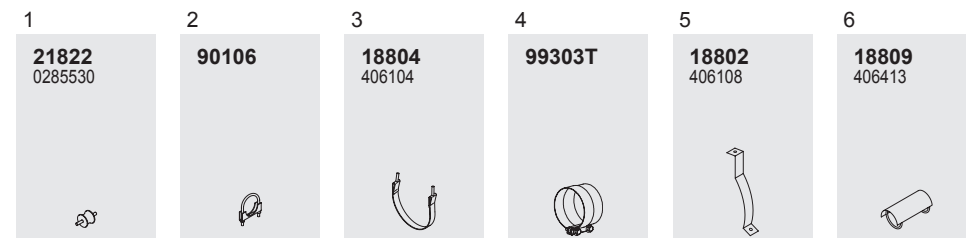

Mounting Parts

Horizontal
RHD
Standard moun-
ting

DENNIS

Series DOMINO

System No.: 218200015

140

140

Manufacturers part number are quoted for reference only