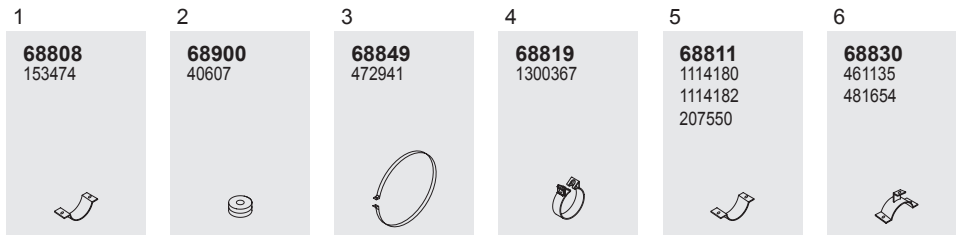

Mounting Parts

Horizontal
RHD
Standard mounting