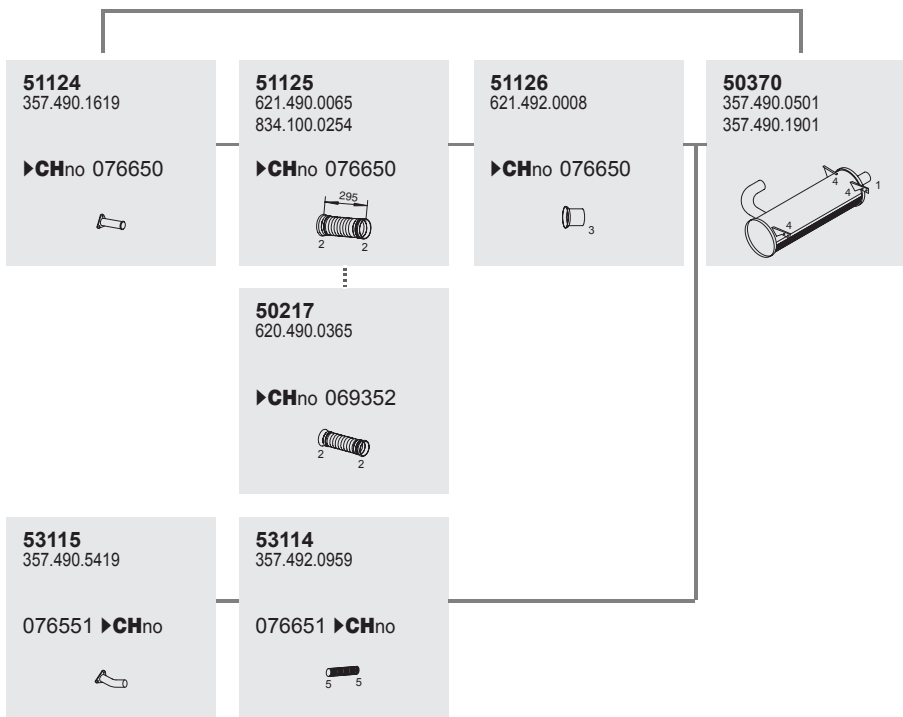

MERCEDES-BENZ

340

340

Series 0 407

System No.: 250200059

Type	BM
0 407	612.110
069464 ▶CHno	612.116
	612.120
	612.126

Front pipe

Silencer

Mounting Parts

1	2	3	4	5
99704 071.555.104.501	50849 621.997.0090	50916 625.492.0040	50839 357.492.0182 000.492.0082 305.492.0182	99301 357.492.1240

Horizontal
RHD
Standard moun-
ting

Manufacturers part number are quoted for reference only