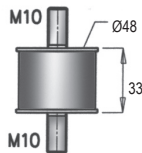

64817
5000750630