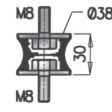

21822
0285530