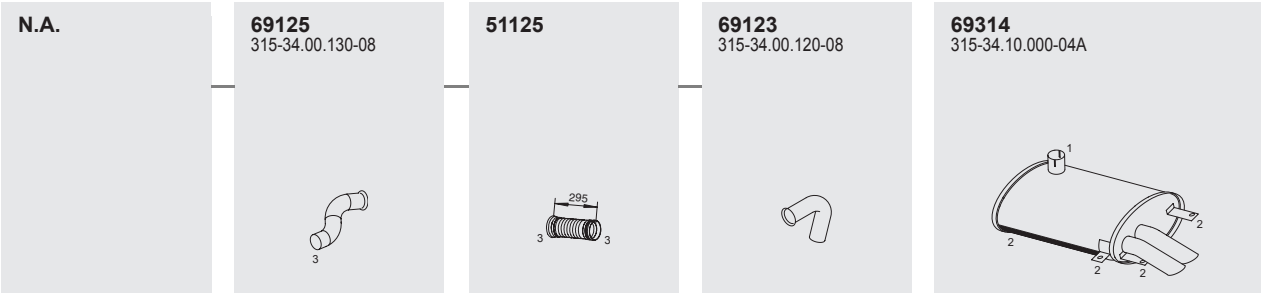

438

Manufacturers part number are quoted for reference only

458

Series S314

System No.: 269200030

Type

S314
OM401 LA
OM441 LA
(Turbo
Intercooler)
OM402 LA

Front pipe

Silencer