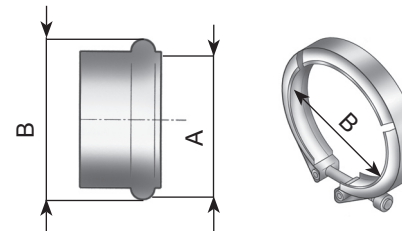

Heavy Duty, Band, Dinex Seal Clamps & V-Clamps

Manufacturers part number are quoted for reference only

Heavy Duty Clamps

Dinex	ALU	B mm	Inch
99548	45,5 - 48,5	1 7/8	
99550	47,5 - 50,5	2	
99553	50,5 - 53,5	2 1/8	
99555	52,5 - 55,5	2 1/8	
99558	55,5 - 58,5	2 1/4	
99560	57,5 - 60,5	2 3/8	
99563	60,5 - 63,5	2 1/2	
99565	62,5 - 65,5	2 1/2	
99568	65,5 - 68,5	2 5/8	
99570	67,5 - 70,5	2 3/4	
99573	71,5 - 73,5	2 7/8	
99575	73,5 - 75,5	2 7/8	
99578	75,5 - 78,5	3	
99580	77,5 - 80,5	3 1/8	
99585	82,5 - 85,5	3 1/4	
99590	87,5 - 90,5	3 1/2	
99594	91,5 - 94,5	3 5/8	
99600	97,5 - 100,5	3 3/4	
99604	101,5 - 104,5	4	
99607	104,5 - 107,5	4 1/8	
99610	107,5 - 110,5	4 1/4	
99614	111,5 - 114,5	4 1/2	
99620	117,5 - 120,5	4 3/4	
99624	121,5 - 124,5	4 7/8	
99627	124,5 - 127,5	4 7/8	
99630	127,0 - 130,5	5	
99633	130,5 - 133,5	5 1/8	

Band Clamps

Dinex	INOX	B mm	Inch
99150	50,0 - 55,0	2	
99157	55,0 - 59,0	2 1/4	
99160	59,0 - 63,0	2 3/8	
99164	63,0 - 68,0	2 1/2	
99176	79,0 - 80,0	3	
99189	91,0 - 97,0	3 1/2	
99202	104,0 - 112,0	4	
99214	112,0 - 121,0	4 1/2	
99227	121,0 - 133,0	5	
99235	130,0 - 140,0	5 1/2	

Dinex Seal Clamps

Dinex	Dinex	B mm	Inch
ALU	INOX		
99852	99851	51,0 - 54,0	2
99859	99858	54,0 - 57,0	2 1/4
99861	99860	60,0 - 63,0	2 3/8
99865	99864	64,0 - 67,0	2 1/2
99867	99866	66,0 - 69,0	2 5/8
99872	99871	71,0 - 74,0	2 3/4
99878	99877	78,0 - 81,0	3
99881	99880	81,0 - 84,0	3 1/8
99886	99885	86,0 - 89,0	3 1/3
99891	99890	90,0 - 93,0	3 1/2
99893	99892	91,0 - 94,0	3 1/2
99901	99900	101,0 - 105,0	4
99904	99903	102,0 - 106,0	4
99911	99910	111,0 - 116,0	4 3/8
99916	99915	115,0 - 119,0	4 1/2
99921	99920	122,0 - 127,0	4 3/4
99925	99928	128,0 - 132,0	5
99954	99953	153,0 - 158,0	6

V-Clamps

Dinex	INOX	A mm	A Inch	B mm
44805	76,0	3		101,6
70804	101,6	4		121,0
68835	114,3	4 1/2		129,0
70838	127,0	5		150,0

Dinex Premium V-Clamps

Dinex	INOX	A mm	A Inch	B mm
78890	76,0	3		101,6
78803	101,6	4		121,0
78815	114,0	4 1/2		129,0
78828	127,0	5		150,0