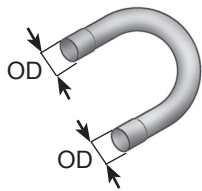

Dinex		
ALU	OD/OD mm	Inch
18104	76,0 / 76,0	3
91490	89,0 / 89,0	3 1/2
91404	102,0 / 102,0	4