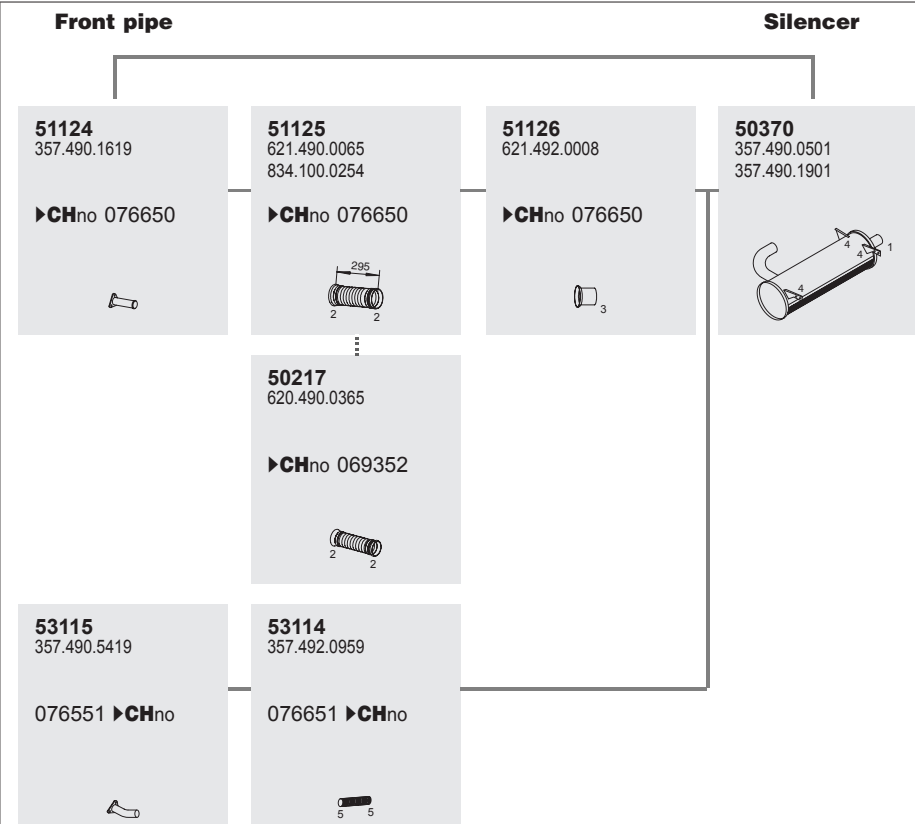

Horizontal
RHD
Standard moun-
ting

Series 0 405G

System No.: 250200061

Manufacturers part number are quoted for reference only

Type	BM
0 405G	357.200
WB 6150	357.201
	612.312
	612.322
	612.323

Mounting Parts