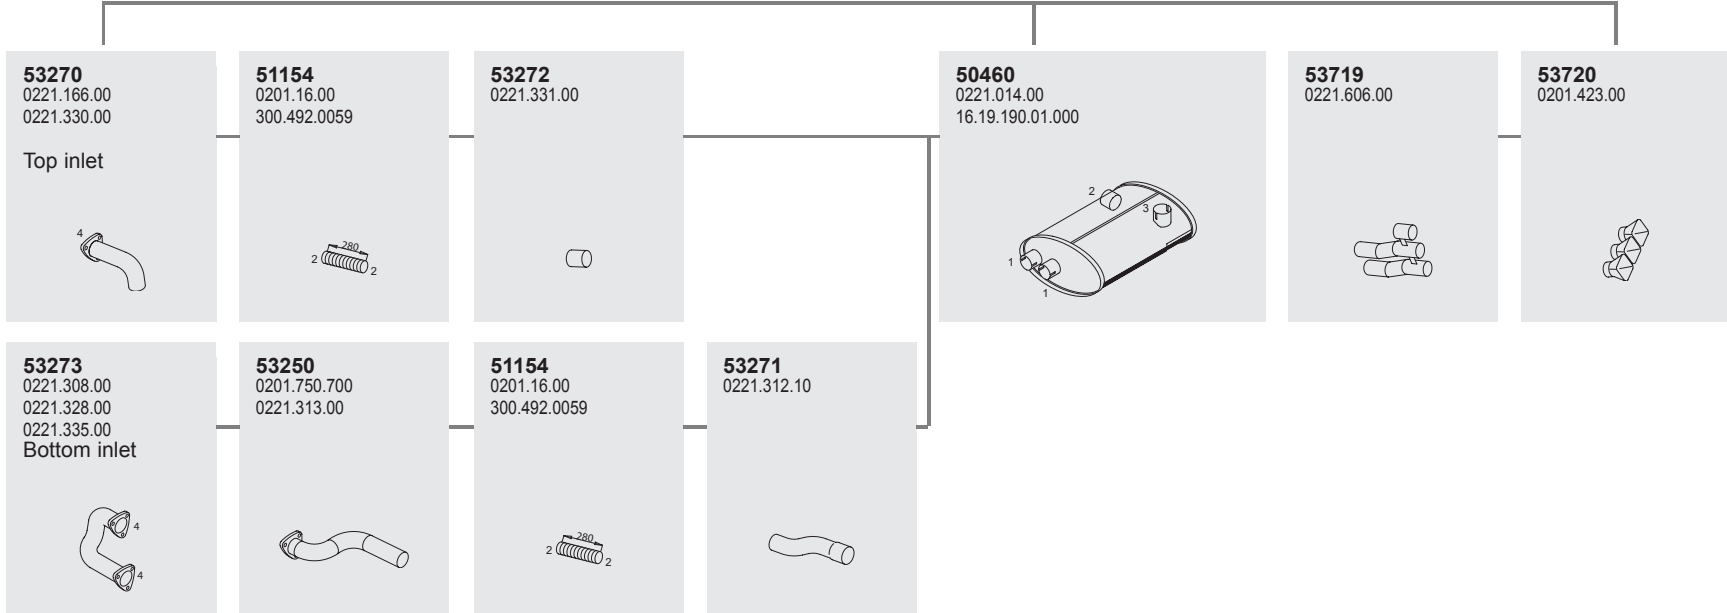

NEOPLAN

360
Manufacturers part number are quoted for reference only

360

Series CITYLINER

System No.: 255200012

Type

OM402A V8
OM402LA V8
Mercedes Engine
Turbo
Intercooler

Front pipe

Silencer

Tail pipe

53270
0221.166.00
0221.330.00
Top inlet

51154
0201.16.00
300.492.0059

53272
0221.331.00

50460
0221.014.00
16.19.190.01.000

53719
0221.606.00

53720
0201.423.00

53273
0221.308.00
0221.328.00
0221.335.00
Bottom inlet

53250
0201.750.700
0221.313.00

51154
0201.16.00
300.492.0059

53271
0221.312.10

Mounting Parts

1
99714
1801.337.00
81.97420.0139

2
99794
1801.315.00
1801.348.00

3
99704
1801.407.00

4
50903
302.490.0080
0201.315.08

Horizontal
RHD
Standard moun-
ting