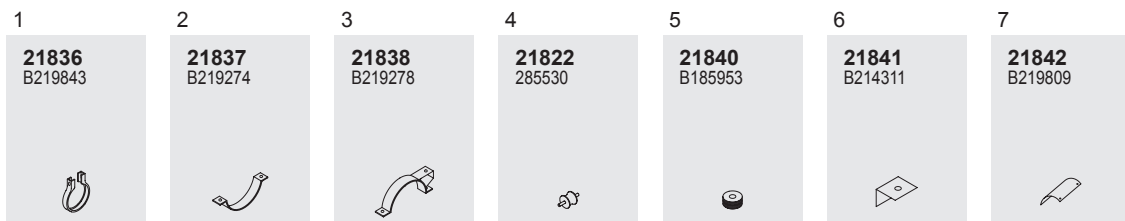

88
Manufacturers part number are quoted for reference only

Series FUTURA

System No.: 221200021

Type

FHD
1994 →
HP 340, 370, 430
DAF Engine

Front pipe Silencer Tail pipe

Mounting Parts

Horizontal
RHD
Standard mounting