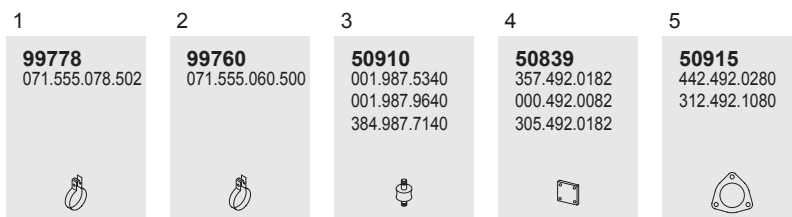

Mounting Parts

Horizontal
RHD
Standard moun-
ting