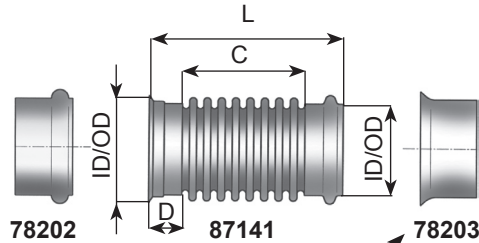

Dinex				
INOX	L mm	ID/OD mm	C mm	D mm
87141	160	102,0 (OD)	81	42