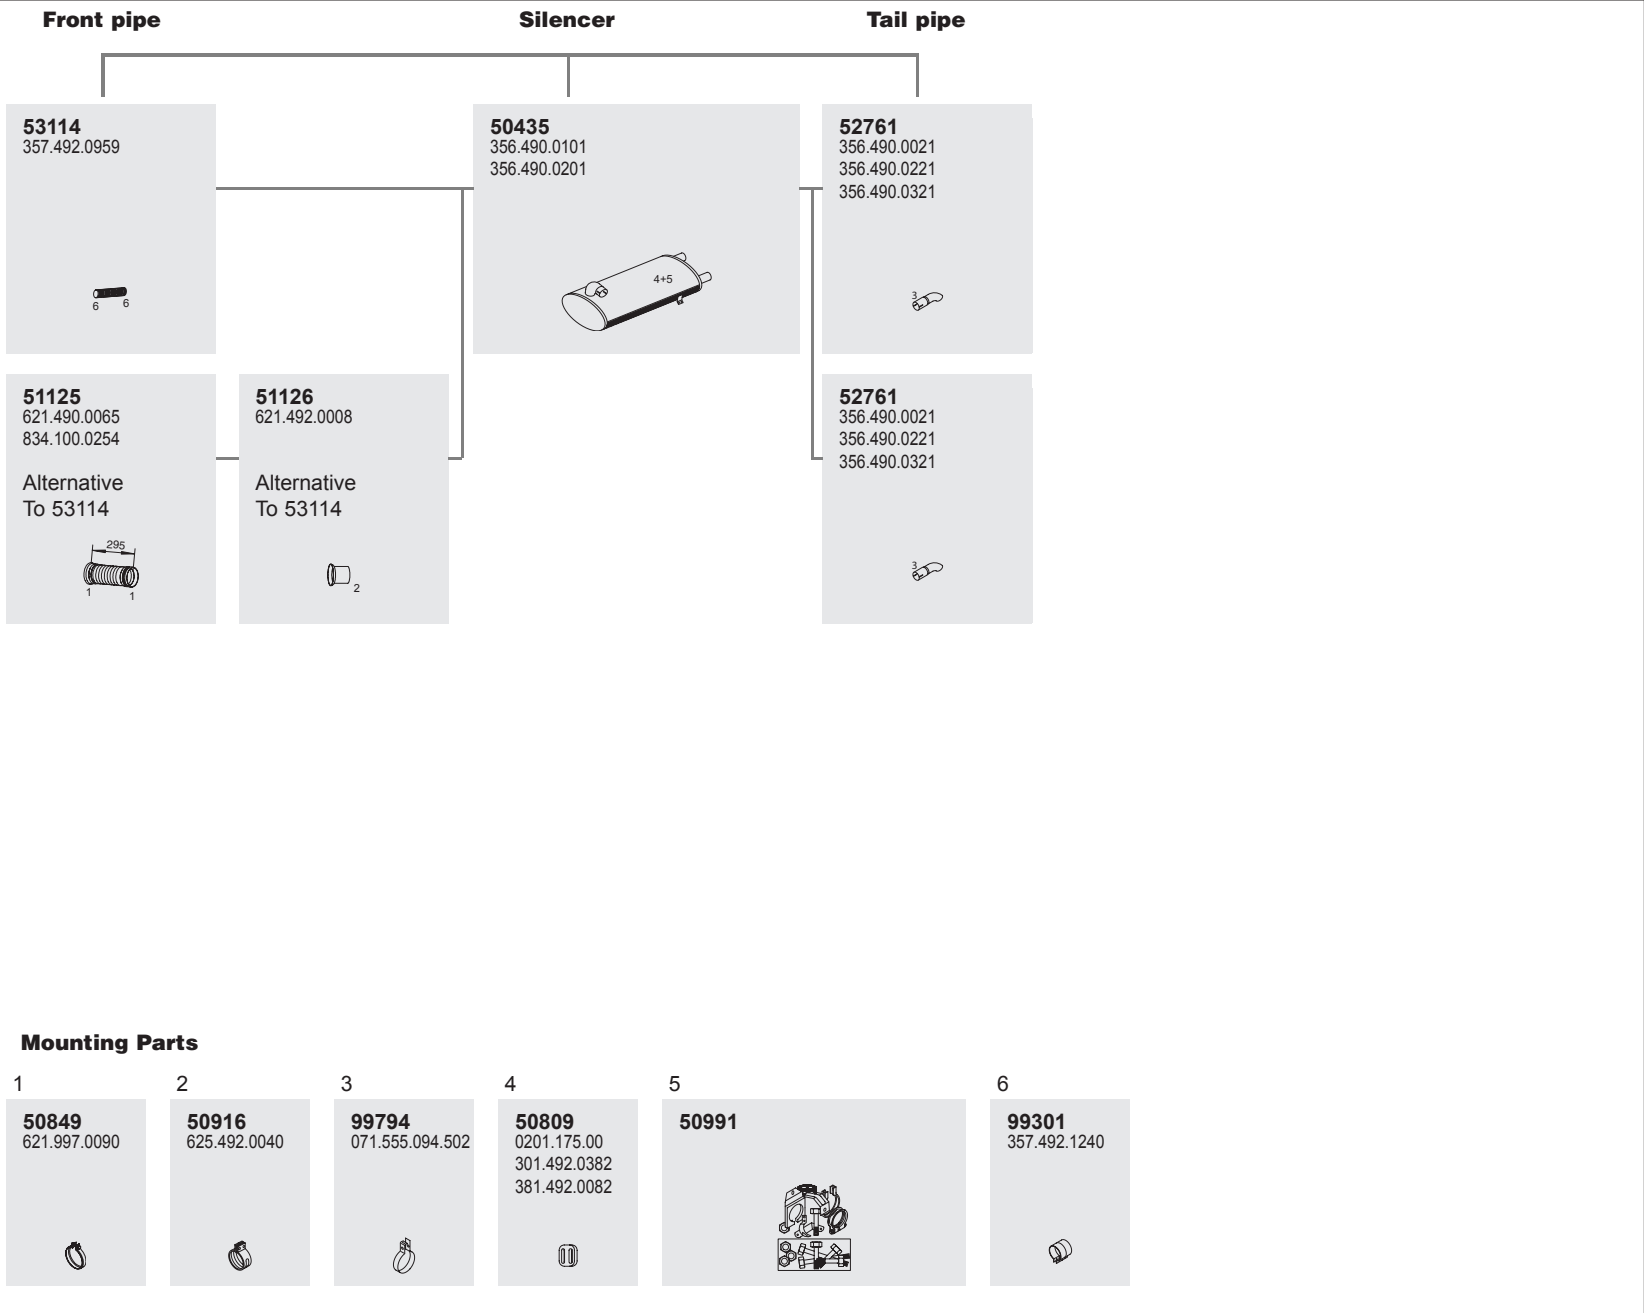

MERCEDES-BENZ

332 Manufacturers part number are quoted for reference only

Series 0 404

System No.: 250200051

Type	BM
0 404	356.030 614.115
WB 2600, 4585,	356.100 614.313
5245, 5250,	356.103 614.315
6250	356.105 614.345
	356.110
	356.113
	356.115
	356.120
	356.123
	356.125
	356.130
	356.133
	356.135
	356.140
	356.143
	356.145
	356.150
	356.153
	356.155
	356.160
	356.163
	356.165
	356.170
	356.173
	356.175
	356.303
	356.305
	356.313
	356.315
	356.323
	356.325
	356.333
	356.335
	356.343
	356.345
	356.353
	356.355
	356.363
	356.365
	356.373
	356.375
	356.385
	356.395

Horizontal
RHD
Standard moun-
ting