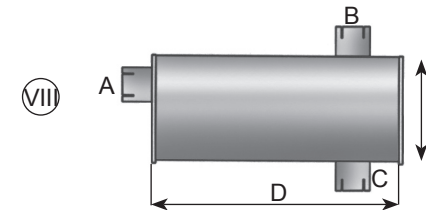

Dinex										
ALU	A inch	A mm	B inch	B mm	C inch	C mm	D inch	D mm	E inch	E mm
50314	2 7/8	70,0	2 7/8	71,0	2 7/8	71,0	29 1/8	740	10 1/4	262
50325	2 7/8	70,0	2 7/8	70,0	2 7/8	70,0	21 5/8	550	10 1/4	262
50333	3 3/4	91,0	4 1/8	105,0 OD	3 3/4	91,0	29 1/2	755	9 1/4	234
50386	4 1/8	101,0	5	125,0 OD	4 1/8	101,0	29 1/4	750	9 1/4	234
69304	4 1/2	111,0	3 1/8	75,5	3 1/8	75,5	28 3/4	730	11 3/4	301