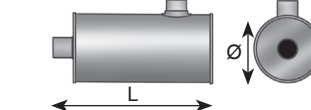

Dinex					
ALU	HP	L mm	Ø	Inlet	Outlet
89466	90-160	540	297	77,0 ID	75,0 OD