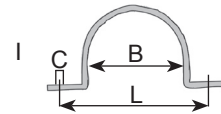

Scania Clamps

Dinex			
ALU	B mm	Inch	OE
68818	114,0 - 119,0	4 1/2	328928
68819	119,0 - 133,0	5	1300367

Design A

Design B

Mercedes/Iveco Clamps

Dinex				
ALU	B mm	Inch	OE	Design
28810	59,5 - 62,5	2 3/8	8585923	A
28881	63,0 - 66,0	2 1/2	8591167	A
28811	65,0 - 68,0	2 1/2	8582510	A
28880	67,0 - 70,0	2 1/4	8567698	A
50926	74,0 - 77,0	3	673.492.0140	A
50945	76,0 - 79,0	3	61597491	A
28853	80,0 - 83,0	3 1/8	4839513	A
50927	87,5 - 90,5	3 1/2	4819971	A
50924	92,0 - 96,0	3 3/4	674.492.0040	A
28858	97,0 - 100,0	4	2483398	A
28873	102,0 - 105,0	4 1/4	42081440/42075778	B
28856	104,0 - 107,0	4	61605919	A
28874	106,0 - 110,0	4 1/2	2491711	B
28865	114,0 - 118,0	4 1/2	42075779/42090154	B
28866	118,0 - 122,0	4 3/4	42075780/42094001	B
28875	128,0 - 132,0	5	42092219	B
28876	131,0 - 135,0	5 1/4	42091873	B
28828	146,0 - 151,0	5 3/4	42094497	B

Hinged Clamps, Pipe Brackets & Pipe Clamps

Manufactures part number are quoted for reference only

Hinged Clamps

Dinex		
ZINC	B mm	Inch
98753	53,5	2
98755	55,5	2 1/8
98758	58,5	2 2/8
98760	60,5	2 3/8
98763	63,5	2 1/2
98765	65,5	2 5/8
98768	68,5	2 3/4
98770	70,5	2 7/8
98773	73,5	2 7/8
98775	75,5	3
98777	78,5	3 1/8
98780	80,5	3 1/8
98785	85,5	3 3/8
98790	90,5	3 1/2
98794	94,5	3 3/4
98700	100,5	3 7/8
98704	104,5	4 1/8
98710	110,5	4 3/8
98715	114,5	4 1/2
98720	120,5	4 3/4
98724	124,5	4 7/8
98730	130,5	5 1/8