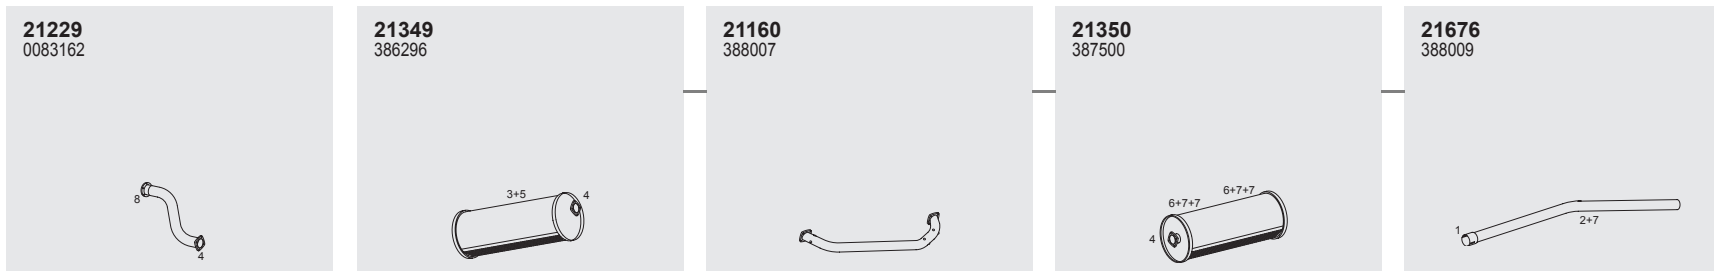

Series SB220

System No.: 221200013

Manufacturers part number are quoted for reference only

Type

Delta Body
Icarus Body

Front pipe

Silencer

Tail pipe