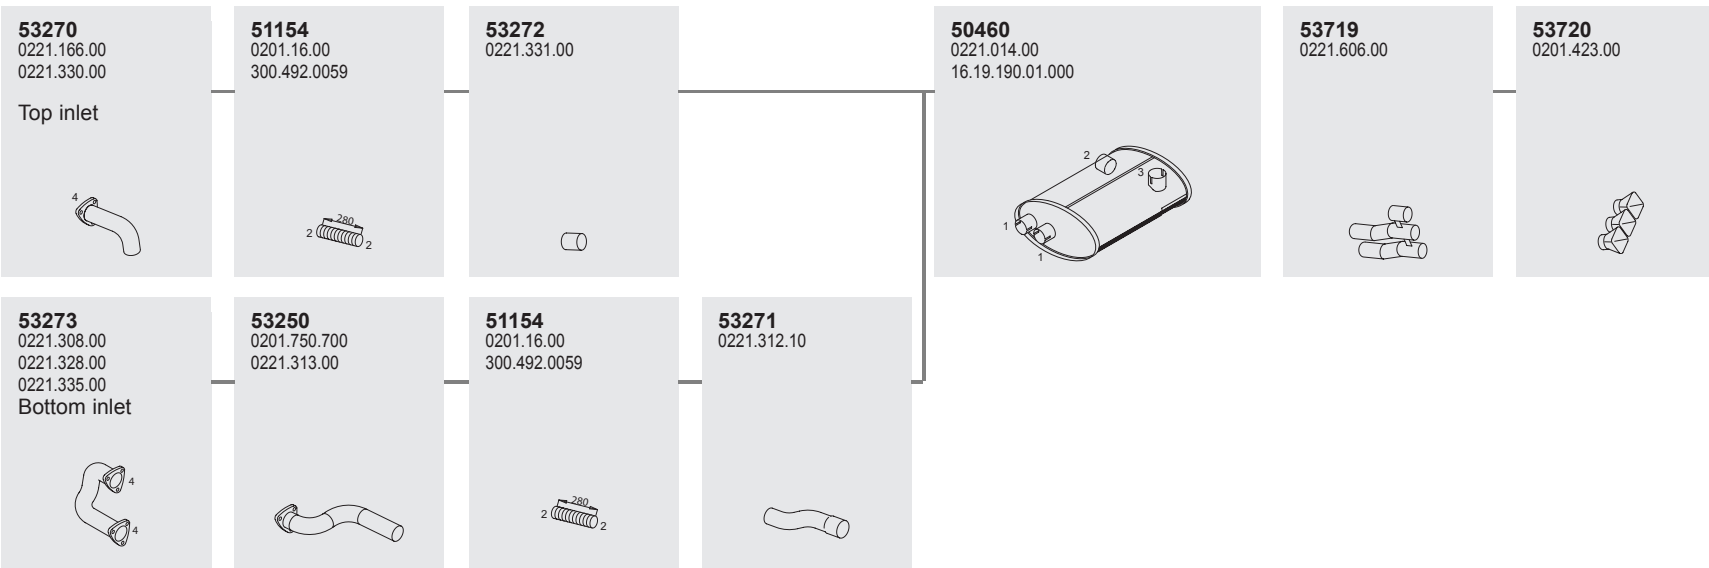

Series JETLINER

System No.: 255200013

Manufacturers part number are quoted for reference only

Type

OM402A V8
OM402LA V8
Mercedes Engine
Turbo
Intercooler

Front pipe

Silencer

Tail pipe

Mounting Parts

1	2	3	4
99714 1801.337.00 81.97420.0139	99794 1801.315.00 1801.348.00	99704 1801.407.00	50903 302.490.0080 0201.315.08

Horizontal
RHD
Standard moun-
ting