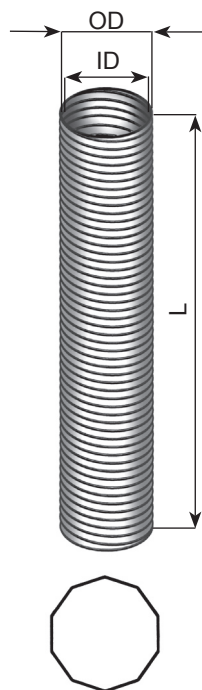

Flex Pipes

Manufacturers part number are quoted for reference only

ZINC

Dinex	Dinex	Dinex	OD mm	ID mm	ID Inch
L 1000 mm	L 2000 mm	L 6000 mm			
94125	94225	94025	28,0	25,0	1
94128	94228	94028	31,0	28,0	1 1/8
94132	94232	94032	35,5	32,0	1 1/4
94135	94235	94035	39,5	36,0	1 3/8
94138	94238	94038	42,5	39,0	1 1/2
94141	94241	94041	45,5	42,0	1 5/8
94144	94244	94044	48,5	45,0	1 3/4
94148	94248	94048	51,5	48,0	1 7/8
94151	94251	94051	55,0	51,0	2
94157	94257	94057	62,0	58,0	2 1/4
94160	94260	94060	64,0	61,0	2 3/8
94164	94264	94064	68,0	64,0	2 1/2
94167	94267	94067	71,0	67,0	2 5/8
94170	94270	94070	74,0	70,0	2 3/4
94176	94276	94076	81,0	77,0	3
94180	94280	94080	84,0	80,0	3 1/8
94183	94283	94083	87,0	83,0	3 1/4
94185	94285	94085	89,5	86,0	3 1/2
94189	94289	94089	94,0	90,0	3 1/2
94195	94295	94095	100,0	96,0	3 3/4
94102	94202	94002	107,0	103,0	4
94104	94204	94004	109,0	104,0	4 1/8
94108	94208	94008	112,0	108,0	4 1/4
94110	94210	94010	115,0	111,0	4 3/8
94114	94214	94014	119,0	115,0	4 1/2
94120	94220	94021	125,5	121,5	4 3/4
94126	94226	94026	130,5	126,5	5
94127	94227	94027	132,0	128,0	5
94131	94231	94031	135,5	131,5	5 1/3
94152	94252	94052	157,5	153,5	6

INOX

Dinex	Dinex	Dinex	OD mm	ID mm	ID Inch
L 1000 mm	L 2000 mm	L 6000 mm			
95125	95225	95025	28,0	25,0	1
95132	95232	95032	35,5	32,0	1 1/4
95138	95238	95038	42,5	39,0	1 1/2
95141	95241	95041	45,5	42,0	1 3/4
95144	95244	95044	48,5	45,0	1 3/4
95151	95251	95051	55,0	51,0	2
95154	95254	95054	58,0	54,0	2 1/8
95157	95257	95057	61,0	57,0	2 1/4
95160	95260	95060	64,0	61,0	2 3/8
95164	95264	95064	68,0	64,0	2 1/2
95165	95265	95065	70,0	66,0	2 5/8
95170	95270	95070	74,0	70,0	2 3/4
95176	95276	95076	81,0	77,0	3
95180	95280	95080	84,0	80,0	3 1/8
95185	95285	95085	89,5	86,0	3 1/2
95189	95289	95089	94,0	90,0	3 1/2
95100	95200	95001	106,0	101,0	3 7/8
95102	95202	95002	107,0	103,0	4
95104	95204	95004	109,0	104,0	4 1/8
95108	95208	95008	112,0	108,0	4 1/4
95110	95210	95010	115,0	111,0	4 3/8
95114	95214	95014	119,0	115,0	4 1/2
95120	95220	95020	125,5	121,5	4 3/4
95126	95226	95026	130,5	126,5	5
95127	95227	95027	132,0	128,0	5
95131	95231	95031	135,5	131,5	5 1/3
95140	95240	95040	145,0	140,0	5 1/2
95153	95253	95053	157,5	153,5	6

Dinex	INOX	L mm	OD mm	ID mm	ID Inch
87151	457	55,0	51,0	2	
87139	457	65,0	61,0	2 3/8	
87164	457	68,0	64,0	2 1/2	
50163	250	74,0	70,0	2 3/4	
87176	457	81,0	77,0	3	
80220	350	81,0	77,0	3	
87189	457	94,0	90,0	3 1/2	
80155	400	94,0	90,0	3 1/2	
80513	270	94,0	90,0	3 1/2	
80641	210	94,0	90,0	3 1/2	
80157	390	94,0	90,0	3 1/2	
49176	285	106,0	101,0	3 7/8	
49199	375	106,0	101,0	3 7/8	
81128	255	107,0	103,0	4	
81129	355	107,0	103,0	4	
87102	457	107,0	103,0	4	
80183	530	107,0	103,0	4	
64220	270	107,0	103,0	4	
49133	360	119,0	115,0	4 1/2	
68217	275	119,0	115,0	4 1/2	
81224	300	119,0	115,0	4 1/2	
81191	330	119,0	115,0	4 1/2	
80131	375	119,0	115,0	4 1/2	
87114	457	119,0	115,0	4 1/2	
80655	500	119,0	115,0	4 1/2	
49247	430	125,5	121,5	4 3/4	
80768	140	132,0	128,0	5