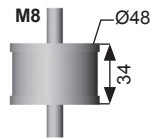

44800
0487257