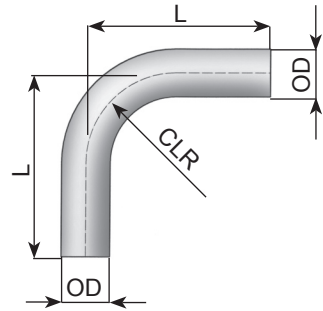

Bends OD/OD

Manufactures part number are quoted for reference only

90° (OD/OD)

Dinex		L mm	OD mm	OD Inch	CLR
ALU	INOX				
91039		129	38,0	1 1/2	54
91046		180	45,0	1 3/4	64
91050	91250	190	50,8	2	95
91056		240	57,1	2 1/4	85
91059	91259	240	60,0	2 3/8	100
91063		265	63,5	2 1/2	125
91065		265	65,0	2 5/8	125
91071		270	70,0	2 3/4	98
91073		290	75,0	3	135
91075	91275	295	76,2	3	135
91080		205	80,0	3 1/8	115
91088	91288	320	88,9	3 1/2	177
91100		380	100,0	3 7/8	203
91101	91201	380	101,6	4	203
91104		152	101,6	4	114
91106		254	101,6	4	127
91109		400	110,0	4 3/8	148
91113		390	114,3	4 1/2	161
91120		410	120,0	4 3/4	170
91125		330	127,0	5	152
91127	91228	415	127,0	5	173
91153		375	152,4	6	225