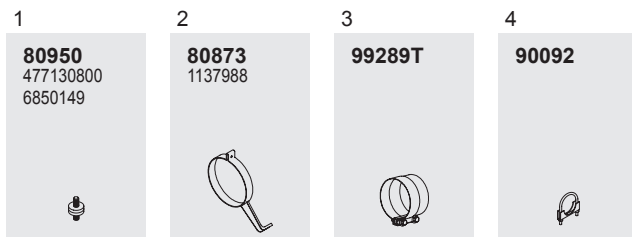

Mounting Parts

Horizontal
RHD
Standard mounting