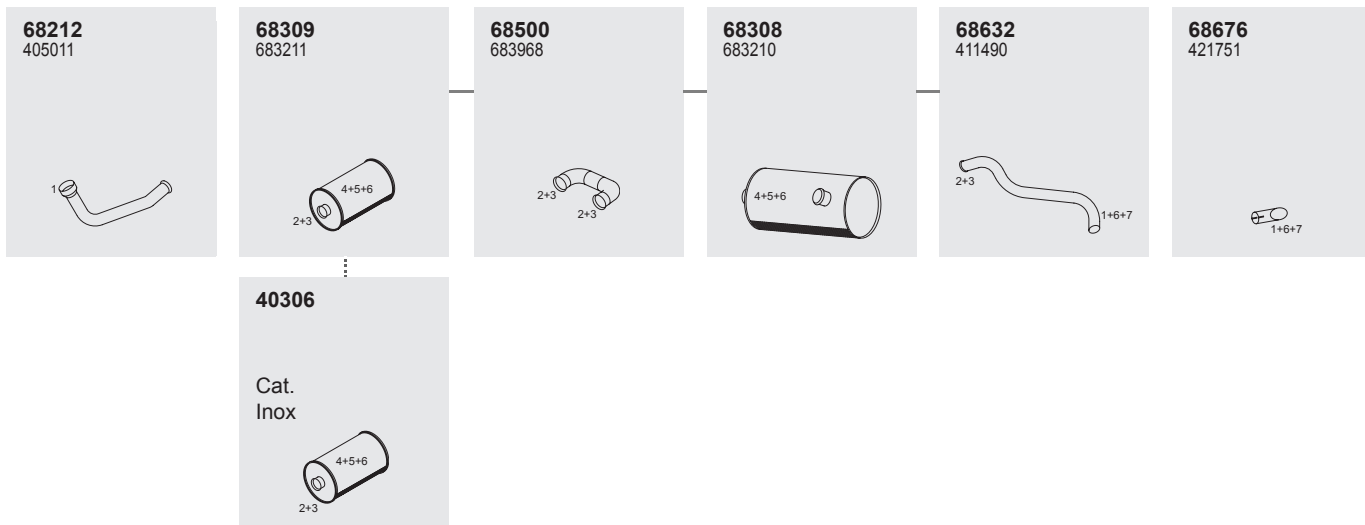

Series BR 112CPH

System No.: 268200012

Manufacturers part number are quoted for reference only

Type

BR 112CPH

Front pipe

Silencer

Tail pipe