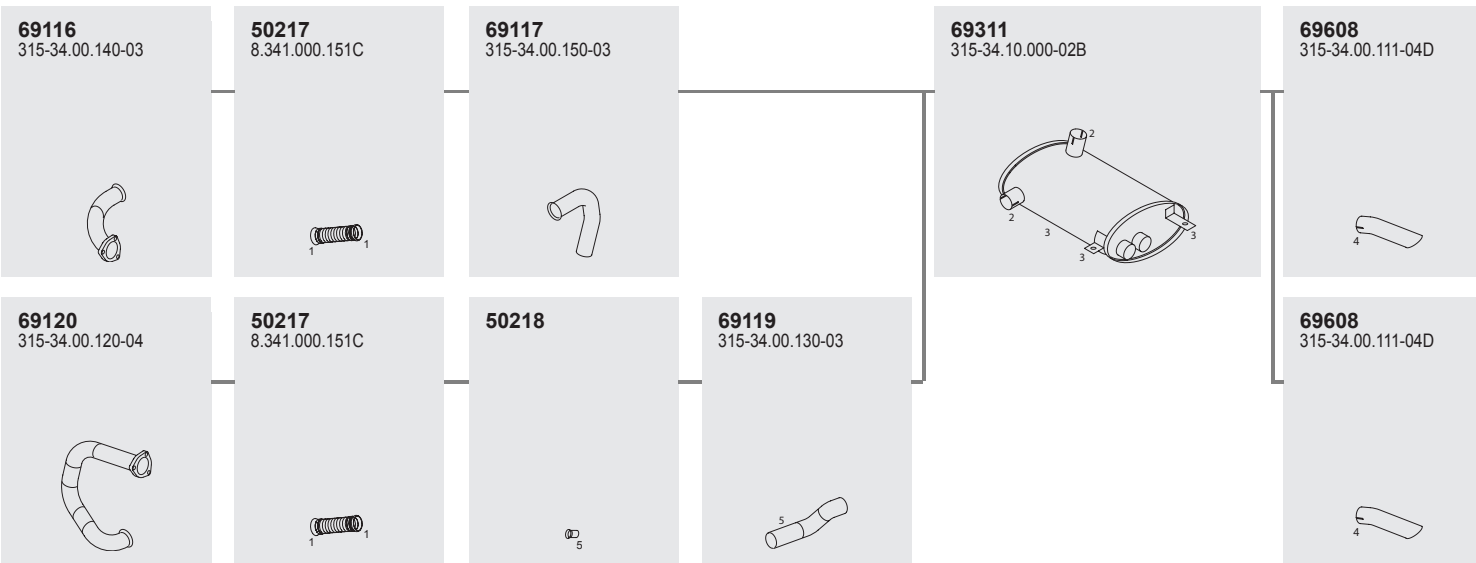

Series S315

System No.: 269200032

Manufacturers part number are quoted for reference only

Type

S315
OM442 MB

Front pipe

Silencer

Tail pipe

Mounting Parts

1	1, Inox	2	3	4	5
50810 8.341.000.183	50972	99778	69804 4.771.333.000E	99704 179.34.00.112-07 179.34.00.160-10	99775

Horizontal
RHD
Standard mounting