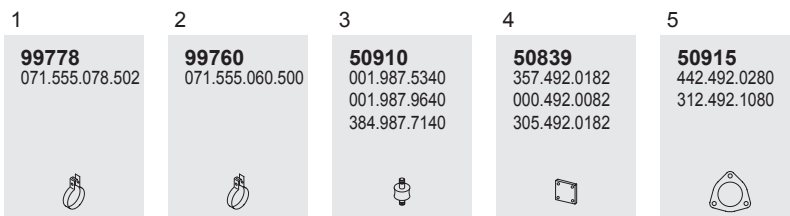

Mounting Parts

Horizontal
RHD
Standard moun-
ting