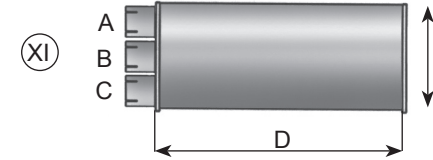

Dinex												
ALU	A inch	A mm	B inch	B mm	C inch	C mm	D inch	D mm	E inch	E mm		
50316	2 1/2	62,0 OD	2 1/2	62,0 OD	3	75,0 OD	41 1/2	1055	9 7/8	249		
50338	3 3/8	85,5 OD	3 1/8	75,5	3 1/8	75,5	45 1/4	1150	11 7/8	300		
50339	3 1/8	76,0	3 1/8	76,0	3 3/8	86,0 OD	39 3/8	1000	11 1/4	284		
50364	3 1/8	75,0	3 1/8	75,0	3 3/8	86,0 OD	45 1/4	1150	11 7/8	300