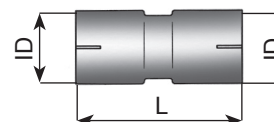

OD/ID

Dinex	ALU	ID mm	OD mm	Inch
93790	89,4	76,2	3 1/2 - 3	
93783	102,1	76,2	4 - 3	
93703	102,1	88,9	4 - 3 1/2	
93710	110,5	101,6	3 1/3 - 4	
93715	114,8	101,6	4 1/2 - 4	
93722	128,0	101,6	5 - 4	

ID/ID

Dinex	ALU	ID mm	ID mm	Inch	L mm
93752	51,0	51,0	2	200	
93759	61,0	61,0	2 3/8	200	
93765	66,0	66,0	2 5/8	200	
93771	71,0	71,0	2 3/4	200	
93773	76,0	76,0	3	250	
93781	77,0	77,0	3	250	
93779	81,0	81,0	3 1/8	250	
93788	90,0	90,0	3 1/2	250	
93784	101,0	101,0	4	300	
93706	103,0	103,0	4	300	
93786	111,0	111,0	4 3/8	300	
93725	115,0	115,0	4 1/2	300