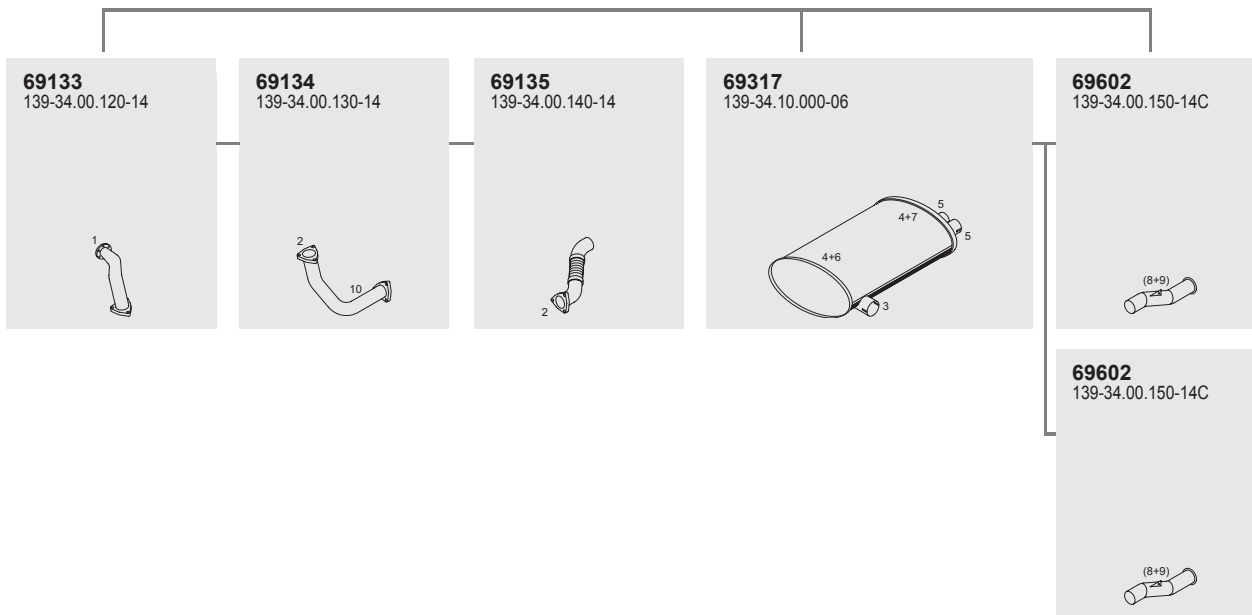

Series S215 HD

System No.: 269200020

Manufacturers part number are quoted for reference only

Type

S215 HD
MAN D2866
LOH, LXOH
(Incl. Tornado
made in Spain)

Front pipe

Silencer

Tail pipe