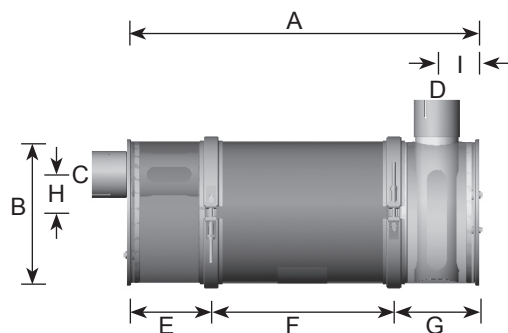

Particle Filters

Manufacturers part number are quoted for reference only

Type 5 Filters: Off center inlet, side outlet

Dinex	Eng. Displ	Power kW	A mm	B mm	C mm	D mm	E mm	F mm	G mm	H mm	I mm	Dinex
												DPX
41473	-1,5	0-38	451	155	ID Ø 64,5	OD Ø 63,5	130	191	130	25	65	NEX 0311
41474	1,5-2,5	38-65	503	205	ID Ø 77,0	OD Ø 76,2	130	243	130	45	65	DPX 8696
41475	2-4	65-95	605	205	ID Ø 77,0	OD Ø 76,2	130	345	130	45	65	DPX 8595
41493	4-6	95-135	685	249	ID Ø 90,5	OD Ø 88,9	170	345	170	55	85	DPX 8585
42305	6-8	135-185	685	284	ID Ø 90,5	ID Ø 90,5	170	345	170	55	85	DPX 8596
41410	6-8	135-185	685	284	ID Ø 102,5	OD Ø 101,6	170	345	170	55	85	DPX 8596
42314	6-8	135-185	685	284	OD Ø 101,6	OD Ø 114,3	170	345	190	55	85	DPX 8596
41411	8-9	185-230	685	300	ID Ø 102,5	OD Ø 101,6	170	345	170	55	85	DPX 8597
41422	9-11	230-300	776	300	ID Ø 115,0	OD Ø 114,3	190	396	190	75	95	DPX 8563
41423	10-12	230-300	800	320	ID Ø 115,0	OD Ø 114,3	190	420	190	75	95	DPX 8733
41435	10-12	230-300	860	320	ID Ø 128,0	OD Ø 127,0	190	420	250	75	95	DPX 8733
41436	12-14	280-350	860	320	ID Ø 128,0	OD Ø 127,0	190	420	250	75	95	DPX 9048
41476	14-16	315-400	920	400	ID Ø 128,0	OD Ø 127,0	250	420	250	100	125	DPX 0003PT
41477	16-20	350-450	970	520	ID Ø 155,0	OD Ø 154,0	250	420	300	150	150	DPX 0007PT