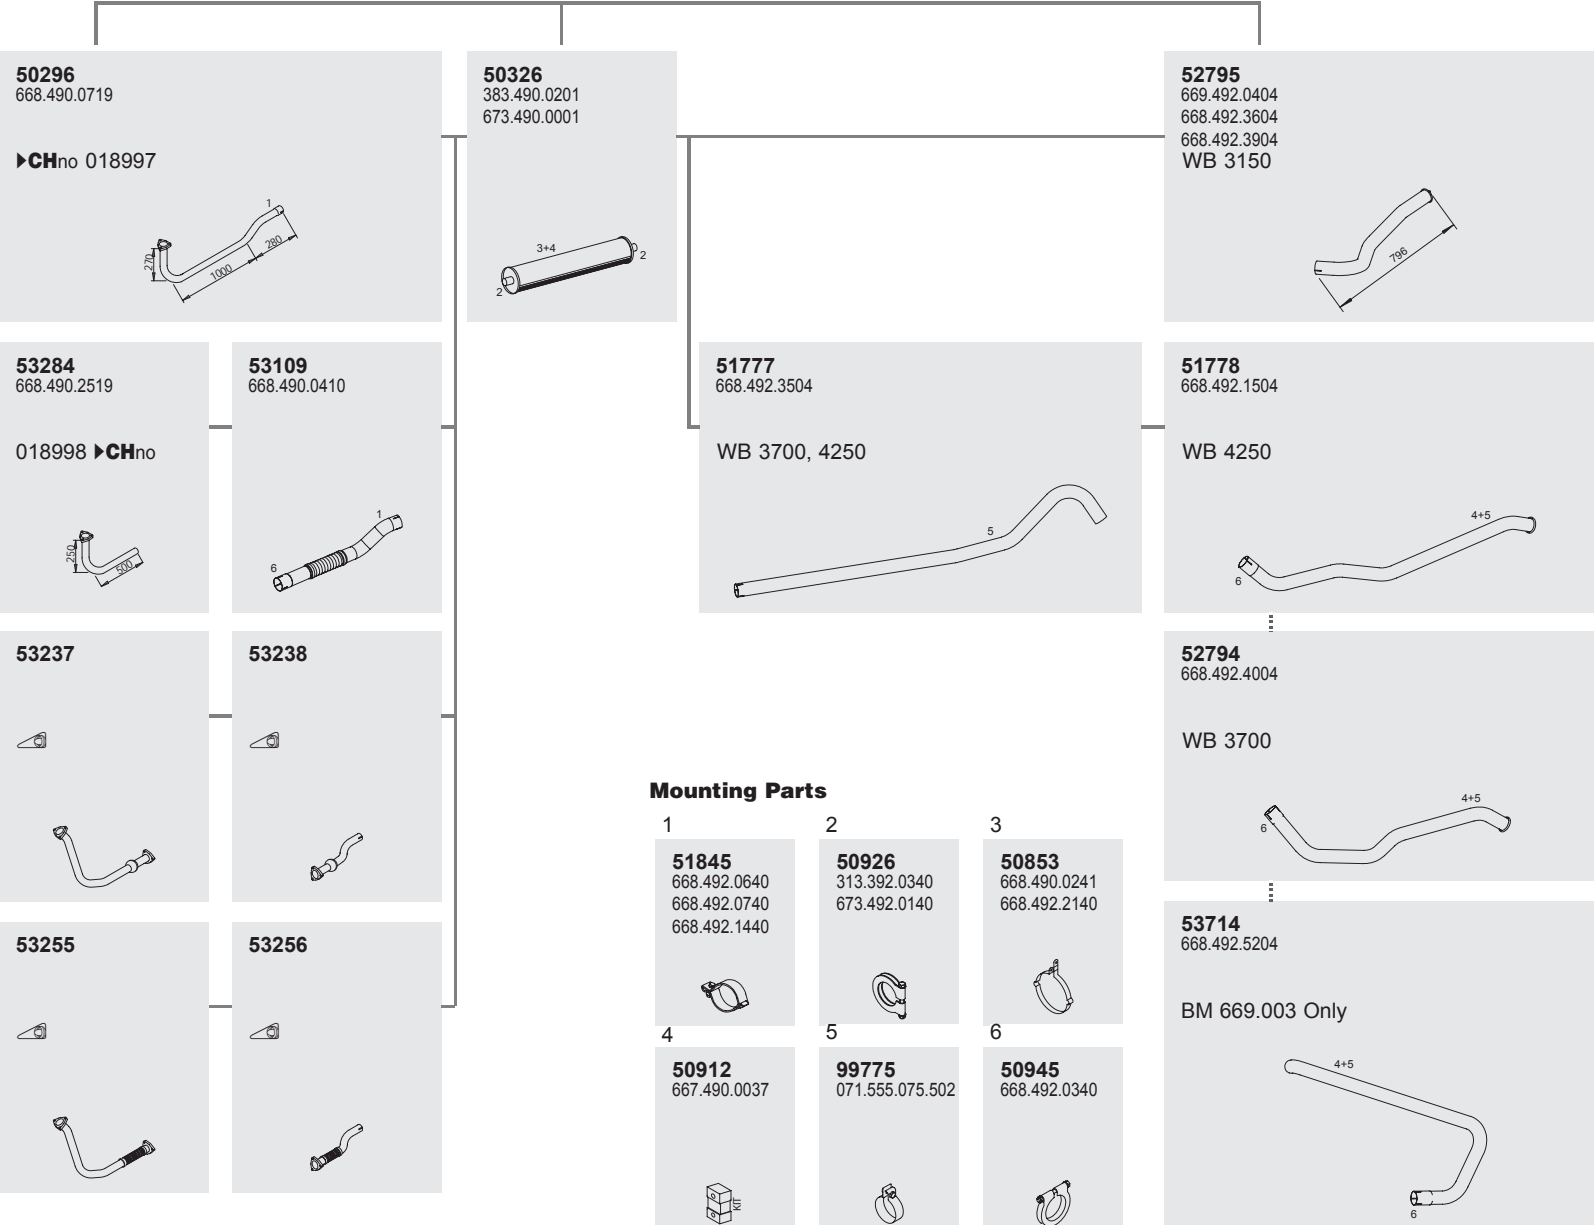

Series 709 D

System No.: 250200002

Manufacturers part number are quoted for reference only

Type   **BM**

709 D
WB 3150, 3500
3700, 4250

669.000
669.001
669.002
669.003
669.041
669.042
669.061
669.062
669.063

Front pipe

Silencer

Tail pipe

Horizontal
RHD
Standard moun-
ting