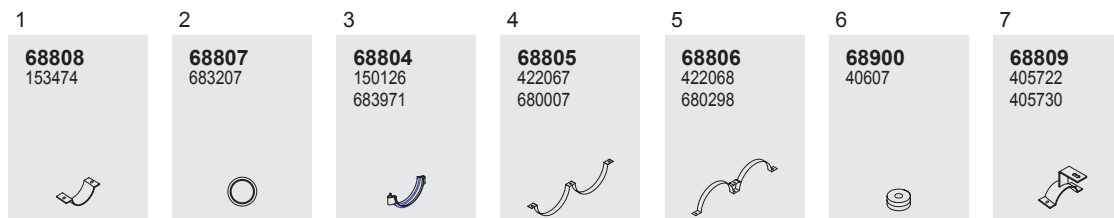

Mounting Parts

Horizontal
RHD
Standard mounting