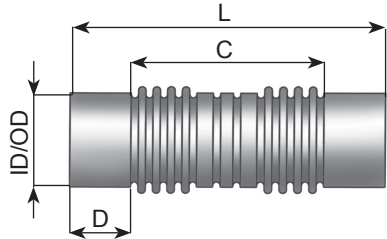

Dinex				
INOX	L mm	ID/OD mm	C mm	D mm
95390	308	90,0 (OD)	188	60