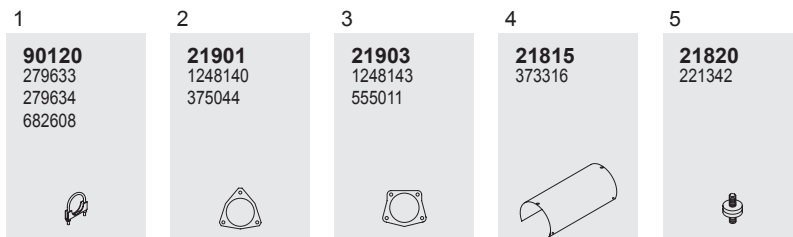

Series FUTURA

System No.: 221200022

Manufacturers part number are quoted for reference only

Type

FHD
 1994 →
 HP 340, 370, 430
 DAF Engine

Mounting Parts

Horizontal
 RHD
 Standard mounting

BOVA