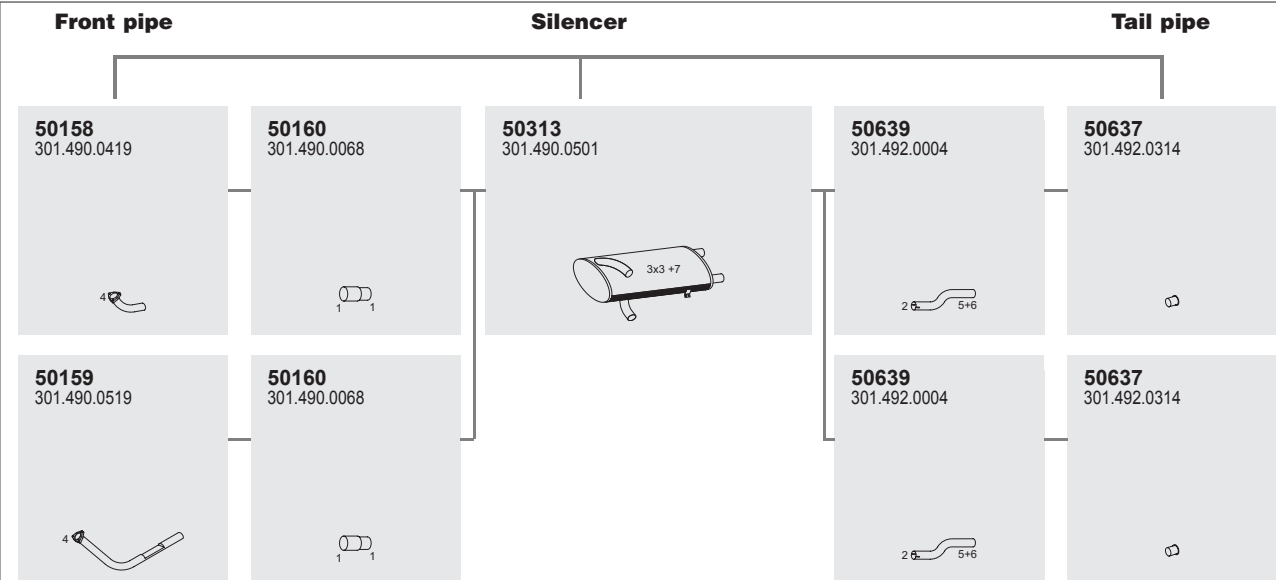

Horizontal
RHD
Standard mounting

Series 0 303

System No.: 250200026

Manufacturers part number are quoted for reference only

Type	BM
0 303	301.304
WB 5623	301.314
	301.324
	301.334
	301.364
	301.374

Mounting Parts