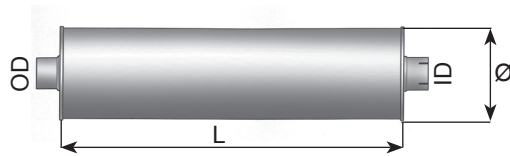

Dinex						
ALU	INOX	ID mm	OD mm	Ø	L mm	HP
40401		101,6	101,6	300	1120	280
40414		115,0	114,3	300	1120	320
40427		128,0	127,0	300	1120	350