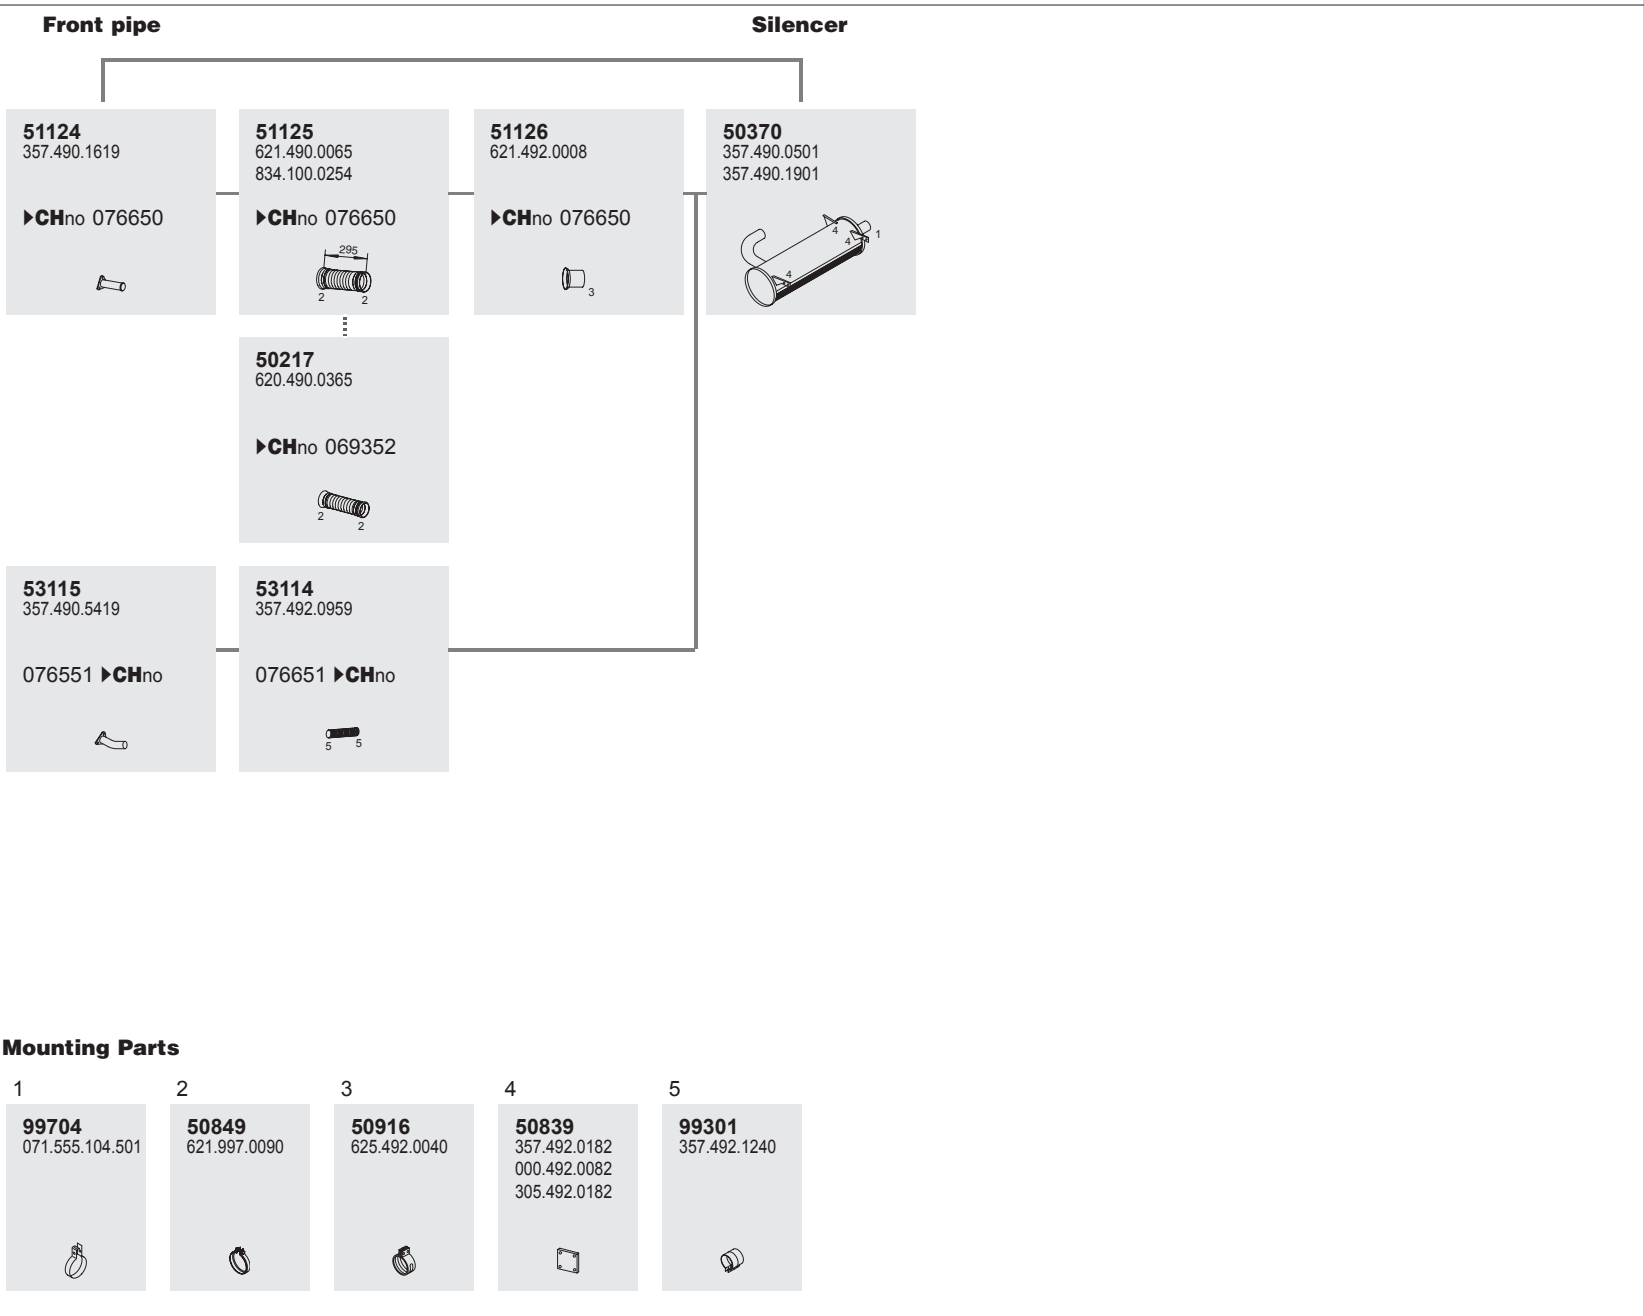

336 Manufacturers part number are quoted for reference only

336

Series 0 405G

System No.: 250200056

Type	BM
0 405G	357.210
069464 ▶CHno	357.211
WB 5625, 6175	

Horizontal
RHD
Standard moun-
ting