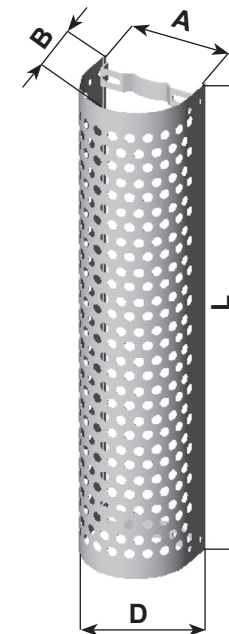

Dinox	L mm	A mm	B mm	D mm
ZINC	800	100	100	50,0
95550	800	100	100	60,0
95560	800	100	100	70,0
95570	800	100	100	75,0
95575	800	160	140	80,0
95582	800	160	140	90,0
95589	800	160	140	100,0
95503	800	160	140	110,0
95510	800	160	140	114,0
95514	800	160	140	120,0
95521	800	160	140