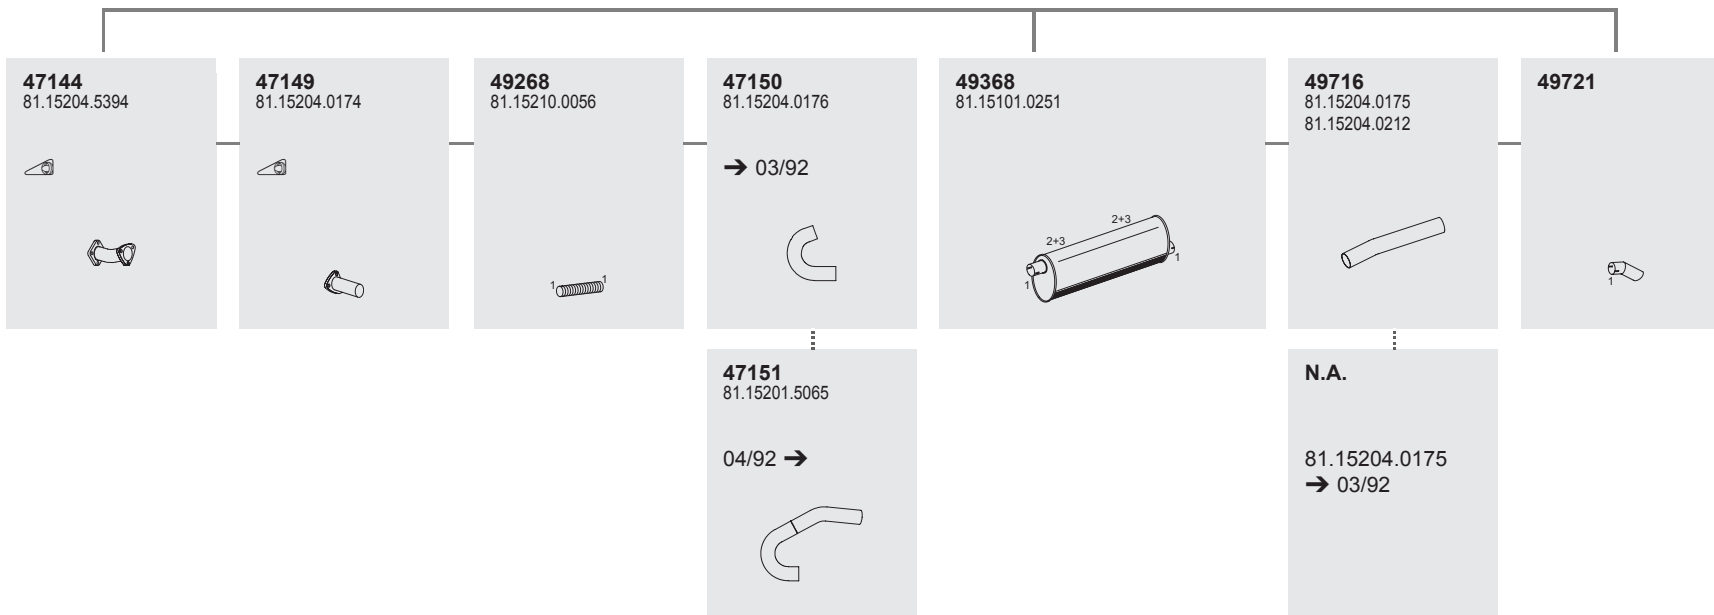

218

218

Series 11.190

System No.: 247200012

Type

469
11.190 HOCL/R
10/91 →
D0826 TOH
Engine
Vectra
132kw
← MAN

Front pipe

Silencer

Tail pipe