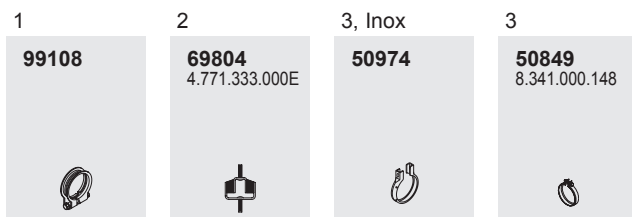

Mounting Parts

Horizontal
RHD
Standard moun-
ting

457

457