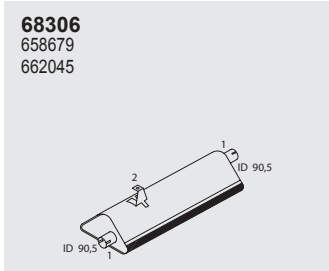

Silencer

68306
658679
662045

Mounting Parts

1

99094

2

68900
40607

Horizontal
RHD
Standard mounting

Manufacturers part number are quoted for reference only