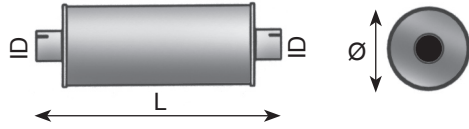

Absorbtion & Reflection Silencers

Manufactures part number are quoted for reference only