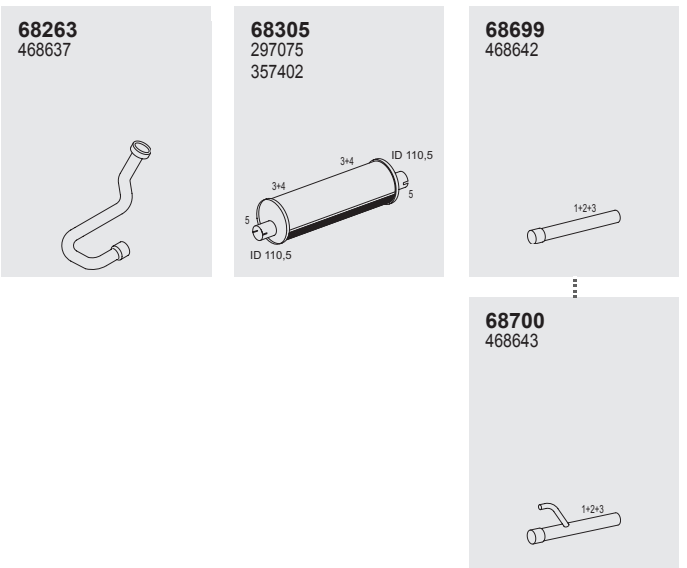

Series K 113

System No.: 268200033

Manufacturers part number are quoted for reference only

Type

K 113
1823426 ▶CHno

Front pipe

Silencer

Tail pipe