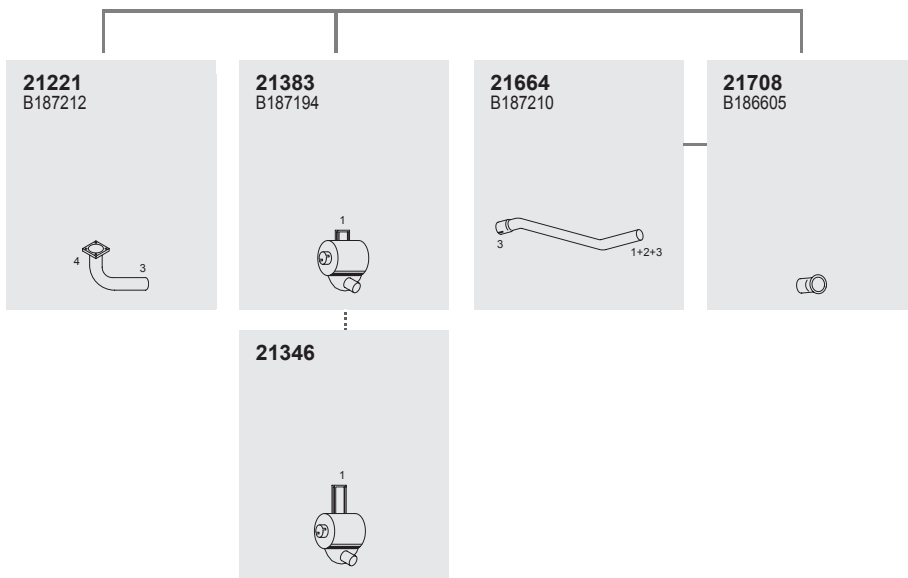

BOVA

86

86

Series FUTURA

System No.: 221200018

Manufacturers part number are quoted for reference only

Type

DKT, DKV
11.60 Turbo

Front pipe   Silencer   Tail pipe