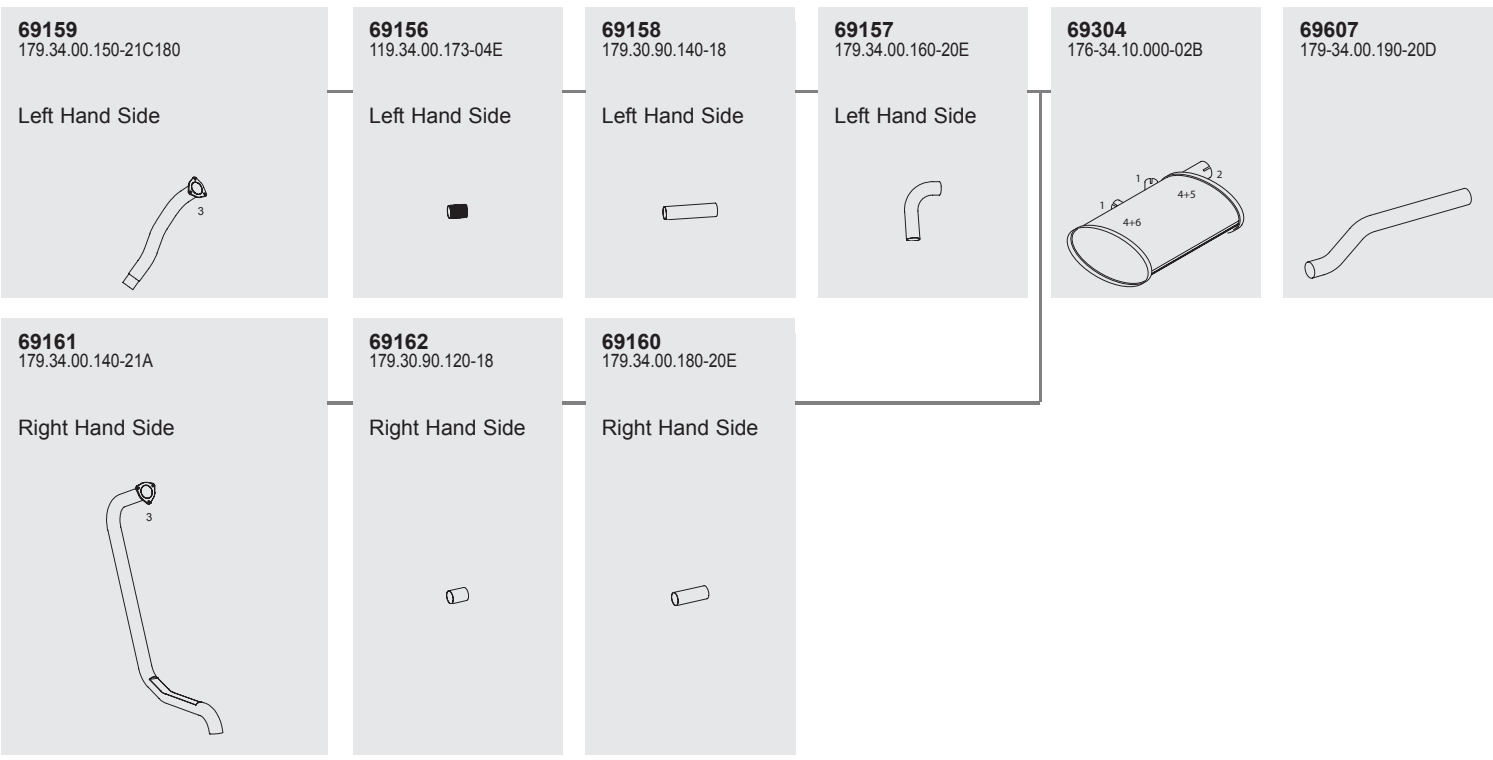

442 Manufacturers part number are quoted for reference only

Series S214

System No.: 269200005

Type

S214
OM 422 A/LA
Mercedes Engine
System Mounted
Left of Engine.

Front pipe

Silencer

Tail pipe