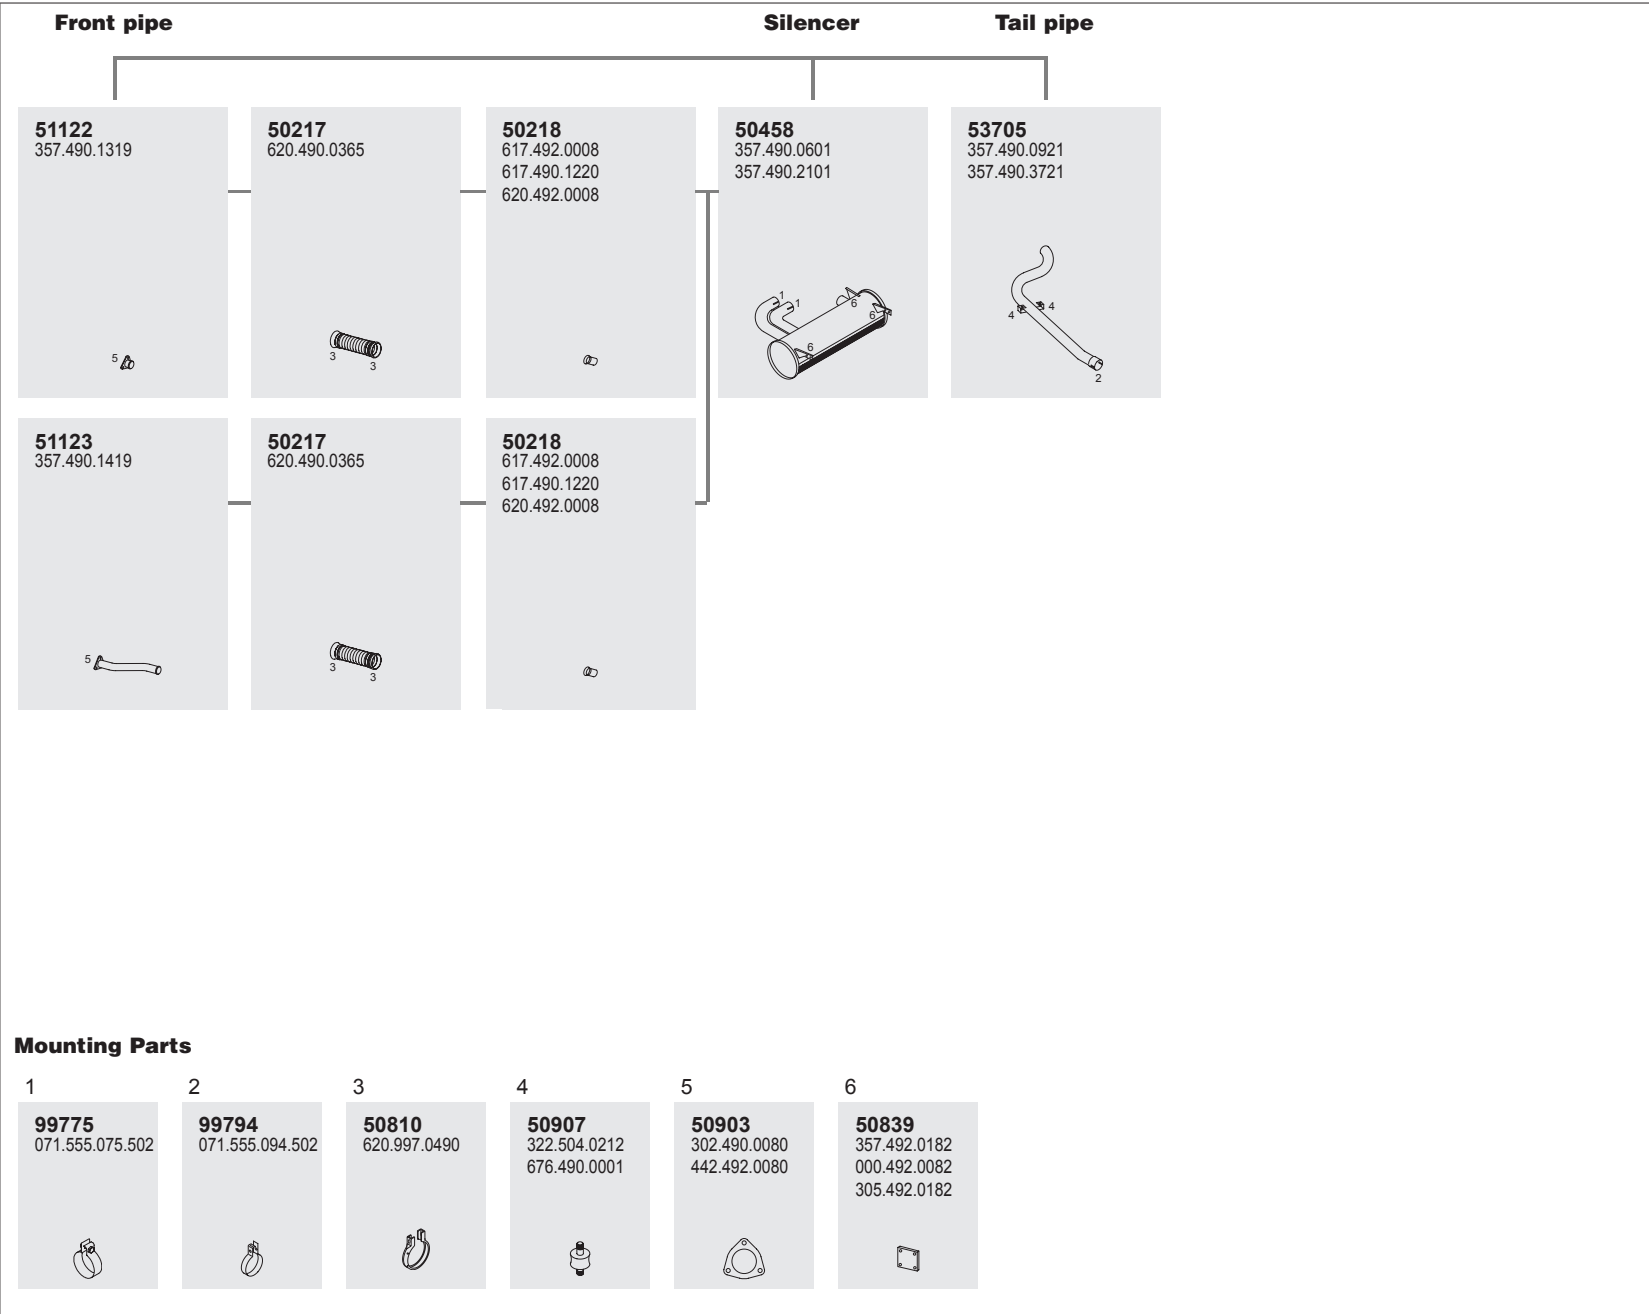

290

290

Series CITY BUS

System No.: 250200062

Type	BM
0 405ST	357.001
WB 5875	357.005

Horizontal
RHD
Standard moun-
ting

Manufacturers part number are quoted for reference only