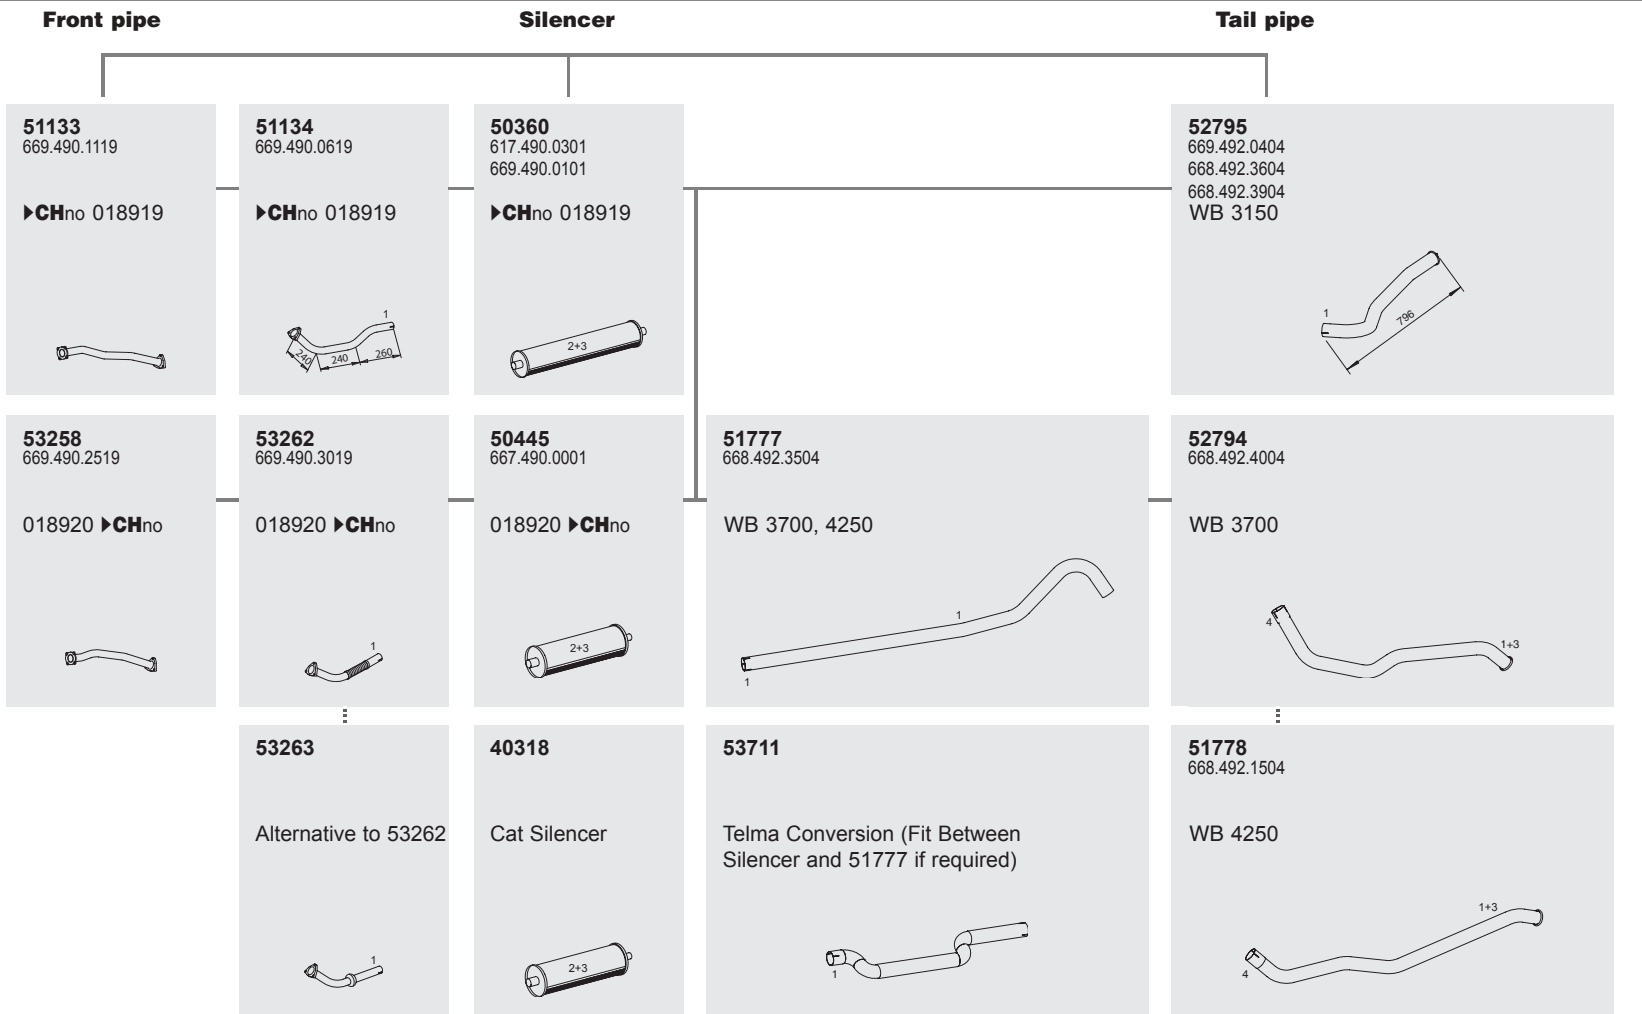

Series 814 D

System No.: 250200010

Manufacturers part number are quoted for reference only

Type	BM
814 D	670.312
WB 3150, 3700, 4250	670.313
	670.364
	670.365
	670.366

Mounting Parts

1	2	3	4
99775 071.555.075.502	50877 616.491.0040 617.490.0041 669.490.0041	50912 667.490.0037	50945 668.492.0340

Horizontal
RHD
Standard mounting