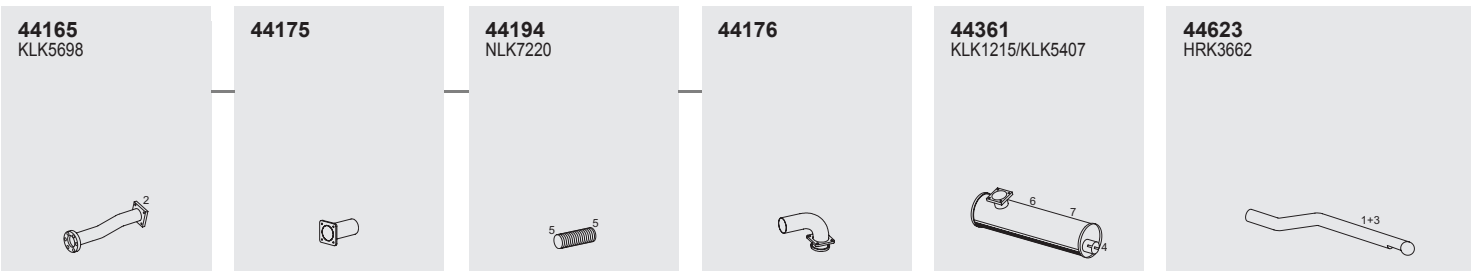

Series LYNX

System No.: 244200015

Type

Cummins L 10

Front pipe

Silencer

Tail pipe