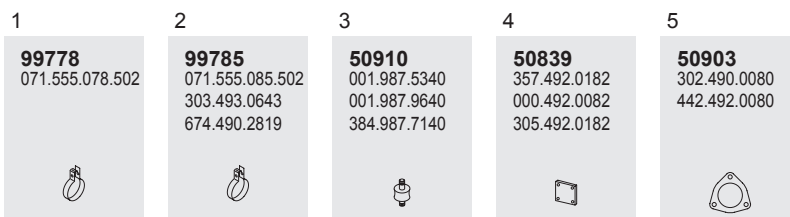

Mounting Parts

Horizontal
RHD
Standard moun-
ting

Manufacturers part number are quoted for reference only