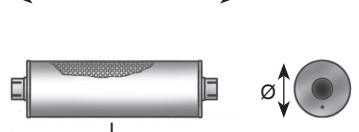

Dinex					
ALU	HP	L mm	Ø	Inlet	Outlet
89363	90-160	680	152	66,0 ID	61,0 OD