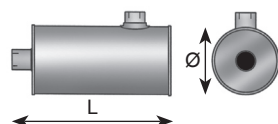

Manufactures part number are quoted for reference only

Ø70-Ø90 / 90-250 HP (KW=HP/1,36)

Dinex					
ALU	HP	L mm	Ø	Inlet	Outlet
40318	90-170	1175	237	71,0 OD	71,0 OD

Dinex					
ALU	HP	L mm	Ø	Inlet	Outlet
40309	100-230	645	296	77,0 ID	77,0 ID