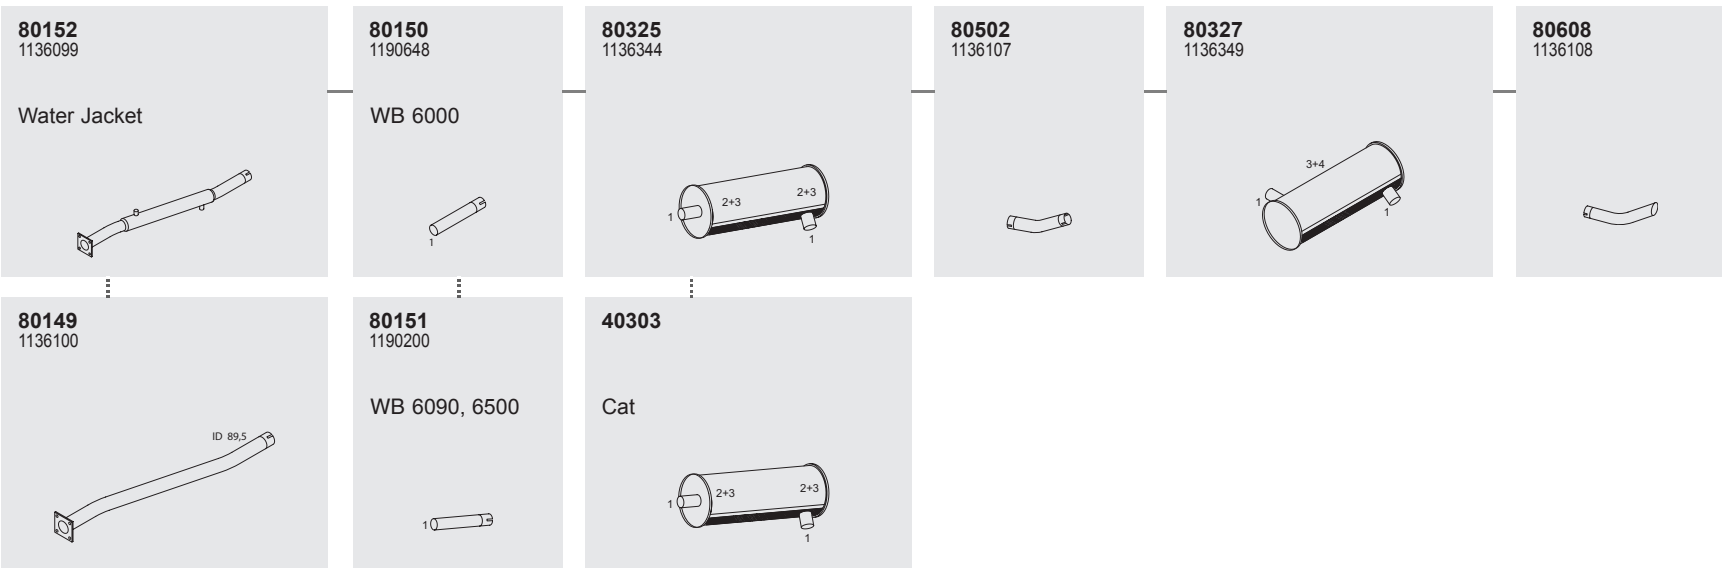

492 Manufacturers part number are quoted for reference only

492

Series B10 M

System No.: 280200039

Type

B10 M
WB6000, 6090
6500
LUF
Excluding

Front pipe

Silencer

Tail pipe