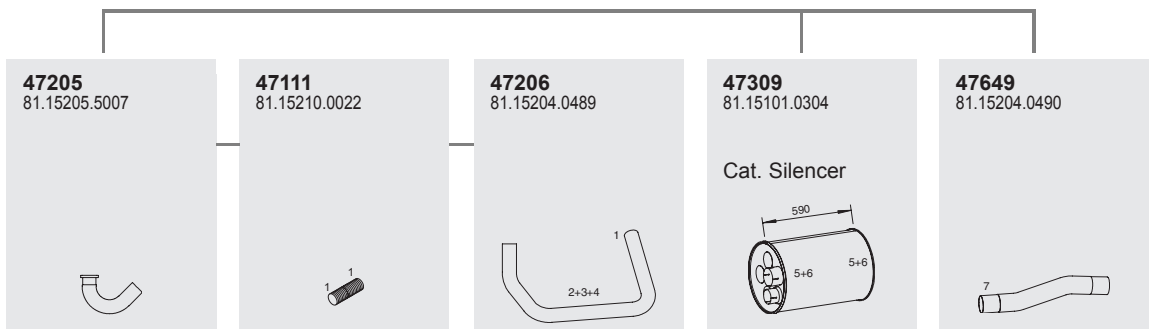

226

226

Series 14.220

System No.: 247200047

Type

A66
14.220
D0826/36
Engine
Auto

Front pipe

Silencer

Tail pipe