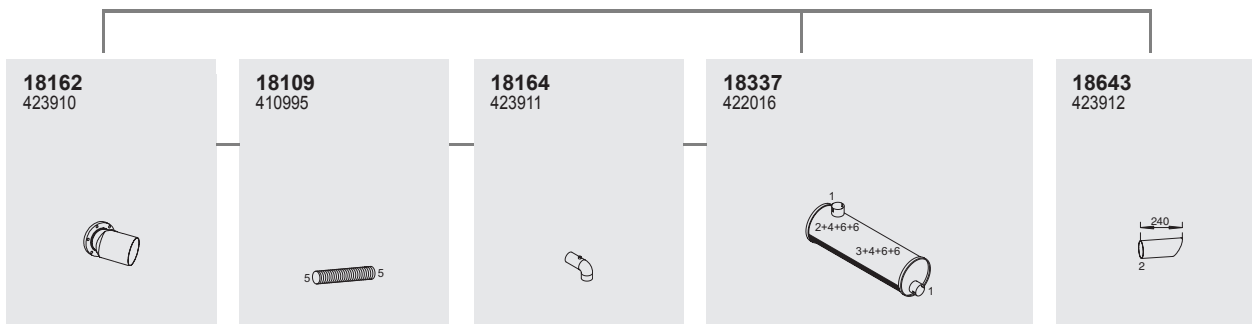

Silencer

Tail pipe

Mounting Parts

Horizontal
RHD
Standard moun-
ting

DENNIS

Series DOMINATOR

System No.: 218200005

136 Manufacturers part number are quoted for reference only