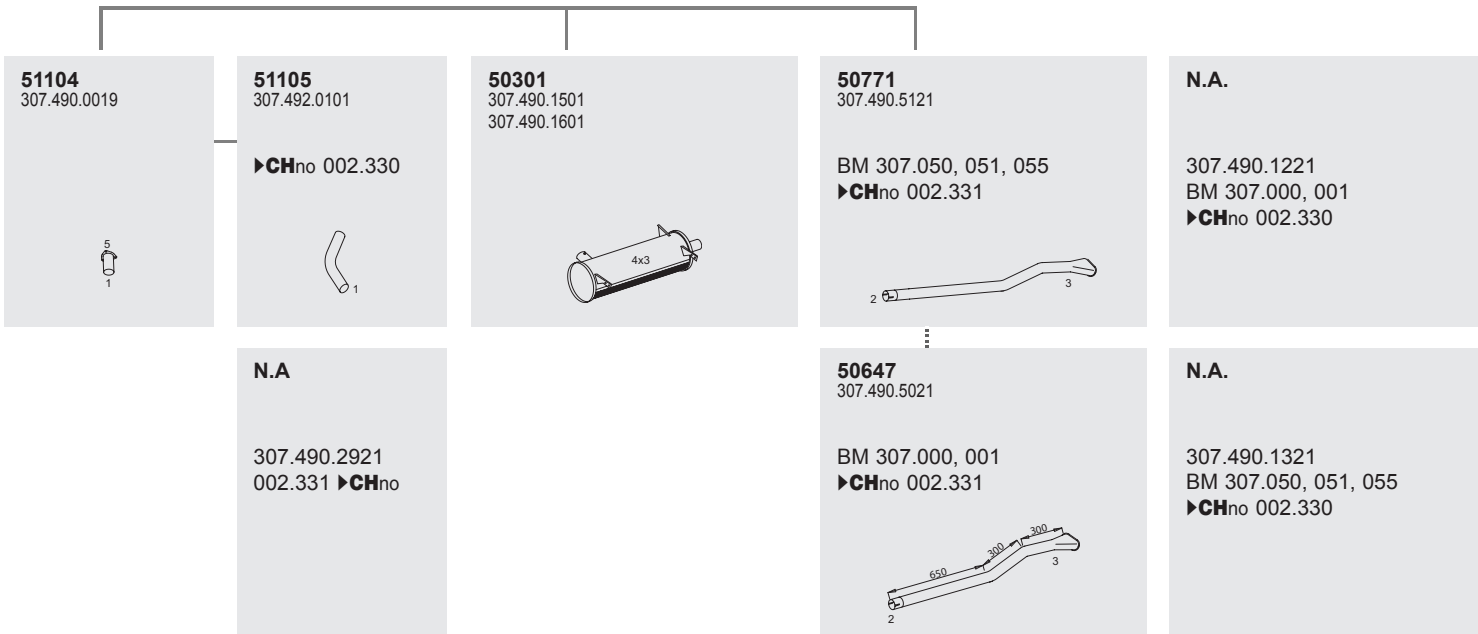

Mounting Parts

Horizontal
 RHD
 Standard moun-
 ting

324

324

Series 0 307

System No.: 250200038

Type **BM**

0 307 307.000
 004.703 307.001
 ▶CHno 033.192 307.050
 307.051
 307.055
 Including
 004.316, 586,
 634, 640, 650,
 662, 673
 033.380, 388,
 409, 437, 460,
 485, 510, 534,
 535, 546, 558,
 559, 570, 588,
 589, 610, 620,
 621, 641, 649,
 650, 669, 678,
 679