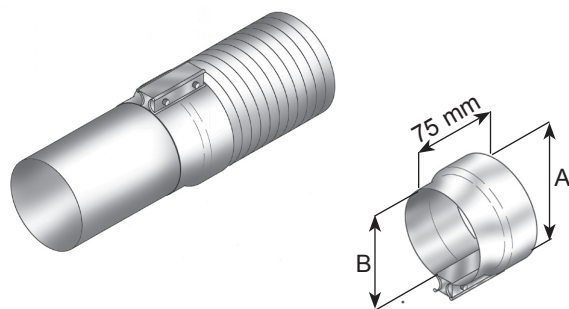

Flex Clamps

Manufacturers part number are quoted for reference only

Dinex Flex Clamps

Dinex	Dinex	A mm	B mm	B Inch
ALU	INOX			
99250/T	99251/T	55,0	50,0	2
99257/T	99258/T	62,0	57,0	2 1/4
99264/T	99265/T	67,0	63,5	2 1/2
99270/T	99269/T	75,0	70,0	2 3/4
99276/T	99277/T	81,2	76,2	3
99289/T	99290/T	93,6	88,9	3 1/2
	99300/T	105,0	100,0	3 7/8
99302/T	99303/T	106,6	101,6	4
80871/T	99315/T	119,0	114,3	4 1/2
	99220/T	125,0	120,0	4 3/4
99327/T	99328/T	132,0	127,0	5
99352/T	99349/T	158,0	152,0	6