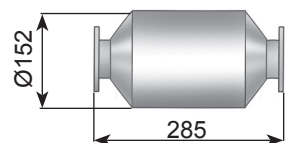

Universal Catalytic Converters

Manufacturers part number are quoted for reference only

<3,5 Ltr.

Dinex
INOX
40315