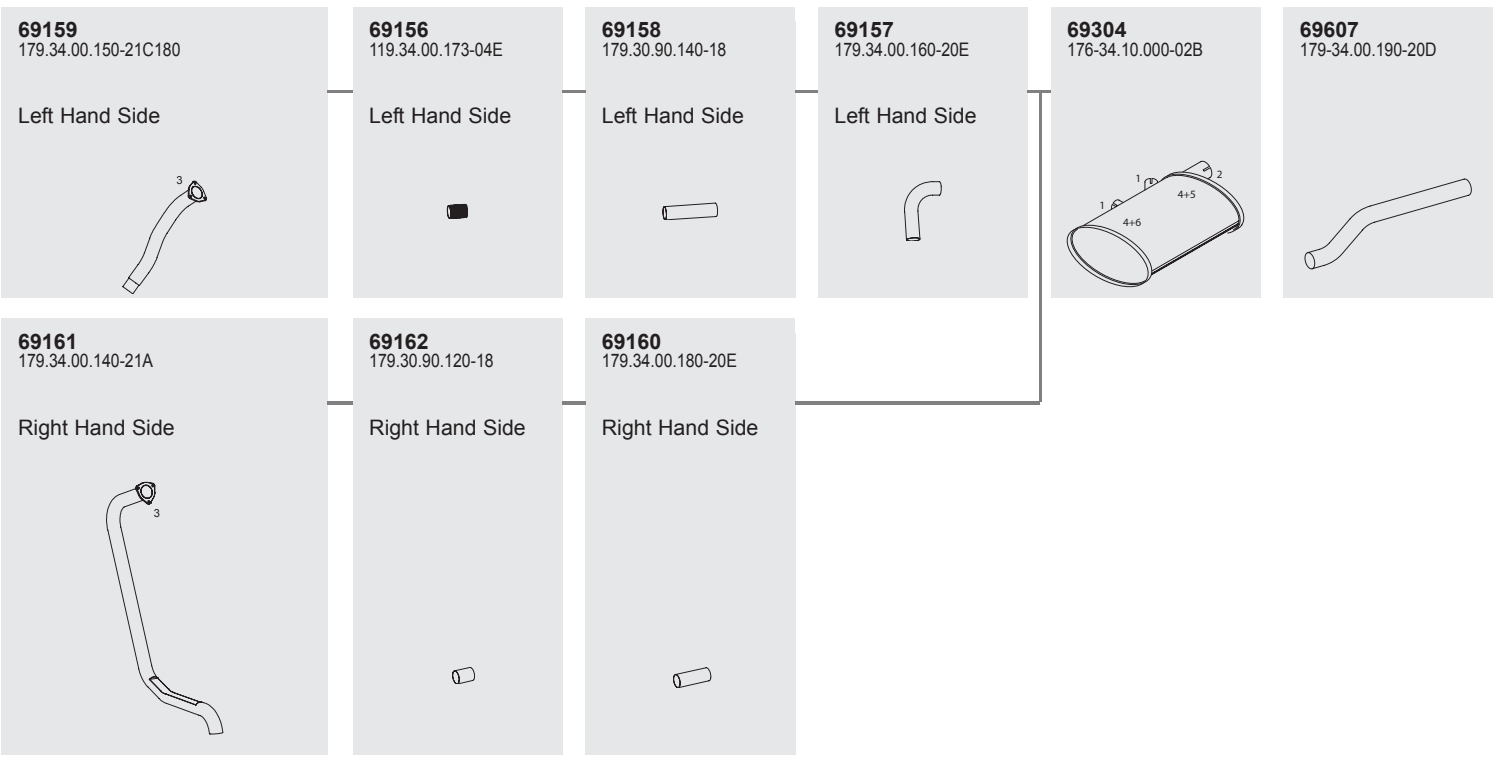

Series S209

System No.: 269200001

Manufacturers part number are quoted for reference only

Type

S209
OM 422 A/LA
Mercedes Engine
System Mounted
Left of Engine.

Front pipe

Silencer

Tail pipe