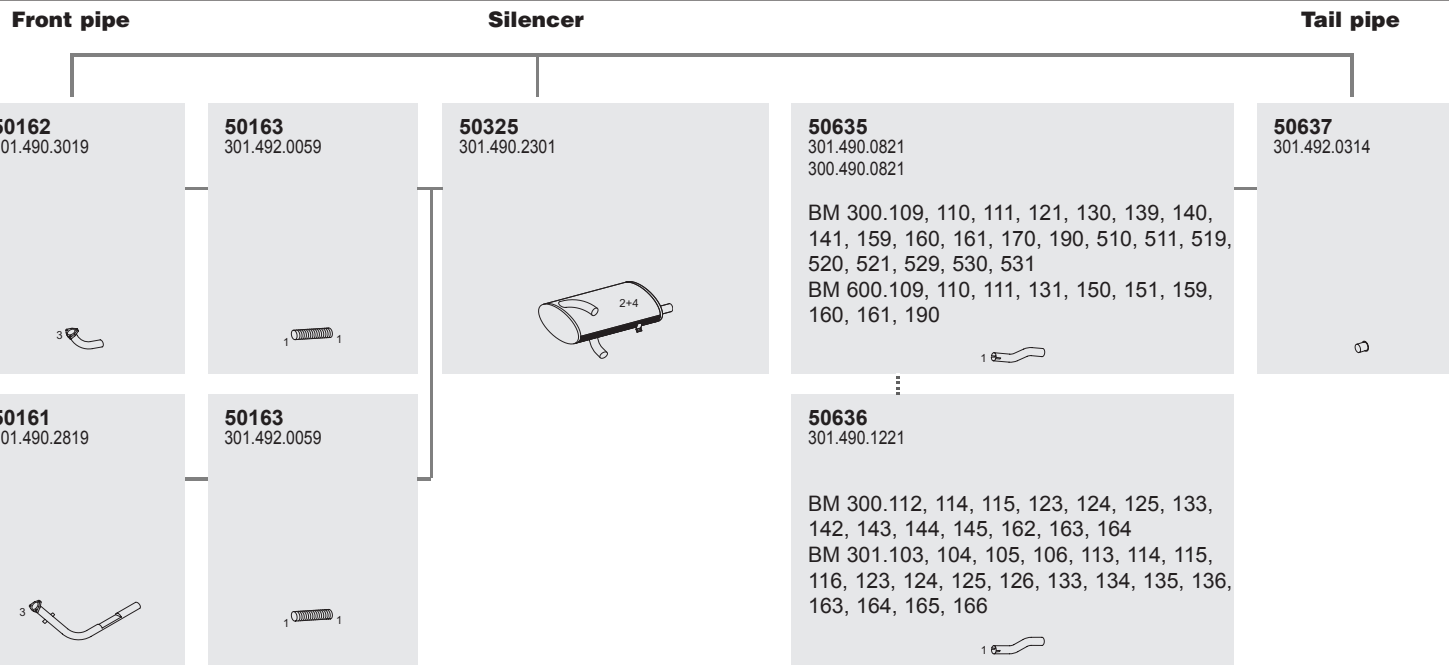

MERCEDES-BENZ

296

296

Series 0 303

System No.: 250200031

Manufacturers part number are quoted for reference only

Type	BM
0 303	300.114
WB 4150, 4521,	300.115
5083, 5381,	300.109
5623, 6330	300.110
	300.111
Built by	300.112
Mercedes	300.121
033094 ▶CHno	300.123
Not built by	300.125
Mercedes	300.130
033343 ▶CHno	300.133
Includes	300.139
Chassis No's	300.140
033380, 033388,	300.141
033409, 033437,	300.142
033460, 033485,	300.143
033510, 033534,	300.144
033535, 033546,	300.145
033558, 033559,	300.154
033570, 033588,	300.159
033589, 033610,	300.160
033620, 033621,	300.161
033641, 033649,	300.162
033650, 033669,	300.163
033678, 033679	300.164
	300.165
	300.170
	300.190
	300.510
	300.511
	300.519
	300.520
	300.521
	300.529
	300.530
	300.531