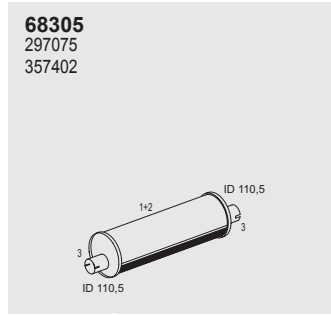

402 Manufacturers part number are quoted for reference only

402

Series K 93

System No.: 268200026

Type

K 93

Front pipe

Silencer

Tail pipe

Mounting Parts

1	2	3	3, Alternative	4	5
68800 249970	68900 40607	99114	68818 1384745 328928	68812 411770	68808 153474

Horizontal
RHD
Standard mounting