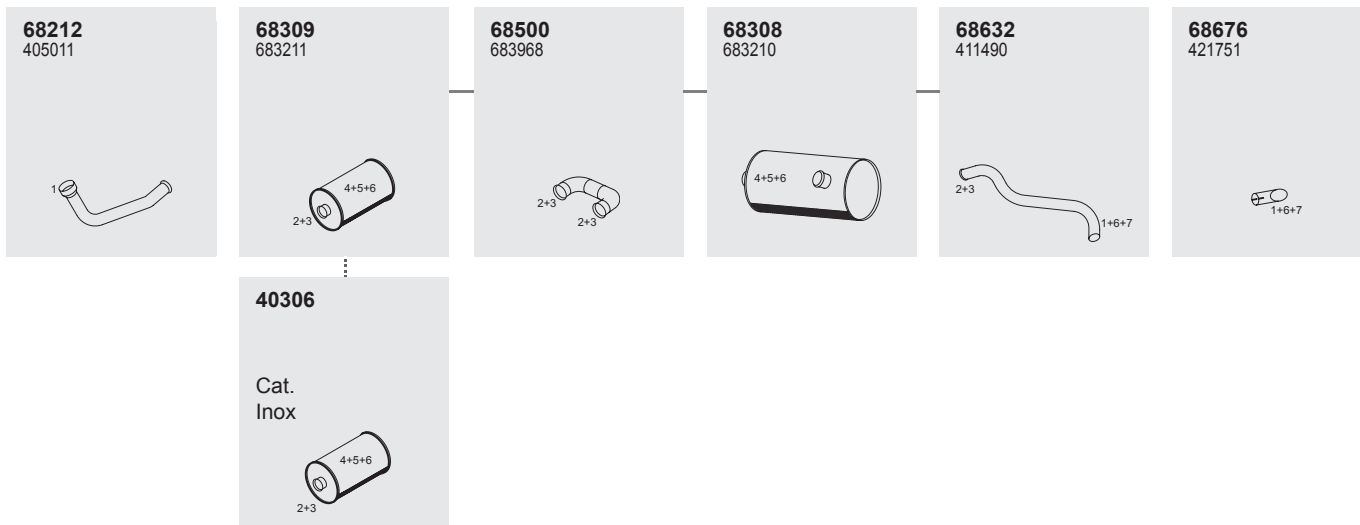

Series NR 112

System No.: 268200013

Manufacturers part number are quoted for reference only

Type

NR 112

Front pipe

Silencer

Tail pipe