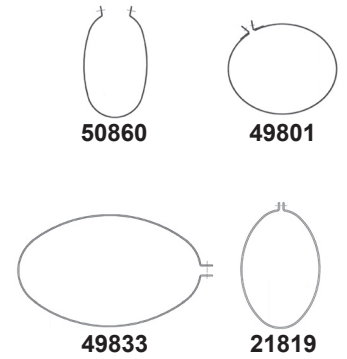

Pipe & Silencer Straps

Manufactures part number are quoted for reference only

Dinex		
ALU	B mm	B Inch
98060	60,0	2 3/8
98076	76,2	3
98089	88,9	3 1/2
98102	101,6	4
98108	108,0	4 1/4
98114	114,3	4 1/2
98127	127,0	5
98155	155,0	6
98184	184,0	7
98206	206,0	8
98249	249,0	10
98260	260,0	10 1/4
98284	284,0	11
98300	300,0	11 3/4
98320	320,0	12

Dinex		
ALU	B mm	B Inch
98752	155,0	6
98778	178,0	7
98784	184,0	7 1/4
98703	206,0	8
98728	228,0	9
98754	254,0	10
98779	284,0	11
98805	300,0	12
28800	380,0	15

Dinex	
ALU	Adjustable
95505	

Dinex		
ALU	B mm	B Inch
49815	180 x 280	7 x 10 3/4
88805	202 x 302	8 x 11 7/8
49841	180 x 280	7 x 10 3/4
70816	254 x 381	10 x 15
50860	180 x 280	7 x 10 3/4
49801	250 x 300	9 7/8 x 11 7/8
49833	305 x 505	12 x 19 7/8
21819	254 x 38	10 x 15