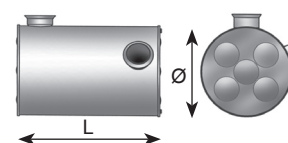

Dinex					
ALU	HP	L mm	Ø	Inlet	Outlet
40304	300-400	700	445	134,0 OD	134,0 OD