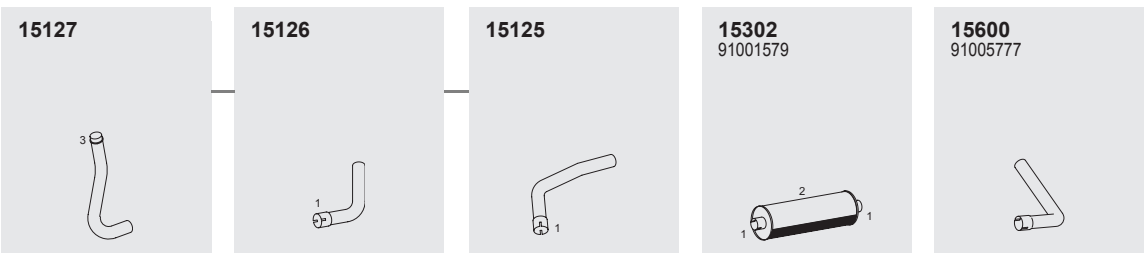

Manufacturers part number are quoted for reference only

Type

500HP
Non Turbo

Front pipe

Silencer

Tail pipe

Mounting Parts

Horizontal
RHD
Standard mounting