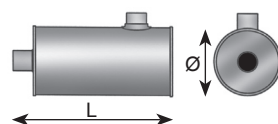

Dinex					
ALU	HP	L mm	Ø	Inlet	Outlet
40303	150-250	710	297	89,0 OD	89,0 OD