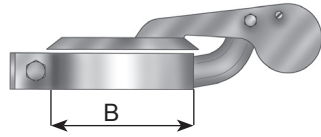

Raincaps

Dinex	Dinex		
ZINC	INOX	B mm	Inch
98450	98550	50,5	2
98460	98560	60,5	2 3/8
98464	98564	63,5	2 1/2
98470	98570	70,5	2 3/4
98476	98576	76,5	3
98480	98580	80,5	3 1/8
98489	98589	90,0	3 1/2
98400	98500	100,5	3 7/8
98402	98602	102,0	4
98410	98608	110,5	4 3/8
98414	98614	115,0	4 1/2
98420	98620	120,5	4 3/4
98427	98627	127,5	5
98451	98651	152,0	6