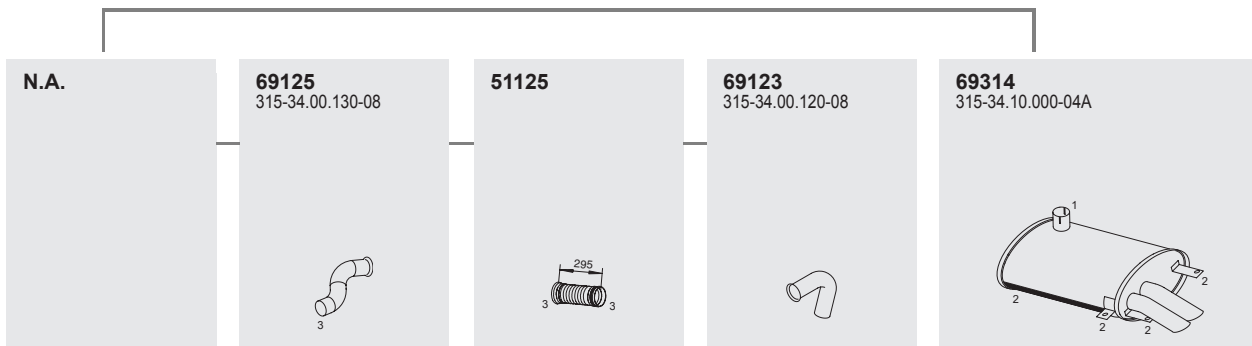

Series S313

System No.: 269200029

Manufacturers part number are quoted for reference only

Type

S313
OM401 LA
OM441 LA
(Turbo
Intercooler)
OM402 LA

Front pipe

Silencer