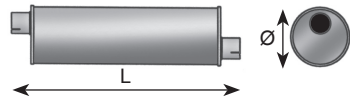

Dinex					
ALU	HP	L mm	Ø	Inlet	Outlet
49338	90-160	955	203	66,0 ID	66,0 ID