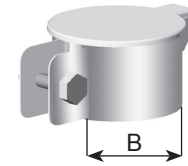

Dinex		
ZINC	B mm	Inch
98445	45,0	3
98452	50,0	2
98455	55,0	2 1/8
98461	60,0	2 3/8
98465	65,0	2 5/8
98471	70,0	2 7/8
98475	75,0	3
98481	80,0	3 1/8
98491	90,0	3 1/2
98401	100,0	3 7/8
98411	110,0	4 3/8
98415	115,0	4 1/2
98421	120,0	4 3/4
98430	130,0	5 1/8