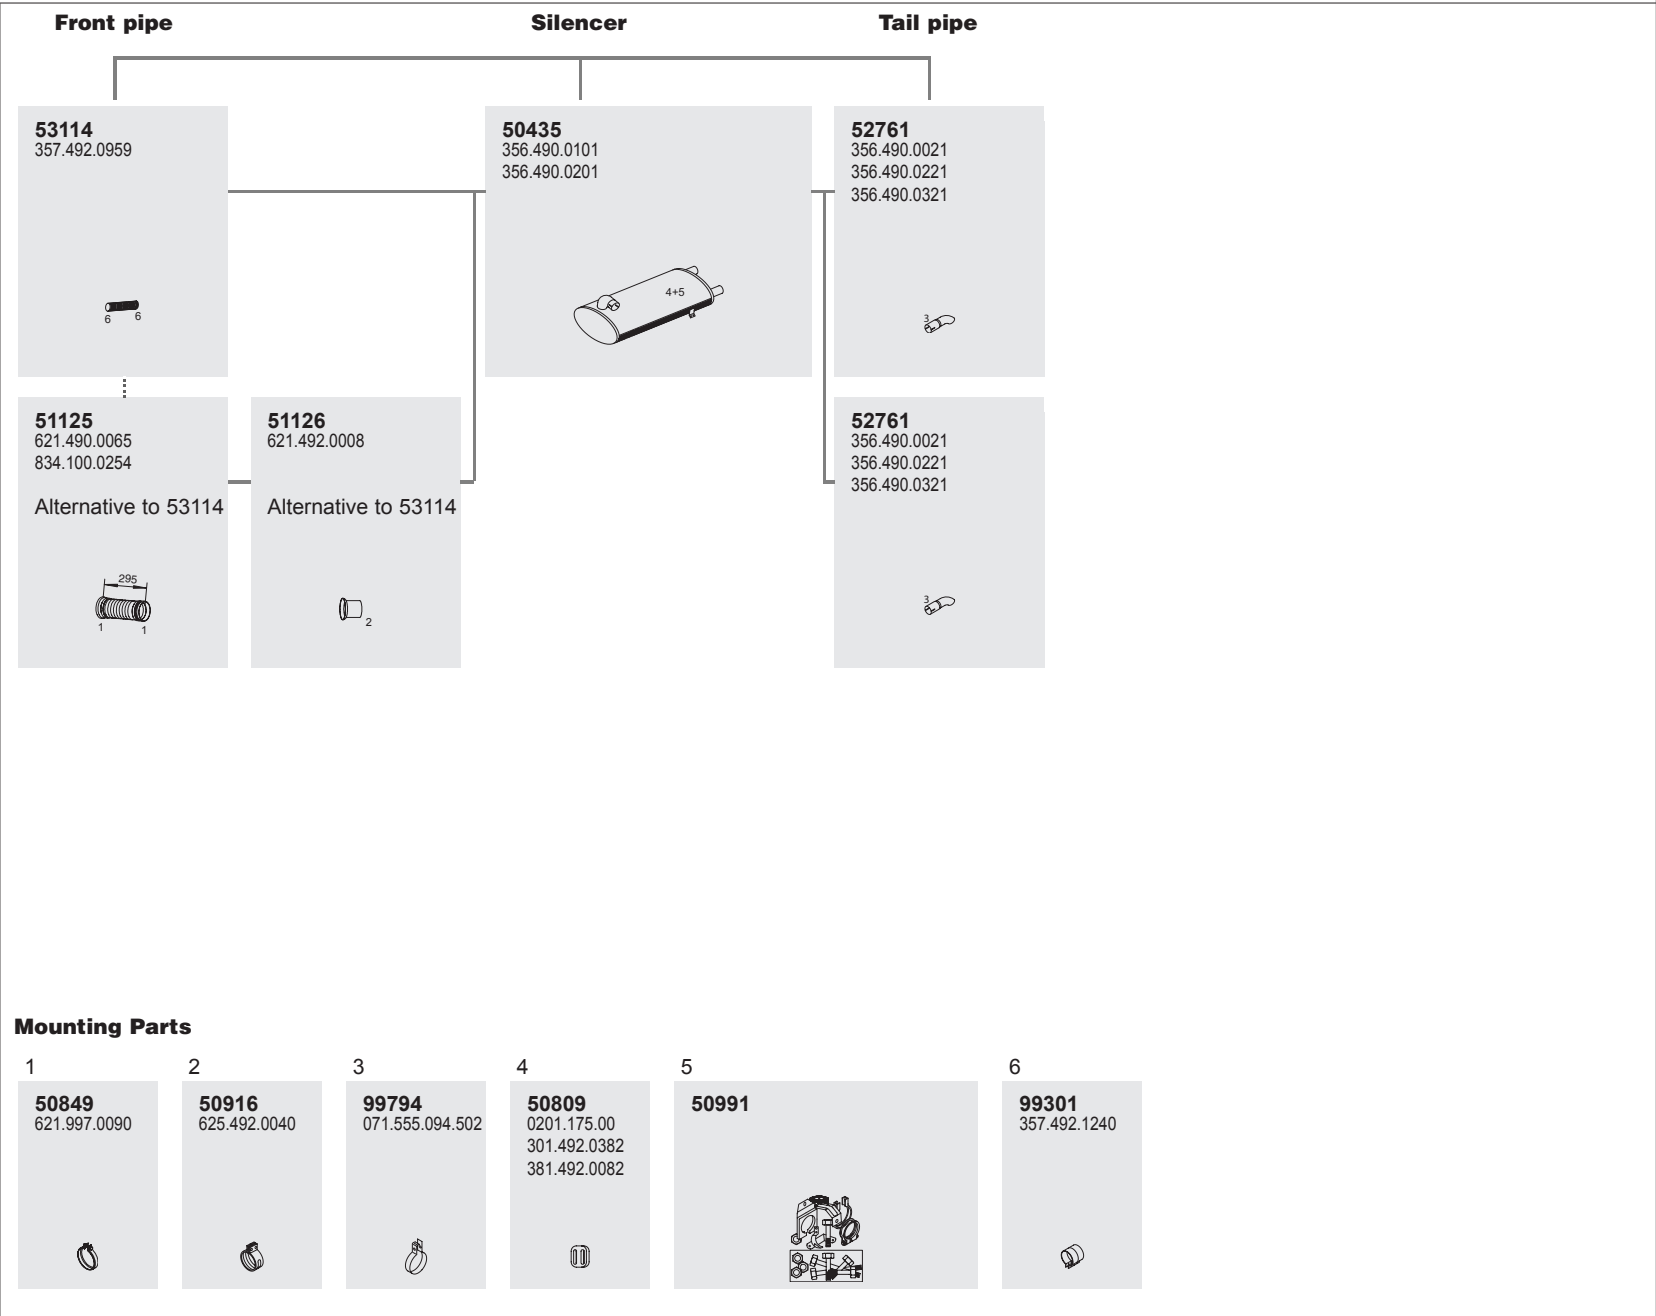

Front pipe **Silencer** **Tail pipe**

Mounting Parts

Horizontal
 RHD
 Standard moun-
 ting

316 Manufacturers part number are quoted for reference only

316

Series 0 304

System No.: 250200048

Type	BM
0 304	373.385