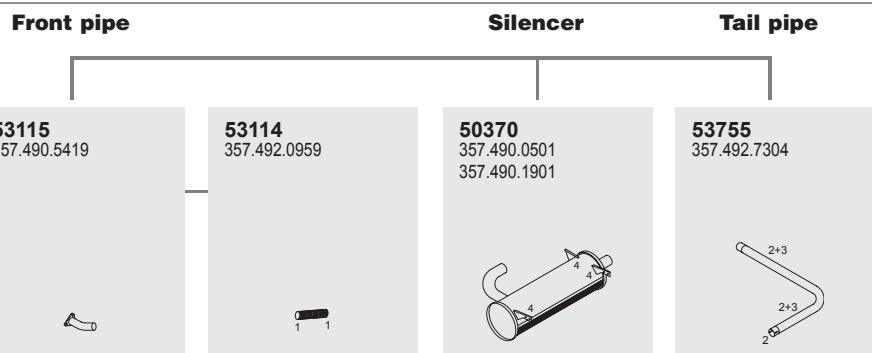

294

294

Series CITY BUS

System No.: 250200066

Type	BM
O 408	357.150
Single Inlet	357.160
076651 ▶CHno	357.180
WB 5875	

Mounting Parts

1	2	3	4
99301 357.492.1240	99704 071.555.104.501	50907 322.504.0212 676.490.0001	50839 357.492.0182 000.492.0082 305.492.0182

Horizontal
RHD
Standard moun-
ting

Manufacturers part number are quoted for reference only