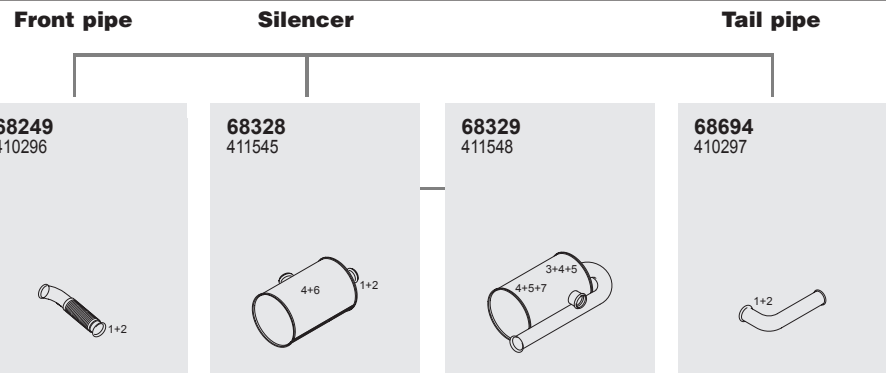

Mounting Parts

1	2	3, 411560	4, 410312	5	6, 410314	7, 411558
<p>68807 683207</p> 	<p>68804 150126 683971</p> 	N.A.	N.A.	<p>80951</p> 	N.A.	N.A.

Horizontal
RHD
Standard moun-
ting

Manufacturers part number are quoted for reference only