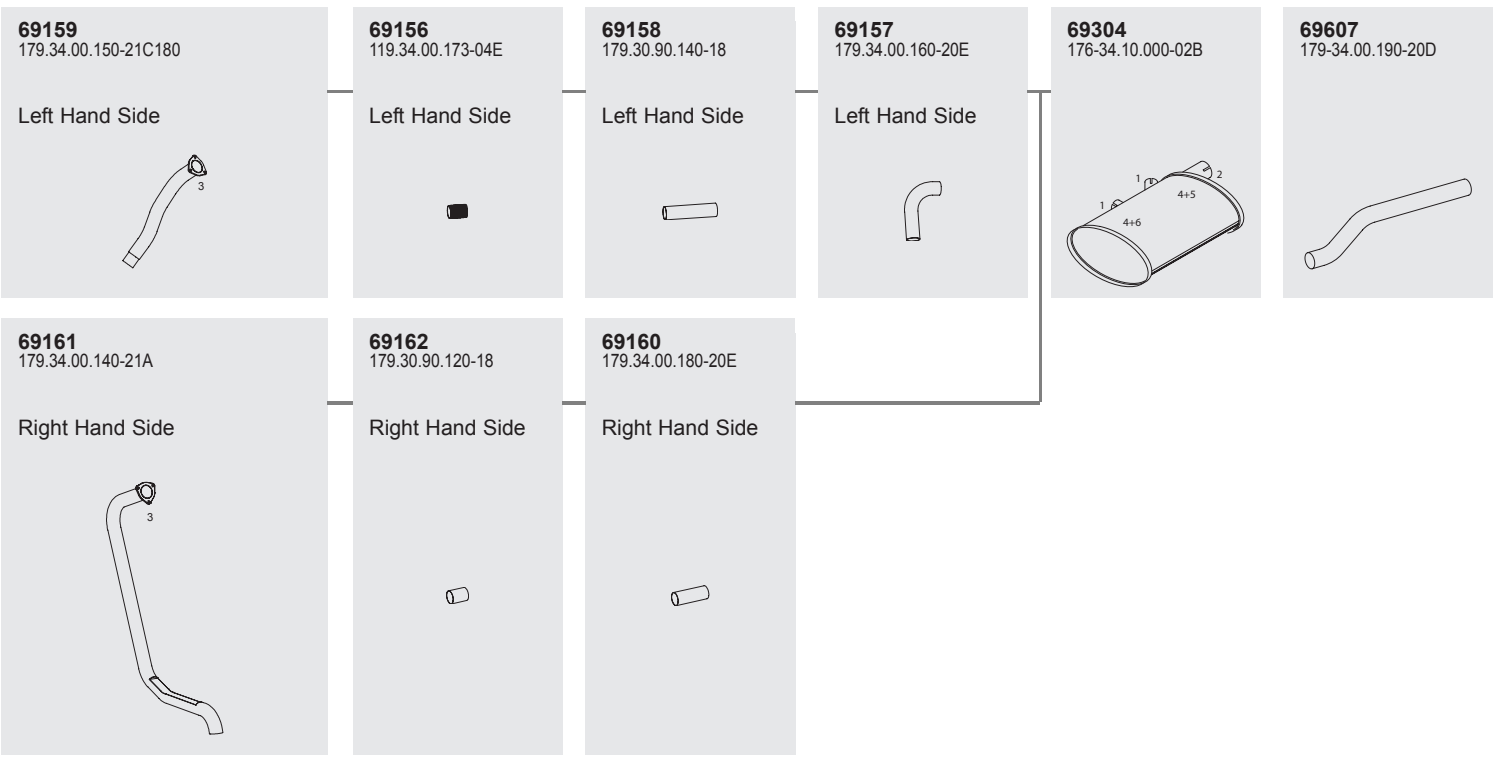

436

436

Series S211

System No.: 269200003

Type

S211
OM 422 A/LA
Mercedes Engine
System Mounted
Left of Engine.

Front pipe

Silencer

Tail pipe