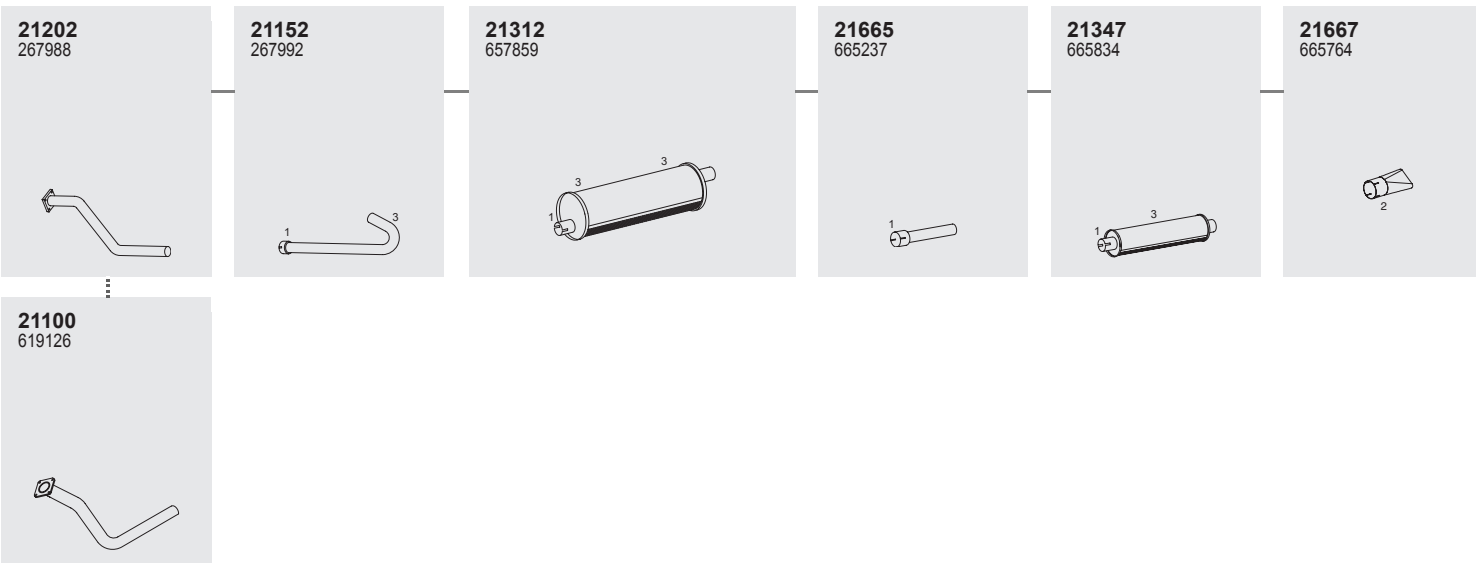

Series SP2200

System No.: 221200006

Manufacturers part number are quoted for reference only

Type

Rear Engine

Front pipe

Silencer

Tail pipe