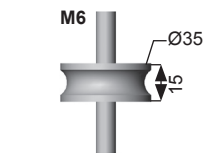

50907
322.504.0212