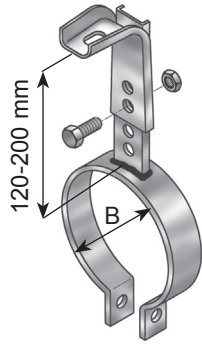

50907
322.504.0212

50904
309.490.0037

28837
98415197

64801
0000689778

Pipe & Silencer Straps

Manufactures part number are quoted for reference only

Dinex		
ALU	B mm	B Inch
98060	60,0	2 3/8
98076	76,2	3
98089	88,9	3 1/2
98102	101,6	4
98108	108,0	4 1/4
98114	114,3	4 1/2
98127	127,0	5
98155	155,0	6
98184	184,0	7
98206	206,0	8
98249	249,0	10
98260	260,0	10 1/4
98284	284,0	11
98300	300,0	11 3/4
98320	320,0	12