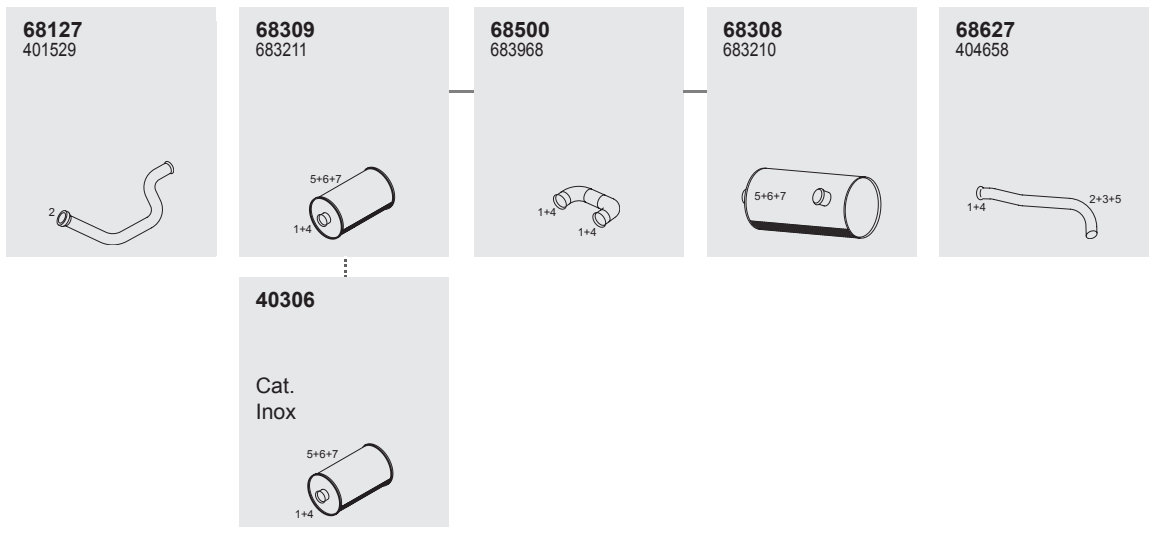

394 Manufacturers part number are quoted for reference only

394

Series BR 112

System No.: 268200010

Type

BR 112

Front pipe

Silencer

Tail pipe