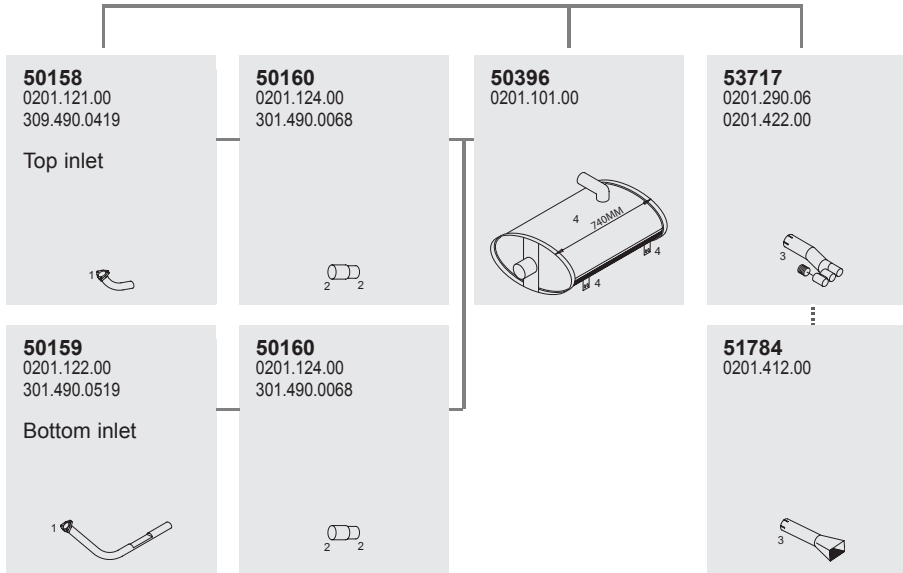

Series CITYLINER

System No.: 255200004

Manufacturers part number are quoted for reference only

Type

N 116: V8
N 217: V10
OM 402 Engine
OM 422 Engine

Front pipe

Silencer

Tail pipe

50158
0201.121.00
309.490.0419

Top inlet

50160
0201.124.00
301.490.0068

50396
0201.101.00

53717
0201.290.06
0201.422.00

50159
0201.122.00
301.490.0519

Bottom inlet

50160
0201.124.00
301.490.0068

51784
0201.412.00

Mounting Parts

1	2	3	4
50903 302.490.0080 0201.315.08	99770 071.555.070.501	99714 1801.337.00 81.97420.0139	50809 0201.175.00 381.492.0082

Horizontal
RHD
Standard moun-
ting