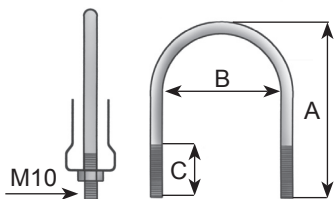

U-Bolt Clamps - M10

Dinex	ZINC	A mm	B mm	B Inch	C mm	DAF OE
90084		110,0	84,0	3 1/4	40,0	682602
90096		125,0	96,0	3 3/4	40,0	682603
90098		150,0	98,0	3 3/4	40,0	682604
90105		195,0	105,0	4 1/8	40,0	682606
90109		150,0	109,0	4 1/4	40,0	682605
90120		170,0	120,0	4 3/4	40,0	682608
90130		185,0	130,0	5 1/8	60,0	682610
90142		195,0	142,0	5 5/8	40,0	682611
90155		195,0	155,0	6	40,0	682612