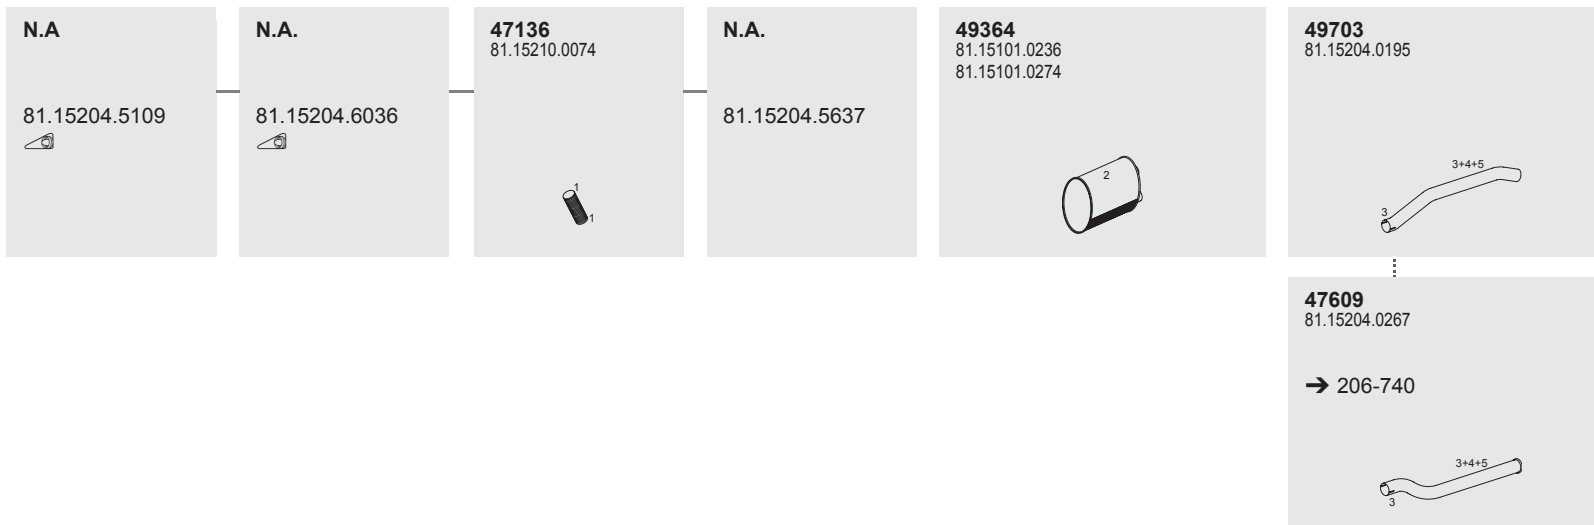

236

236

Series 18.310

System No.: 247200030

Type

A51
18.310 HOCL/R

Front pipe

Silencer

Tail pipe