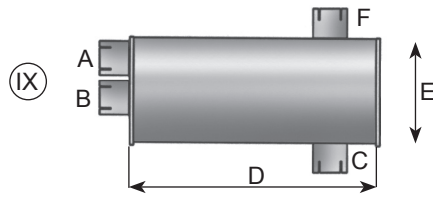

Silencer dimensions

Dinex												
ALU	A inch	A mm	B inch	B mm	C inch	C mm	F inch	F mm	D inch	D mm	E inch	E mm
50313	2 7/8	70,0	2 7/8	70,0	2 7/8	71,0	2 7/8	71,0	29 1/8	740	10 1/4	262
50324	2 7/8	70,0	2 7/8	70,0	2 1/8	70,0	2 7/8	70,0	29 3/4	755	10 1/4	262
50411	3 1/4	80,5	3 1/4	80,5	3 1/2	90,0 OD	3 5/8	90,5	29 1/8	740	10 1/4	262
50434	3 1/2	89,0 OD	3 1/2	89,0 OD	4 1/8	101,0	3 1/2	89,0 OD	37	940	10 1/4	262
69303	3 1/4	80,5	3 1/4	80,5	3 5/8	91,0	3 5/8	91,0	33 1/2	850	11 7/8	301
69305	3 1/4	80,5	2 1/4	80,5	3 1/8	75,0	3 1/8	75,0	29 1/8	780	11 7/8	301
69308	3 1/4	80,5	3 1/4	80,5	2 5/8	75,0	2 5/8	75,0	24 7/8	630	11 7/8	301
69310	3 5/8	76,0	3 5/8	76,0	3 1/16	90,5	3 1/16	90,5	24 5/8	780	11 7/8	301
69311	4 1/8	102,5	4 1/8	102,5	3 1/8	77,0	3 1/8	77,0	34 7/8	885	11 7/8	301
69315	4 1/8	102,5	4 1/8	100,0	4 1/8	101,0	4 1/8	101,0	34 7/8	885	11 7/8	301