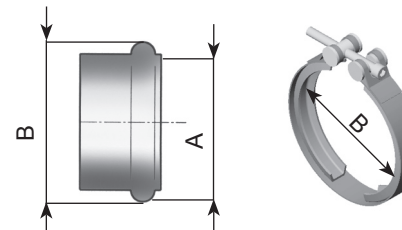

Heavy Duty, Band, Dinex Seal Clamps & V-Clamps

Manufacturers part number are quoted for reference only

Heavy Duty Clamps

Dinex	ALU	B mm	Inch
99548	45,5 - 48,5	1 7/8	
99550	47,5 - 50,5	2	
99553	50,5 - 53,5	2 1/8	
99555	52,5 - 55,5	2 1/8	
99558	55,5 - 58,5	2 1/4	
99560	57,5 - 60,5	2 3/8	
99563	60,5 - 63,5	2 1/2	
99565	62,5 - 65,5	2 1/2	
99568	65,5 - 68,5	2 5/8	
99570	67,5 - 70,5	2 3/4	
99573	71,5 - 73,5	2 7/8	
99575	73,5 - 75,5	2 7/8	
99578	75,5 - 78,5	3	
99580	77,5 - 80,5	3 1/8	
99585	82,5 - 85,5	3 1/4	
99590	87,5 - 90,5	3 1/2	
99594	91,5 - 94,5	3 5/8	
99600	97,5 - 100,5	3 3/4	
99604	101,5 - 104,5	4	
99607	104,5 - 107,5	4 1/8	
99610	107,5 - 110,5	4 1/4	
99614	111,5 - 114,5	4 1/2	
99620	117,5 - 120,5	4 3/4	
99624	121,5 - 124,5	4 7/8	
99627	124,5 - 127,5	4 7/8	
99630	127,0 - 130,5	5	
99633	130,5 - 133,5	5 1/8	

Band Clamps

Dinex	INOX	B mm	Inch
99150	50,0 - 55,0	2	
99157	55,0 - 59,0	2 1/4	
99160	59,0 - 63,0	2 3/8	
99164	63,0 - 68,0	2 1/2	
99176	79,0 - 80,0	3	
99189	91,0 - 97,0	3 1/2	
99202	104,0 - 112,0	4	
99214	112,0 - 121,0	4 1/2	
99227	121,0 - 133,0	5	
99235	130,0 - 140,0	5 1/2	

Dinex Seal Clamps

Dinex	Dinex	B mm	Inch
ALU	INOX		
99852	99851	51,0 - 54,0	2
99859	99858	54,0 - 57,0	2 1/4
99861	99860	60,0 - 63,0	2 3/8
99865	99864	64,0 - 67,0	2 1/2
99867	99866	66,0 - 69,0	2 5/8
99872	99871	71,0 - 74,0	2 3/4
99878	99877	78,0 - 81,0	3
99881	99880	81,0 - 84,0	3 1/8
99886	99885	86,0 - 89,0	3 1/3
99891	99890	90,0 - 93,0	3 1/2
99893	99892	91,0 - 94,0	3 1/2
99901	99900	101,0 - 105,0	4
99904	99903	102,0 - 106,0	4
99911	99910	111,0 - 116,0	4 3/8
99916	99915	115,0 - 119,0	4 1/2
99921	99920	122,0 - 127,0	4 3/4
99925	99928	128,0 - 132,0	5
99954	99953	153,0 - 158,0	6

V-Clamps

Dinex	INOX	A mm	A Inch	B mm
44805	76,0	3		101,6
70804	101,6	4		121,0
68835	114,3	4 1/2		129,0
70838	127,0	5		150,0

Dinex Premium V-Clamps

Dinex	INOX	A mm	A Inch	B mm
78890	76,0	3		101,6
78803	101,6	4		121,0
78815	114,0	4 1/2		129,0
78828	127,0	5		150,0