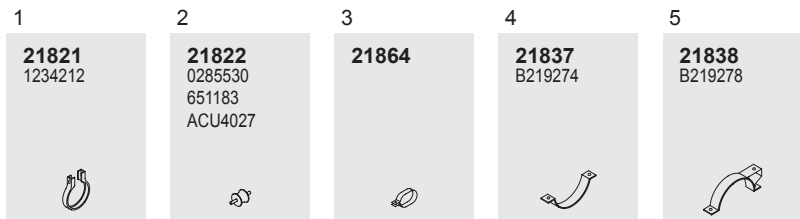

Mounting Parts

Horizontal
RHD
Standard mounting