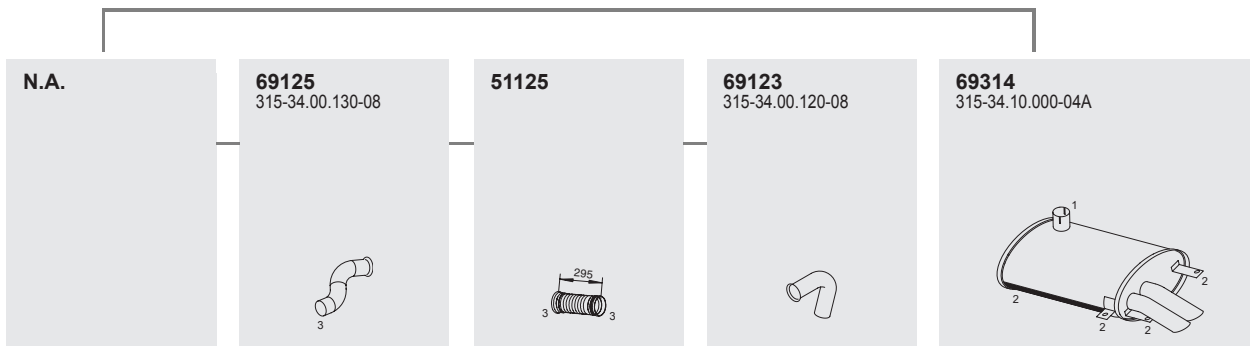

Series S312

System No.: 269200028

Manufacturers part number are quoted for reference only

Type

S312
OM401 LA
OM441 LA
(Turbo
Intercooler)
OM402 LA

Front pipe

Silencer

Mounting Parts

1	2	3	3, Inox
99108	69804 4.771.333.000E	50849 8.341.000.148	50974

Horizontal
RHD
Standard moun-
ting

455

455