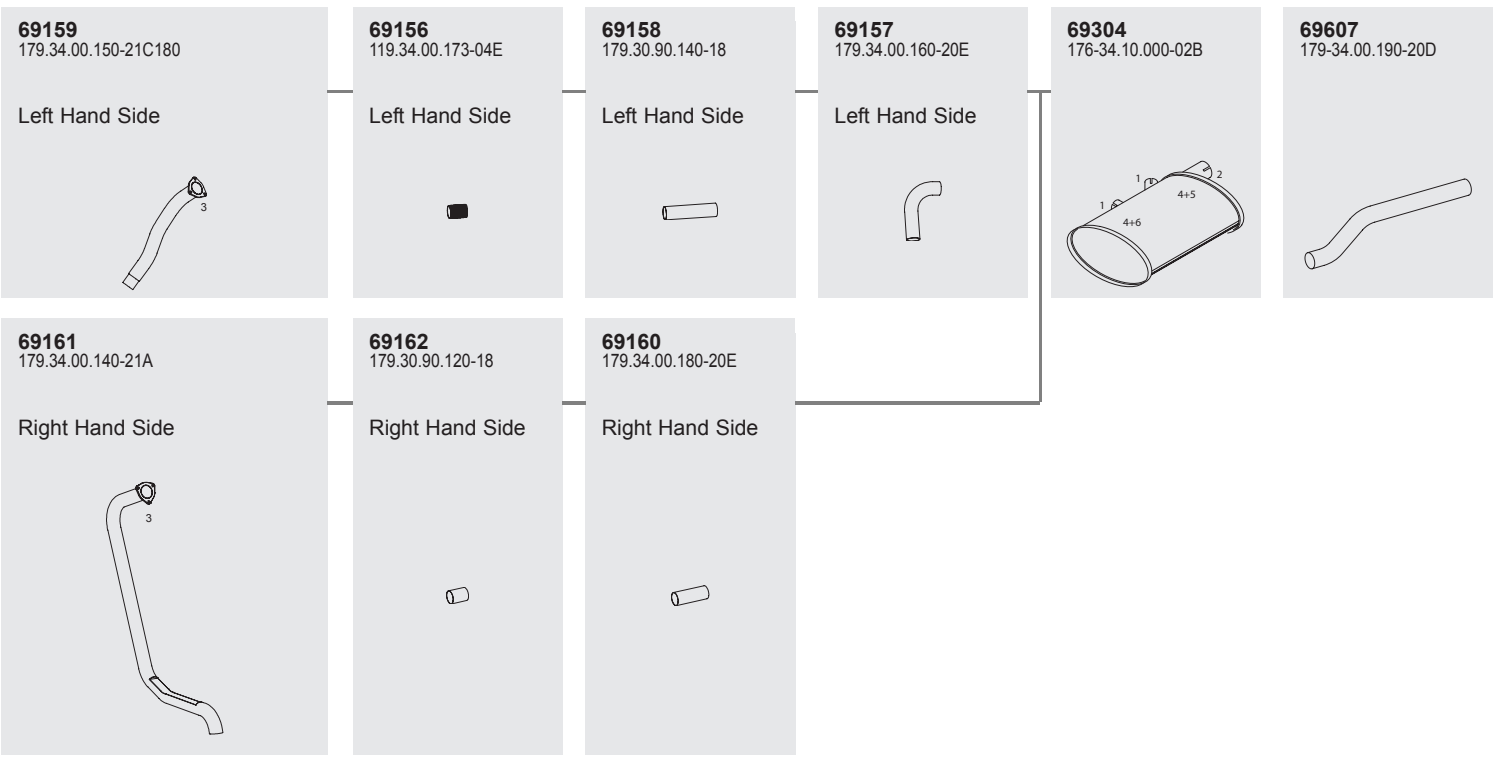

Series S213

System No.: 269200004

Manufacturers part number are quoted for reference only

Type

S213
OM 422 A/LA
Mercedes Engine
System Mounted
Left of Engine.

Front pipe

Silencer

Tail pipe