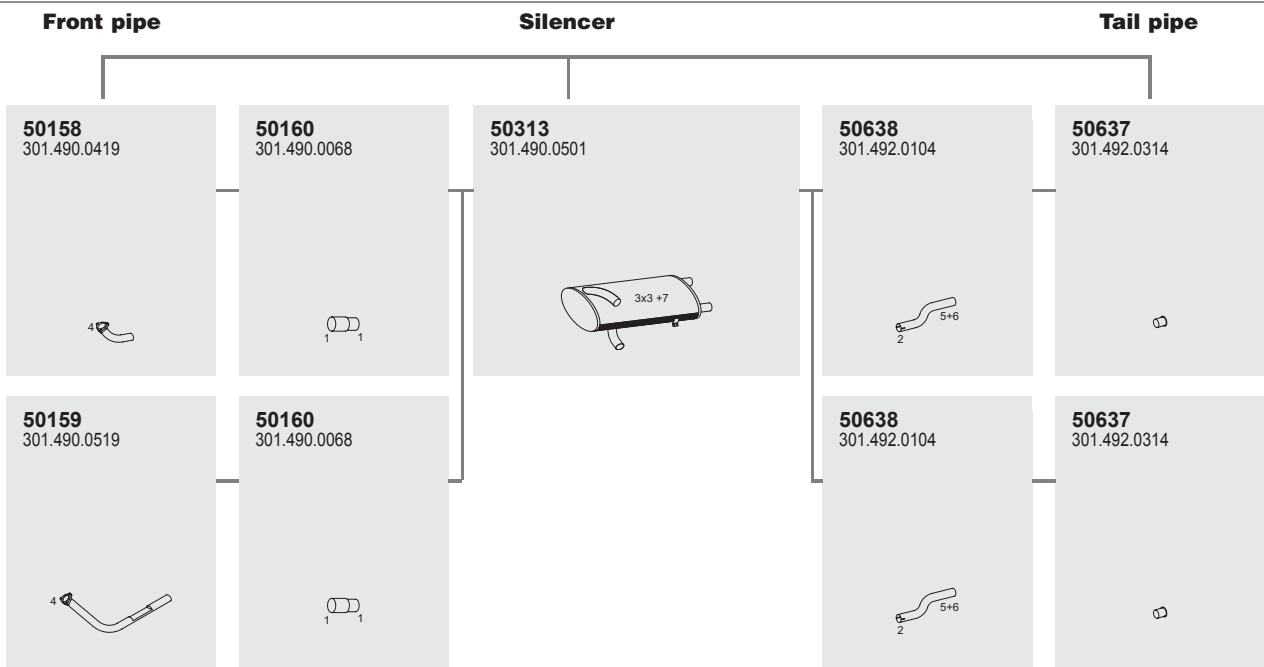

Type	BM
0 303	301.206
WB 5083	301.216
	301.226
	301.236
	301.266

Mounting Parts

Horizontal
RHD
Standard moun-
ting

306 Manufacturers part number are quoted for reference only

306

Series 0 303

System No.: 250200021