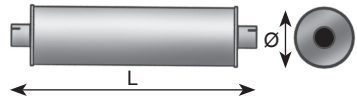

Dinex					
ALU	HP	L mm	Ø	Inlet	Outlet
29302	90-160	1025	203	64,0 ID	77,0 ID