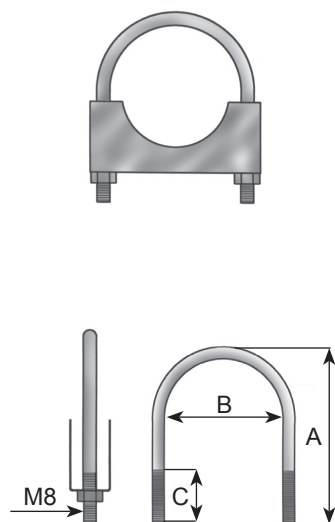

V-Clamps

Dinex	INOX	A mm	A Inch	B mm
44805	76,0	3		101,6
70804	101,6	4		121,0
68835	114,3	4 1/2		129,0
70838	127,0	5		150,0

Dinex Premium V-Clamps

Dinex	INOX	A mm	A Inch	B mm
78890	76,0	3		101,6
78803	101,6	4		121,0
78815	114,0	4 1/2		129,0
78828	127,0	5		150,0

Manufactures part number are quoted for reference only

U-Bolt & DIN Clamps

U-Bolt Clamps - M8

Dinex	ZINC	A mm	B mm	B Inch	C mm
90028		50,0	29,0	1 1/8	25,0
90032		60,0	32,0	1 1/4	23,0
90035		62,0	37,0	1 3/8	26,0
90038		60,0	38,0	1 1/2	26,0
90041		70,0	44,0	1 5/8	29,0
90045		75,0	45,0	1 3/4	25,0
90048		75,0	48,0	1 7/8	25,0
90052		75,0	52,0	2	25,0
90054		85,0	54,0	2 1/8	25,0
90057		85,0	57,0	2 1/4	40,0
90060		90,0	60,0	2 3/8	33,0
90064		95,0	65,0	2 1/2	35,0
90067		90,0	67,0	2 5/8	22,0
90070		95,0	70,0	2 3/4	22,0
90073		96,0	73,0	2 7/8	22,0
90076		100,0	76,2	3	20,0
90079		120,0	80,0	3 1/8	32,0
90083		110,0	83,0	3 1/4	24,0
90089		115,0	88,9	3 1/2	24,0
90092		130,0	92,0	3 5/8	30,0
90095		135,0	95,3	3 3/4	40,0
90102		130,0	102,0	4	24,0
90106		140,0	105,0	4 1/8	35,0
90114		150,0	114,0	4 5/8	40,0
90127		165,0	127,0	5	33,0
90129		177,0	130,0	5 1/8	48,0
90165		220,0	165,0	6 1/2	55,0