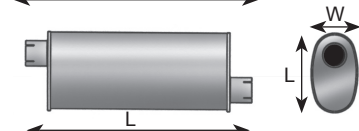

Dinex					
ALU	HP	L mm	WxL	Inlet	Outlet
70324	300-500	1075	252x379	128,0 ID	128,0 ID