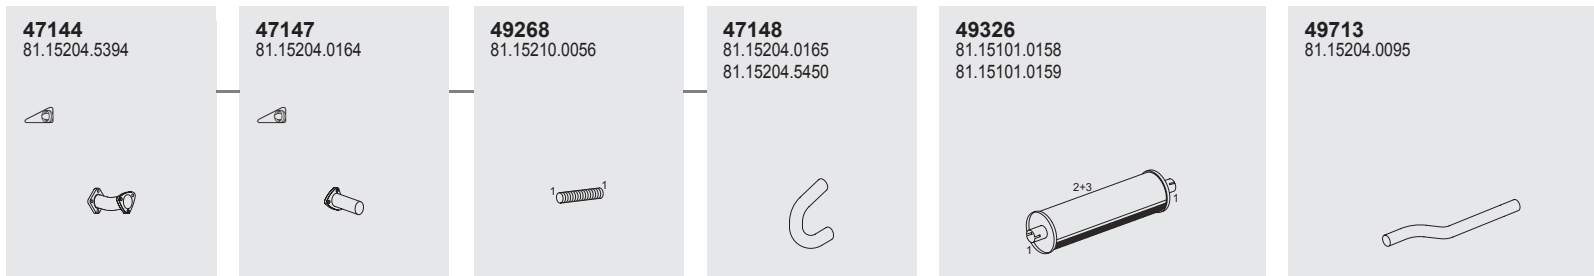

Series 10.180

System No.: 247200001

Manufacturers part number are quoted for reference only

Type

469
10.180 HOCL/R
→ 15/90
DO826 TOH
Engine
132kw
└ MAN

Front pipe

Silencer

Tail pipe