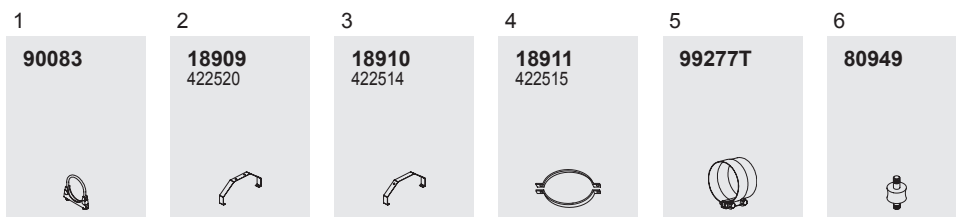

Silencer

Tail pipe

Mounting Parts

Horizontal
RHD
Standard moun-
ting

DENNIS

Series DOMINATOR

System No.: 218200005

136 Manufacturers part number are quoted for reference only