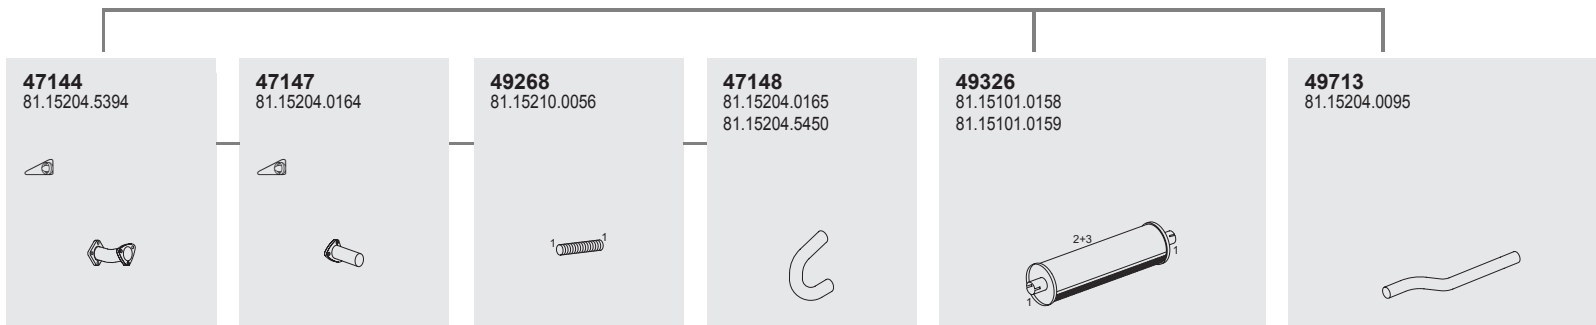

216

216

Series 11.180

System No.: 247200002

Type

469
11.180 HOCL/R
→ 15/90
DO826 TOH
Engine
132kw
└ MAN

Front pipe

Silencer

Tail pipe