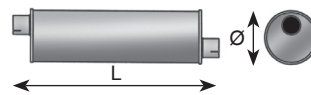

Dinex					
ALU	HP	L mm	Ø	Inlet	Outlet
15301	90-160	825	203	77,0 ID	77,0 ID