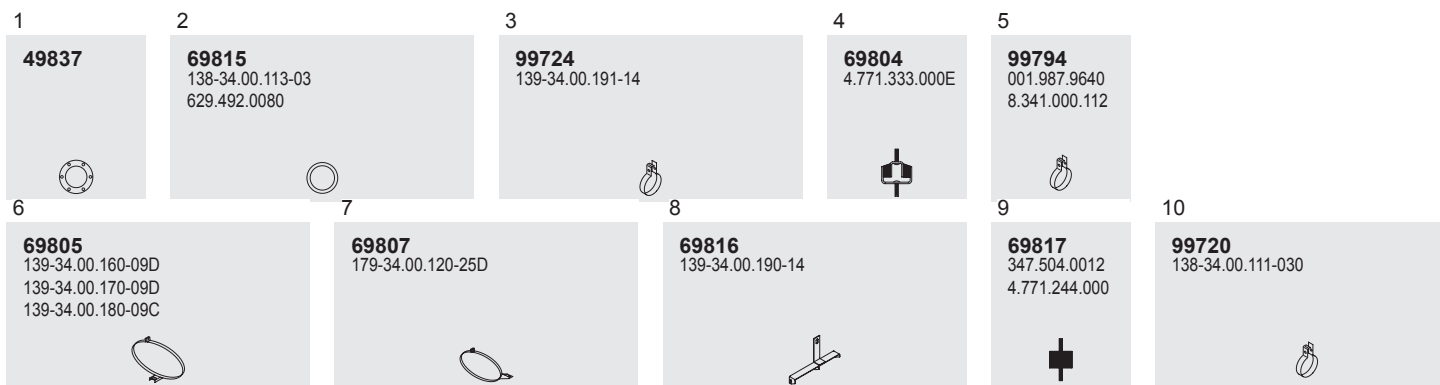

Mounting Parts

Horizontal
RHD
Standard moun-
ting