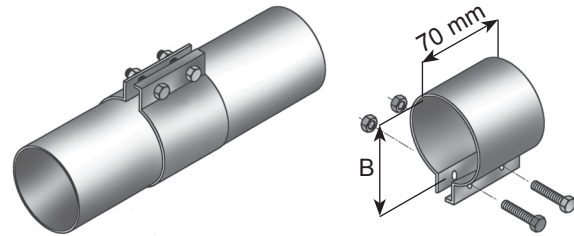

Manufactures part number are quoted for reference only

Flat & Circle Clamps

Dinex Flat Clamps

Dinex	Dinex	B mm	Inch
99350/T	99450/T	50,0	2
99357/T	99457/T	57,0	2 1/4
99363/T	99463/T	63,5	2 1/2
99370/T	99470/T	70,0	2 3/4
99376/T	99476/T	76,2	3
99389/T	99489/T	88,9	3 1/2
99402/T	99502/T	101,6	4
99414/T	99514/T	114,3	4 1/2
99427/T	99527/T	127,0	5
99455/T	99553/T	152,0	6

Circle Clamps

Dinex	B mm	Inch
ZINC		
99082	76,0 - 82,0	3
99094	83,0 - 94,0	3 1/2
99107	95,0 - 107,0	4
99114	108,0 - 144,0	4 1/4
99119	115,0 - 119,0	4 1/2
99132	120,0 - 132,0	5
99154	142,0 - 154,0	6

Dinex Standard Flat Clamps