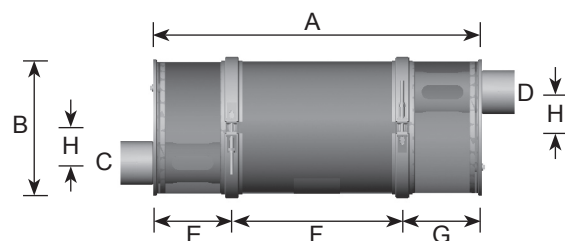

Type 2 Filters: Off center placed inlet & outlet

Dinex	Eng. Displ	Power kW	A mm	B mm	C mm	D mm	E mm	F mm	G mm	H mm	Dinex
											DPX
41460	-1,5	0-38	451	155	ID Ø 64,5	OD Ø 63,5	130	191	130	25	NEX 0311
41461	1,5-2,5	38-65	503	205	ID Ø 77,0	OD Ø 76,2	130	243	130	45	DPX 8696
41462	2-4	65-95	605	205	ID Ø 77,0	OD Ø 76,2	130	345	130	45	DPX 8595
41490	4-6	95-135	685	249	OD Ø 88,9	ID Ø 90,5	170	345	170	55	DPX 8585
41429	4-6	95-135	645	249	OD Ø 101,6	OD Ø 101,6	150	345	150	55	DPX 8585
41354	6-8	135-185	645	284	ID Ø 90,5	ID Ø 90,5	150	345	170	55	DPX 8596
41404	6-8	135-185	685	284	ID Ø 102,5	ID Ø 102,5	170	345	170	55	DPX 8586
41405	8-9	185-230	685	300	ID Ø 102,5	OD Ø 101,6	170	345	170	55	DPX 8597
41416	9-11	230-300	776	300	ID Ø 115,0	ID Ø 114,3	190	396	190	55	DPX 8563
41417	10-12	230-300	750	320	ID Ø 115,0	ID Ø 114,3	190	370	190	65	DPX 8733
41430	12-14	280-350	800	320	ID Ø 128,0	OD Ø 127,0	190	420	190	65	DPX 9048
41463	14-16	315-400	920	400	ID Ø 128,0	OD Ø 127,0	250	420	250	100	DPX 0003PT
41464	16-20	350-450	920	520	ID Ø 155,0	OD Ø 154,0	250	420	250	150	DPX 0007PT