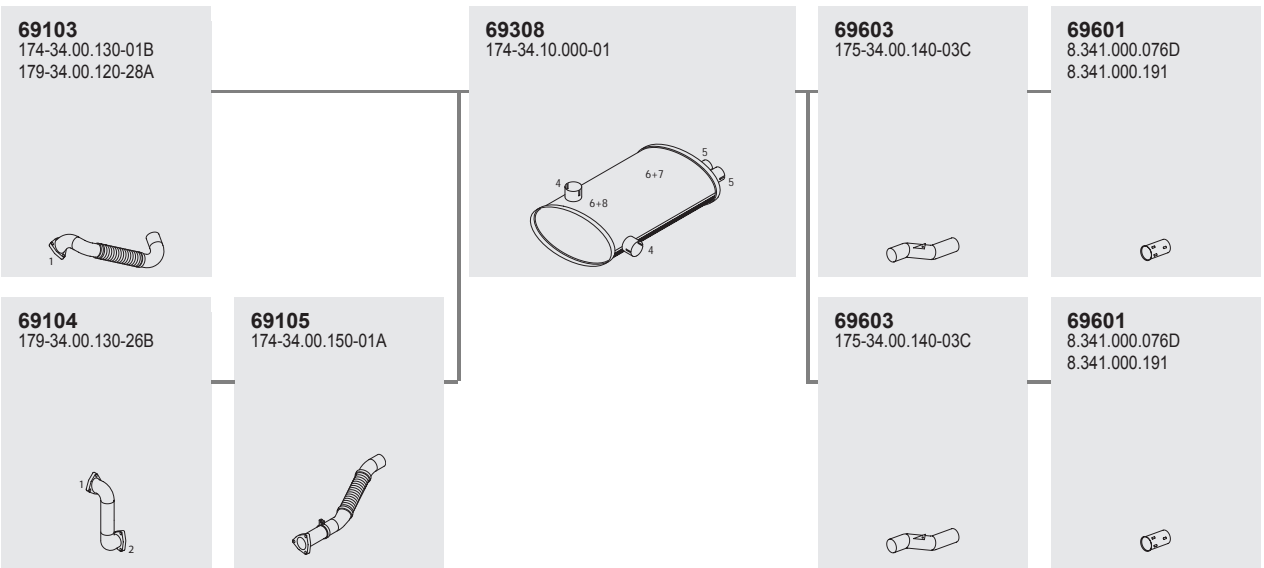

432 Manufacturers part number are quoted for reference only

432

Series S210

System No.: 269200008

Type

S210
OM 421 Engine
Non Turbo
System Mounted
Right of Engine

Front pipe

Silencer

Tail pipe