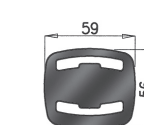

50809
381.492.0082