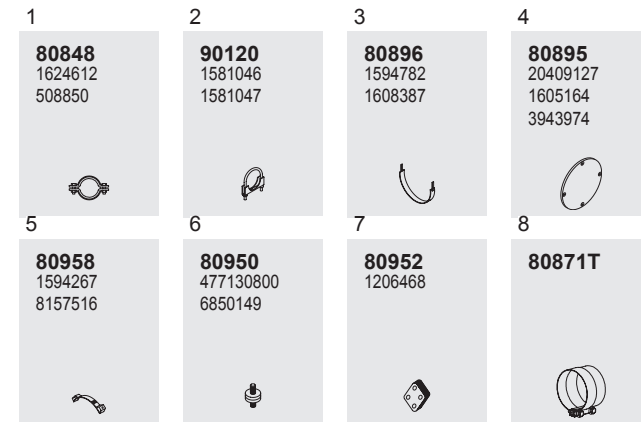

Mounting Parts