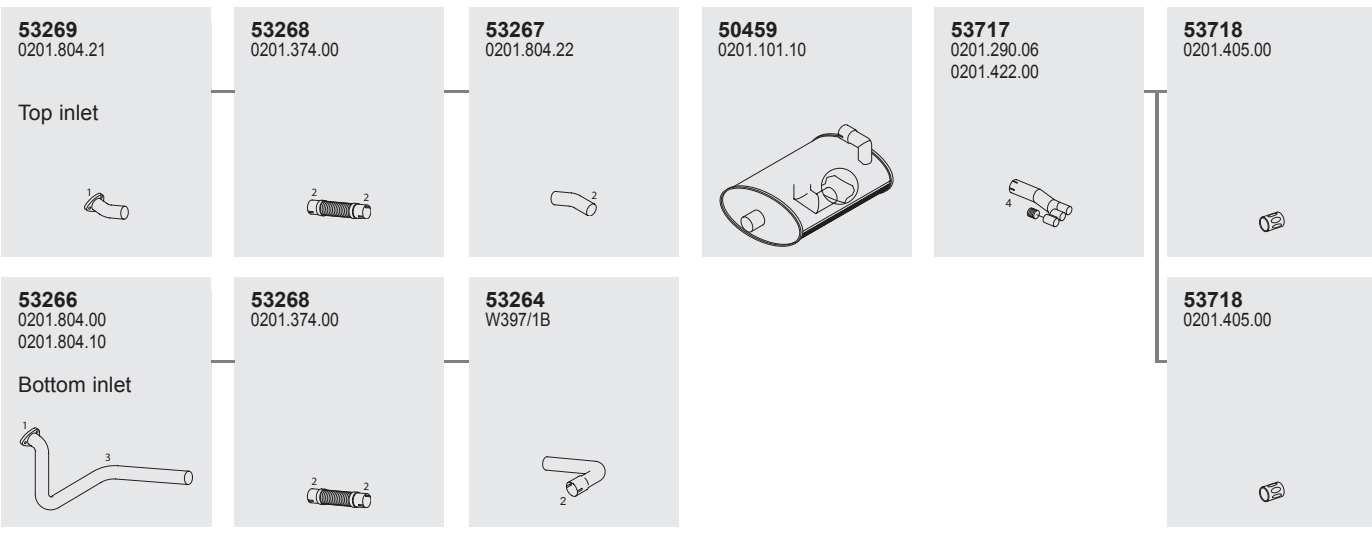

Mounting Parts

1	2	3	4
50903 302.490.0080 0201.315.08	99778	99775 071.555.075.502	99714 1801.337.00 81.97420.0139

Horizontal
RHD
Standard moun-
ting

Series N 414

System No.: 255200001

Manufacturers part number are quoted for reference only