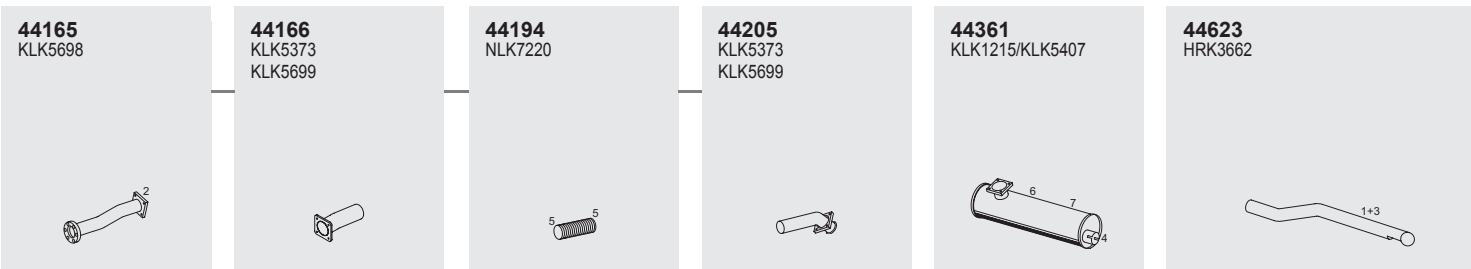

LEYLAND

Series LYNX

System No.: 244200016

Type

Leyland TL 11
Engine

Front pipe

Silencer

Tail pipe