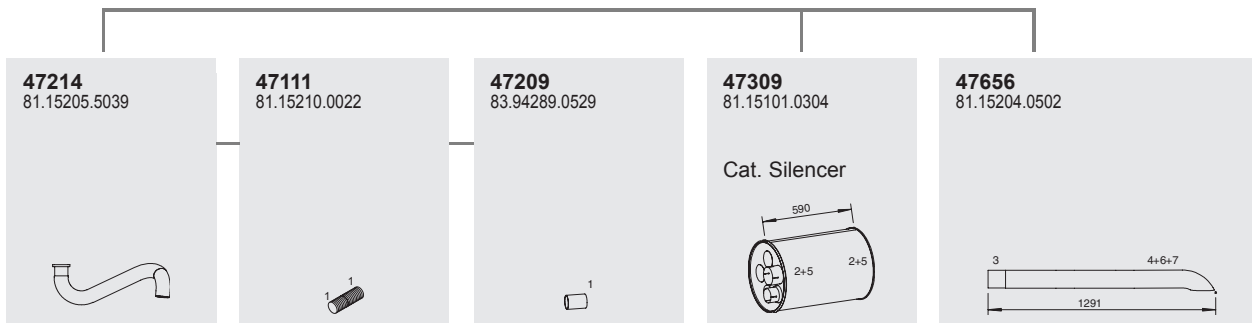

Series 18.220

System No.: 247200034

Manufacturers part number are quoted for reference only

Type

A69
18.220
D0836 LOH
Engine
Euro III

Front pipe

Silencer

Tail pipe