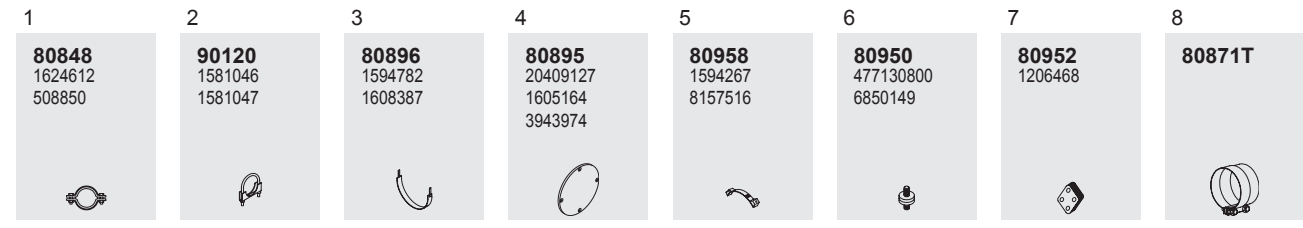

Mounting Parts

Horizontal
RHD
Standard mounting

479

479