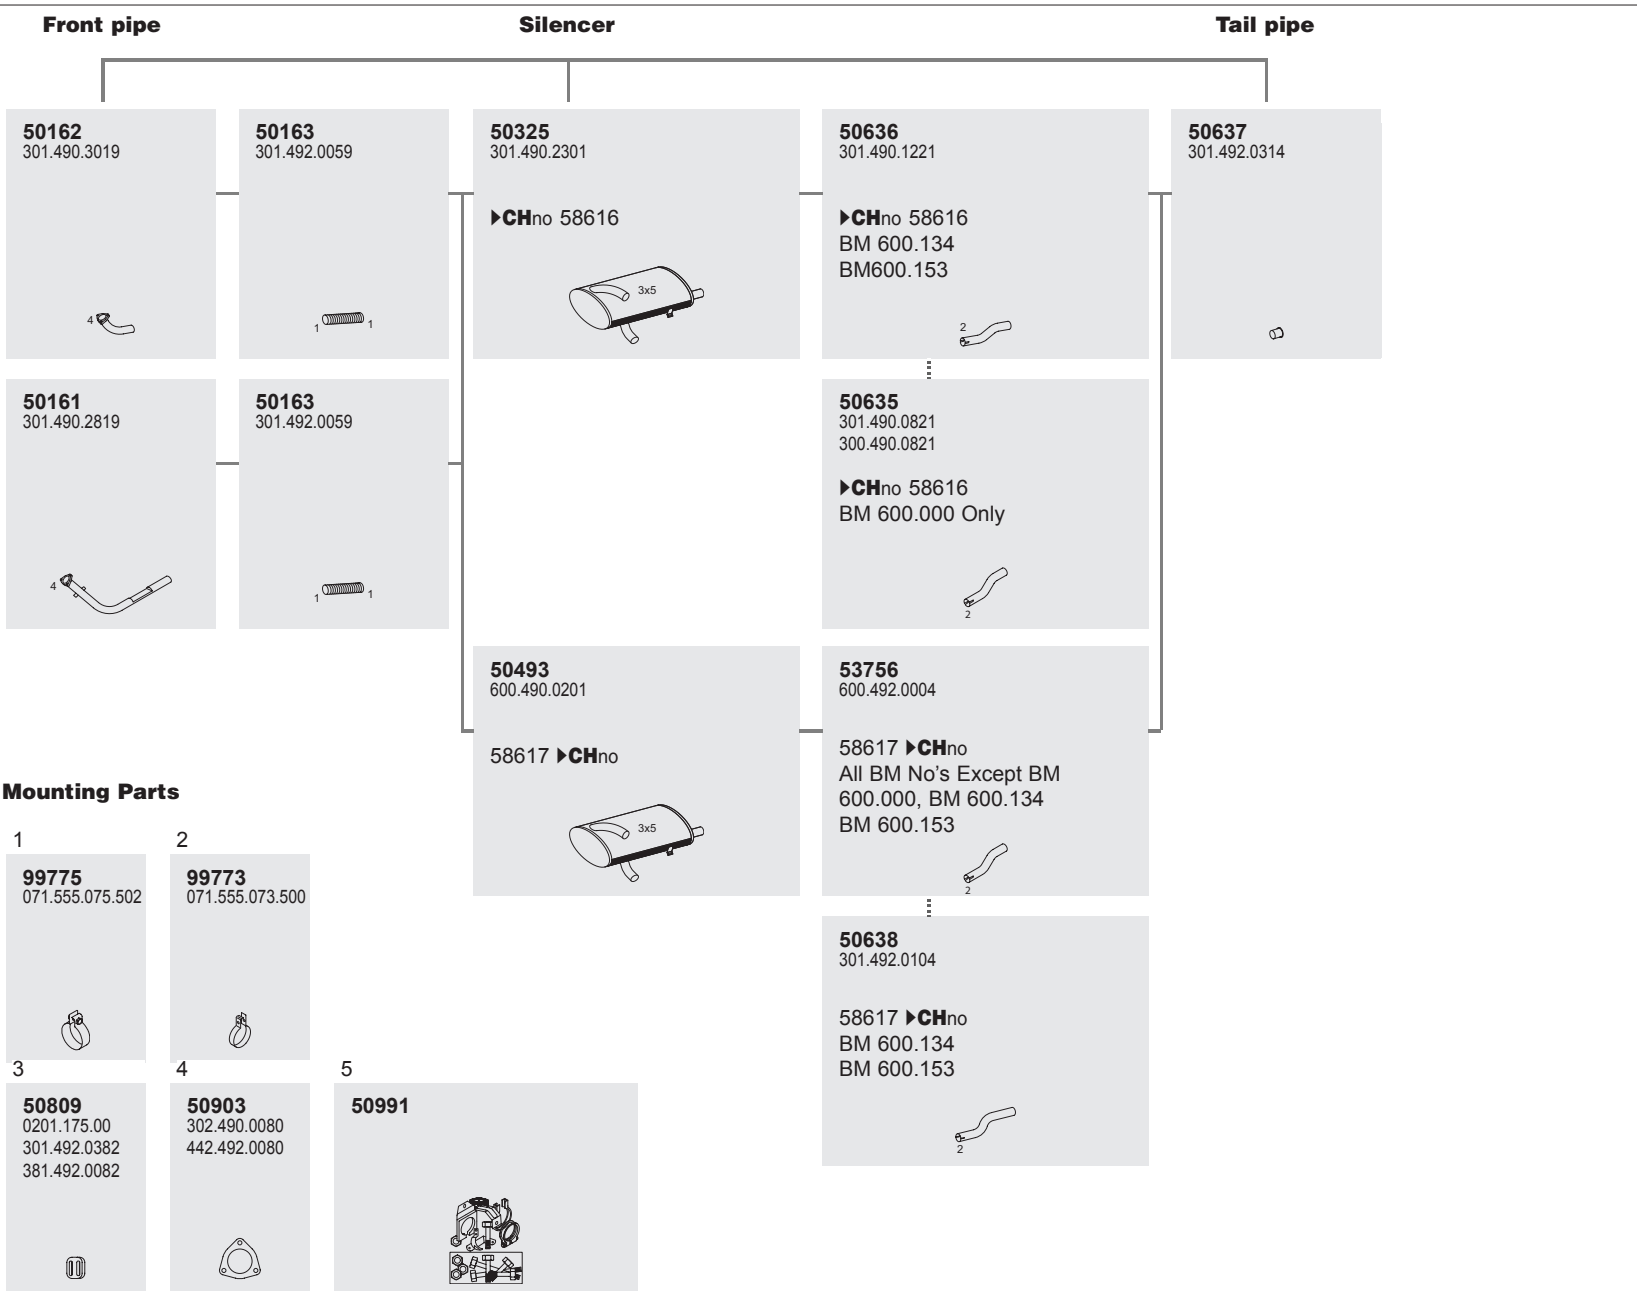

312 Manufacturers part number are quoted for reference only

312

Series 0 303

System No.: 250200017

Type	BM
0 303	301.105
WB 4150, 4156,	301.115
4521, 5083, 5381,	301.125
5623, 6330	301.135
Built by	301.165
Mercedes	600.109
039.439 ▶CHno	600.110
	600.111
Not Built By	600.131
Mercedes	600.134
040.794 ▶CHno	600.150
BM 600.134, 153	600.151
▶CHno 058.616	600.153
	600.159
	600.160
	600.161
	600.190