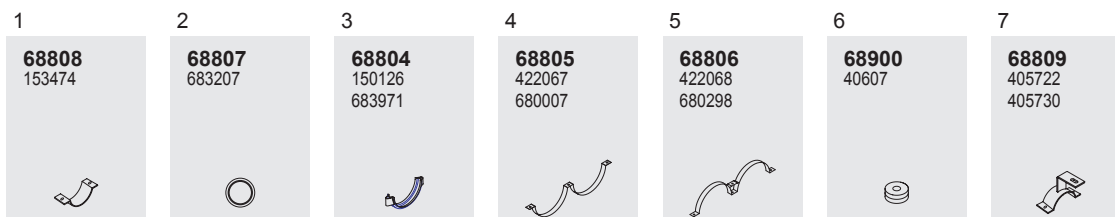

Mounting Parts

Horizontal
RHD
Standard mounting