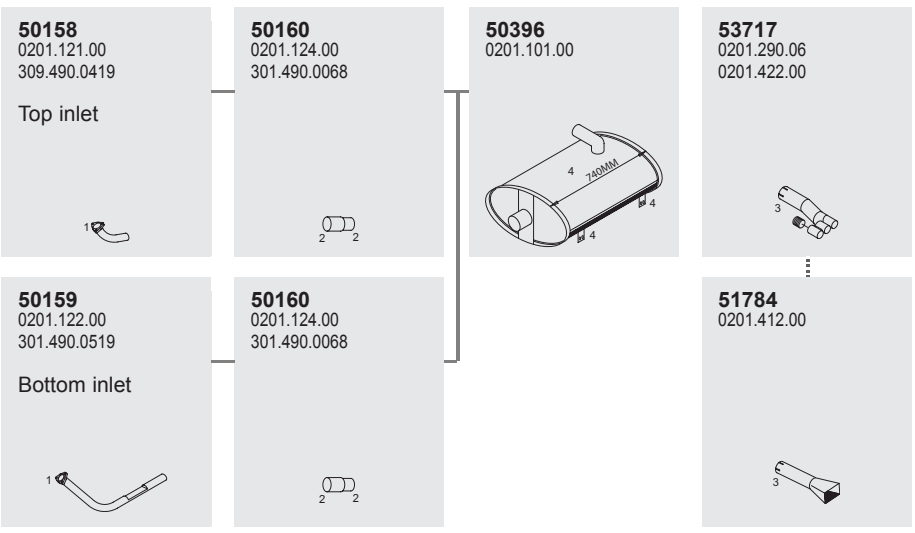

362

362

Series JETLINER

System No.: 255200005

Type

N 116: V8
N 217: V10
OM 402 Engine
OM 422 Engine

Front pipe

Silencer

Tail pipe

50158
0201.121.00
309.490.0419

Top inlet

50160
0201.124.00
301.490.0068

50396
0201.101.00

53717
0201.290.06
0201.422.00

50159
0201.122.00
301.490.0519

Bottom inlet

50160
0201.124.00
301.490.0068

51784
0201.412.00

Mounting Parts

1	2	3	4
50903 302.490.0080 0201.315.08	99770 071.555.070.501	99714 1801.337.00 81.97420.0139	50809 0201.175.00 381.492.0082

Horizontal
RHD
Standard moun-
ting

Manufacturers part number are quoted for reference only