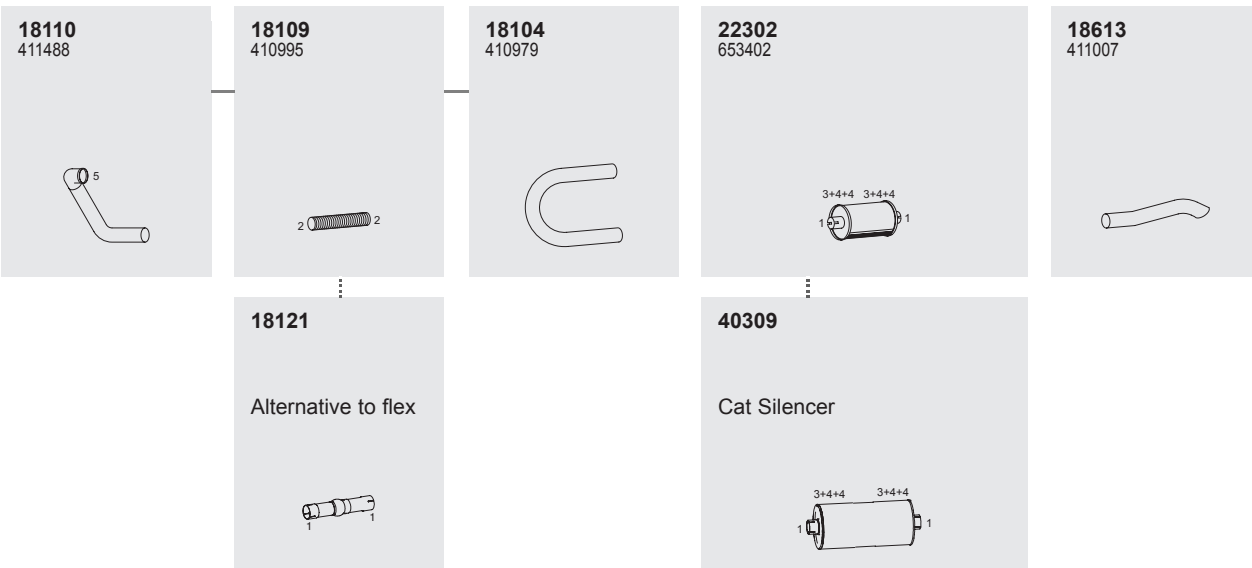

Series DART

System No.: 218200011

Manufacturers part number are quoted for reference only

Type

Cummins 6BT
5.9ltr Engine

Front pipe

Silencer

Tail pipe