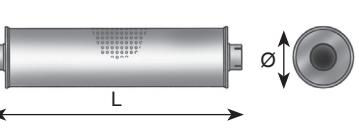

Dinex					
ALU	HP	L mm	Ø	Inlet	Outlet
89443	300-500	1500	297	115,0 ID	115,0 ID