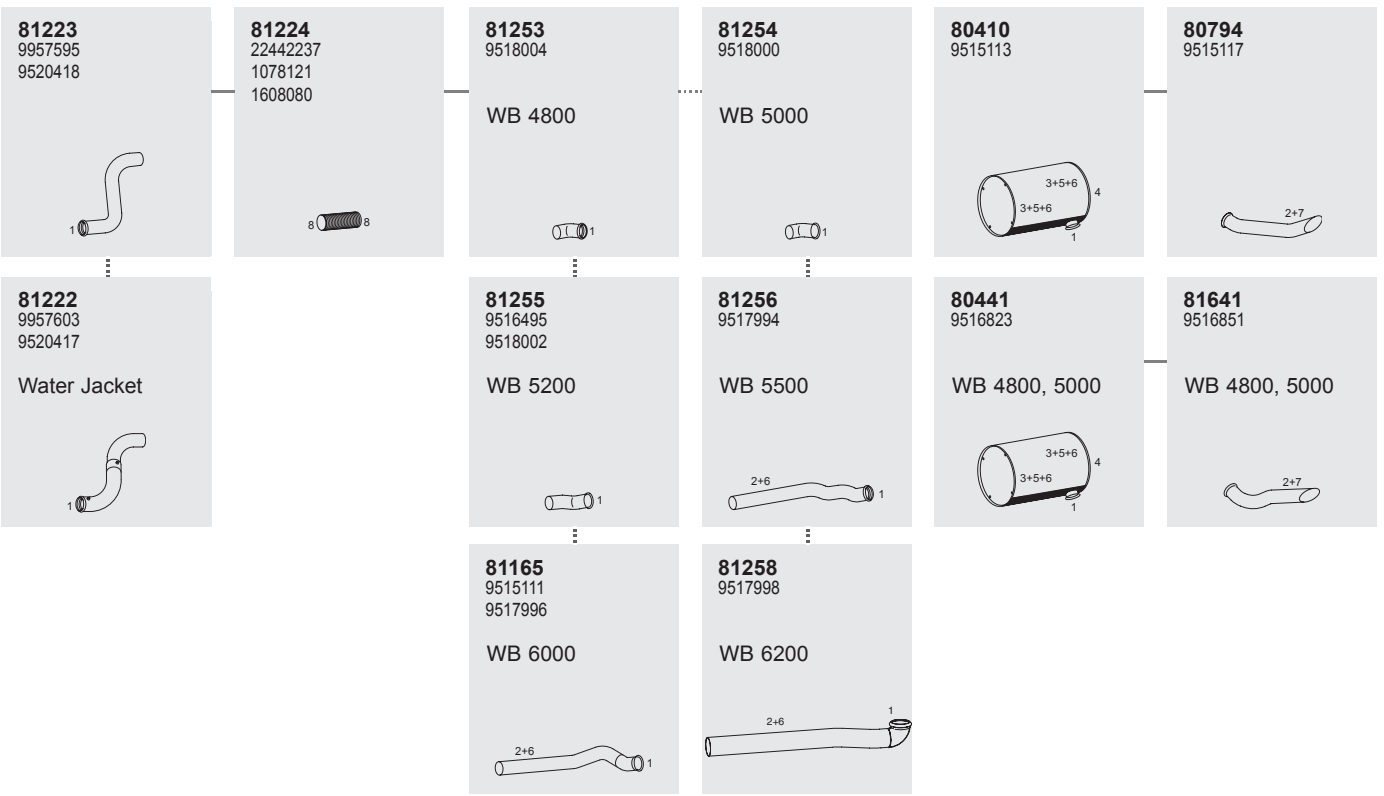

Series B9 M

System No.: 280200028

Manufacturers part number are quoted for reference only

Type

B9 M
Mark IV
41083 ▶CHno

Front pipe

Silencer

Tail pipe