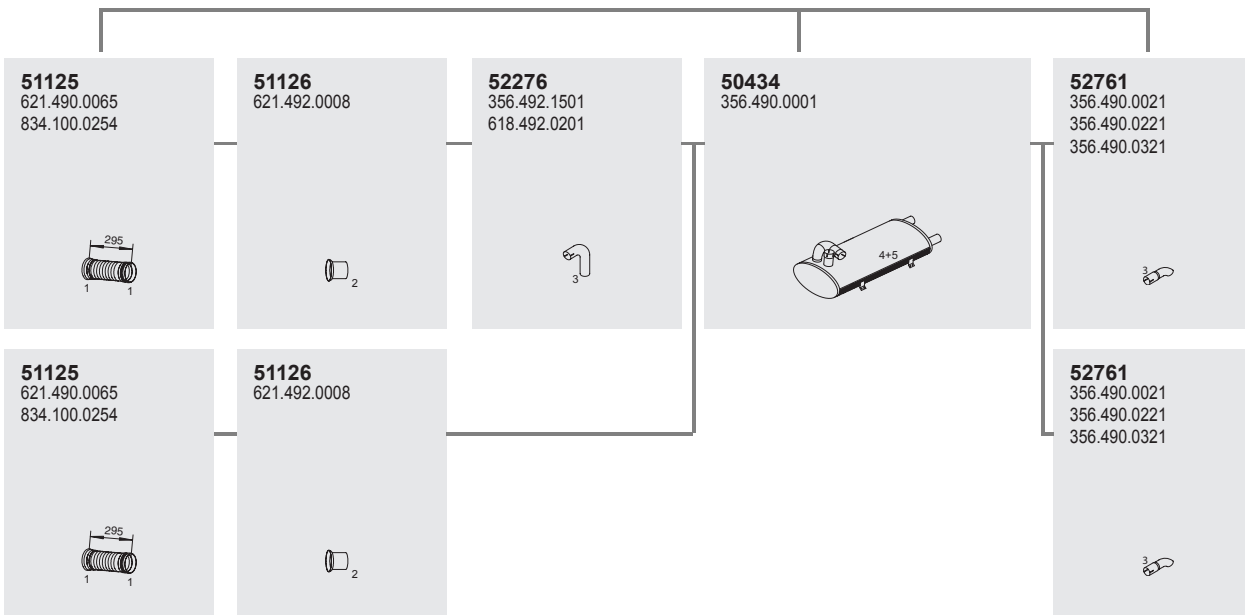

Series 0 304

System No.: 250200045

Manufacturers part number are quoted for reference only

Type
0 304
BM
373.386

Front pipe

Silencer

Tail pipe