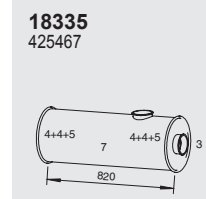

Series TRIDENT

System No.: 218200022

Manufacturers part number are quoted for reference only

Type

Euro III
Inox System

Front pipe