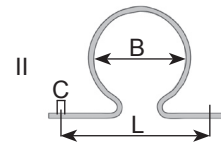

Scania Clamps

Dinex			
ALU	B mm	Inch	OE
68818	114,0 - 119,0	4 1/2	328928
68819	119,0 - 133,0	5	1300367

Design A

Design B

Mercedes/Iveco Clamps

Dinex				
ALU	B mm	Inch	OE	Design
28810	59,5 - 62,5	2 3/8	8585923	A
28881	63,0 - 66,0	2 1/2	8591167	A
28811	65,0 - 68,0	2 1/2	8582510	A
28880	67,0 - 70,0	2 1/4	8567698	A
50926	74,0 - 77,0	3	673.492.0140	A
50945	76,0 - 79,0	3	61597491	A
28853	80,0 - 83,0	3 1/8	4839513	A
50927	87,5 - 90,5	3 1/2	4819971	A
50924	92,0 - 96,0	3 3/4	674.492.0040	A
28858	97,0 - 100,0	4	2483398	A
28873	102,0 - 105,0	4 1/4	42081440/42075778	B
28856	104,0 - 107,0	4	61605919	A
28874	106,0 - 110,0	4 1/2	2491711	B
28865	114,0 - 118,0	4 1/2	42075779/42090154	B
28866	118,0 - 122,0	4 3/4	42075780/42094001	B
28875	128,0 - 132,0	5	42092219	B
28876	131,0 - 135,0	5 1/4	42091873	B
28828	146,0 - 151,0	5 3/4	42094497	B

Hinged Clamps, Pipe Brackets & Pipe Clamps

Manufactures part number are quoted for reference only

Hinged Clamps

Dinex		
ZINC	B mm	Inch
98753	53,5	2
98755	55,5	2 1/8
98758	58,5	2 2/8
98760	60,5	2 3/8
98763	63,5	2 1/2
98765	65,5	2 5/8
98768	68,5	2 3/4
98770	70,5	2 7/8
98773	73,5	2 7/8
98775	75,5	3
98777	78,5	3 1/8
98780	80,5	3 1/8
98785	85,5	3 3/8
98790	90,5	3 1/2
98794	94,5	3 3/4
98700	100,5	3 7/8
98704	104,5	4 1/8
98710	110,5	4 3/8
98715	114,5	4 1/2
98720	120,5	4 3/4
98724	124,5	4 7/8
98730	130,5	5 1/8