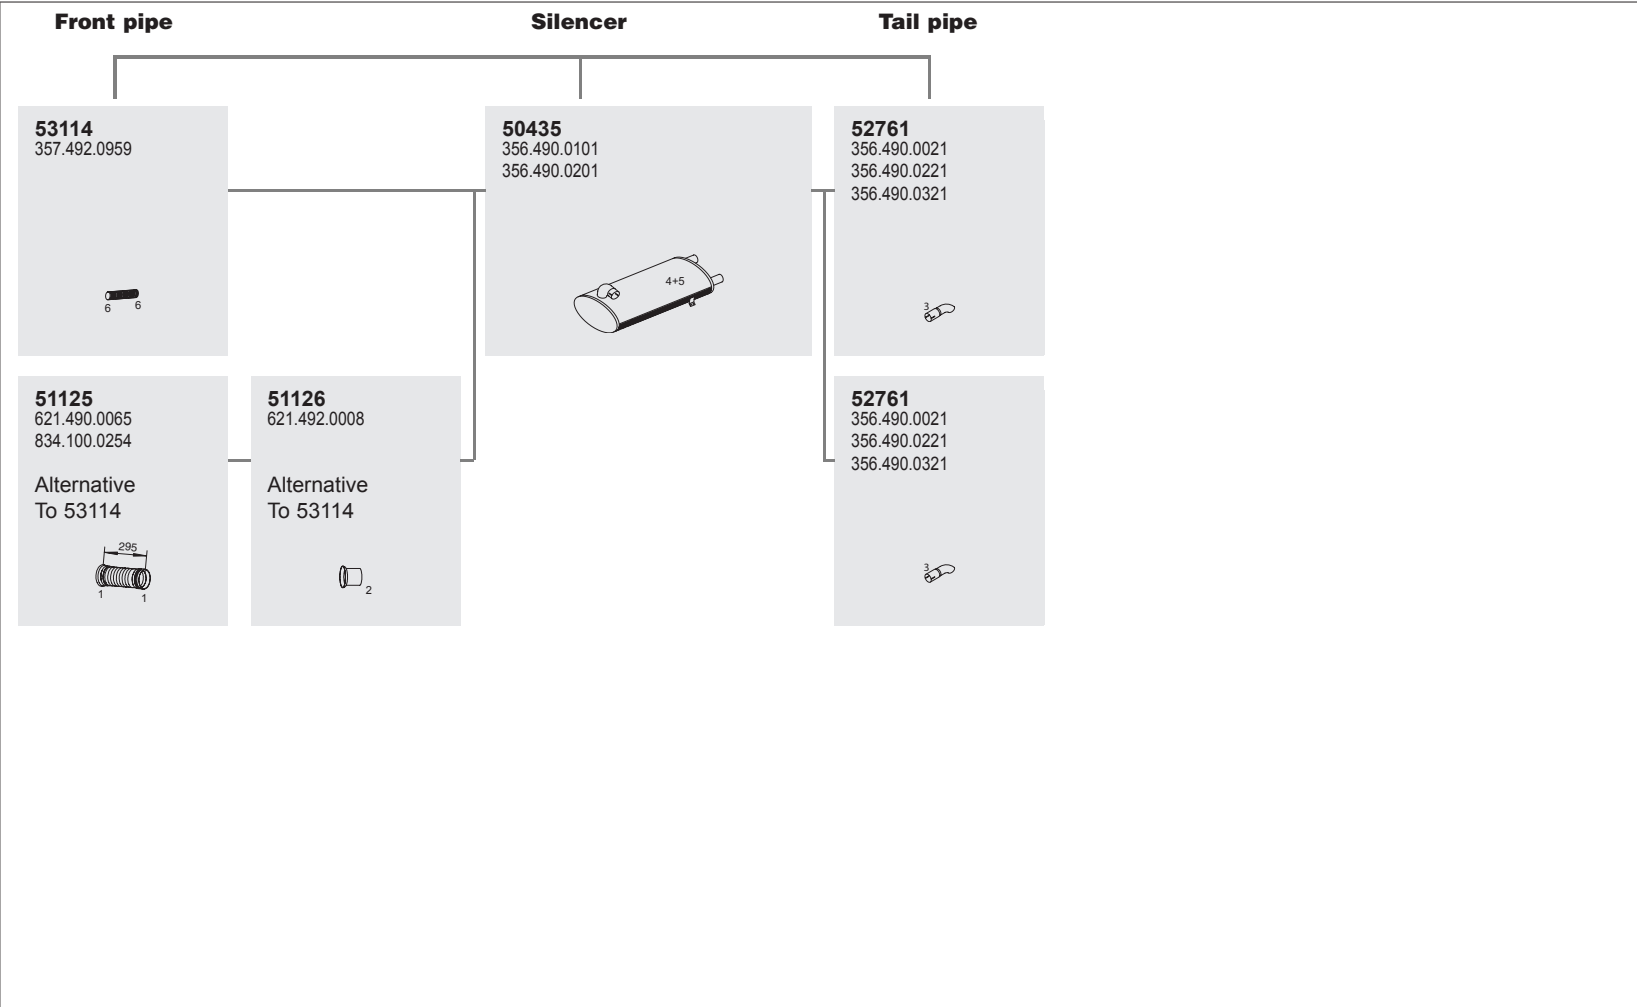

Series 0 350

System No.: 250200050

Manufacturers part number are quoted for reference only

Type	BM
0 350	613.355
Tourismo	613.385

Mounting Parts

1	2	3	4	5	6
50849 621.997.0090	50916 625.492.0040	99794 071.555.094.502	50809 0201.175.00 301.492.0382 381.492.0082	50991	99301 357.492.1240

Horizontal
RHD
Standard moun-
ting