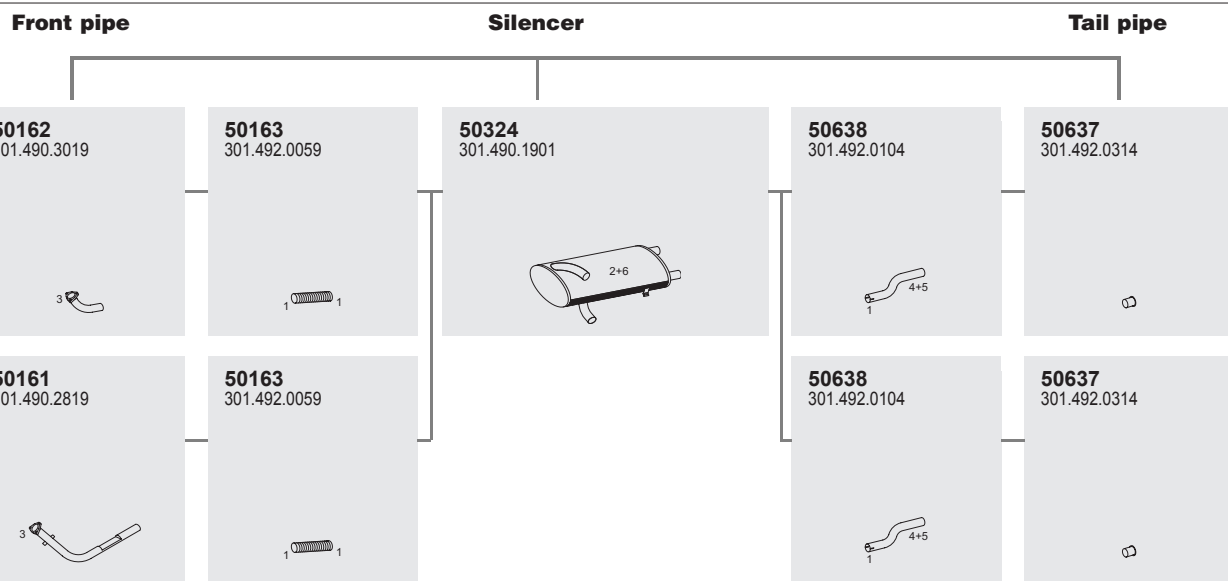

Horizontal
RHD
Standard moun-
ting

302

302

Series 0 303

System No.: 250200025

Type **BM**

0 303 301.204
 WB 5623 301.214
 301.224
 Built by 301.234
 Mercedes 301.264
 039.439 ▶CHno 301.274

Not built by
 Mercedes
 039.677 ▶CHno