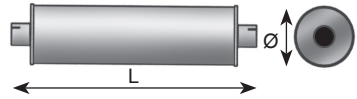

Dinex					
ALU	HP	L mm	Ø	Inlet	Outlet
50401	50-110	770	181	51,0 ID	51,0 ID