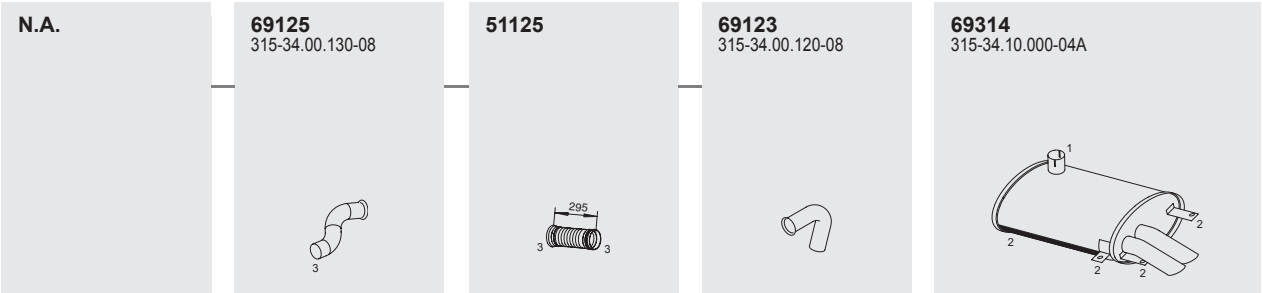

460

460

Series S315

System No.: 269200031

Type

S315
OM401 LA
OM441 LA
(Turbo
Intercooler)
OM402 LA

Front pipe

Silencer

Mounting Parts

1	2	3, Inox	3
99108	69804 4.771.333.000E	50974	50849 8.341.000.148

Horizontal
RHD
Standard moun-
ting

Manufacturers part number are quoted for reference only