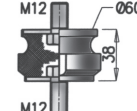

M 12

21820
0221342