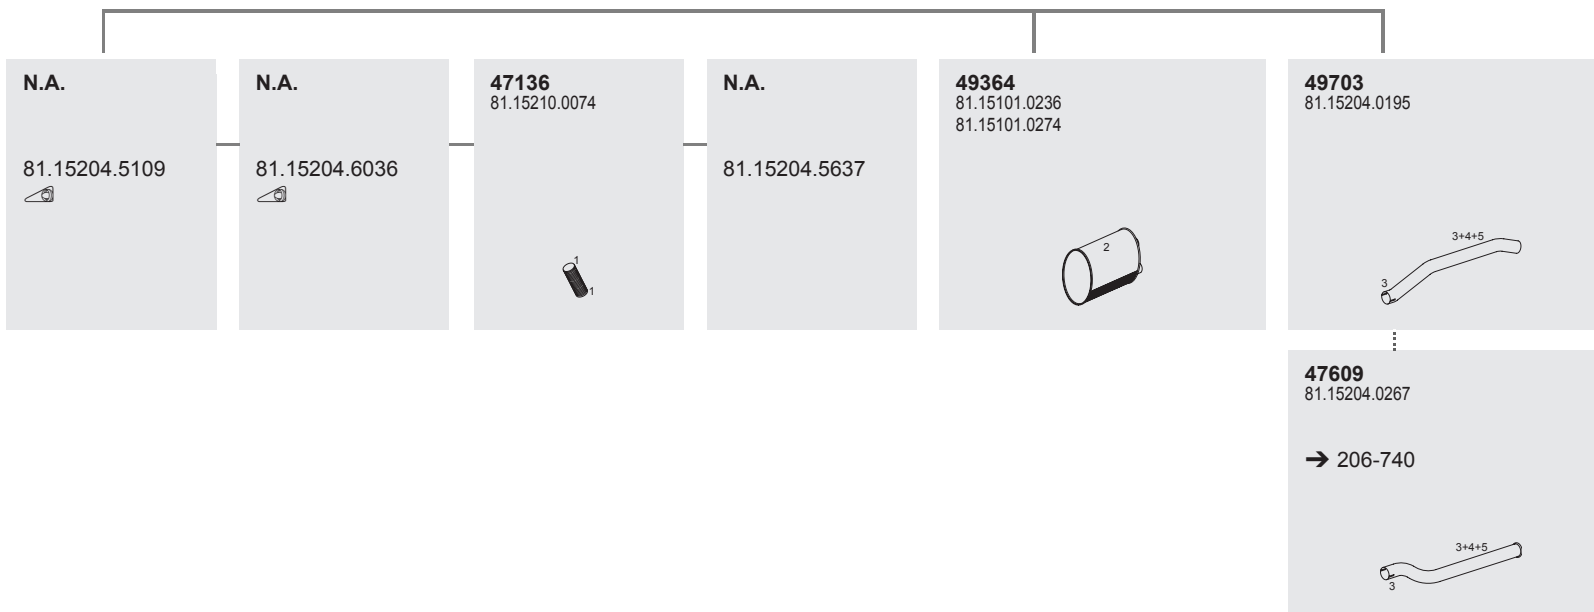

238

238

Series 18.470

System No.: 247200032

Type

A51
18.470 HOCL/R

Front pipe

Silencer

Tail pipe