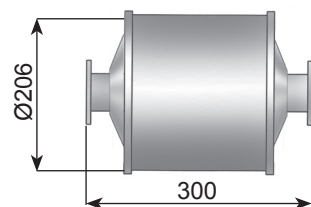

3,5-8 Ltr.

Dinex
INOX
40316

Dinex	INOX	Pipe OD	Adapter ID
	40066	65,0	66,0
	40076	75,0	76,0
	40077	76,0	77,0
	40081	80,0	81,0
	40090	89,0	90,0
	40091	90,0	91,0
	40101	100,0	101,0
	40102	101,6	102,5