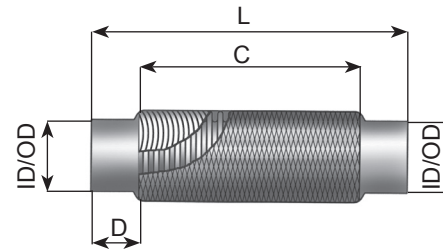

Dinex				
INOX	L mm	ID/OD mm	C mm	D mm
95342	275	51,5 (OD)	215	30
95352	300	64,5 (ID)	200	50
95353	375	76,0 (ID)	275	50
95354	375	90,0 (ID)	275	50