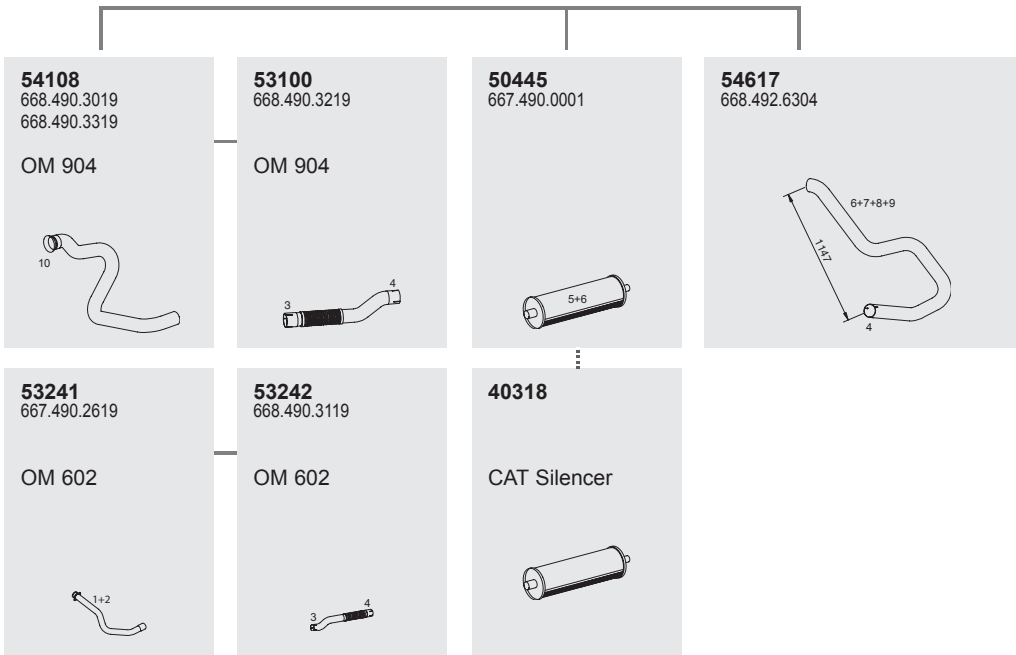

Series Vario

System No.: 250200012

Manufacturers part number are quoted for reference only

Type   **BM**

614 D   668.321
OM 602 Engine   668.322
OM 904 Engine   668.323
WB 3150, 3700,   668.331
4250   668.332
                                         668.351
                                         668.352
                                         668.353

Front pipe

Silencer

Tail pipe

Mounting Parts

1	2	3	4	5	6	7	8	9	10
99765 071.555.065.501	50977 667.492.5741	50945 668.492.0340	50926 313.392.0340 673.492.0140	50978 667.490.0441	50809 0201.175.00 301.492.0382 381.492.0082	99775 071.555.075.502	51817 396.492.3241 620.492.6241	50980 662.492.6241 667.492.6241	50810 620.997.0490

Horizontal
RHD
Standard moun-
ting