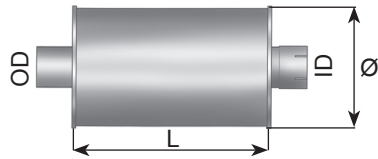

Spark Arrestors

Manufactures part number are quoted for reference only

Dinex					
ALU	ID mm	OD mm	Ø	L mm	HP
40350	51,0	50,0	155	170	100
40360	61,0	60,0	155	170	120
40375	64,5	63,5	155	170	140
40376	77,0	76,2	178	170	220
40388	90,0	88,9	300	500	280
40400	103,0	101,6	300	500	300
40413	115,0	114,3	300	500	320
40426	128,0	127,0	300	500	350