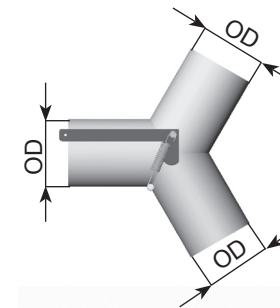

Dinex		
INOX	OD mm	Inch
91814	114,3	4 1/2
91815	127,0	5