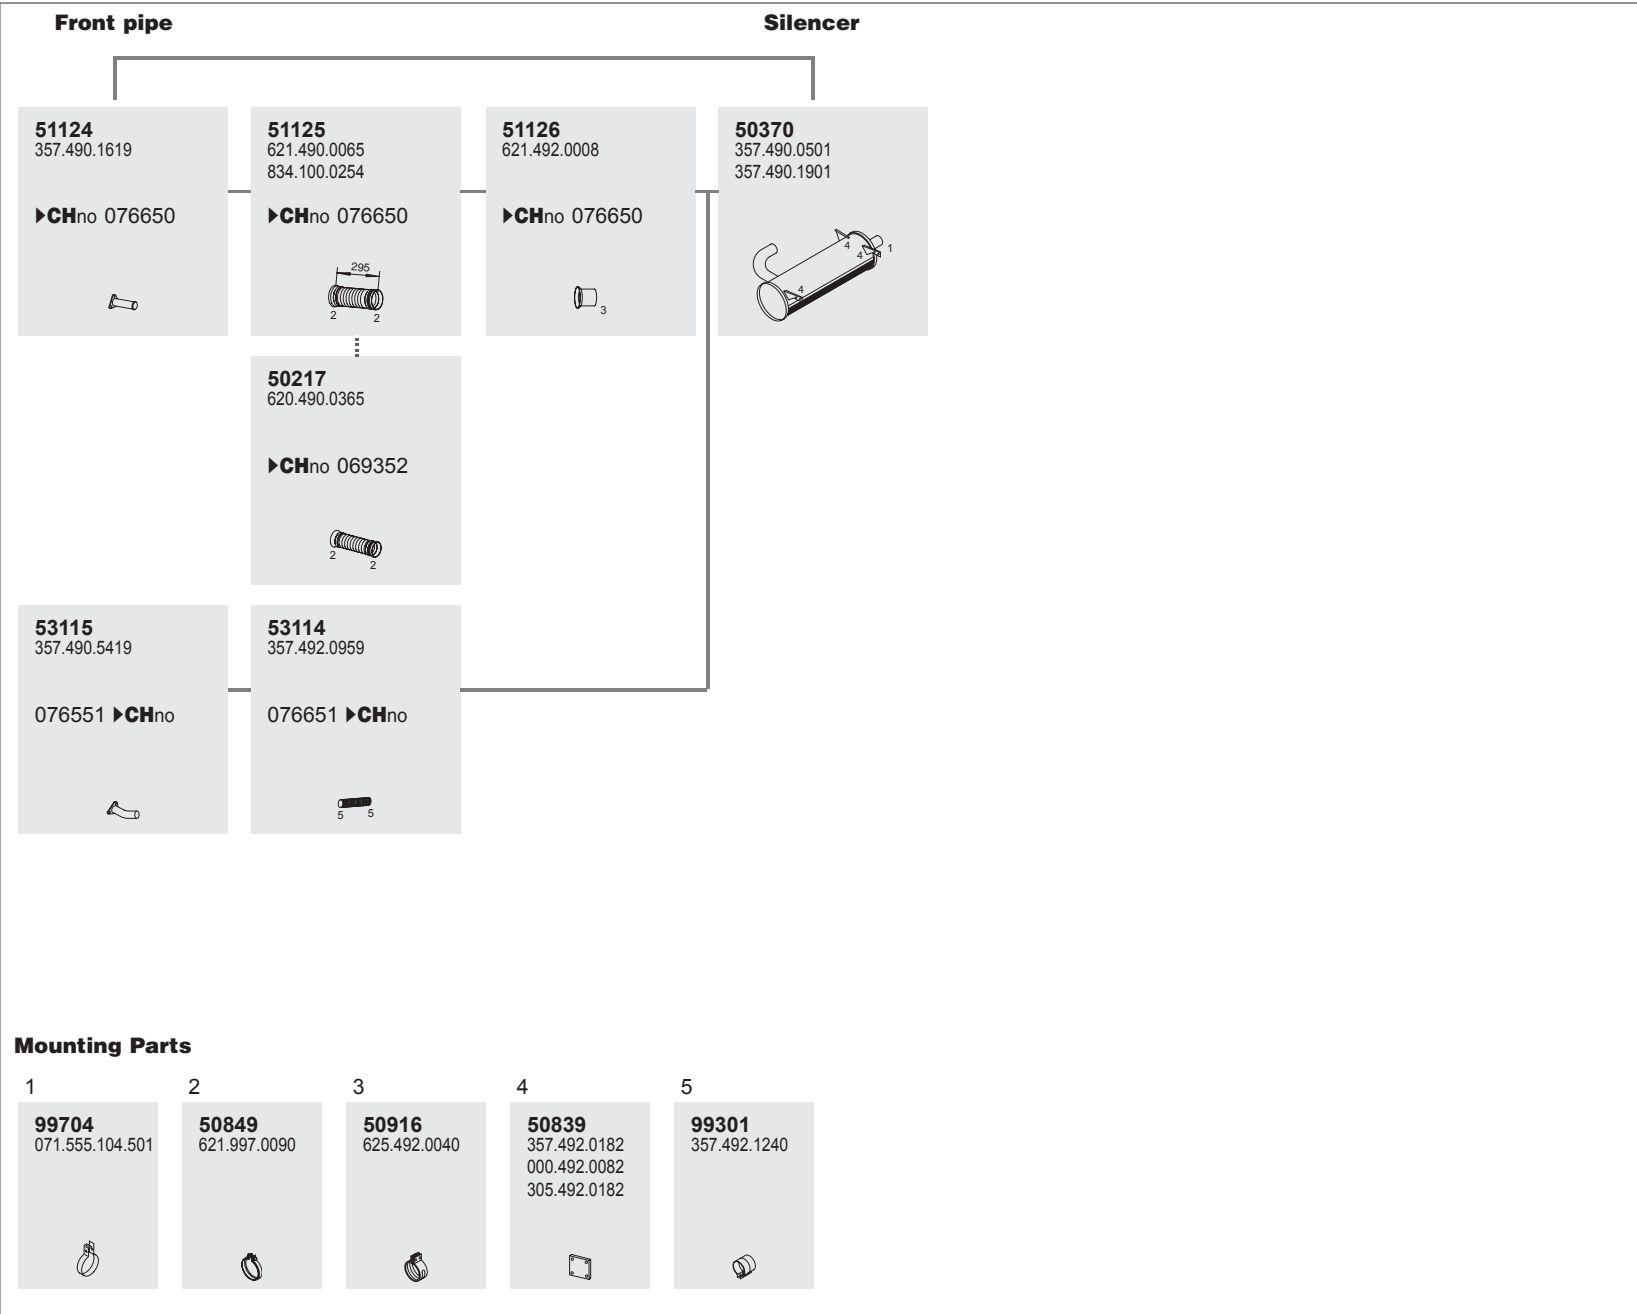

Series 0 405ST

System No.: 250200055

Manufacturers part number are quoted for reference only

Type	BM
0 405ST	357.004
WB 5875	357.005
	357.010
	357.011

Horizontal
RHD
Standard moun-
ting