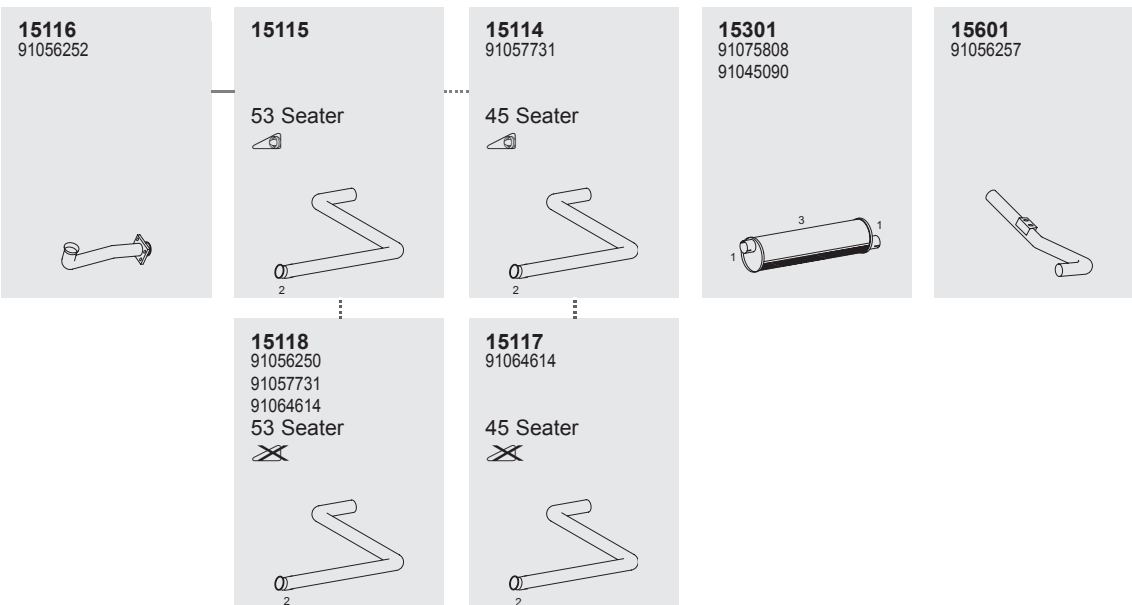

Tail pipe

Mounting Parts

Horizontal
RHD
Standard mounting

Series YMV

System No.: 215200012

Manufacturers part number are quoted for reference only

Type

HP 500
Turbo