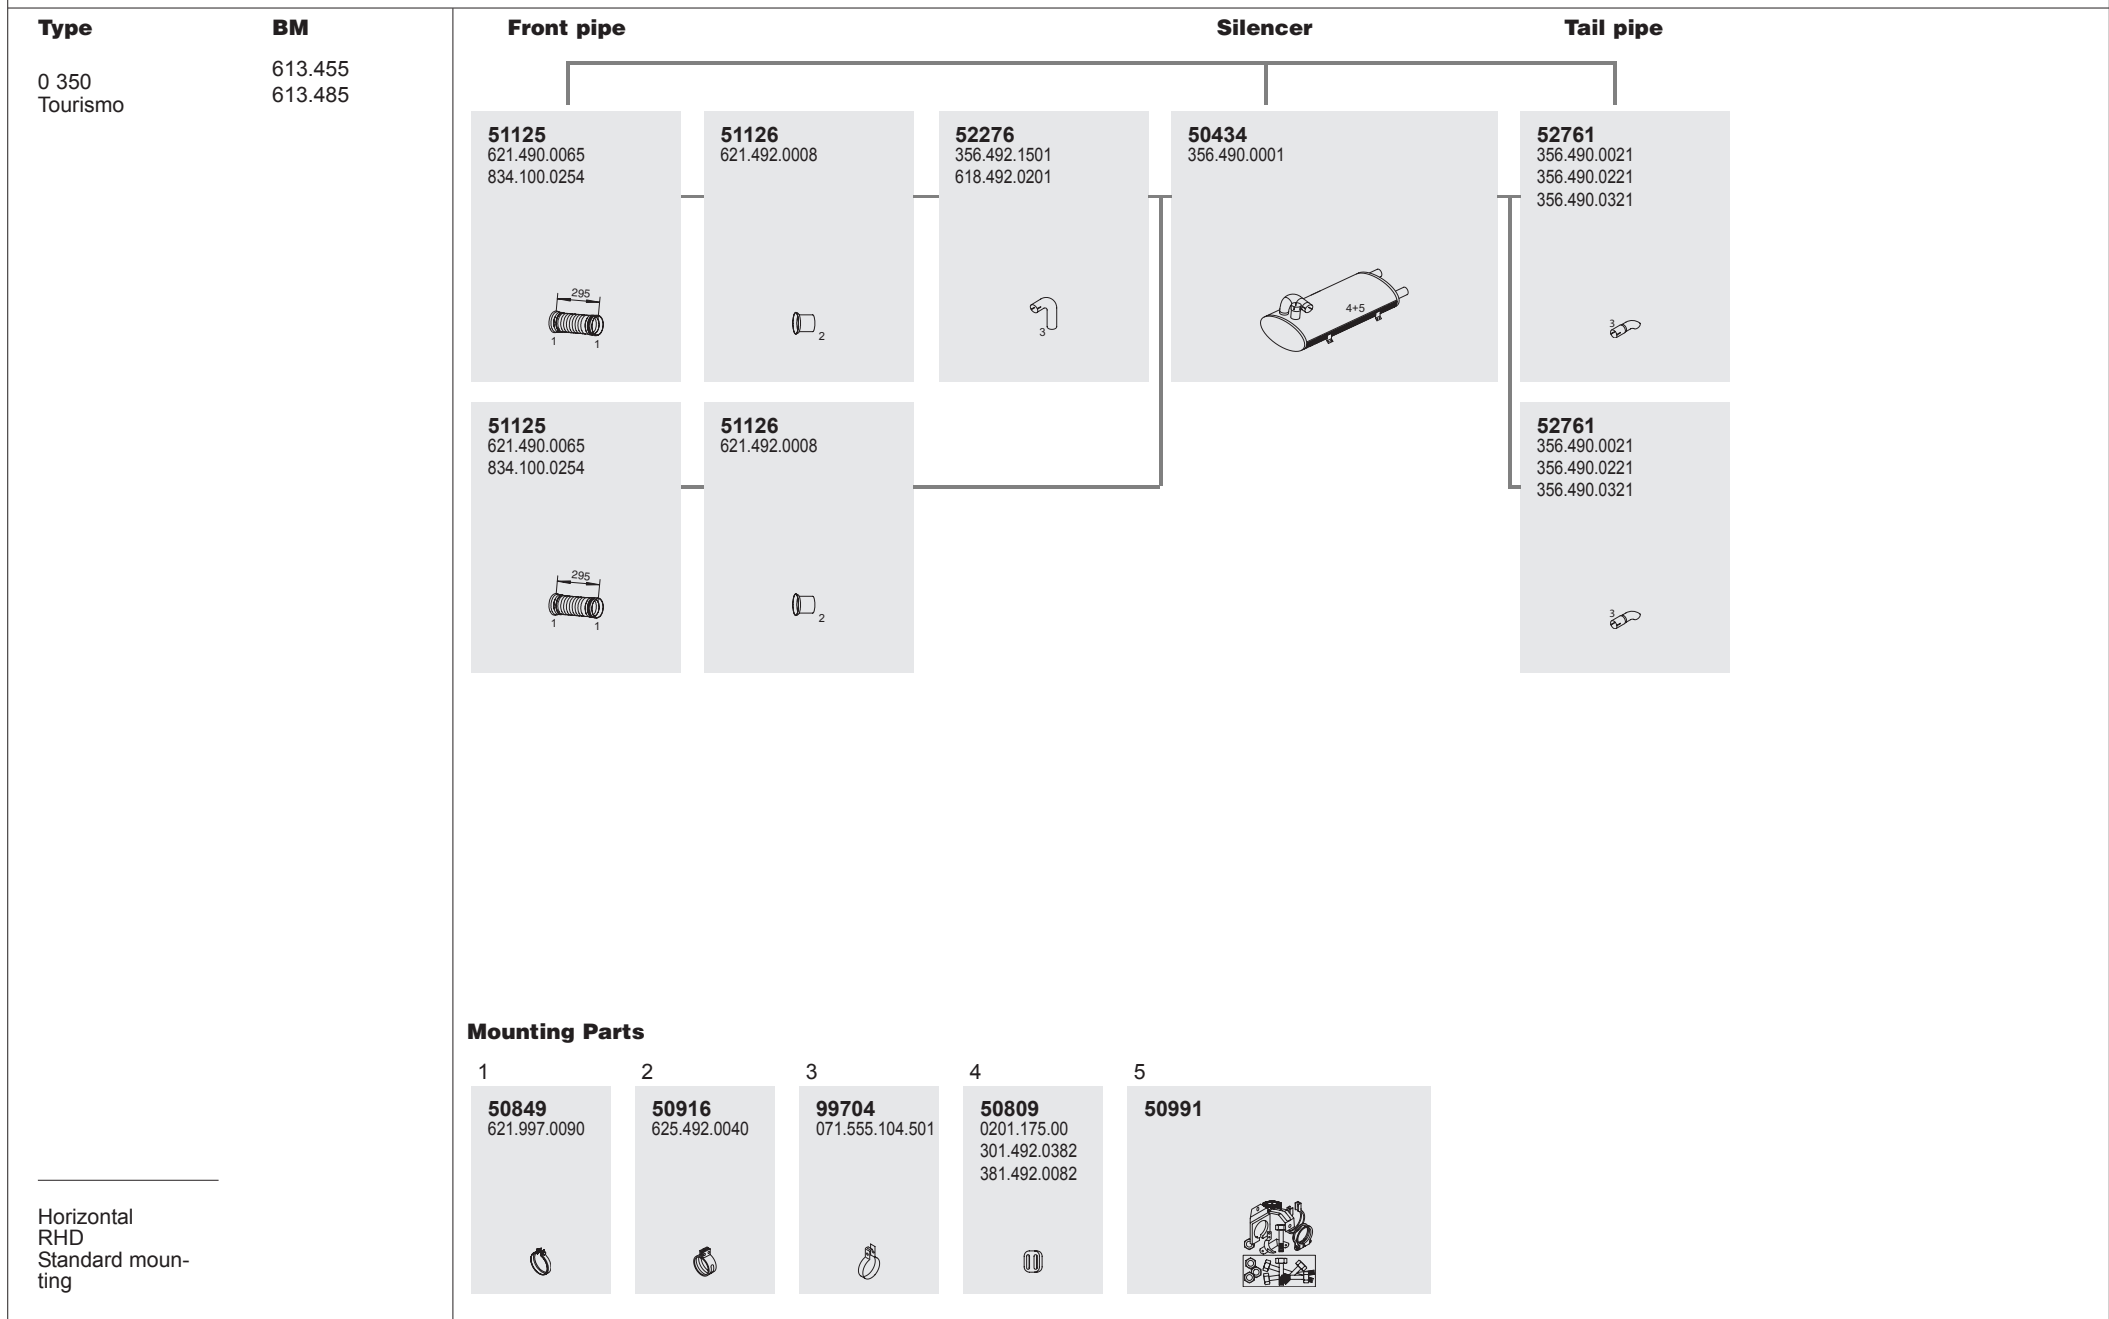

Horizontal
RHD
Standard moun-
ting

330

330

Series 0 350

System No.: 250200047

Manufacturers part number are quoted for reference only

Series 0 350

System No.: 250200053