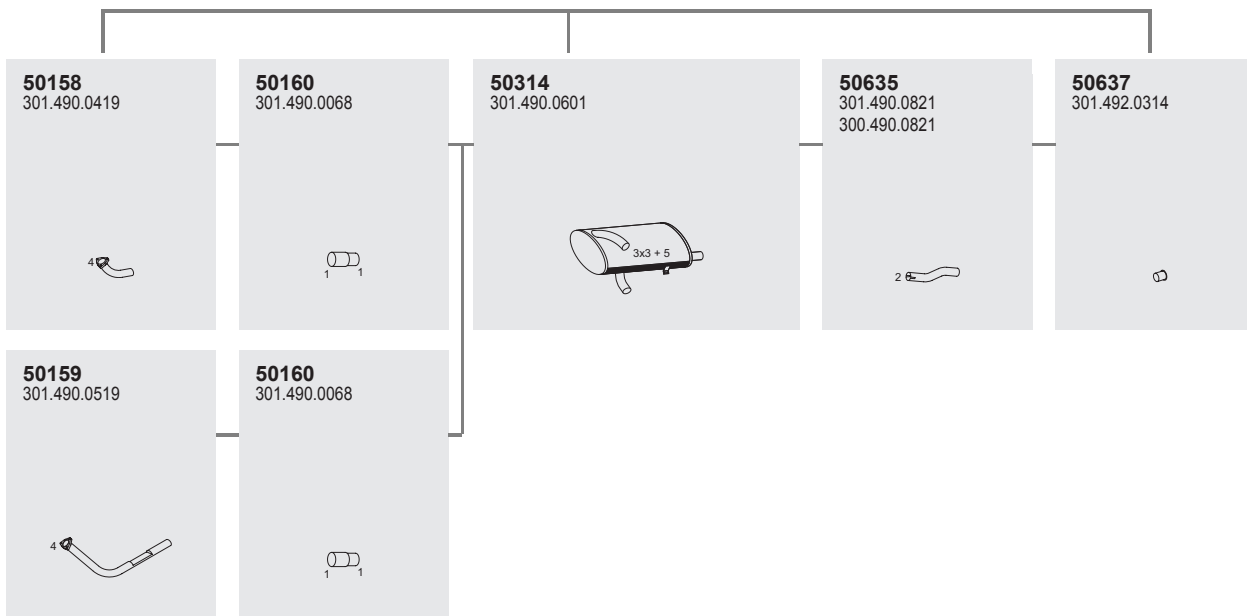

Series 0 303

System No.: 250200018

Manufacturers part number are quoted for reference only

Type   **BM**

0 303   301.100
WB 4150, 4521   301.101
                              301.110
                              301.111
                              301.120
                              301.121
                              301.130
                              301.131
                              301.160
                              301.161

Front pipe

Silencer

Tail pipe