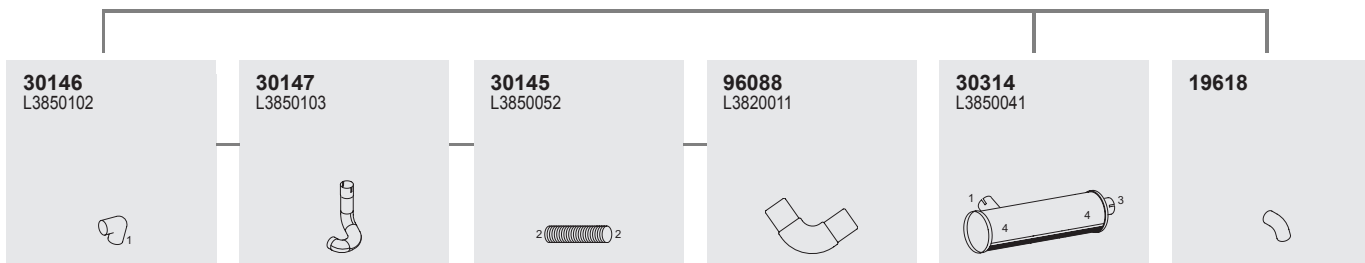

Series EXCEL

System No.: 230200016

Manufacturers part number are quoted for reference only

Type

Excel
J9244 →
VN9432 →
215 HP

Front pipe

Silencer

Tail pipe