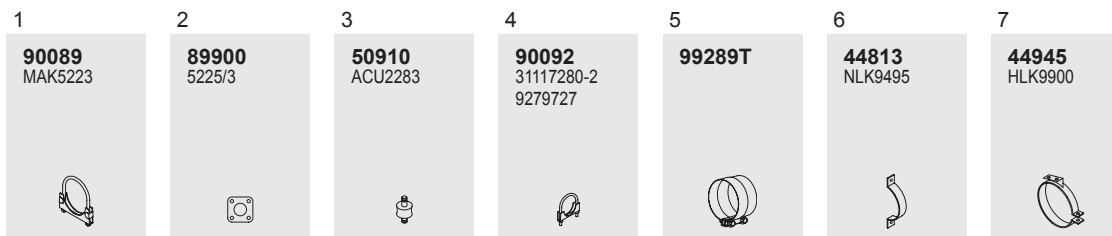

Mounting Parts

Horizontal
RHD
Standard mounting

184 Manufacturers part number are quoted for reference only

184