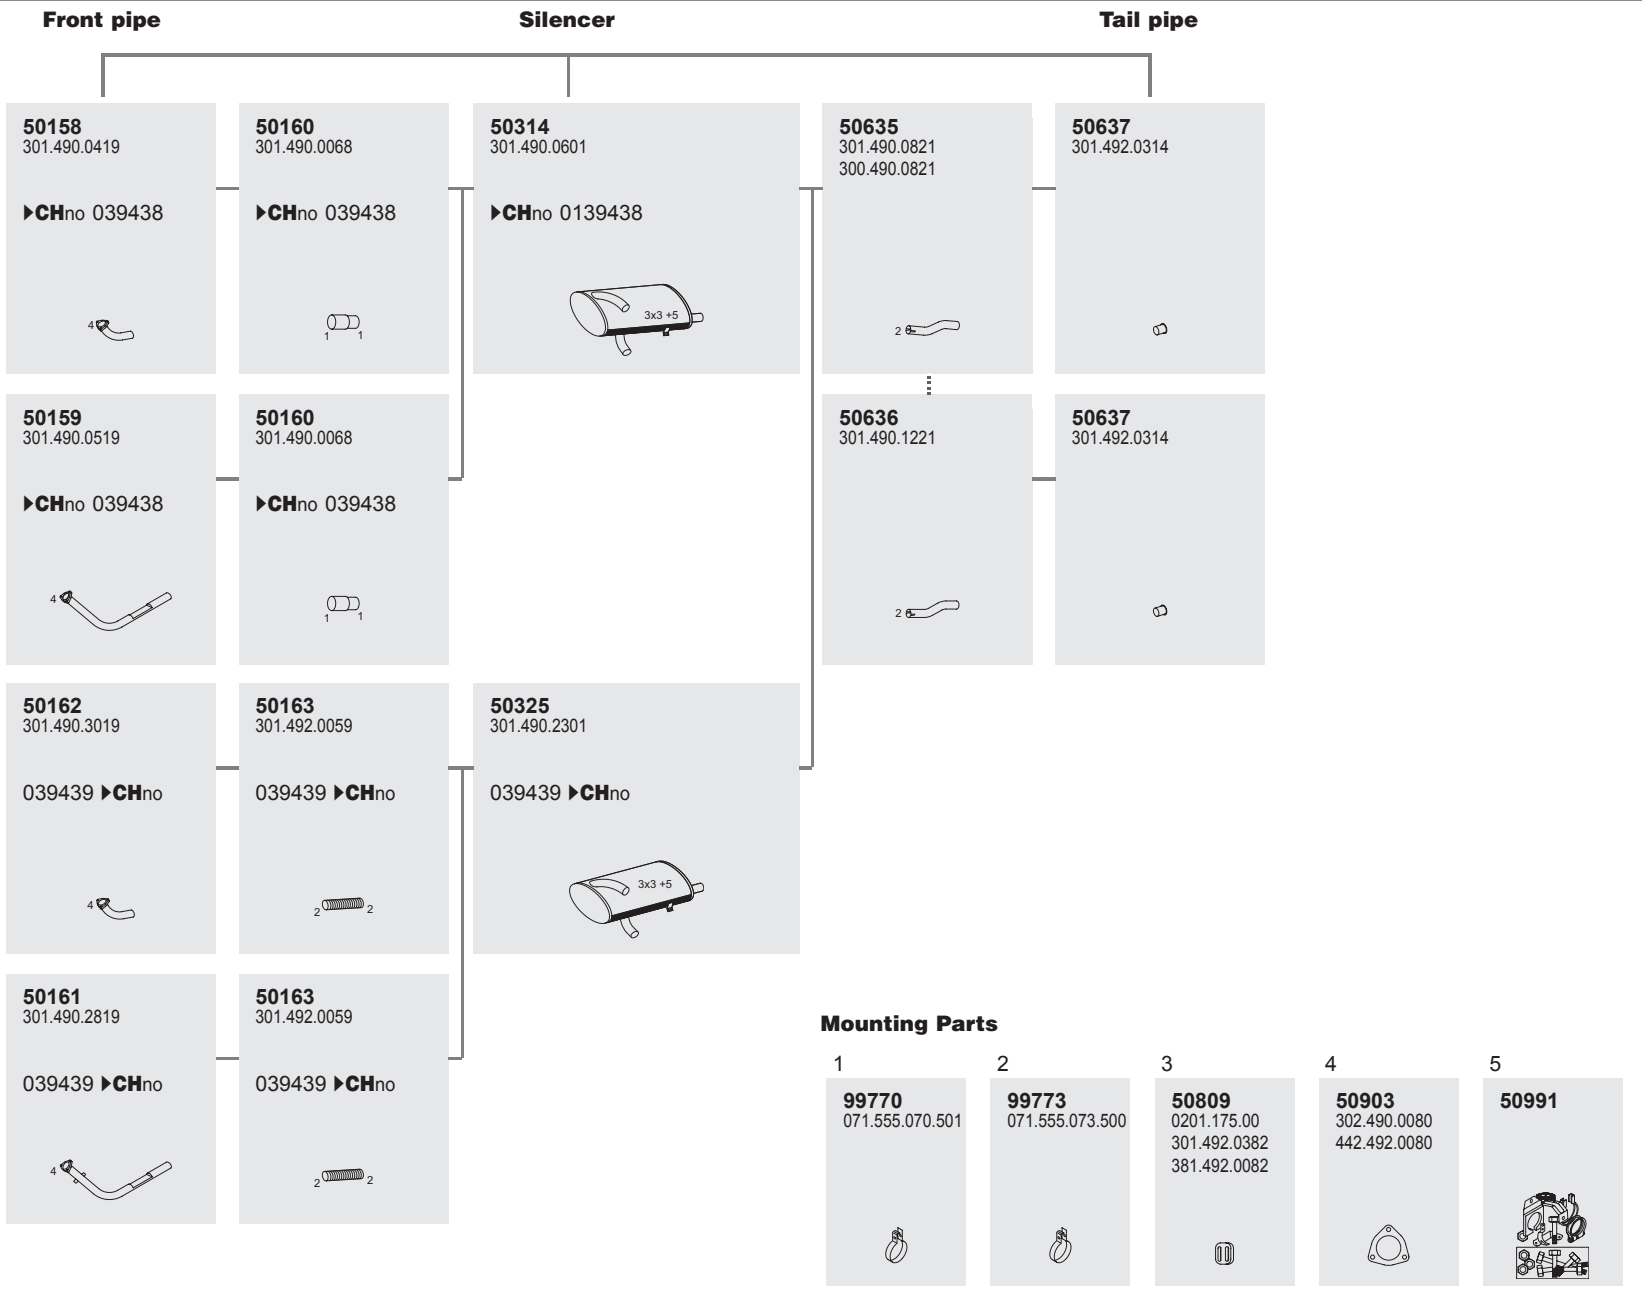

Series 0 303

System No.: 250200029

Manufacturers part number are quoted for reference only

Type	BM
0 303	301.305
WB 6330	301.315
	301.325
	301.335
	301.365
	301.375

Horizontal
RHD
Standard moun-
ting