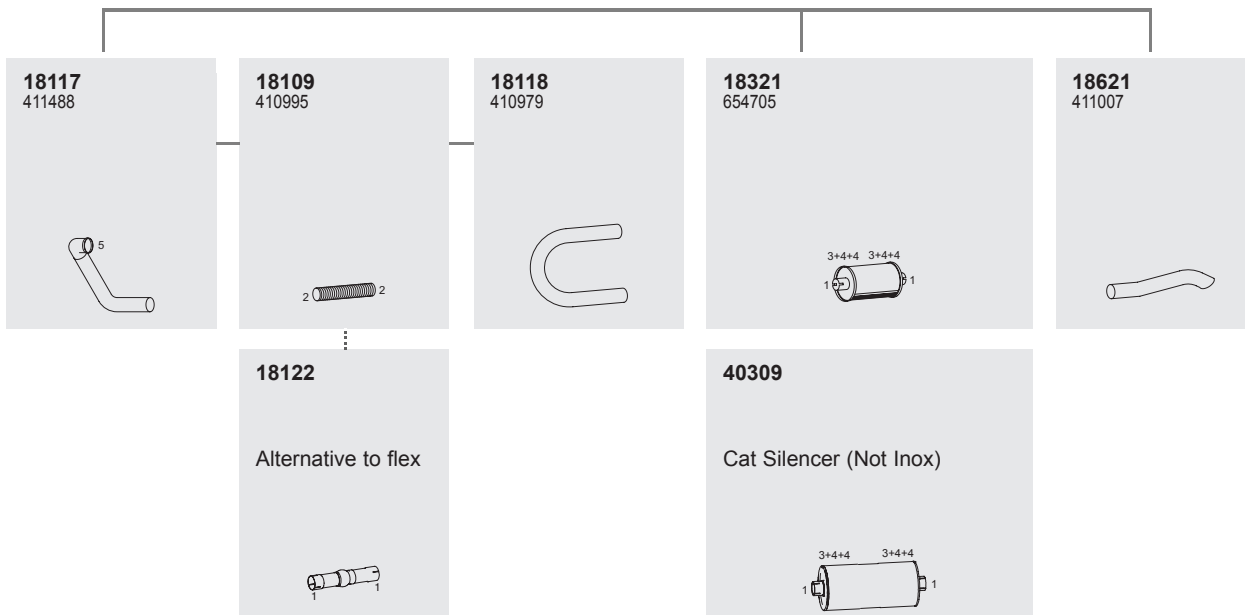

DENNIS

Series DART

System No.: 218200012

130
Manufacturers part number are quoted for reference only

130

Type

Cummins 6BT
5.9ltr Engine
Inox System

Front pipe

Silencer

Tail pipe