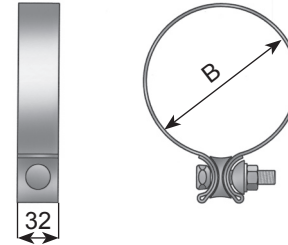

Heavy Duty, Band, Dinex Seal Clamps & V-Clamps

Manufacturers part number are quoted for reference only

Heavy Duty Clamps

Dinex	ALU	B mm	Inch
99548	45,5 - 48,5	1 7/8	
99550	47,5 - 50,5	2	
99553	50,5 - 53,5	2 1/8	
99555	52,5 - 55,5	2 1/8	
99558	55,5 - 58,5	2 1/4	
99560	57,5 - 60,5	2 3/8	
99563	60,5 - 63,5	2 1/2	
99565	62,5 - 65,5	2 1/2	
99568	65,5 - 68,5	2 5/8	
99570	67,5 - 70,5	2 3/4	
99573	71,5 - 73,5	2 7/8	
99575	73,5 - 75,5	2 7/8	
99578	75,5 - 78,5	3	
99580	77,5 - 80,5	3 1/8	
99585	82,5 - 85,5	3 1/4	
99590	87,5 - 90,5	3 1/2	
99594	91,5 - 94,5	3 5/8	
99600	97,5 - 100,5	3 3/4	
99604	101,5 - 104,5	4	
99607	104,5 - 107,5	4 1/8	
99610	107,5 - 110,5	4 1/4	
99614	111,5 - 114,5	4 1/2	
99620	117,5 - 120,5	4 3/4	
99624	121,5 - 124,5	4 7/8	
99627	124,5 - 127,5	4 7/8	
99630	127,0 - 130,5	5	
99633	130,5 - 133,5	5 1/8	

Band Clamps

Dinex	INOX	B mm	Inch
99150	50,0 - 55,0	2	
99157	55,0 - 59,0	2 1/4	
99160	59,0 - 63,0	2 3/8	
99164	63,0 - 68,0	2 1/2	
99176	79,0 - 80,0	3	
99189	91,0 - 97,0	3 1/2	
99202	104,0 - 112,0	4	
99214	112,0 - 121,0	4 1/2	
99227	121,0 - 133,0	5	
99235	130,0 - 140,0	5 1/2	

Dinex Seal Clamps

Dinex	Dinex	B mm	Inch
ALU	INOX		
99852	99851	51,0 - 54,0	2
99859	99858	54,0 - 57,0	2 1/4
99861	99860	60,0 - 63,0	2 3/8
99865	99864	64,0 - 67,0	2 1/2
99867	99866	66,0 - 69,0	2 5/8
99872	99871	71,0 - 74,0	2 3/4
99878	99877	78,0 - 81,0	3
99881	99880	81,0 - 84,0	3 1/8
99886	99885	86,0 - 89,0	3 1/3
99891	99890	90,0 - 93,0	3 1/2
99893	99892	91,0 - 94,0	3 1/2
99901	99900	101,0 - 105,0	4
99904	99903	102,0 - 106,0	4
99911	99910	111,0 - 116,0	4 3/8
99916	99915	115,0 - 119,0	4 1/2
99921	99920	122,0 - 127,0	4 3/4
99925	99928	128,0 - 132,0	5
99954	99953	153,0 - 158,0	6

V-Clamps

Dinex	INOX	A mm	A Inch	B mm
44805	76,0	3		101,6
70804	101,6	4		121,0
68835	114,3	4 1/2		129,0
70838	127,0	5		150,0

Dinex Premium V-Clamps

Dinex	INOX	A mm	A Inch	B mm
78890	76,0	3		101,6
78803	101,6	4		121,0
78815	114,0	4 1/2		129,0
78828	127,0	5		150,0