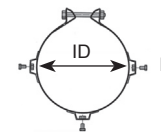

Clamp B	ID mm	ID inch
95885 SS	184,0	7 1/4
95949 SS	249,0	9 3/4