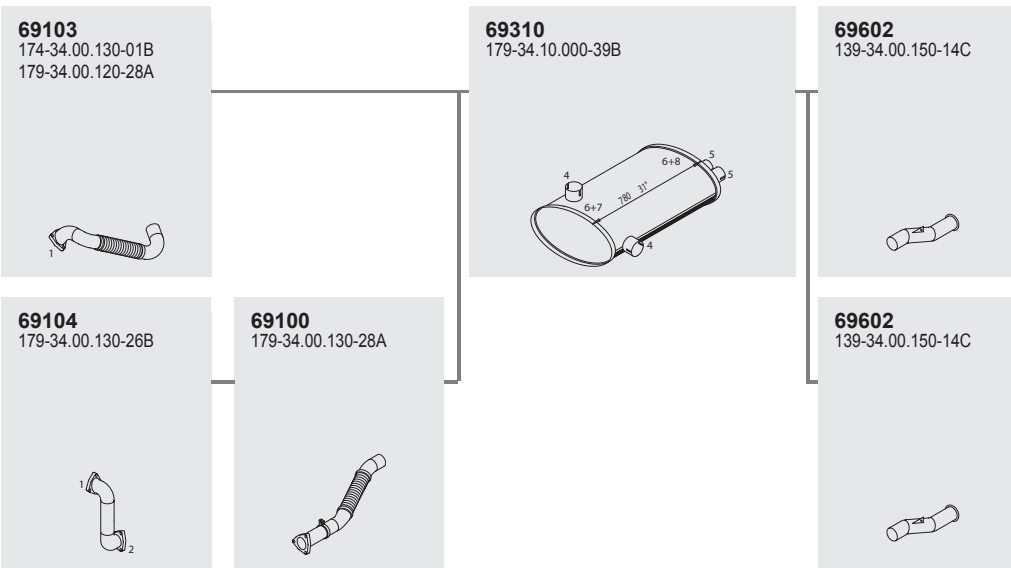

Series S215

System No.: 269200019

Manufacturers part number are quoted for reference only

Type

S215
OM 442 Engine

Front pipe

Silencer

Tail pipe