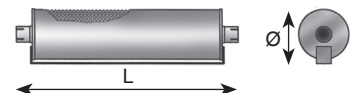

Ø61-Ø115 / 60-500 HP with Heatshield (KW=HP/1,36)

Dinex					
ALU	HP	L mm	Ø	Inlet	Outlet
89387	60-120	895	181	61,0 ID	61,0 ID