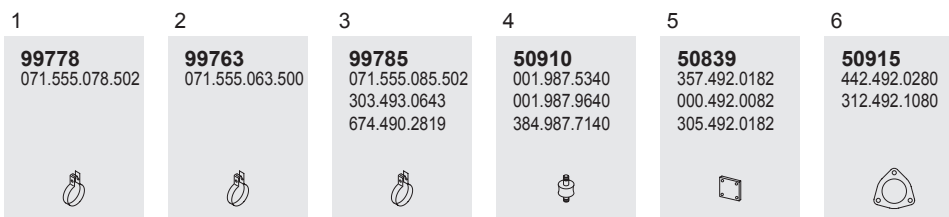

Mounting Parts

Horizontal
RHD
Standard moun-
ting