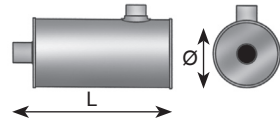

Dinex						
ALU	HP	L mm	Ø	Inlet	Outlet	
89326	90-250	740	263	89,5 ID	102,0 OD