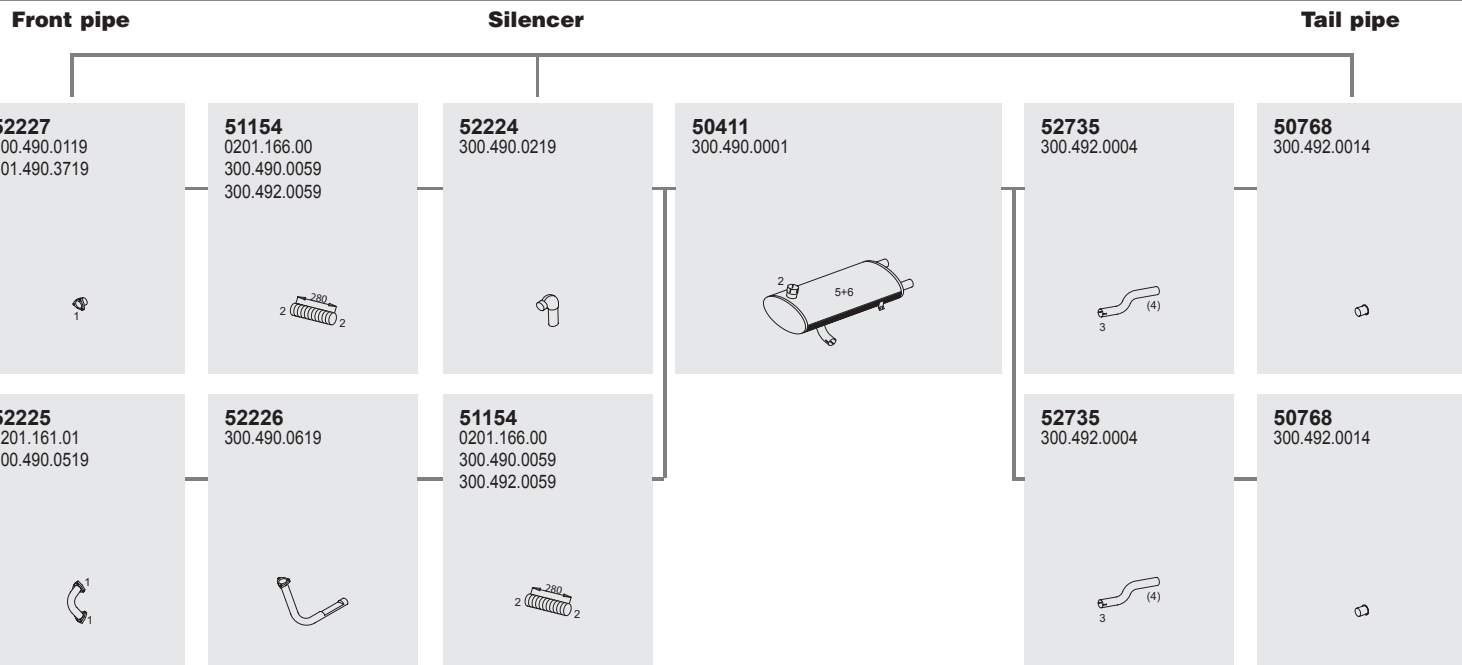

Horizontal
RHD
Standard moun-
ting

Series 0 303

System No.: 250200015

Manufacturers part number are quoted for reference only

Type **BM**

0 303
WB 5623, 6330
300.414
300.415
300.435
300.484
300.485
300.485
300.494
300.495
600.414
600.415
600.484
600.485
600.494
600.495