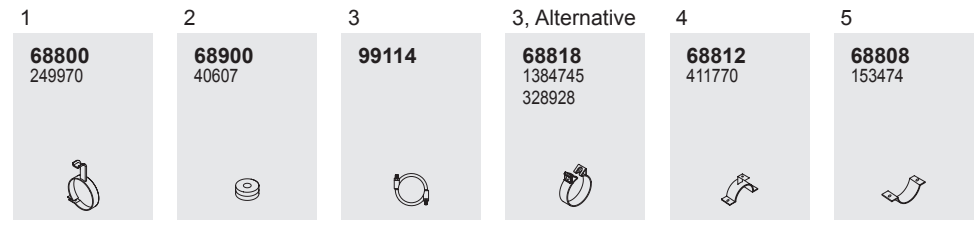

Mounting Parts

Horizontal
RHD
Standard mounting