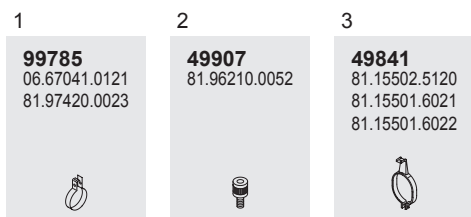

Mounting Parts

Horizontal
RHD
Standard moun-
ting

Manufacturers part number are quoted for reference only