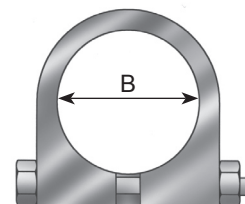

Truck Make Clamps

Manufacturers part number are quoted for reference only

Volvo/Renault Clamps

Dinex				
ALU	INOX	B mm	Inch	OE
99042		39,0 - 42,0	1 5/8	
99045		42,0 - 45,0	1 3/4	
99048		45,0 - 48,0	1 7/8	
99051		48,0 - 51,0	2	
99055		52,0 - 55,0	2 1/8	975259
99058		55,0 - 58,0	2 1/4	975260
99061		58,0 - 61,0	2 3/8	
99064		61,0 - 64,0	2 1/2	
99067		65,0 - 67,0	2 5/8	
99071		68,0 - 71,0	2 3/4	
99074		71,0 - 74,0	2 7/8	
99077		74,0 - 77,0	3	
99083	99084	78,0 - 82,0	3 1/8	
99087	99088	83,0 - 87,0	3 1/4	
99096	99097	91,0 - 96,0	3 5/8	1193870
99100		100,0 - 106,0	3 7/8	
99108	99109	104,0 - 107,0	4	475499
99115	99116	108,0 - 114,0	4 1/2	
99120	99121	115,0 - 120,0	4 3/4	1589141
99127		123,0 - 128,0	5	
99135	99136	130,0 - 135,0	5 1/4	
99147		142,0 - 147,0	5 3/4	
99159		154,0 - 159,0	6	

Scania Clamps

Dinex			
ALU	B mm	Inch	OE
68818	114,0 - 119,0	4 1/2	328928
68819	119,0 - 133,0	5	1300367

Design A

Design B

Mercedes/Iveco Clamps

Dinex				
ALU	B mm	Inch	OE	Design
28810	59,5 - 62,5	2 3/8	8585923	A
28881	63,0 - 66,0	2 1/2	8591167	A
28811	65,0 - 68,0	2 1/2	8582510	A
28880	67,0 - 70,0	2 1/4	8567698	A
50926	74,0 - 77,0	3	673.492.0140	A
50945	76,0 - 79,0	3	61597491	A
28853	80,0 - 83,0	3 1/8	4839513	A
50927	87,5 - 90,5	3 1/2	4819971	A
50924	92,0 - 96,0	3 3/4	674.492.0040	A
28858	97,0 - 100,0	4	2483398	A
28873	102,0 - 105,0	4 1/4	42081440/42075778	B
28856	104,0 - 107,0	4	61605919	A
28874	106,0 - 110,0	4 1/2	2491711	B
28865	114,0 - 118,0	4 1/2	42075779/42090154	B
28866	118,0 - 122,0	4 3/4	42075780/42094001	B
28875	128,0 - 132,0	5	42092219	B
28876	131,0 - 135,0	5 1/4	42091873	B
28828	146,0 - 151,0	5 3/4	42094497	B