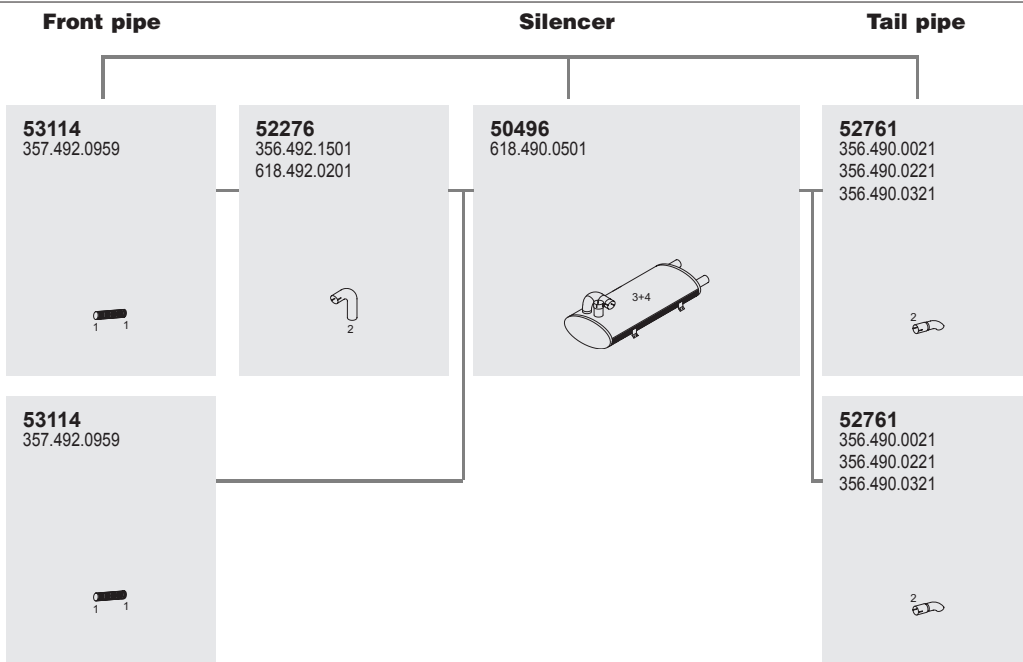

Series 0 404

System No.: 250200054

Manufacturers part number are quoted for reference only

Type	BM
0 404	618.000
	618.003
	618.005
	618.010
	618.015
	618.020
	618.023
	618.025
	618.030
	618.035
	618.103
	618.105
	618.113
	618.115
	618.125
	618.133