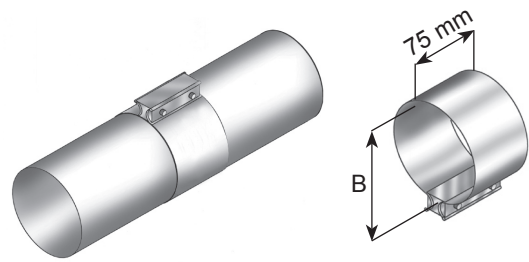

Manufactures part number are quoted for reference only

Flat & Circle Clamps

Dinex Flat Clamps

Dinex	Dinex	B mm	Inch
99350/T	99450/T	50,0	2
99357/T	99457/T	57,0	2 1/4
99363/T	99463/T	63,5	2 1/2
99370/T	99470/T	70,0	2 3/4
99376/T	99476/T	76,2	3
99389/T	99489/T	88,9	3 1/2
99402/T	99502/T	101,6	4
99414/T	99514/T	114,3	4 1/2
99427/T	99527/T	127,0	5
99455/T	99553/T	152,0	6