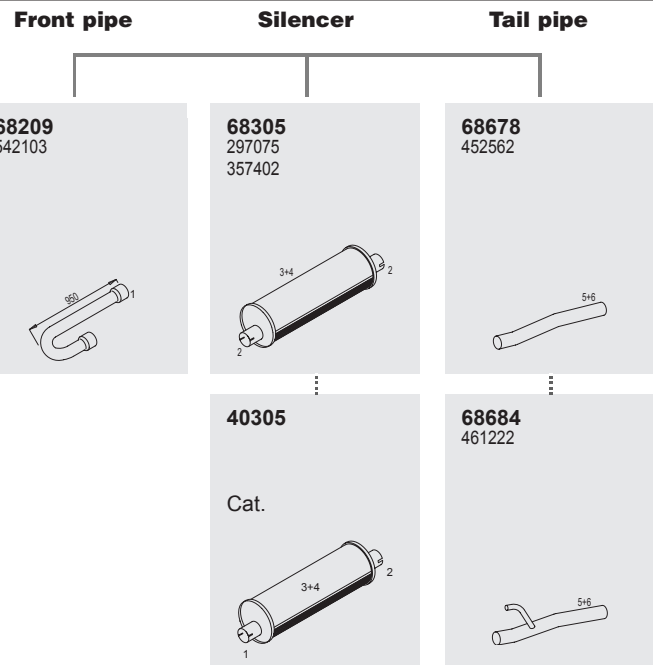

4/14 Manufacturers part number are quoted for reference only

414

Series L 113CRL

System No.: 268200022

Type

L 113CRL
1820167 ▶CH_{no}
Early Model