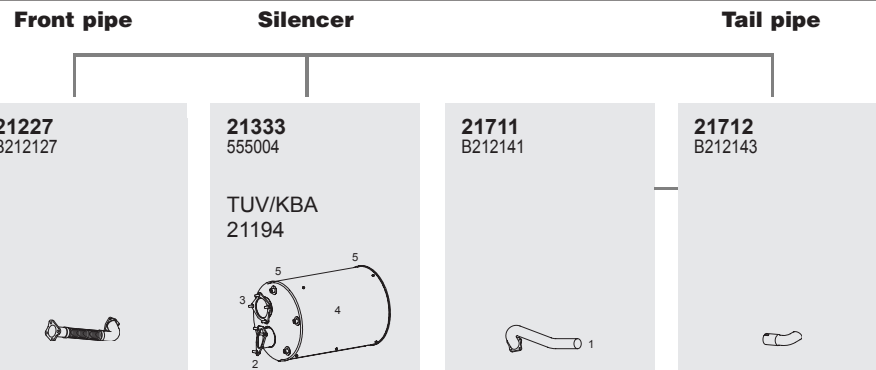

Series FUTURA

System No.: 221200022

Manufacturers part number are quoted for reference only

Type

FHD
1994 →
HP 340, 370, 430
DAF Engine