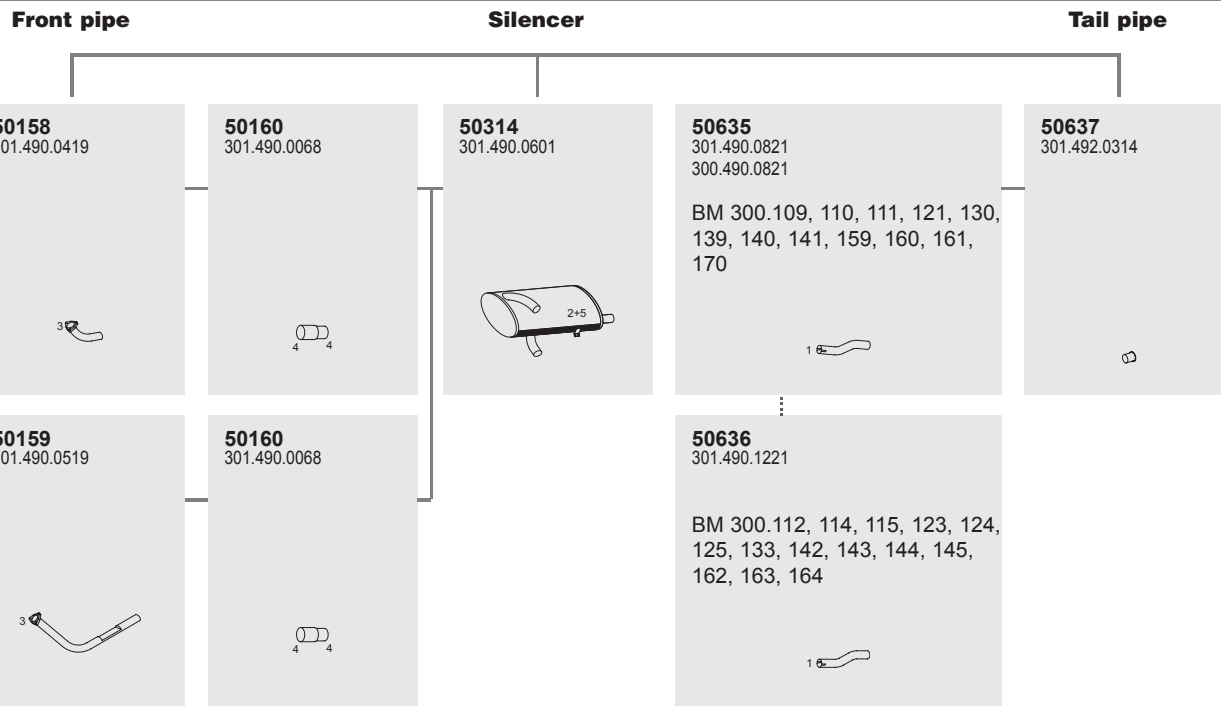

Mounting Parts

Horizontal
RHD
Standard moun-
ting

Series 0 303

System No.: 250200030

Manufacturers part number are quoted for reference only

Type	BM
0 303	300.109
WB 4150, 4521,	300.110
5083, 5381,	300.111
5623, 6330	300.112
	300.114
Built by Mercedes	300.115
▶CHno 033093	300.121
	300.123
Not built by Mercedes	300.125
▶CHno 033342	300.130
	300.133
Includes chassis No's	300.139
033380, 033388,	300.140
033409, 033437,	300.141
033460, 033485,	300.142
033510, 033534,	300.143
033535, 033546,	300.144
033558, 033559,	300.145
033570, 033588,	300.159
033589, 033610,	300.160
033620, 033621,	300.161
033641, 033649,	300.162
033650, 033669,	300.163
033678, 033679	300.164
	300.165
	300.170