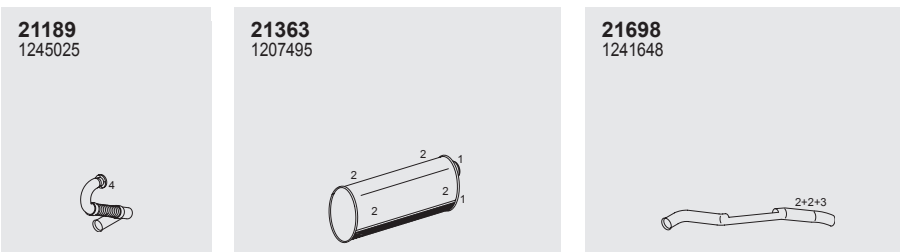

Manufacturers part number are quoted for reference only

Type

Spectra

Front pipe

Silencer

Tail pipe

Mounting Parts

Horizontal
RHD
Standard mounting