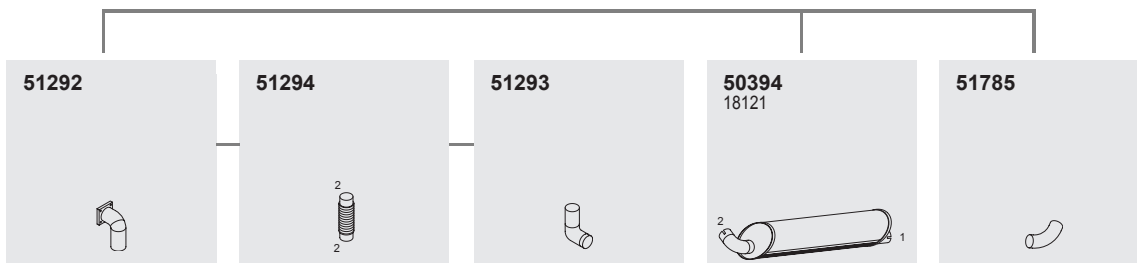

Series GARDNER ENGINE

System No.: 255200002

Manufacturers part number are quoted for reference only

Type

Gardner Engine

Front pipe

Silencer

Tail pipe

Mounting Parts

Horizontal
RHD
Standard mounting