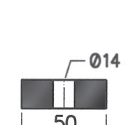

64801
0000689778