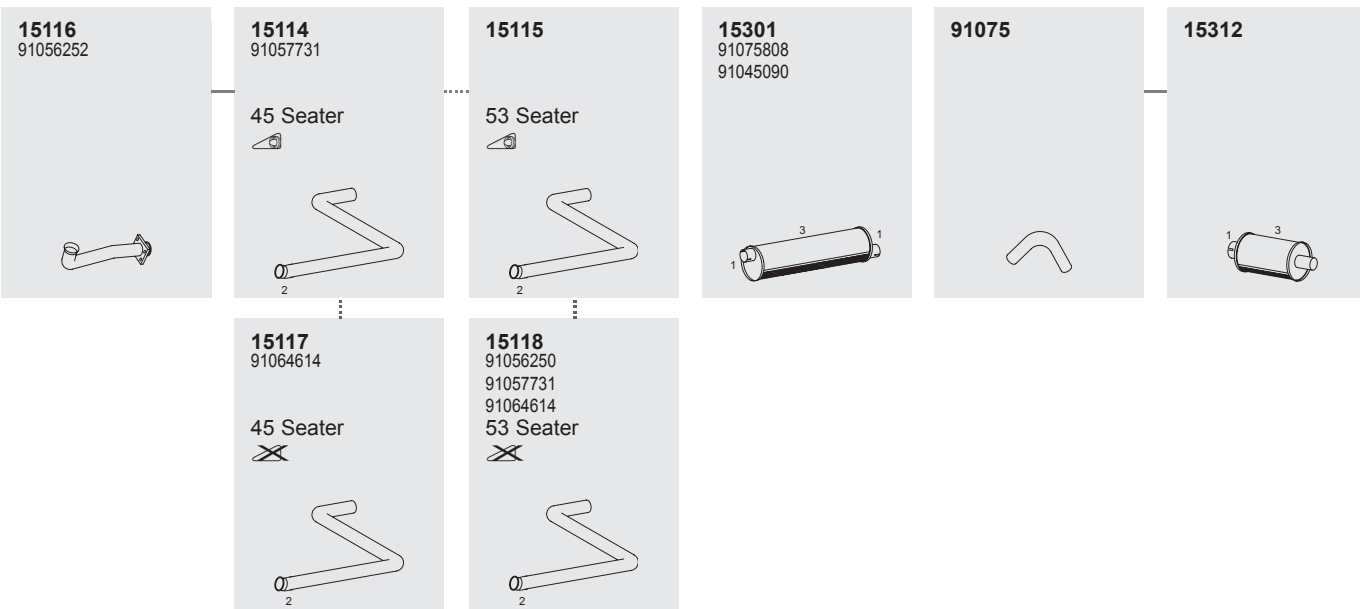

Silencer

Tail pipe

Mounting Parts

Horizontal
RHD
Standard moun-
ting

BEDFORD

BEDFORD

Series YRQ

System No.: 215200004