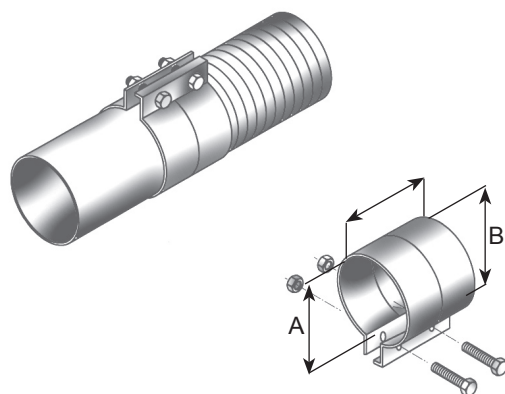

4 Manufactures part numbers are quoted for reference only

Flex Clamps

Manufacturers part number are quoted for reference only

Dinex Flex Clamps

Dinex	Dinex	A mm	B mm	B Inch
ALU	INOX			
99250/T	99251/T	55,0	50,0	2
99257/T	99258/T	62,0	57,0	2 1/4
99264/T	99265/T	67,0	63,5	2 1/2
99270/T	99269/T	75,0	70,0	2 3/4
99276/T	99277/T	81,2	76,2	3
99289/T	99290/T	93,6	88,9	3 1/2
	99300/T	105,0	100,0	3 7/8
99302/T	99303/T	106,6	101,6	4
80871/T	99315/T	119,0	114,3	4 1/2
	99220/T	125,0	120,0	4 3/4
99327/T	99328/T	132,0	127,0	5
99352/T	99349/T	158,0	152,0	6