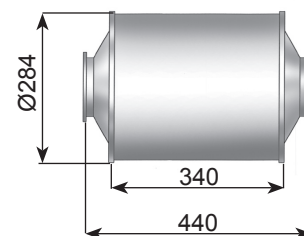

8-14 Ltr.

Dinex
INOX
40300

Dinex	INOX	Pipe OD	Adapter ID
	40076	75,0	76,0
	40077	76,0	77,0
	40081	80,0	81,0
	40090	89,0	90,0
	40091	90,0	91,0
	40101	100,0	101,0
	40102	101,6	102,5
	40109	108,0	109,0
	40111	110,0	111,0
	40115	114,3	115,0