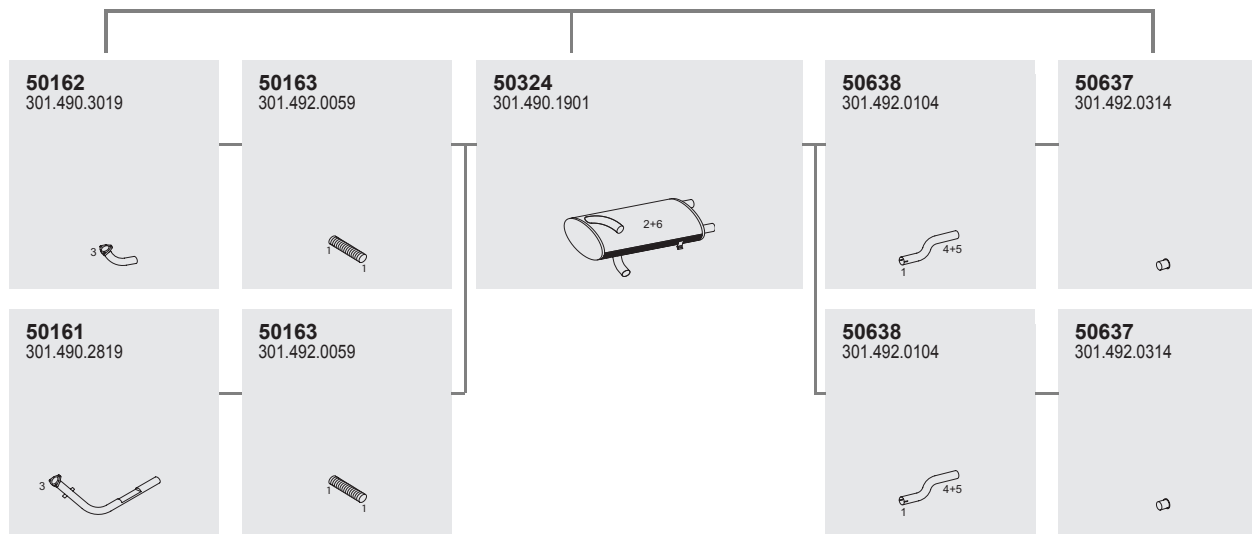

298

298

Series 0 303

System No.: 250200028

Type   **BM**

0 303	301.205
WB 6330	301.215
	301.225
Built by Mercedes	301.235
039.439 ▶CHno	301.245
	301.265
Not built by Mercedes	301.275
040.794 ▶CHno	

Front pipe   **Silencer**   **Tail pipe**