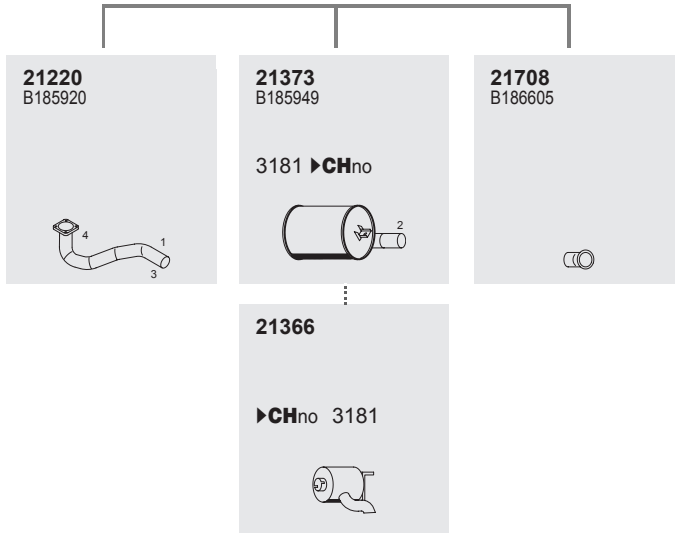

Series FUTURA

System No.: 221200019

Manufacturers part number are quoted for reference only

Type

DKT, DKV
11.60 Turbo

Front pipe   Silencer   Tail pipe