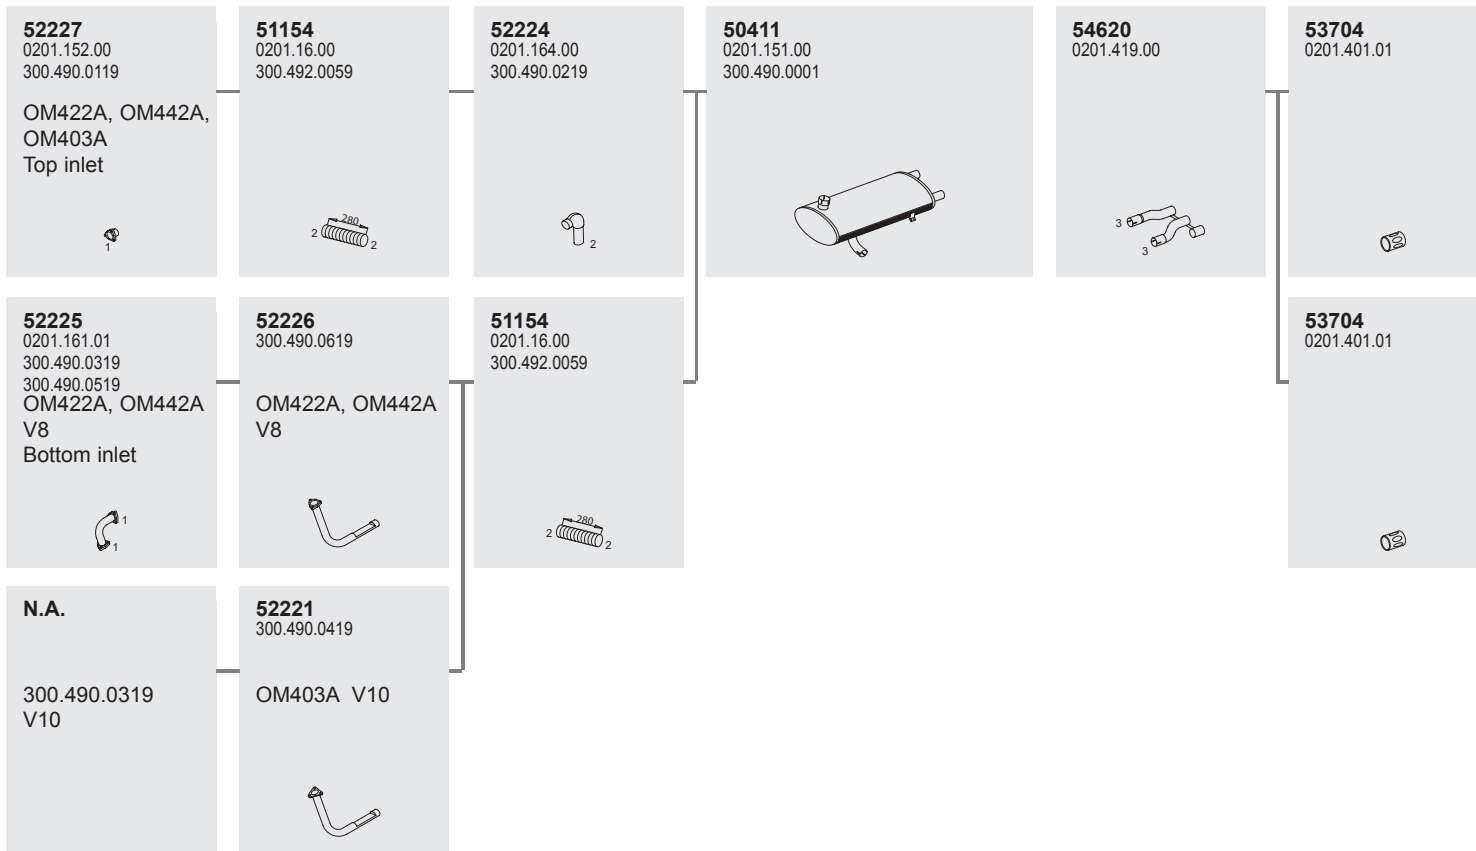

Series CITYLINER

System No.: 255200009

Manufacturers part number are quoted for reference only

Type

N 122
OM422A V8
OM442A V8
OM403A V10
Mercedes Engine

Front pipe

Silencer

Tail pipe