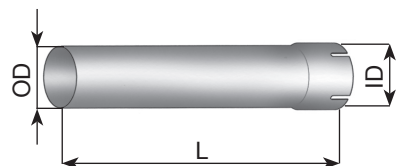

ALU

Dinex	Dinex	Dinex	ID mm	OD mm	OD Inch
L 600 mm	L 1000 mm	L 1500 mm			
93651	93051	93151	51,3	50,0	2
93657	93057	93157	57,6	57,1	2 1/4
93660	93060	93160	60,5	60,0	2 3/8
93664	93064	93164	64,0	63,5	2 1/2
93670	93070	93170	70,3	69,8	2 3/4
93676	93076	93176	76,7	76,2	3
93689	93089	93189	89,4	88,9	3 1/2
93602	93002	93102	102,1	101,6	4
93608	93008	93108	108,5	108,0	4 1/4
93610	93010	93110	111,0	110,0	4 3/8
93614	93014	93114	114,8	114,3	4 1/2
93620	93020	93120	121,0	120,0	4 3/4
93627	93027	93127	128,0	127,0	5

INOX

Dinex	ID mm	OD mm	OD Inch
L 1500 mm			
93577	76,7	76,2	3
93590	89,9	89,4	3 1/2
93503	102,1	101,6	4
93515	114,8	114,3	4 1/2
93528	128,0	127,0	5