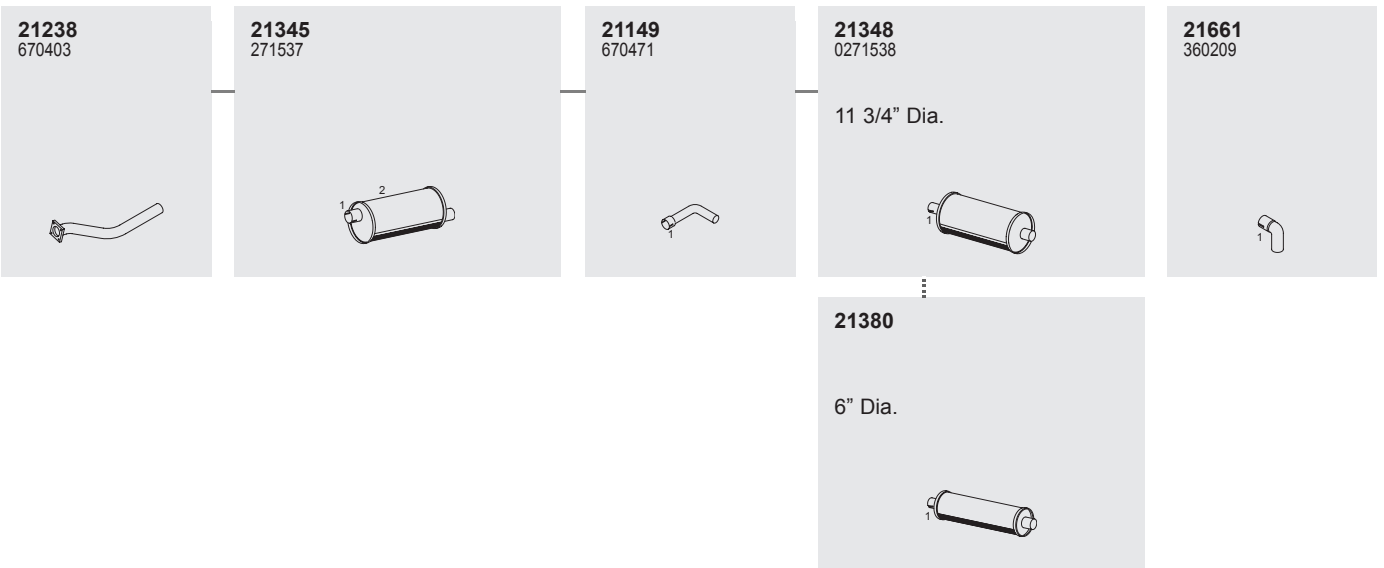

Series MB230

System No.: 221200005

Manufacturers part number are quoted for reference only

Type

Double Box System

Front pipe

Silencer

Tail pipe