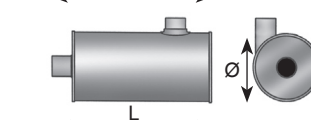

Dinex					
ALU	HP	L mm	Ø	Inlet	Outlet
89497	90-160	540	263	77,0 ID	75,0 OD