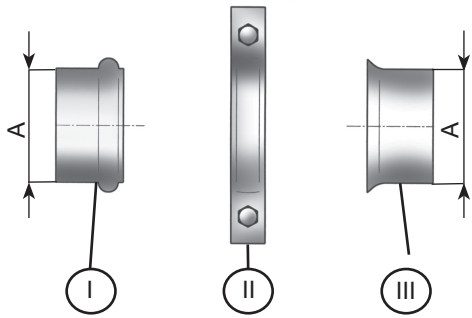

Collars & Flared Ends, Gaskets, Flanges & Exhaust Sealing Paste

Manufacturers part number are quoted for reference only