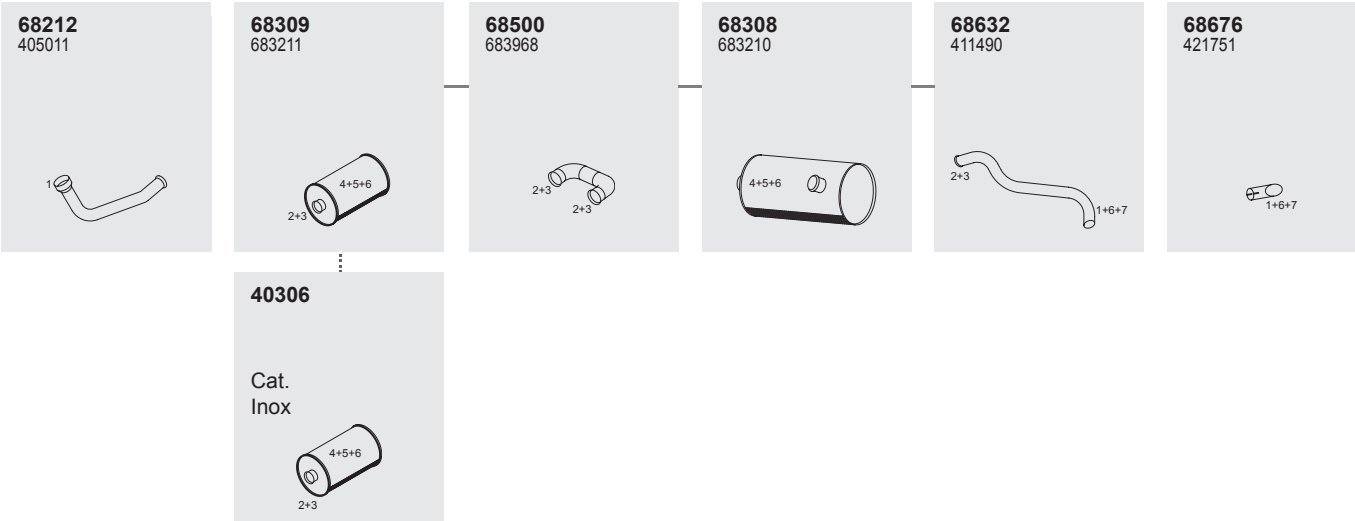

Series N 112CL

System No.: 268200014

Manufacturers part number are quoted for reference only

Type

N 112CL

Front pipe

Silencer

Tail pipe