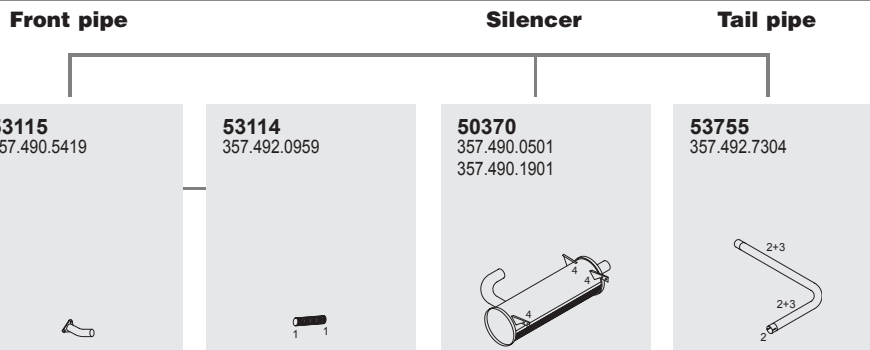

Series CITY BUS

System No.: 250200064

Manufacturers part number are quoted for reference only

Type	BM
0 405ST	357.004
Single Inlet	357.005
076651 ▶CHno	357.010
WB 5875	357.011

Mounting Parts

1	2	3	4
99301 357.492.1240	99704 071.555.104.501	50907 322.504.0212 676.490.0001	50839 357.492.0182 000.492.0082 305.492.0182

Horizontal
RHD
Standard moun-
ting