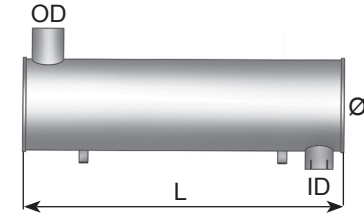

Dinex					
ALU	ID mm	OD mm	Ø	L mm	HP
89484	103,0	101,6	297	1050	300