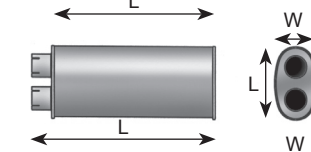

Dinex					
ALU	HP	L mm	WxL	Inlet	Outlet
49337	90-240	910	180x2770	81,0 ID	90,5 ID