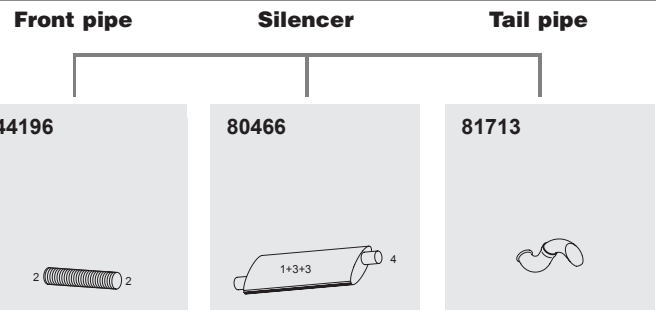

518 Manufacturers part number are quoted for reference only

518

Series CITY BUS

System No.: 280200017

Type

City Bus