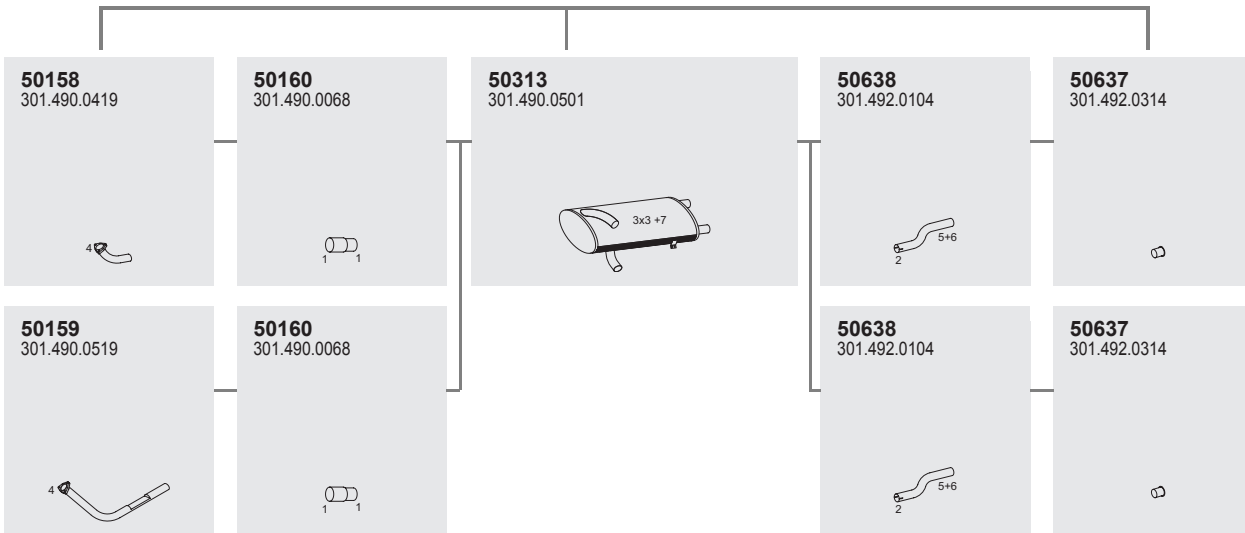

Series 0 303

System No.: 250200024

Manufacturers part number are quoted for reference only

Type   **BM**

0 303	301.204
WB 5623	301.214
	301.224
Built by Mercedes	301.234
	301.264
▶CHno 039.438	301.274
Not built by Mercedes	
▶CHno 039.676	

Front pipe

Silencer

Tail pipe