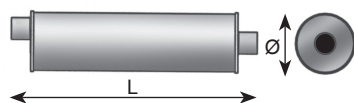

Catalytic Silencers

Manufactures part number are quoted for reference only

Ø70-Ø90 / 90-250 HP (KW=HP/1,36)

Dinex					
ALU	HP	L mm	Ø	Inlet	Outlet
40318	90-170	1175	237	71,0 OD	71,0 OD