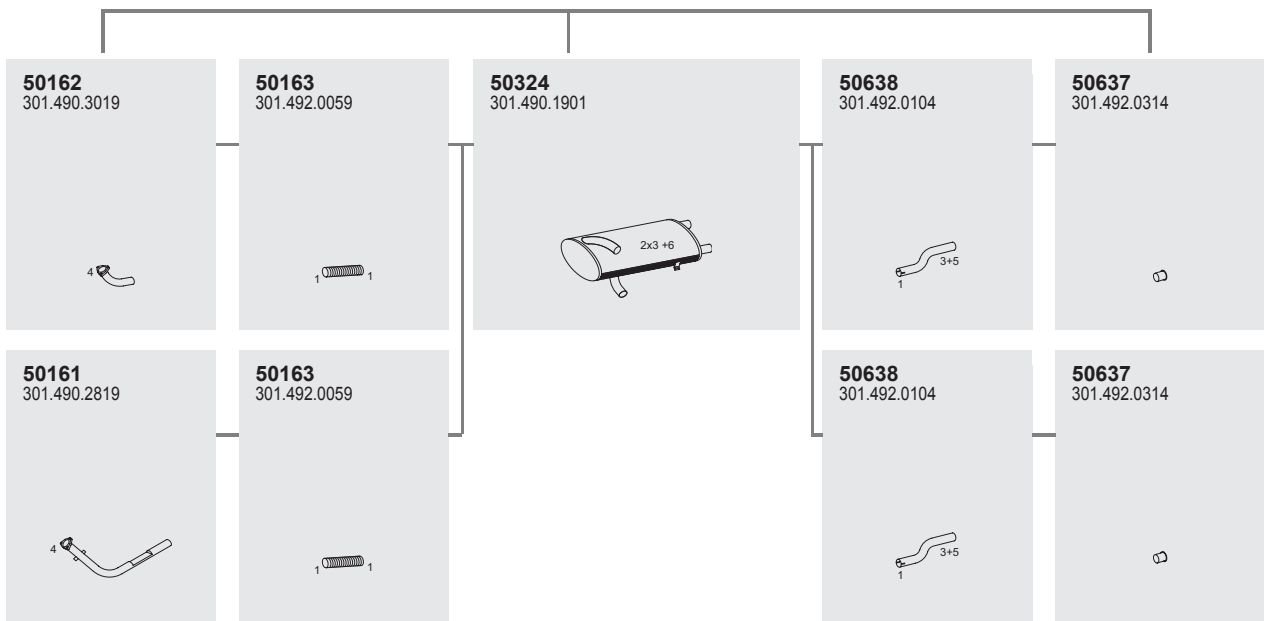

314

Manufacturers part number are quoted for reference only

314

Series 0 303

System No.: 250200033

Type   BM

- 0 303   600.313
- 600.314
- ►CHno 058276   600.315
- 600.325
- WB 5381, 5623,   600.335
- 6330   600.353
- 600.354
- Built by   600.355
- Mercedes   600.363
- 033094 ►CHno   600.364
- Not built by   600.365
- Mercedes   600.375
- 033343 ►CHno   600.384
- 600.385
- Includes   600.385
- Chassis No's   600.393
- 600.394
- 033380, 033388   600.395
- 033409, 033437
- 033460, 033485
- 033510, 033534
- 033535, 033546
- 033558, 033559
- 033570, 033588
- 033589, 033610
- 033620, 033621
- 033641, 033649
- 033650, 033669
- 033678, 033679
- 057848
- 058050, 057058
- 058150
- 058199 - 058205
- 058207 - 058212
- 058214 - 058225
- 058227 - 058229
- 058231 - 058236
- 058238 - 058241
- 058243 - 058251
- 058253
- 058255 - 058276

Front pipe   Silencer   Tail pipe