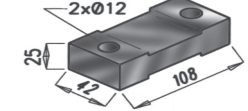

50907
322.504.0212

50904
309.490.0037

28837
98415197

64801
0000689778

Pipe & Silencer Straps

Manufactures part number are quoted for reference only

Dinex		
ALU	B mm	B Inch
98060	60,0	2 3/8
98076	76,2	3
98089	88,9	3 1/2
98102	101,6	4
98108	108,0	4 1/4
98114	114,3	4 1/2
98127	127,0	5
98155	155,0	6
98184	184,0	7
98206	206,0	8
98249	249,0	10
98260	260,0	10 1/4
98284	284,0	11
98300	300,0	11 3/4
98320	320,0	12