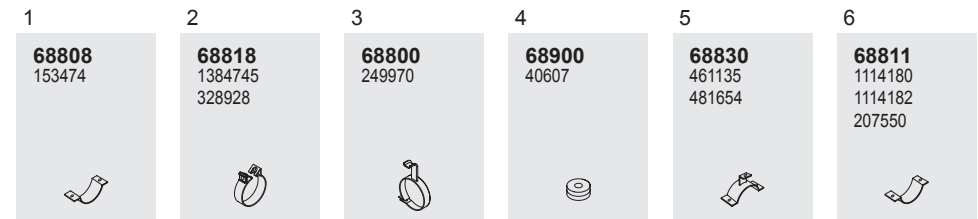

Mounting Parts

Horizontal
RHD
Standard mounting