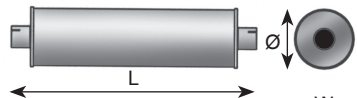

Dinex					
ALU	HP	L mm	Ø	Inlet	Outlet
49311	90-140	950	203	66,0 ID	66,0 ID