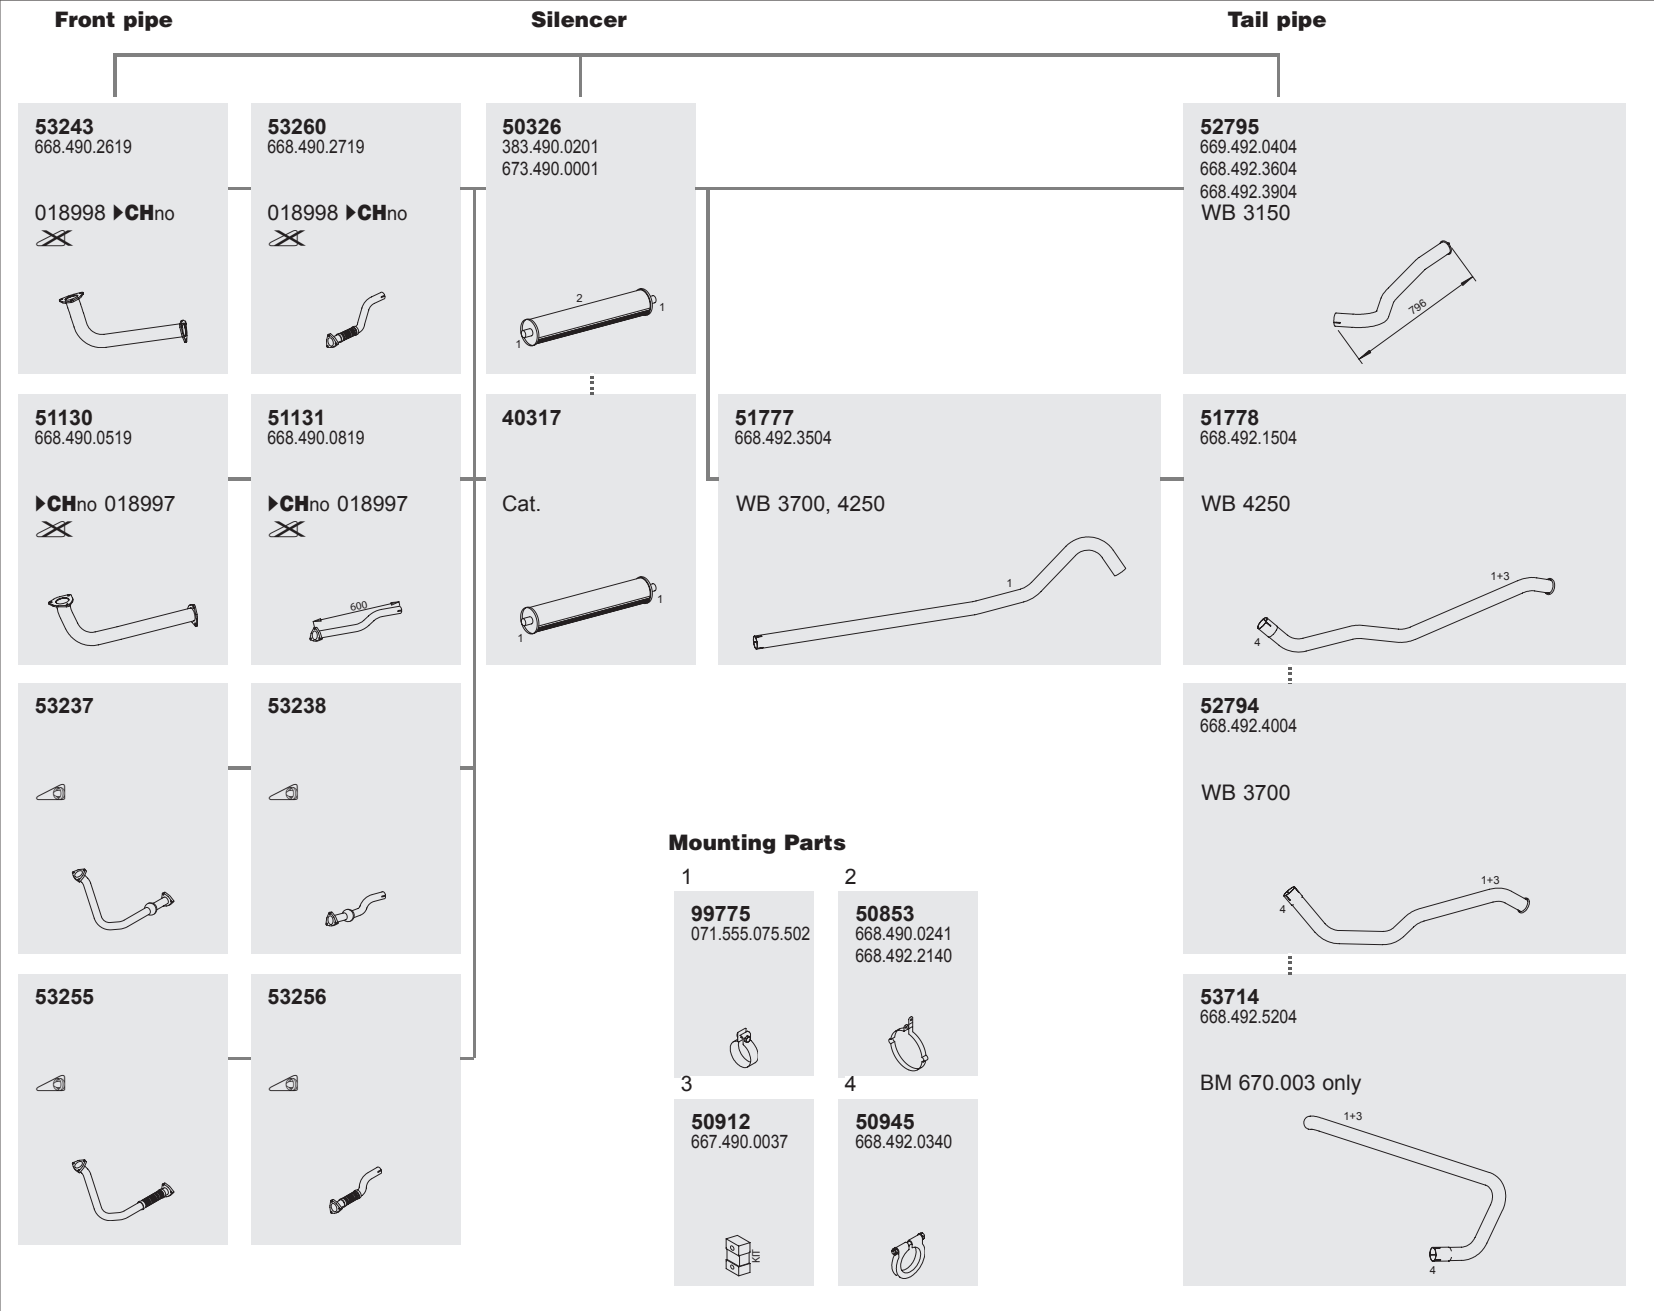

Series 809 D

System No.: 250200003

Manufacturers part number are quoted for reference only

Type	BM
809 D	670.001
WB 3150, 3700, 4250	670.002
	670.003
	670.041
	670.042
	670.061
	670.062
	670.063

Horizontal
RHD
Standard mounting