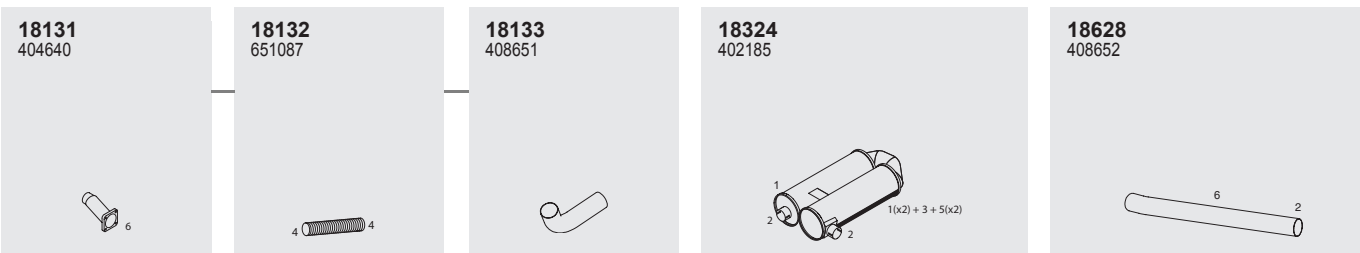

Mounting Parts

Horizontal
RHD
Standard moun-
ting

DENNIS

Series DOMINO

System No.: 218200015

140

140

Manufacturers part number are quoted for reference only