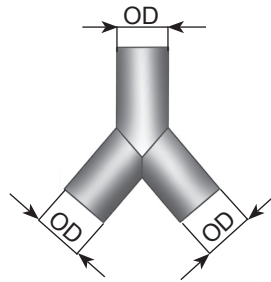

Dinex		
ALU	OD mm	Inch
92776	76,2	3
92789	88,9	3 1/2
92702	101,6	4
92714	114,3	4 1/2
92727	127,0	5