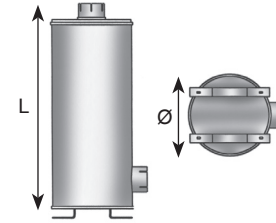

Dinex					
INOX	HP	L mm	Ø	Inlet	Outlet
89416	250-400	825	317	103,0 ID	103,0 ID