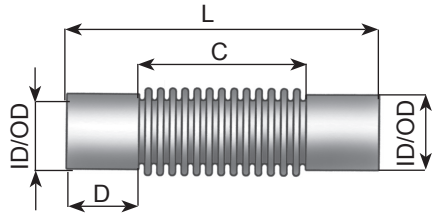

Bellows

Manufactures part number are quoted for reference only

Dinex				
INOX	L mm	ID/OD mm	C mm	D mm
95360	260	61,0 (ID)	160	45
95370	180	71,0 (ID)	110	35
95302	179	102,0 (OD)	103	38
95314	230	114,3 (OD)	150	40