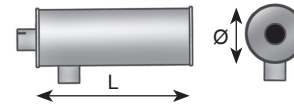

Dinex						
ALU	HP	L mm	Ø	Inlet	Outlet	
50422	200-300	750	281	101,0 ID	85,0 OD