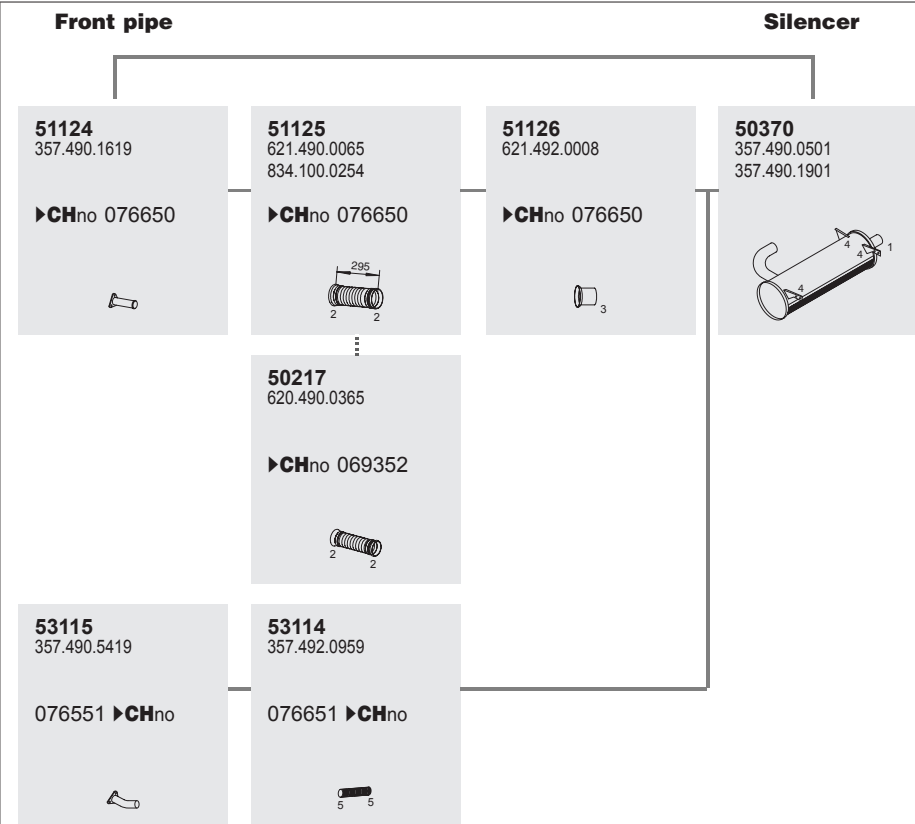

Series 0 407UE

System No.: 250200058

Manufacturers part number are quoted for reference only

Type	BM
0 407UE	357.100
WB 6150	357.110

Mounting Parts

1	2	3	4	5
99704 071.555.104.501	50849 621.997.0090	50916 625.492.0040	50839 357.492.0182 000.492.0082 305.492.0182	99301 357.492.1240

Horizontal
RHD
Standard moun-
ting