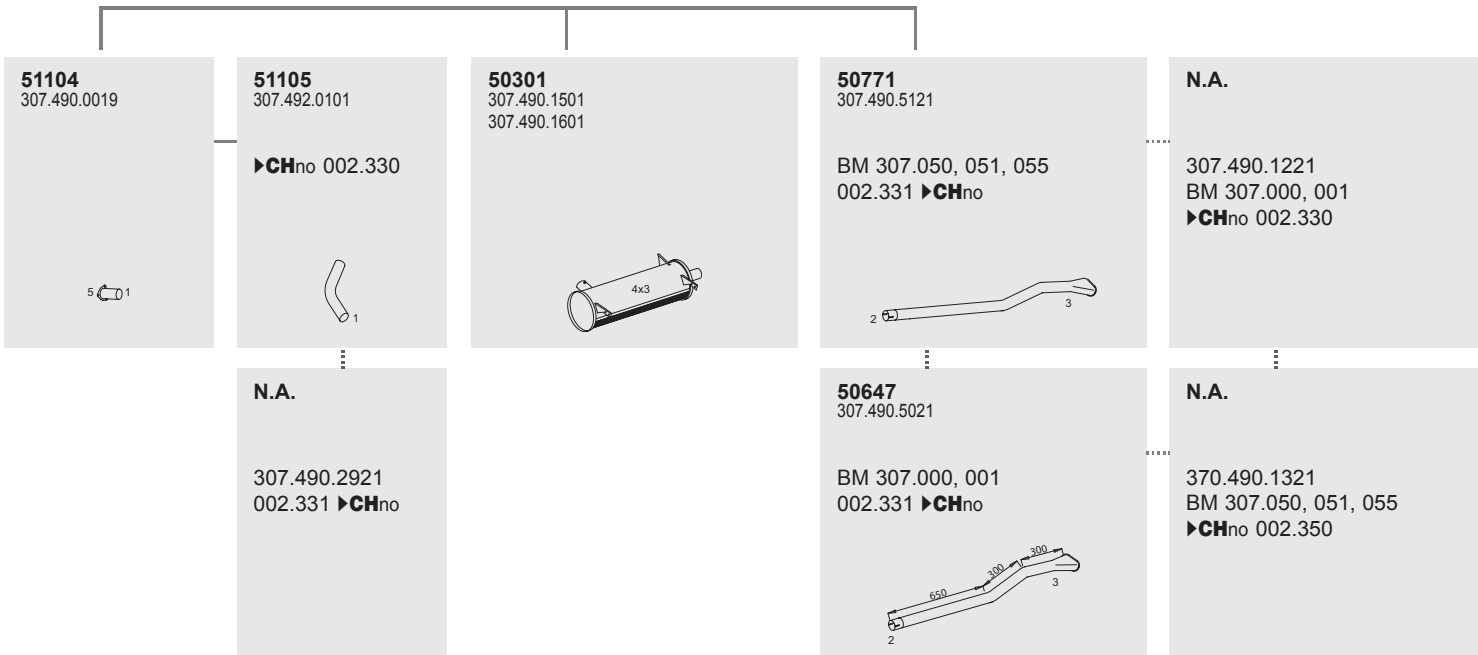

MERCEDES-BENZ

318

318

Series 0 305

System No.: 250200035

Type   **BM**

0 305   307.000
307.001
▶CHno 004.702   307.050
307.051
Excluding   307.055
004.316, 586,
634, 640, 650,
662, 673

Front pipe

Silencer

Tail pipe