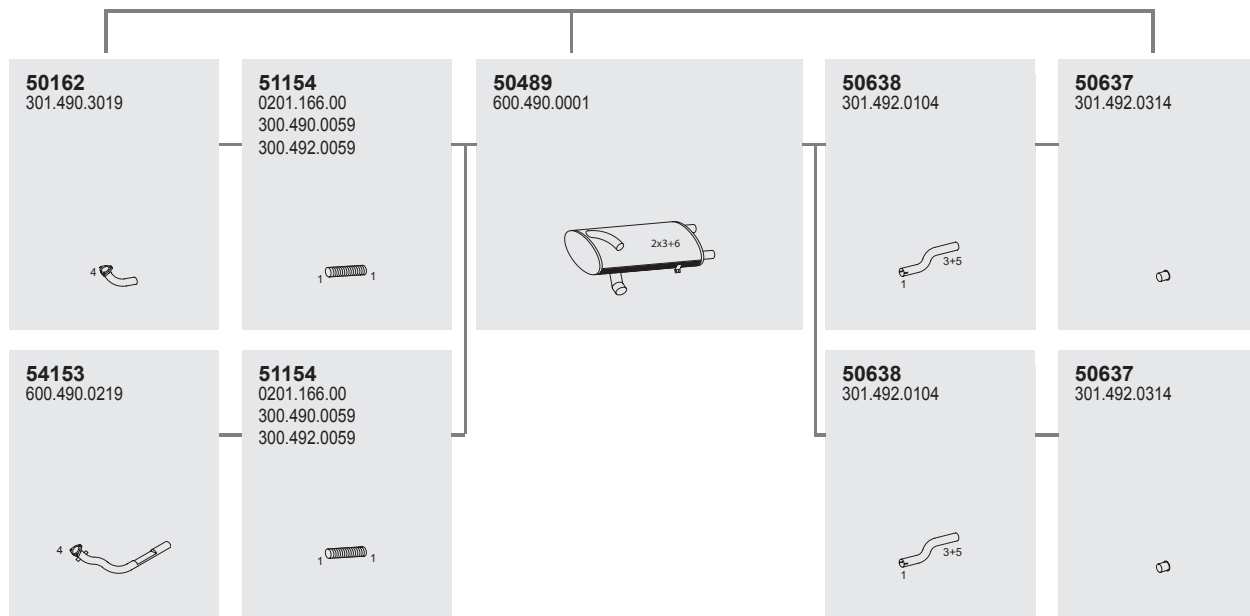

Series 0 303

System No.: 250200034

Manufacturers part number are quoted for reference only

Type   **BM**

0 303 058277 ▶CHno WB 5381, 5623, 6330	600.313 600.314 600.315 600.325 600.335 600.353 600.354 600.355 600.363 600.364 600.365 600.375 600.384 600.385 600.393 600.394 600.395

Front pipe   **Silencer**   **Tail pipe**