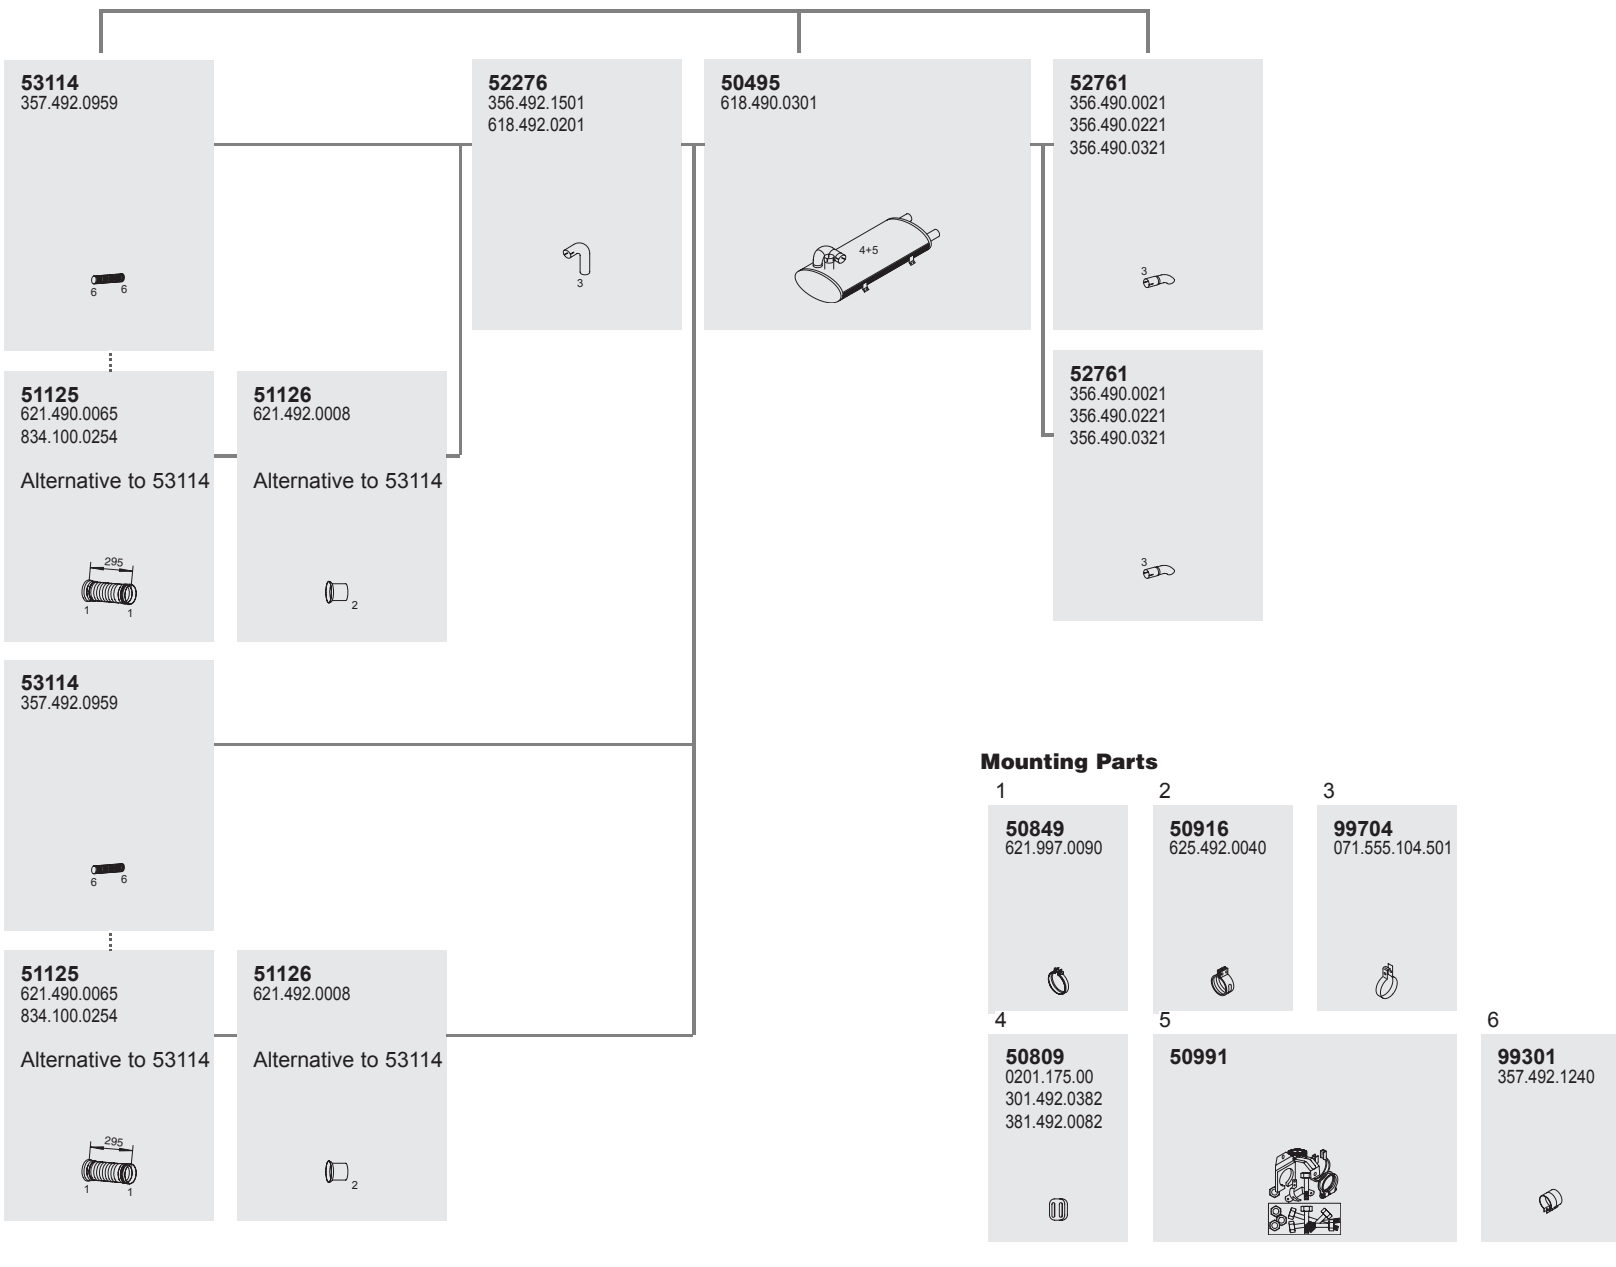

334

334

Series 0 404

System No.: 250200052

Type   **BM**

0 404
WB 5245, 6250

356.000
614.428
618.203
618.205
618.213
618.215
618.223
618.225
618.233
618.238
618.335
618.345

Front pipe

Silencer

Tail pipe

Horizontal
RHD
Standard moun-
ting

Manufacturers part number are quoted for reference only

Series 0 404

System No.: 250200054

Manufacturers part number are quoted for reference only

Type	BM
0 404	618.000
	618.003
	618.005
	618.010
	618.015
	618.020
	618.023
	618.025
	618.030
	618.035
	618.103
	618.105
	618.113
	618.115
	618.125
	618.133