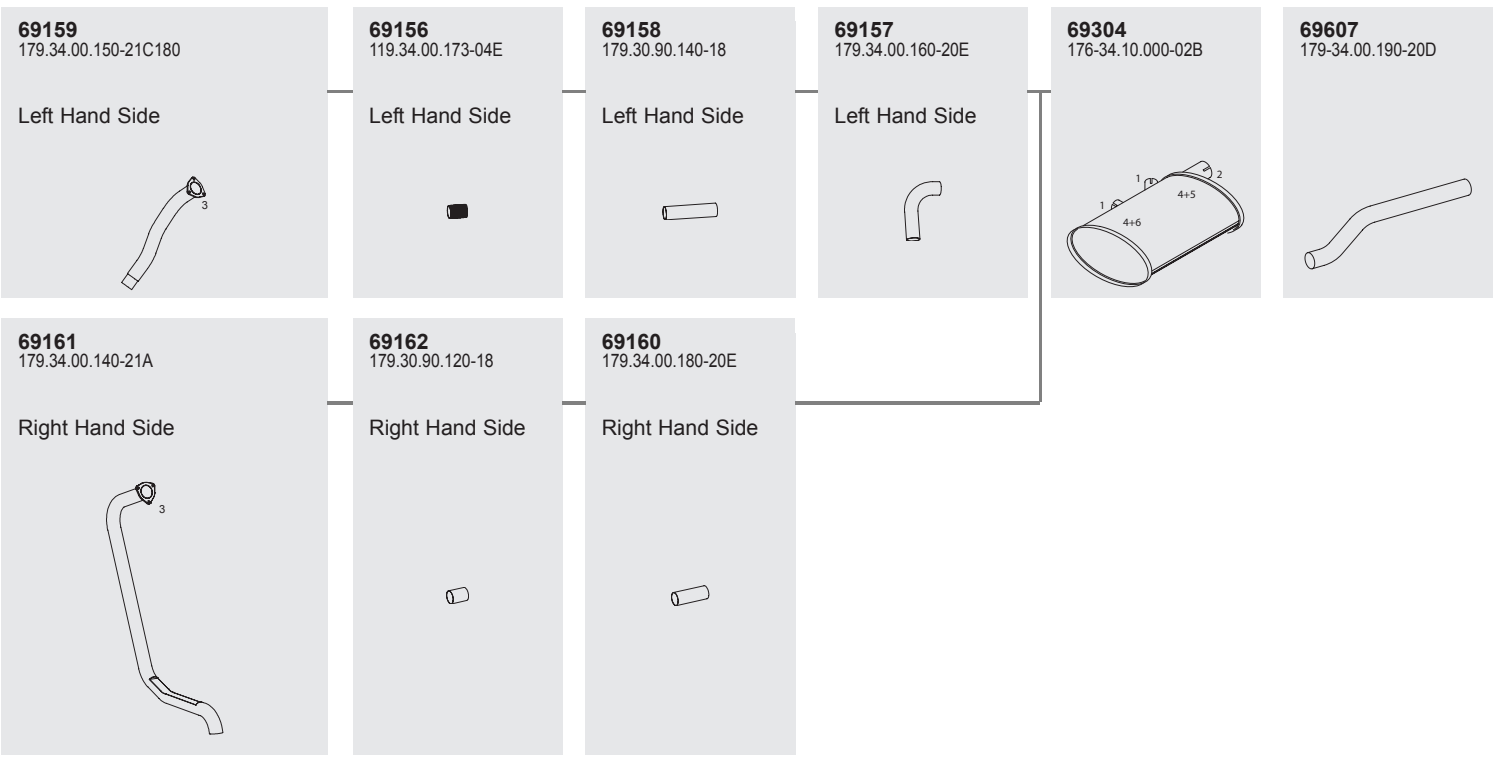

Series S210

System No.: 269200002

Manufacturers part number are quoted for reference only

Type

S210
OM 422 A/LA
Mercedes Engine
System Mounted
Left of Engine.

Front pipe

Silencer

Tail pipe