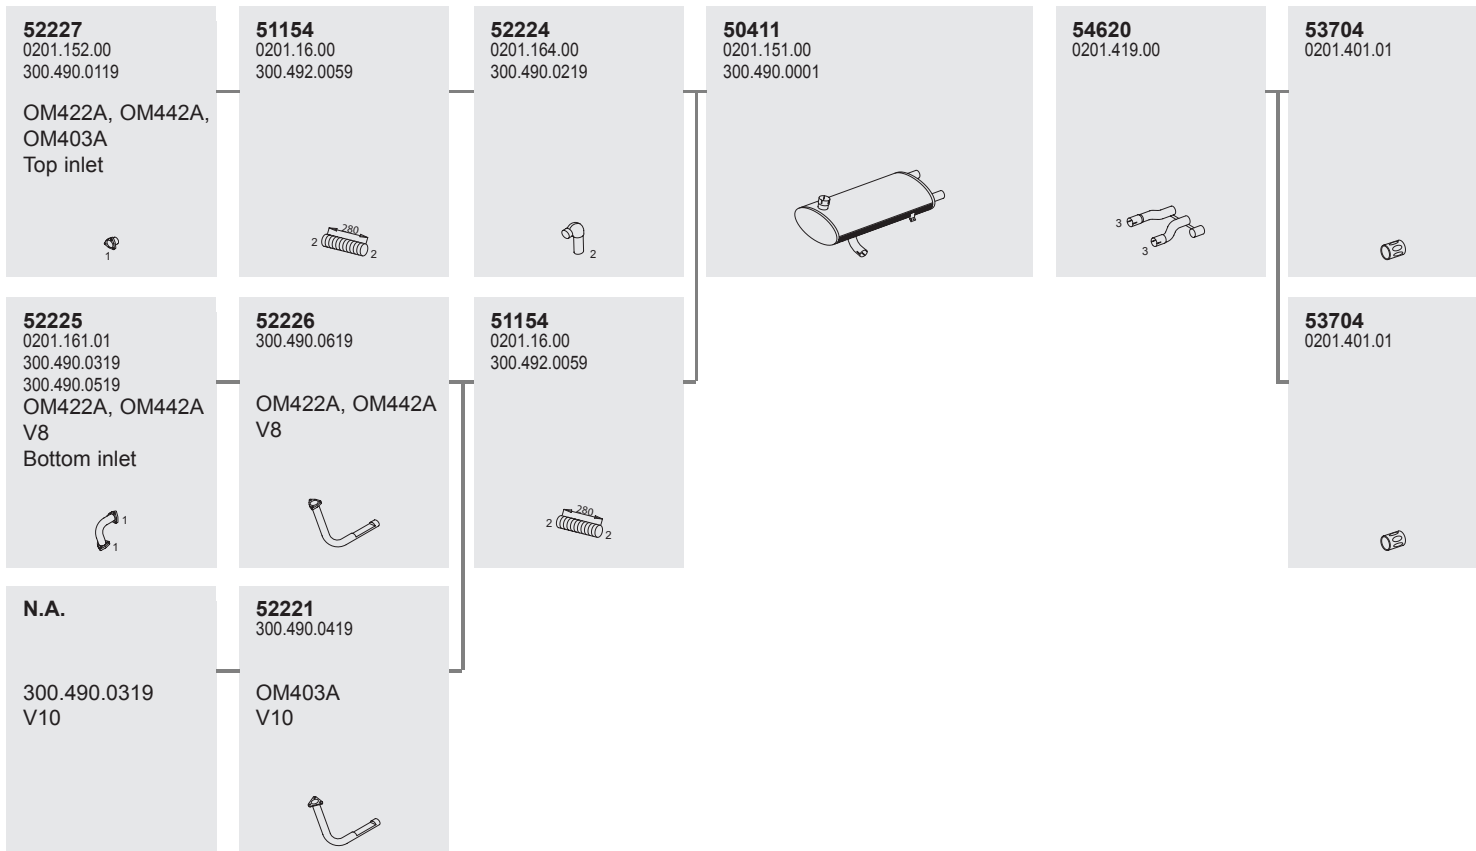

Series SKYLINER

System No.: 255200010

Manufacturers part number are quoted for reference only

Type

N 122
OM422A V8
OM442A V8
OM403A V10
Mercedes Engine

Front pipe

Silencer

Tail pipe