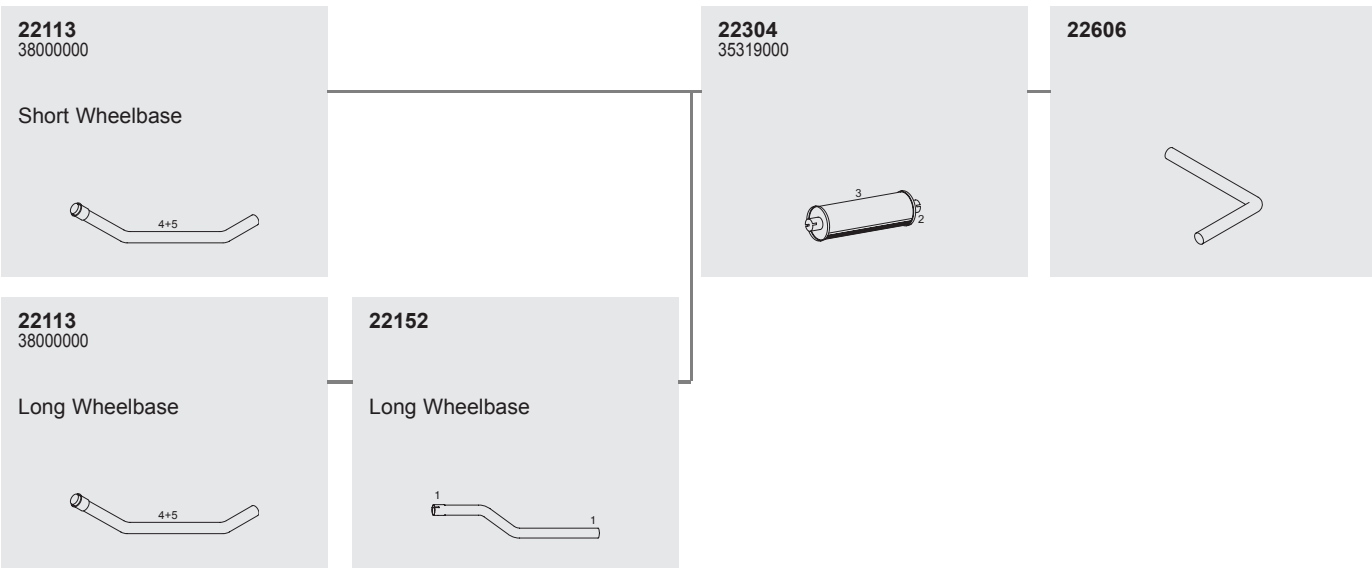

DODGE

Series MINIBUS

System No.: 222200004

158
Manufacturers part number are quoted for reference only

158

Type

Mark II
4 cyl Automatic

Front pipe

Silencer

Tail pipe

Mounting Parts

1	2	3	4	5
90060 0034445106 0034445236	90079 0036364836 0036384736	98703 308084400	22800 5430029391	22801 353677000

Horizontal
RHD
Standard moun-
ting