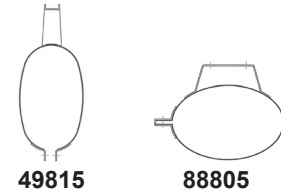

Pipe & Silencer Straps

Manufactures part number are quoted for reference only

Dinex		
ALU	B mm	B Inch
98060	60,0	2 3/8
98076	76,2	3
98089	88,9	3 1/2
98102	101,6	4
98108	108,0	4 1/4
98114	114,3	4 1/2
98127	127,0	5
98155	155,0	6
98184	184,0	7
98206	206,0	8
98249	249,0	10
98260	260,0	10 1/4
98284	284,0	11
98300	300,0	11 3/4
98320	320,0	12

Dinex		
ALU	B mm	B Inch
98752	155,0	6
98778	178,0	7
98784	184,0	7 1/4
98703	206,0	8
98728	228,0	9
98754	254,0	10
98779	284,0	11
98805	300,0	12
28800	380,0	15

Dinex	
ALU	Adjustable
95505	

Dinex		
ALU	B mm	B Inch
49815	180 x 280	7 x 10 3/4
88805	202 x 302	8 x 11 7/8
49841	180 x 280	7 x 10 3/4
70816	254 x 381	10 x 15
50860	180 x 280	7 x 10 3/4
49801	250 x 300	9 7/8 x 11 7/8
49833	305 x 505	12 x 19 7/8
21819	254 x 38	10 x 15