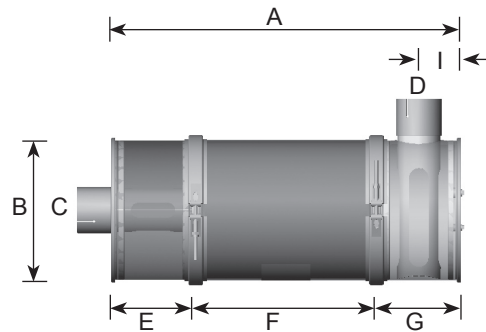

Type 4 Filters: Center inlet/outlet, side inlet/outlet

Dinex	Eng. Displ	Power kW	A mm	B mm	C mm	D mm	E mm	F mm	G mm	H mm	Dinex DPX
41469	-1,5	0-38	451	155	OD Ø 63,5	OD Ø 63,5	130	191	130	65	NEX 0311
41470	1,5-2,5	38-65	503	205	OD Ø 76,2	OD Ø 76,2	130	243	130	65	DPX 8696
41471	2-4	65-95	605	205	OD Ø 76,2	OD Ø 76,2	130	345	130	65	DPX 8595
41492	4-6	95-135	685	249	ID Ø 90,5	OD Ø 88,9	170	345	170	85	DPX 8585
41408	6-8	135-185	685	284	ID Ø 102,5	OD Ø 101,6	170	345	170	85	DPX 8596
41409	8-9	185-230	685	300	ID Ø 102,5	OD Ø 101,6	170	345	170	85	DPX 8597
41420	9-11	230-300	776	300	ID Ø 115,0	OD Ø 114,0	190	396	190	95	DPX 8563
41421	10-12	230-300	800	320	ID Ø 115,0	OD Ø 114,0	190	420	190	95	DPX 8733
41433	10-12	230-300	800	320	ID Ø 128,0	OD Ø 127,0	190	420	190	95	DPX 8733
41434	12-14	280-350	800	320	ID Ø 128,0	OD Ø 127,0	190	420	190	95	DPX 9048
41472	14-16	315-400	920	400	ID Ø 128,0	OD Ø 127,0	250	420	250	125	DPX 0003PT
41478	16-20	350-450	970	520	ID Ø 155,0	OD Ø 154,0	250	420	300	150	DPX 0007PT