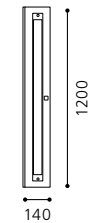

01 89224 - TRICALA

Unterbauleuchte; Alu gebürstet / Glas satiniert
under cabinet lamp; aluminium brushed / satinated glass
réglette; aluminium brossé / verre satiné

L 450, H 140

G5

1x 8W

GL2055

inklusive Leuchtmittel | bulbs included | ampoules comprises

02 89225 - TRICALA

Unterbauleuchte; Alu gebürstet / Glas satiniert
under cabinet lamp; aluminium brushed / satinated glass
réglette; aluminium brossé / verre satiné

L 600, H 140

G5

1x 13W

GL2056

inklusive Leuchtmittel | bulbs included | ampoules comprises

03 89226 - TRICALA

Unterbauleuchte; Alu gebürstet / Glas satiniert
under cabinet lamp; aluminium brushed / satinated glass
réglette; aluminium brossé / verre satiné

L 1200, H 140

G5

1x 21W

GL2057

inklusive Leuchtmittel | bulbs included | ampoules comprises

04 89218 - TRICALA

Unterbauleuchte; Alu gebürstet
under cabinet lamp; aluminium brushed
réglette; aluminium brossé

L 600, H 140

3x 1W

inklusive Leuchtmittel | bulbs included | ampoules comprises

05 89219 - TRICALA

Unterbauleuchte; Alu gebürstet
under cabinet lamp; aluminium brushed
réglette; aluminium brossé

L 600, H 140

5x 1W

inklusive Leuchtmittel | bulbs included | ampoules comprises

06 89227 - TRICALA

Unterbauleuchte; Alu gebürstet / Glas satiniert
under cabinet lamp; aluminium brushed / satinated glass
réglette; aluminium brossé / verre satiné

L 600, H 140

G4

3x 20W

GL1006

inklusive Leuchtmittel | bulbs included | ampoules comprises

07 89222 - TRICALA

Doppelsteckdose; Alu gebürstet, silber
double jack; aluminium brushed, silver
double prise; aluminium brossé, argent

L 200, H 140

08 89223 - TRICALA

Eckverbinder; Alu gebürstet
corner connection; aluminium brushed
entretoise d'angle; aluminium brossé

L 150, B 150, H 140