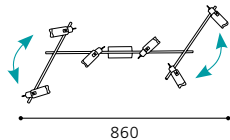

GL2347

inklusive Leuchtmittel | bulbs included | ampoules comprises