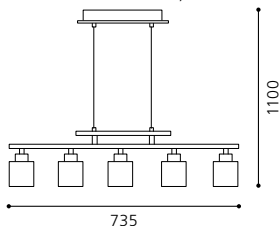

L 735, B 70, H 1100

9 002759 865665

G9

5x 40W

GL1088

inklusive Leuchtmittel | bulbs included | ampoules comprises

02 88876 - TANGA 1

Hängeleuchte; Stahl, nickel-matt / Glas satiniert, klar
pendant lamp; steel, nickel matt / satinated glass, clear
lampe suspension; acier, nickel mat / verre satiné, clair