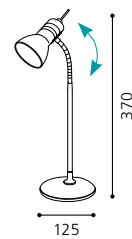

02 86429 - PRINCE 1

Tischleuchte; Stahl, nickel-matt / Glas lackiert, weiß
table lamp; steel, nickel matt / coated glass, white
lampe de table; acier, nickel mat / verre laqué, blanc

H 370; Base: Ø 125

9 002759 864293

E14 1x 40W

GL-890