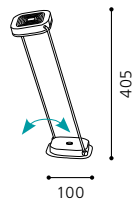

inklusive Leuchtmittel | bulbs included | ampoules comprises

04 91644 - ABOLI

Tischleuchte; Alu, Stahl, chrom, weiß
table lamp; aluminium, steel, chrome, white
lampe de table; aluminium, acier, chrome, blanc

L 100, B 100, H 405