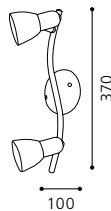

DAKAR 1

01 88472 - DAKAR 1

Wandleuchte; Stahl, nickel-matt /
Glas Wischtechnik, weiß
wall lamp; steel, nickel matt /
wipe technique glass, white
applique; acier, nickel mat /
verre technique à l'essuyé, blanc

L 105, B 65

9 002759 884727

E14

1x 40W

GL1658

04 88475 - DAKAR 1

Wand-/ Deckenleuchte; Stahl,
nickel-matt / Glas Wischtechnik, weiß
wall / ceiling lamp; steel,
nickel matt / wipe technique glass, white
applique / plafonnier; acier,
nickel mat / verre technique à l'essuyé, blanc

Ø 440

9 002759 884758

E14

3x 40W

GL1658

02 88473 - DAKAR 1

Wand-/ Deckenleuchte; Stahl,
nickel-matt / Glas Wischtechnik, weiß
wall / ceiling lamp; steel,
nickel matt / wipe technique glass, white
applique / plafonnier; acier,
nickel mat / verre technique à l'essuyé, blanc

L 370, B 100

9 002759 884734

E14

2x 40W

GL1658

05 88476 - DAKAR 1

Wand-/ Deckenleuchte; Stahl, nickel-matt /
Glas Wischtechnik, weiß
wall / ceiling lamp; steel, nickel matt /
wipe technique glass, white
applique / plafonnier; acier, nickel mat /
verre technique à l'essuyé, blanc

Ø 470

9 002759 884765

E14

5x 40W

GL1658

03 88474 - DAKAR 1

Wand-/ Deckenleuchte; Stahl,
nickel-matt / Glas Wischtechnik, weiß
wall / ceiling lamp; steel,
nickel matt / wipe technique glass, white
applique / plafonnier; acier,
nickel mat / verre technique à l'essuyé, blanc

L 650, B 100

9 002759 884741

E14

4x 40W

GL1658

Handgemachtes Glas mit
spezieller Wischtechnik.

Handmade glass with special
wipe technique glass.

Verre de luxe fait main avec
technique à l'essuyé.