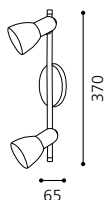

DAKAR

01 87078 - DAKAR

Wandleuchte; Stahl, antik-braun /
Glas alabaster, cognac
wall lamp; steel, brown antique /
alabaster glass, cognac
*applique; acier, marron antique /
verre albâtre, cognac*

L 105, B 65

E14 1x 40W

GL1244

04 87082 - DAKAR

Wand-/ Deckenleuchte; Stahl, antik-braun /
Glas alabaster, cognac
wall / ceiling lamp; steel, brown antique /
alabaster glass, cognac
*applique / plafonnier; acier, marron antique /
verre albâtre, cognac*

L 1055, B 65

E14 4x 40W

GL1244, ET0515

02 87079 - DAKAR

Wand-/ Deckenleuchte; Stahl, antik-braun /
Glas alabaster, cognac
wall / ceiling lamp; steel, brown antique /
alabaster glass, cognac
*applique / plafonnier; acier, marron antique /
verre albâtre, cognac*

L 370, B 65

E14 2x 40W

GL1244

05 87083 - DAKAR

Wand-/ Deckenleuchte; Stahl, antik-braun /
Glas alabaster, cognac
wall / ceiling lamp; steel, brown antique /
alabaster glass, cognac
*applique / plafonnier; acier, marron antique /
verre albâtre, cognac*

Ø 470

E14 5x 40W

GL1244

03 87081 - DAKAR

Wand-/ Deckenleuchte; Stahl, antik-braun /
Glas alabaster, cognac
wall / ceiling lamp; steel, brown antique /
alabaster glass, cognac
*applique / plafonnier; acier, marron antique /
verre albâtre, cognac*

L 535, B 65

E14 3x 40W

GL1244