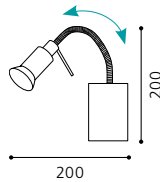

01 90831 - ERIDAN

Wandleuchte; Stahl, chrom, weiß glänzend
wall lamp; steel, chrome, shiny white
applique; acier, chrome, blanc brillant

L 165, B 70

inklusive Leuchtmittel | bulbs included | ampoules comprises

02 90833 - ERIDAN

Wand-/ Deckenleuchte; Stahl, chrom, weiß glänzend
wall / ceiling lamp; steel, chrome, shiny white
applique / plafonnier; acier, chrome, blanc brillant

L 390, B 70

inklusive Leuchtmittel | bulbs included | ampoules comprises

03 90834 - ERIDAN

Wand-/ Deckenleuchte; Stahl, chrom, weiß glänzend
wall / ceiling lamp; steel, chrome, shiny white
applique / plafonnier; acier, chrome, blanc brillant

L 580, B 70

inklusive Leuchtmittel | bulbs included | ampoules comprises

04 90832 - ERIDAN

Wandleuchte; Stahl, chrom, weiß glänzend
wall lamp; steel, chrome, shiny white
applique; acier, chrome, blanc brillant

L 70, H 200, A 200

inklusive Leuchtmittel | bulbs included | ampoules comprises

05 90835 - ERIDAN

Wand-/ Deckenleuchte; Stahl, chrom, weiß glänzend
wall / ceiling lamp; steel, chrome, shiny white
applique / plafonnier; acier, chrome, blanc brillant

L 885, B 70

inklusive Leuchtmittel | bulbs included | ampoules comprises

06 90836 - ERIDAN

Wand-/ Deckenleuchte; Stahl, chrom, weiß glänzend
wall / ceiling lamp; steel, chrome, shiny white
applique / plafonnier; acier, chrome, blanc brillant

L 1700, B 70

inklusive Leuchtmittel | bulbs included | ampoules comprises

07 90837 - ERIDAN

Wand-/ Deckenleuchte; Stahl, chrom, weiß glänzend
wall / ceiling lamp; steel, chrome, shiny white
applique / plafonnier; acier, chrome, blanc brillant

Ø 210

inklusive Leuchtmittel | bulbs included | ampoules comprises

08 90838 - ERIDAN