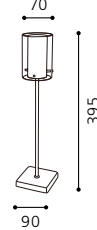

GL1260, GL2257, ET0522

inklusive Leuchtmittel | bulbs included | ampoules comprises