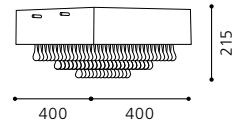

CAMINI

01 88202 - CAMINI

Hängeleuchte; Stahl, Kunststoff, chrom,
schwarz glänzend / Glas
pendant lamp; steel, plastic, chrome, shiny black / glass
lampe suspension; acier, plastique, chrome, noir brillant / verre
L 400, B 400, H 1100

9 002759 882020

G9 8x 25W

GL1731, GL1732, GL1733, GL-819, ET0760

inklusive Leuchtmittel | bulbs included | ampoules comprises

02 88203 - CAMINI

Hängeleuchte; Stahl, Kunststoff, chrom,
schwarz glänzend / Glas
pendant lamp; steel, plastic, chrome, shiny black / glass
lampe suspension; acier, plastique, chrome, noir brillant / verre
L 995, B 275, H 1100

9 002759 882037

G9 8x 25W

GL1731, GL1732, GL1733, GL-819, ET0761

inklusive Leuchtmittel | bulbs included | ampoules comprises

03 88201 - CAMINI

Deckenleuchte; Stahl, Kunststoff, chrom,
schwarz glänzend / Glas
ceiling lamp; steel, plastic, chrome, shiny black / glass
plafonnier; acier, plastique, chrome, noir brillant / verre
L 400, B 400, H 215

9 002759 882013

G9 8x 25W

GL1731, GL1732, GL1733, GL-819, ET0759

inklusive Leuchtmittel | bulbs included | ampoules comprises

04 88204 - CAMINI

Wandleuchte; Stahl, Kunststoff, chrom,
schwarz glänzend / Glas, klar
wall lamp; steel, plastic, chrome, shiny black / glass
applique; acier, plastique, chrome, noir brillant / verre
L 310, H 210, A 164

9 002759 882044

G9 2x 40W

GL1731, GL1732, GL1733, GL-819, ET0762

inklusive Leuchtmittel | bulbs included | ampoules comprises