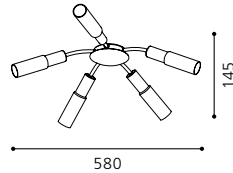

01 90315 - TRAPANI

Deckenleuchte; Stahl, antik-braun /
Glas Wischtechnik, champagner
ceiling lamp; steel, brown antique /
wipe technique glass, champagner
plafonnier; acier, marron antique /
verre technique à l'essuyé, champagne

Ø 580, A 145