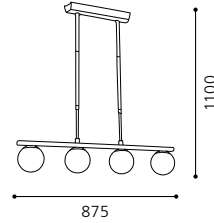

03 90386 - FERROL

Hängeleuchte; Stahl, nickel-matt / Glas opal
pendant lamp; steel, nickel matt / opal glass
lampe suspension; acier, nickel mat / verre opale
L 875, B 125, H 1100

GL2350
inklusive Leuchtmittel | bulbs included | ampoules comprises