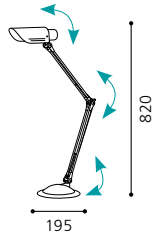

NOALE + PICARO + PLANO + OFFICE

01 23691 - NOALE

Tischleuchte; Kunststoff, Alu, silber, anthrazit
table lamp; plastic, aluminium, silver, anthracite
lampe de table; plastique, aluminium, argent, anthracite
L 820; Base: Ø 195

9 002759 236915

E27

1x 60W