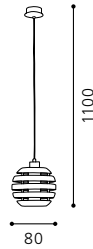

01 88293 - MERCUR

Hängeleuchte; Alu gebürstet / Glas satiniert
pendant lamp; aluminium brushed / satinated glass
lampe suspension; aluminium brosse / verre satiné

H 1100, Ø 180

E14 1x 40W

GL1377

04 88296 - MERCUR

Wandleuchte; Alu gebürstet / Glas satiniert
wall lamp; aluminium brushed / satinated glass
applique; aluminium brosse / verre satiné

L 180, H 285, A 210

E14 1x 40W

GL1377

02 88294 - MERCUR

Hängeleuchte; Alu gebürstet / Glas satiniert
pendant lamp; aluminium brushed / satinated glass
lampe suspension; aluminium brosse / verre satiné

H 1100, Ø 350

E27 1x 100W

GL-907

05 88297 - MERCUR

Tischleuchte; Alu gebürstet / Glas satiniert
table lamp; aluminium brushed / satinated glass
lampe de table; aluminium brosse / verre satiné

H 320, Ø 180, Base: Ø 125

E14 1x 40W

GL1377

03 88295 - MERCUR

Hängeleuchte; Alu gebürstet / Glas satiniert
pendant lamp; aluminium brushed / satinated glass
lampe suspension; aluminium brosse / verre satiné

L 1010, B 180, H 1100

E14 3x 40W

GL1377

06 88298 - MERCUR

Stehleuchte; Alu gebürstet / Glas satiniert
floor lamp; aluminium brushed / satinated glass
lampadaire; aluminium brosse / verre satiné

H 1550, Ø 600

E27 1x 100W

GL-907