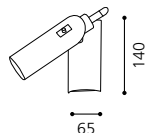

01 89382 - GARDA

Wandleuchte; Stahl, nickel-matt / Glas opal
wall lamp; steel, nickel matt / opal glass
applique; acier, nickel mat / verre opale

L 140, B 65

E14

1x 9W

GL2072, ET0217, ET0464

inklusive Leuchtmittel | bulbs included | ampoules comprises

02 89383 - GARDA

Wand-/ Deckenleuchte; Stahl, nickel-matt / Glas opal
wall / ceiling lamp; steel, nickel matt / opal glass
applique / plafonnier; acier, nickel mat / verre opale

L 300, B 60

E14

2x 9W

GL2072, ET0217, ET0464

inklusive Leuchtmittel | bulbs included | ampoules comprises

03 89384 - GARDA

Wand-/ Deckenleuchte; Stahl, nickel-matt / Glas opal
wall / ceiling lamp; steel, nickel matt / opal glass
applique / plafonnier; acier, nickel mat / verre opale

L 295, B 255

E14

3x 9W

GL2072, ET0217, ET0464

inklusive Leuchtmittel | bulbs included | ampoules comprises

04 89385 - GARDA

Wand-/ Deckenleuchte; Stahl, nickel-matt / Glas opal
wall / ceiling lamp; steel, nickel matt / opal glass
applique / plafonnier; acier, nickel mat / verre opale

L 1065, B 115

E14

4x 9W

GL2072, ET0217, ET0464, ET0250

inklusive Leuchtmittel | bulbs included | ampoules comprises