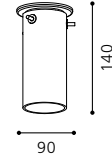

BANTRY + BLOC + MADRAS 1

01 91195 - BANTRY

Aufbauleuchte; Alu gebürstet, weiß glänzend
mounted lamp; aluminium brushed, shiny white
lampe en saillie; aluminium brossé, blanc brillant

L 100, B 100, H 120

GU10

1x 35W

inklusive Leuchtmittel | bulbs included | ampoules comprises

02 83554 - BLOC

Aufbauleuchte; Stahl, nickel-matt / Glas opal
mounted lamp; steel, nickel matt / opal glass
lampe en saillie; acier, nickel mat / verre opale

L 150, B 150, H 95

G9

1x 40W

GL-844

inklusive Leuchtmittel | bulbs included | ampoules comprises

03 91204 - BANTRY

Aufbauleuchte; Stahl, nickel-matt / Glas opal
mounted lamp; steel, nickel matt / opal glass
lampe en saillie; acier, nickel mat / verre opale

L 90, B 90, H 140

G9

1x 40W

GL2544

inklusive Leuchtmittel | bulbs included | ampoules comprises

04 91202 - BANTRY

Aufbauleuchte; Stahl, nickel-matt / Glas opal
mounted lamp; steel, nickel matt / opal glass
lampe en saillie; acier, nickel mat / verre opale

H 140, Ø 90

G9

1x 40W

GL2543

inklusive Leuchtmittel | bulbs included | ampoules comprises

05 91222 - MADRAS 1

Aufbauleuchte; Stahl, nickel-matt
mounted lamp; steel, nickel matt
lampe en saillie; acier, nickel mat

H 150, Ø 100

G9

1x 40W

inklusive Leuchtmittel | bulbs included | ampoules comprises

06 91196 - BANTRY

Aufbauleuchte; Alu gebürstet, weiß glänzend
mounted lamp; aluminium brushed, shiny white
lampe en saillie; aluminium brossé, blanc brillant

H 120, Ø 100

GU10

1x 35W

inklusive Leuchtmittel | bulbs included | ampoules comprises