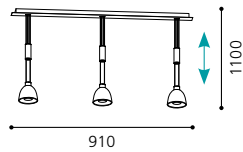

L 910, B 135, H 1100

GY6,35 3x 50W

GL2699, GL1049

inklusive Leuchtmittel | bulbs included | ampoules comprises

Durch praktisches Zugpendel in der Höhe verstellbar.

Flexible in height with practical adjustable drawbar.