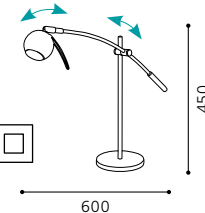

inklusive Leuchtmittel | bulbs included | ampoules comprises