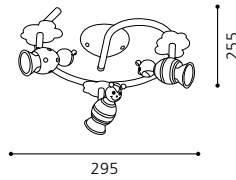

inklusive Leuchtmittel | bulbs included | *ampoules comprises*

05 88403 - TAYA

Wand- / Deckenleuchte; Stahl / Glas satiniert, bunt
wall / ceiling lamp; steel / satinated glass, coloured
applique / plafonnier; acier / verre satiné, coloré

Ø 250

E27 1x 60W