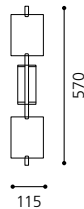

FONDO

01 85074 - FONDO

Wandleuchte; Stahl, nickel-matt / Glas satiniert
wall lamp; steel, nickel matt / satinated glass
applique; acier, nickel mat / verre satiné

L 150, B 110, A 70

9 002759 85074 6

G9

1x 48W

GL-810

inklusive Leuchtmittel | bulbs included | ampoules comprises

02 83301 - FONDO

Wand-/ Deckenleuchte; Stahl, nickel-matt / Glas satiniert
wall / ceiling lamp; steel, nickel matt / satinated glass
applique / plafonnier; acier, nickel mat / verre satiné

L 570, B 115

9 002759 83301 5

G9

2x 48W

GL-810

inklusive Leuchtmittel | bulbs included | ampoules comprises

03 83302 - FONDO

Wand-/ Deckenleuchte; Stahl, nickel-matt / Glas satiniert
wall / ceiling lamp; steel, nickel matt / satinated glass
applique / plafonnier; acier, nickel mat / verre satiné

L 760, B 115

9 002759 83302 2

G9

3x 48W

GL-810

inklusive Leuchtmittel | bulbs included | ampoules comprises

04 83303 - FONDO

Wand-/ Deckenleuchte; Stahl, nickel-matt / Glas satiniert
wall / ceiling lamp; steel, nickel matt / satinated glass
applique / plafonnier; acier, nickel mat / verre satiné

L 1090, B 115

9 002759 83303 9

G9

4x 48W

GL-810

inklusive Leuchtmittel | bulbs included | ampoules comprises