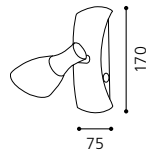

ONA 1 + ONA

01 87357 - ONA 1

Wandleuchte; Stahl, Metallguss, nickel-matt / Glas geätzt
wall lamp; steel, cast metal, nickel matt / corroded glass
applique; acier, métal moulé, nickel mat / verre rouillé

L 170, B 75

9 002759 873578

G9

1x 40W

GL1362

inklusive Leuchtmittel | bulbs included | ampoules comprises

02 87364 - ONA

Wand-/ Deckenleuchte; Stahl, nickel-matt / Glas geätzt
wall / ceiling lamp; steel, nickel matt / corroded glass
applique / plafonnier; acier, nickel mat / verre rouillé

L 550, B 170

9 002759 873646

G9

2x 40W

GL1362

inklusive Leuchtmittel | bulbs included | ampoules comprises

03 87365 - ONA

Wand-/ Deckenleuchte; Stahl, nickel-matt / Glas geätzt
wall / ceiling lamp; steel, nickel matt / corroded glass
applique / plafonnier; acier, nickel mat / verre rouillé

L 775, B 200

9 002759 873653

G9

3x 40W

GL1362

inklusive Leuchtmittel | bulbs included | ampoules comprises

04 87366 - ONA

Wand-/ Deckenleuchte; Stahl, nickel-matt / Glas geätzt
wall / ceiling lamp; steel, nickel matt / corroded glass
applique / plafonnier; acier, nickel mat / verre rouillé

L 1115, B 260

9 002759 873660

G9

4x 40W

GL1362

inklusive Leuchtmittel | bulbs included | ampoules comprises

05 87367 - ONA

Wand-/ Deckenleuchte; Stahl, nickel-matt / Glas geätzt
wall / ceiling lamp; steel, nickel matt / corroded glass
applique / plafonnier; acier, nickel mat / verre rouillé

L 1130, B 790

9 002759 873677

G9

6x 40W

GL1362

inklusive Leuchtmittel | bulbs included | ampoules comprises