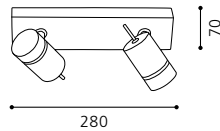

01 91212 - MARATEA

Wand-/ Deckenleuchte; Stahl, Holz, nickel-matt, Eiche färbig
wall / ceiling lamp; steel, wood, nickel matt, oak
applique / plafonnier; acier, bois, nickel mat, chêne

L 100, B 100

GU10

1x 9W

ET1137

inklusive Leuchtmittel | bulbs included | ampoules comprises

02 91213 - MARATEA

Wand-/ Deckenleuchte; Stahl, Holz, nickel-matt, Eiche färbig
wall / ceiling lamp; steel, wood, nickel matt, oak
applique / plafonnier; acier, bois, nickel mat, chêne

L 280, B 70

GU10

2x 9W

ET1137

inklusive Leuchtmittel | bulbs included | ampoules comprises

03 91214 - MARATEA

Wand-/ Deckenleuchte; Stahl, Holz, nickel-matt, Eiche färbig
wall / ceiling lamp; steel, wood, nickel matt, oak
applique / plafonnier; acier, bois, nickel mat, chêne

L 460, B 70

GU10

3x 9W

ET1137

inklusive Leuchtmittel | bulbs included | ampoules comprises

04 91215 - MARATEA

Wand-/ Deckenleuchte; Stahl, Holz, nickel-matt, Eiche färbig
wall / ceiling lamp; steel, wood, nickel matt, oak
applique / plafonnier; acier, bois, nickel mat, chêne

L 240, H 260

GU10

4x 9W

ET1137

inklusive Leuchtmittel | bulbs included | ampoules comprises