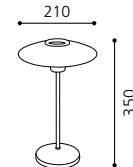

05 91597 - MELINA

Tischleuchte; Stahl, chrom / Glas opal
 table lamp; steel, chrome / opal glass
lampe de table; acier, chrome / verre opale

H 350, Ø 210

G9

1x 48W

GL1941

inklusive Leuchtmittel | bulbs included | ampoules comprises