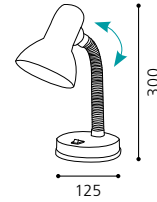

06 90977 - BASIC 1

Tischleuchte; Kunststoff, Stahl, silber
table lamp; plastic, steel, silver
lampe de table; plastique, acier, argent
H 300, Base: Ø 125