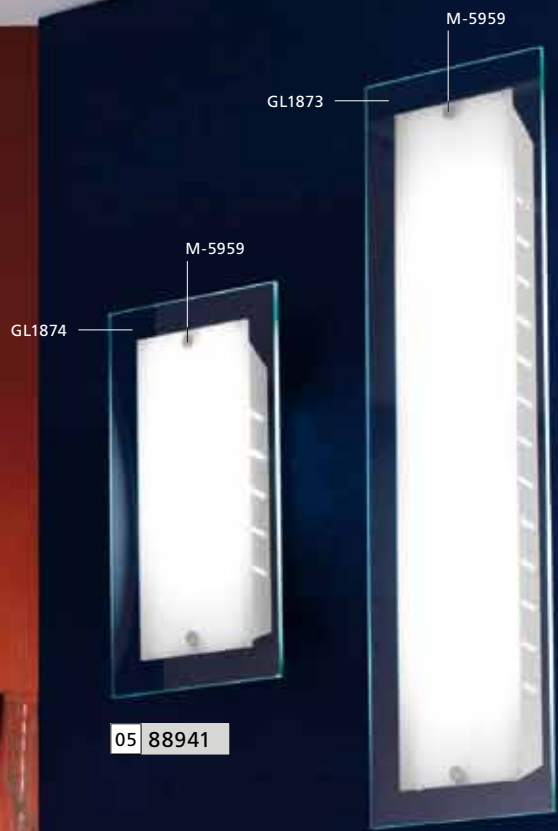

06 88939

05 88941