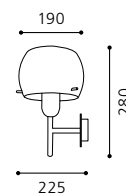

E14 1x 9W

GL1825, GL1810, ET0712
inklusive Leuchtmittel | bulbs included | ampoules comprises

06 88737 - CAMARO 1

Tischleuchte; Stahl, nickel-matt / Glas opal glänzend
table lamp; steel, nickel matt / shiny opal glass
lampe de table; acier, nickel mat / verre opale brillant
H 390, Ø 190; Base: Ø 145