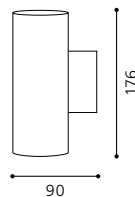

07 87327 - ONO

Wandleuchte; Alu eloxiert
wall lamp; anodised aluminium
applique; aluminium anodisé
H 176, Ø 65, A 90