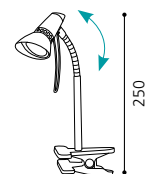

FOX 1 + LEON 1 + LEO + ABANI 1 + CARIBA 1

01 86955 - FOX 1

Tischleuchte; Stahl, nickel-matt, chrom
table lamp; steel, nickel matt, chrome
lampe de table; acier, nickel mat, chrome

H 330; Base: Ø 123

05 82462 - LEO

Tischleuchte; Stahl, nickel-matt, chrom
table lamp; steel, nickel matt, chrome
lampe de table; acier, nickel mat, chrome

H 370; Base: Ø 120

inklusive Leuchtmittel | bulbs included | ampoules comprises

02 86956 - FOX 1

Klemmleuchte; Stahl, nickel-matt, chrom
clip lamp; steel, nickel matt, chrome
lampe à clipper; acier, nickel mat, chrome

H 320

06 91464 - ABANI 1

Tischleuchte; Stahl, nickel-matt
table lamp; steel, nickel matt
lampe de table; acier, nickel mat

L 180, H 300; Base: Ø 120

inklusive Leuchtmittel | bulbs included | ampoules comprises

03 86657 - LEON 1

Klemmleuchte; Kunststoff, Stahl, chrom, silber
clip lamp; plastic, steel, chrome, silver
lampe à clipper; plastique, acier, chrome, argent

H 250

inklusive Leuchtmittel | bulbs included | ampoules comprises

07 91465 - CARIBA 1

Tischleuchte; Stahl, chrom / Glas lackiert, weiß
table lamp; steel, chrome / coated glass, white
lampe de table; acier, chrome / verre laqué, blanc

L 180, H 300; Base: Ø 120

GL2564
inklusive Leuchtmittel | bulbs included | ampoules comprises

04 83829 - LEON 1

Tischleuchte; Kunststoff, Stahl, chrom, silber
table lamp; plastic, steel, chrome, silver
lampe de table; plastique, acier, chrome, argent

H 410; Base: Ø 125

inklusive Leuchtmittel | bulbs included | ampoules comprises