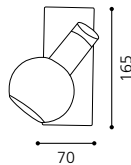

01 90286 - SESTO

Wand-/ Deckenleuchte; Stahl, nickel-matt / Glas opal
wall / ceiling lamp; steel, nickel matt / opal glass
applique / plafonnier; acier, nickel mat / verre opale

L 165, B 70

E14

1x 9W

GL2338

inklusive Leuchtmittel | bulbs included | ampoules comprises

02 90287 - SESTO

Wand-/ Deckenleuchte; Stahl, nickel-matt / Glas opal
wall / ceiling lamp; steel, nickel matt / opal glass
applique / plafonnier; acier, nickel mat / verre opale

L 335, B 70

E14

2x 9W

GL2338

inklusive Leuchtmittel | bulbs included | ampoules comprises

03 90288 - SESTO

Wand-/ Deckenleuchte; Stahl, nickel-matt / Glas opal
wall / ceiling lamp; steel, nickel matt / opal glass
applique / plafonnier; acier, nickel mat / verre opale

L 460, B 70

E14

3x 9W

GL2338

inklusive Leuchtmittel | bulbs included | ampoules comprises

04 90289 - SESTO

Wand-/ Deckenleuchte; Stahl, nickel-matt / Glas opal
wall / ceiling lamp; steel, nickel matt / opal glass
applique / plafonnier; acier, nickel mat / verre opale

L 260, B 240

E14

4x 9W

GL2338

inklusive Leuchtmittel | bulbs included | ampoules comprises

05 90291 - SESTO

Deckenleuchte; Stahl, nickel-matt / Glas opal
ceiling lamp; steel, nickel matt / opal glass
plafonnier; acier, nickel mat / verre opale

L 890, A 205

E14

4x 9W

GL2338

inklusive Leuchtmittel | bulbs included | ampoules comprises

06 90293 - SESTO

Wand-/ Deckenleuchte; Stahl, nickel-matt / Glas opal
wall / ceiling lamp; steel, nickel matt / opal glass
applique / plafonnier; acier, nickel mat / verre opale

L 1110, B 70

E14

4x 9W

GL2338

inklusive Leuchtmittel | bulbs included | ampoules comprises

07 90294 - SESTO

Wand-/ Deckenleuchte; Stahl, nickel-matt / Glas opal
wall / ceiling lamp; steel, nickel matt / opal glass
applique / plafonnier; acier, nickel mat / verre opale

L 2300

E14

6x 9W

GL2338