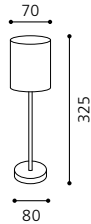

90857

inklusive Leuchtmittel | bulbs included | ampoules comprises