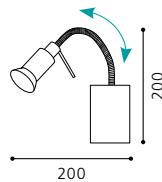

01 90822 - ERIDAN

Wandleuchte; Stahl, nickel-matt
wall lamp; steel, nickel matt
applique; acier, nickel mat

L 165, B 70

inklusive Leuchtmittel | bulbs included | ampoules comprises

02 90824 - ERIDAN

Wand-/ Deckenleuchte; Stahl, nickel-matt
wall / ceiling lamp; steel, nickel matt
applique / plafonnier; acier, nickel mat

L 390, B 70

inklusive Leuchtmittel | bulbs included | ampoules comprises

03 90825 - ERIDAN

Wand-/ Deckenleuchte; Stahl, nickel-matt
wall / ceiling lamp; steel, nickel matt
applique / plafonnier; acier, nickel mat

L 580, B 70

inklusive Leuchtmittel | bulbs included | ampoules comprises

04 90823 - ERIDAN

Wandleuchte; Stahl, nickel-matt
wall lamp; steel, nickel matt
applique; acier, nickel mat

L 70, H 200, A 200

inklusive Leuchtmittel | bulbs included | ampoules comprises

05 90826 - ERIDAN

Wand-/ Deckenleuchte; Stahl, nickel-matt
wall / ceiling lamp; steel, nickel matt
applique / plafonnier; acier, nickel mat

L 885, B 70

inklusive Leuchtmittel | bulbs included | ampoules comprises

06 90827 - ERIDAN

Wand-/ Deckenleuchte; Stahl, nickel-matt
wall / ceiling lamp; steel, nickel matt
applique / plafonnier; acier, nickel mat

L 1700, B 70

inklusive Leuchtmittel | bulbs included | ampoules comprises

07 90828 - ERIDAN

Wand-/ Deckenleuchte; Stahl, nickel-matt
wall / ceiling lamp; steel, nickel matt
applique / plafonnier; acier, nickel mat

Ø 210

inklusive Leuchtmittel | bulbs included | ampoules comprises

08 90829 - ERIDAN

Tischleuchte; Stahl, nickel-matt
table lamp; steel, nickel matt
lampe de table; acier, nickel mat

L 190, H 340; Base: Ø 125

inklusive Leuchtmittel | bulbs included | ampoules comprises