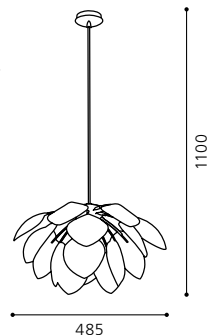

03 91357 - AKACIA

Hängeleuchte; Stahl, chrom /
Kunststoff, weiß
pendant lamp; steel, chrome /
plastic, white
lampe suspension; acier, chrome /
plastique, blanc

H 1100, Ø 485

9 002759 913571

E27

1x 60W

ET1199, ET1200