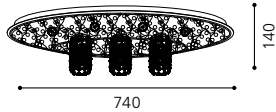

02 91555 - STELARIA 1

Deckenleuchte; Stahl, chrom / Kristall
ceiling lamp; steel, chrome / crystal
plafonnier; acier, chrome / cristal
L 740, B 250, H 140