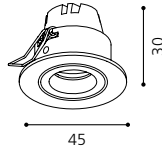

inklusive Leuchtmittel | bulbs included | ampoules comprises

02 89348 - RODEO

Einbauspots; Aluguss
recessed spot; cast aluminium
spot encastrable; aluminium moulé
Ø 45, ET 30

inklusive Leuchtmittel | bulbs included | ampoules comprises