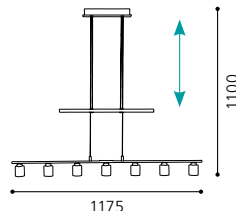

L 1175, H 1100

9 002759 914769

G4 7x 20W

GL2492

inklusive Leuchtmittel | bulbs included | ampoules comprises

Durch praktisches Zugpendel in der Höhe verstellbar.

Flexible in height with practical adjustable drawbar.