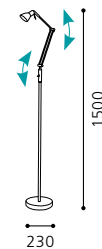

FALKO 1 + HALVA 1 + SINES 1

01 91305 - FALKO 1

Tischleuchte; Stahl, nickel-matt
table lamp; steel, nickel matt
lampe de table; acier, nickel mat

L 280, H 550

G9

1x 40W

ET1190

inklusive Leuchtmittel | bulbs included | ampoules comprises

02 91304 - FALKO 1

Tischleuchte; Stahl, nickel-matt / Glas lackiert, weiß
table lamp; steel, nickel matt / coated glass, white
lampe de table; acier, nickel mat / verre laqué, blanc

L 280, H 550

G9

1x 40W

GL2030, ET1190

inklusive Leuchtmittel | bulbs included | ampoules comprises

03 91495 - FALKO 1

Stehleuchte; Stahl, nickel-matt
floor lamp; steel, nickel matt
lampadaire; acier, nickel mat

H 1500, Base: Ø 230

GU10

1x 50W

inklusive Leuchtmittel | bulbs included | ampoules comprises

04 91494 - FALKO 1

Stehleuchte; Stahl, nickel-matt / Glas lackiert, weiß
floor lamp; steel, nickel matt / coated glass, white
lampadaire; acier, nickel mat / verre laqué, blanc

H 1500, Base: Ø 230

G9

1x 40W

GL2030

inklusive Leuchtmittel | bulbs included | ampoules comprises

05 88366 - HALVA 1

Tischleuchte; Alu, Stahl, chrom
table lamp; aluminium, steel, chrome
lampe de table; aluminium, acier, chrome

L 535, H 595; Base: Ø 180

GU10

1x 35W

inklusive Leuchtmittel | bulbs included | ampoules comprises

06 88217 - SINES 1

Tischleuchte; Alu gebürstet, Stahl, chrom
table lamp; aluminium brushed, steel, chrome
lampe de table; aluminium brossé, acier, chrome

L 525, H 600; Base: Ø 180

GU10

1x 9W

inklusive Leuchtmittel | bulbs included | ampoules comprises

07 88219 - SINES 1

Stehleuchte; Alu gebürstet, Stahl, chrom
floor lamp; aluminium brushed, steel, chrome
lampadaire; aluminium brossé, acier, chrome

L 525, H 1430; Base: Ø 230

GU10

1x 9W

inklusive Leuchtmittel | bulbs included | ampoules comprises