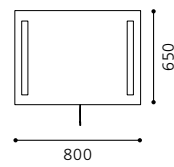

05 88873 - MIRROR 1

Spiegelleuchte; Stahl / Spiegel, Glas satiniert
mirror lamp; steel / mirror, satinated glass
lampe miroir; acier / miroir, verre satiné
L 800, H 650, A 67

GL1988
inklusive Leuchtmittel | bulbs included | ampoules comprises