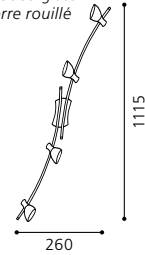

GL1362

inklusive Leuchtmittel | bulbs included | ampoules comprises

05 87367 - ONA

Wand-/ Deckenleuchte; Stahl, nickel-matt / Glas geätzt
wall / ceiling lamp; steel, nickel matt / corroded glass
applique / plafonnier; acier, nickel mat / verre rouillé

L 1130, B 790

9 002759 873677

G9

6x 40W