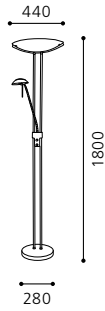

02 85974 - BAYA

Stehleuchte; Stahl, brüniert / Glas satiniert
floor lamp; steel, bronzed / satinated glass
lampadaire; acier, brun / verre satiné

L 440, H 1800; Base: Ø 280

9 002759 859749

R75 1x 300W

G9 1x 40W

GL-974, GL-975, GL1091, GL1090

inklusive Leuchtmittel | bulbs included | ampoules comprises