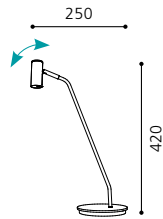

02 90869 - LAURIA

Tischleuchte; Alu, Stahl, chrom, weiß
table lamp; aluminium, steel, chrome, white
lampe de table; aluminium, acier, chrome, blanc

L 250, H 420

1x
2,38W

120 lm

inklusive Leuchtmittel | bulbs included | ampoules comprises