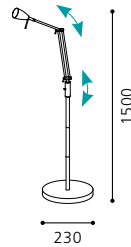

inklusive Leuchtmittel | bulbs included | ampoules comprises

04 91494 - FALKO 1

Stehleuchte; Stahl, nickel-matt / Glas lackiert, weiß
floor lamp; steel, nickel matt / coated glass, white
lampadaire; acier, nickel mat / verre laqué, blanc

H 1500, Base: Ø 230

G9

1x 40W