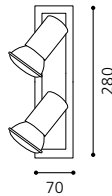

02 90915 - ROTTELO

Wand-/ Deckenleuchte; Stahl, nickel-matt, chrom
wall / ceiling lamp; steel, nickel matt, chrome
applique / plafonnier; acier, nickel mat, chrome
L 280, B 70

inklusive Leuchtmittel | bulbs included | ampoules comprises

03 90916 - ROTTELO

Wand-/ Deckenleuchte; Stahl, nickel-matt, chrom
wall / ceiling lamp; steel, nickel matt, chrome
applique / plafonnier; acier, nickel mat, chrome
L 260, B 240