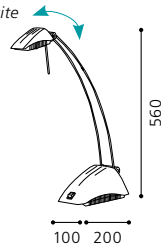

inklusive Leuchtmittel | bulbs included | ampoules comprises

03 7059 - TOP DESK

Tischleuchte; Kunststoff, Stahl, schwarz
table lamp; plastic, steel, black
lampe de table; plastique, acier, noir
H 470; Base: L 175, B 145