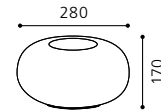

01 86811 - OPTICA

Wand-/ Deckenleuchte; Stahl, nickel-matt / Glas opal
wall / ceiling lamp; steel, nickel matt / opal glass
applique / plafonnier; acier, nickel mat / verre opale
H 160, Ø 280

E27 2x 60W

GL1139, ET0467, ET0468

02 86812 - OPTICA

Wand-/ Deckenleuchte; Stahl, nickel-matt / Glas opal
wall / ceiling lamp; steel, nickel matt / opal glass
applique / plafonnier; acier, nickel mat / verre opale
H 210, Ø 350

E27 2x 60W

GL1140, ET0467, ET0468

03 86813 - OPTICA

Hängeleuchte; Stahl, nickel-matt / Glas opal
pendant lamp; steel, nickel matt / opal glass
lampe suspension; acier, nickel mat / verre opale
H 1100, Ø 280

E27 2x 60W

GL1139, ET0467, ET0468

04 86814 - OPTICA

Hängeleuchte; Stahl, nickel-matt / Glas opal
pendant lamp; steel, nickel matt / opal glass
lampe suspension; acier, nickel mat / verre opale
H 1100, Ø 350

E27 2x 60W

GL1140, ET0467, ET0468

05 86815 - OPTICA

Hängeleuchte; Stahl, nickel-matt / Glas opal
pendant lamp; steel, nickel matt / opal glass
lampe suspension; acier, nickel mat / verre opale
H 1100, Ø 450

E27 2x 60W

GL1141, ET0467, ET0468

06 86816 - OPTICA

Tischleuchte; Stahl, nickel-matt / Glas opal
table lamp; steel, nickel matt / opal glass
lampe de table; acier, nickel mat / verre opale
H 460, Ø 280

E27 2x 60W

GL1139, ET0467, ET0468

07 86817 - OPTICA

Stehleuchte; Stahl, nickel-matt / Glas opal
floor lamp; steel, nickel matt / opal glass
lampadaire; acier, nickel mat / verre opale
H 1570, Ø 350

E27 2x 60W

GL1140, ET0467, ET0468

08 86818 - OPTICA

Tischleuchte; Stahl, nickel-matt / Glas opal
table lamp; steel, nickel matt / opal glass
lampe de table; acier, nickel mat / verre opale
H 170, Ø 280

E27 2x 60W

GL1139, ET0467, ET0468

09 86819 - OPTICA