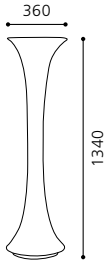

LESINA 1 + EREMITAGE

01 90918 - LESINA 1

Stehleuchte; Stahl, weiß / Stretchstoff, weiß
floor lamp; steel, white / stretch fabric, white
lampadaire; acier, blanc / tissu stretch, blanc

H 1340, Ø 360

G5

1x 28W

S-2237, ET0734, ET0735, ET0736

inklusive Leuchtmittel | bulbs included | ampoules comprises