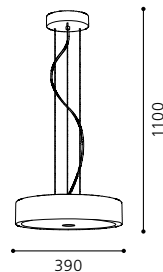

03 91338 - CORONA

Hängeleuchte; Stahl, weiß / Glas satiniert, lackiert
pendant lamp; steel, white / satinated, coated glass
lampe suspension; acier, blanc / verre satiné, laqué
H 1100, Ø 390