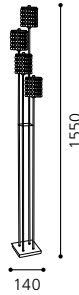

07 85335 - PYTON

Stehleuchte; Stahl, chrom / Kristall
floor lamp; steel, chrome / crystal
lampadaire; acier, chrome / cristal
L 140, B 140, H 1550; Base: L 140, B 140