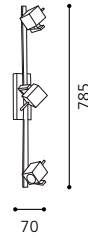

70

inklusive Leuchtmittel | bulbs included | ampoules comprises

04 90525 - MANAO

Wand-/ Deckenleuchte; Stahl, Alu, chrom
wall / ceiling lamp; steel, aluminium, chrome
applique / plafonnier; acier, aluminium, chrome

L 1075, B 70