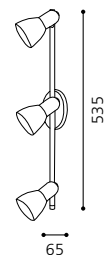

DAKAR

01 87078 - DAKAR

Wandleuchte; Stahl, antik-braun /
Glas alabaster, cognac
wall lamp; steel, brown antique /
alabaster glass, cognac
*applique; acier, marron antique /
verre albâtre, cognac*

L 105, B 65

E14 1x 40W

GL1244

04 87082 - DAKAR

Wand-/ Deckenleuchte; Stahl, antik-braun /
Glas alabaster, cognac
wall / ceiling lamp; steel, brown antique /
alabaster glass, cognac
*applique / plafonnier; acier, marron antique /
verre albâtre, cognac*

L 1055, B 65

E14 4x 40W

GL1244, ET0515

02 87079 - DAKAR

Wand-/ Deckenleuchte; Stahl, antik-braun /
Glas alabaster, cognac
wall / ceiling lamp; steel, brown antique /
alabaster glass, cognac
*applique / plafonnier; acier, marron antique /
verre albâtre, cognac*

L 370, B 65

E14 2x 40W

GL1244

05 87083 - DAKAR

Wand-/ Deckenleuchte; Stahl, antik-braun /
Glas alabaster, cognac
wall / ceiling lamp; steel, brown antique /
alabaster glass, cognac
*applique / plafonnier; acier, marron antique /
verre albâtre, cognac*

Ø 470

E14 5x 40W

GL1244

03 87081 - DAKAR

Wand-/ Deckenleuchte; Stahl, antik-braun /
Glas alabaster, cognac
wall / ceiling lamp; steel, brown antique /
alabaster glass, cognac
*applique / plafonnier; acier, marron antique /
verre albâtre, cognac*

L 535, B 65

E14 3x 40W

GL1244