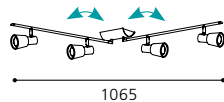

01 89942 - GINO

Wand-/ Deckenleuchte; Stahl, nickel-matt / Glas lackiert
wall / ceiling lamp; steel, nickel matt / coated glass
applique / plafonnier; acier, nickel mat / verre laqué

L 115, B 50

E14 1x 9W

GL2161

inklusive Leuchtmittel | bulbs included | ampoules comprises

02 89944 - GINO

Wand-/ Deckenleuchte; Stahl, nickel-matt / Glas lackiert
wall / ceiling lamp; steel, nickel matt / coated glass
applique / plafonnier; acier, nickel mat / verre laqué

L 300, B 50

E14 2x 9W

GL2161

inklusive Leuchtmittel | bulbs included | ampoules comprises

03 89945 - GINO

Wand-/ Deckenleuchte; Stahl, nickel-matt / Glas lackiert
wall / ceiling lamp; steel, nickel matt / coated glass
applique / plafonnier; acier, nickel mat / verre laqué

Ø 220

E14 3x 9W

GL2161

inklusive Leuchtmittel | bulbs included | ampoules comprises

04 89946 - GINO

Wand-/ Deckenleuchte; Stahl, nickel-matt / Glas lackiert
wall / ceiling lamp; steel, nickel matt / coated glass
applique / plafonnier; acier, nickel mat / verre laqué

L 1065

E14 4x 9W

GL2161

inklusive Leuchtmittel | bulbs included | ampoules comprises

05 89947 - GINO

Wand-/ Deckenleuchte; Stahl, nickel-matt / Glas lackiert
wall / ceiling lamp; steel, nickel matt / coated glass
applique / plafonnier; acier, nickel mat / verre laqué

L 1970

E14 6x 9W

GL2161

inklusive Leuchtmittel | bulbs included | ampoules comprises

06 89948 - GINO

Wandleuchte; Stahl, nickel-matt / Glas lackiert
wall lamp; steel, nickel matt / coated glass
applique; acier, nickel mat / verre laqué

Ø 295

E14 3x 9W

GL2161

inklusive Leuchtmittel | bulbs included | ampoules comprises

07 89949 - GINO

Deckenleuchte; Stahl, nickel-matt / Glas lackiert
ceiling lamp; steel, nickel matt / coated glass
plafonnier; acier, nickel mat / verre laqué

Ø 475, A 135

E14 5x 9W

GL2161