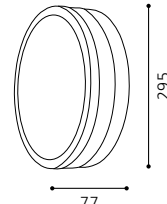

GL1787
inklusive Leuchtmittel | bulbs included | ampoules comprises

09 88508 - PALERMO

Wand-/ Deckenleuchte; Stahl, nickel-matt / Glas satiniert
wall / ceiling lamp; steel, nickel matt / satinated glass
applique / plafonnier; acier, nickel mat / verre satiné

Ø 225, A 60