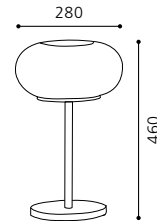

01 86811 - OPTICA

Wand-/ Deckenleuchte; Stahl, nickel-matt / Glas opal
wall / ceiling lamp; steel, nickel matt / opal glass
applique / plafonnier; acier, nickel mat / verre opale
H 160, Ø 280

E27 2x 60W

GL1139, ET0467, ET0468

02 86812 - OPTICA

Wand-/ Deckenleuchte; Stahl, nickel-matt / Glas opal
wall / ceiling lamp; steel, nickel matt / opal glass
applique / plafonnier; acier, nickel mat / verre opale
H 210, Ø 350

E27 2x 60W

GL1140, ET0467, ET0468

03 86813 - OPTICA

Hängeleuchte; Stahl, nickel-matt / Glas opal
pendant lamp; steel, nickel matt / opal glass
lampe suspension; acier, nickel mat / verre opale
H 1100, Ø 280

E27 2x 60W

GL1139, ET0467, ET0468

04 86814 - OPTICA

Hängeleuchte; Stahl, nickel-matt / Glas opal
pendant lamp; steel, nickel matt / opal glass
lampe suspension; acier, nickel mat / verre opale
H 1100, Ø 350

E27 2x 60W

GL1140, ET0467, ET0468

05 86815 - OPTICA

Hängeleuchte; Stahl, nickel-matt / Glas opal
pendant lamp; steel, nickel matt / opal glass
lampe suspension; acier, nickel mat / verre opale
H 1100, Ø 450

E27 2x 60W

GL1141, ET0467, ET0468

06 86816 - OPTICA

Tischleuchte; Stahl, nickel-matt / Glas opal
table lamp; steel, nickel matt / opal glass
lampe de table; acier, nickel mat / verre opale
H 460, Ø 280

E27 2x 60W

GL1139, ET0467, ET0468

07 86817 - OPTICA

Stehleuchte; Stahl, nickel-matt / Glas opal
floor lamp; steel, nickel matt / opal glass
lampadaire; acier, nickel mat / verre opale
H 1570, Ø 350

E27 2x 60W

GL1140, ET0467, ET0468

08 86818 - OPTICA

Tischleuchte; Stahl, nickel-matt / Glas opal
table lamp; steel, nickel matt / opal glass
lampe de table; acier, nickel mat / verre opale
H 170, Ø 280

E27 2x 60W

GL1139, ET0467, ET0468

09 86819 - OPTICA