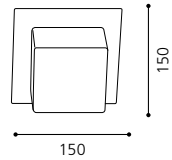

BANTRY + BLOC + MADRAS 1

01 91195 - BANTRY

Aufbauleuchte; Alu gebürstet, weiß glänzend
mounted lamp; aluminium brushed, shiny white
lampe en saillie; aluminium brossé, blanc brillant

L 100, B 100, H 120

GU10

1x 35W

inklusive Leuchtmittel | bulbs included | ampoules comprises

02 83554 - BLOC

Aufbauleuchte; Stahl, nickel-matt / Glas opal
mounted lamp; steel, nickel matt / opal glass
lampe en saillie; acier, nickel mat / verre opale

L 150, B 150, H 95

G9

1x 40W

GL-844

inklusive Leuchtmittel | bulbs included | ampoules comprises

03 91204 - BANTRY

Aufbauleuchte; Stahl, nickel-matt / Glas opal
mounted lamp; steel, nickel matt / opal glass
lampe en saillie; acier, nickel mat / verre opale

L 90, B 90, H 140

G9

1x 40W

GL2544

inklusive Leuchtmittel | bulbs included | ampoules comprises

04 91202 - BANTRY

Aufbauleuchte; Stahl, nickel-matt / Glas opal
mounted lamp; steel, nickel matt / opal glass
lampe en saillie; acier, nickel mat / verre opale

H 140, Ø 90

G9

1x 40W

GL2543

inklusive Leuchtmittel | bulbs included | ampoules comprises

05 91222 - MADRAS 1

Aufbauleuchte; Stahl, nickel-matt
mounted lamp; steel, nickel matt
lampe en saillie; acier, nickel mat

H 150, Ø 100

G9

1x 40W

inklusive Leuchtmittel | bulbs included | ampoules comprises

06 91196 - BANTRY

Aufbauleuchte; Alu gebürstet, weiß glänzend
mounted lamp; aluminium brushed, shiny white
lampe en saillie; aluminium brossé, blanc brillant

H 120, Ø 100

GU10

1x 35W

inklusive Leuchtmittel | bulbs included | ampoules comprises