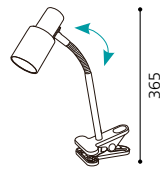

02 90379 - SINES 1

Klemmleuchte; Stahl, Alu gebürstet, silber
clip lamp; steel, aluminium brushed, silver
lampe à clipper; acier, aluminium brossé, argent

H 365