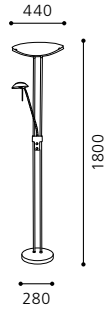

01 85973 - BAYA

Stehleuchte; Stahl, messing-matt / Glas satiniert
floor lamp; steel, brass matt / satinated glass
lampadaire; acier, laiton mat / verre satiné

L 440, H 1800; Base: Ø 280

9 002759 859732

R75 1x 300W

G9 1x 40W

GL-974, GL-975, GL1091, GL1090

inklusive Leuchtmittel | bulbs included | ampoules comprises