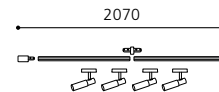

06 90407 - VISION LINE

Set; Stahl, nickel-matt / Glas satiniert, klar
set; steel, nickel matt / satinated glass, clear
set; acier, nickel mat / verre satiné, clair

L 2070, B 45