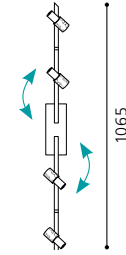

04 90393 - PESARO

Wand-/ Deckenleuchte; Stahl, nickel-matt /
Glas bedruckt, weiß, schwarz
wall / ceiling lamp; steel, nickel matt /
printed glass, white, black
applique / plafonnier; acier, nickel mat /
verre imprimé, blanc, noir

L 1065

9 002759 903930

G9 4x 9W

GL2345

inklusive Leuchtmittel | bulbs included | ampoules comprises