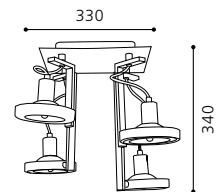

04 89955 - CUBETO

Deckenleuchte; Stahl, nickel-matt
ceiling lamp; steel, nickel matt
plafonnier; acier, nickel mat

L 330, B 265, H 340

G9 4x 40W

ET1189

inklusive Leuchtmittel | bulbs included | ampoules comprises