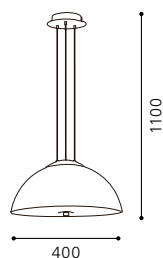

02 89996 - TOPO 1

Hängeleuchte; Stahl, nickel-matt /
Glas mundgeblasen, weiß glänzend
pendant lamp; steel, nickel matt /
blown glass, shiny white
lampe suspension; acier, nickel mat /
verre soufflé, blanc brillant

H 1100, Ø 400

E27 2x 60W

GL2136, GL1649, ET0468

04 91847 - ROMY

Stehleuchte; Stahl, nickel-matt /
Glas opal
floor lamp; steel, nickel matt /
opal glass
lampadaire; acier, nickel mat /
verre opale

H 1230, Ø 250; Base: Ø 230

E27 1x 60W

GL-913