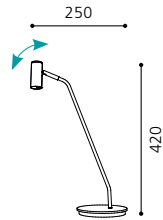

01 90868 - LAURIA

Tischleuchte; Alu, Stahl, nickel-matt
table lamp; aluminium, steel, nickel matt
lampe de table; aluminium, acier, nickel mat

L 250, H 420

1x
2,38W

120 lm

inklusive Leuchtmittel | bulbs included | ampoules comprises