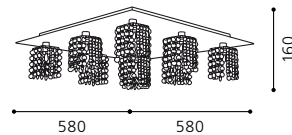

09 89493 - PYTON

Deckenleuchte; Stahl, chrom / Kristall
ceiling lamp; steel, chrome / crystal
plafonnier; acier, chrome / cristal
L 580, B 580, H 160