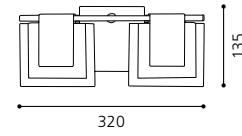

03 90039 - CLAP

Wandleuchte; Alu gebürstet, Stahl, chrom /
Glas satiniert, klar
wall lamp; aluminium brushed, steel, chrome /
satinated glass, clear
applique; aluminium brossé, acier, chrome /
verre satiné, clair

L 320, H 135, A 92

9 002759 900397

GY6,35 2x 35W

GL2279, GL2280

inklusive Leuchtmittel | bulbs included | ampoules comprises