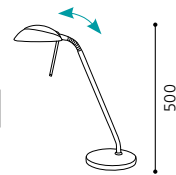

CAVO + KINGSTON 1 + CAREN

01 89347 - CAVO

Tischleuchte; Stahl, Alu, chrom, weiß glänzend
table lamp; steel, aluminium, chrome, shiny white
lampe de table; acier, aluminium, chrome, blanc brillant

B 360, H 400

9 002759 893477

G9 1x 40W

inklusive Leuchtmittel | bulbs included | ampoules comprises

02 89345 - CAVO

Tischleuchte; Stahl, Alu, chrom
table lamp; steel, aluminium, chrome
lampe de table; acier, aluminium, chrome

B 360, H 400

9 002759 893453

G9 1x 40W

inklusive Leuchtmittel | bulbs included | ampoules comprises

03 89346 - CAVO

Tischleuchte; Stahl, Alu, chrom, schwarz
table lamp; steel, aluminium, chrome, black
lampe de table; acier, aluminium, chrome, noir

B 360, H 400

9 002759 893460

G9 1x 40W

inklusive Leuchtmittel | bulbs included | ampoules comprises

04 87207 - KINGSTON 1

Tischleuchte; Stahl, nickel-matt / Glas satiniert
table lamp; steel, nickel matt / satinated glass
lampe de table; acier, nickel mat / verre satiné

H 660; Base: Ø 150

9 002759 872076

G9 1x 40W

GL1048, GL1091

inklusive Leuchtmittel | bulbs included | ampoules comprises

05 91481 - CAREN

Tischleuchte; Stahl, nickel-matt / Glas satiniert
table lamp; steel, nickel matt / satinated glass
lampe de table; acier, nickel mat / verre satiné

H 500

9 002759 914813

G9 1x 40W

GL-975, GL1091

inklusive Leuchtmittel | bulbs included | ampoules comprises

06 91482 - CAREN

Tischleuchte; Stahl, chrom / Glas satiniert
table lamp; steel, chrome / satinated glass
lampe de table; acier, chrome / verre satiné

H 500

9 002759 914820

G9 1x 40W

GL-975, GL1091

inklusive Leuchtmittel | bulbs included | ampoules comprises

07 91535 - CAREN

Tischleuchte; Stahl, chrom / Glas satiniert, klar
table lamp; steel, chrome / satinated glass, clear
lampe de table; acier, chrome / verre satiné, clair

L 350, H 500

9 002759 915353

G9 1x 40W