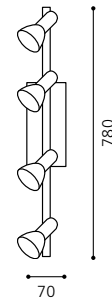

05 86216 - ARES 1

Wand-/ Deckenleuchte; Stahl,
nickel-matt / Glas lackiert, weiß
wall / ceiling lamp; steel,
nickel matt / coated glass, white
applique / plafonnier; acier,
nickel mat / verre laqué, blanc

L 780, B 70, H 150

9 002759 86216 9

E14 4x 40W

GL-890