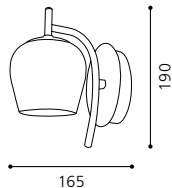

CARDA

01 91574 - CARDA

Wandleuchte; Stahl, chrom / Glas opal
wall lamp; steel, chrome / opal glass
applique; acier, chrome / verre opale

L 100, H 190, A 165

G9

1x 40W

GL2684

inklusive Leuchtmittel | bulbs included | ampoules comprises

02 91572 - CARDA

Hängeleuchte; Stahl, chrom / Glas opal
pendant lamp; steel, chrome / opal glass
lampe suspension; acier, chrome / verre opale

L 910, B 100, H 1100

G9

5x 40W