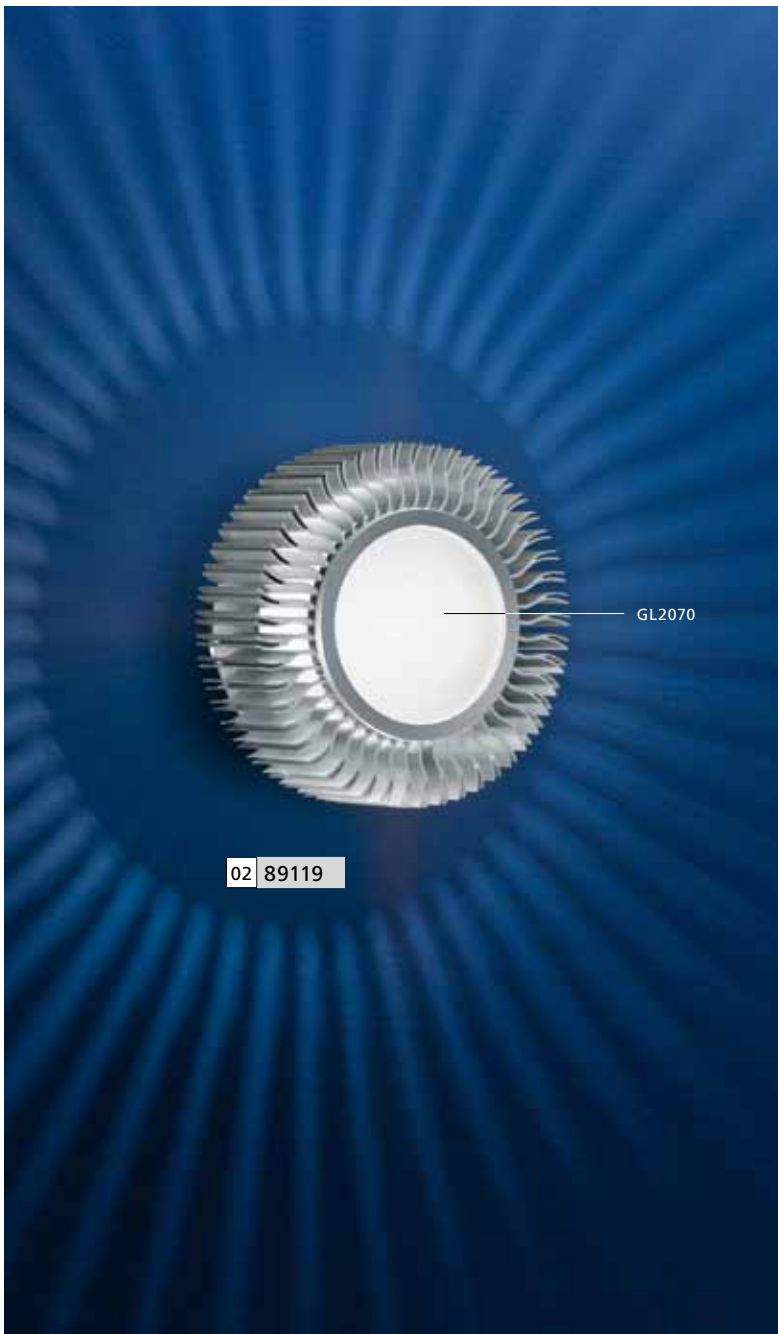

02 89119

GL2070