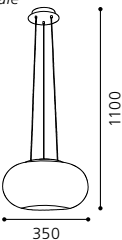

04 86814 - OPTICA

Hängeleuchte; Stahl, nickel-matt / Glas opal
pendant lamp; steel, nickel matt / opal glass
lampe suspension; acier, nickel mat / verre opale
H 1100, Ø 350

E27 2x 60W

GL1140, ET0467, ET0468