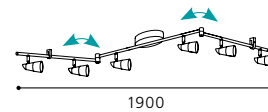

ARIZONA

01 86242 - ARIZONA

Wandleuchte; Stahl, nickel-matt, chrom / Glas lackiert
wall lamp; steel, nickel matt, chrome / coated glass
applique; acier, nickel mat, chrome / verre laqué

Ø 60

9 002759 862428

G9

1x 40W

GL1043

inklusive Leuchtmittel | bulbs included | ampoules comprises

04 86245 - ARIZONA

Wand-/ Deckenleuchte; Stahl, nickel-matt, chrom / Glas lackiert
wall / ceiling lamp; steel, nickel matt, chrome / coated glass
applique / plafonnier; acier, nickel mat, chrome / verre laqué

L 650, B 65

9 002759 862459

G9

4x 40W

GL1043

inklusive Leuchtmittel | bulbs included | ampoules comprises

02 86243 - ARIZONA

Wand-/ Deckenleuchte; Stahl, nickel-matt, chrom / Glas lackiert
wall / ceiling lamp; steel, nickel matt, chrome / coated glass
applique / plafonnier; acier, nickel mat, chrome / verre laqué

L 370, B 65

9 002759 862435

G9

2x 40W

GL1043

inklusive Leuchtmittel | bulbs included | ampoules comprises

05 86246 - ARIZONA

Wand-/ Deckenleuchte; Stahl, nickel-matt, chrom / Glas lackiert
wall / ceiling lamp; steel, nickel matt, chrome / coated glass
applique / plafonnier; acier, nickel mat, chrome / verre laqué

L 1900, B 65

9 002759 862466

G9

6x 40W

GL1043, ET0250

inklusive Leuchtmittel | bulbs included | ampoules comprises

03 86244 - ARIZONA

Wand-/ Deckenleuchte; Stahl, nickel-matt, chrom / Glas lackiert
wall / ceiling lamp; steel, nickel matt, chrome / coated glass
applique / plafonnier; acier, nickel mat, chrome / verre laqué

L 565, B 65

9 002759 862442

G9

3x 40W

GL1043

inklusive Leuchtmittel | bulbs included | ampoules comprises