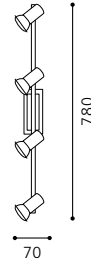

inklusive Leuchtmittel | bulbs included | ampoules comprises

05 90927 - ROTTELO

Wand-/ Deckenleuchte; Stahl, nickel-matt, chrom
wall / ceiling lamp; steel, nickel matt, chrome
applique / plafonnier; acier, nickel mat, chrome
L 1160, B 70