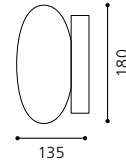

01 89318 - ETOO

Hängeleuchte; Stahl, nickel-matt / Glas opal
pendant lamp; steel, nickel matt / opal glass
lampe suspension; acier, nickel mat / verre opale

L 810, H 1100

E14 3x 40W

GL1748

03 89321 - ETOO

Wand-/ Deckenleuchte; Stahl, nickel-matt / Glas opal
wall / ceiling lamp; steel, nickel matt / opal glass
applique / plafonnier; acier, nickel mat / verre opale

Ø 180, A 135

E14 1x 40W

GL2144

02 89319 - ETOO

Hängeleuchte; Stahl, nickel-matt / Glas opal
pendant lamp; steel, nickel matt / opal glass
lampe suspension; acier, nickel mat / verre opale

L 1110, H 1100

E14 4x 40W

GL1748

04 89322 - ETOO

Tischleuchte; Stahl, nickel-matt / Glas opal
table lamp; steel, nickel matt / opal glass
lampe de table; acier, nickel mat / verre opale

H 135, Ø 180

E14 1x 40W

GL2144