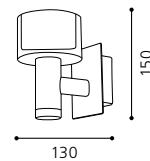

FABIANA

01 90577 - FABIANA

Hängeleuchte; Stahl, chrom / Glas satiniert, klar
pendant lamp; steel, chrome / satinated glass, clear
lampe suspension; acier, chrome / verre satiné, clair

H 1100, Ø 350

G9 5x 40W

GL2533

inklusive Leuchtmittel | bulbs included | ampoules comprises

02 90575 - FABIANA

Hängeleuchte; Stahl, chrom / Glas satiniert, klar
pendant lamp; steel, chrome / satinated glass, clear
lampe suspension; acier, chrome / verre satiné, clair

L 710, B 90, H 1100

G9 3x 40W

GL2533

inklusive Leuchtmittel | bulbs included | ampoules comprises

04 90574 - FABIANA

Hängeleuchte; Stahl, chrom / Glas satiniert, klar
pendant lamp; steel, chrome / satinated glass, clear
lampe suspension; acier, chrome / verre satiné, clair

H 1100, Ø 90; Base: Ø 125

G9 1x 40W

GL2533

inklusive Leuchtmittel | bulbs included | ampoules comprises

05 90578 - FABIANA

Wandleuchte; Stahl, chrom / Glas satiniert, klar
wall lamp; steel, chrome / satinated glass, clear
applique; acier, chrome / verre satiné, clair

L 90, H 150, A 130

G9 1x 40W

GL2533

inklusive Leuchtmittel | bulbs included | ampoules comprises

03 90576 - FABIANA

Hängeleuchte; Stahl, chrom / Glas satiniert, klar
pendant lamp; steel, chrome / satinated glass, clear
lampe suspension; acier, chrome / verre satiné, clair

L 1010, B 90, H 1100

G9 4x 40W

GL2533

inklusive Leuchtmittel | bulbs included | ampoules comprises