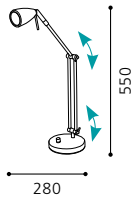

FALKO 1 + HALVA 1 + SINES 1

01 91305 - FALKO 1

Tischleuchte; Stahl, nickel-matt
table lamp; steel, nickel matt
lampe de table; acier, nickel mat

L 280, H 550

G9

1x 40W

ET1190

inklusive Leuchtmittel | bulbs included | ampoules comprises

02 91304 - FALKO 1

Tischleuchte; Stahl, nickel-matt / Glas lackiert, weiß
table lamp; steel, nickel matt / coated glass, white
lampe de table; acier, nickel mat / verre laqué, blanc

L 280, H 550

G9

1x 40W

GL2030, ET1190

inklusive Leuchtmittel | bulbs included | ampoules comprises

03 91495 - FALKO 1

Stehleuchte; Stahl, nickel-matt
floor lamp; steel, nickel matt
lampadaire; acier, nickel mat

H 1500, Base: Ø 230

GU10

1x 50W

inklusive Leuchtmittel | bulbs included | ampoules comprises

04 91494 - FALKO 1

Stehleuchte; Stahl, nickel-matt / Glas lackiert, weiß
floor lamp; steel, nickel matt / coated glass, white
lampadaire; acier, nickel mat / verre laqué, blanc

H 1500, Base: Ø 230

G9

1x 40W

GL2030

inklusive Leuchtmittel | bulbs included | ampoules comprises

05 88366 - HALVA 1

Tischleuchte; Alu, Stahl, chrom
table lamp; aluminium, steel, chrome
lampe de table; aluminium, acier, chrome

L 535, H 595; Base: Ø 180

GU10

1x 35W

inklusive Leuchtmittel | bulbs included | ampoules comprises

06 88217 - SINES 1

Tischleuchte; Alu gebürstet, Stahl, chrom
table lamp; aluminium brushed, steel, chrome
lampe de table; aluminium brossé, acier, chrome

L 525, H 600; Base: Ø 180

GU10

1x 9W

inklusive Leuchtmittel | bulbs included | ampoules comprises

07 88219 - SINES 1

Stehleuchte; Alu gebürstet, Stahl, chrom
floor lamp; aluminium brushed, steel, chrome
lampadaire; aluminium brossé, acier, chrome

L 525, H 1430; Base: Ø 230

GU10

1x 9W

inklusive Leuchtmittel | bulbs included | ampoules comprises