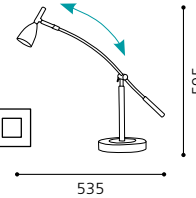

05 88366 - HALVA 1

Tischleuchte; Alu, Stahl, chrom
table lamp; aluminium, steel, chrome
lampe de table; aluminium, acier, chrome

L 535, H 595; Base: Ø 180

GU10

1x 35W

inklusive Leuchtmittel | bulbs included | ampoules comprises

06 88217 - SINES 1

Tischleuchte; Alu gebürstet, Stahl, chrom
table lamp; aluminium brushed, steel, chrome
lampe de table; aluminium brossé, acier, chrome

L 525, H 600; Base: Ø 180

GU10

1x 9W