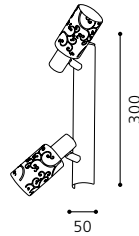

02 90391 - PESARO

Wand-/ Deckenleuchte; Stahl, nickel-matt /
Glas bedruckt, weiß, schwarz
wall / ceiling lamp; steel, nickel matt /
printed glass, white, black
applique / plafonnier; acier, nickel mat /
verre imprimé, blanc, noir

L 300, B 50

9 002759 903916

G9 2x 9W

GL2345

inklusive Leuchtmittel | bulbs included | ampoules comprises