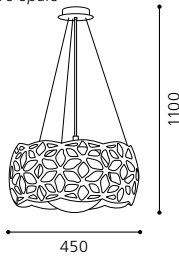

01 90438 - OXANA

Hängeleuchte; Stahl, chrom / Glas opal
pendant lamp; steel, chrome / opal glass
lampe suspension; acier, chrome / verre opale

H 1100, Ø 450

E27 1x 60W

GL-913