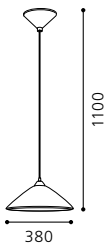

UPPSALA + NAVY

01 85258 - UPPSALA

Hängeleuchte; Kunststoff, schwarz / Glas satiniert, weiß
pendant lamp; plastic, black / satinated glass, white
lampe suspension; plastique, noir / verre satiné, blanc

H 1100, Ø 380

9 002759 85258 0

E27 1x 100W

GLA335

02 85259 - UPPSALA

Hängeleuchte; Kunststoff, schwarz / Glas satiniert, weiß
pendant lamp; plastic, black / satinated glass, white
lampe suspension; plastique, noir / verre satiné, blanc

H 1100, Ø 175

9 002759 85259 7

E14 1x 60W

GLA-86

03 7422 - UPPSALA

Hängeleuchte; Kunststoff, schwarz / Glas satiniert, orange
pendant lamp; plastic, black / satinated glass, orange
lampe suspension; plastique, noir / verre satiné, orange

H 1100, Ø 380

9 002759 74220 1

E27 1x 100W

GL-141

04 7426 - UPPSALA

Hängeleuchte; Kunststoff, schwarz / Glas satiniert, orange
pendant lamp; plastic, black / satinated glass, orange
lampe suspension; plastique, noir / verre satiné, orange

H 1100, Ø 175

9 002759 74260 7

E14 1x 60W

GL-137

05 90975 - NAVY

Hängeleuchte; Stahl, Kunststoff, schwarz, silber
pendant lamp; steel, plastic, black, silver
lampe suspension; acier, plastique, noir, argent

H 1100, Ø 250

9 002759 90975 8

E27 1x 60W

GL-141

06 90974 - NAVY

Hängeleuchte; Stahl, Kunststoff, weiß
pendant lamp; steel, plastic, white
lampe suspension; acier, plastique, blanc

H 1100, Ø 250

9 002759 90974 1

E27 1x 60W

GL-141

07 90976 - NAVY

Hängeleuchte; Stahl, Kunststoff, schwarz, blau
pendant lamp; steel, plastic, black, blue
lampe suspension; acier, plastique, noir, bleu

H 1100, Ø 250

9 002759 90976 5

E27 1x 60W

GL-141