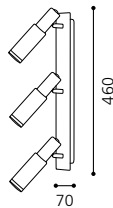

01 87981 - SAMANTA

Wandleuchte; Stahl, nickel-matt / Glas satiniert, klar
wall lamp; steel, nickel matt / satinated glass, clear
applique; acier, nickel mat / verre satiné, clair

L 165, B 70

E14 1x 9W

GL1810

inklusive Leuchtmittel | bulbs included | ampoules comprises

02 87982 - SAMANTA

Wand-/ Deckenleuchte; Stahl, nickel-matt / Glas satiniert, klar
wall / ceiling lamp; steel, nickel matt / satinated glass, clear
applique / plafonnier; acier, nickel mat / verre satiné, clair

L 335, B 70

E14 2x 9W

GL1810

inklusive Leuchtmittel | bulbs included | ampoules comprises

03 87983 - SAMANTA

Wand-/ Deckenleuchte; Stahl, nickel-matt / Glas satiniert, klar
wall / ceiling lamp; steel, nickel matt / satinated glass, clear
applique / plafonnier; acier, nickel mat / verre satiné, clair

L 460, B 70

E14 3x 9W

GL1810

inklusive Leuchtmittel | bulbs included | ampoules comprises

04 87984 - SAMANTA

Wand-/ Deckenleuchte; Stahl, nickel-matt / Glas satiniert, klar
wall / ceiling lamp; steel, nickel matt / satinated glass, clear
applique / plafonnier; acier, nickel mat / verre satiné, clair

Ø 580, A 145

E14 5x 9W

GL1810

inklusive Leuchtmittel | bulbs included | ampoules comprises

05 87986 - SAMANTA

Wand-/ Deckenleuchte; Stahl, nickel-matt / Glas satiniert, klar
wall / ceiling lamp; steel, nickel matt / satinated glass, clear
applique / plafonnier; acier, nickel mat / verre satiné, clair

L 2300

E14 6x 9W

GL1810

inklusive Leuchtmittel | bulbs included | ampoules comprises

06 87985 - SAMANTA

Wand-/ Deckenleuchte; Stahl, nickel-matt / Glas satiniert, klar
wall / ceiling lamp; steel, nickel matt / satinated glass, clear
applique / plafonnier; acier, nickel mat / verre satiné, clair

L 1110, B 70

E14 4x 9W

GL1810

inklusive Leuchtmittel | bulbs included | ampoules comprises

07 88229 - SAMANTA