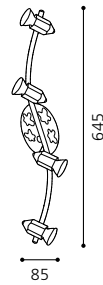

JOLLY + TAYA

01 87356 - JOLLY

Wand- / Deckenleuchte; Stahl, bunt
wall / ceiling lamp; steel, coloured
applique / plafonnier; acier, coloré

L 645, B 85

GU10 4x 50W

inklusive Leuchtmittel | bulbs included | *ampoules comprises*

02 88397 - TAYA

Wand- / Deckenleuchte; Stahl, bunt
wall / ceiling lamp; steel, coloured
applique / plafonnier; acier, coloré

L 145, H 123