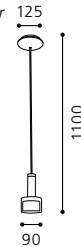

G9 1x 40W

GL2533

inklusive Leuchtmittel | bulbs included | ampoules comprises