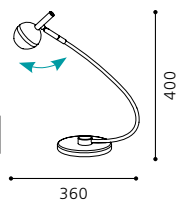

inklusive Leuchtmittel | bulbs included | ampoules comprises

04 87207 - KINGSTON 1

Tischleuchte; Stahl, nickel-matt / Glas satiniert
table lamp; steel, nickel matt / satinated glass
lampe de table; acier, nickel mat / verre satiné

H 660; Base: Ø 150

9 002759 872076