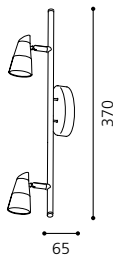

ARIZONA

01 86242 - ARIZONA

Wandleuchte; Stahl, nickel-matt, chrom / Glas lackiert
wall lamp; steel, nickel matt, chrome / coated glass
applique; acier, nickel mat, chrome / verre laqué

Ø 60

9 002759 862428

G9

1x 40W

GL1043

inklusive Leuchtmittel | bulbs included | ampoules comprises

04 86245 - ARIZONA

Wand-/ Deckenleuchte; Stahl, nickel-matt, chrom / Glas lackiert
wall / ceiling lamp; steel, nickel matt, chrome / coated glass
applique / plafonnier; acier, nickel mat, chrome / verre laqué

L 650, B 65

9 002759 862459

G9

4x 40W

GL1043

inklusive Leuchtmittel | bulbs included | ampoules comprises

02 86243 - ARIZONA

Wand-/ Deckenleuchte; Stahl, nickel-matt, chrom / Glas lackiert
wall / ceiling lamp; steel, nickel matt, chrome / coated glass
applique / plafonnier; acier, nickel mat, chrome / verre laqué

L 370, B 65

9 002759 862435

G9

2x 40W

GL1043

inklusive Leuchtmittel | bulbs included | ampoules comprises

05 86246 - ARIZONA

Wand-/ Deckenleuchte; Stahl, nickel-matt, chrom / Glas lackiert
wall / ceiling lamp; steel, nickel matt, chrome / coated glass
applique / plafonnier; acier, nickel mat, chrome / verre laqué

L 1900, B 65

9 002759 862466

G9

6x 40W

GL1043, ET0250

inklusive Leuchtmittel | bulbs included | ampoules comprises

03 86244 - ARIZONA

Wand-/ Deckenleuchte; Stahl, nickel-matt, chrom / Glas lackiert
wall / ceiling lamp; steel, nickel matt, chrome / coated glass
applique / plafonnier; acier, nickel mat, chrome / verre laqué

L 565, B 65

9 002759 862442

G9

3x 40W

GL1043

inklusive Leuchtmittel | bulbs included | ampoules comprises