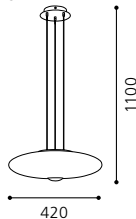

02 91594 - MELINA

Hängeleuchte; Stahl, chrom / Glas opal
 pendant lamp; steel, chrome / opal glass
lampe suspension; acier, chrome / verre opale

H 1100, Ø 420

G9

3x 48W

GL2677

inklusive Leuchtmittel | bulbs included | ampoules comprises