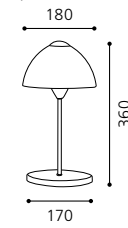

GL2644

inklusive Leuchtmittel | bulbs included | ampoules comprises