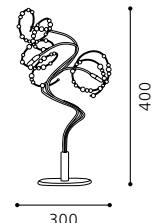

GL1161
inklusive Leuchtmittel | bulbs included | ampoules comprises