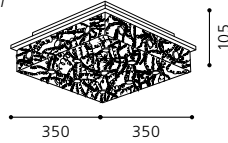

STELARIA 2 + HEDDA + SANJA + HEDDA 1 + SANJA 1

01 91598 - STELARIA 2

Deckenleuchte; Stahl, chrom / Kristallglas
ceiling lamp; steel, chrome / crystal
plafonnier; acier, chrome / cristal

L 350, B 350, A 105