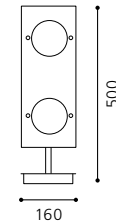

05 90789 - LAYER 1

Tischleuchte; Stahl, chrom / Glas geätzt, opal
table lamp; steel, chrome / corroded glass, opal glass
lampe de table; acier, chrome / verre rouillé, verre opale
H 500, Base: L 155, B 160