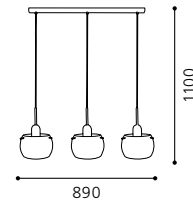

GL1825, GL1810, ET0712
inklusive Leuchtmittel | bulbs included | ampoules comprises

05 88736 - CAMARO 1

Wandleuchte; Stahl, nickel-matt / Glas opal glänzend
wall lamp; steel, nickel matt / shiny opal glass
applique; acier, nickel mat / verre opale brillant
L 190, H 280, A 225

E14 1x 9W