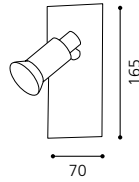

01 90831 - ERIDAN

Wandleuchte; Stahl, chrom, weiß glänzend
wall lamp; steel, chrome, shiny white
applique; acier, chrome, blanc brillant

L 165, B 70