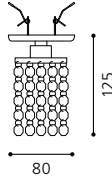

01 85327 - PYTON

Einbauleuchte; Stahl, chrom / Kristall
recessed lamp; steel, chrome / crystal
lampe encastrable; acier, chrome / cristal
L 80, B 80, H 125