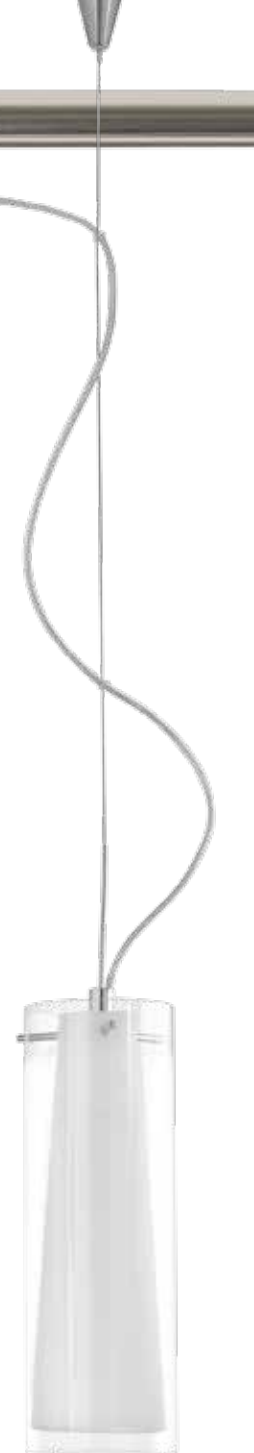

Information ist Vorsprung!
Noch mehr Informationen zu unserer VISION LINE erhalten Sie in unserem Konsumentenfolder.

Information is power!
For more information to our VISION LINE please have a look at our consumer folder.

L'information est un plus!
Vous trouverez encore plus d'informations sur notre VISION LINE dans notre espace consommateur.