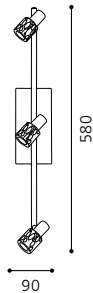

01 91467 - EDINA

Wand-/ Deckenleuchte; Stahl, chrom /
Glas satiniert mit Dekor, klar
wall / ceiling lamp; steel, chrome /
satinated glass with decor, clear
applique / plafonnier; acier, chrome /
verre satiné avec décor, clair

L 100, B 100

9 002759 914677

G4 1x 20W

GL2492

inklusive Leuchtmittel | bulbs included | ampoules comprises

02 91468 - EDINA

Wand-/ Deckenleuchte; Stahl, chrom /
Glas satiniert mit Dekor, klar
wall / ceiling lamp; steel, chrome /
satinated glass with decor, clear
applique / plafonnier; acier, chrome /
verre satiné avec décor, clair

L 240, B 70

9 002759 914684

G4 2x 20W

GL2492

inklusive Leuchtmittel | bulbs included | ampoules comprises

03 91469 - EDINA

Wand-/ Deckenleuchte; Stahl, chrom /
Glas satiniert mit Dekor, klar
wall / ceiling lamp; steel, chrome /
satinated glass with decor, clear
applique / plafonnier; acier, chrome /
verre satiné avec décor, clair

L 580, B 90

9 002759 914691

G4 3x 20W

GL2492

inklusive Leuchtmittel | bulbs included | ampoules comprises

04 91472 - EDINA

Wand-/ Deckenleuchte; Stahl, chrom /
Glas satiniert mit Dekor, klar
wall / ceiling lamp; steel, chrome /
satinated glass with decor, clear
applique / plafonnier; acier, chrome /
verre satiné avec décor, clair

L 210, B 210

9 002759 914721

G4 4x 20W

GL2492

inklusive Leuchtmittel | bulbs included | ampoules comprises

05 91471 - EDINA

Wand-/ Deckenleuchte; Stahl, chrom /
Glas satiniert mit Dekor, klar
wall / ceiling lamp; steel, chrome /
satinated glass with decor, clear
applique / plafonnier; acier, chrome /
verre satiné avec décor, clair

L 780, B 90

9 002759 914714

G4 4x 20W

GL2492

inklusive Leuchtmittel | bulbs included | ampoules comprises

Einzigartige Spotserie mit
ansprechendem Glasdesign.

Unique spot series with appealing
glass design.