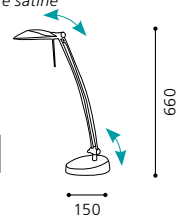

CAVO + KINGSTON 1 + CAREN

01 89347 - CAVO

Tischleuchte; Stahl, Alu, chrom, weiß glänzend
table lamp; steel, aluminium, chrome, shiny white
lampe de table; acier, aluminium, chrome, blanc brillant

B 360, H 400

9 002759 893477

G9 1x 40W

inklusive Leuchtmittel | bulbs included | ampoules comprises

02 89345 - CAVO

Tischleuchte; Stahl, Alu, chrom
table lamp; steel, aluminium, chrome
lampe de table; acier, aluminium, chrome

B 360, H 400

9 002759 893453

G9 1x 40W

inklusive Leuchtmittel | bulbs included | ampoules comprises

03 89346 - CAVO

Tischleuchte; Stahl, Alu, chrom, schwarz
table lamp; steel, aluminium, chrome, black
lampe de table; acier, aluminium, chrome, noir

B 360, H 400

9 002759 893460

G9 1x 40W

inklusive Leuchtmittel | bulbs included | ampoules comprises

04 87207 - KINGSTON 1

Tischleuchte; Stahl, nickel-matt / Glas satiniert
table lamp; steel, nickel matt / satinated glass
lampe de table; acier, nickel mat / verre satiné

H 660; Base: Ø 150

9 002759 872076

G9 1x 40W

GL1048, GL1091

inklusive Leuchtmittel | bulbs included | ampoules comprises

05 91481 - CAREN

Tischleuchte; Stahl, nickel-matt / Glas satiniert
table lamp; steel, nickel matt / satinated glass
lampe de table; acier, nickel mat / verre satiné

H 500

9 002759 914813

G9 1x 40W

GL-975, GL1091

inklusive Leuchtmittel | bulbs included | ampoules comprises

06 91482 - CAREN

Tischleuchte; Stahl, chrom / Glas satiniert
table lamp; steel, chrome / satinated glass
lampe de table; acier, chrome / verre satiné

H 500

9 002759 914820

G9 1x 40W

GL-975, GL1091

inklusive Leuchtmittel | bulbs included | ampoules comprises

07 91535 - CAREN

Tischleuchte; Stahl, chrom / Glas satiniert, klar
table lamp; steel, chrome / satinated glass, clear
lampe de table; acier, chrome / verre satiné, clair

L 350, H 500

9 002759 915353

G9 1x 40W