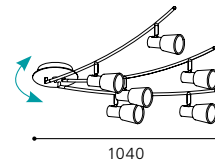

08 90004 - GINO

Wand-/ Deckenleuchte; Stahl, nickel-matt / Glas lackiert
wall / ceiling lamp; steel, nickel matt / coated glass
applique / plafonnier; acier, nickel mat / verre laqué

L 1040

E14 6x 9W