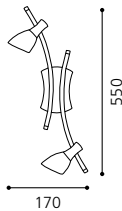

ONA 1 + ONA

01 87357 - ONA 1

Wandleuchte; Stahl, Metallguss, nickel-matt / Glas geätzt
wall lamp; steel, cast metal, nickel matt / corroded glass
applique; acier, métal moulé, nickel mat / verre rouillé

L 170, B 75

9 002759 873578

G9

1x 40W

GL1362

inklusive Leuchtmittel | bulbs included | ampoules comprises

02 87364 - ONA

Wand-/ Deckenleuchte; Stahl, nickel-matt / Glas geätzt
wall / ceiling lamp; steel, nickel matt / corroded glass
applique / plafonnier; acier, nickel mat / verre rouillé

L 550, B 170

9 002759 873646

G9

2x 40W

GL1362

inklusive Leuchtmittel | bulbs included | ampoules comprises

03 87365 - ONA

Wand-/ Deckenleuchte; Stahl, nickel-matt / Glas geätzt
wall / ceiling lamp; steel, nickel matt / corroded glass
applique / plafonnier; acier, nickel mat / verre rouillé

L 775, B 200

9 002759 873653

G9

3x 40W

GL1362

inklusive Leuchtmittel | bulbs included | ampoules comprises

04 87366 - ONA

Wand-/ Deckenleuchte; Stahl, nickel-matt / Glas geätzt
wall / ceiling lamp; steel, nickel matt / corroded glass
applique / plafonnier; acier, nickel mat / verre rouillé

L 1115, B 260

9 002759 873660

G9

4x 40W

GL1362

inklusive Leuchtmittel | bulbs included | ampoules comprises

05 87367 - ONA

Wand-/ Deckenleuchte; Stahl, nickel-matt / Glas geätzt
wall / ceiling lamp; steel, nickel matt / corroded glass
applique / plafonnier; acier, nickel mat / verre rouillé

L 1130, B 790

9 002759 873677

G9

6x 40W

GL1362

inklusive Leuchtmittel | bulbs included | ampoules comprises