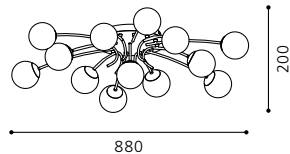

02 91216 - GAMBO

Wand-/ Deckenleuchte; Stahl, chrom / Glas opal
wall / ceiling lamp; steel, chrome / opal glass
applique / plafonnier; acier, chrome / verre opale
Ø 880, A 200

G9

13x 25W

GL2527

inklusive Leuchtmittel | bulbs included | ampoules comprises

03 90461 - GAMBO

Wand-/ Deckenleuchte; Stahl, chrom / Glas opal
wall / ceiling lamp; steel, chrome / opal glass
applique / plafonnier; acier, chrome / verre opale
Ø 680, A 200

G9

7x 25W