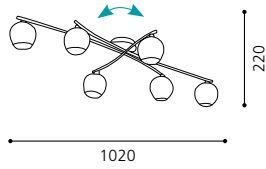

IMELA + LUCIA 2

01 92036 - IMELA

Wand-/ Deckenleuchte; Stahl, chrom / Kristall
wall / ceiling lamp; steel, chrome / crystal
applique / plafonnier; acier, chrome / cristal
L 1020, B 220, A 160

ET1208
inklusive Leuchtmittel | bulbs included | ampoules comprises

02 92035 - IMELA

Wand-/ Deckenleuchte; Stahl, chrom / Kristall
wall / ceiling lamp; steel, chrome / crystal
applique / plafonnier; acier, chrome / cristal
Ø 640, A 145