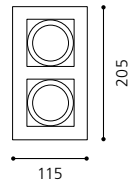

BURN + TERNI

01 87014 - BURN

Einbauspot; Stahl, nickel-matt, schwarz
recessed spot; steel, nickel matt, black
spot encastrable; acier, nickel mat, noir

L 115, B 115, A 4, ET 96

GU10

1x 50W

Ø 84

inklusive Leuchtmittel | bulbs included | ampoules comprises

02 87013 - BURN

Einbauspot; Stahl, nickel-matt, schwarz
recessed spot; steel, nickel matt, black
spot encastrable; acier, nickel mat, noir

L 205, B 115, A 4, ET 96

GU10

2x 50W

175 x 84

inklusive Leuchtmittel | bulbs included | ampoules comprises

03 87012 - BURN

Einbauspot; Stahl, nickel-matt, schwarz
recessed spot; steel, nickel matt, black
spot encastrable; acier, nickel mat, noir

L 295, B 115, A 4, ET 96

GU10

3x 50W

265 x 84

inklusive Leuchtmittel | bulbs included | ampoules comprises

04 87011 - BURN

Einbauspot; Stahl, nickel-matt, schwarz
recessed spot; steel, nickel matt, black
spot encastrable; acier, nickel mat, noir

L 205, B 205, A 4, ET 96

GU10

4x 50W

175 x 175

inklusive Leuchtmittel | bulbs included | ampoules comprises

05 90054 - TERNI

Einbauspot; Stahl, Alu gebürstet
recessed spot; steel, aluminium brushed
spot encastrable; acier, aluminium brossé

L 95, B 95, A 4, ET 85

GU10

1x 35W

85 x 85

inklusive Leuchtmittel | bulbs included | ampoules comprises

RECESSED AND SURFACE | BURN + TERNI

Alle Leuchten auf dieser Seite sind beliebig schwenkbar.

All lamps on this page are adjustable at will.

Tous les lampes sur cette page sont réglables au choix.

Einfache Montage dank praktischer Klemmen.

Easy installation due to practical clips.

Installation simple grâce aux clips pratiques.