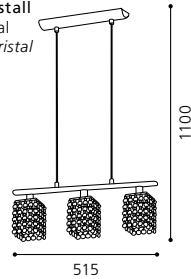

03 85329 - PYTON

Hängeleuchte; Stahl, chrom / Kristall
pendant lamp; steel, chrome / crystal
lampe suspension; acier, chrome / cristal
L 515, B 75, H 1100