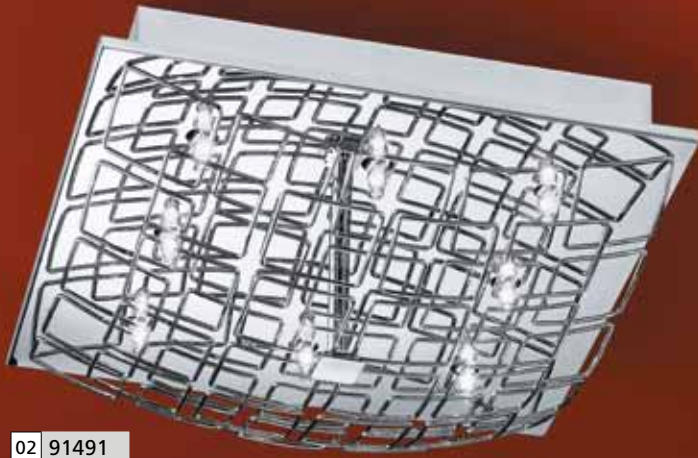

inklusive Leuchtmittel | bulbs included | *ampoules comprises*

06 90521 - CROMER

Deckenleuchte; Stahl, chrom
ceiling lamp; steel, chrome
plafonnier; acier, chrome

Ø 350, A 140

G9 8x 25W

inklusive Leuchtmittel | bulbs included | *ampoules comprises*