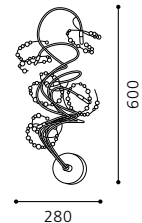

04 86906 - FIGARO

Wandleuchte; Stahl, chrom, nickel-matt / Kristall
wall lamp; steel, chrome, nickel matt / crystal
applique; acier, chrome, nickel mat / cristal
L 280, H 600, A 300

GL1161
inklusive Leuchtmittel | bulbs included | ampoules comprises

05 86907 - FIGARO

Tischleuchte; Stahl, chrom, nickel-matt / Kristall
table lamp; steel, chrome, nickel matt / crystal
lampe de table; acier, chrome, nickel mat / cristal
H 400, Ø 300