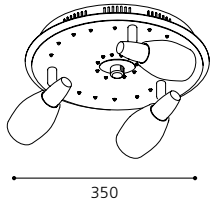

COLEGNO + AMIGO

01 90606 - COLEGNO

Deckenleuchte; Alu gebürstet, Stahl, chrom
ceiling lamp; aluminium brushed, steel, chrome
plafonnier; aluminium brossé, acier, chrome

L 295, B 295

inklusive Leuchtmittel | bulbs included | ampoules comprises

02 90604 - COLEGNO

Deckenleuchte; Stahl, nickel-matt, chrom / Glas opal
ceiling lamp; steel, nickel matt, chrome / opal glass
plafonnier; acier, nickel mat, chrome / verre opale

Ø 350

GL2338

inklusive Leuchtmittel | bulbs included | ampoules comprises

03 90603 - COLEGNO

Deckenleuchte; Stahl, nickel-matt, chrom /
Glas Wischtechnik, weiß
ceiling lamp; steel, nickel matt, chrome /
wipe technique glass, white
plafonnier; acier, nickel mat, chrome /
verre technique à l'essuyé, blanc

Ø 350

GL2180

inklusive Leuchtmittel | bulbs included | ampoules comprises

04 90605 - COLEGNO

Deckenleuchte; Stahl, nickel-matt, chrom / Glas satiniert, klar
ceiling lamp; steel, nickel matt, chrome / satinated glass, clear
plafonnier; acier, nickel mat, chrome / verre satiné, clair

L 295, B 295

GL2420, ET0228

inklusive Leuchtmittel | bulbs included | ampoules comprises

05 90771 - AMIGO

Deckenleuchte; Stahl, chrom / Glas opal
ceiling lamp; steel, chrome / opal glass
plafonnier; acier, chrome / verre opale

Ø 315, A 125

GL2414

inklusive Leuchtmittel | bulbs included | ampoules comprises

06 90747 - AMIGO

Wand-/ Deckenleuchte; Stahl, chrom / Glas opal
wall / ceiling lamp; steel, chrome / opal glass
applique / plafonnier; acier, chrome / verre opale

L 535, B 105

GL2281

inklusive Leuchtmittel | bulbs included | ampoules comprises

MULTI

Unterschiedliche Lichtstimmungen lassen sich bequem über einen herkömmlichen Lichtschalter steuern (Details siehe Seite 794).