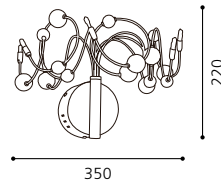

inklusive Leuchtmittel | bulbs included | ampoules comprises