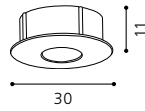

01 88944 - ARON

Einbauspots; Kunststoff, nickel-matt
recessed spot; plastic, nickel matt
spot encastrable; plastique, nickel mat
H 11, Ø 30

inklusive Leuchtmittel | bulbs included | ampoules comprises

02 89348 - RODEO

Einbauspots; Aluguss
recessed spot; cast aluminium
spot encastrable; aluminium moulé
Ø 45, ET 30