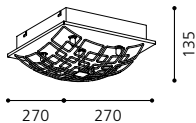

CROMER 1 + CROMER

01 91489 - CROMER 1

Deckenleuchte; Stahl, chrom
ceiling lamp; steel, chrome
plafonnier; acier, chrome

L 270, H 270, A 135

G9 4x 40W

inklusive Leuchtmittel | bulbs included | *ampoules comprises*

02 91491 - CROMER 1

Deckenleuchte; Stahl, chrom
ceiling lamp; steel, chrome
plafonnier; acier, chrome

L 370, H 370, A 135

G9 8x 25W

inklusive Leuchtmittel | bulbs included | *ampoules comprises*

03 91085 - CROMER

Deckenleuchte; Stahl, chrom
ceiling lamp; steel, chrome
plafonnier; acier, chrome

Ø 350, A 140

G9 8x 25W

inklusive Leuchtmittel | bulbs included | *ampoules comprises*

04 90148 - CROMER

Deckenleuchte; Stahl, chrom
ceiling lamp; steel, chrome
plafonnier; acier, chrome

Ø 500, A 170

G9 12x 25W

inklusive Leuchtmittel | bulbs included | *ampoules comprises*

05 90149 - CROMER

Deckenleuchte; Stahl, chrom
ceiling lamp; steel, chrome
plafonnier; acier, chrome

Ø 500, A 170

G9 12x 25W

inklusive Leuchtmittel | bulbs included | *ampoules comprises*

06 90521 - CROMER

Deckenleuchte; Stahl, chrom
ceiling lamp; steel, chrome
plafonnier; acier, chrome

Ø 350, A 140

G9 8x 25W

inklusive Leuchtmittel | bulbs included | *ampoules comprises*