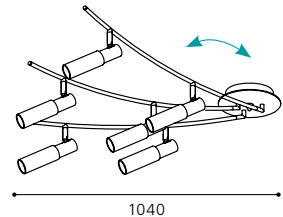

GL2188
inklusive Leuchtmittel | bulbs included | ampoules comprises