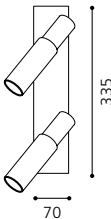

03 90313 - TRAPANI

Wand-/ Deckenleuchte; Stahl, antik-braun /
Glas Wischtechnik, champagner
wall / ceiling lamp; steel, brown antique /
wipe technique glass, champagner
applique / plafonnier; acier, marron antique /
verre technique à l'essuyé, champagne

L 335, B 70