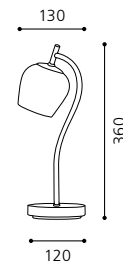

04 91575 - CARDA

Tischleuchte; Stahl, chrom / Glas opal
table lamp; steel, chrome / opal glass
lampe de table; acier, chrome / verre opale

L 130, H 360; Base: Ø 120

G9

1x 40W

GL2684

inklusive Leuchtmittel | bulbs included | ampoules comprises