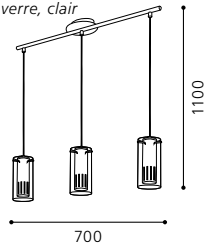

02 91327 - PINTO 1

Hängeleuchte; Stahl, chrom / Glas, klar
pendant lamp; steel, chrome / glass, clear
lampe suspension; acier, chrome / verre, clair

L 700, H 1100

GU10 3x 50W

GL2649, ET0900

inklusive Leuchtmittel | bulbs included | ampoules comprises