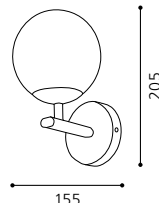

GL1758
inklusive Leuchtmittel | bulbs included | ampoules comprises

06 88199 - PALERMO

Wandleuchte; Stahl, nickel-matt / Glas opal
wall lamp; steel, nickel matt / opal glass
applique; acier, nickel mat / verre opale

L 100, H 170, A 130