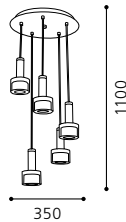

FABIANA

01 90577 - FABIANA

Hängeleuchte; Stahl, chrom / Glas satiniert, klar
pendant lamp; steel, chrome / satinated glass, clear
lampe suspension; acier, chrome / verre satiné, clair

H 1100, Ø 350

G9 5x 40W

GL2533

inklusive Leuchtmittel | bulbs included | ampoules comprises