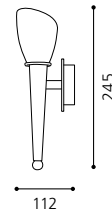

9 002759 87534 3

G9

1x 40W

GL1767

inklusive Leuchtmittel | bulbs included | ampoules comprises