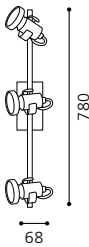

TUKON

01 86011 - TUKON

Wandleuchte; Stahl, nickel-matt
wall lamp; steel, nickel matt
applique; acier, nickel mat

L 115, B 50

9 002759 860110

GU10

1x 50W

ET0372

inklusive Leuchtmittel | bulbs included | ampoules comprises

02 86012 - TUKON

Wand-/ Deckenleuchte; Stahl, nickel-matt
wall / ceiling lamp; steel, nickel matt
applique / plafonnier; acier, nickel mat

L 530, B 68

9 002759 860127

GU10

2x 50W

ET0372

inklusive Leuchtmittel | bulbs included | ampoules comprises

03 86013 - TUKON

Wand-/ Deckenleuchte; Stahl, nickel-matt
wall / ceiling lamp; steel, nickel matt
applique / plafonnier; acier, nickel mat

L 780, B 68

9 002759 860134

GU10

3x 50W

ET0372

inklusive Leuchtmittel | bulbs included | ampoules comprises

04 86014 - TUKON

Wand-/ Deckenleuchte; Stahl, nickel-matt
wall / ceiling lamp; steel, nickel matt
applique / plafonnier; acier, nickel mat

L 1070, B 68

9 002759 860141

GU10

4x 50W

ET0372

inklusive Leuchtmittel | bulbs included | ampoules comprises

05 86015 - TUKON

Wand-/ Deckenleuchte; Stahl, nickel-matt
wall / ceiling lamp; steel, nickel matt
applique / plafonnier; acier, nickel mat

L 1840, B 68

9 002759 860158

GU10

6x 50W

ET0372

inklusive Leuchtmittel | bulbs included | ampoules comprises