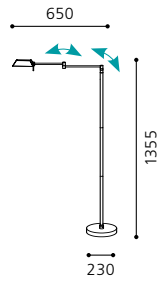

L 650, H 1355; Base: Ø 230

9 002759 915254

G9

1x 40W

inklusive Leuchtmittel | bulbs included | ampoules comprises

01 91521

TOUCH ME

02 91518