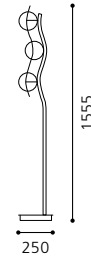

GL1758, GL2284

inklusive Leuchtmittel | bulbs included | ampoules comprises

02 89593