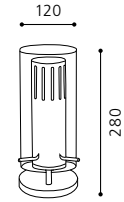

03 91328 - PINTO 1

Tischleuchte; Stahl, chrom / Glas, klar
 table lamp; steel, chrome / glass, clear
 lampe de table; acier, chrome / verre, clair

H 280, Ø 120

GU10 1x 50W

GL2649, ET0900

inklusive Leuchtmittel | bulbs included | ampoules comprises