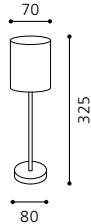

H 325, Ø 70; Base: Ø 80

9 002759 913328

90257

inklusive Leuchtmittel | bulbs included | ampoules comprises

80

05 82306 - SLIM

Tischleuchte; Stahl, messing-matt / Glas, weiß
table lamp; steel, brass matt / glass, white
lampe de table; acier, laiton mat / verre, blanc