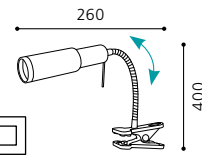

GL1810

inklusive Leuchtmittel | bulbs included | ampoules comprises

08 87987 - SAMANTA

Wandleuchte; Stahl, nickel-matt / Glas satiniert, klar
wall lamp; steel, nickel matt / satinated glass, clear
applique; acier, nickel mat / verre satiné, clair

L 70, H 350, A 287

E14 1x 9W