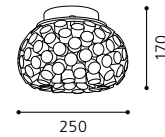

01 89062 - REBELL

Hängeleuchte; Alu gebürstet / Kristallfolie, weiß
pendant lamp; aluminium brushed / crystal foil, white
lampe suspension; aluminium brosse / film de cristal, blanc

H 1100, Ø 250

E27 1x 60W

S-2039

04 89065 - REBELL

Wand-/ Deckenleuchte; Alu gebürstet / Kristallfolie, weiß
wall / ceiling lamp; aluminium brushed / crystal foil, white
applique / plafonnier; aluminium brosse / film de cristal, blanc

H 170, Ø 250

E27 1x 60W

S-2039, GL2007

02 89063 - REBELL

Hängeleuchte; Alu gebürstet / Kristallfolie, weiß
pendant lamp; aluminium brushed / crystal foil, white
lampe suspension; aluminium brosse / film de cristal, blanc

H 1100, Ø 400

E27 1x 100W

S-2040

05 89066 - REBELL

Tischleuchte; Alu gebürstet / Kristallfolie, weiß
table lamp; aluminium brushed / crystal foil, white
lampe de table; aluminium brosse / film de cristal, blanc

H 410, Ø 250; Base: Ø 155

E27 1x 60W

S-2039

03 89064 - REBELL

Hängeleuchte; Alu gebürstet / Kristallfolie, weiß
pendant lamp; aluminium brushed / crystal foil, white
lampe suspension; aluminium brosse / film de cristal, blanc

L 1010, B 250, H 1100

E27 3x 60W

S-2039

06 89067 - REBELL

Stehleuchte; Alu gebürstet / Kristallfolie, weiß
floor lamp; aluminium brushed / crystal foil, white
lampadaire; aluminium brosse / film de cristal, blanc

H 1480, Ø 400; Base: Ø 252

E27 1x 100W

S-2040

Außergewöhnliche
Leuchterserie mit besonderem
Aluschirm und effektvoller
Kristallfolie

Extraordinary lighting series
including a unique aluminium
shade and attractive crystal foil.

Série de luminaires extraordinaires
avec un abat-jour particulier et une
éblouissante feuille cristal.