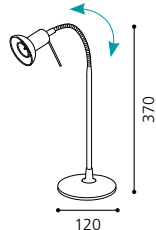

BENGA + TORELLO + COPO 1

01 87245 - BENGA

Tischleuchte; Stahl, nickel-matt, chrom / Glas opal
table lamp; steel, nickel matt, chrome / opal glass
lampe de table; acier, nickel mat, chrome / verre opale

H 370; Base: Ø 120

9 002759 187245 8

G9

1x 40W

GL-872

inklusive Leuchtmittel | bulbs included | ampoules comprises

02 90972 - TORELLO

Tischleuchte; Stahl, nickel-matt, chrom / Glas satiniert
table lamp; steel, nickel matt, chrome / satinated glass
lampe de table; acier, nickel mat, chrome / verre satiné

H 370; Base: Ø 120

9 002759 190972 7

GU10

1x 50W

GL-515

inklusive Leuchtmittel | bulbs included | ampoules comprises

03 91478 - COPO 1

Tischleuchte; Stahl, chrom
table lamp; steel, chrome
lampe de table; acier, chrome

L 600, H 450

9 002759 191478 3

GU10

1x 35W

inklusive Leuchtmittel | bulbs included | ampoules comprises

04 91479 - COPO 1

Tischleuchte; Stahl, nickel-matt
table lamp; steel, nickel matt
lampe de table; acier, nickel mat

L 600, H 450

9 002759 191479 0

GU10

1x 35W

inklusive Leuchtmittel | bulbs included | ampoules comprises