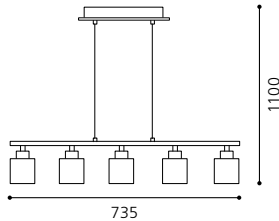

02 85134 - TENNO

Hängeleuchte; Stahl, antik-braun / Kristallglas
pendant lamp; steel, brown antique / crystal glass
lampe suspension; acier, marron antique / verre de cristal

L 735, B 70, H 1100

G9 5x 40W

GL-855

inklusive Leuchtmittel | bulbs included | ampoules comprises

03 85132 - TENNO

Deckenleuchte; Stahl, antik-braun / Kristallglas
ceiling lamp; steel, brown antique / crystal glass
plafonnier; acier, marron antique / verre de cristal

L 480, B 70, H 185

G9 3x 40W