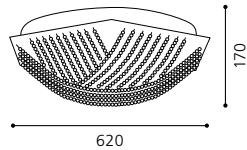

GL2304
inklusive Leuchtmittel | bulbs included | ampoules comprises

03 90517 - ORNELLA

Deckenleuchte; Stahl, chrom / Kristall
ceiling lamp; steel, chrome / crystal
plafonnier; acier, chrome / cristal

Ø 450, A 240