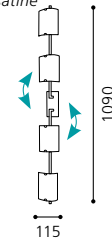

GL-810

inklusive Leuchtmittel | bulbs included | ampoules comprises