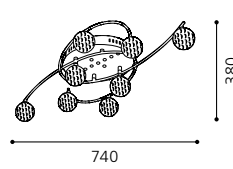

06 91579 - BAREGA 1

Deckenleuchte; Stahl, chrom / Alu, Glas, klar
ceiling lamp; steel, chrome / aluminium, glass, clear
plafonnier; acier, chrome / aluminium, verre, clair

L 740, B 380

white

GL2675

inklusive Leuchtmittel | bulbs included | ampoules comprises