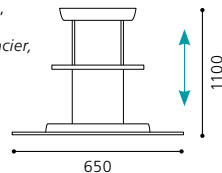

02 90816 - RUFO

Hängeleuchte; Alu, Stahl, chrom / Glas satiniert, klar
pendant lamp; aluminium, steel, chrome / satinated glass, clear
lampe suspension; aluminium, acier, chrome / verre satiné, clair

L 650, H 1100

LED
1x 16,32W 333 lm
(51 LED)