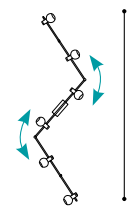

GL2338

inklusive Leuchtmittel | bulbs included | ampoules comprises