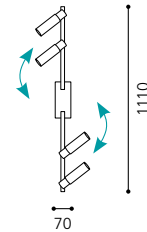

GL1810

inklusive Leuchtmittel | bulbs included | ampoules comprises

07 88229 - SAMANTA

Klemmleuchte; Stahl, nickel-matt / Glas satiniert, klar
clip lamp; steel, nickel matt / satinated glass, clear
lampe à clipper; acier, nickel mat / verre satiné, clair

L 260, H 400

E14 1x 9W