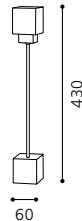

G9 1x 40W

GL-855

inklusive Leuchtmittel | bulbs included | ampoules comprises