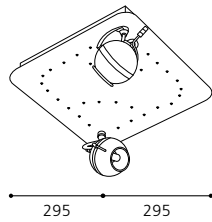

COLEGNO + AMIGO

01 90606 - COLEGNO

Deckenleuchte; Alu gebürstet, Stahl, chrom
ceiling lamp; aluminium brushed, steel, chrome
plafonnier; aluminium brossé, acier, chrome

L 295, B 295

inklusive Leuchtmittel | bulbs included | ampoules comprises

02 90604 - COLEGNO

Deckenleuchte; Stahl, nickel-matt, chrom / Glas opal
ceiling lamp; steel, nickel matt, chrome / opal glass
plafonnier; acier, nickel mat, chrome / verre opale

Ø 350