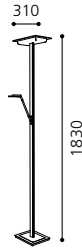

LACERTA 1

01 91057 - LACERTA 1

Stehleuchte; Stahl, weiß glänzend, chrom / Glas geätzt
floor lamp; steel, shiny white, chrome / corroded glass
lampadaire; acier, blanc brillant, chrome / verre rouillé

L 310, B 210, H 1830

9 4002759 91057 0

6x 4,76W 1260 lm
1x 4,76W 210 lm

GL2513, GL2531

inklusive Leuchtmittel | bulbs included | ampoules comprises

02 91058 - LACERTA 1

Stehleuchte; Alu gebürstet, Stahl, chrom / Glas geätzt
floor lamp; aluminium brushed, steel, chrome / corroded glass
lampadaire; aluminium brossé, acier, chrome / verre rouillé

L 310, B 210, H 1830

9 4002759 91058 7

6x 4,76W 1260 lm
1x 4,76W 210 lm

GL2513, GL2531

inklusive Leuchtmittel | bulbs included | ampoules comprises