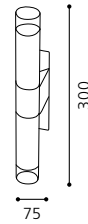

G9 2x 40W

GL-843

inklusive Leuchtmittel | bulbs included | *ampoules comprises*