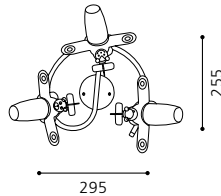

E14 3x 9W

GL1570

inklusive Leuchtmittel | bulbs included | ampoules comprises

03 83579 - SUSI

Hängeleuchte; Holz, Stahl, bunt
pendant lamp; wood, steel, coloured
lampe suspension; bois, acier, coloré

L 330, B 304, H 1100