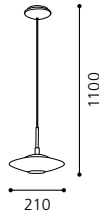

01 91593 - MELINA

Hängeleuchte; Stahl, chrom / Glas opal
 pendant lamp; steel, chrome / opal glass
lampe suspension; acier, chrome / verre opale

H 1100, Ø 210

G9

1x 40W

GL1941

inklusive Leuchtmittel | bulbs included | ampoules comprises