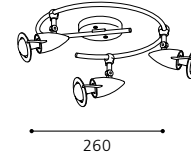

LYDIA

01 82411 - LYDIA

Wandleuchte; Stahl, Kunststoff, silber / klar
wall lamp; steel, plastic, silver / clear
applique; acier, plastique, argent / clair
Ø 85

DIV547

04 82414 - LYDIA

Wand-/ Deckenleuchte; Stahl, Kunststoff, silber / klar
wall / ceiling lamp; steel, plastic, silver / clear
applique / plafonnier; acier, plastique, argent / clair
Ø 260

DIV547

02 85155 - LYDIA

Klemmleuchte; Stahl, Kunststoff, silber / klar
clip lamp; steel, plastic, silver / clear
lampe à clipper; acier, plastique, argent / clair

L 90, H 180

DIV547

05 82413 - LYDIA

Wand-/ Deckenleuchte; Stahl, Kunststoff, silber / klar
wall / ceiling lamp; steel, plastic, silver / clear
applique / plafonnier; acier, plastique, argent / clair

L 600

DIV547

03 82412 - LYDIA

Wand-/ Deckenleuchte; Stahl, Kunststoff, silber / klar
wall / ceiling lamp; steel, plastic, silver / clear
applique / plafonnier; acier, plastique, argent / clair

L 420

DIV547