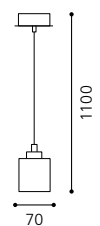

TANGA 1

01 86566 - TANGA 1

Hängeleuchte; Stahl, nickel-matt / Glas satiniert, klar
pendant lamp; steel, nickel matt / satinated glass, clear
lampe suspension; acier, nickel mat / verre satiné, clair

L 735, B 70, H 1100

9 002759 865665

G9

5x 40W

GL1088

inklusive Leuchtmittel | bulbs included | ampoules comprises

02 88876 - TANGA 1

Hängeleuchte; Stahl, nickel-matt / Glas satiniert, klar
pendant lamp; steel, nickel matt / satinated glass, clear
lampe suspension; acier, nickel mat / verre satiné, clair

L 295, B 295, H 1100

9 002759 888763

G9

5x 40W

GL1088

inklusive Leuchtmittel | bulbs included | ampoules comprises

03 86565 - TANGA 1

Hängeleuchte; Stahl, nickel-matt / Glas satiniert, klar
pendant lamp; steel, nickel matt / satinated glass, clear
lampe suspension; acier, nickel mat / verre satiné, clair

L 465, B 70, H 1100

9 002759 865658

G9

3x 40W

GL1088

inklusive Leuchtmittel | bulbs included | ampoules comprises

04 86564 - TANGA 1

Hängeleuchte; Stahl, nickel-matt / Glas satiniert, klar
pendant lamp; steel, nickel matt / satinated glass, clear
lampe suspension; acier, nickel mat / verre satiné, clair

L 70, B 70, H 1100, Base: L 97, B 97

9 002759 865641

G9

1x 40W

GL1088

inklusive Leuchtmittel | bulbs included | ampoules comprises

05 86568 - TANGA 1

Wandleuchte; Stahl, nickel-matt / Glas satiniert, klar
wall lamp; steel, nickel matt / satinated glass, clear
applique; acier, nickel mat / verre satiné, clair

B 70, H 140

9 002759 865689

G9

1x 40W

GL1088

inklusive Leuchtmittel | bulbs included | ampoules comprises