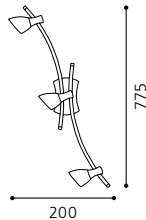

GL1362

inklusive Leuchtmittel | bulbs included | ampoules comprises

04 87366 - ONA

Wand-/ Deckenleuchte; Stahl, nickel-matt / Glas geätzt
wall / ceiling lamp; steel, nickel matt / corroded glass
applique / plafonnier; acier, nickel mat / verre rouillé

L 1115, B 260

9 002759 873660

G9

4x 40W