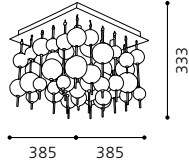

MORFEO

01 89158 - MORFEO

Deckenleuchte; Stahl, chrom /
Glas, irisierend, chrom, klar, weiß
ceiling lamp; steel, chrome /
glass, iridescent, chrome, clear, white
plafonnier; acier, chrome /
verre, irisé, chrome, clair, blanc

L 385, B 385, H 333

G9 5x 40W

GL1913, GL1914, GL1915, GL1916, GL1917, GL1918,
GL1919, GL1920, GL1921, GL-819

inklusive Leuchtmittel | bulbs included | ampoules comprises

02 89159 - MORFEO

Deckenleuchte; Stahl, chrom /
Glas, irisierend, chrom, klar, weiß
ceiling lamp; steel, chrome /
glass, iridescent, chrome, clear, white
plafonnier; acier, chrome /
verre, irisé, chrome, clair, blanc

L 550, B 550, H 333

G9 9x 40W