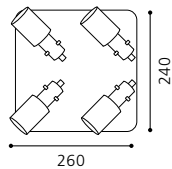

inklusive Leuchtmittel | bulbs included | ampoules comprises

04 88381 - SINES

Wand-/ Deckenleuchte; Alu gebürstet, Stahl, chrom
wall / ceiling lamp; aluminium brushed, steel, chrome
applique / plafonnier; aluminium brossé, acier, chrome
L 750, B 120