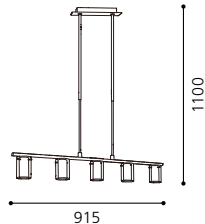

GL1260, GL2257, ET0522

inklusive Leuchtmittel | bulbs included | ampoules comprises

04 90093 - LAS VEGAS 1

Wandleuchte; Stahl, nickel-matt / Glas satiniert, klar
wall lamp; steel, nickel matt / satinated glass, clear
applique; acier, nickel mat / verre satiné, clair

L 305, H 155

G9 2x 40W