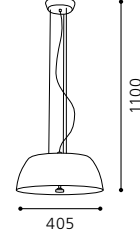

RYAN

01 90369 - RYAN

Hängeleuchte; Stahl, schwarz / Glas satiniert, klar
pendant lamp; steel, black / satinated glass, clear
lampe suspension; acier, noir / verre satiné, clair

H 1100, Ø 405

E27 2x 60W
GL2353

04 90366 - RYAN

Hängeleuchte; Stahl, weiß / Glas satiniert, klar
pendant lamp; steel, white / satinated glass, clear
lampe suspension; acier, blanc / verre satiné, clair

H 1100, Ø 405

E27 2x 60W
GL2353

02 90371 - RYAN

Tischleuchte; Stahl, schwarz
table lamp; steel, black
lampe de table; acier, noir

H 410, Ø 335; Base: Ø 225

E14 3x 60W

05 90367 - RYAN

Tischleuchte; Stahl, weiß
table lamp; steel, white
lampe de table; acier, blanc

H 410, Ø 335; Base: Ø 225

E14 3x 60W

03 90372 - RYAN

Stehleuchte; Stahl, schwarz
floor lamp; steel, black
lampadaire; acier, noir

H 1370, Ø 405; Base: Ø 350

E27 2x 60W

06 90368 - RYAN

Stehleuchte; Stahl, weiß
floor lamp; steel, white
lampadaire; acier, blanc

H 1370, Ø 405; Base: Ø 350

E27 2x 60W

Moderne Leuchtenserie mit
speziellem Textilkabel.

Contemporary lighting series with
a special textile cable.

Série de luminaires modernes avec
un câble textile extraordinaire.

01 04