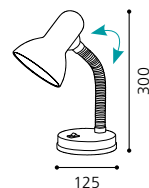

05 9229 - BASIC

Tischleuchte; Kunststoff, Stahl, weiß
table lamp; plastic, steel, white
lampe de table; plastique, acier, blanc
H 300, Base: Ø 125