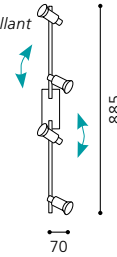

05 90835 - ERIDAN

Wand-/ Deckenleuchte; Stahl, chrom, weiß glänzend
wall / ceiling lamp; steel, chrome, shiny white
applique / plafonnier; acier, chrome, blanc brillant

L 885, B 70

inklusive Leuchtmittel | bulbs included | ampoules comprises

06 90836 - ERIDAN

Wand-/ Deckenleuchte; Stahl, chrom, weiß glänzend
wall / ceiling lamp; steel, chrome, shiny white
applique / plafonnier; acier, chrome, blanc brillant

L 1700, B 70