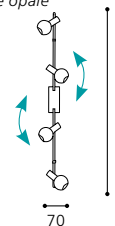

01 90286 - SESTO

Wand-/ Deckenleuchte; Stahl, nickel-matt / Glas opal
wall / ceiling lamp; steel, nickel matt / opal glass
applique / plafonnier; acier, nickel mat / verre opale

L 165, B 70

E14

1x 9W

GL2338

inklusive Leuchtmittel | bulbs included | ampoules comprises

02 90287 - SESTO

Wand-/ Deckenleuchte; Stahl, nickel-matt / Glas opal
wall / ceiling lamp; steel, nickel matt / opal glass
applique / plafonnier; acier, nickel mat / verre opale

L 335, B 70

E14

2x 9W

GL2338

inklusive Leuchtmittel | bulbs included | ampoules comprises

03 90288 - SESTO

Wand-/ Deckenleuchte; Stahl, nickel-matt / Glas opal
wall / ceiling lamp; steel, nickel matt / opal glass
applique / plafonnier; acier, nickel mat / verre opale

L 460, B 70

E14

3x 9W

GL2338

inklusive Leuchtmittel | bulbs included | ampoules comprises

04 90289 - SESTO

Wand-/ Deckenleuchte; Stahl, nickel-matt / Glas opal
wall / ceiling lamp; steel, nickel matt / opal glass
applique / plafonnier; acier, nickel mat / verre opale

L 260, B 240

E14

4x 9W

GL2338

inklusive Leuchtmittel | bulbs included | ampoules comprises

05 90291 - SESTO

Deckenleuchte; Stahl, nickel-matt / Glas opal
ceiling lamp; steel, nickel matt / opal glass
plafonnier; acier, nickel mat / verre opale

L 890, A 205

E14

4x 9W

GL2338

inklusive Leuchtmittel | bulbs included | ampoules comprises

06 90293 - SESTO

Wand-/ Deckenleuchte; Stahl, nickel-matt / Glas opal
wall / ceiling lamp; steel, nickel matt / opal glass
applique / plafonnier; acier, nickel mat / verre opale

L 1110, B 70

E14

4x 9W

GL2338

inklusive Leuchtmittel | bulbs included | ampoules comprises

07 90294 - SESTO

Wand-/ Deckenleuchte; Stahl, nickel-matt / Glas opal
wall / ceiling lamp; steel, nickel matt / opal glass
applique / plafonnier; acier, nickel mat / verre opale

L 2300

E14

6x 9W

GL2338