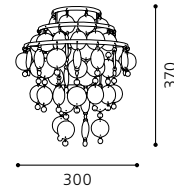

04 90034 - CHIPSY

Wandleuchte; Stahl, chrom / Muschel, perlmutt, Kristall
wall lamp; steel, chrome / shell, pearly, crystal
applique; acier, chrome / coquillage, nacré, cristal
L 300, H 370, A 160

ET0895