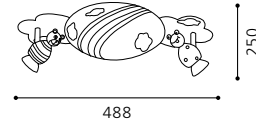

GL1737

inklusive GU10 Leuchtmittel | GU10 bulbs included |
GU10 ampoules comprises