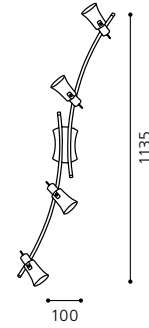

04 90404 - BUSTO

Wand-/ Deckenleuchte; Stahl,
nickel-matt / Glas satiniert, lackiert
wall / ceiling lamp; steel,
nickel matt / satinated, coated glass
*applique / plafonnier; acier,
nickel mat / verre satiné, laqué*

L 1135, B 100

9 002759 904043

G9 4x 40W

GL2357

inklusive Leuchtmittel | bulbs included | ampoules comprises