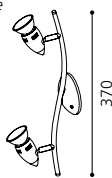

370

inklusive Leuchtmittel | bulbs included | ampoules comprises

03 24726 - MAGNUM

Wand-/ Deckenleuchte; Stahl, nickel-matt, chrom
wall / ceiling lamp; steel, nickel matt, chrome
applique / plafonnier; acier, nickel mat, chrome

L 315, B 295