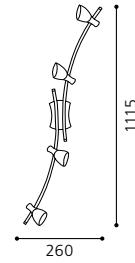

04 87481 - ONA

Wand-/ Deckenleuchte; Stahl, antik-braun / Glas, champagner
wall / ceiling lamp; steel, brown antique / glass, champagner
applique / plafonnier; acier, marron antique / verre, champagne

L 1115, B 260

9 002759 874810

G9 4x 40W

GL1363

inklusive Leuchtmittel | bulbs included | ampoules comprises