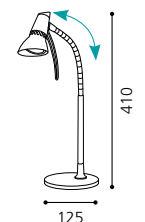

inklusive Leuchtmittel | bulbs included | ampoules comprises