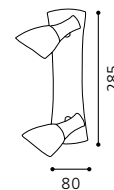

ONA 1

01 87357 - ONA 1

Wandleuchte; Stahl, Metallguss,
nickel-matt / Glas geätzt
wall lamp; steel, cast metal,
nickel matt / corroded glass
applique; acier, métal moulé,
nickel mat / verre rouillé

L 170, B 75

9 002759 873578

G9 1x 40W

GL1362

inklusive Leuchtmittel | bulbs included | ampoules comprises

04 87361 - ONA 1

Wandleuchte; Stahl, Metallguss,
antik-braun / Glas, champagner
wall lamp; steel, cast metal,
brown antique / glass, champagner
applique; acier, métal moulé,
marron antique / verre, champagne

L 170, B 75

9 002759 873615

G9 1x 40W

GL1363

inklusive Leuchtmittel | bulbs included | ampoules comprises

02 87358 - ONA 1

Wand-/ Deckenleuchte; Stahl, Metallguss,
nickel-matt / Glas geätzt
wall / ceiling lamp; steel, cast metal,
nickel matt / corroded glass
applique / plafonnier; acier, métal moulé,
nickel mat / verre rouillé

L 285, B 80

9 002759 873585

G9 2x 40W

GL1362

inklusive Leuchtmittel | bulbs included | ampoules comprises

05 87362 - ONA 1

Wand-/ Deckenleuchte; Stahl, Metallguss,
antik-braun / Glas, champagner
wall / ceiling lamp; steel, cast metal,
brown antique / glass, champagner
applique / plafonnier; acier, métal moulé,
marron antique / verre, champagne

L 285, B 80

9 002759 873622

G9 2x 40W

GL1363

inklusive Leuchtmittel | bulbs included | ampoules comprises

03 87359 - ONA 1

Wand-/ Deckenleuchte; Stahl, Metallguss,
nickel-matt / Glas geätzt
wall / ceiling lamp; steel, cast metal,
nickel matt / corroded glass
applique / plafonnier; acier, métal moulé,
nickel mat / verre rouillé

L 280, B 240

9 002759 873592

G9 4x 40W

GL1362

inklusive Leuchtmittel | bulbs included | ampoules comprises

06 87363 - ONA 1