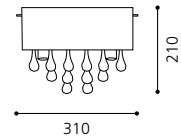

GL1731, GL1732, GL1733, GL-819, ET0762

inklusive Leuchtmittel | bulbs included | ampoules comprises