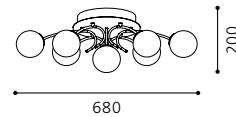

G9

7x 25W

GL2281

inklusive Leuchtmittel | bulbs included | ampoules comprises

04 91217 - GAMBO

Wand-/ Deckenleuchte; Stahl, messing / Glas opal
 wall / ceiling lamp; steel, brass / opal glass
applique / plafonnier; acier, laiton / verre opale
 Ø 880, A 200