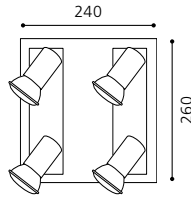

inklusive Leuchtmittel | bulbs included | ampoules comprises

04 90917 - ROTTELO

Wand-/ Deckenleuchte; Stahl, nickel-matt, chrom
wall / ceiling lamp; steel, nickel matt, chrome
applique / plafonnier; acier, nickel mat, chrome
L 780, B 70