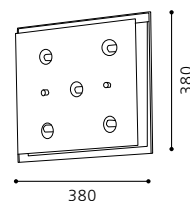

GL-939, GL-940, ET0757, ET0219

inklusive Leuchtmittel | bulbs included | ampoules comprises