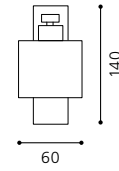

G9 1x 40W

GL-855

inklusive Leuchtmittel | bulbs included | ampoules comprises