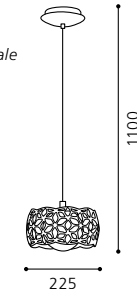

06 91084 - OXANA

Hängeleuchte; Stahl, chrom / Glas opal
pendant lamp; steel, chrome / opal glass
lampe suspension; acier, chrome / verre opale

H 1100, Ø 225

G9 1x 40W

GL1758

inklusive Leuchtmittel | bulbs included | ampoules comprises