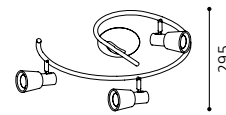

01 89942 - GINO

Wand-/ Deckenleuchte; Stahl, nickel-matt / Glas lackiert
wall / ceiling lamp; steel, nickel matt / coated glass
applique / plafonnier; acier, nickel mat / verre laqué

L 115, B 50

E14 1x 9W

GL2161

inklusive Leuchtmittel | bulbs included | ampoules comprises

02 89944 - GINO

Wand-/ Deckenleuchte; Stahl, nickel-matt / Glas lackiert
wall / ceiling lamp; steel, nickel matt / coated glass
applique / plafonnier; acier, nickel mat / verre laqué

L 300, B 50

E14 2x 9W

GL2161

inklusive Leuchtmittel | bulbs included | ampoules comprises

03 89945 - GINO

Wand-/ Deckenleuchte; Stahl, nickel-matt / Glas lackiert
wall / ceiling lamp; steel, nickel matt / coated glass
applique / plafonnier; acier, nickel mat / verre laqué

Ø 220

E14 3x 9W

GL2161

inklusive Leuchtmittel | bulbs included | ampoules comprises

04 89946 - GINO

Wand-/ Deckenleuchte; Stahl, nickel-matt / Glas lackiert
wall / ceiling lamp; steel, nickel matt / coated glass
applique / plafonnier; acier, nickel mat / verre laqué

L 1065

E14 4x 9W

GL2161

inklusive Leuchtmittel | bulbs included | ampoules comprises

05 89947 - GINO

Wand-/ Deckenleuchte; Stahl, nickel-matt / Glas lackiert
wall / ceiling lamp; steel, nickel matt / coated glass
applique / plafonnier; acier, nickel mat / verre laqué

L 1970

E14 6x 9W

GL2161

inklusive Leuchtmittel | bulbs included | ampoules comprises

06 89948 - GINO

Wandleuchte; Stahl, nickel-matt / Glas lackiert
wall lamp; steel, nickel matt / coated glass
applique; acier, nickel mat / verre laqué

Ø 295

E14 3x 9W

GL2161

inklusive Leuchtmittel | bulbs included | ampoules comprises

07 89949 - GINO

Deckenleuchte; Stahl, nickel-matt / Glas lackiert
ceiling lamp; steel, nickel matt / coated glass
plafonnier; acier, nickel mat / verre laqué

Ø 475, A 135

E14 5x 9W

GL2161