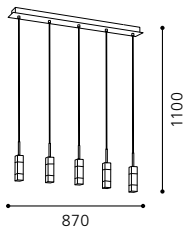

03 88847 - ALESSA

Hängeleuchte; Stahl, nickel-matt / Kristallglas
pendant lamp; steel, nickel matt / crystal glass
lampe suspension; acier, nickel mat / verre de cristal

L 870, B 100, H 1100