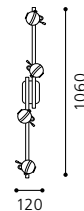

inklusive Leuchtmittel | bulbs included | ampoules comprises