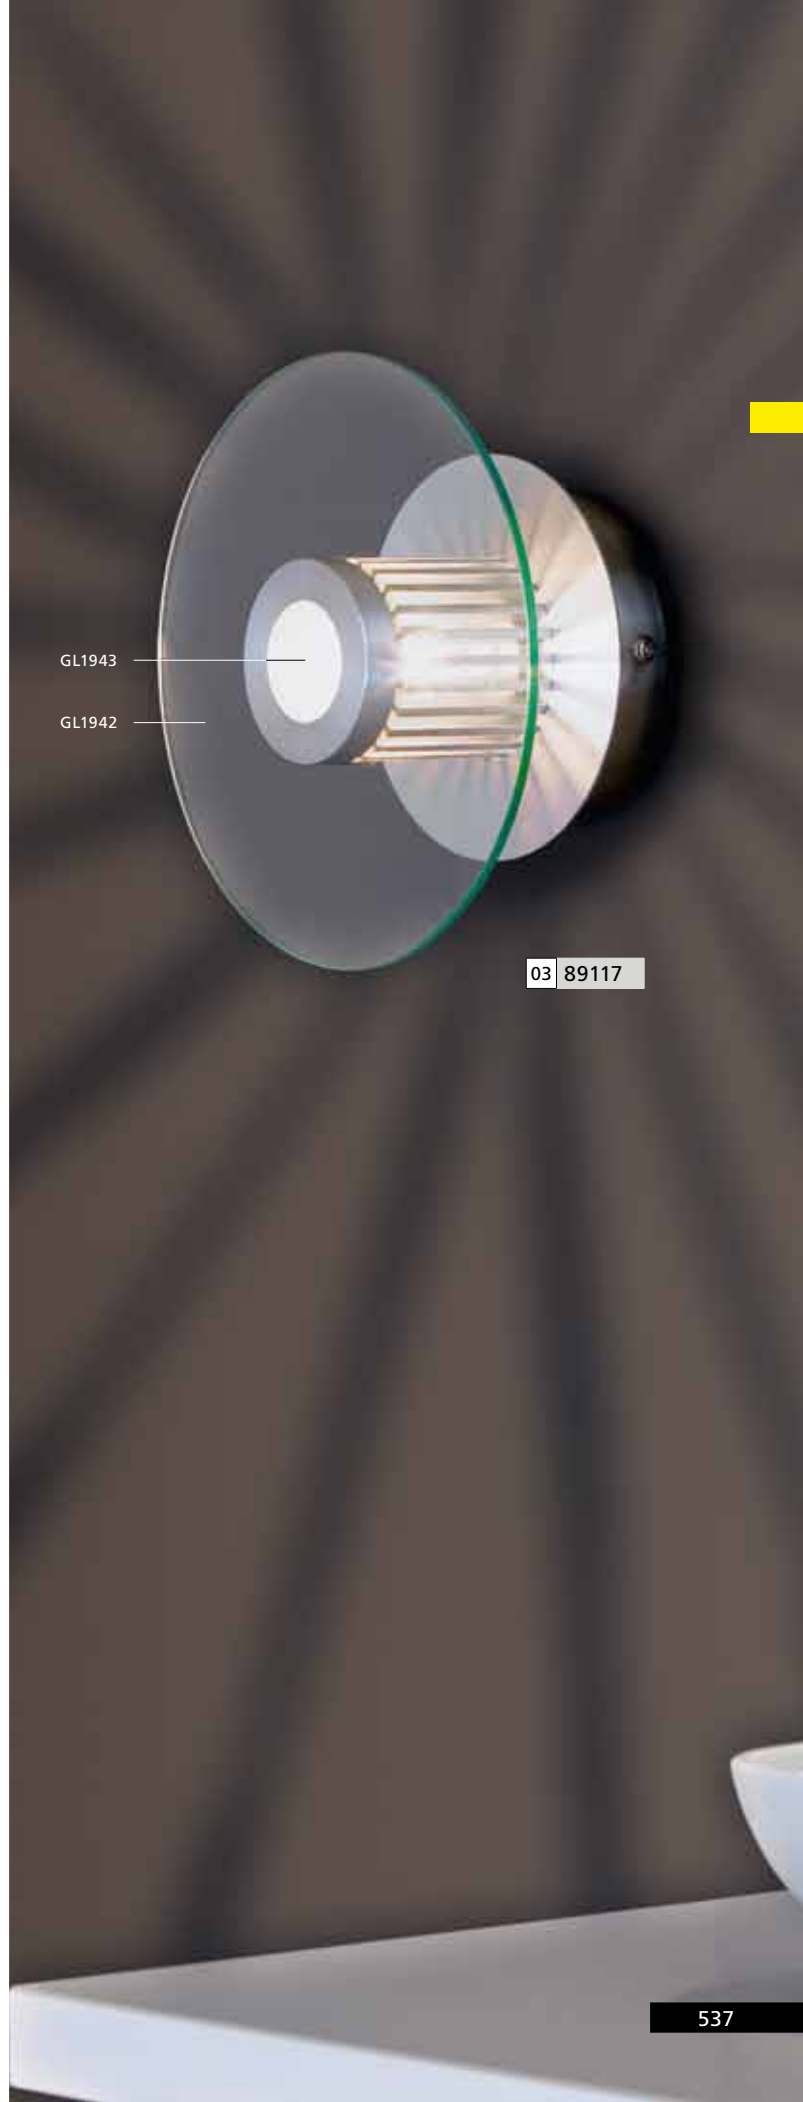

GL1943

GL1942

03 89117