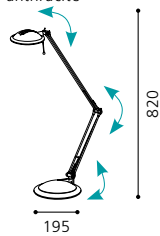

03 86557 - PICARO

Tischleuchte; Kunststoff, Stahl, chrom, anthrazit
table lamp; plastic, steel, chrome, anthracite
lampe de table; plastique, acier, chrome, anthracite

H 820; Base: Ø 195

9 002759 865573

G9

1x 40W