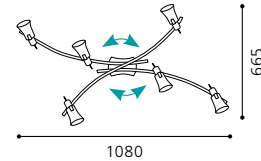

06 90405 - BUSTO

Wand-/ Deckenleuchte; Stahl,
nickel-matt / Glas satiniert, lackiert
wall / ceiling lamp; steel,
nickel matt / satinated, coated glass
*applique / plafonnier; acier,
nickel mat / verre satiné, laqué*

L 1080, B 665

9 002759 904050

G9 6x 40W

GL2357

inklusive Leuchtmittel | bulbs included | ampoules comprises