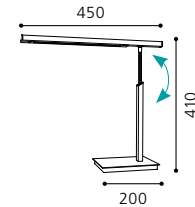

GL2491

inklusive Leuchtmittel | bulbs included | ampoules comprises