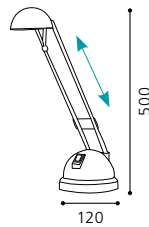

inklusive Leuchtmittel | bulbs included | ampoules comprises

04 9236 - PITTY

Tischleuchte; Kunststoff, Stahl, blau
table lamp; plastic, steel, blue
lampe de table; plastique, acier, bleu
H 500, Base: Ø 120