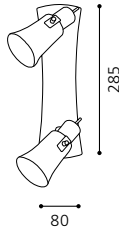

BUSTO

01 90398 - BUSTO

Wand-/ Deckenleuchte; Stahl,
nickel-matt / Glas satiniert, lackiert
wall / ceiling lamp; steel,
nickel matt / satinated, coated glass
*applique / plafonnier; acier,
nickel mat / verre satiné, laqué*

L 170, B 75

9 002759 903985

G9 1x 40W

GL2357

inklusive Leuchtmittel | bulbs included | ampoules comprises

02 90399 - BUSTO

Wand-/ Deckenleuchte; Stahl,
nickel-matt / Glas satiniert, lackiert
wall / ceiling lamp; steel,
nickel matt / satinated, coated glass
*applique / plafonnier; acier,
nickel mat / verre satiné, laqué*

L 285, B 80

9 002759 903992

G9 2x 40W

GL2357

inklusive Leuchtmittel | bulbs included | ampoules comprises

03 90403 - BUSTO

Wand-/ Deckenleuchte; Stahl,
nickel-matt / Glas satiniert, lackiert
wall / ceiling lamp; steel,
nickel matt / satinated, coated glass
*applique / plafonnier; acier,
nickel mat / verre satiné, laqué*

L 775, B 100

9 002759 904036

G9 3x 40W

GL2357

inklusive Leuchtmittel | bulbs included | ampoules comprises

04 90404 - BUSTO

Wand-/ Deckenleuchte; Stahl,
nickel-matt / Glas satiniert, lackiert
wall / ceiling lamp; steel,
nickel matt / satinated, coated glass
*applique / plafonnier; acier,
nickel mat / verre satiné, laqué*

L 1135, B 100

9 002759 904043

G9 4x 40W

GL2357

inklusive Leuchtmittel | bulbs included | ampoules comprises

05 90402 - BUSTO

Wand-/ Deckenleuchte; Stahl,
nickel-matt / Glas satiniert, lackiert
wall / ceiling lamp; steel,
nickel matt / satinated, coated glass
*applique / plafonnier; acier,
nickel mat / verre satiné, laqué*

L 280, B 240

9 002759 904029

G9 4x 40W

GL2357

inklusive Leuchtmittel | bulbs included | ampoules comprises

06 90405 - BUSTO