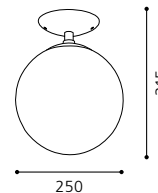

12 91589 - RONDO

Deckenleuchte; Stahl, nickel-matt / Glas opal
ceiling lamp; steel, nickel matt / opal glass
plafonnier; acier, nickel mat / verre opale