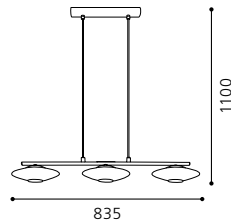

03 91595 - MELINA

Hängeleuchte; Stahl, chrom / Glas opal
pendant lamp; steel, chrome / opal glass
lampe suspension; acier, chrome / verre opale

L 835, B 210, H 1100

G9

3x 40W

GL1941

inklusive Leuchtmittel | bulbs included | ampoules comprises

04 91596 - MELINA

Wandleuchte; Stahl, chrom / Glas opal
wall lamp; steel, chrome / opal glass
applique; acier, chrome / verre opale

L 210, H 215, A 225

G9

1x 48W