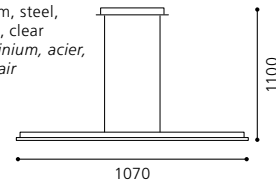

04 91079 - MYSTERIO

Hängeleuchte; Alu, Stahl, chrom / Glas satiniert, klar
pendant lamp; aluminium, steel, chrome / satinated glass, clear
lampe suspension; aluminium, acier, chrome / verre satiné, clair

L 1070, H 1100

LED
6x 4,76W 1260 lm 1x 5,5W 33 lm
(27 LED)