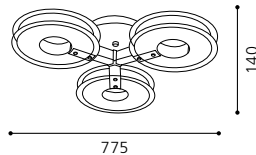

02 89487 - NEW AGE

Deckenleuchte; Stahl, nickel-matt / Glas, weiß, klar
ceiling lamp; steel, nickel matt / glass, white, clear
plafonnier; acier, nickel mat / verre, blanc, clair
H 140, Ø 775

2GX13 3x 22W

GL1744

inklusive Leuchtmittel | bulbs included | ampoules comprises