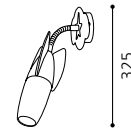

JEFF + JUNIOR 1 + JUNIOR 2 + SPEEDY + LAIA

01 87639 - JEFF

Wand- / Deckenleuchte; Stahl, Kunststoff, bunt / Glas satiniert, bunt
wall / ceiling lamp; steel, plastic, coloured / satinated glass, coloured
applique / plafonnier; acier, plastique, coloré / verre satiné, coloré

L 745, B 295

GL1425

05 83955 - SPEEDY

Wand- / Deckenleuchte; Stahl, weiß / Glas satiniert, Motiv Mond
wall / ceiling lamp; steel, white / satinated glass, design „moon“
applique / plafonnier; acier, blanc / verre satiné, motif « lune »

Ø 315

GL-395

02 87284 - JUNIOR 1

Wand- / Deckenleuchte; Stahl, weiß / Glas satiniert, Motiv Fussball
wall / ceiling lamp; steel, white / satinated glass, design „soccer“
applique / plafonnier; acier, blanc / verre satiné, motif « football »

Ø 245

GL1335

06 88997 - LAIA

Wandleuchte; Stahl, Kunststoff, bunt / Glas satiniert
wall lamp; steel, plastic, coloured / satinated glass
applique; acier, plastique, coloré / verre satiné

H 325, Ø 130

GL1570

inklusive Leuchtmittel | bulbs included | ampoules comprises

03 88972 - JUNIOR 2

Wand- / Deckenleuchte; Stahl, weiß / Glas satiniert, Motiv Junge
wall / ceiling lamp; steel, white / satinated glass, design „boy“
applique / plafonnier; acier, blanc / verre satiné, motif « garçon »

Ø 395

GL1888

07 88999 - LAIA

Wand- / Deckenleuchte; Stahl, Kunststoff, bunt / Glas satiniert
wall / ceiling lamp; steel, plastic, coloured / satinated glass
applique / plafonnier; acier, plastique, coloré / verre satiné

L 275, B 240, H 330

GL1570

inklusive Leuchtmittel | bulbs included | ampoules comprises

04 88973 - JUNIOR 2

Wand- / Deckenleuchte; Stahl, weiß / Glas satiniert, Motiv Mädchen
wall / ceiling lamp; steel, white / satinated glass, design „girl“
applique / plafonnier; acier, blanc / verre satiné, motif « fille »

Ø 395

GL1889