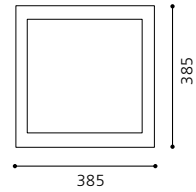

GL-945, GL-946
inklusive Leuchtmittel | bulbs included | ampoules comprises