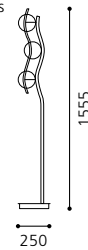

06 90791 - LAYER 1

Stehleuchte; Stahl, chrom / Glas geätzt, opal
floor lamp; steel, chrome / corroded glass, opal glass
lampadaire; acier, chrome / verre rouillé, verre opale
H 1555; Base: L 250, B 250

GL1758, GL2398
inklusive Leuchtmittel | bulbs included | ampoules comprises