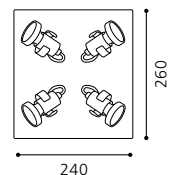

ET0372

inklusive Leuchtmittel | bulbs included | ampoules comprises