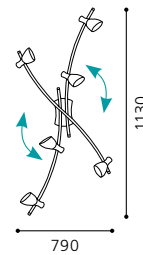

05 87482 - ONA

Wand-/ Deckenleuchte; Stahl, antik-braun / Glas, champagner
wall / ceiling lamp; steel, brown antique / glass, champagner
applique / plafonnier; acier, marron antique / verre, champagne

L 1130, B 790

9 002759 874827

G9 6x 40W

GL1363

inklusive Leuchtmittel | bulbs included | ampoules comprises