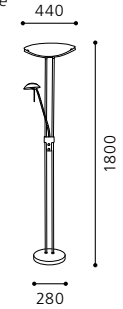

04 85976 - BAYA

Stehleuchte; Stahl, antik-braun / Glas satiniert
floor lamp; steel, brown antique / satinated glass
lampadaire; acier, marron antique / verre satiné

L 440, H 1800; Base: Ø 280

9 002759 859763

R75 1x 300W

G9 1x 40W

GL-974, GL-975, GL1091, GL1090

inklusive Leuchtmittel | bulbs included | ampoules comprises