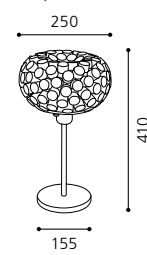

05 89066 - REBELL

Tischleuchte; Alu gebürstet / Kristallfolie, weiß
table lamp; aluminium brushed / crystal foil, white
lampe de table; aluminium brosse / film de cristal, blanc

H 410, Ø 250; Base: Ø 155

E27 1x 60W

S-2039