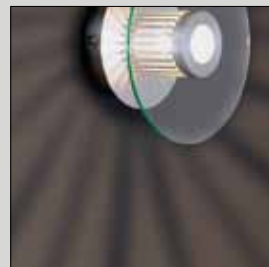

Diese Leuchten erzeugen einen einmaligen Lichteffect.

These lamps create a unique light effect.

Ces lampes créent un effet lumineux unique.