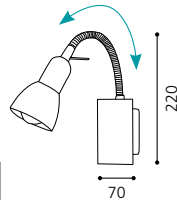

02 86213 - ARES 1

Wandleuchte; Stahl,
nickel-matt / Glas lackiert, weiß
wall lamp; steel,
nickel matt / coated glass, white
applique; acier,
nickel mat / verre laqué, blanc

L 220, B 70, H 266

9 002759 86213 8

E14 1x 40W

GL-890