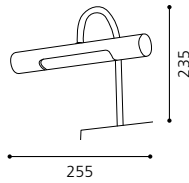

GL-860

inklusive Leuchtmittel | bulbs included | ampoules comprises

04 85816 - GRANADA

Spiegelleuchte; Stahl, chrom / Glas satiniert, klar
mirror lamp; steel, chrome / satinated glass, clear
lampe miroir; acier, chrome / verre satiné, clair

L 295, H 145, A 122

G9

2x 40W