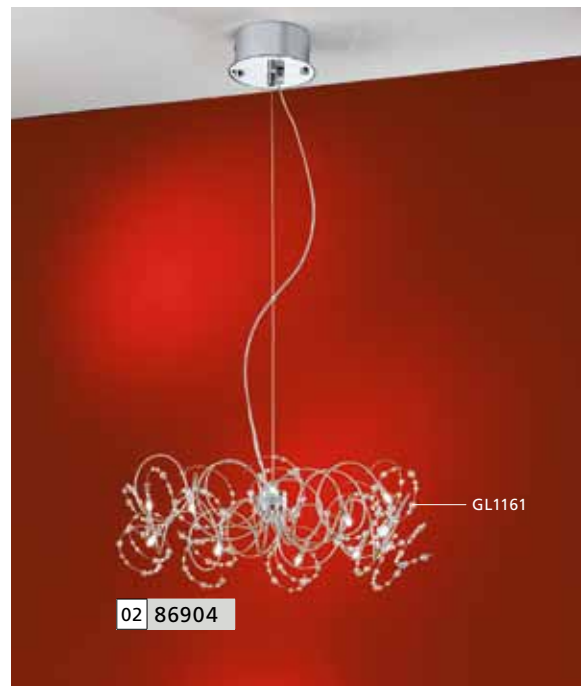

FIGARO

01 86903 - FIGARO

Wand-/ Deckenleuchte; Stahl, chrom, nickel-matt / Kristall
wall / ceiling lamp; steel, chrome, nickel matt / crystal
applique / plafonnier; acier, chrome, nickel mat / cristal
H 300, Ø 450

GL1161
inklusive Leuchtmittel | bulbs included | ampoules comprises

02 86904 - FIGARO

Hängeleuchte; Stahl, chrom, nickel-matt / Kristall
pendant lamp; steel, chrome, nickel matt / crystal
lampe suspension; acier, chrome, nickel mat / cristal
H 1300, Ø 450

GL1161
inklusive Leuchtmittel | bulbs included | ampoules comprises

03 86905 - FIGARO

Hängeleuchte; Stahl, chrom, nickel-matt / Kristall
pendant lamp; steel, chrome, nickel matt / crystal
lampe suspension; acier, chrome, nickel mat / cristal
H 1200, Ø 500

GL1161
inklusive Leuchtmittel | bulbs included | ampoules comprises

04 86906 - FIGARO

Wandleuchte; Stahl, chrom, nickel-matt / Kristall
wall lamp; steel, chrome, nickel matt / crystal
applique; acier, chrome, nickel mat / cristal
L 280, H 600, A 300

GL1161
inklusive Leuchtmittel | bulbs included | ampoules comprises

05 86907 - FIGARO

Tischleuchte; Stahl, chrom, nickel-matt / Kristall
table lamp; steel, chrome, nickel matt / crystal
lampe de table; acier, chrome, nickel mat / cristal
H 400, Ø 300

GL1161
inklusive Leuchtmittel | bulbs included | ampoules comprises

02 86904