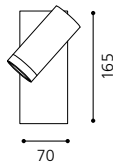

01 90344 - VIVIAN

Wand-/ Deckenleuchte; Stahl, nickel-matt /
Glas satiniert, klar
wall / ceiling lamp; steel, nickel matt /
satinated glass, clear
applique / plafonnier; acier, nickel mat /
verre satiné, clair

L 165, B 70

9 002759 903442

GU10 1x 9W

GL2355

inklusive Leuchtmittel | bulbs included | ampoules comprises

03 90346 - VIVIAN

Wand-/ Deckenleuchte; Stahl, nickel-matt /
Glas satiniert, klar
wall / ceiling lamp; steel, nickel matt /
satinated glass, clear
applique / plafonnier; acier, nickel mat /
verre satiné, clair

L 480, B 70

9 002759 903466

GU10 3x 9W

GL2355

inklusive Leuchtmittel | bulbs included | ampoules comprises

02 90345 - VIVIAN

Wand-/ Deckenleuchte; Stahl, nickel-matt /
Glas satiniert, klar
wall / ceiling lamp; steel, nickel matt /
satinated glass, clear
applique / plafonnier; acier, nickel mat /
verre satiné, clair

L 300, B 70

9 002759 903459

GU10 2x 9W

GL2355

inklusive Leuchtmittel | bulbs included | ampoules comprises

04 90347 - VIVIAN

Wand-/ Deckenleuchte; Stahl, nickel-matt /
Glas satiniert, klar
wall / ceiling lamp; steel, nickel matt /
satinated glass, clear
applique / plafonnier; acier, nickel mat /
verre satiné, clair

L 1110, B 70

9 002759 903473

GU10 4x 9W

GL2355

inklusive Leuchtmittel | bulbs included | ampoules comprises