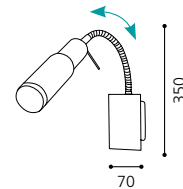

GL1810

inklusive Leuchtmittel | bulbs included | ampoules comprises

09 87988 - SAMANTA

Tischleuchte; Stahl, nickel-matt / Glas satiniert, klar
table lamp; steel, nickel matt / satinated glass, clear
lampe de table; acier, nickel mat / verre satiné, clair

H 350; Base: Ø 155

E14 1x 9W