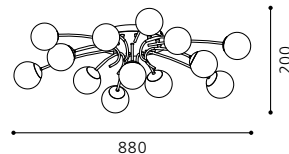

04 91217 - GAMBO

Wand-/ Deckenleuchte; Stahl, messing / Glas opal
wall / ceiling lamp; steel, brass / opal glass
applique / plafonnier; acier, laiton / verre opale
Ø 880, A 200

G9

13x 25W