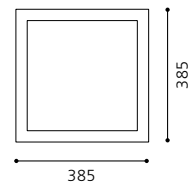

GL-945, GL-946

inklusive Leuchtmittel | bulbs included | ampoules comprises

08 85094 - AURIGA

Wand-/ Deckenleuchte; Stahl, chrom / Glas satiniert
wall / ceiling lamp; steel, chrome / satinated glass
applique / plafonnier; acier, chrome / verre satiné

L 385, B 385, H 65

R7S 1x 100W