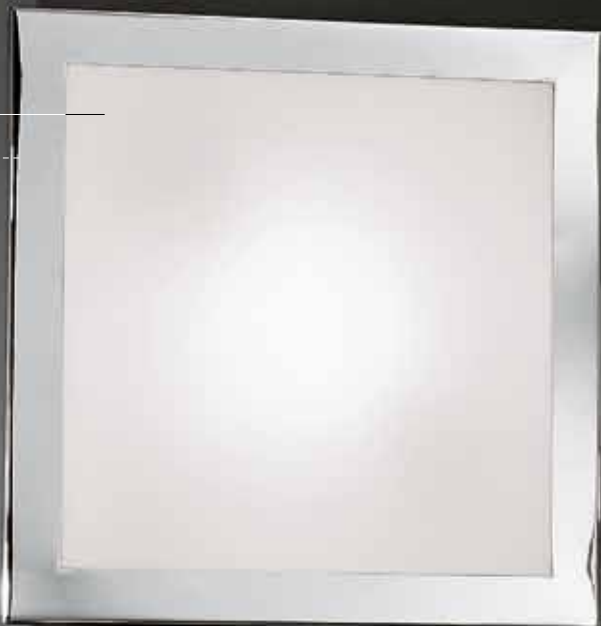

GL-945

GL-946

08 85094