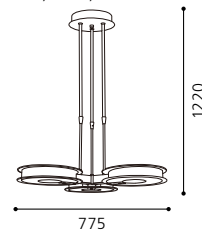

04 89488 - NEW AGE

Hängeleuchte; Stahl, nickel-matt / Glas, weiß, klar
pendant lamp; steel, nickel matt / glass, white, clear
lampe suspension; acier, nickel mat / verre, blanc, clair
H 1220, Ø 775

2GX13 3x 22W

GL1744

inklusive Leuchtmittel | bulbs included | ampoules comprises