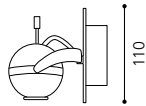

01 89327 - SEVO

Wand-/ Deckenleuchte; Alu gebürstet, Stahl, chrom
wall / ceiling lamp; aluminium brushed, steel, chrome
applique / plafonnier; aluminium brossé, acier, chrome
L 110, B 110

G9 1x 40W

inklusive Leuchtmittel | bulbs included | ampoules comprises

02 89328 - SEVO

Wand-/ Deckenleuchte; Alu gebürstet, Stahl, chrom
wall / ceiling lamp; aluminium brushed, steel, chrome
applique / plafonnier; aluminium brossé, acier, chrome
L 280, B 110

G9 2x 40W

inklusive Leuchtmittel | bulbs included | ampoules comprises

03 89329 - SEVO

Wand-/ Deckenleuchte; Alu gebürstet, Stahl, chrom
wall / ceiling lamp; aluminium brushed, steel, chrome
applique / plafonnier; aluminium brossé, acier, chrome
L 260, B 240

G9 4x 40W

inklusive Leuchtmittel | bulbs included | ampoules comprises

04 89331 - SEVO

Wand-/ Deckenleuchte; Alu gebürstet, Stahl, chrom
wall / ceiling lamp; aluminium brushed, steel, chrome
applique / plafonnier; aluminium brossé, acier, chrome
L 750, B 120

G9 3x 40W

inklusive Leuchtmittel | bulbs included | ampoules comprises

05 89332 - SEVO

Wand-/ Deckenleuchte; Alu gebürstet, Stahl, chrom
wall / ceiling lamp; aluminium brushed, steel, chrome
applique / plafonnier; aluminium brossé, acier, chrome
L 1060, B 120

G9 4x 40W

inklusive Leuchtmittel | bulbs included | ampoules comprises