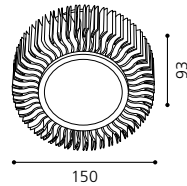

GL2070

inklusive Leuchtmittel | bulbs included | ampoules comprises

03 89117 - CHIRON

Wand-/ Deckenleuchte; Alu / Glas satiniert, klar
wall / ceiling lamp; aluminium / satinated glass, clear
applique / plafonnier; aluminium / verre satiné, clair
H 96, Ø 180

G9

1x 40W