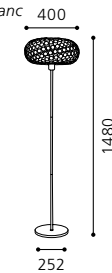

Außergewöhnliche
Leuchterserie mit besonderem
Aluschirm und effektvoller
Kristallfolie

Extraordinary lighting series
including a unique aluminium
shade and attractive crystal foil.

Série de luminaires extraordinaires
avec un abat-jour particulier et une
éblouissante feuille cristal.