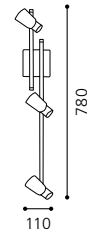

inklusive Leuchtmittel | bulbs included | ampoules comprises

03 87937 - SKIP

Wand-/ Deckenleuchte; Alu gebürstet, Metallguss, chrom
wall / ceiling lamp; aluminium brushed, cast metal, chrome
applique / plafonnier; aluminium brossé, métal moulé, chrome

L 1060, B 110