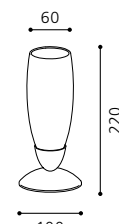

PILO 1 + SLIM + SLIM 1

01 90908 - PILO 1

Tischleuchte; Stahl, nickel-matt / Glas, weiß, klar
table lamp; steel, nickel matt / glass, white, clear
lampe de table; acier, nickel mat / verre, blanc, clair

H 325, Ø 70; Base: Ø 80

9 002759 909086

90857

inklusive Leuchtmittel | bulbs included | ampoules comprises

80

04 82305 - SLIM

Tischleuchte; Stahl, nickel-matt / Glas, weiß
table lamp; steel, nickel matt / glass, white
lampe de table; acier, nickel mat / verre, blanc

H 220, Ø 60; Base: Ø 100

9 002759 823054

GL-553

02 91332 - PILO 1

Tischleuchte; Stahl, nickel-matt / Glas mit Aufdruck, weiß
table lamp; steel, nickel matt / glass with imprint, white
lampe de table; acier, nickel mat / verre imprimé, blanc

H 325, Ø 70; Base: Ø 80

9 002759 913328

90257

inklusive Leuchtmittel | bulbs included | ampoules comprises

80

05 82306 - SLIM

Tischleuchte; Stahl, messing-matt / Glas, weiß
table lamp; steel, brass matt / glass, white
lampe de table; acier, laiton mat / verre, blanc

H 220, Ø 60; Base: Ø 100

9 002759 823064

GL-553

03 90903 - PILO 1

Tischleuchte; Stahl, nickel-matt / Glas satiniert, Granille
table lamp; steel, nickel matt / satinated, granille
lampe de table; acier, nickel mat / verre satiné, granille

H 325, Ø 70; Base: Ø 80

9 002759 909031

90856

inklusive Leuchtmittel | bulbs included | ampoules comprises

80

06 91347 - SLIM 1

Tischleuchte; Stahl, chrom / Glas opal
table lamp; steel, chrome / opal glass
lampe de table; acier, chrome / verre opale

H 340; Base: Ø 85

9 002759 913472

GL2697

85