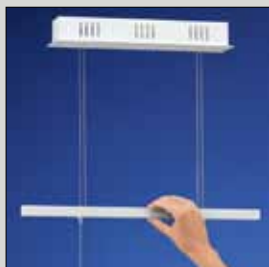

L 900, H 1100

9 400275 919093 691

10x 2,38W 1200 lm

inklusive Leuchtmittel | bulbs included | ampoules comprises

Durch praktisches Zugpendel in der Höhe verstellbar.

Flexible in height with practical adjustable drawbar.