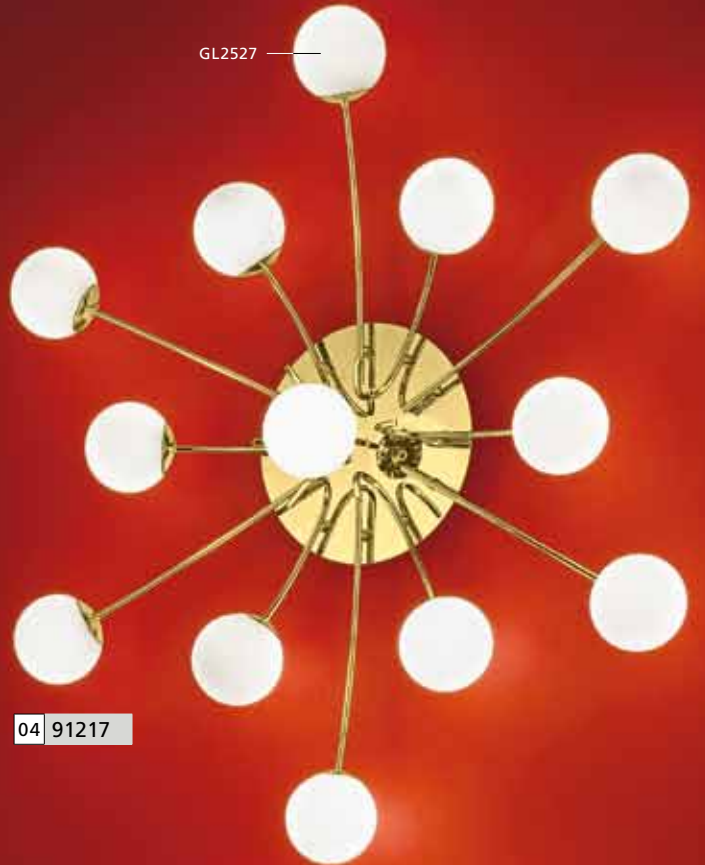

GL2527

04 91217