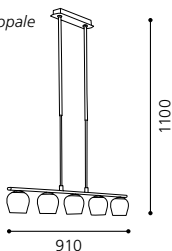

GL2684

inklusive Leuchtmittel | bulbs included | ampoules comprises

03 91573 - CARDA

Hängeleuchte; Stahl, chrom / Glas opal
pendant lamp; steel, chrome / opal glass
lampe suspension; acier, chrome / verre opale

H 1100, Ø 615

G9

6x 40W