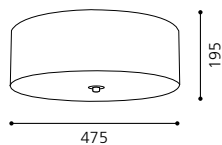

KALUNGA

01 91282 - KALUNGA

Deckenleuchte; Stahl, nickel-matt / Leinenoptik, Glas
ceiling lamp; steel, nickel matt / line look, glass
plafonnier; acier, nickel mat / aspect lin, verre
Ø 475, A 195

S-2247, GL1783