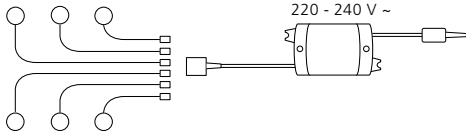

inklusive Leuchtmittel | bulbs included | ampoules comprises

02 89348 - RODEO

Einbauspots; Aluguss
recessed spot; cast aluminium
spot encastrable; aluminium moulé
Ø 45, ET 30

inklusive Leuchtmittel | bulbs included | ampoules comprises