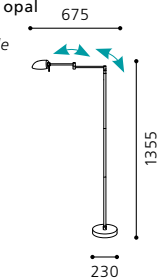

GL2701

inklusive Leuchtmittel | bulbs included | ampoules comprises

04 91525 - TAVOLARA

Stehleuchte; Stahl, chrom
floor lamp; steel, chrome
lampadaire; acier, chrome

L 650, H 1355; Base: Ø 230

9 002759 915254

G9

1x 40W