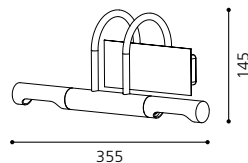

inklusive Leuchtmittel | bulbs included | ampoules comprises

03 85812 - TRON

Spiegelleuchte; Stahl, chrom / Glas satiniert
mirror lamp; steel, chrome / satinated glass
lampe miroir; acier, chrome / verre satiné

L 255, H 235, A 125

R7S

1x 80W