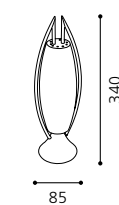

PILO 1 + SLIM + SLIM 1

01 90908 - PILO 1

Tischleuchte; Stahl, nickel-matt / Glas, weiß, klar
table lamp; steel, nickel matt / glass, white, clear
lampe de table; acier, nickel mat / verre, blanc, clair

H 325, Ø 70; Base: Ø 80

9 002759 909086

90857

inklusive Leuchtmittel | bulbs included | ampoules comprises

80

04 82305 - SLIM

Tischleuchte; Stahl, nickel-matt / Glas, weiß
table lamp; steel, nickel matt / glass, white
lampe de table; acier, nickel mat / verre, blanc

H 220, Ø 60; Base: Ø 100

9 002759 823054

GL-553

02 91332 - PILO 1

Tischleuchte; Stahl, nickel-matt / Glas mit Aufdruck, weiß
table lamp; steel, nickel matt / glass with imprint, white
lampe de table; acier, nickel mat / verre imprimé, blanc

H 325, Ø 70; Base: Ø 80

9 002759 913328

90257

inklusive Leuchtmittel | bulbs included | ampoules comprises

80

05 82306 - SLIM

Tischleuchte; Stahl, messing-matt / Glas, weiß
table lamp; steel, brass matt / glass, white
lampe de table; acier, laiton mat / verre, blanc

H 220, Ø 60; Base: Ø 100

9 002759 823064

GL-553

03 90903 - PILO 1

Tischleuchte; Stahl, nickel-matt / Glas satiniert, Granille
table lamp; steel, nickel matt / satinated, granille
lampe de table; acier, nickel mat / verre satiné, granille

H 325, Ø 70; Base: Ø 80

9 002759 909031

90856

inklusive Leuchtmittel | bulbs included | ampoules comprises

80

06 91347 - SLIM 1

Tischleuchte; Stahl, chrom / Glas opal
table lamp; steel, chrome / opal glass
lampe de table; acier, chrome / verre opale

H 340; Base: Ø 85

9 002759 913472

GL2697

85