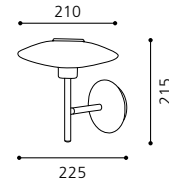

GL1941

inklusive Leuchtmittel | bulbs included | ampoules comprises

05 91597 - MELINA

Tischleuchte; Stahl, chrom / Glas opal
table lamp; steel, chrome / opal glass
lampe de table; acier, chrome / verre opale

H 350, Ø 210

G9

1x 48W