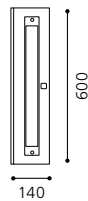

01 89224 - TRICALA

Unterbauleuchte; Alu gebürstet / Glas satiniert
under cabinet lamp; aluminium brushed / satinated glass
réglette; aluminium brossé / verre satiné

L 450, H 140

G5

1x 8W

GL2055

inklusive Leuchtmittel | bulbs included | ampoules comprises

02 89225 - TRICALA

Unterbauleuchte; Alu gebürstet / Glas satiniert
under cabinet lamp; aluminium brushed / satinated glass
réglette; aluminium brossé / verre satiné

L 600, H 140

G5

1x 13W

GL2056

inklusive Leuchtmittel | bulbs included | ampoules comprises

03 89226 - TRICALA

Unterbauleuchte; Alu gebürstet / Glas satiniert
under cabinet lamp; aluminium brushed / satinated glass
réglette; aluminium brossé / verre satiné

L 1200, H 140

G5

1x 21W

GL2057

inklusive Leuchtmittel | bulbs included | ampoules comprises

04 89218 - TRICALA

Unterbauleuchte; Alu gebürstet
under cabinet lamp; aluminium brushed
réglette; aluminium brossé

L 600, H 140

3x 1W

inklusive Leuchtmittel | bulbs included | ampoules comprises

05 89219 - TRICALA

Unterbauleuchte; Alu gebürstet
under cabinet lamp; aluminium brushed
réglette; aluminium brossé

L 600, H 140

5x 1W

inklusive Leuchtmittel | bulbs included | ampoules comprises

06 89227 - TRICALA

Unterbauleuchte; Alu gebürstet / Glas satiniert
under cabinet lamp; aluminium brushed / satinated glass
réglette; aluminium brossé / verre satiné

L 600, H 140

G4

3x 20W

GL1006

inklusive Leuchtmittel | bulbs included | ampoules comprises

07 89222 - TRICALA

Doppelsteckdose; Alu gebürstet, silber
double jack; aluminium brushed, silver
double prise; aluminium brossé, argent

L 200, H 140

08 89223 - TRICALA

Eckverbinder; Alu gebürstet
corner connection; aluminium brushed
entretoise d'angle; aluminium brossé

L 150, B 150, H 140