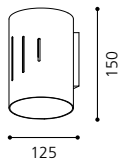

MADRAS 1 + BAILA + SANIA + MADRAS + ONO

01 91224 - MADRAS 1

Wandleuchte; Stahl, nickel-matt
wall lamp; steel, nickel matt
applique; acier, nickel mat
H 150, Ø 100, A 125