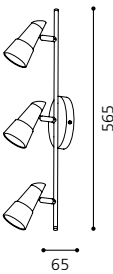

03 86244 - ARIZONA

Wand-/ Deckenleuchte; Stahl, nickel-matt, chrom / Glas lackiert
wall / ceiling lamp; steel, nickel matt, chrome / coated glass
applique / plafonnier; acier, nickel mat, chrome / verre laqué

L 565, B 65

9 002759 862442

G9

3x 40W

GL1043

inklusive Leuchtmittel | bulbs included | ampoules comprises