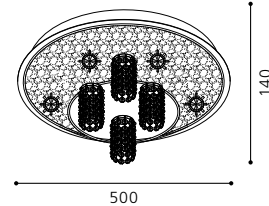

04 91569 - STELARIA 1

Deckenleuchte; Stahl, chrom / Kristall
ceiling lamp; steel, chrome / crystal
plafonnier; acier, chrome / cristal
H 140, Ø 500

GL-930
inklusive Leuchtmittel | bulbs included | ampoules comprises