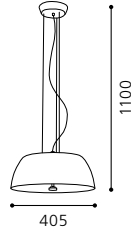

RYAN

01 90369 - RYAN

Hängeleuchte; Stahl, schwarz / Glas satiniert, klar
pendant lamp; steel, black / satinated glass, clear
lampe suspension; acier, noir / verre satiné, clair

H 1100, Ø 405

E27 2x 60W
GL2353

04 90366 - RYAN

Hängeleuchte; Stahl, weiß / Glas satiniert, klar
pendant lamp; steel, white / satinated glass, clear
lampe suspension; acier, blanc / verre satiné, clair

H 1100, Ø 405

E27 2x 60W
GL2353