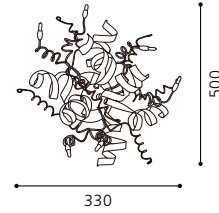

Wandleuchte; Stahl, chrom
wall lamp; steel, chrome
applique; acier, chrome

L 330, H 500, A 320

9 002759 901639

G4

6x 10W

inklusive Leuchtmittel | bulbs included | ampoules comprises

02 90162 - JEREZ

Hängeleuchte; Stahl, chrom
pendant lamp; steel, chrome
lampe suspension; acier, chrome