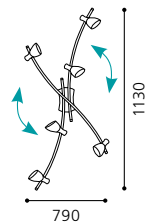

GL1362

inklusive Leuchtmittel | bulbs included | ampoules comprises