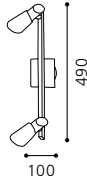

inklusive Leuchtmittel | bulbs included | ampoules comprises

02 87936 - SKIP

Wand-/ Deckenleuchte; Alu gebürstet, Metallguss, chrom
wall / ceiling lamp; aluminium brushed, cast metal, chrome
applique / plafonnier; aluminium brossé, métal moulé, chrome

L 780, B 110