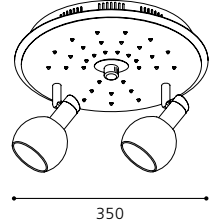

GL2338

inklusive Leuchtmittel | bulbs included | ampoules comprises

03 90603 - COLEGNO

Deckenleuchte; Stahl, nickel-matt, chrom /
Glas Wischtechnik, weiß
ceiling lamp; steel, nickel matt, chrome /
wipe technique glass, white
plafonnier; acier, nickel mat, chrome /
verre technique à l'essuyé, blanc

Ø 350