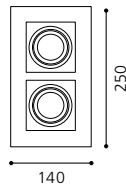

inklusive Leuchtmittel | bulbs included | ampoules comprises

03 89077 - LOKE

Wand-/ Deckenleuchte; Alu gebürstet, Stahl, schwarz
wall / ceiling lamp; aluminium brushed, steel, black
applique / plafonnier; aluminium brossé, acier, noir

L 360, B 140, A 75