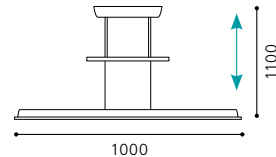

03 90913 - RUFO

Hängeleuchte; Alu, Stahl, chrom, weiß glänzend / Glas satiniert, klar
pendant lamp; aluminium, steel, chrome, shiny white / satinated glass, clear
lampe suspension; aluminium, acier, chrome, blanc brillant / verre satiné, clair

L 1000, H 1100

LED
1x 37W 745 lm
(222 LED)