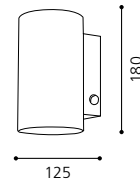

MARA + LUCCIOLA

01 87538 - MARA

Wandleuchte; Stahl, antik-braun / Glas, champagner
wall lamp; steel, brown antique / glass, champagner
applique; acier, marron antique / verre, champagne

L 90, H 410, A 150

9 002759 87538 1

E14

1x 60W

GL1376

04 87534 - MARA

Wandleuchte; Stahl, nickel-matt / Glas opal
wall lamp; steel, nickel matt / opal glass
applique; acier, nickel mat / verre opale

L 80, H 245, A 112

9 002759 87534 3

G9

1x 40W

GL1767

inklusive Leuchtmittel | bulbs included | ampoules comprises

02 87537 - MARA

Wandleuchte; Stahl, antik-braun / Glas, champagner
wall lamp; steel, brown antique / glass, champagner
applique; acier, marron antique / verre, champagne

L 80, H 245, A 112

9 002759 87537 4

G9

1x 40W

GL1768

inklusive Leuchtmittel | bulbs included | ampoules comprises

05 91226 - LUCCIOLA

Wandleuchte; Stahl, antik-braun / Glas gekalkt, beige
wall lamp; steel, brown antique / limed glass, beige
applique; acier, marron antique / verre chaulé, beige

L 100, H 180, A 125

9 002759 91226 0

G9

1x 40W

GL2628

inklusive Leuchtmittel | bulbs included | ampoules comprises

03 87535 - MARA

Wandleuchte; Stahl, nickel-matt / Glas opal
wall lamp; steel, nickel matt / opal glass
applique; acier, nickel mat / verre opale

L 90, H 410, A 150

9 002759 87535 0

E14

1x 60W

GL-474

06 91225 - LUCCIOLA

Wandleuchte; Stahl, nickel-matt / Glas, weiß lackiert
wall lamp; steel, nickel matt / glass, coated white
applique; acier, nickel mat / verre, blanc laqué

L 100, H 180, A 125

9 002759 91225 3

G9

1x 40W

GL2625

inklusive Leuchtmittel | bulbs included | ampoules comprises