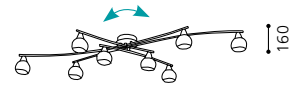

02 87592 - LUCIA

Deckenleuchte; Stahl, nickel-matt / Glas opal
ceiling lamp; steel, nickel matt / opal glass
plafonnier; acier, nickel mat / verre opale

L 1150, B 645, A 160