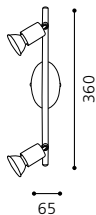

inklusive Leuchtmittel | bulbs included | ampoules comprises

03 83048 - BUZZ

Wand-/ Deckenleuchte; Stahl, nickel-matt, chrom
wall / ceiling lamp; steel, nickel matt, chrome
applique / plafonnier; acier, nickel mat, chrome
L 550, B 65