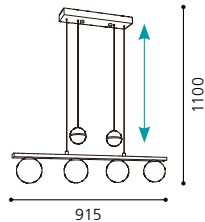

PERONI + BETTA

01 89636 - PERONI

Hängeleuchte; Stahl, Alu, chrom, schwarz / Glas opal
pendant lamp; steel, aluminium, chrome, black / opal glass
lampe suspension; acier, aluminium, chrome, noir / verre opale

L 915, B 125, H 1100

GY6,35

4x 35W

GL1758

inklusive Leuchtmittel | bulbs included | ampoules comprises

02 89635 - PERONI

Hängeleuchte; Stahl, Alu, chrom, schwarz / Glas opal
pendant lamp; steel, aluminium, chrome, black / opal glass
lampe suspension; acier, aluminium, chrome, noir / verre opale

L 915, B 100, H 1100

G9

4x 40W