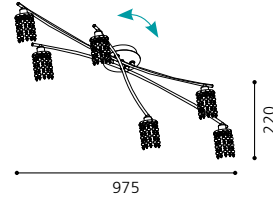

GL-930
inklusive Leuchtmittel | bulbs included | ampoules comprises