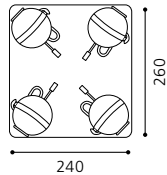

inklusive Leuchtmittel | bulbs included | ampoules comprises

04 89331 - SEVO

Wand-/ Deckenleuchte; Alu gebürstet, Stahl, chrom
wall / ceiling lamp; aluminium brushed, steel, chrome
applique / plafonnier; aluminium brossé, acier, chrome
L 750, B 120