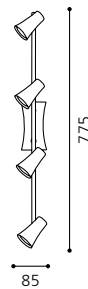

inklusive Leuchtmittel | bulbs included | ampoules comprises

05 91458 - ABANI

Wand-/ Deckenleuchte; Stahl, nickel-matt
wall / ceiling lamp; steel, nickel matt
applique / plafonnier; acier, nickel mat
L 1885, B 85