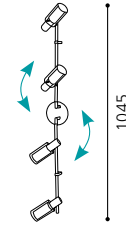

G9 4x 9W

GL2461

inklusive Leuchtmittel | bulbs included | ampoules comprises