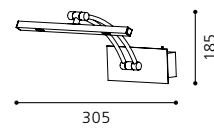

inklusive Leuchtmittel | bulbs included | ampoules comprises