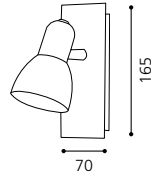

ARES 1

01 86212 - ARES 1

Wandleuchte; Stahl,
nickel-matt / Glas lackiert, weiß
wall lamp; steel,
nickel matt / coated glass, white
applique; acier,
nickel mat / verre laqué, blanc

L 165, B 70, H 150

9 002759 86212 1

E14 1x 40W

GL-890

04 86215 - ARES 1

Wand-/ Deckenleuchte; Stahl,
nickel-matt / Glas lackiert, weiß
wall / ceiling lamp; steel,
nickel matt / coated glass, white
applique / plafonnier; acier,
nickel mat / verre laqué, blanc

L 580, B 70, H 150

9 002759 86215 2

E14 3x 40W

GL-890

02 86213 - ARES 1

Wandleuchte; Stahl,
nickel-matt / Glas lackiert, weiß
wall lamp; steel,
nickel matt / coated glass, white
applique; acier,
nickel mat / verre laqué, blanc

L 220, B 70, H 266

9 002759 86213 8

E14 1x 40W

GL-890

05 86216 - ARES 1

Wand-/ Deckenleuchte; Stahl,
nickel-matt / Glas lackiert, weiß
wall / ceiling lamp; steel,
nickel matt / coated glass, white
applique / plafonnier; acier,
nickel mat / verre laqué, blanc

L 780, B 70, H 150

9 002759 86216 9

E14 4x 40W

GL-890

03 86214 - ARES 1

Wand-/ Deckenleuchte; Stahl,
nickel-matt / Glas lackiert, weiß
wall / ceiling lamp; steel,
nickel matt / coated glass, white
applique / plafonnier; acier,
nickel mat / verre laqué, blanc

L 390, B 70, H 150

9 002759 86214 5

E14 2x 40W

GL-890

Elegante Leuchtenserie mit
hochwertig verarbeitetem
Alabasterglas.

Elegant lighting series with high
quality processed alabaster glass.

Série de luminaires élégants avec
un abat-jour en verre d'albâtre haut
de gamme.