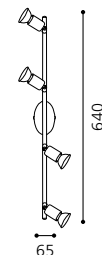

inklusive Leuchtmittel | bulbs included | ampoules comprises