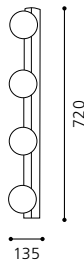

G9 4x 40W

GL2281

inklusive Leuchtmittel | bulbs included | *ampoules comprises*