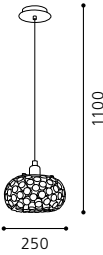

01 89062 - REBELL

Hängeleuchte; Alu gebürstet / Kristallfolie, weiß
pendant lamp; aluminium brushed / crystal foil, white
lampe suspension; aluminium brosse / film de cristal, blanc

H 1100, Ø 250

E27 1x 60W

S-2039

04 89065 - REBELL

Wand-/ Deckenleuchte; Alu gebürstet / Kristallfolie, weiß
wall / ceiling lamp; aluminium brushed / crystal foil, white
applique / plafonnier; aluminium brosse / film de cristal, blanc

H 170, Ø 250

E27 1x 60W

S-2039, GL2007

02 89063 - REBELL

Hängeleuchte; Alu gebürstet / Kristallfolie, weiß
pendant lamp; aluminium brushed / crystal foil, white
lampe suspension; aluminium brosse / film de cristal, blanc

H 1100, Ø 400

E27 1x 100W

S-2040

05 89066 - REBELL

Tischleuchte; Alu gebürstet / Kristallfolie, weiß
table lamp; aluminium brushed / crystal foil, white
lampe de table; aluminium brosse / film de cristal, blanc

H 410, Ø 250; Base: Ø 155

E27 1x 60W

S-2039

03 89064 - REBELL

Hängeleuchte; Alu gebürstet / Kristallfolie, weiß
pendant lamp; aluminium brushed / crystal foil, white
lampe suspension; aluminium brosse / film de cristal, blanc

L 1010, B 250, H 1100

E27 3x 60W

S-2039

06 89067 - REBELL

Stehleuchte; Alu gebürstet / Kristallfolie, weiß
floor lamp; aluminium brushed / crystal foil, white
lampadaire; aluminium brosse / film de cristal, blanc

H 1480, Ø 400; Base: Ø 252

E27 1x 100W

S-2040

Außergewöhnliche
Leuchterserie mit besonderem
Aluschirm und effektvoller
Kristallfolie

Extraordinary lighting series
including a unique aluminium
shade and attractive crystal foil.

Série de luminaires extraordinaires
avec un abat-jour particulier et une
éblouissante feuille cristal.