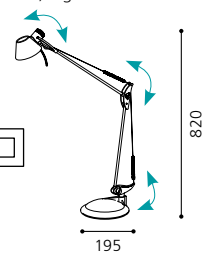

05 83249 - OFFICE

Tischleuchte; Kunststoff, Stahl, chrom, silber
table lamp; plastic, steel, chrome, silver
lampe de table; plastique, acier, chrome, argent

L 820; Base: Ø 195

9 002759 832490

E27

1x 60W