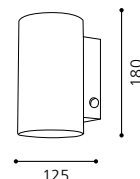

MARA + LUCCIOLA

01 87538 - MARA

Wandleuchte; Stahl, antik-braun / Glas, champagner
wall lamp; steel, brown antique / glass, champagner
applique; acier, marron antique / verre, champagne

L 90, H 410, A 150

9 002759 87538 1

E14

1x 60W

GL1376

04 87534 - MARA

Wandleuchte; Stahl, nickel-matt / Glas opal
wall lamp; steel, nickel matt / opal glass
applique; acier, nickel mat / verre opale

L 80, H 245, A 112

9 002759 87534 3

G9

1x 40W

GL1767

inklusive Leuchtmittel | bulbs included | ampoules comprises

02 87537 - MARA

Wandleuchte; Stahl, antik-braun / Glas, champagner
wall lamp; steel, brown antique / glass, champagner
applique; acier, marron antique / verre, champagne

L 80, H 245, A 112

9 002759 87537 4

G9

1x 40W

GL1768

inklusive Leuchtmittel | bulbs included | ampoules comprises

05 91226 - LUCCIOLA

Wandleuchte; Stahl, antik-braun / Glas gekalkt, beige
wall lamp; steel, brown antique / limed glass, beige
applique; acier, marron antique / verre chaulé, beige

L 100, H 180, A 125

9 002759 91226 0

G9

1x 40W

GL2628

inklusive Leuchtmittel | bulbs included | ampoules comprises

03 87535 - MARA

Wandleuchte; Stahl, nickel-matt / Glas opal
wall lamp; steel, nickel matt / opal glass
applique; acier, nickel mat / verre opale

L 90, H 410, A 150

9 002759 87535 0

E14

1x 60W

GL-474

06 91225 - LUCCIOLA

Wandleuchte; Stahl, nickel-matt / Glas, weiß lackiert
wall lamp; steel, nickel matt / glass, coated white
applique; acier, nickel mat / verre, blanc laqué

L 100, H 180, A 125

9 002759 91225 3

G9

1x 40W

GL2625

inklusive Leuchtmittel | bulbs included | ampoules comprises