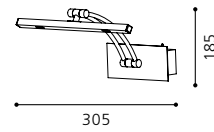

inklusive Leuchtmittel | bulbs included | ampoules comprises

06 91649 - DOREEN 1

Spiegelleuchte; Alu, Stahl, messing-matt
mirror lamp; aluminium, steel, brass matt
lampe de miroir; aluminium, acier, laiton mat

L 305, H 185, A 235