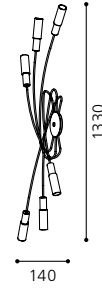

E14 6x 9W

GL2328

inklusive Leuchtmittel | bulbs included | ampoules comprises