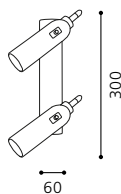

01 89382 - GARDA

Wandleuchte; Stahl, nickel-matt / Glas opal
wall lamp; steel, nickel matt / opal glass
applique; acier, nickel mat / verre opale

L 140, B 65

E14

1x 9W

GL2072, ET0217, ET0464

inklusive Leuchtmittel | bulbs included | ampoules comprises

02 89383 - GARDA

Wand-/ Deckenleuchte; Stahl, nickel-matt / Glas opal
wall / ceiling lamp; steel, nickel matt / opal glass
applique / plafonnier; acier, nickel mat / verre opale

L 300, B 60

E14

2x 9W

GL2072, ET0217, ET0464

inklusive Leuchtmittel | bulbs included | ampoules comprises

03 89384 - GARDA

Wand-/ Deckenleuchte; Stahl, nickel-matt / Glas opal
wall / ceiling lamp; steel, nickel matt / opal glass
applique / plafonnier; acier, nickel mat / verre opale

L 295, B 255

E14

3x 9W

GL2072, ET0217, ET0464

inklusive Leuchtmittel | bulbs included | ampoules comprises

04 89385 - GARDA

Wand-/ Deckenleuchte; Stahl, nickel-matt / Glas opal
wall / ceiling lamp; steel, nickel matt / opal glass
applique / plafonnier; acier, nickel mat / verre opale

L 1065, B 115

E14

4x 9W

GL2072, ET0217, ET0464, ET0250

inklusive Leuchtmittel | bulbs included | ampoules comprises