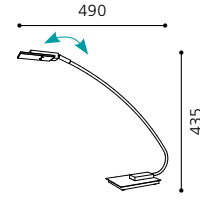

GL2513
inklusive Leuchtmittel | bulbs included | ampoules comprises

05 90892 - OCASO

Tischleuchte; Alu, Stahl, chrom, weiß glänzend / Glas geätzt
table lamp; aluminium, steel, chrome, shiny white / corroded glass
lampe de table; aluminium, acier, chrome, blanc brillant / verre rouillé
L 515, H 435