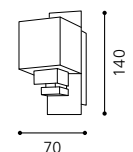

TANGA 1

01 86566 - TANGA 1

Hängeleuchte; Stahl, nickel-matt / Glas satiniert, klar
pendant lamp; steel, nickel matt / satinated glass, clear
lampe suspension; acier, nickel mat / verre satiné, clair

L 735, B 70, H 1100

9 002759 865665

G9

5x 40W

GL1088

inklusive Leuchtmittel | bulbs included | ampoules comprises

02 88876 - TANGA 1

Hängeleuchte; Stahl, nickel-matt / Glas satiniert, klar
pendant lamp; steel, nickel matt / satinated glass, clear
lampe suspension; acier, nickel mat / verre satiné, clair

L 295, B 295, H 1100

9 002759 888763

G9

5x 40W

GL1088

inklusive Leuchtmittel | bulbs included | ampoules comprises

03 86565 - TANGA 1

Hängeleuchte; Stahl, nickel-matt / Glas satiniert, klar
pendant lamp; steel, nickel matt / satinated glass, clear
lampe suspension; acier, nickel mat / verre satiné, clair

L 465, B 70, H 1100

9 002759 865658

G9

3x 40W

GL1088

inklusive Leuchtmittel | bulbs included | ampoules comprises

04 86564 - TANGA 1

Hängeleuchte; Stahl, nickel-matt / Glas satiniert, klar
pendant lamp; steel, nickel matt / satinated glass, clear
lampe suspension; acier, nickel mat / verre satiné, clair

L 70, B 70, H 1100, Base: L 97, B 97

9 002759 865641

G9

1x 40W

GL1088

inklusive Leuchtmittel | bulbs included | ampoules comprises

05 86568 - TANGA 1

Wandleuchte; Stahl, nickel-matt / Glas satiniert, klar
wall lamp; steel, nickel matt / satinated glass, clear
applique; acier, nickel mat / verre satiné, clair

B 70, H 140

9 002759 865689

G9

1x 40W

GL1088

inklusive Leuchtmittel | bulbs included | ampoules comprises