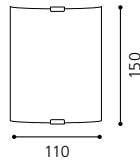

FONDO

01 85074 - FONDO

Wandleuchte; Stahl, nickel-matt / Glas satiniert
wall lamp; steel, nickel matt / satinated glass
applique; acier, nickel mat / verre satiné

L 150, B 110, A 70

9 002759 85074 6

G9

1x 48W

GL-810

inklusive Leuchtmittel | bulbs included | ampoules comprises

02 83301 - FONDO

Wand-/ Deckenleuchte; Stahl, nickel-matt / Glas satiniert
wall / ceiling lamp; steel, nickel matt / satinated glass
applique / plafonnier; acier, nickel mat / verre satiné

L 570, B 115

9 002759 83301 5

G9

2x 48W

GL-810

inklusive Leuchtmittel | bulbs included | ampoules comprises

03 83302 - FONDO

Wand-/ Deckenleuchte; Stahl, nickel-matt / Glas satiniert
wall / ceiling lamp; steel, nickel matt / satinated glass
applique / plafonnier; acier, nickel mat / verre satiné

L 760, B 115

9 002759 83302 2

G9

3x 48W

GL-810

inklusive Leuchtmittel | bulbs included | ampoules comprises

04 83303 - FONDO

Wand-/ Deckenleuchte; Stahl, nickel-matt / Glas satiniert
wall / ceiling lamp; steel, nickel matt / satinated glass
applique / plafonnier; acier, nickel mat / verre satiné

L 1090, B 115

9 002759 83303 9

G9

4x 48W

GL-810

inklusive Leuchtmittel | bulbs included | ampoules comprises