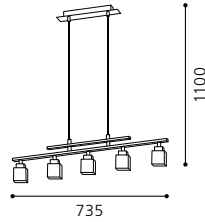

03 84091 - TANGA

Hängeleuchte; Stahl, chrom / Kristallglas, klar, satiniert
pendant lamp; steel, chrome / crystal glass, clear, satinated
lampe suspension; acier, chrome / verre de cristal, clair, satiné

L 735, B 70, H 1100

G9 5x 40W

GL-855

inklusive Leuchtmittel | bulbs included | ampoules comprises