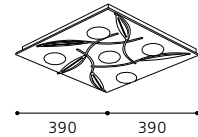

05 91578 - SANJA 1

Deckenleuchte; Stahl, chrom / Glas satiniert
ceiling lamp; steel, chrome / satinated glass
plafonnier; acier, chrome / verre satiné

L 390, B 390

GL2562

inklusive Leuchtmittel | bulbs included | ampoules comprises