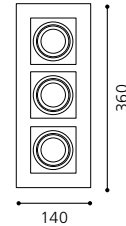

inklusive Leuchtmittel | bulbs included | ampoules comprises

04 89079 - LOKE

Wand-/ Deckenleuchte; Alu gebürstet, Stahl, schwarz
wall / ceiling lamp; aluminium brushed, steel, black
applique / plafonnier; aluminium brossé, acier, noir

L 250, B 250, A 75