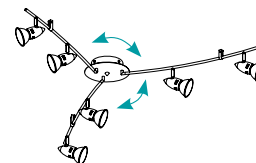

1050

inklusive Leuchtmittel | bulbs included | ampoules comprises