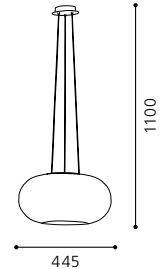

04 91382 - GALAXIA

Hängeleuchte; Stahl, nickel-matt / Glas opal
pendant lamp; steel, nickel matt / opal glass
lampe suspension; acier, nickel mat / verre opale
H 1100, Ø 445