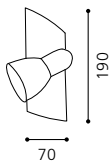

01 90982 - ENEA

Wand-/ Deckenleuchte; Stahl, nickel-matt / Glas satiniert
wall / ceiling lamp; steel, nickel matt / satinated glass
applique / plafonnier; acier, nickel mat / verre satiné

L 190, B 70

E14 1x 40W

GL-327

03 90985 - ENEA

Wand-/ Deckenleuchte; Stahl, nickel-matt / Glas satiniert
wall / ceiling lamp; steel, nickel matt / satinated glass
applique / plafonnier; acier, nickel mat / verre satiné

L 500, B 70

E14 3x 40W

GL-327

02 90984 - ENEA

Wand-/ Deckenleuchte; Stahl, nickel-matt / Glas satiniert
wall / ceiling lamp; steel, nickel matt / satinated glass
applique / plafonnier; acier, nickel mat / verre satiné

L 300, B 70

E14 2x 40W

GL-327

04 90986 - ENEA

Wand-/ Deckenleuchte; Stahl, nickel-matt / Glas satiniert
wall / ceiling lamp; steel, nickel matt / satinated glass
applique / plafonnier; acier, nickel mat / verre satiné

Ø 265

E14 3x 40W

GL-327