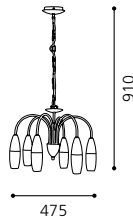

GL1570, GL1986
inklusive Leuchtmittel | bulbs included | ampoules comprises

04 87972