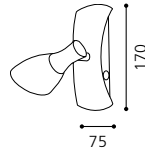

ONA 1 + ONA

01 87361 - ONA 1

Wandleuchte; Stahl, Metallguss, antik-braun / Glas, champagner
wall lamp; steel, cast metal, brown antique / glass, champagner
applique; acier, métal moulé, marron antique / verre, champagne

L 170, B 75

9 002759 873615

G9 1x 40W

GL1363

inklusive Leuchtmittel | bulbs included | ampoules comprises

04 87481 - ONA

Wand-/ Deckenleuchte; Stahl, antik-braun / Glas, champagner
wall / ceiling lamp; steel, brown antique / glass, champagner
applique / plafonnier; acier, marron antique / verre, champagne

L 1115, B 260

9 002759 874810

G9 4x 40W

GL1363

inklusive Leuchtmittel | bulbs included | ampoules comprises

02 87368 - ONA

Wand-/ Deckenleuchte; Stahl, antik-braun / Glas, champagner
wall / ceiling lamp; steel, brown antique / glass, champagner
applique / plafonnier; acier, marron antique / verre, champagne

L 550, B 170

9 002759 873684

G9 2x 40W

GL1363

inklusive Leuchtmittel | bulbs included | ampoules comprises

05 87482 - ONA

Wand-/ Deckenleuchte; Stahl, antik-braun / Glas, champagner
wall / ceiling lamp; steel, brown antique / glass, champagner
applique / plafonnier; acier, marron antique / verre, champagne

L 1130, B 790

9 002759 874827

G9 6x 40W

GL1363

inklusive Leuchtmittel | bulbs included | ampoules comprises

03 87369 - ONA

Wand-/ Deckenleuchte; Stahl, antik-braun / Glas, champagner
wall / ceiling lamp; steel, brown antique / glass, champagner
applique / plafonnier; acier, marron antique / verre, champagne

L 775, B 200

9 002759 873691

G9 3x 40W

GL1363

inklusive Leuchtmittel | bulbs included | ampoules comprises