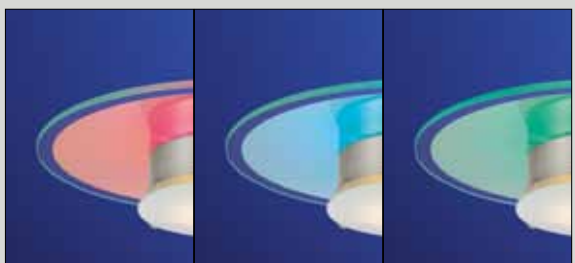

PRIVERO + SANIA 1 + TANO + CELENZA

01 90922 - PRIVERO

Wand-/ Deckenleuchte; Stahl, chrom / Glas geätzt
wall / ceiling lamp; steel, chrome / corroded glass
applique / plafonnier; acier, chrome / verre rouillé
L 950, B 415, A 50

GL2503
inklusive Leuchtmittel | bulbs included | ampoules comprises

04 90639 - TANO

Wandleuchte; Stahl, chrom / Glas satiniert, klar
wall lamp; steel, chrome / satinated glass, clear
applique; acier, chrome / verre satiné, clair
L 330, H 180, A 60

GL2401
inklusive Leuchtmittel | bulbs included | ampoules comprises

02 91348 - SANIA 1

Wand-/ Deckenleuchte; Stahl, chrom, weiß glänzend
wall / ceiling lamp; steel, chrome, shiny white
applique / plafonnier; acier, chrome, blanc brillant
L 245, H 170, A 85

inklusive Leuchtmittel | bulbs included | ampoules comprises

05 90942 - CELENZA

Deckenleuchte; Stahl, nickel-matt / Glas satiniert, klar
ceiling lamp; steel, nickel matt / satinated glass, clear
plafonnier; acier, nickel mat / verre satiné, clair
Ø 400, A 105

GL2503, GL2521
inklusive Leuchtmittel | bulbs included | ampoules comprises

03 91229 - SANIA 1

Wandleuchte; Stahl, chrom, weiß glänzend
wall lamp; steel, chrome, shiny white
applique; acier, chrome, blanc brillant
L 240, H 160, A 95

inklusive Leuchtmittel | bulbs included | ampoules comprises

LED | PRIVERO + SANIA 1 + TANO + CELENZA

Diese Leuchte kann bequem per Fernbedienung gesteuert werden (im Lieferumfang enthalten).

This lamp can be comfortably operated with a remote control (included with the lamp).

Cette lampe peut être contrôlée avec une télécommande (incluse avec la lampe).

05

05