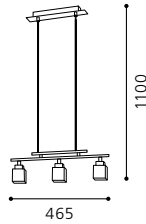

02 84089 - TANGA

Hängeleuchte; Stahl, chrom / Kristallglas, klar, satiniert
pendant lamp; steel, chrome / crystal glass, clear, satinated
lampe suspension; acier, chrome / verre de cristal, clair, satiné

L 465, B 70, H 1100

G9 3x 40W

GL-855

inklusive Leuchtmittel | bulbs included | ampoules comprises