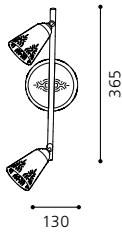

02 91386 - CARMELITA

Wand-/ Deckenleuchte; Stahl, creme-gold
 wall / ceiling lamp; steel, gold creme
applique / plafonnier; acier, or crème
 L 365, B 130

G9

2x 40W

inklusive Leuchtmittel | bulbs included | ampoules comprises