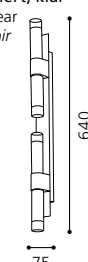

G9 4x 40W

GL-843

inklusive Leuchtmittel | bulbs included | *ampoules comprises*