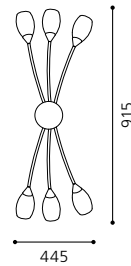

GL2180

inklusive Leuchtmittel | bulbs included | ampoules comprises