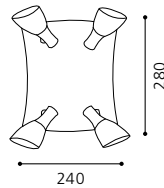

ONA 1

01 87357 - ONA 1

Wandleuchte; Stahl, Metallguss,
nickel-matt / Glas geätzt
wall lamp; steel, cast metal,
nickel matt / corroded glass
applique; acier, métal moulé,
nickel mat / verre rouillé

L 170, B 75

9 002759 873578

G9 1x 40W

GL1362

inklusive Leuchtmittel | bulbs included | ampoules comprises

04 87361 - ONA 1

Wandleuchte; Stahl, Metallguss,
antik-braun / Glas, champagner
wall lamp; steel, cast metal,
brown antique / glass, champagner
applique; acier, métal moulé,
marron antique / verre, champagne

L 170, B 75

9 002759 873615

G9 1x 40W

GL1363

inklusive Leuchtmittel | bulbs included | ampoules comprises

02 87358 - ONA 1

Wand-/ Deckenleuchte; Stahl, Metallguss,
nickel-matt / Glas geätzt
wall / ceiling lamp; steel, cast metal,
nickel matt / corroded glass
applique / plafonnier; acier, métal moulé,
nickel mat / verre rouillé

L 285, B 80

9 002759 873585

G9 2x 40W

GL1362

inklusive Leuchtmittel | bulbs included | ampoules comprises

05 87362 - ONA 1

Wand-/ Deckenleuchte; Stahl, Metallguss,
antik-braun / Glas, champagner
wall / ceiling lamp; steel, cast metal,
brown antique / glass, champagner
applique / plafonnier; acier, métal moulé,
marron antique / verre, champagne

L 285, B 80

9 002759 873622

G9 2x 40W

GL1363

inklusive Leuchtmittel | bulbs included | ampoules comprises

03 87359 - ONA 1

Wand-/ Deckenleuchte; Stahl, Metallguss,
nickel-matt / Glas geätzt
wall / ceiling lamp; steel, cast metal,
nickel matt / corroded glass
applique / plafonnier; acier, métal moulé,
nickel mat / verre rouillé

L 280, B 240

9 002759 873592

G9 4x 40W

GL1362

inklusive Leuchtmittel | bulbs included | ampoules comprises

06 87363 - ONA 1