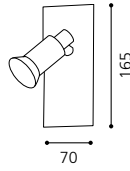

01 90822 - ERIDAN

Wandleuchte; Stahl, nickel-matt
wall lamp; steel, nickel matt
applique; acier, nickel mat

L 165, B 70

inklusive Leuchtmittel | bulbs included | ampoules comprises

02 90824 - ERIDAN

Wand-/ Deckenleuchte; Stahl, nickel-matt
wall / ceiling lamp; steel, nickel matt
applique / plafonnier; acier, nickel mat

L 390, B 70