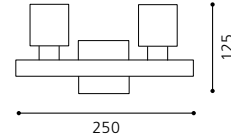

L 250, H 125, A 110

G9 2x 40W

GL-855

inklusive Leuchtmittel | bulbs included | ampoules comprises

05 85136 - TENNO

Tischleuchte; Stahl, antik-braun / Kristallglas
 table lamp; steel, brown antique / crystal glass
lampe de table; acier, marron antique / verre de cristal