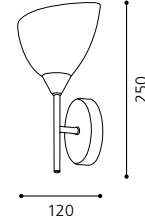

03 91498 - PISTOIA

Wandleuchte; Stahl, nickel-matt / Glas satiniert, lackiert
wall lamp; steel, nickel matt / satinated, coated glass
applique; acier, nickel mat / verre satiné, laqué

L 180, H 250, A 120

GL2644

inklusive Leuchtmittel | bulbs included | ampoules comprises