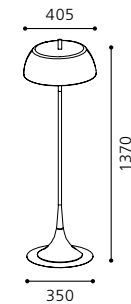

03 90372 - RYAN

Stehleuchte; Stahl, schwarz
floor lamp; steel, black
lampadaire; acier, noir

H 1370, Ø 405; Base: Ø 350

E27 2x 60W

06 90368 - RYAN

Stehleuchte; Stahl, weiß
floor lamp; steel, white
lampadaire; acier, blanc

H 1370, Ø 405; Base: Ø 350

E27 2x 60W