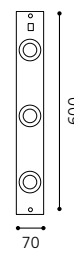

G4

3x 20W

GL1006, ET0412

inklusive Leuchtmittel | bulbs included | ampoules comprises

01 89668

02 89667

03 89666

04 86357