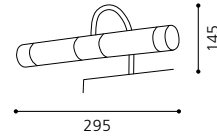

DOREEN + TRON + GRANADA + GRANADA 1

01 91556 - DOREEN

Spiegelleuchte; Stahl, chrom
mirror lamp; steel, chrome
lampe miroir; acier, chrome

L 355, H 145, A 130

G9

2x 40W

inklusive Leuchtmittel | bulbs included | ampoules comprises

02 91558 - DOREEN

Spiegelleuchte; Stahl, messing-matt
mirror lamp; steel, brass matt
lampe miroir; acier, laiton mat

L 355, H 145, A 130

G9

2x 40W

inklusive Leuchtmittel | bulbs included | ampoules comprises

03 85812 - TRON

Spiegelleuchte; Stahl, chrom / Glas satiniert
mirror lamp; steel, chrome / satinated glass
lampe miroir; acier, chrome / verre satiné

L 255, H 235, A 125

R7S

1x 80W

GL-860

inklusive Leuchtmittel | bulbs included | ampoules comprises

04 85816 - GRANADA

Spiegelleuchte; Stahl, chrom / Glas satiniert, klar
mirror lamp; steel, chrome / satinated glass, clear
lampe miroir; acier, chrome / verre satiné, clair

L 295, H 145, A 122

G9

2x 40W

GL-843

inklusive Leuchtmittel | bulbs included | ampoules comprises

05 85817 - GRANADA

Spiegelleuchte; Stahl, chrom
mirror lamp; steel, chrome
lampe miroir; acier, chrome

L 210, H 125, A 120

G9

2x 40W

inklusive Leuchtmittel | bulbs included | ampoules comprises

06 89647 - GRANADA 1

Spiegelleuchte; Stahl, chrom / Glas satiniert
mirror lamp; steel, chrome / satinated glass
lampe miroir; acier, chrome / verre satiné

L 340, H 150, A 135

R7S

1x 80W

GL2158

inklusive Leuchtmittel | bulbs included | ampoules comprises