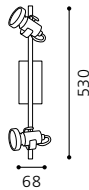

TUKON

01 86011 - TUKON

Wandleuchte; Stahl, nickel-matt
wall lamp; steel, nickel matt
applique; acier, nickel mat

L 115, B 50

9 002759 860110

GU10

1x 50W

ET0372

inklusive Leuchtmittel | bulbs included | ampoules comprises

02 86012 - TUKON

Wand-/ Deckenleuchte; Stahl, nickel-matt
wall / ceiling lamp; steel, nickel matt
applique / plafonnier; acier, nickel mat

L 530, B 68

9 002759 860127

GU10

2x 50W

ET0372

inklusive Leuchtmittel | bulbs included | ampoules comprises

03 86013 - TUKON

Wand-/ Deckenleuchte; Stahl, nickel-matt
wall / ceiling lamp; steel, nickel matt
applique / plafonnier; acier, nickel mat

L 780, B 68

9 002759 860134

GU10

3x 50W

ET0372

inklusive Leuchtmittel | bulbs included | ampoules comprises

04 86014 - TUKON

Wand-/ Deckenleuchte; Stahl, nickel-matt
wall / ceiling lamp; steel, nickel matt
applique / plafonnier; acier, nickel mat

L 1070, B 68

9 002759 860141

GU10

4x 50W

ET0372

inklusive Leuchtmittel | bulbs included | ampoules comprises

05 86015 - TUKON

Wand-/ Deckenleuchte; Stahl, nickel-matt
wall / ceiling lamp; steel, nickel matt
applique / plafonnier; acier, nickel mat

L 1840, B 68

9 002759 860158

GU10

6x 50W

ET0372

inklusive Leuchtmittel | bulbs included | ampoules comprises