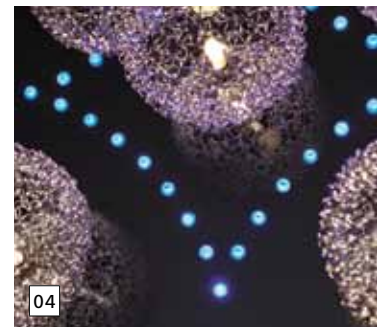

STELARIA 2 + HEDDA + SANJA + HEDDA 1 + SANJA 1

01 91598 - STELARIA 2

Deckenleuchte; Stahl, chrom / Kristallglas
ceiling lamp; steel, chrome / crystal
plafonnier; acier, chrome / cristal

L 350, B 350, A 105

inklusive Leuchtmittel | bulbs included | ampoules comprises

02 91345 - HEDDA

Wand- / Deckenleuchte; Stahl, nickel-matt / Alu, Glas, klar
wall / ceiling lamp; steel, nickel matt / aluminium, glass, clear
appliques / plafonnier; acier, nickel mat / aluminium, verre, clair

L 390, B 390, A 125

GL2386

inklusive Leuchtmittel | bulbs included | ampoules comprises

03 91228 - SANJA

Wand- / Deckenleuchte; Stahl, nickel-matt, chrom / Glas opal
wall / ceiling lamp; steel, nickel matt, chrome / opal glass
appliques / plafonnier; acier, nickel mat, chrome / verre opale

L 390, B 390, A 120

GL2527

inklusive Leuchtmittel | bulbs included | ampoules comprises

04 91603 - HEDDA 1

Deckenleuchte; Stahl, chrom / Alu, Glas, klar
ceiling lamp; steel, chrome / aluminium, glass, clear
plafonnier; acier, chrome / aluminium, verre, clair

L 380, B 380, A 110

GL2413

inklusive Leuchtmittel | bulbs included | ampoules comprises

05 91578 - SANJA 1

Deckenleuchte; Stahl, chrom / Glas satiniert
ceiling lamp; steel, chrome / satinated glass
plafonnier; acier, chrome / verre satiné

L 390, B 390

GL2562

inklusive Leuchtmittel | bulbs included | ampoules comprises

Diese Leuchte kann per inkludierter Fernbedienung gesteuert werden.

This lamp can be comfortably operated with an included remote control.

Cette lampe peut être contrôlée avec une télécommande (incluse avec la lampe).

04

01

04