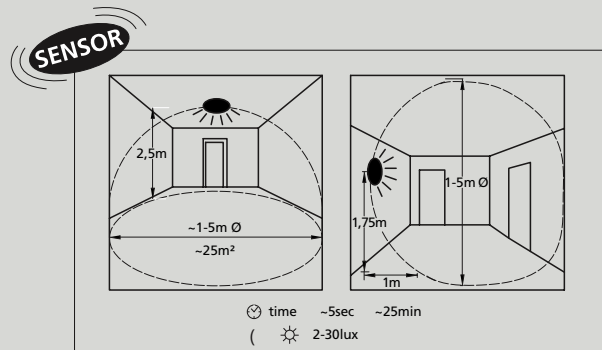

9 002759 916756

1x 18W 1330 lm

GL2538

inklusive Leuchtmittel | bulbs included | ampoules comprises

03 91676 - LED NUBE

Wand-/ Deckenleuchte; Stahl, weiß, chrom / Glas lackiert, weiß, klar
wall / ceiling lamp; steel, white, chrome / coated glass, white, clear
applique / plafonnier; acier, blanc, chrome / verre laqué, blanc, clair
Ø 420, A 110

9 002759 916763

1x 18W 1330 lm

GL2539

inklusive Leuchtmittel | bulbs included | ampoules comprises

02 91718 - LED BARI 1

Wand-/ Deckenleuchte; Stahl, weiß / Glas opal
wall / ceiling lamp; steel, white / opal glass
applique / plafonnier; acier, blanc / verre opale
Ø 350, A 110

9 002759 917180

1x 18W 1330 lm IP 44

GL2185

inklusive Leuchtmittel | bulbs included | ampoules comprises

04 91848 - LED ELLA

Wand-/ Deckenleuchte; Stahl, weiß / Glas opal
wall / ceiling lamp; steel, white / opal glass
applique / plafonnier; acier, blanc / verre opale
Ø 450, A 125

9 002759 918484

1x 18W 1330 lm IP 44

GL2373

inklusive Leuchtmittel | bulbs included | ampoules comprises

Alle Leuchten auf dieser Seite sind mit integriertem Bewegungssensor ausgestattet. Dieser ist unsichtbar hinter dem Glas befestigt.

All lamps on this page have an integrated motion sensor. This sensor is mounted invisibly behind the glass.

Tous les lampes dans cette page ont un capteur de mouvement intégré. Ce capteur est attaché invisiblement derrière le verre.