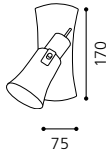

BUSTO

01 90398 - BUSTO

Wand-/ Deckenleuchte; Stahl,
nickel-matt / Glas satiniert, lackiert
wall / ceiling lamp; steel,
nickel matt / satinated, coated glass
*applique / plafonnier; acier,
nickel mat / verre satiné, laqué*

L 170, B 75

9 002759 903985

G9 1x 40W

GL2357

inklusive Leuchtmittel | bulbs included | ampoules comprises

02 90399 - BUSTO

Wand-/ Deckenleuchte; Stahl,
nickel-matt / Glas satiniert, lackiert
wall / ceiling lamp; steel,
nickel matt / satinated, coated glass
*applique / plafonnier; acier,
nickel mat / verre satiné, laqué*

L 285, B 80

9 002759 903992

G9 2x 40W

GL2357

inklusive Leuchtmittel | bulbs included | ampoules comprises

03 90403 - BUSTO

Wand-/ Deckenleuchte; Stahl,
nickel-matt / Glas satiniert, lackiert
wall / ceiling lamp; steel,
nickel matt / satinated, coated glass
*applique / plafonnier; acier,
nickel mat / verre satiné, laqué*

L 775, B 100

9 002759 904036

G9 3x 40W

GL2357

inklusive Leuchtmittel | bulbs included | ampoules comprises

04 90404 - BUSTO

Wand-/ Deckenleuchte; Stahl,
nickel-matt / Glas satiniert, lackiert
wall / ceiling lamp; steel,
nickel matt / satinated, coated glass
*applique / plafonnier; acier,
nickel mat / verre satiné, laqué*

L 1135, B 100

9 002759 904043

G9 4x 40W

GL2357

inklusive Leuchtmittel | bulbs included | ampoules comprises

05 90402 - BUSTO

Wand-/ Deckenleuchte; Stahl,
nickel-matt / Glas satiniert, lackiert
wall / ceiling lamp; steel,
nickel matt / satinated, coated glass
*applique / plafonnier; acier,
nickel mat / verre satiné, laqué*

L 280, B 240

9 002759 904029

G9 4x 40W

GL2357

inklusive Leuchtmittel | bulbs included | ampoules comprises

06 90405 - BUSTO