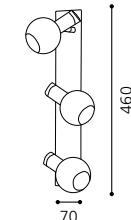

01 90286 - SESTO

Wand-/ Deckenleuchte; Stahl, nickel-matt / Glas opal
wall / ceiling lamp; steel, nickel matt / opal glass
applique / plafonnier; acier, nickel mat / verre opale

L 165, B 70

E14

1x 9W

GL2338

inklusive Leuchtmittel | bulbs included | ampoules comprises

02 90287 - SESTO

Wand-/ Deckenleuchte; Stahl, nickel-matt / Glas opal
wall / ceiling lamp; steel, nickel matt / opal glass
applique / plafonnier; acier, nickel mat / verre opale

L 335, B 70

E14

2x 9W

GL2338

inklusive Leuchtmittel | bulbs included | ampoules comprises

03 90288 - SESTO

Wand-/ Deckenleuchte; Stahl, nickel-matt / Glas opal
wall / ceiling lamp; steel, nickel matt / opal glass
applique / plafonnier; acier, nickel mat / verre opale

L 460, B 70

E14

3x 9W

GL2338

inklusive Leuchtmittel | bulbs included | ampoules comprises

04 90289 - SESTO

Wand-/ Deckenleuchte; Stahl, nickel-matt / Glas opal
wall / ceiling lamp; steel, nickel matt / opal glass
applique / plafonnier; acier, nickel mat / verre opale

L 260, B 240

E14

4x 9W

GL2338

inklusive Leuchtmittel | bulbs included | ampoules comprises

05 90291 - SESTO

Deckenleuchte; Stahl, nickel-matt / Glas opal
ceiling lamp; steel, nickel matt / opal glass
plafonnier; acier, nickel mat / verre opale

L 890, A 205

E14

4x 9W

GL2338

inklusive Leuchtmittel | bulbs included | ampoules comprises

06 90293 - SESTO

Wand-/ Deckenleuchte; Stahl, nickel-matt / Glas opal
wall / ceiling lamp; steel, nickel matt / opal glass
applique / plafonnier; acier, nickel mat / verre opale

L 1110, B 70

E14

4x 9W

GL2338

inklusive Leuchtmittel | bulbs included | ampoules comprises

07 90294 - SESTO

Wand-/ Deckenleuchte; Stahl, nickel-matt / Glas opal
wall / ceiling lamp; steel, nickel matt / opal glass
applique / plafonnier; acier, nickel mat / verre opale

L 2300

E14

6x 9W

GL2338