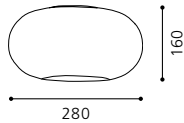

E27 2x 60W

GL1139, ET0467, ET0468