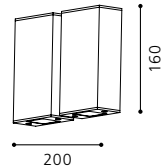

02 91827 - ABIDA

Wandleuchte; Stahl, weiß / Glas satiniert
wall lamp; steel, white / satinated glass
applique; acier, blanc / verre satiné

L 200, H 160, A 45