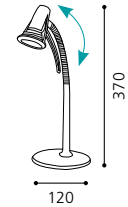

05 82462 - LEO

Tischleuchte; Stahl, nickel-matt, chrom
table lamp; steel, nickel matt, chrome
lampe de table; acier, nickel mat, chrome

H 370; Base: Ø 120

inklusive Leuchtmittel | bulbs included | ampoules comprises

02 86956 - FOX 1

Klemmleuchte; Stahl, nickel-matt, chrom
clip lamp; steel, nickel matt, chrome
lampe à clipper; acier, nickel mat, chrome

H 320