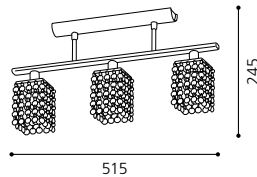

02 85328 - PYTON

Deckenleuchte; Stahl, chrom / Kristall
ceiling lamp; steel, chrome / crystal
plafonnier; acier, chrome / cristal
L 515, B 75, H 245