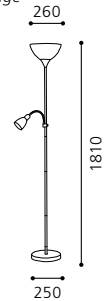

03 90232 - UP-ECO

Stehleuchte; Stahl, nickel-matt / Glas, rot, orange
floor lamp; steel, nickel matt / glass, red, orange
lampadaire; acier, nickel mat / verre, rouge, orange
H 1810, Ø 260; Base: Ø 250

E27 1x 18W

E14 1x 9W

GL2289, GL2266

inklusive Leuchtmittel | bulbs included | ampoules comprises