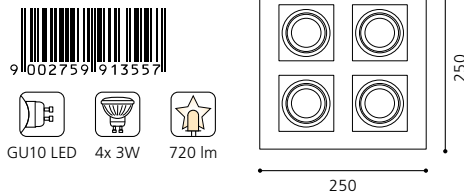

inklusive Leuchtmittel | bulbs included | ampoules comprises