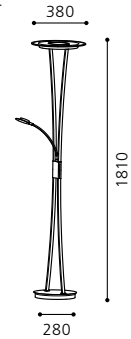

GL2732, GL2559

inklusive Leuchtmittel | bulbs included | ampoules comprises