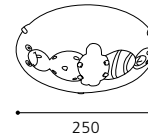

JOLLY + TAYA

01 87356 - JOLLY

Wand- / Deckenleuchte; Stahl, bunt
wall / ceiling lamp; steel, coloured
applique / plafonnier; acier, coloré

L 645, B 85

GU10 4x 50W

inklusive Leuchtmittel | bulbs included | *ampoules comprises*

02 88397 - TAYA

Wand- / Deckenleuchte; Stahl, bunt
wall / ceiling lamp; steel, coloured
applique / plafonnier; acier, coloré

L 145, H 123

GU10 1x 50W

inklusive Leuchtmittel | bulbs included | *ampoules comprises*

03 88399 - TAYA

Wand- / Deckenleuchte; Stahl, nickel-matt, bunt
wall / ceiling lamp; steel, nickel matt, coloured
applique / plafonnier; acier, nickel mat, coloré

L 645, B 100

GU10 4x 50W

inklusive Leuchtmittel | bulbs included | *ampoules comprises*

04 88401 - TAYA

Wand- / Deckenleuchte; Stahl, nickel-matt, bunt
wall / ceiling lamp; steel, nickel matt, coloured
applique / plafonnier; acier, nickel mat, coloré

L 295, B 255

GU10 3x 50W

inklusive Leuchtmittel | bulbs included | *ampoules comprises*

05 88403 - TAYA

Wand- / Deckenleuchte; Stahl / Glas satiniert, bunt
wall / ceiling lamp; steel / satinated glass, coloured
applique / plafonnier; acier / verre satiné, coloré

Ø 250

E27 1x 60W

GL1750

06 88402 - TAYA

Wand- / Deckenleuchte; Stahl, nickel-matt, bunt /
Glas satiniert, bunt
wall / ceiling lamp; steel, nickel matt, coloured /
satinated glass, coloured
*applique / plafonnier; acier, nickel mat, coloré /
verre satiné, coloré*

L 488, B 250

E27 1x 60W GU10 2x 50W

GL1737

inklusive GU10 Leuchtmittel | GU10 bulbs included |
GU10 ampoules comprises