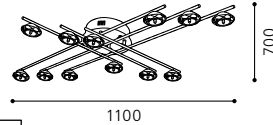

03 91544 - KALINDA

Deckenleuchte; Stahl, chrom / Kristallglas
ceiling lamp; steel, chrome / crystal glass
plafonnier; acier, chrome / verre de cristal

L 1100, B 700, A 135

G4 12x 20W

GL1878

inklusive Leuchtmittel | bulbs included | *ampoules comprises*