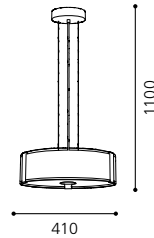

05 91255 - VARANO

Hängeleuchte; Stahl, chrom / Glas lackiert, weiß
pendant lamp; steel, chrome / coated glass, white
lampe suspension; acier, chrome / verre laqué, blanc

H 1100, Ø 410

E27

3x 60W