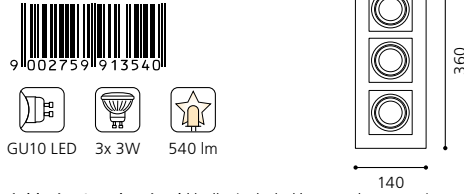

inklusive Leuchtmittel | bulbs included | ampoules comprises

04 91355 - LOKE 1

Wand-/ Deckenleuchte; Alu gebürstet, Stahl, chrom, schwarz
wall / ceiling lamp; aluminium brushed, steel, chrome, black
applique / plafonnier; aluminium brosse, acier, chrome, noir
L 250, B 250, A 75