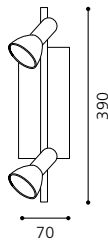

ARES 1

01 86212 - ARES 1

Wandleuchte; Stahl,
nickel-matt / Glas lackiert, weiß
wall lamp; steel,
nickel matt / coated glass, white
applique; acier,
nickel mat / verre laqué, blanc

L 165, B 70, H 150

9 002759 86212 1

E14 1x 40W

GL-890

04 86215 - ARES 1

Wand-/ Deckenleuchte; Stahl,
nickel-matt / Glas lackiert, weiß
wall / ceiling lamp; steel,
nickel matt / coated glass, white
applique / plafonnier; acier,
nickel mat / verre laqué, blanc

L 580, B 70, H 150

9 002759 86215 2

E14 3x 40W

GL-890

02 86213 - ARES 1

Wandleuchte; Stahl,
nickel-matt / Glas lackiert, weiß
wall lamp; steel,
nickel matt / coated glass, white
applique; acier,
nickel mat / verre laqué, blanc

L 220, B 70, H 266

9 002759 86213 8

E14 1x 40W

GL-890

05 86216 - ARES 1

Wand-/ Deckenleuchte; Stahl,
nickel-matt / Glas lackiert, weiß
wall / ceiling lamp; steel,
nickel matt / coated glass, white
applique / plafonnier; acier,
nickel mat / verre laqué, blanc

L 780, B 70, H 150

9 002759 86216 9

E14 4x 40W

GL-890

03 86214 - ARES 1

Wand-/ Deckenleuchte; Stahl,
nickel-matt / Glas lackiert, weiß
wall / ceiling lamp; steel,
nickel matt / coated glass, white
applique / plafonnier; acier,
nickel mat / verre laqué, blanc

L 390, B 70, H 150

9 002759 86214 5

E14 2x 40W

GL-890

Elegante Leuchtenserie mit
hochwertig verarbeitetem
Alabasterglas.

Elegant lighting series with high
quality processed alabaster glass.

Série de luminaires élégants avec
un abat-jour en verre d'albâtre haut
de gamme.