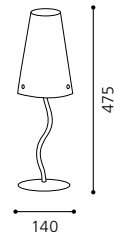

Zu KALJA werden zwei verschiedene Schirme in weiß bzw. rosa/orange gepunktet mitgeliefert.

KALJA comes with two different shades in white or pink/orange spotted.

KALJA vient avec deux abat-jours différents dans les couleurs blanc ou à pois rose/orange.