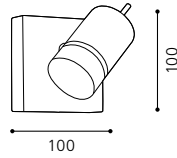

01 91212 - MARATEA

Wand-/ Deckenleuchte; Stahl, Holz, nickel-matt, Eiche färbig
wall / ceiling lamp; steel, wood, nickel matt, oak
applique / plafonnier; acier, bois, nickel mat, chêne

L 100, B 100

GU10

1x 9W

ET1137

inklusive Leuchtmittel | bulbs included | ampoules comprises

02 91213 - MARATEA

Wand-/ Deckenleuchte; Stahl, Holz, nickel-matt, Eiche färbig
wall / ceiling lamp; steel, wood, nickel matt, oak
applique / plafonnier; acier, bois, nickel mat, chêne

L 280, B 70

GU10

2x 9W

ET1137

inklusive Leuchtmittel | bulbs included | ampoules comprises

03 91214 - MARATEA

Wand-/ Deckenleuchte; Stahl, Holz, nickel-matt, Eiche färbig
wall / ceiling lamp; steel, wood, nickel matt, oak
applique / plafonnier; acier, bois, nickel mat, chêne

L 460, B 70

GU10

3x 9W

ET1137

inklusive Leuchtmittel | bulbs included | ampoules comprises

04 91215 - MARATEA

Wand-/ Deckenleuchte; Stahl, Holz, nickel-matt, Eiche färbig
wall / ceiling lamp; steel, wood, nickel matt, oak
applique / plafonnier; acier, bois, nickel mat, chêne

L 240, H 260

GU10

4x 9W

ET1137

inklusive Leuchtmittel | bulbs included | ampoules comprises