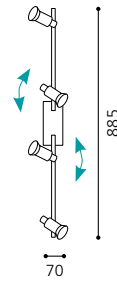

inklusive Leuchtmittel | bulbs included | ampoules comprises

06 90827 - ERIDAN

Wand-/ Deckenleuchte; Stahl, nickel-matt
wall / ceiling lamp; steel, nickel matt
applique / plafonnier; acier, nickel mat

L 1700, B 70