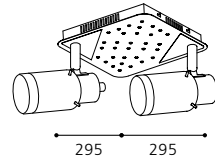

04 90605 - COLEGNO

Deckenleuchte; Stahl, nickel-matt, chrom / Glas satiniert, klar
ceiling lamp; steel, nickel matt, chrome / satinated glass, clear
plafonnier; acier, nickel mat, chrome / verre satiné, clair

L 295, B 295

GL2420, ET0228

inklusive Leuchtmittel | bulbs included | ampoules comprises

05 90771 - AMIGO

Deckenleuchte; Stahl, chrom / Glas opal
ceiling lamp; steel, chrome / opal glass
plafonnier; acier, chrome / verre opale

Ø 315, A 125