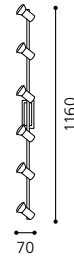

inklusive Leuchtmittel | bulbs included | ampoules comprises