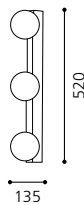

G9 3x 40W

GL2281

inklusive Leuchtmittel | bulbs included | *ampoules comprises*