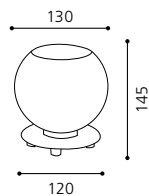

KARLO + BUCCINO + TUBOLA + FADILA + BUCCINO 1

01 91362 - KARLO

Tischleuchte; Stahl, chrom / Glas opal, Glas, klar
table lamp; steel, chrome / opal glass, glass, clear
lampe de table; acier, chrome / verre opale, verre, clair
H 220, Ø 110

9 002759 913625

G9

1x 40W

ET1150, GL2626, GL2281

inklusive Leuchtmittel | bulbs included | ampoules comprises

04 91504 - FADILA

Tischleuchte; Stahl, chrom / Glas, Kristall, weiß
table lamp; steel, chrome / glass, crystal, white
lampe de table; acier, chrome / verre, cristal, blanc
H 375, Ø 120

9 002759 915049

G9

1x 40W

GL2527

inklusive Leuchtmittel | bulbs included | ampoules comprises

02 90904 - BUCCINO

Tischleuchte; Stahl, chrom / Glas opal
table lamp; steel, chrome / opal glass
lampe de table; acier, chrome / verre opale
H 145, Ø 130; Base: Ø 120

9 002759 909048

E14

1x 40W

GL2483

05 91373 - BUCCINO 1

Tischleuchte; Stahl, chrom / Glas opal
table lamp; steel, chrome / opal glass
lampe de table; acier, chrome / verre opale
H 310, Ø 125; Base: Ø 110

9 002759 913734

G9

1x 40W

ET1135, GL1758

inklusive Leuchtmittel | bulbs included | ampoules comprises

03 89638 - TUBOLA

Tischleuchte; Stahl, chrom, weiß glänzend / Glas opal
table lamp; steel, chrome, shiny white / opal glass
lampe de table; acier, chrome, blanc brillant / verre opale
H 280, Ø 150

9 002759 896386

E14

1x 40W

GL1758

Moderne Leuchte mit speziellem
Textilkabel.

Contemporary lamp with
a special textile cable.

Lampe moderne avec un câble
textile extraordinaire.

01