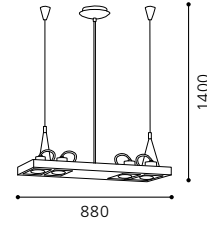

inklusive Leuchtmittel | bulbs included | ampoules comprises

04 90143 - INDO 1

Hängeleuchte; Stahl, nickel-matt / Glas mit Dekor, Kristall
pendant lamp; steel, nickel matt / glass with decor, crystal
lampe suspension; acier, nickel mat / verre avec décor, cristal

L 750, B 75, H 1200

G9 5x 9W