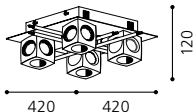

QUERIDA + VIRGO + RINGO 1

01 91249 - QUERIDA

Wand-/ Deckenleuchte; Stahl, chrom / Glas satiniert, klar
wall / ceiling lamp; steel, chrome / satinated glass, clear
applique / plafonnier; acier, chrome / verre satiné, clair

L 420, B 420, A 120

9 002759 912499

G9

4x 25W

G4

8x 10W

GL1088

inklusive Leuchtmittel | bulbs included | ampoules comprises

02 91219 - VIRGO

Deckenleuchte; Stahl, chrom / Kristall, Glas, klar
ceiling lamp; steel, chrome / crystal, glass, clear
plafonnier; acier, chrome / cristal, verre, clair

L 580, B 270, A 115

9 002759 912192

G4

4x 20W

G4

2x 10W

GL1449

inklusive Leuchtmittel | bulbs included | ampoules comprises

03 91474 - RINGO 1

Wandleuchte; Stahl, chrom / Glas satiniert
wall lamp; steel, chrome / satinated glass
applique; acier, chrome / verre satiné

L 265, H 295, A 85

9 002759 914745

G9

1x 40W

GL2662

inklusive Leuchtmittel | bulbs included | ampoules comprises

04 91473 - RINGO 1

Wand-/ Deckenleuchte; Stahl, chrom / Glas satiniert
wall / ceiling lamp; steel, chrome / satinated glass
applique / plafonnier; acier, chrome / verre satiné

Ø 585, A 100

9 002759 914738

G9

3x 48W

GL2662

inklusive Leuchtmittel | bulbs included | ampoules comprises