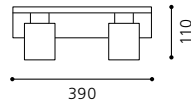

SINTRA + TRESKO

01 83891 - SINTRA

Wandleuchte; Stahl, chrom / Kristallglas, klar, satiniert
wall lamp; steel, chrome / crystal, clear, satinated
applique; acier, chrome / cristal, clair, satiné

L 60, H 140, A 95

G9 1x 40W

GL-855

inklusive Leuchtmittel | bulbs included | ampoules comprises

02 83889 - SINTRA

Wandleuchte; Stahl, chrom / Kristallglas, klar, satiniert
wall lamp; steel, chrome / crystal, clear, satinated
applique; acier, chrome / cristal, clair, satiné

L 60, H 180, A 95

G9 2x 40W

GL-855

inklusive Leuchtmittel | bulbs included | ampoules comprises

03 83888 - SINTRA

Wandleuchte; Stahl, chrom / Kristallglas, klar, satiniert
wall lamp; steel, chrome / crystal, clear, satinated
applique; acier, chrome / cristal, clair, satiné

L 390, H 110, A 100

G9 2x 40W

GL-855

inklusive Leuchtmittel | bulbs included | ampoules comprises

04 83887 - SINTRA

Wandleuchte; Stahl, chrom / Kristallglas, klar, satiniert
wall lamp; steel, chrome / crystal, clear, satinated
applique; acier, chrome / cristal, clair, satiné

L 630, H 110, A 100

G9 3x 40W

GL-855

inklusive Leuchtmittel | bulbs included | ampoules comprises

05 83922 - TRESKO

Deckenleuchte; Stahl, chrom / Kristallglas, klar, satiniert
ceiling lamp; steel, chrome / crystal, clear, satinated
plafonnier; acier, chrome / cristal, clair, satiné

L 295, B 295, H 125

G9 4x 40W

GL-855

inklusive Leuchtmittel | bulbs included | ampoules comprises