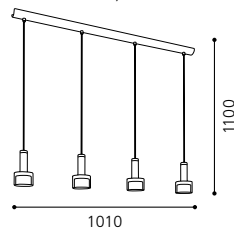

03 90576 - FABIANA

Hängeleuchte; Stahl, chrom / Glas satiniert, klar
pendant lamp; steel, chrome / satinated glass, clear
lampe suspension; acier, chrome / verre satiné, clair

L 1010, B 90, H 1100

G9 4x 40W

GL2533

inklusive Leuchtmittel | bulbs included | ampoules comprises