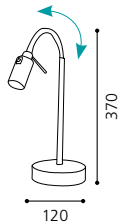

BENGA + TORELLO + COPO 1

01 87245 - BENGA

Tischleuchte; Stahl, nickel-matt, chrom / Glas opal
table lamp; steel, nickel matt, chrome / opal glass
lampe de table; acier, nickel mat, chrome / verre opale

H 370; Base: Ø 120

9 002759 187245 8

G9

1x 40W

GL-872

inklusive Leuchtmittel | bulbs included | ampoules comprises

02 90972 - TORELLO

Tischleuchte; Stahl, nickel-matt, chrom / Glas satiniert
table lamp; steel, nickel matt, chrome / satinated glass
lampe de table; acier, nickel mat, chrome / verre satiné

H 370; Base: Ø 120

9 002759 190972 7

GU10

1x 50W

GL-515

inklusive Leuchtmittel | bulbs included | ampoules comprises

03 91478 - COPO 1

Tischleuchte; Stahl, chrom
table lamp; steel, chrome
lampe de table; acier, chrome

L 600, H 450

9 002759 191478 3

GU10

1x 35W

inklusive Leuchtmittel | bulbs included | ampoules comprises

04 91479 - COPO 1

Tischleuchte; Stahl, nickel-matt
table lamp; steel, nickel matt
lampe de table; acier, nickel mat

L 600, H 450

9 002759 191479 0

GU10

1x 35W

inklusive Leuchtmittel | bulbs included | ampoules comprises