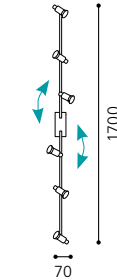

inklusive Leuchtmittel | bulbs included | ampoules comprises

07 90828 - ERIDAN

Wand-/ Deckenleuchte; Stahl, nickel-matt
wall / ceiling lamp; steel, nickel matt
applique / plafonnier; acier, nickel mat

Ø 210