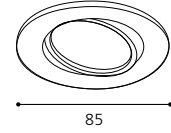

01 88944 - ARON

Einbauspots; Kunststoff, nickel-matt
recessed spot; plastic, nickel matt
spot encastrable; plastique, nickel mat
H 11, Ø 30

inklusive Leuchtmittel | bulbs included | ampoules comprises

02 89348 - RODEO

Einbauspots; Aluguss
recessed spot; cast aluminium
spot encastrable; aluminium moulé
Ø 45, ET 30

inklusive Leuchtmittel | bulbs included | ampoules comprises

03 88942 - ARON

Einbauspots; Stahl, nickel-matt
recessed spot; steel, nickel matt
spot encastrable; acier, nickel mat
Ø 85, ET 110

inklusive Leuchtmittel | bulbs included | ampoules comprises

04 88943 - ARON

Einbauspots; Stahl, nickel-matt
recessed spot; steel, nickel matt
spot encastrable; acier, nickel mat
Ø 90, ET 91

inklusive Leuchtmittel | bulbs included | ampoules comprises

Alle Leuchten dieser Seite sind als Set erhältlich.

All lamps on this page are available as a set.

Tous les lampes on cette page sont disponibles en lot.