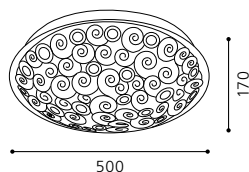

inklusive Leuchtmittel | bulbs included | *ampoules comprises*

06 90521 - CROMER

Deckenleuchte; Stahl, chrom
ceiling lamp; steel, chrome
plafonnier; acier, chrome

Ø 350, A 140

G9 8x 25W