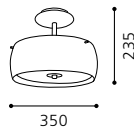

CAMARO 1

01 88732 - CAMARO 1

Deckenleuchte; Stahl, nickel-matt / Glas opal glänzend
ceiling lamp; steel, nickel matt / shiny opal glass
plafonnier; acier, nickel mat / verre opale brillant
H 235, Ø 350

G10Q 1x 32W

GL1552, GL1826, ET0586, ET0468,
inklusive Leuchtmittel | bulbs included | ampoules comprises

02 88733 - CAMARO 1

Hängeleuchte; Stahl, nickel-matt / Glas opal glänzend
pendant lamp; steel, nickel matt / shiny opal glass
lampe suspension; acier, nickel mat / verre opale brillant
H 1100, Ø 350

G10Q 1x 32W

GL1552, GL1554, ET0586, ET0468
inklusive Leuchtmittel | bulbs included | ampoules comprises

03 88734 - CAMARO 1

Hängeleuchte; Stahl, nickel-matt / Glas opal glänzend
pendant lamp; steel, nickel matt / shiny opal glass
lampe suspension; acier, nickel mat / verre opale brillant
H 1100, Ø 190

E14 1x 9W

GL1825, GL1810, ET0712
inklusive Leuchtmittel | bulbs included | ampoules comprises

04 88735 - CAMARO 1

Hängeleuchte; Stahl, nickel-matt / Glas opal glänzend
pendant lamp; steel, nickel matt / shiny opal glass
lampe suspension; acier, nickel mat / verre opale brillant
L 890, B 190, H 1100

E14 3x 9W

GL1825, GL1810, ET0712
inklusive Leuchtmittel | bulbs included | ampoules comprises

05 88736 - CAMARO 1

Wandleuchte; Stahl, nickel-matt / Glas opal glänzend
wall lamp; steel, nickel matt / shiny opal glass
applique; acier, nickel mat / verre opale brillant
L 190, H 280, A 225

E14 1x 9W

GL1825, GL1810, ET0712
inklusive Leuchtmittel | bulbs included | ampoules comprises

06 88737 - CAMARO 1

Tischleuchte; Stahl, nickel-matt / Glas opal glänzend
table lamp; steel, nickel matt / shiny opal glass
lampe de table; acier, nickel mat / verre opale brillant
H 390, Ø 190; Base: Ø 145

E14 1x 9W

GL1825, GL1810, ET0712
inklusive Leuchtmittel | bulbs included | ampoules comprises