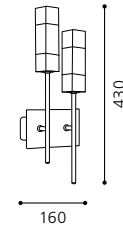

05 88849 - ALESSA

Wandleuchte; Stahl, nickel-matt / Kristallglas
wall lamp; steel, nickel matt / crystal glass
applique; acier, nickel mat / verre de cristal

L 160, H 430, A 85