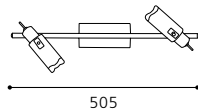

01 90373 - DANITA

Wand-/ Deckenleuchte; Stahl,
nickel-matt / Glas satiniert, klar
wall / ceiling lamp; steel,
nickel matt / satinated glass, clear
*applique / plafonnier; acier,
nickel mat / verre satiné, clair*

L 130, B 65

9 002759 903732

G9 1x 9W

GL2347

inklusive Leuchtmittel | bulbs included | ampoules comprises

02 90374 - DANITA

Wand-/ Deckenleuchte; Stahl,
nickel-matt / Glas satiniert, klar
wall / ceiling lamp; steel,
nickel matt / satinated glass, clear
*applique / plafonnier; acier,
nickel mat / verre satiné, clair*

L 505, B 65

9 002759 903749

G9 2x 9W

GL2347

inklusive Leuchtmittel | bulbs included | ampoules comprises

03 90375 - DANITA

Wand-/ Deckenleuchte; Stahl,
nickel-matt / Glas satiniert, klar
wall / ceiling lamp; steel,
nickel matt / satinated glass, clear
*applique / plafonnier; acier,
nickel mat / verre satiné, clair*

L 525, B 305

9 002759 903756

G9 3x 9W

GL2347

inklusive Leuchtmittel | bulbs included | ampoules comprises

04 90376 - DANITA

Wand-/ Deckenleuchte; Stahl,
nickel-matt / Glas satiniert, klar
wall / ceiling lamp; steel,
nickel matt / satinated glass, clear
*applique / plafonnier; acier,
nickel mat / verre satiné, clair*

L 750, B 515

9 002759 903763

G9 4x 9W

GL2347

inklusive Leuchtmittel | bulbs included | ampoules comprises

05 90377 - DANITA

Wand-/ Deckenleuchte; Stahl,
nickel-matt / Glas satiniert, klar
wall / ceiling lamp; steel,
nickel matt / satinated glass, clear
*applique / plafonnier; acier,
nickel mat / verre satiné, clair*

L 860, B 515

9 002759 903770

G9 6x 9W

GL2347

inklusive Leuchtmittel | bulbs included | ampoules comprises