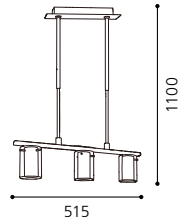

GL1260, GL2257, ET0522

inklusive Leuchtmittel | bulbs included | ampoules comprises

03 90092 - LAS VEGAS 1

Hängeleuchte; Stahl, nickel-matt / Glas satiniert, klar
pendant lamp; steel, nickel matt / satinated glass, clear
lampe suspension; acier, nickel mat / verre satiné, clair

L 915, H 1100

G9 5x 40W