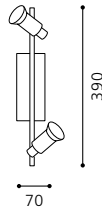

inklusive Leuchtmittel | bulbs included | ampoules comprises

03 90825 - ERIDAN

Wand-/ Deckenleuchte; Stahl, nickel-matt
wall / ceiling lamp; steel, nickel matt
applique / plafonnier; acier, nickel mat

L 580, B 70