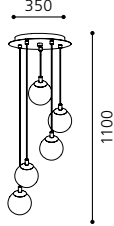

GL2350
inklusive Leuchtmittel | bulbs included | ampoules comprises