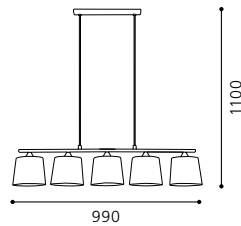

02 89472 - CAVALLA

Hängeleuchte; Stahl, nickel-matt / Glas opal
pendant lamp; steel, nickel matt / opal glass
lampe suspension; acier, nickel mat / verre opale

L 990, B 80, H 1100

E14 5x 9W

GL2267

inklusive Leuchtmittel | bulbs included | ampoules comprises

03 89473 - CAVALLA

Wandleuchte; Stahl, nickel-matt / Glas opal
wall lamp; steel, nickel matt / opal glass
applique; acier, nickel mat / verre opale

L 170, H 335, A 127

E14 1x 9W