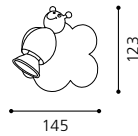

02 88397 - TAYA

Wand- / Deckenleuchte; Stahl, bunt
wall / ceiling lamp; steel, coloured
applique / plafonnier; acier, coloré

L 145, H 123

GU10 1x 50W

inklusive Leuchtmittel | bulbs included | *ampoules comprises*