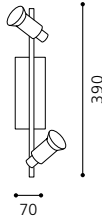

02 90833 - ERIDAN

Wand-/ Deckenleuchte; Stahl, chrom, weiß glänzend
wall / ceiling lamp; steel, chrome, shiny white
applique / plafonnier; acier, chrome, blanc brillant

L 390, B 70

inklusive Leuchtmittel | bulbs included | ampoules comprises

03 90834 - ERIDAN

Wand-/ Deckenleuchte; Stahl, chrom, weiß glänzend
wall / ceiling lamp; steel, chrome, shiny white
applique / plafonnier; acier, chrome, blanc brillant

L 580, B 70