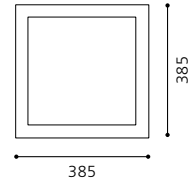

GL-945, GL-946

inklusive Leuchtmittel | bulbs included | ampoules comprises