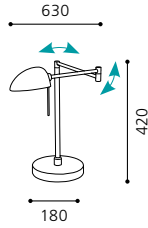

TAVOLARA

01 91521 - TAVOLARA

Tischleuchte; Stahl, nickel-matt / Glas opal
table lamp; steel, nickel matt / opal glass
lampe de table; acier, nickel mat / verre opale

L 630, H 420; Base: Ø 180

9 002759 915216

G9

1x 40W

GL2701

inklusive Leuchtmittel | bulbs included | ampoules comprises

02 91518 - TAVOLARA

Tischleuchte; Stahl, chrom
table lamp; steel, chrome
lampe de table; acier, chrome

L 625, H 420; Base: Ø 180

9 002759 915186

G9

1x 40W