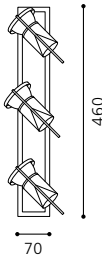

02 90685 - TAMARA

Wand-/ Deckenleuchte; Stahl, nickel-matt, chrom
wall / ceiling lamp; steel, nickel matt, chrome
applique / plafonnier; acier, nickel mat, chrome
L 460, B 70

inklusive Leuchtmittel | bulbs included | ampoules comprises

03 90686 - TAMARA

Wand-/ Deckenleuchte; Stahl, nickel-matt, chrom
wall / ceiling lamp; steel, nickel matt, chrome
applique / plafonnier; acier, nickel mat, chrome
Ø 230