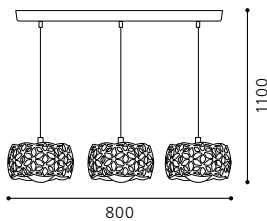

02 90439 - OXANA

Hängeleuchte; Stahl, chrom / Glas opal
pendant lamp; steel, chrome / opal glass
lampe suspension; acier, chrome / verre opale

L 800, B 225, H 1100

G9 3x 40W

GL1758

inklusive Leuchtmittel | bulbs included | ampoules comprises