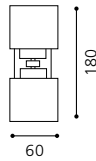

SINTRA + TRESKO

01 83891 - SINTRA

Wandleuchte; Stahl, chrom / Kristallglas, klar, satiniert
wall lamp; steel, chrome / crystal, clear, satinated
applique; acier, chrome / cristal, clair, satiné

L 60, H 140, A 95

G9 1x 40W

GL-855

inklusive Leuchtmittel | bulbs included | ampoules comprises

02 83889 - SINTRA

Wandleuchte; Stahl, chrom / Kristallglas, klar, satiniert
wall lamp; steel, chrome / crystal, clear, satinated
applique; acier, chrome / cristal, clair, satiné

L 60, H 180, A 95

G9 2x 40W

GL-855

inklusive Leuchtmittel | bulbs included | ampoules comprises

03 83888 - SINTRA

Wandleuchte; Stahl, chrom / Kristallglas, klar, satiniert
wall lamp; steel, chrome / crystal, clear, satinated
applique; acier, chrome / cristal, clair, satiné

L 390, H 110, A 100

G9 2x 40W

GL-855

inklusive Leuchtmittel | bulbs included | ampoules comprises

04 83887 - SINTRA

Wandleuchte; Stahl, chrom / Kristallglas, klar, satiniert
wall lamp; steel, chrome / crystal, clear, satinated
applique; acier, chrome / cristal, clair, satiné

L 630, H 110, A 100

G9 3x 40W

GL-855

inklusive Leuchtmittel | bulbs included | ampoules comprises

05 83922 - TRESKO

Deckenleuchte; Stahl, chrom / Kristallglas, klar, satiniert
ceiling lamp; steel, chrome / crystal, clear, satinated
plafonnier; acier, chrome / cristal, clair, satiné

L 295, B 295, H 125

G9 4x 40W

GL-855

inklusive Leuchtmittel | bulbs included | ampoules comprises