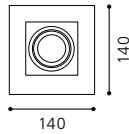

LOKE

01 89075 - LOKE

Wand-/ Deckenleuchte; Alu gebürstet, Stahl, schwarz
wall / ceiling lamp; aluminium brushed, steel, black
applique / plafonnier; aluminium brossé, acier, noir

L 140, B 140, A 75

GU10

1x 35W

inklusive Leuchtmittel | bulbs included | ampoules comprises

02 89076 - LOKE

Wand-/ Deckenleuchte; Alu gebürstet, Stahl, schwarz
wall / ceiling lamp; aluminium brushed, steel, black
applique / plafonnier; aluminium brossé, acier, noir

L 250, B 140, A 75

GU10

2x 35W

inklusive Leuchtmittel | bulbs included | ampoules comprises

03 89077 - LOKE

Wand-/ Deckenleuchte; Alu gebürstet, Stahl, schwarz
wall / ceiling lamp; aluminium brushed, steel, black
applique / plafonnier; aluminium brossé, acier, noir

L 360, B 140, A 75

GU10

3x 35W

inklusive Leuchtmittel | bulbs included | ampoules comprises

04 89079 - LOKE

Wand-/ Deckenleuchte; Alu gebürstet, Stahl, schwarz
wall / ceiling lamp; aluminium brushed, steel, black
applique / plafonnier; aluminium brossé, acier, noir

L 250, B 250, A 75

GU10

4x 35W

inklusive Leuchtmittel | bulbs included | ampoules comprises

Diese Leuchten sind beliebig schwenkbar.

These lamps are adjustable at will.

Ces lampes sont réglables au choix.