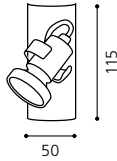

TUKON

01 86011 - TUKON

Wandleuchte; Stahl, nickel-matt
wall lamp; steel, nickel matt
applique; acier, nickel mat

L 115, B 50

9 002759 860110

GU10

1x 50W

ET0372

inklusive Leuchtmittel | bulbs included | ampoules comprises

02 86012 - TUKON

Wand-/ Deckenleuchte; Stahl, nickel-matt
wall / ceiling lamp; steel, nickel matt
applique / plafonnier; acier, nickel mat

L 530, B 68

9 002759 860127

GU10

2x 50W

ET0372

inklusive Leuchtmittel | bulbs included | ampoules comprises

03 86013 - TUKON

Wand-/ Deckenleuchte; Stahl, nickel-matt
wall / ceiling lamp; steel, nickel matt
applique / plafonnier; acier, nickel mat

L 780, B 68

9 002759 860134

GU10

3x 50W

ET0372

inklusive Leuchtmittel | bulbs included | ampoules comprises

04 86014 - TUKON

Wand-/ Deckenleuchte; Stahl, nickel-matt
wall / ceiling lamp; steel, nickel matt
applique / plafonnier; acier, nickel mat

L 1070, B 68

9 002759 860141

GU10

4x 50W

ET0372

inklusive Leuchtmittel | bulbs included | ampoules comprises

05 86015 - TUKON

Wand-/ Deckenleuchte; Stahl, nickel-matt
wall / ceiling lamp; steel, nickel matt
applique / plafonnier; acier, nickel mat

L 1840, B 68

9 002759 860158

GU10

6x 50W

ET0372

inklusive Leuchtmittel | bulbs included | ampoules comprises