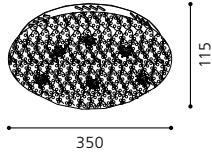

STELARIA 2 + STELARIA 1

01 91599 - STELARIA 2

Deckenleuchte; Stahl, chrom / Kristall
ceiling lamp; steel, chrome / crystal
plafonnier; acier, chrome / cristal
Ø 350, H 115