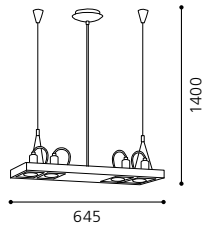

inklusive Leuchtmittel | bulbs included | ampoules comprises

03 90699 - VECTUS QR

Hängeleuchte; Alu, Stahl, weiß
pendant lamp; aluminium, steel, white
lampe suspension; aluminium, acier, blanc

L 880, B 190, H 1400

QR 111 4x 50W