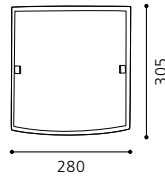

LED AURIGA + LED CORRIENTE + LED TOLEDA

01 91668 - LED AURIGA

Wand-/ Deckenleuchte; Stahl, nickel-matt /
Glas satiniert
wall / ceiling lamp; steel, nickel matt /
satinated glass
applique / plafonnier; acier, nickel mat /
verre satiné

L 300, B 300, A 65

9 002759 916688

1x 18W 1330 lm

GL-943, GL-944

inklusive Leuchtmittel | bulbs included | ampoules comprises

04 91709 - LED CORRIENTE

Wand-/ Deckenleuchte; Stahl, weiß /
Glas lackiert, weiß, klar
wall / ceiling lamp; steel, white /
coated glass, white, clear
applique / plafonnier; acier, blanc /
verre laqué, blanc, clair

L 380, B 380, A 90

9 002759 917098

1x 24W 1862 lm

GL2516, ET1076

inklusive Leuchtmittel | bulbs included | ampoules comprises

02 91669 - LED AURIGA

Wand-/ Deckenleuchte; Stahl,
nickel-matt / Glas satiniert
wall / ceiling lamp; steel,
nickel matt / satinated glass
applique / plafonnier; acier,
nickel mat / verre satiné

L 385, B 385, A 65

9 002759 916695

1x 18W 1330 lm

GL-945, GL-946

inklusive Leuchtmittel | bulbs included | ampoules comprises

05 91714 - LED TOLEDA

Wand-/ Deckenleuchte; Stahl, weiß /
Glas satiniert, Metall, chrom
wall / ceiling lamp; steel, white /
satinated glass, metal, chrome
applique / plafonnier; acier, blanc /
verre satiné, métal, chrome

L 410, B 410, A 98

9 002759 917142

1x 18W 1330 lm

GL-598

inklusive Leuchtmittel | bulbs included | ampoules comprises

03 91708 - LED CORRIENTE

Wand-/ Deckenleuchte; Stahl, weiß /
Glas lackiert, weiß, klar
wall / ceiling lamp; steel, white /
coated glass, white, clear
applique / plafonnier; acier, blanc /
verre laqué, blanc, clair

L 280, B 305, A 90

9 002759 917081

1x 18W 1330 lm

GL2726, ET1076

inklusive Leuchtmittel | bulbs included | ampoules comprises