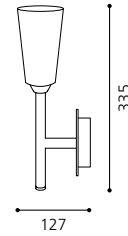

01 89471 - CAVALLA

Hängeleuchte; Stahl, nickel-matt / Glas opal
pendant lamp; steel, nickel matt / opal glass
lampe suspension; acier, nickel mat / verre opale

L 580, B 80, H 1100

E14 3x 9W

GL2267

inklusive Leuchtmittel | bulbs included | ampoules comprises

02 89472 - CAVALLA

Hängeleuchte; Stahl, nickel-matt / Glas opal
pendant lamp; steel, nickel matt / opal glass
lampe suspension; acier, nickel mat / verre opale

L 990, B 80, H 1100

E14 5x 9W

GL2267

inklusive Leuchtmittel | bulbs included | ampoules comprises

03 89473 - CAVALLA

Wandleuchte; Stahl, nickel-matt / Glas opal
wall lamp; steel, nickel matt / opal glass
applique; acier, nickel mat / verre opale

L 170, H 335, A 127

E14 1x 9W

GL2267

inklusive Leuchtmittel | bulbs included | ampoules comprises

04 89474 - CAVALLA

Tischleuchte; Stahl, nickel-matt / Glas opal
table lamp; steel, nickel matt / opal glass
lampe de table; acier, nickel mat / verre opale

L 170, H 430

E14 1x 9W

GL2267

inklusive Leuchtmittel | bulbs included | ampoules comprises