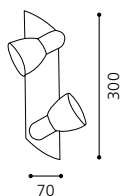

01 90982 - ENEA

Wand-/ Deckenleuchte; Stahl, nickel-matt / Glas satiniert
wall / ceiling lamp; steel, nickel matt / satinated glass
applique / plafonnier; acier, nickel mat / verre satiné

L 190, B 70

E14 1x 40W

GL-327

03 90985 - ENEA

Wand-/ Deckenleuchte; Stahl, nickel-matt / Glas satiniert
wall / ceiling lamp; steel, nickel matt / satinated glass
applique / plafonnier; acier, nickel mat / verre satiné

L 500, B 70

E14 3x 40W

GL-327

02 90984 - ENEA

Wand-/ Deckenleuchte; Stahl, nickel-matt / Glas satiniert
wall / ceiling lamp; steel, nickel matt / satinated glass
applique / plafonnier; acier, nickel mat / verre satiné

L 300, B 70

E14 2x 40W

GL-327

04 90986 - ENEA

Wand-/ Deckenleuchte; Stahl, nickel-matt / Glas satiniert
wall / ceiling lamp; steel, nickel matt / satinated glass
applique / plafonnier; acier, nickel mat / verre satiné

Ø 265

E14 3x 40W

GL-327