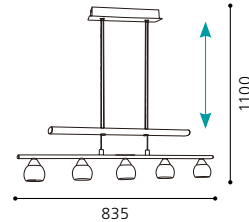

03 89478 - BETTA

Hängeleuchte; Stahl, nickel-matt / Glas opal
pendant lamp; steel, nickel matt / opal glass
lampe suspension; acier, nickel mat / verre opale

L 835, H 1100

G4

5x 20W

GL2151

inklusive Leuchtmittel | bulbs included | ampoules comprises

04 89507 - BETTA

Hängeleuchte; Stahl, nickel-matt / Glas satiniert, klar
pendant lamp; steel, nickel matt / satinated glass, clear
lampe suspension; acier, nickel mat / verre satiné, clair

L 750, H 1100

G4

5x 20W