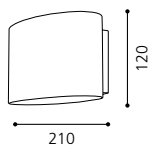

02 91302 - BAILA

Wandleuchte; Stahl, nickel-matt / Glas opal
wall lamp; steel, nickel matt / opal glass
applique; acier, nickel mat / verre opale
L 210, H 120, A 140