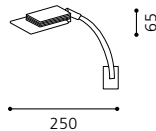

HAKANA + BADOS + DOREEN 1

01 91364 - HAKANA

Wandleuchte; Stahl, chrom / Glas satiniert
wall lamp; steel, chrome / satinated glass
applique; acier, chrome / verre satiné

L 580, H 60, A 115

1x 21W 431 lm
(132 LED)

GL2695

inklusive Leuchtmittel | bulbs included | ampoules comprises

02 91365 - HAKANA

Wandleuchte; Stahl, chrom / Kunststoff, weiß
wall lamp; steel, chrome / plastic, white
applique; acier, chrome / plastique, blanc

L 580, H 60, A 120

1x 21W 431 lm
(132 LED)

ET1198

inklusive Leuchtmittel | bulbs included | ampoules comprises

03 91366 - BADOS

Spiegelleuchte; Alu, Stahl, chrom / Glas geätzt
mirror lamp; aluminium, steel, chrome / corroded glass
lampe de miroir; aluminium, acier, chrome / verre rouillé

L 55, H 65, A 250

1x 4,76W 210 lm

GL2513

inklusive Leuchtmittel | bulbs included | ampoules comprises

04 91367 - BADOS

Spiegelleuchte; Alu, Stahl, chrom / Glas satiniert, klar
mirror lamp; aluminium, steel, chrome / satinated glass, clear
lampe de miroir; aluminium, acier, chrome / verre satiné, clair

L 100, H 65, A 250

1x 4,76W 210 lm

GL2559

inklusive Leuchtmittel | bulbs included | ampoules comprises

05 91648 - DOREEN 1

Spiegelleuchte; Alu, Stahl, nickel-matt
mirror lamp; aluminium, steel, nickel matt
lampe de miroir; aluminium, acier, nickel mat

L 305, H 185, A 235

2x 3,4W 210 lm

inklusive Leuchtmittel | bulbs included | ampoules comprises

06 91649 - DOREEN 1

Spiegelleuchte; Alu, Stahl, messing-matt
mirror lamp; aluminium, steel, brass matt
lampe de miroir; aluminium, acier, laiton mat

L 305, H 185, A 235

2x 3,4W 210 lm

inklusive Leuchtmittel | bulbs included | ampoules comprises