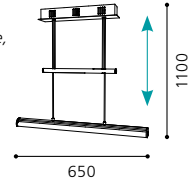

01 90781 - AINA

Hängeleuchte; Alu, Stahl, chrom / Kunststoff, weiß
pendant lamp; aluminium, steel, chrome / plastic, white
lampe suspension; aluminium, acier, chrome / plastique, blanc

L 750, B 80, H 1100

9 400275 919078 151

1x 13,44W 274 lm
(84 LED)

inklusive Leuchtmittel | bulbs included | ampoules comprises

02 90899 - AINA

Hängeleuchte; Alu, Stahl, chrom / Kunststoff, weiß
pendant lamp; aluminium, steel, chrome / plastic, white
lampe suspension; aluminium, acier, chrome / plastique, blanc

L 1000, B 80, H 1100

9 400275 919089 971

1x 18,24W 372 lm
(114 LED)

inklusive Leuchtmittel | bulbs included | ampoules comprises

03 90935 - TORIO

Hängeleuchte; Alu gebürstet, Stahl, chrom / Kunststoff, weiß
pendant lamp; aluminium brushed, steel, chrome / plastic, white
lampe suspension; aluminium brosse, acier, chrome / plastique, blanc

L 650, H 1100

9 400275 919093 521

8x 2,38W 960 lm

inklusive Leuchtmittel | bulbs included | ampoules comprises

04 90936 - TORIO

Hängeleuchte; Alu gebürstet, Stahl, chrom / Kunststoff, weiß
pendant lamp; aluminium brushed, steel, chrome / plastic, white
lampe suspension; aluminium brosse, acier, chrome / plastique, blanc

L 900, H 1100

9 400275 919093 691

10x 2,38W 1200 lm

inklusive Leuchtmittel | bulbs included | ampoules comprises

Durch praktisches Zugpendel in der Höhe verstellbar.

Flexible in height with practical adjustable drawbar.

Réglable en hauteur avec un système monte et baisse.