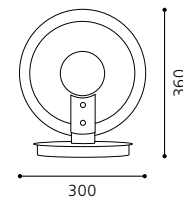

06 88264 - NEW AGE

Tischleuchte; Stahl, nickel-matt / Glas lackiert, weiß, klar
table lamp; steel, nickel matt / coated glass, white, clear
lampe de table; acier, nickel mat / verre laqué, blanc, clair
L 300, B 125, H 360

2GX13 1x 22W

GL1744

inklusive Leuchtmittel | bulbs included | ampoules comprises