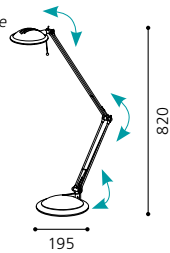

NOALE + PICARO + PLANO + OFFICE

01 23691 - NOALE

Tischleuchte; Kunststoff, Alu, silber, anthrazit
table lamp; plastic, aluminium, silver, anthracite
lampe de table; plastique, aluminium, argent, anthracite
L 820; Base: Ø 195

9 002759 236915

E27

1x 60W

04 82541 - PLANO

Tischleuchte; Kunststoff, Stahl, silber, chrom
table lamp; plastic, steel, silver, chrome
lampe de table; plastique, acier, argent, chrome
L 820; Base: Ø 190

9 002759 825416

GU10

1x 50W

inklusive Leuchtmittel | bulbs included | ampoules comprises

02 86555 - PICARO

Tischleuchte; Kunststoff, Stahl, chrom
table lamp; plastic, steel, chrome
lampe de table; plastique, acier, chrome

H 820; Base: Ø 195

9 002759 865559

G9

1x 40W

GL-549

inklusive Leuchtmittel | bulbs included | ampoules comprises

05 83249 - OFFICE

Tischleuchte; Kunststoff, Stahl, chrom, silber
table lamp; plastic, steel, chrome, silver
lampe de table; plastique, acier, chrome, argent

L 820; Base: Ø 195

9 002759 832490

E27

1x 60W

GL-802

03 86557 - PICARO

Tischleuchte; Kunststoff, Stahl, chrom, anthrazit
table lamp; plastic, steel, chrome, anthracite
lampe de table; plastique, acier, chrome, anthracite

H 820; Base: Ø 195

9 002759 865573

G9

1x 40W

GL-549

inklusive Leuchtmittel | bulbs included | ampoules comprises

Inkl. Tischfuß und Klemme
Incl. tablebase and clip
socle et pince tauxnis

02 03 05