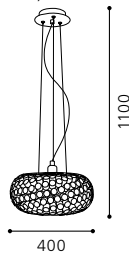

02 89063 - REBELL

Hängeleuchte; Alu gebürstet / Kristallfolie, weiß
pendant lamp; aluminium brushed / crystal foil, white
lampe suspension; aluminium brosse / film de cristal, blanc

H 1100, Ø 400

E27 1x 100W

S-2040