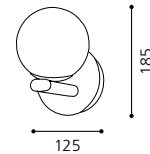

GL2350
inklusive Leuchtmittel | bulbs included | ampoules comprises