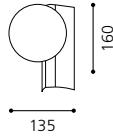

Wand-/ Deckenleuchte; Alu / Glas opal
wall / ceiling lamp; aluminium / opal glass
applique / plafonnier; aluminium / verre opale

L 100, H 160, A 135

G9 1x 40W

GL2281

inklusive Leuchtmittel | bulbs included | *ampoules comprises*