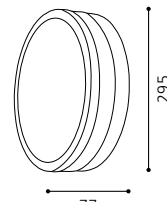

GL1820
inklusive Leuchtmittel | bulbs included | ampoules comprises