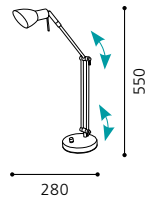

FALKO 1 + HALVA 1 + SINES 1

01 91305 - FALKO 1

Tischleuchte; Stahl, nickel-matt
table lamp; steel, nickel matt
lampe de table; acier, nickel mat

L 280, H 550

G9

1x 40W

ET1190

inklusive Leuchtmittel | bulbs included | ampoules comprises

02 91304 - FALKO 1

Tischleuchte; Stahl, nickel-matt / Glas lackiert, weiß
table lamp; steel, nickel matt / coated glass, white
lampe de table; acier, nickel mat / verre laqué, blanc

L 280, H 550

G9

1x 40W

GL2030, ET1190

inklusive Leuchtmittel | bulbs included | ampoules comprises

03 91495 - FALKO 1

Stehleuchte; Stahl, nickel-matt
floor lamp; steel, nickel matt
lampadaire; acier, nickel mat

H 1500, Base: Ø 230

GU10

1x 50W

inklusive Leuchtmittel | bulbs included | ampoules comprises

04 91494 - FALKO 1

Stehleuchte; Stahl, nickel-matt / Glas lackiert, weiß
floor lamp; steel, nickel matt / coated glass, white
lampadaire; acier, nickel mat / verre laqué, blanc

H 1500, Base: Ø 230

G9

1x 40W

GL2030

inklusive Leuchtmittel | bulbs included | ampoules comprises

05 88366 - HALVA 1

Tischleuchte; Alu, Stahl, chrom
table lamp; aluminium, steel, chrome
lampe de table; aluminium, acier, chrome

L 535, H 595; Base: Ø 180

GU10

1x 35W

inklusive Leuchtmittel | bulbs included | ampoules comprises

06 88217 - SINES 1

Tischleuchte; Alu gebürstet, Stahl, chrom
table lamp; aluminium brushed, steel, chrome
lampe de table; aluminium brossé, acier, chrome

L 525, H 600; Base: Ø 180

GU10

1x 9W

inklusive Leuchtmittel | bulbs included | ampoules comprises

07 88219 - SINES 1

Stehleuchte; Alu gebürstet, Stahl, chrom
floor lamp; aluminium brushed, steel, chrome
lampadaire; aluminium brossé, acier, chrome

L 525, H 1430; Base: Ø 230

GU10

1x 9W

inklusive Leuchtmittel | bulbs included | ampoules comprises