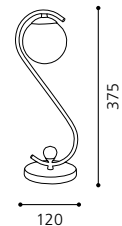

KARLO + BUCCINO + TUBOLA + FADILA + BUCCINO 1

01 91362 - KARLO

Tischleuchte; Stahl, chrom / Glas opal, Glas, klar
table lamp; steel, chrome / opal glass, glass, clear
lampe de table; acier, chrome / verre opale, verre, clair
H 220, Ø 110

9 002759 913625

G9

1x 40W

ET1150, GL2626, GL2281

inklusive Leuchtmittel | bulbs included | ampoules comprises

04 91504 - FADILA

Tischleuchte; Stahl, chrom / Glas, Kristall, weiß
table lamp; steel, chrome / glass, crystal, white
lampe de table; acier, chrome / verre, cristal, blanc
H 375, Ø 120

9 002759 915049

G9

1x 40W

GL2527

inklusive Leuchtmittel | bulbs included | ampoules comprises

02 90904 - BUCCINO

Tischleuchte; Stahl, chrom / Glas opal
table lamp; steel, chrome / opal glass
lampe de table; acier, chrome / verre opale
H 145, Ø 130; Base: Ø 120

9 002759 909048

E14

1x 40W

GL2483

05 91373 - BUCCINO 1

Tischleuchte; Stahl, chrom / Glas opal
table lamp; steel, chrome / opal glass
lampe de table; acier, chrome / verre opale
H 310, Ø 125; Base: Ø 110

9 002759 913734

G9

1x 40W

ET1135, GL1758

inklusive Leuchtmittel | bulbs included | ampoules comprises

03 89638 - TUBOLA

Tischleuchte; Stahl, chrom, weiß glänzend / Glas opal
table lamp; steel, chrome, shiny white / opal glass
lampe de table; acier, chrome, blanc brillant / verre opale
H 280, Ø 150

9 002759 896386

E14

1x 40W

GL1758

Moderne Leuchte mit speziellem
Textilkabel.

Contemporary lamp with
a special textile cable.

Lampe moderne avec un câble
textile extraordinaire.

01