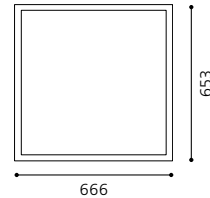

ET0778

inklusive Leuchtmittel | bulbs included | ampoules comprises

05 88895 - IDUN

Wand-/ Deckenleuchte; Alu gebürstet / Kunststoff, weiß
wall / ceiling lamp; aluminium brushed / plastic, white
applique / plafonnier; aluminium brossé / plastique, blanc

L 666, B 228, A 96

G13 2x 18W

ET0781

inklusive Leuchtmittel | bulbs included | ampoules comprises

06 88894 - IDUN

Wand-/ Deckenleuchte; Alu gebürstet / Kunststoff, weiß
wall / ceiling lamp; aluminium brushed / plastic, white
applique / plafonnier; aluminium brossé / plastique, blanc

L 970, B 228, A 96

G13 2x 30W