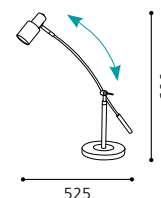

inklusive Leuchtmittel | bulbs included | ampoules comprises

07 88219 - SINES 1

Stehleuchte; Alu gebürstet, Stahl, chrom
floor lamp; aluminium brushed, steel, chrome
lampadaire; aluminium brossé, acier, chrome

L 525, H 1430; Base: Ø 230

GU10

1x 9W