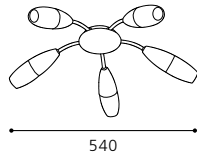

GL1570, GL1986
inklusive Leuchtmittel | bulbs included | ampoules comprises