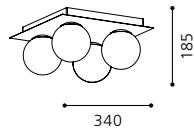

GL2350
inklusive Leuchtmittel | bulbs included | ampoules comprises