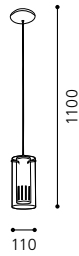

03 91328 - PINTO 1

Tischleuchte; Stahl, chrom / Glas, klar
 table lamp; steel, chrome / glass, clear
 lampe de table; acier, chrome / verre, clair

H 280, Ø 120

GU10 1x 50W

GL2649, ET0900

inklusive Leuchtmittel | bulbs included | ampoules comprises