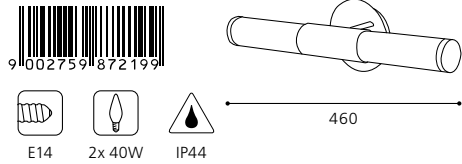

05 87219 - PALMERA

Wandleuchte; Stahl, chrom / Glas opal
wall lamp; steel, chrome / opal glass
applique; acier, chrome / verre opale
L 460, A 110