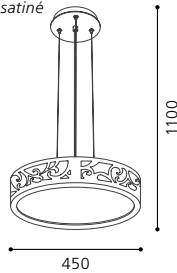

03 91477 - LA CASEDDA

Hängeleuchte; Stahl, weiß / Glas satiniert
pendant lamp; steel, white / satinated glass
lampe suspension; acier, blanc / verre satiné

H 1100, Ø 450

E14

4x 60W