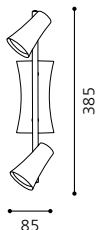

inklusive Leuchtmittel | bulbs included | ampoules comprises

03 91456 - ABANI

Wand-/ Deckenleuchte; Stahl, nickel-matt
wall / ceiling lamp; steel, nickel matt
applique / plafonnier; acier, nickel mat
L 575, B 85