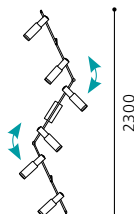

01 87981 - SAMANTA

Wandleuchte; Stahl, nickel-matt / Glas satiniert, klar
wall lamp; steel, nickel matt / satinated glass, clear
applique; acier, nickel mat / verre satiné, clair

L 165, B 70

E14 1x 9W

GL1810

inklusive Leuchtmittel | bulbs included | ampoules comprises

02 87982 - SAMANTA

Wand-/ Deckenleuchte; Stahl, nickel-matt / Glas satiniert, klar
wall / ceiling lamp; steel, nickel matt / satinated glass, clear
applique / plafonnier; acier, nickel mat / verre satiné, clair

L 335, B 70

E14 2x 9W

GL1810

inklusive Leuchtmittel | bulbs included | ampoules comprises

03 87983 - SAMANTA

Wand-/ Deckenleuchte; Stahl, nickel-matt / Glas satiniert, klar
wall / ceiling lamp; steel, nickel matt / satinated glass, clear
applique / plafonnier; acier, nickel mat / verre satiné, clair

L 460, B 70

E14 3x 9W

GL1810

inklusive Leuchtmittel | bulbs included | ampoules comprises

04 87984 - SAMANTA

Wand-/ Deckenleuchte; Stahl, nickel-matt / Glas satiniert, klar
wall / ceiling lamp; steel, nickel matt / satinated glass, clear
applique / plafonnier; acier, nickel mat / verre satiné, clair

Ø 580, A 145

E14 5x 9W

GL1810

inklusive Leuchtmittel | bulbs included | ampoules comprises

05 87986 - SAMANTA

Wand-/ Deckenleuchte; Stahl, nickel-matt / Glas satiniert, klar
wall / ceiling lamp; steel, nickel matt / satinated glass, clear
applique / plafonnier; acier, nickel mat / verre satiné, clair

L 2300

E14 6x 9W

GL1810

inklusive Leuchtmittel | bulbs included | ampoules comprises

06 87985 - SAMANTA

Wand-/ Deckenleuchte; Stahl, nickel-matt / Glas satiniert, klar
wall / ceiling lamp; steel, nickel matt / satinated glass, clear
applique / plafonnier; acier, nickel mat / verre satiné, clair

L 1110, B 70

E14 4x 9W

GL1810

inklusive Leuchtmittel | bulbs included | ampoules comprises

07 88229 - SAMANTA