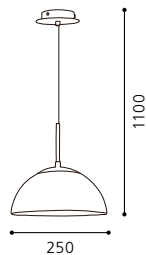

TOPO 1 + ROMY

01 89995 - TOPO 1

Hängeleuchte; Stahl, nickel-matt /
Glas mundgeblasen, weiß glänzend
pendant lamp; steel, nickel matt /
blown glass, shiny white
lampe suspension; acier, nickel mat /
verre soufflé, blanc brillant

H 1100, Ø 250

E14 1x 40W

GL2135

03 91846 - ROMY

Hängeleuchte; Stahl, nickel-matt /
Glas opal
pendant lamp; steel, nickel matt /
opal glass
lampe suspension; acier, nickel mat /
verre opale

L 900, B 200, H 1100

E27 3x 60W

GL-912