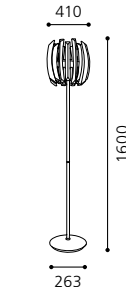

GL1894, GL2042
inklusive Leuchtmittel | bulbs included | ampoules comprises