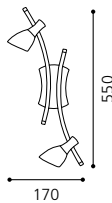

ONA 1 + ONA

01 87361 - ONA 1

Wandleuchte; Stahl, Metallguss, antik-braun / Glas, champagner
wall lamp; steel, cast metal, brown antique / glass, champagner
applique; acier, métal moulé, marron antique / verre, champagne

L 170, B 75

9 002759 873615

G9 1x 40W

GL1363

inklusive Leuchtmittel | bulbs included | ampoules comprises

04 87481 - ONA

Wand-/ Deckenleuchte; Stahl, antik-braun / Glas, champagner
wall / ceiling lamp; steel, brown antique / glass, champagner
applique / plafonnier; acier, marron antique / verre, champagne

L 1115, B 260

9 002759 874810

G9 4x 40W

GL1363

inklusive Leuchtmittel | bulbs included | ampoules comprises

02 87368 - ONA

Wand-/ Deckenleuchte; Stahl, antik-braun / Glas, champagner
wall / ceiling lamp; steel, brown antique / glass, champagner
applique / plafonnier; acier, marron antique / verre, champagne

L 550, B 170

9 002759 873684

G9 2x 40W

GL1363

inklusive Leuchtmittel | bulbs included | ampoules comprises

05 87482 - ONA

Wand-/ Deckenleuchte; Stahl, antik-braun / Glas, champagner
wall / ceiling lamp; steel, brown antique / glass, champagner
applique / plafonnier; acier, marron antique / verre, champagne

L 1130, B 790

9 002759 874827

G9 6x 40W

GL1363

inklusive Leuchtmittel | bulbs included | ampoules comprises

03 87369 - ONA

Wand-/ Deckenleuchte; Stahl, antik-braun / Glas, champagner
wall / ceiling lamp; steel, brown antique / glass, champagner
applique / plafonnier; acier, marron antique / verre, champagne

L 775, B 200

9 002759 873691

G9 3x 40W

GL1363

inklusive Leuchtmittel | bulbs included | ampoules comprises