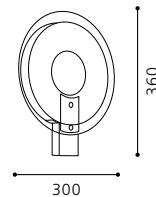

05 88263 - NEW AGE

Wandleuchte; Stahl, nickel-matt / Glas lackiert, weiß, klar
wall lamp; steel, nickel matt / coated glass, white, clear
applique; acier, nickel mat / verre laqué, blanc, clair
B 300, H 360, A 70

2GX13 1x 22W

GL1744

inklusive Leuchtmittel | bulbs included | ampoules comprises