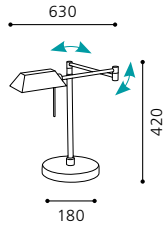

inklusive Leuchtmittel | bulbs included | ampoules comprises

03 91526 - TAVOLARA

Stehleuchte; Stahl, nickel-matt / Glas opal
floor lamp; steel, nickel matt / opal glass
lampadaire; acier, nickel mat / verre opale

L 675, H 1355; Base: Ø 230

9 002759 915261

G9

1x 40W