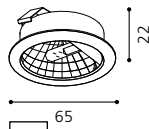

PICCOLO + PICCOLO 1

01 86022 - PICCOLO

Einbauspot; Stahl, weiß / Glas satiniert, 3er Set
recessed spot; steel, white / satinated glass, 3 unit set
spot encastrable; acier, blanc / verre satiné, lot de 3
Ø 65, A 2, ET 22

GL1003

inklusive Trafo | transformer included | *Transformateur compris*
inklusive Leuchtmittel | bulbs included | *ampoules comprises*

03 86024 - PICCOLO

Einbauspot; Stahl, messing / Glas satiniert, 3er Set
recessed spot; steel, brass / satinated glass, 3 unit set
spot encastrable; acier, laiton / verre satiné, lot de 3
Ø 65, A 2, ET 22

GL1003

inklusive Trafo | transformer included | *Transformateur compris*
inklusive Leuchtmittel | bulbs included | *ampoules comprises*

02 86023 - PICCOLO

Einbauspot; Stahl, nickel-matt / Glas satiniert, 3er Set
recessed spot; steel, nickel matt / satinated glass, 3 unit set
spot encastrable; acier, nickel mat / verre satiné, lot de 3
Ø 65, A 2, ET 22

GL1003

inklusive Trafo | transformer included | *Transformateur compris*
inklusive Leuchtmittel | bulbs included | *ampoules comprises*

04 87047 - PICCOLO 1

Aufbauspot; Stahl, nickel-matt / Glas satiniert, 3er Set
mounted spot; steel, nickel matt / satinated glass, 3 unit set
spot en saillie; acier, nickel mat / verre satiné, lot de 3
H 25, Ø 65

GL1003

inklusive Trafo | transformer included | *Transformateur compris*
inklusive Leuchtmittel | bulbs included | *ampoules comprises*

Einfache Montage dank praktischer Klemmen.

Easy installation due to practical clips.

Installation simple grâce aux clips pratiques.