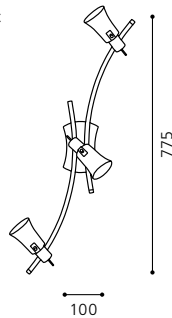

03 90403 - BUSTO

Wand-/ Deckenleuchte; Stahl,
nickel-matt / Glas satiniert, lackiert
wall / ceiling lamp; steel,
nickel matt / satinated, coated glass
*applique / plafonnier; acier,
nickel mat / verre satiné, laqué*

L 775, B 100

9 002759 904036

G9 3x 40W

GL2357

inklusive Leuchtmittel | bulbs included | ampoules comprises