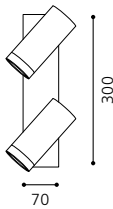

01 90344 - VIVIAN

Wand-/ Deckenleuchte; Stahl, nickel-matt /
Glas satiniert, klar
wall / ceiling lamp; steel, nickel matt /
satinated glass, clear
applique / plafonnier; acier, nickel mat /
verre satiné, clair

L 165, B 70

9 002759 903442

GU10 1x 9W

GL2355

inklusive Leuchtmittel | bulbs included | ampoules comprises

03 90346 - VIVIAN

Wand-/ Deckenleuchte; Stahl, nickel-matt /
Glas satiniert, klar
wall / ceiling lamp; steel, nickel matt /
satinated glass, clear
applique / plafonnier; acier, nickel mat /
verre satiné, clair

L 480, B 70

9 002759 903466

GU10 3x 9W

GL2355

inklusive Leuchtmittel | bulbs included | ampoules comprises

02 90345 - VIVIAN

Wand-/ Deckenleuchte; Stahl, nickel-matt /
Glas satiniert, klar
wall / ceiling lamp; steel, nickel matt /
satinated glass, clear
applique / plafonnier; acier, nickel mat /
verre satiné, clair

L 300, B 70

9 002759 903459

GU10 2x 9W

GL2355

inklusive Leuchtmittel | bulbs included | ampoules comprises

04 90347 - VIVIAN

Wand-/ Deckenleuchte; Stahl, nickel-matt /
Glas satiniert, klar
wall / ceiling lamp; steel, nickel matt /
satinated glass, clear
applique / plafonnier; acier, nickel mat /
verre satiné, clair

L 1110, B 70

9 002759 903473

GU10 4x 9W

GL2355

inklusive Leuchtmittel | bulbs included | ampoules comprises