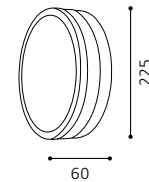

GL1786
inklusive Leuchtmittel | bulbs included | ampoules comprises

08 88197 - PALERMO

Wand-/ Deckenleuchte; Stahl, chrom / Glas satiniert
wall / ceiling lamp; steel, chrome / satinated glass
applique / plafonnier; acier, chrome / verre satiné

Ø 295, A 77