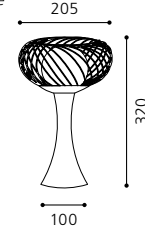

GL2281

inklusive Leuchtmittel | bulbs included | ampoules comprises