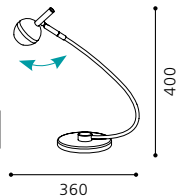

inklusive Leuchtmittel | bulbs included | ampoules comprises

02 89345 - CAVO

Tischleuchte; Stahl, Alu, chrom
table lamp; steel, aluminium, chrome
lampe de table; acier, aluminium, chrome

B 360, H 400

9 002759 893453