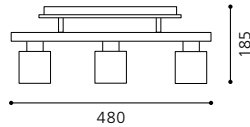

GL-855

inklusive Leuchtmittel | bulbs included | ampoules comprises

04 85135 - TENNO

Wandleuchte; Stahl, antik-braun / Kristallglas
wall lamp; steel, brown antique / crystal glass
applique; acier, marron antique / verre de cristal

L 250, H 125, A 110

G9 2x 40W