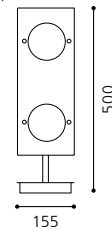

GL2281, GL2283

inklusive Leuchtmittel | bulbs included | ampoules comprises