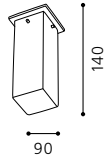

BANTRY + BLOC + MADRAS 1

01 91195 - BANTRY

Aufbauleuchte; Alu gebürstet, weiß glänzend
mounted lamp; aluminium brushed, shiny white
lampe en saillie; aluminium brossé, blanc brillant

L 100, B 100, H 120

GU10

1x 35W

inklusive Leuchtmittel | bulbs included | ampoules comprises

02 83554 - BLOC

Aufbauleuchte; Stahl, nickel-matt / Glas opal
mounted lamp; steel, nickel matt / opal glass
lampe en saillie; acier, nickel mat / verre opale

L 150, B 150, H 95

G9

1x 40W

GL-844

inklusive Leuchtmittel | bulbs included | ampoules comprises

03 91204 - BANTRY

Aufbauleuchte; Stahl, nickel-matt / Glas opal
mounted lamp; steel, nickel matt / opal glass
lampe en saillie; acier, nickel mat / verre opale

L 90, B 90, H 140

G9

1x 40W

GL2544

inklusive Leuchtmittel | bulbs included | ampoules comprises

04 91202 - BANTRY

Aufbauleuchte; Stahl, nickel-matt / Glas opal
mounted lamp; steel, nickel matt / opal glass
lampe en saillie; acier, nickel mat / verre opale

H 140, Ø 90

G9

1x 40W

GL2543

inklusive Leuchtmittel | bulbs included | ampoules comprises

05 91222 - MADRAS 1

Aufbauleuchte; Stahl, nickel-matt
mounted lamp; steel, nickel matt
lampe en saillie; acier, nickel mat

H 150, Ø 100

G9

1x 40W

inklusive Leuchtmittel | bulbs included | ampoules comprises

06 91196 - BANTRY

Aufbauleuchte; Alu gebürstet, weiß glänzend
mounted lamp; aluminium brushed, shiny white
lampe en saillie; aluminium brossé, blanc brillant

H 120, Ø 100

GU10

1x 35W

inklusive Leuchtmittel | bulbs included | ampoules comprises