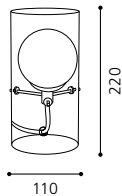

KARLO + BUCCINO + TUBOLA + FADILA + BUCCINO 1

01 91362 - KARLO

Tischleuchte; Stahl, chrom / Glas opal, Glas, klar
table lamp; steel, chrome / opal glass, glass, clear
lampe de table; acier, chrome / verre opale, verre, clair
H 220, Ø 110

9 002759 913625

G9

1x 40W

ET1150, GL2626, GL2281

inklusive Leuchtmittel | bulbs included | ampoules comprises

04 91504 - FADILA

Tischleuchte; Stahl, chrom / Glas, Kristall, weiß
table lamp; steel, chrome / glass, crystal, white
lampe de table; acier, chrome / verre, cristal, blanc
H 375, Ø 120

9 002759 915049

G9

1x 40W

GL2527

inklusive Leuchtmittel | bulbs included | ampoules comprises

02 90904 - BUCCINO

Tischleuchte; Stahl, chrom / Glas opal
table lamp; steel, chrome / opal glass
lampe de table; acier, chrome / verre opale
H 145, Ø 130; Base: Ø 120

9 002759 909048

E14

1x 40W

GL2483

05 91373 - BUCCINO 1

Tischleuchte; Stahl, chrom / Glas opal
table lamp; steel, chrome / opal glass
lampe de table; acier, chrome / verre opale
H 310, Ø 125; Base: Ø 110

9 002759 913734

G9

1x 40W

ET1135, GL1758

inklusive Leuchtmittel | bulbs included | ampoules comprises

03 89638 - TUBOLA

Tischleuchte; Stahl, chrom, weiß glänzend / Glas opal
table lamp; steel, chrome, shiny white / opal glass
lampe de table; acier, chrome, blanc brillant / verre opale
H 280, Ø 150

9 002759 896386

E14

1x 40W

GL1758

Moderne Leuchte mit speziellem
Textilkabel.

Contemporary lamp with
a special textile cable.

Lampe moderne avec un câble
textile extraordinaire.

01