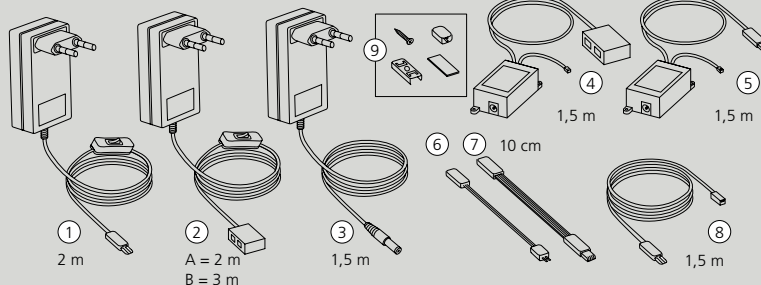

01 02

03 04

inklusive Zubehör | accessories included | accessoires compris