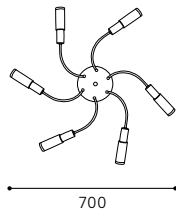

03 87975 - SAMANTA

Wand-/ Deckenleuchte; Stahl, nickel-matt / Glas satiniert, klar
wall / ceiling lamp; steel, nickel matt / satinated glass, clear
applique / plafonnier; acier, nickel mat / verre satiné, clair
Ø 700, A 62