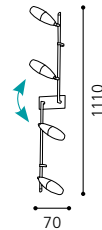

GL1570, GL1986
inklusive Leuchtmittel | bulbs included | ampoules comprises