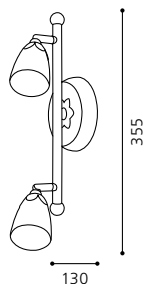

02 91428 - DANIELLE

Wand-/ Deckenleuchte; Stahl,
dunkelbraun / Glas geätzt, lackiert
wall / ceiling lamp; steel,
dark brown / corroded, coated glass
applique / plafonnier; acier,
marron foncé / verre rouillé, laqué
L 355, B 130

GL2564

inklusive Leuchtmittel | bulbs included | ampoules comprises