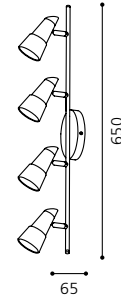

04 86245 - ARIZONA

Wand-/ Deckenleuchte; Stahl, nickel-matt, chrom / Glas lackiert
wall / ceiling lamp; steel, nickel matt, chrome / coated glass
applique / plafonnier; acier, nickel mat, chrome / verre laqué

L 650, B 65

9 002759 862459

G9

4x 40W

GL1043

inklusive Leuchtmittel | bulbs included | ampoules comprises