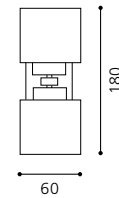

G9 2x 40W

GL-855

inklusive Leuchtmittel | bulbs included | ampoules comprises

02 84089