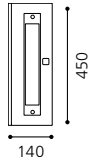

01 89224 - TRICALA

Unterbauleuchte; Alu gebürstet / Glas satiniert
under cabinet lamp; aluminium brushed / satinated glass
réglette; aluminium brossé / verre satiné

L 450, H 140

G5

1x 8W

GL2055

inklusive Leuchtmittel | bulbs included | ampoules comprises

02 89225 - TRICALA

Unterbauleuchte; Alu gebürstet / Glas satiniert
under cabinet lamp; aluminium brushed / satinated glass
réglette; aluminium brossé / verre satiné

L 600, H 140

G5

1x 13W

GL2056

inklusive Leuchtmittel | bulbs included | ampoules comprises

03 89226 - TRICALA

Unterbauleuchte; Alu gebürstet / Glas satiniert
under cabinet lamp; aluminium brushed / satinated glass
réglette; aluminium brossé / verre satiné

L 1200, H 140

G5

1x 21W

GL2057

inklusive Leuchtmittel | bulbs included | ampoules comprises

04 89218 - TRICALA

Unterbauleuchte; Alu gebürstet
under cabinet lamp; aluminium brushed
réglette; aluminium brossé

L 600, H 140

3x 1W

inklusive Leuchtmittel | bulbs included | ampoules comprises

05 89219 - TRICALA

Unterbauleuchte; Alu gebürstet
under cabinet lamp; aluminium brushed
réglette; aluminium brossé

L 600, H 140

5x 1W

inklusive Leuchtmittel | bulbs included | ampoules comprises

06 89227 - TRICALA

Unterbauleuchte; Alu gebürstet / Glas satiniert
under cabinet lamp; aluminium brushed / satinated glass
réglette; aluminium brossé / verre satiné

L 600, H 140

G4

3x 20W

GL1006

inklusive Leuchtmittel | bulbs included | ampoules comprises

07 89222 - TRICALA

Doppelsteckdose; Alu gebürstet, silber
double jack; aluminium brushed, silver
double prise; aluminium brossé, argent

L 200, H 140

08 89223 - TRICALA

Eckverbinder; Alu gebürstet
corner connection; aluminium brushed
entretoise d'angle; aluminium brossé

L 150, B 150, H 140