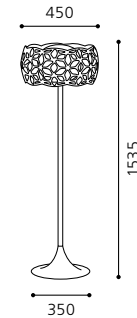

01 90438 - OXANA

Hängeleuchte; Stahl, chrom / Glas opal
pendant lamp; steel, chrome / opal glass
lampe suspension; acier, chrome / verre opale

H 1100, Ø 450

E27 1x 60W

GL-913

02 90439 - OXANA

Hängeleuchte; Stahl, chrom / Glas opal
pendant lamp; steel, chrome / opal glass
lampe suspension; acier, chrome / verre opale

L 800, B 225, H 1100

G9 3x 40W

GL1758

inklusive Leuchtmittel | bulbs included | ampoules comprises

03 90441 - OXANA

Wand-/ Deckenleuchte; Stahl, chrom / Glas opal
wall / ceiling lamp; steel, chrome / opal glass
applique / plafonnier; acier, chrome / verre opale

Ø 225, A 155

G9 1x 40W

GL1758

inklusive Leuchtmittel | bulbs included | ampoules comprises

04 90442 - OXANA

Tischleuchte; Stahl, chrom / Glas opal
table lamp; steel, chrome / opal glass
lampe de table; acier, chrome / verre opale

H 325, Ø 225; Base: Ø 100

G9 1x 40W

GL1758

inklusive Leuchtmittel | bulbs included | ampoules comprises

05 90443 - OXANA

Stehleuchte; Stahl, chrom / Glas opal
floor lamp; steel, chrome / opal glass
lampadaire; acier, chrome / verre opale

H 1535, Ø 450, Base: Ø 350

E27 1x 60W

GL-913

06 91084 - OXANA

Hängeleuchte; Stahl, chrom / Glas opal
pendant lamp; steel, chrome / opal glass
lampe suspension; acier, chrome / verre opale

H 1100, Ø 225

G9 1x 40W

GL1758

inklusive Leuchtmittel | bulbs included | ampoules comprises

Moderne Leuchtenserie mit besonderem Metallschirm.

Contemporary lighting series including a unique metal shade.

Série de luminaires extraordinaires avec un abat-jour métallique.