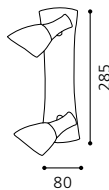

ONA 1

01 87357 - ONA 1

Wandleuchte; Stahl, Metallguss,
nickel-matt / Glas geätzt
wall lamp; steel, cast metal,
nickel matt / corroded glass
applique; acier, métal moulé,
nickel mat / verre rouillé

L 170, B 75

9 002759 873578

G9 1x 40W

GL1362

inklusive Leuchtmittel | bulbs included | ampoules comprises

04 87361 - ONA 1

Wandleuchte; Stahl, Metallguss,
antik-braun / Glas, champagner
wall lamp; steel, cast metal,
brown antique / glass, champagner
applique; acier, métal moulé,
marron antique / verre, champagne

L 170, B 75

9 002759 873615

G9 1x 40W

GL1363

inklusive Leuchtmittel | bulbs included | ampoules comprises

02 87358 - ONA 1

Wand-/ Deckenleuchte; Stahl, Metallguss,
nickel-matt / Glas geätzt
wall / ceiling lamp; steel, cast metal,
nickel matt / corroded glass
applique / plafonnier; acier, métal moulé,
nickel mat / verre rouillé

L 285, B 80

9 002759 873585

G9 2x 40W

GL1362

inklusive Leuchtmittel | bulbs included | ampoules comprises

05 87362 - ONA 1

Wand-/ Deckenleuchte; Stahl, Metallguss,
antik-braun / Glas, champagner
wall / ceiling lamp; steel, cast metal,
brown antique / glass, champagner
applique / plafonnier; acier, métal moulé,
marron antique / verre, champagne

L 285, B 80

9 002759 873622

G9 2x 40W

GL1363

inklusive Leuchtmittel | bulbs included | ampoules comprises

03 87359 - ONA 1

Wand-/ Deckenleuchte; Stahl, Metallguss,
nickel-matt / Glas geätzt
wall / ceiling lamp; steel, cast metal,
nickel matt / corroded glass
applique / plafonnier; acier, métal moulé,
nickel mat / verre rouillé

L 280, B 240

9 002759 873592

G9 4x 40W

GL1362

inklusive Leuchtmittel | bulbs included | ampoules comprises

06 87363 - ONA 1