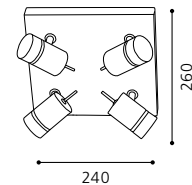

ET1137

inklusive Leuchtmittel | bulbs included | ampoules comprises