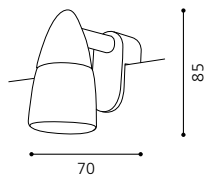

GL-505

inklusive Leuchtmittel | bulbs included | ampoules comprises

03 85832 - STICKER

Spiegelleuchte; Stahl, chrom / Glas opal
mirror lamp; steel, chrome / opal glass
lampe miroir; acier, chrome / verre opale

L 70, H 115, A 95

E14

1x 40W