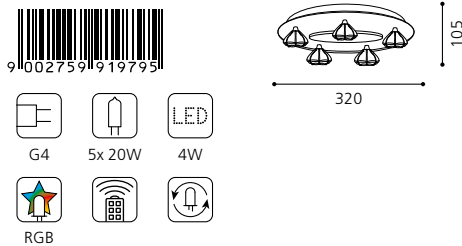

03 91979 - FELICINO

Deckenleuchte; Stahl, chrom / Kunststoff,
Glitzerfolie, Glas, klar
ceiling lamp; steel, chrome / plastic, glittering foil, glass, clear
plafonnier; acier, chrome / plastique, film brillant, verre, clair
Ø 320, A 105