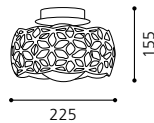

01 90438 - OXANA

Hängeleuchte; Stahl, chrom / Glas opal
pendant lamp; steel, chrome / opal glass
lampe suspension; acier, chrome / verre opale

H 1100, Ø 450

E27 1x 60W

GL-913

02 90439 - OXANA

Hängeleuchte; Stahl, chrom / Glas opal
pendant lamp; steel, chrome / opal glass
lampe suspension; acier, chrome / verre opale

L 800, B 225, H 1100

G9 3x 40W

GL1758

inklusive Leuchtmittel | bulbs included | ampoules comprises

03 90441 - OXANA

Wand-/ Deckenleuchte; Stahl, chrom / Glas opal
wall / ceiling lamp; steel, chrome / opal glass
applique / plafonnier; acier, chrome / verre opale

Ø 225, A 155

G9 1x 40W

GL1758

inklusive Leuchtmittel | bulbs included | ampoules comprises

04 90442 - OXANA

Tischleuchte; Stahl, chrom / Glas opal
table lamp; steel, chrome / opal glass
lampe de table; acier, chrome / verre opale

H 325, Ø 225; Base: Ø 100

G9 1x 40W

GL1758

inklusive Leuchtmittel | bulbs included | ampoules comprises

05 90443 - OXANA

Stehleuchte; Stahl, chrom / Glas opal
floor lamp; steel, chrome / opal glass
lampadaire; acier, chrome / verre opale

H 1535, Ø 450, Base: Ø 350

E27 1x 60W

GL-913

06 91084 - OXANA

Hängeleuchte; Stahl, chrom / Glas opal
pendant lamp; steel, chrome / opal glass
lampe suspension; acier, chrome / verre opale

H 1100, Ø 225

G9 1x 40W

GL1758

inklusive Leuchtmittel | bulbs included | ampoules comprises

Moderne Leuchtenserie mit besonderem Metallschirm.

Contemporary lighting series including a unique metal shade.

Série de luminaires extraordinaires avec un abat-jour métallique.