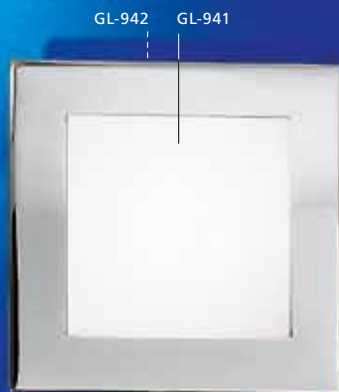

GL-942

GL-941

02 85092