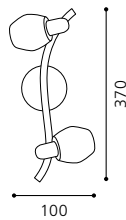

01 89928 - MARIONA

Wandleuchte; Stahl, nickel-matt / Glas opal
wall lamp; steel, nickel matt / opal glass
applique; acier, nickel mat / verre opale

L 105, B 65

G9

1x 9W

GL2165

inklusive Leuchtmittel | bulbs included | *ampoules comprises*

02 89929 - MARIONA

Wand-/ Deckenleuchte; Stahl, nickel-matt / Glas opal
wall / ceiling lamp; steel, nickel matt / opal glass
applique / plafonnier; acier, nickel mat / verre opale

L 370, B 100

G9

2x 9W

GL2165

inklusive Leuchtmittel | bulbs included | *ampoules comprises*

03 89931 - MARIONA

Wand-/ Deckenleuchte; Stahl, nickel-matt / Glas opal
wall / ceiling lamp; steel, nickel matt / opal glass
applique / plafonnier; acier, nickel mat / verre opale

L 650, B 100

G9

4x 9W

GL2165

inklusive Leuchtmittel | bulbs included | *ampoules comprises*

04 89934 - MARIONA

Wand-/ Deckenleuchte; Stahl, nickel-matt / Glas opal
wall / ceiling lamp; steel, nickel matt / opal glass
applique / plafonnier; acier, nickel mat / verre opale

L 255, H 295

G9

3x 9W

GL2165

inklusive Leuchtmittel | bulbs included | *ampoules comprises*