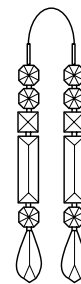

GL-970

02 85303