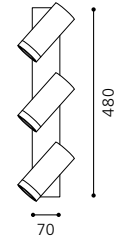

01 90344 - VIVIAN

Wand-/ Deckenleuchte; Stahl, nickel-matt /
Glas satiniert, klar
wall / ceiling lamp; steel, nickel matt /
satinated glass, clear
applique / plafonnier; acier, nickel mat /
verre satiné, clair

L 165, B 70

9 002759 903442

GU10 1x 9W

GL2355

inklusive Leuchtmittel | bulbs included | ampoules comprises

03 90346 - VIVIAN

Wand-/ Deckenleuchte; Stahl, nickel-matt /
Glas satiniert, klar
wall / ceiling lamp; steel, nickel matt /
satinated glass, clear
applique / plafonnier; acier, nickel mat /
verre satiné, clair

L 480, B 70

9 002759 903466

GU10 3x 9W

GL2355

inklusive Leuchtmittel | bulbs included | ampoules comprises

02 90345 - VIVIAN

Wand-/ Deckenleuchte; Stahl, nickel-matt /
Glas satiniert, klar
wall / ceiling lamp; steel, nickel matt /
satinated glass, clear
applique / plafonnier; acier, nickel mat /
verre satiné, clair

L 300, B 70

9 002759 903459

GU10 2x 9W

GL2355

inklusive Leuchtmittel | bulbs included | ampoules comprises

04 90347 - VIVIAN

Wand-/ Deckenleuchte; Stahl, nickel-matt /
Glas satiniert, klar
wall / ceiling lamp; steel, nickel matt /
satinated glass, clear
applique / plafonnier; acier, nickel mat /
verre satiné, clair

L 1110, B 70

9 002759 903473

GU10 4x 9W

GL2355

inklusive Leuchtmittel | bulbs included | ampoules comprises