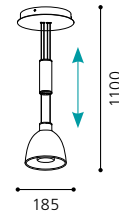

GY6,35 1x 50W

GL2699, GL1049

inklusive Leuchtmittel | bulbs included | ampoules comprises