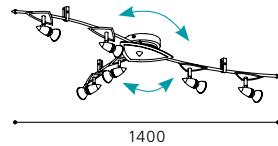

inklusive Leuchtmittel | bulbs included | ampoules comprises