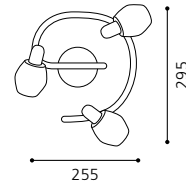

GL2165

inklusive Leuchtmittel | bulbs included | *ampoules comprises*