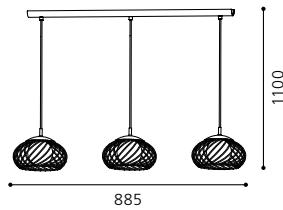

03 90756 - THEBE

Hängeleuchte; Stahl, chrom / Glas opal
pendant lamp; steel, chrome / opal glass
lampe suspension; acier, chrome / verre opale

L 885, B 205, H 1100

GL2281

inklusive Leuchtmittel | bulbs included | ampoules comprises