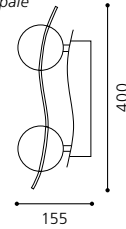

04 90788 - LAYER 1

Wandleuchte; Stahl, chrom / Glas geätzt, opal
wall lamp; steel, chrome / corroded glass, opal glass
applique; acier, chrome / verre rouillé, verre opale
L 155, H 400, A 155

GL2281, GL2397
inklusive Leuchtmittel | bulbs included | ampoules comprises

05 90789 - LAYER 1

Tischleuchte; Stahl, chrom / Glas geätzt, opal
table lamp; steel, chrome / corroded glass, opal glass
lampe de table; acier, chrome / verre rouillé, verre opale
H 500, Base: L 155, B 160