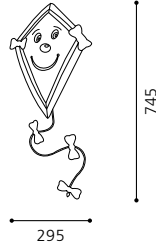

JEFF + JUNIOR 1 + JUNIOR 2 + SPEEDY + LAIA

01 87639 - JEFF

Wand- / Deckenleuchte; Stahl, Kunststoff, bunt / Glas satiniert, bunt
wall / ceiling lamp; steel, plastic, coloured / satinated glass, coloured
applique / plafonnier; acier, plastique, coloré / verre satiné, coloré

L 745, B 295

GL1425