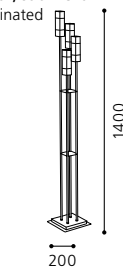

07 88852 - ALESSA

Stehleuchte; Stahl, nickel-matt / Kristall, klar, satiniert
floor lamp; steel, nickel matt / crystal, clear, satinated
lampadaire; acier, nickel mat / verre de cristal

H 1400; Base: L 200, B 200

GL2067

inklusive Leuchtmittel | bulbs included | ampoules comprises