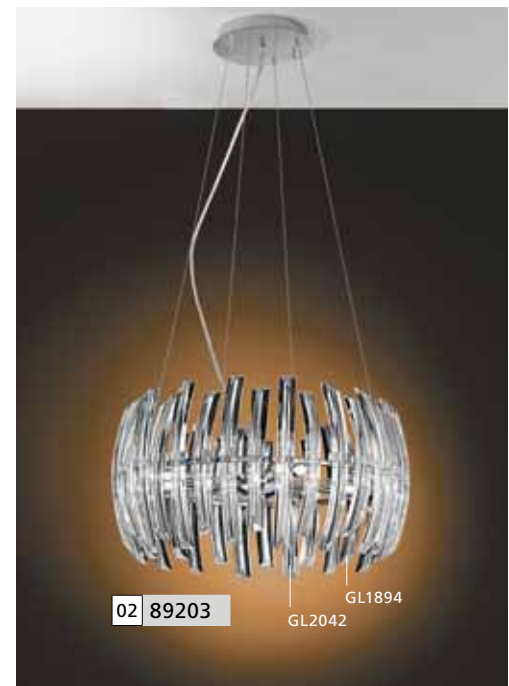

DRIFTER

01 89205 - DRIFTER

Hängeleuchte; Stahl, chrom / Kristall
pendant lamp; steel, chrome / crystal
lampe suspension; acier, chrome / cristal
H 1100, Ø 410

GL1894, GL2042
inklusive Leuchtmittel | bulbs included | ampoules comprises

02 89203 - DRIFTER

Hängeleuchte; Stahl, chrom / Kristall
pendant lamp; steel, chrome / crystal
lampe suspension; acier, chrome / cristal
H 1100, Ø 550

GL1894, GL2042
inklusive Leuchtmittel | bulbs included | ampoules comprises

03 89204 - DRIFTER

Hängeleuchte; Stahl, chrom / Kristall
pendant lamp; steel, chrome / crystal
lampe suspension; acier, chrome / cristal
L 800, B 300, H 1100

GL1894, GL2042
inklusive Leuchtmittel | bulbs included | ampoules comprises

04 89206 - DRIFTER

Wandleuchte; Stahl, chrom / Kristall
wall lamp; steel, chrome / crystal
applique; acier, chrome / cristal
L 230, H 300, A 130

GL1894, GL2042, GL2043
inklusive Leuchtmittel | bulbs included | ampoules comprises

05 89207 - DRIFTER

Tischleuchte; Stahl, chrom / Kristall
table lamp; steel, chrome / crystal
lampe de table; acier, chrome / cristal
H 450, Ø 230; Base: Ø 160

GL2042, GL2043
inklusive Leuchtmittel | bulbs included | ampoules comprises

06 89208 - DRIFTER

Stehleuchte; Stahl, chrom / Kristall
floor lamp; steel, chrome / crystal
lampadaire; acier, chrome / cristal
H 1600, Ø 410; Base: Ø 263

GL1894, GL2042
inklusive Leuchtmittel | bulbs included | ampoules comprises

02 89203

GL1894
GL2042