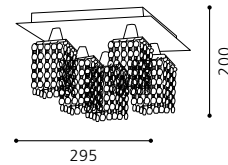

08 85336 - PYTON

Deckenleuchte; Stahl, chrom / Kristall
ceiling lamp; steel, chrome / crystal
plafonnier; acier, chrome / cristal
L 295, B 295, H 200