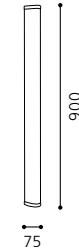

01 87015 - GITA

Wand-/ Deckenleuchte; Metallguss, chrom / Kunststoff, weiß
wall / ceiling lamp; cast metal, chrome / plastic, white
applique / plafonnier; métal moulé, chrome / plastique, blanc
L 350, B 75, H 75

9 002759 870157

T5 1x 8W

ET0481

04 90526 - GITA 1

Wand-/ Deckenleuchte; Metallguss, chrom / Kunststoff, weiß
wall / ceiling lamp; cast metal, chrome / plastic, white
applique / plafonnier; métal moulé, chrome / plastique, blanc
L 350, B 75, H 75

9 002759 905262

T5 1x 8W IP44

ET0481

02 87016 - GITA

Wand-/ Deckenleuchte; Metallguss, chrom / Kunststoff, weiß
wall / ceiling lamp; cast metal, chrome / plastic, white
applique / plafonnier; métal moulé, chrome / plastique, blanc
L 600, B 75, H 75

9 002759 870164

T5 1x 14W

ET0482

05 90527 - GITA 1

Wand-/ Deckenleuchte; Metallguss, chrom / Kunststoff, weiß
wall / ceiling lamp; cast metal, chrome / plastic, white
applique / plafonnier; métal moulé, chrome / plastique, blanc
L 600, B 75, H 75

9 002759 905279

T5 1x 14W IP44

ET0482

03 87017 - GITA

Wand-/ Deckenleuchte; Metallguss, chrom / Kunststoff, weiß
wall / ceiling lamp; cast metal, chrome / plastic, white
applique / plafonnier; métal moulé, chrome / plastique, blanc
L 900, B 75, H 75

9 002759 870171

T5 1x 21W

ET0483

06 90528 - GITA 1

Wand-/ Deckenleuchte; Metallguss, chrom / Kunststoff, weiß
wall / ceiling lamp; cast metal, chrome / plastic, white
applique / plafonnier; métal moulé, chrome / plastique, blanc
L 900, B 75, H 75

9 002759 905286

T5 1x 21W IP44

ET0483

Durch IP44 Schutz geschützt gegen Sprühwasser.

According to IP44 the lamp is protected against splashing water.

Selon IP44 la lampe est protégée contre les projections d'eau de toutes directions.

04 05 06