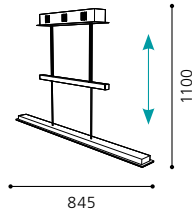

01 91067 - AGOSTA

Hängeleuchte; Alu, Stahl, schwarz / Glas satiniert, klar
pendant lamp; aluminium, steel, black / satinated glass, clear
lampe suspension; aluminium, acier, noir / verre satiné, clair
L 845, H 1100

GL2507
inklusive Leuchtmittel | bulbs included | ampoules comprises

03 91068 - TIGHT

Hängeleuchte; Alu, Stahl, antik-braun / Glas satiniert
pendant lamp; aluminium, steel, brown antique / satinated glass
lampe suspension; aluminium, acier, marron antique / verre satiné
L 890, B 100, H 1100