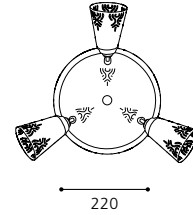

inklusive Leuchtmittel | bulbs included | ampoules comprises

04 91388 - CARMELITA

Wand-/ Deckenleuchte; Stahl, creme-gold
wall / ceiling lamp; steel, gold creme
applique / plafonnier; acier, or crème
L 640, B 130

G9

4x 40W