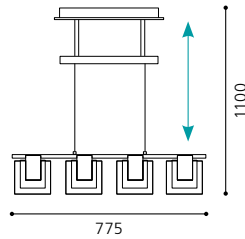

CLAP

01 90037 - CLAP

Hängeleuchte; Alu gebürstet, Stahl, chrom /
Glas satiniert, klar
pendant lamp; aluminium brushed, steel, chrome /
satinated glass, clear
lampe suspension; aluminium brossé, acier, chrome /
verre satiné, clair

L 775, H 1100

9 002759 900373

GY6,35 4x 35W

GL2279, GL2280

inklusive Leuchtmittel | bulbs included | ampoules comprises