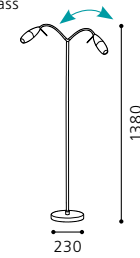

GL1570, GL1986
inklusive Leuchtmittel | bulbs included | ampoules comprises