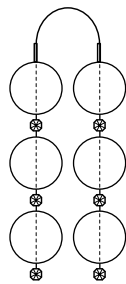

02 85303 - VITORIA

Hängeleuchte; Stahl, chrom / Kristall
pendant lamp; steel, chrome / crystal
lampe suspension; acier, chrome / cristal

L 970, H 1100

9 4002759 853037

E14

5x 60W

GL-967, GL-968, GL-969, GL-970

ET1004

01 90819