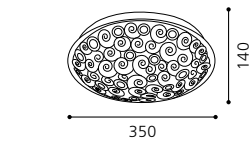

inklusive Leuchtmittel | bulbs included | *ampoules comprises*