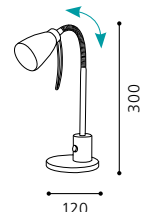

07 91465 - CARIBA 1

Tischleuchte; Stahl, chrom / Glas lackiert, weiß
table lamp; steel, chrome / coated glass, white
lampe de table; acier, chrome / verre laqué, blanc

L 180, H 300; Base: Ø 120

GL2564
inklusive Leuchtmittel | bulbs included | ampoules comprises

04 83829 - LEON 1

Tischleuchte; Kunststoff, Stahl, chrom, silber
table lamp; plastic, steel, chrome, silver
lampe de table; plastique, acier, chrome, argent

H 410; Base: Ø 125