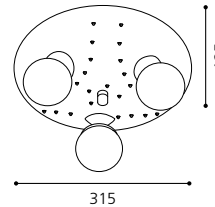

Ø 315, A 125

GL2414

inklusive Leuchtmittel | bulbs included | ampoules comprises

06 90747 - AMIGO

Wand-/ Deckenleuchte; Stahl, chrom / Glas opal
wall / ceiling lamp; steel, chrome / opal glass
applique / plafonnier; acier, chrome / verre opale