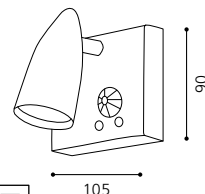

inklusive Leuchtmittel | bulbs included | ampoules comprises