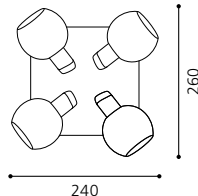

L 260, B 240

E14

4x 9W

GL2338

inklusive Leuchtmittel | bulbs included | ampoules comprises

05 90291 - SESTO

Deckenleuchte; Stahl, nickel-matt / Glas opal
ceiling lamp; steel, nickel matt / opal glass
plafonnier; acier, nickel mat / verre opale