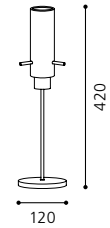

04 91548 - AGGIUS

Tischleuchte; Stahl, chrom / Glas satiniert, klar
table lamp; steel, chrome / satinated glass, clear
lampe de table; acier, chrome / verre satiné, clair

H 420, Ø 120

GL2719

inklusive Leuchtmittel | bulbs included | ampoules comprises