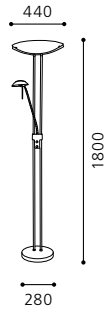

03 85971 - BAYA

Stehleuchte; Stahl, nickel-matt / Glas satiniert
floor lamp; steel, nickel matt / satinated glass
lampadaire; acier, nickel mat / verre satiné

L 440, H 1800; Base: Ø 280

9 002759 859718

R75 1x 300W

G9 1x 40W

GL-974, GL-975, GL1091, GL1090

inklusive Leuchtmittel | bulbs included | ampoules comprises

05 27722