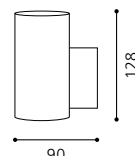

inklusive Leuchtmittel | bulbs included | ampoules comprises

06 87326 - ONO

Wandleuchte; Alu eloxiert
wall lamp; anodised aluminium
applique; aluminium anodisé
H 128, Ø 65, A 90

inklusive Leuchtmittel | bulbs included | ampoules comprises