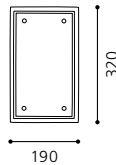

03 87211 - SAMIRA

Wand-/ Deckenleuchte; Stahl, nickel-matt / Glas satiniert
wall / ceiling lamp; steel, nickel matt / satinated glass
applique / plafonnier; acier, nickel mat / verre satiné

L 190, H 320, A 90