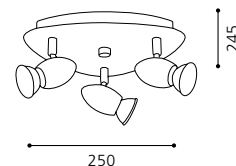

L 250, H 245

9 002759 191463 9

GU10

3x 50W

inklusive Leuchtmittel | bulbs included | *ampoules comprises*

04 91462 - DANARA

Wand-/ Deckenleuchte; Stahl, chrom
wall / ceiling lamp; steel, chrome
applique / plafonnier; acier, chrome