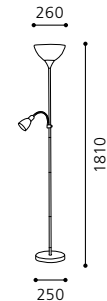

02 90216 - UP-ECO

Stehleuchte; Stahl, nickel-matt / Glas, weiß
floor lamp; steel, nickel matt / glass, white
lampadaire; acier, nickel mat / verre, blanc
H 1810, Ø 260; Base: Ø 250

E27 1x 18W

E14 1x 9W

GL2288, GL2298

inklusive Leuchtmittel | bulbs included | ampoules comprises