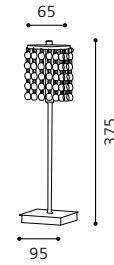

06 85333 - PYTON

Tischleuchte; Stahl, chrom / Kristall
table lamp; steel, chrome / crystal
lampe de table; acier, chrome / cristal
L 65, B 65, H 375; Base: L 95, B 95