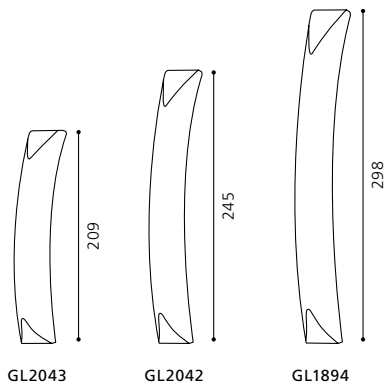

DRIFTER

01 89205 - DRIFTER

Hängeleuchte; Stahl, chrom / Kristall
pendant lamp; steel, chrome / crystal
lampe suspension; acier, chrome / cristal
H 1100, Ø 410

GL1894, GL2042
inklusive Leuchtmittel | bulbs included | ampoules comprises

02 89203 - DRIFTER

Hängeleuchte; Stahl, chrom / Kristall
pendant lamp; steel, chrome / crystal
lampe suspension; acier, chrome / cristal
H 1100, Ø 550

GL1894, GL2042
inklusive Leuchtmittel | bulbs included | ampoules comprises

03 89204 - DRIFTER

Hängeleuchte; Stahl, chrom / Kristall
pendant lamp; steel, chrome / crystal
lampe suspension; acier, chrome / cristal
L 800, B 300, H 1100

GL1894, GL2042
inklusive Leuchtmittel | bulbs included | ampoules comprises

04 89206 - DRIFTER

Wandleuchte; Stahl, chrom / Kristall
wall lamp; steel, chrome / crystal
applique; acier, chrome / cristal
L 230, H 300, A 130

GL1894, GL2042, GL2043
inklusive Leuchtmittel | bulbs included | ampoules comprises

05 89207 - DRIFTER

Tischleuchte; Stahl, chrom / Kristall
table lamp; steel, chrome / crystal
lampe de table; acier, chrome / cristal
H 450, Ø 230; Base: Ø 160

GL2042, GL2043
inklusive Leuchtmittel | bulbs included | ampoules comprises

06 89208 - DRIFTER

Stehleuchte; Stahl, chrom / Kristall
floor lamp; steel, chrome / crystal
lampadaire; acier, chrome / cristal
H 1600, Ø 410; Base: Ø 263

GL1894, GL2042
inklusive Leuchtmittel | bulbs included | ampoules comprises

02 89203

GL1894
GL2042