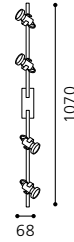

TUKON

01 86011 - TUKON

Wandleuchte; Stahl, nickel-matt
wall lamp; steel, nickel matt
applique; acier, nickel mat

L 115, B 50

9 002759 860110

GU10

1x 50W

ET0372

inklusive Leuchtmittel | bulbs included | ampoules comprises

02 86012 - TUKON

Wand-/ Deckenleuchte; Stahl, nickel-matt
wall / ceiling lamp; steel, nickel matt
applique / plafonnier; acier, nickel mat

L 530, B 68

9 002759 860127

GU10

2x 50W

ET0372

inklusive Leuchtmittel | bulbs included | ampoules comprises

03 86013 - TUKON

Wand-/ Deckenleuchte; Stahl, nickel-matt
wall / ceiling lamp; steel, nickel matt
applique / plafonnier; acier, nickel mat

L 780, B 68

9 002759 860134

GU10

3x 50W

ET0372

inklusive Leuchtmittel | bulbs included | ampoules comprises

04 86014 - TUKON

Wand-/ Deckenleuchte; Stahl, nickel-matt
wall / ceiling lamp; steel, nickel matt
applique / plafonnier; acier, nickel mat

L 1070, B 68

9 002759 860141

GU10

4x 50W

ET0372

inklusive Leuchtmittel | bulbs included | ampoules comprises

05 86015 - TUKON

Wand-/ Deckenleuchte; Stahl, nickel-matt
wall / ceiling lamp; steel, nickel matt
applique / plafonnier; acier, nickel mat

L 1840, B 68

9 002759 860158

GU10

6x 50W

ET0372

inklusive Leuchtmittel | bulbs included | ampoules comprises