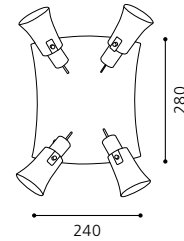

05 90402 - BUSTO

Wand-/ Deckenleuchte; Stahl,
nickel-matt / Glas satiniert, lackiert
wall / ceiling lamp; steel,
nickel matt / satinated, coated glass
*applique / plafonnier; acier,
nickel mat / verre satiné, laqué*

L 280, B 240

9 002759 904029

G9 4x 40W

GL2357

inklusive Leuchtmittel | bulbs included | ampoules comprises