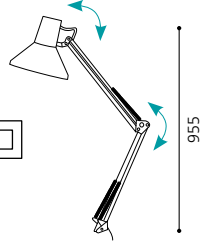

02 90873 - FIRMO

Tischleuchte; Stahl, Kunststoff, schwarz glänzend
table lamp; steel, plastic, shiny black
lampe de table; acier, plastique, noir brillant

L 955

9 002759 908737

E27

1x 60W