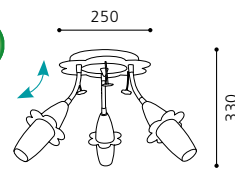

E14 3x 9W

GL1570

inklusive Leuchtmittel | bulbs included | ampoules comprises

07 88511 - VIKI

Tischleuchte; Stahl, bunt / Kunststoff
table lamp; steel, coloured / plastic
lampe de table; acier, coloré / plastique

H 370, Ø 130; Base: Ø 130