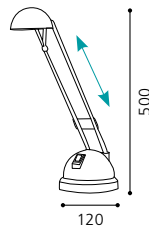

inklusive Leuchtmittel | bulbs included | ampoules comprises

05 9229 - BASIC

Tischleuchte; Kunststoff, Stahl, weiß
table lamp; plastic, steel, white
lampe de table; plastique, acier, blanc
H 300, Base: Ø 125