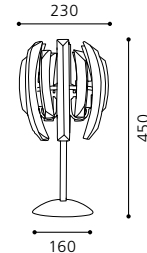

GL2042, GL2043
inklusive Leuchtmittel | bulbs included | ampoules comprises

06 89208 - DRIFTER

Stehleuchte; Stahl, chrom / Kristall
floor lamp; steel, chrome / crystal
lampadaire; acier, chrome / cristal
H 1600, Ø 410; Base: Ø 263