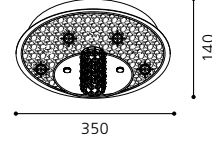

03 91571 - STELARIA 1

Deckenleuchte; Stahl, chrom / Kristall
ceiling lamp; steel, chrome / crystal
plafonnier; acier, chrome / cristal
H 140, Ø 350