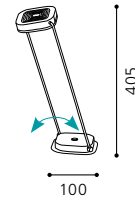

inklusive Leuchtmittel | bulbs included | ampoules comprises

05 90769 - PAN

Tischleuchte; Alu gebürstet / Glas geätzt
table lamp; aluminium brushed / corroded glass
lampe de table; aluminium brosse / verre rouillé

L 450, H 410; Base: L 200, B 180