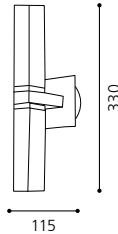

GL1755
inklusive Leuchtmittel | bulbs included | ampoules comprises

03 88193 - PALERMO

Wandleuchte; Stahl, chrom / Glas satiniert, klar
wall lamp; steel, chrome / satinated glass, clear
applique; acier, chrome / verre satiné, clair

L 90, H 180, A 115