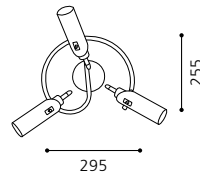

GL2072, ET0217, ET0464

inklusive Leuchtmittel | bulbs included | ampoules comprises

04 89385 - GARDA

Wand-/ Deckenleuchte; Stahl, nickel-matt / Glas opal
wall / ceiling lamp; steel, nickel matt / opal glass
applique / plafonnier; acier, nickel mat / verre opale

L 1065, B 115

E14

4x 9W