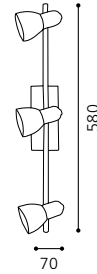

ARES 1

01 86212 - ARES 1

Wandleuchte; Stahl,
nickel-matt / Glas lackiert, weiß
wall lamp; steel,
nickel matt / coated glass, white
applique; acier,
nickel mat / verre laqué, blanc

L 165, B 70, H 150

9 002759 86212 1

E14 1x 40W

GL-890

04 86215 - ARES 1

Wand-/ Deckenleuchte; Stahl,
nickel-matt / Glas lackiert, weiß
wall / ceiling lamp; steel,
nickel matt / coated glass, white
applique / plafonnier; acier,
nickel mat / verre laqué, blanc

L 580, B 70, H 150

9 002759 86215 2

E14 3x 40W

GL-890

02 86213 - ARES 1

Wandleuchte; Stahl,
nickel-matt / Glas lackiert, weiß
wall lamp; steel,
nickel matt / coated glass, white
applique; acier,
nickel mat / verre laqué, blanc

L 220, B 70, H 266

9 002759 86213 8

E14 1x 40W

GL-890

05 86216 - ARES 1

Wand-/ Deckenleuchte; Stahl,
nickel-matt / Glas lackiert, weiß
wall / ceiling lamp; steel,
nickel matt / coated glass, white
applique / plafonnier; acier,
nickel mat / verre laqué, blanc

L 780, B 70, H 150

9 002759 86216 9

E14 4x 40W

GL-890

03 86214 - ARES 1

Wand-/ Deckenleuchte; Stahl,
nickel-matt / Glas lackiert, weiß
wall / ceiling lamp; steel,
nickel matt / coated glass, white
applique / plafonnier; acier,
nickel mat / verre laqué, blanc

L 390, B 70, H 150

9 002759 86214 5

E14 2x 40W

GL-890

Elegante Leuchtenserie mit
hochwertig verarbeitetem
Alabasterglas.

Elegant lighting series with high
quality processed alabaster glass.

Série de luminaires élégants avec
un abat-jour en verre d'albâtre haut
de gamme.