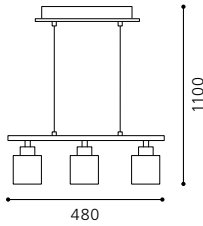

01 85133 - TENNO

Hängeleuchte; Stahl, antik-braun / Kristallglas
pendant lamp; steel, brown antique / crystal, clear, satinated
lampe suspension; acier, marron antique / verre de cristal

L 480, B 70, H 1100

G9 3x 40W