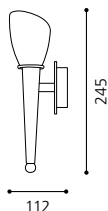

9 002759 87537 4

G9

1x 40W

GL1768

inklusive Leuchtmittel | bulbs included | ampoules comprises