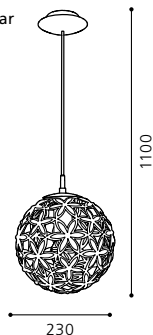

SILVESTRO + AKACIA

01 91276 - SILVESTRO

Hängeleuchte; Alu, Stahl,
schwarz eloxiert, chrom / Kunststoff, klar
pendant lamp; aluminium, steel,
anodised black, chrome / plastic, clear
lampe suspension; aluminium, acier,
noir anodisé, chrome / plastique, clair

H 1100, Ø 230

9 002759 912765

E27

1x 60W

ET1199, ET1200