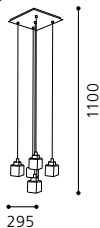

L 295, B 295, H 1100

9 002759 888763

G9

5x 40W

GL1088

inklusive Leuchtmittel | bulbs included | ampoules comprises

03 86565 - TANGA 1

Hängeleuchte; Stahl, nickel-matt / Glas satiniert, klar
pendant lamp; steel, nickel matt / satinated glass, clear
lampe suspension; acier, nickel mat / verre satiné, clair