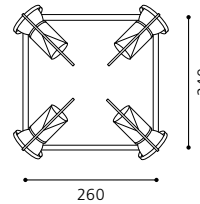

inklusive Leuchtmittel | bulbs included | ampoules comprises