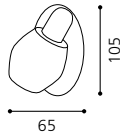

01 89928 - MARIONA

Wandleuchte; Stahl, nickel-matt / Glas opal
wall lamp; steel, nickel matt / opal glass
applique; acier, nickel mat / verre opale

L 105, B 65

G9

1x 9W

GL2165

inklusive Leuchtmittel | bulbs included | *ampoules comprises*

02 89929 - MARIONA

Wand-/ Deckenleuchte; Stahl, nickel-matt / Glas opal
wall / ceiling lamp; steel, nickel matt / opal glass
applique / plafonnier; acier, nickel mat / verre opale

L 370, B 100

G9

2x 9W

GL2165

inklusive Leuchtmittel | bulbs included | *ampoules comprises*

03 89931 - MARIONA

Wand-/ Deckenleuchte; Stahl, nickel-matt / Glas opal
wall / ceiling lamp; steel, nickel matt / opal glass
applique / plafonnier; acier, nickel mat / verre opale

L 650, B 100

G9

4x 9W

GL2165

inklusive Leuchtmittel | bulbs included | *ampoules comprises*

04 89934 - MARIONA

Wand-/ Deckenleuchte; Stahl, nickel-matt / Glas opal
wall / ceiling lamp; steel, nickel matt / opal glass
applique / plafonnier; acier, nickel mat / verre opale

L 255, H 295

G9

3x 9W

GL2165

inklusive Leuchtmittel | bulbs included | *ampoules comprises*