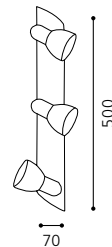

01 90982 - ENEA

Wand-/ Deckenleuchte; Stahl, nickel-matt / Glas satiniert
wall / ceiling lamp; steel, nickel matt / satinated glass
applique / plafonnier; acier, nickel mat / verre satiné

L 190, B 70

E14 1x 40W

GL-327

03 90985 - ENEA

Wand-/ Deckenleuchte; Stahl, nickel-matt / Glas satiniert
wall / ceiling lamp; steel, nickel matt / satinated glass
applique / plafonnier; acier, nickel mat / verre satiné

L 500, B 70

E14 3x 40W

GL-327

02 90984 - ENEA

Wand-/ Deckenleuchte; Stahl, nickel-matt / Glas satiniert
wall / ceiling lamp; steel, nickel matt / satinated glass
applique / plafonnier; acier, nickel mat / verre satiné

L 300, B 70

E14 2x 40W

GL-327

04 90986 - ENEA

Wand-/ Deckenleuchte; Stahl, nickel-matt / Glas satiniert
wall / ceiling lamp; steel, nickel matt / satinated glass
applique / plafonnier; acier, nickel mat / verre satiné

Ø 265

E14 3x 40W

GL-327