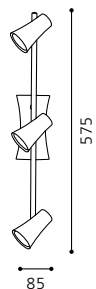

inklusive Leuchtmittel | bulbs included | ampoules comprises

04 91457 - ABANI

Wand-/ Deckenleuchte; Stahl, nickel-matt
wall / ceiling lamp; steel, nickel matt
applique / plafonnier; acier, nickel mat
L 775, B 85