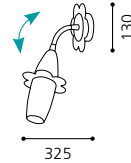

E14 1x 9W

GL1570

inklusive Leuchtmittel | bulbs included | ampoules comprises

06 88994 - VIKI

Wand- / Deckenleuchte; Stahl, bunt / Glas satiniert
wall / ceiling lamp; steel, coloured / satinated glass
applique / plafonnier; acier, coloré / verre satiné

H 330, Ø 250