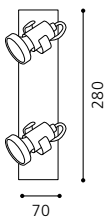

TUKON 1

01 86016 - TUKON 1

Wandleuchte; Stahl, nickel-matt
wall lamp; steel, nickel matt
applique; acier, nickel mat

L 165, B 70

9 002759 860165

GU10

1x 50W

ET0372

inklusive Leuchtmittel | bulbs included | ampoules comprises

02 86017 - TUKON 1

Wand-/ Deckenleuchte; Stahl, nickel-matt
wall / ceiling lamp; steel, nickel matt
applique / plafonnier; acier, nickel mat

L 280, B 70

9 002759 860172

GU10

2x 50W

ET0372

inklusive Leuchtmittel | bulbs included | ampoules comprises

03 86018 - TUKON 1

Wand-/ Deckenleuchte; Stahl, nickel-matt
wall / ceiling lamp; steel, nickel matt
applique / plafonnier; acier, nickel mat

L 460, B 70

9 002759 860189

GU10

3x 50W

ET0372

inklusive Leuchtmittel | bulbs included | ampoules comprises

04 86019 - TUKON 1

Wand-/ Deckenleuchte; Stahl, nickel-matt
wall / ceiling lamp; steel, nickel matt
applique / plafonnier; acier, nickel mat

L 260, B 240

9 002759 860196

GU10

4x 50W

ET0372

inklusive Leuchtmittel | bulbs included | ampoules comprises