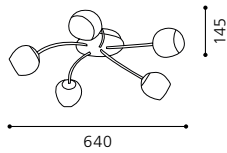

02 92035 - IMELA

Wand-/ Deckenleuchte; Stahl, chrom / Kristall
 wall / ceiling lamp; steel, chrome / crystal
 applique / plafonnier; acier, chrome / cristal
 Ø 640, A 145

ET1208
 inklusive Leuchtmittel | bulbs included | ampoules comprises