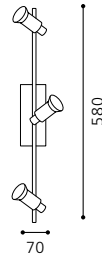

inklusive Leuchtmittel | bulbs included | ampoules comprises

04 90832 - ERIDAN

Wandleuchte; Stahl, chrom, weiß glänzend
wall lamp; steel, chrome, shiny white
applique; acier, chrome, blanc brillant

L 70, H 200, A 200