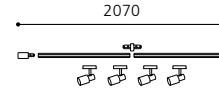

05 90406 - VISION LINE

Set; Stahl, nickel-matt / Alu gebürstet
set; steel, nickel matt / aluminium brushed
set; acier, nickel mat / aluminium brosse

L 2070, B 55