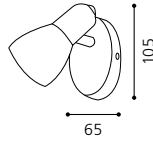

DAKAR 1

01 88472 - DAKAR 1

Wandleuchte; Stahl, nickel-matt /
Glas Wischtechnik, weiß
wall lamp; steel, nickel matt /
wipe technique glass, white
applique; acier, nickel mat /
verre technique à l'essuyé, blanc

L 105, B 65

9 002759 884727

E14

1x 40W

GL1658

04 88475 - DAKAR 1

Wand-/ Deckenleuchte; Stahl,
nickel-matt / Glas Wischtechnik, weiß
wall / ceiling lamp; steel,
nickel matt / wipe technique glass, white
applique / plafonnier; acier,
nickel mat / verre technique à l'essuyé, blanc

Ø 440

9 002759 884758

E14

3x 40W

GL1658

02 88473 - DAKAR 1

Wand-/ Deckenleuchte; Stahl,
nickel-matt / Glas Wischtechnik, weiß
wall / ceiling lamp; steel,
nickel matt / wipe technique glass, white
applique / plafonnier; acier,
nickel mat / verre technique à l'essuyé, blanc

L 370, B 100

9 002759 884734

E14

2x 40W

GL1658

05 88476 - DAKAR 1

Wand-/ Deckenleuchte; Stahl, nickel-matt /
Glas Wischtechnik, weiß
wall / ceiling lamp; steel, nickel matt /
wipe technique glass, white
applique / plafonnier; acier, nickel mat /
verre technique à l'essuyé, blanc

Ø 470

9 002759 884765

E14

5x 40W

GL1658

03 88474 - DAKAR 1

Wand-/ Deckenleuchte; Stahl,
nickel-matt / Glas Wischtechnik, weiß
wall / ceiling lamp; steel,
nickel matt / wipe technique glass, white
applique / plafonnier; acier,
nickel mat / verre technique à l'essuyé, blanc

L 650, B 100

9 002759 884741

E14

4x 40W

GL1658

Handgemachtes Glas mit
spezieller Wischtechnik.

Handmade glass with special
wipe technique glass.

Verre de luxe fait main avec
technique à l'essuyé.