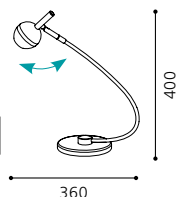

inklusive Leuchtmittel | bulbs included | ampoules comprises

03 89346 - CAVO

Tischleuchte; Stahl, Alu, chrom, schwarz
table lamp; steel, aluminium, chrome, black
lampe de table; acier, aluminium, chrome, noir

B 360, H 400

9 002759 893460