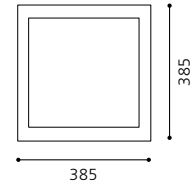

GL-945, GL-946

inklusive Leuchtmittel | bulbs included | ampoules comprises

06 88092 - AURIGA

Wand-/ Deckenleuchte; Stahl, chrom / Glas satiniert
wall / ceiling lamp; steel, chrome / satinated glass
applique / plafonnier; acier, chrome / verre satiné

L 385, H 385, A 65

GR8 1x 28W