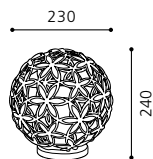

SILVESTRO + AKACIA

01 91276 - SILVESTRO

Hängeleuchte; Alu, Stahl,
schwarz eloxiert, chrom / Kunststoff, klar
pendant lamp; aluminium, steel,
anodised black, chrome / plastic, clear
lampe suspension; aluminium, acier,
noir anodisé, chrome / plastique, clair

H 1100, Ø 230

9 002759 912765

E27

1x 60W

ET1199, ET1200

03 91357 - AKACIA

Hängeleuchte; Stahl, chrom /
Kunststoff, weiß
pendant lamp; steel, chrome /
plastic, white
lampe suspension; acier, chrome /
plastique, blanc

H 1100, Ø 485

9 002759 913571

E27

1x 60W

ET1199, ET1200

02 91277 - SILVESTRO

Tischleuchte; Alu, Stahl,
schwarz eloxiert, chrom / Kunststoff, klar
table lamp; aluminium, steel,
anodised black, chrome / plastic, clear
lampe de table; aluminium, acier,
noir anodisé, chrome / plastique, clair

H 240, Ø 230

9 002759 912772

E27

1x 60W

ET1199, ET1200

04 91356 - AKACIA

Deckenleuchte; Stahl, chrom /
Kunststoff, weiß
ceiling lamp; steel, chrome /
plastic, white
plafonnier; acier, chrome /
plastique, blanc

H 350, Ø 485

9 002759 913564

E27

1x 60W

ET1199, ET1200