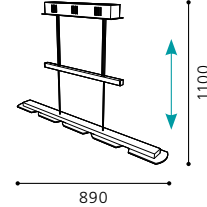

GL2496
inklusive Leuchtmittel | bulbs included | ampoules comprises