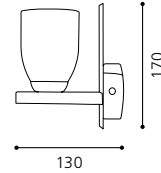

GL1759
inklusive Leuchtmittel | bulbs included | ampoules comprises

07 88196 - PALERMO

Wand-/ Deckenleuchte; Stahl, chrom / Glas satiniert
wall / ceiling lamp; steel, chrome / satinated glass
applique / plafonnier; acier, chrome / verre satiné

Ø 225, A 60