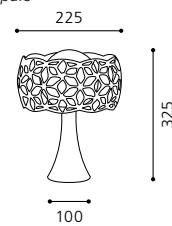

04 90442 - OXANA

Tischleuchte; Stahl, chrom / Glas opal
table lamp; steel, chrome / opal glass
lampe de table; acier, chrome / verre opale

H 325, Ø 225; Base: Ø 100

G9 1x 40W

GL1758

inklusive Leuchtmittel | bulbs included | ampoules comprises

05 90443 - OXANA

Stehleuchte; Stahl, chrom / Glas opal
floor lamp; steel, chrome / opal glass
lampadaire; acier, chrome / verre opale

H 1535, Ø 450, Base: Ø 350

E27 1x 60W

GL-913