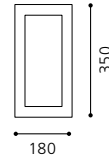

GL1874, M-5959
inklusive Leuchtmittel | bulbs included | ampoules comprises

06 88939 - HEBE

Wand-/ Deckenleuchte; Stahl, weiß / Glas, weiß, klar
wall / ceiling lamp; steel, white / glass, white, clear
applique / plafonnier; acier, blanc / verre, blanc, clair
L 180, B 650, A 85