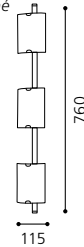

FONDO

01 85074 - FONDO

Wandleuchte; Stahl, nickel-matt / Glas satiniert
wall lamp; steel, nickel matt / satinated glass
applique; acier, nickel mat / verre satiné

L 150, B 110, A 70

9 002759 85074 6

G9

1x 48W

GL-810

inklusive Leuchtmittel | bulbs included | ampoules comprises

02 83301 - FONDO

Wand-/ Deckenleuchte; Stahl, nickel-matt / Glas satiniert
wall / ceiling lamp; steel, nickel matt / satinated glass
applique / plafonnier; acier, nickel mat / verre satiné

L 570, B 115

9 002759 83301 5

G9

2x 48W

GL-810

inklusive Leuchtmittel | bulbs included | ampoules comprises

03 83302 - FONDO

Wand-/ Deckenleuchte; Stahl, nickel-matt / Glas satiniert
wall / ceiling lamp; steel, nickel matt / satinated glass
applique / plafonnier; acier, nickel mat / verre satiné

L 760, B 115

9 002759 83302 2

G9

3x 48W

GL-810

inklusive Leuchtmittel | bulbs included | ampoules comprises

04 83303 - FONDO

Wand-/ Deckenleuchte; Stahl, nickel-matt / Glas satiniert
wall / ceiling lamp; steel, nickel matt / satinated glass
applique / plafonnier; acier, nickel mat / verre satiné

L 1090, B 115

9 002759 83303 9

G9

4x 48W

GL-810

inklusive Leuchtmittel | bulbs included | ampoules comprises