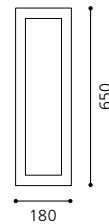

GL1873, M-5959
inklusive Leuchtmittel | bulbs included | ampoules comprises