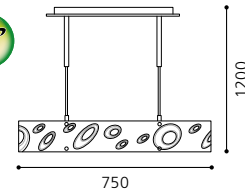

GL2269

inklusive Leuchtmittel | bulbs included | ampoules comprises