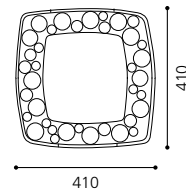

LED AURIGA + LED CORRIENTE + LED TOLEDA

01 91668 - LED AURIGA

Wand-/ Deckenleuchte; Stahl, nickel-matt /
Glas satiniert
wall / ceiling lamp; steel, nickel matt /
satinated glass
applique / plafonnier; acier, nickel mat /
verre satiné

L 300, B 300, A 65

9 002759 916688

1x 18W 1330 lm

GL-943, GL-944

inklusive Leuchtmittel | bulbs included | ampoules comprises

04 91709 - LED CORRIENTE

Wand-/ Deckenleuchte; Stahl, weiß /
Glas lackiert, weiß, klar
wall / ceiling lamp; steel, white /
coated glass, white, clear
applique / plafonnier; acier, blanc /
verre laqué, blanc, clair

L 380, B 380, A 90

9 002759 917098

1x 24W 1862 lm

GL2516, ET1076

inklusive Leuchtmittel | bulbs included | ampoules comprises

02 91669 - LED AURIGA

Wand-/ Deckenleuchte; Stahl,
nickel-matt / Glas satiniert
wall / ceiling lamp; steel,
nickel matt / satinated glass
applique / plafonnier; acier,
nickel mat / verre satiné

L 385, B 385, A 65

9 002759 916695

1x 18W 1330 lm

GL-945, GL-946

inklusive Leuchtmittel | bulbs included | ampoules comprises

05 91714 - LED TOLEDA

Wand-/ Deckenleuchte; Stahl, weiß /
Glas satiniert, Metall, chrom
wall / ceiling lamp; steel, white /
satinated glass, metal, chrome
applique / plafonnier; acier, blanc /
verre satiné, métal, chrome

L 410, B 410, A 98

9 002759 917142

1x 18W 1330 lm

GL-598

inklusive Leuchtmittel | bulbs included | ampoules comprises

03 91708 - LED CORRIENTE

Wand-/ Deckenleuchte; Stahl, weiß /
Glas lackiert, weiß, klar
wall / ceiling lamp; steel, white /
coated glass, white, clear
applique / plafonnier; acier, blanc /
verre laqué, blanc, clair

L 280, B 305, A 90

9 002759 917081

1x 18W 1330 lm

GL2726, ET1076

inklusive Leuchtmittel | bulbs included | ampoules comprises