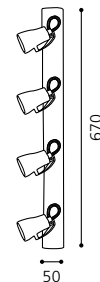

inklusive Leuchtmittel | bulbs included | *ampoules comprises*