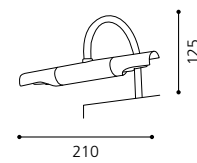

inklusive Leuchtmittel | bulbs included | ampoules comprises

06 89647 - GRANADA 1

Spiegelleuchte; Stahl, chrom / Glas satiniert
mirror lamp; steel, chrome / satinated glass
lampe miroir; acier, chrome / verre satiné

L 340, H 150, A 135

R7S

1x 80W