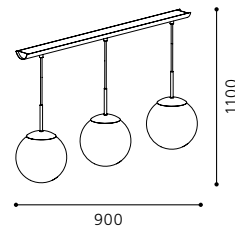

TOPO 1 + ROMY

01 89995 - TOPO 1

Hängeleuchte; Stahl, nickel-matt /
Glas mundgeblasen, weiß glänzend
pendant lamp; steel, nickel matt /
blown glass, shiny white
lampe suspension; acier, nickel mat /
verre soufflé, blanc brillant

H 1100, Ø 250

E14 1x 40W

GL2135

03 91846 - ROMY

Hängeleuchte; Stahl, nickel-matt /
Glas opal
pendant lamp; steel, nickel matt /
opal glass
lampe suspension; acier, nickel mat /
verre opale

L 900, B 200, H 1100

E27 3x 60W

GL-912

02 89996 - TOPO 1

Hängeleuchte; Stahl, nickel-matt /
Glas mundgeblasen, weiß glänzend
pendant lamp; steel, nickel matt /
blown glass, shiny white
lampe suspension; acier, nickel mat /
verre soufflé, blanc brillant

H 1100, Ø 400

E27 2x 60W

GL2136, GL1649, ET0468

04 91847 - ROMY

Stehleuchte; Stahl, nickel-matt /
Glas opal
floor lamp; steel, nickel matt /
opal glass
lampadaire; acier, nickel mat /
verre opale

H 1230, Ø 250; Base: Ø 230

E27 1x 60W

GL-913

Diese Leuchte ist mit hochwertig mundgeblasenem Glas ausgestattet.

This lamp comes with a high class mouth blown glass.

Cette lampe vient avec un verre soufflé à la bouche de haute qualité.