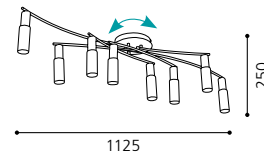

01 87973 - SAMANTA

Wand-/ Deckenleuchte; Stahl, nickel-matt / Glas satiniert, klar
wall / ceiling lamp; steel, nickel matt / satinated glass, clear
applique / plafonnier; acier, nickel mat / verre satiné, clair
H 370, Ø 780

GL1810
inklusive Leuchtmittel | bulbs included | ampoules comprises

02 87974 - SAMANTA

Wand-/ Deckenleuchte; Stahl, nickel-matt / Glas satiniert, klar
wall / ceiling lamp; steel, nickel matt / satinated glass, clear
applique / plafonnier; acier, nickel mat / verre satiné, clair
H 500, Ø 820

GL1810
inklusive Leuchtmittel | bulbs included | ampoules comprises

03 87975 - SAMANTA

Wand-/ Deckenleuchte; Stahl, nickel-matt / Glas satiniert, klar
wall / ceiling lamp; steel, nickel matt / satinated glass, clear
applique / plafonnier; acier, nickel mat / verre satiné, clair
Ø 700, A 62

GL1810
inklusive Leuchtmittel | bulbs included | ampoules comprises

04 87977 - SAMANTA

Wandleuchte; Stahl, nickel-matt / Glas satiniert, klar
wall lamp; steel, nickel matt / satinated glass, clear
applique; acier, nickel mat / verre satiné, clair
L 60, H 395, A 70

GL1810
inklusive Leuchtmittel | bulbs included | ampoules comprises

05 87978 - SAMANTA

Wandleuchte; Stahl, nickel-matt / Glas satiniert, klar
wall lamp; steel, nickel matt / satinated glass, clear
applique; acier, nickel mat / verre satiné, clair
L 175, H 420, A 65

GL1810
inklusive Leuchtmittel | bulbs included | ampoules comprises

06 87979 - SAMANTA

Deckenleuchte; Stahl, nickel-matt / Glas satiniert, klar
ceiling lamp; steel, nickel matt / satinated glass, clear
plafonnier; acier, nickel mat / verre satiné, clair
L 1125, B 455, H 250

GL1810
inklusive Leuchtmittel | bulbs included | ampoules comprises

07 89857 - SAMANTA