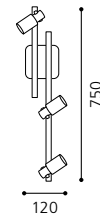

inklusive Leuchtmittel | bulbs included | ampoules comprises

05 88382 - SINES

Wand-/ Deckenleuchte; Alu gebürstet, Stahl, chrom
wall / ceiling lamp; aluminium brushed, steel, chrome
applique / plafonnier; aluminium brossé, acier, chrome
L 1060, B 120