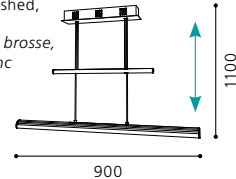

L 900, H 1100

9 400275 919093 691

10x 2,38W 1200 lm

inklusive Leuchtmittel | bulbs included | ampoules comprises

Durch praktisches Zugpendel in der Höhe verstellbar.

Flexible in height with practical adjustable drawbar.