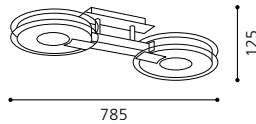

01 88261 - NEW AGE

Wand-/ Deckenleuchte; Stahl, nickel-matt / Glas lackiert, weiß, klar
wall / ceiling lamp; steel, nickel matt / coated glass, white, clear
applique / plafonnier; acier, nickel mat / verre laqué, blanc, clair
L 785, B 300, H 125

2GX13 2x 22W

GL1744

inklusive Leuchtmittel | bulbs included | ampoules comprises