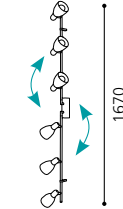

01 88716 - BENITA

Wandleuchte; Stahl, nickel-matt / Glas lackiert
wall lamp; steel, nickel matt / coated glass
applique; acier, nickel mat / verre laqué

L 105, B 65

E14 1x 7W

GL1813

inklusive Leuchtmittel | bulbs included | ampoules comprises

02 88717 - BENITA

Wand-/ Deckenleuchte; Stahl, nickel-matt / Glas lackiert
wall / ceiling lamp; steel, nickel matt / coated glass
applique / plafonnier; acier, nickel mat / verre laqué

L 370, B 65

E14 2x 7W

GL1813

inklusive Leuchtmittel | bulbs included | ampoules comprises

03 88718 - BENITA

Wand-/ Deckenleuchte; Stahl, nickel-matt / Glas lackiert
wall / ceiling lamp; steel, nickel matt / coated glass
applique / plafonnier; acier, nickel mat / verre laqué

L 535, B 65

E14 3x 7W

GL1813

inklusive Leuchtmittel | bulbs included | ampoules comprises

04 88719 - BENITA

Wand-/ Deckenleuchte; Stahl, nickel-matt / Glas lackiert
wall / ceiling lamp; steel, nickel matt / coated glass
applique / plafonnier; acier, nickel mat / verre laqué

L 880, B 65

E14 4x 7W

GL1813

inklusive Leuchtmittel | bulbs included | ampoules comprises

05 88722 - BENITA

Wand-/ Deckenleuchte; Stahl, nickel-matt / Glas lackiert
wall / ceiling lamp; steel, nickel matt / coated glass
applique / plafonnier; acier, nickel mat / verre laqué

L 1670, B 65

E14 6x 7W

GL1813

inklusive Leuchtmittel | bulbs included | ampoules comprises

06 88723 - BENITA

Wand-/ Deckenleuchte; Stahl, nickel-matt / Glas lackiert
wall / ceiling lamp; steel, nickel matt / coated glass
applique / plafonnier; acier, nickel mat / verre laqué

Ø 530, A 142

E14 5x 7W

GL1813

inklusive Leuchtmittel | bulbs included | ampoules comprises