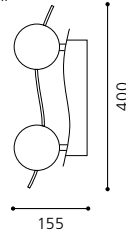

04 89595 - LAYER

Wandleuchte; Stahl, chrom / Glas opal, Glas, klar
wall lamp; steel, chrome / opal glass, glass, clear
applique; acier, chrome / verre opale, verre, clair

L 155, H 400, A 155