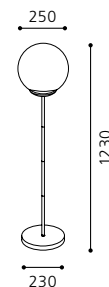

Diese Leuchte ist mit hochwertig mundgeblasenem Glas ausgestattet.

This lamp comes with a high class mouth blown glass.

Cette lampe vient avec un verre soufflé à la bouche de haute qualité.