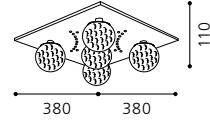

04 91603 - HEDDA 1

Deckenleuchte; Stahl, chrom / Alu, Glas, klar
ceiling lamp; steel, chrome / aluminium, glass, clear
plafonnier; acier, chrome / aluminium, verre, clair

L 380, B 380, A 110