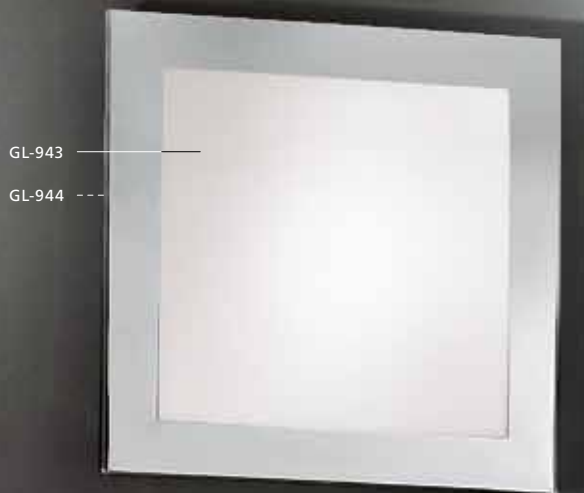

GL-943

GL-944

05 85093