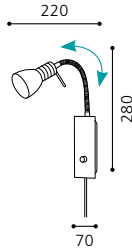

PRINCE 1 + FALKO

01 86428 - PRINCE 1

Wandleuchte; Stahl, nickel-matt / Glas lackiert, weiß
wall lamp; steel, nickel matt / coated glass, white
applique; acier, nickel mat / verre laqué, blanc

L 70, H 280, A 220

9 002759 864286

E14 1x 40W

GL-890