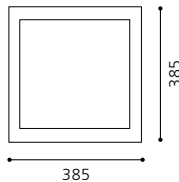

LED AURIGA + LED CORRIENTE + LED TOLEDA

01 91668 - LED AURIGA

Wand-/ Deckenleuchte; Stahl, nickel-matt /
Glas satiniert
wall / ceiling lamp; steel, nickel matt /
satinated glass
applique / plafonnier; acier, nickel mat /
verre satiné

L 300, B 300, A 65

9 002759 916688

1x 18W 1330 lm

GL-943, GL-944

inklusive Leuchtmittel | bulbs included | ampoules comprises

04 91709 - LED CORRIENTE

Wand-/ Deckenleuchte; Stahl, weiß /
Glas lackiert, weiß, klar
wall / ceiling lamp; steel, white /
coated glass, white, clear
applique / plafonnier; acier, blanc /
verre laqué, blanc, clair

L 380, B 380, A 90

9 002759 917098

1x 24W 1862 lm

GL2516, ET1076

inklusive Leuchtmittel | bulbs included | ampoules comprises

02 91669 - LED AURIGA

Wand-/ Deckenleuchte; Stahl,
nickel-matt / Glas satiniert
wall / ceiling lamp; steel,
nickel matt / satinated glass
applique / plafonnier; acier,
nickel mat / verre satiné

L 385, B 385, A 65

9 002759 916695

1x 18W 1330 lm

GL-945, GL-946

inklusive Leuchtmittel | bulbs included | ampoules comprises

05 91714 - LED TOLEDA

Wand-/ Deckenleuchte; Stahl, weiß /
Glas satiniert, Metall, chrom
wall / ceiling lamp; steel, white /
satinated glass, metal, chrome
applique / plafonnier; acier, blanc /
verre satiné, métal, chrome

L 410, B 410, A 98

9 002759 917142

1x 18W 1330 lm

GL-598

inklusive Leuchtmittel | bulbs included | ampoules comprises

03 91708 - LED CORRIENTE

Wand-/ Deckenleuchte; Stahl, weiß /
Glas lackiert, weiß, klar
wall / ceiling lamp; steel, white /
coated glass, white, clear
applique / plafonnier; acier, blanc /
verre laqué, blanc, clair

L 280, B 305, A 90

9 002759 917081

1x 18W 1330 lm

GL2726, ET1076

inklusive Leuchtmittel | bulbs included | ampoules comprises