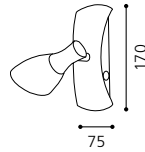

ONA 1

01 87357 - ONA 1

Wandleuchte; Stahl, Metallguss,
nickel-matt / Glas geätzt
wall lamp; steel, cast metal,
nickel matt / corroded glass
applique; acier, métal moulé,
nickel mat / verre rouillé

L 170, B 75

9 002759 873578

G9 1x 40W

GL1362

inklusive Leuchtmittel | bulbs included | ampoules comprises

04 87361 - ONA 1

Wandleuchte; Stahl, Metallguss,
antik-braun / Glas, champagner
wall lamp; steel, cast metal,
brown antique / glass, champagner
applique; acier, métal moulé,
marron antique / verre, champagne

L 170, B 75

9 002759 873615

G9 1x 40W

GL1363

inklusive Leuchtmittel | bulbs included | ampoules comprises

02 87358 - ONA 1

Wand-/ Deckenleuchte; Stahl, Metallguss,
nickel-matt / Glas geätzt
wall / ceiling lamp; steel, cast metal,
nickel matt / corroded glass
applique / plafonnier; acier, métal moulé,
nickel mat / verre rouillé

L 285, B 80

9 002759 873585

G9 2x 40W

GL1362

inklusive Leuchtmittel | bulbs included | ampoules comprises

05 87362 - ONA 1

Wand-/ Deckenleuchte; Stahl, Metallguss,
antik-braun / Glas, champagner
wall / ceiling lamp; steel, cast metal,
brown antique / glass, champagner
applique / plafonnier; acier, métal moulé,
marron antique / verre, champagne

L 285, B 80

9 002759 873622

G9 2x 40W

GL1363

inklusive Leuchtmittel | bulbs included | ampoules comprises

03 87359 - ONA 1

Wand-/ Deckenleuchte; Stahl, Metallguss,
nickel-matt / Glas geätzt
wall / ceiling lamp; steel, cast metal,
nickel matt / corroded glass
applique / plafonnier; acier, métal moulé,
nickel mat / verre rouillé

L 280, B 240

9 002759 873592

G9 4x 40W

GL1362

inklusive Leuchtmittel | bulbs included | ampoules comprises

06 87363 - ONA 1