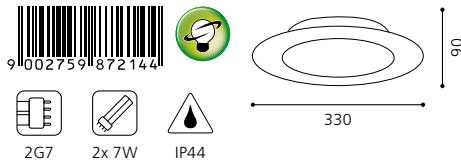

GL1256
 inklusive Leuchtmittel | bulbs included | ampoules comprises

04 87218 - PALMERA

Wandleuchte; Stahl, chrom / Glas opal
 wall lamp; steel, chrome / opal glass
applique; acier, chrome / verre opale
 L 125, H 270