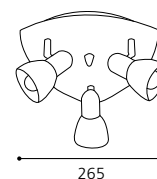

01 90982 - ENEA

Wand-/ Deckenleuchte; Stahl, nickel-matt / Glas satiniert
wall / ceiling lamp; steel, nickel matt / satinated glass
applique / plafonnier; acier, nickel mat / verre satiné

L 190, B 70

E14 1x 40W

GL-327

03 90985 - ENEA

Wand-/ Deckenleuchte; Stahl, nickel-matt / Glas satiniert
wall / ceiling lamp; steel, nickel matt / satinated glass
applique / plafonnier; acier, nickel mat / verre satiné

L 500, B 70

E14 3x 40W

GL-327

02 90984 - ENEA

Wand-/ Deckenleuchte; Stahl, nickel-matt / Glas satiniert
wall / ceiling lamp; steel, nickel matt / satinated glass
applique / plafonnier; acier, nickel mat / verre satiné

L 300, B 70

E14 2x 40W

GL-327

04 90986 - ENEA

Wand-/ Deckenleuchte; Stahl, nickel-matt / Glas satiniert
wall / ceiling lamp; steel, nickel matt / satinated glass
applique / plafonnier; acier, nickel mat / verre satiné

Ø 265

E14 3x 40W

GL-327