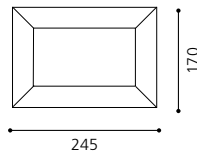

02 91348 - SANIA 1

Wand-/ Deckenleuchte; Stahl, chrom, weiß glänzend
wall / ceiling lamp; steel, chrome, shiny white
applique / plafonnier; acier, chrome, blanc brillant
L 245, H 170, A 85