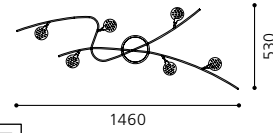

GL2413

inklusive Leuchtmittel | bulbs included | ampoules comprises

1460

530

04 90722 - JULIE

Deckenleuchte; Stahl, chrom / Glas opal
 ceiling lamp; steel, chrome / opal glass
plafonnier; acier, chrome / verre opale
 L 1460, B 530, A 115