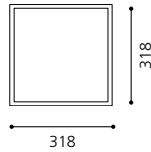

01 88889 - IDUN

Wand-/ Deckenleuchte; Alu gebürstet / Kunststoff, weiß
wall / ceiling lamp; aluminium brushed / plastic, white
applique / plafonnier; aluminium brossé / plastique, blanc

L 318, B 318, A 96

G10Q 1x 22W

ET0775

inklusive Leuchtmittel | bulbs included | ampoules comprises

02 88891 - IDUN

Wand-/ Deckenleuchte; Alu gebürstet / Kunststoff, weiß
wall / ceiling lamp; aluminium brushed / plastic, white
applique / plafonnier; aluminium brossé / plastique, blanc

L 408, B 408, A 96

G10Q 1x 32W

ET0776

inklusive Leuchtmittel | bulbs included | ampoules comprises

03 88892 - IDUN

Wand-/ Deckenleuchte; Alu gebürstet / Kunststoff, weiß
wall / ceiling lamp; aluminium brushed / plastic, white
applique / plafonnier; aluminium brossé / plastique, blanc

L 528, B 528, A 96

G10Q 1x 40W

ET0777

inklusive Leuchtmittel | bulbs included | ampoules comprises

04 88893 - IDUN

Wand-/ Deckenleuchte; Alu gebürstet / Kunststoff, weiß
wall / ceiling lamp; aluminium brushed / plastic, white
applique / plafonnier; aluminium brossé / plastique, blanc

L 666, B 653, A 96

G13 4x 18W

ET0778

inklusive Leuchtmittel | bulbs included | ampoules comprises

05 88895 - IDUN

Wand-/ Deckenleuchte; Alu gebürstet / Kunststoff, weiß
wall / ceiling lamp; aluminium brushed / plastic, white
applique / plafonnier; aluminium brossé / plastique, blanc

L 666, B 228, A 96

G13 2x 18W

ET0781

inklusive Leuchtmittel | bulbs included | ampoules comprises

06 88894 - IDUN

Wand-/ Deckenleuchte; Alu gebürstet / Kunststoff, weiß
wall / ceiling lamp; aluminium brushed / plastic, white
applique / plafonnier; aluminium brossé / plastique, blanc

L 970, B 228, A 96

G13 2x 30W

ET0779

inklusive Leuchtmittel | bulbs included | ampoules comprises