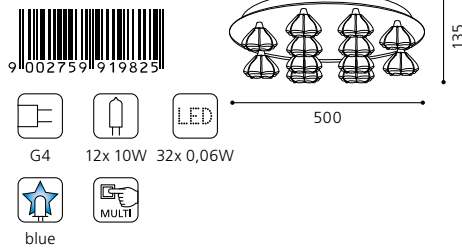

04 91982 - FELICINO

Deckenleuchte; Stahl, chrom / Glas, klar
ceiling lamp; steel, chrome / glass, clear
plafonnier; acier, chrome / verre, clair
Ø 500, A 135