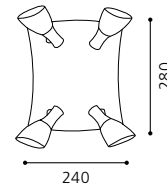

06 87363 - ONA 1

Wand-/ Deckenleuchte; Stahl, Metallguss,
antik-braun / Glas, champagner
wall / ceiling lamp; steel, cast metal,
brown antique / glass, champagner
applique / plafonnier; acier, métal moulé,
marron antique / verre, champagne

L 280, B 240

9 002759 873639

G9 4x 40W

GL1363

inklusive Leuchtmittel | bulbs included | ampoules comprises