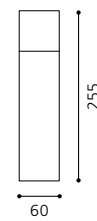

GL-855

inklusive Leuchtmittel | bulbs included | ampoules comprises