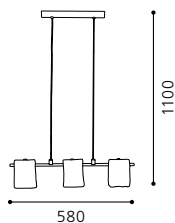

BOGOTA

01 85082 - BOGOTA

Hängeleuchte; Stahl, nickel-matt / Glas satiniert
pendant lamp; steel, nickel matt / satinated glass
lampe suspension; acier, nickel mat / verre satiné

L 180, B 80, H 1100

9 002759 85082 1

G9 1x 40W

GL-887, ET0396

inklusive Leuchtmittel | bulbs included | ampoules comprises

02 85083 - BOGOTA

Hängeleuchte; Stahl, nickel-matt / Glas satiniert
pendant lamp; steel, nickel matt / satinated glass
lampe suspension; acier, nickel mat / verre satiné

L 580, B 80, H 1100

9 002759 85083 8

G9 3x 40W

GL-887, ET0396

inklusive Leuchtmittel | bulbs included | ampoules comprises

03 85084 - BOGOTA

Hängeleuchte; Stahl, nickel-matt / Glas satiniert
pendant lamp; steel, nickel matt / satinated glass
lampe suspension; acier, nickel mat / verre satiné

L 900, B 80, H 1100

9 002759 85084 5

G9 5x 40W

GL-887, ET0396

inklusive Leuchtmittel | bulbs included | ampoules comprises

04 85085 - BOGOTA

Wandleuchte; Stahl, nickel-matt / Glas satiniert
wall lamp; steel, nickel matt / satinated glass
applique; acier, nickel mat / verre satiné

L 140, H 150, A 100

9 002759 85085 2

G9 1x 40W

GL-888, ET0396

inklusive Leuchtmittel | bulbs included | ampoules comprises

05 85086 - BOGOTA

Wandleuchte; Stahl, nickel-matt / Glas satiniert
wall lamp; steel, nickel matt / satinated glass
applique; acier, nickel mat / verre satiné

L 340, H 150, A 100

9 002759 85086 9

G9 2x 40W

GL-887, ET0396

inklusive Leuchtmittel | bulbs included | ampoules comprises