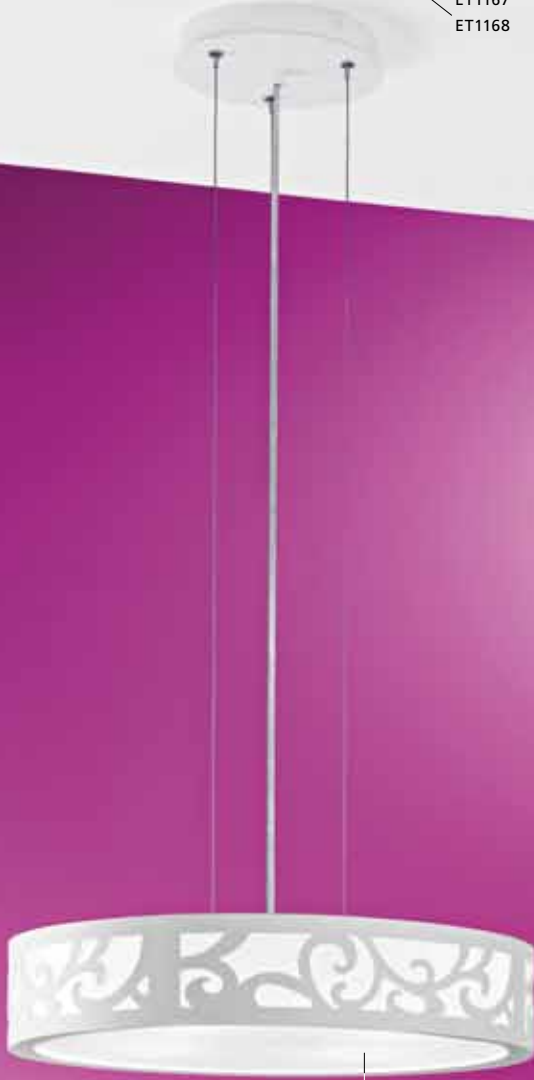

01 91502

GL2665
ET1167
ET1168

GL2576

GL2577

04 91254

03 91477

GL2663

05 91255

GL2576

GL2577

02 91501

ET1168

GL2664

ET1167