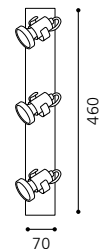

TUKON 1

01 86016 - TUKON 1

Wandleuchte; Stahl, nickel-matt
wall lamp; steel, nickel matt
applique; acier, nickel mat

L 165, B 70

9 002759 860165

GU10

1x 50W

ET0372

inklusive Leuchtmittel | bulbs included | ampoules comprises

02 86017 - TUKON 1

Wand-/ Deckenleuchte; Stahl, nickel-matt
wall / ceiling lamp; steel, nickel matt
applique / plafonnier; acier, nickel mat

L 280, B 70

9 002759 860172

GU10

2x 50W

ET0372

inklusive Leuchtmittel | bulbs included | ampoules comprises

03 86018 - TUKON 1

Wand-/ Deckenleuchte; Stahl, nickel-matt
wall / ceiling lamp; steel, nickel matt
applique / plafonnier; acier, nickel mat

L 460, B 70

9 002759 860189

GU10

3x 50W

ET0372

inklusive Leuchtmittel | bulbs included | ampoules comprises

04 86019 - TUKON 1

Wand-/ Deckenleuchte; Stahl, nickel-matt
wall / ceiling lamp; steel, nickel matt
applique / plafonnier; acier, nickel mat

L 260, B 240

9 002759 860196

GU10

4x 50W

ET0372

inklusive Leuchtmittel | bulbs included | ampoules comprises