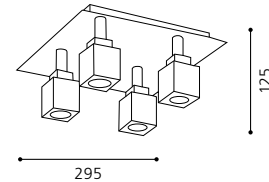

05 83922 - TRESKO

Deckenleuchte; Stahl, chrom / Kristallglas, klar, satiniert
ceiling lamp; steel, chrome / crystal, clear, satinated
plafonnier; acier, chrome / cristal, clair, satiné

L 295, B 295, H 125

G9 4x 40W