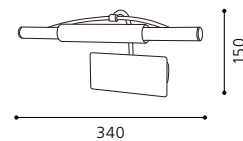

GL2158

inklusive Leuchtmittel | bulbs included | ampoules comprises