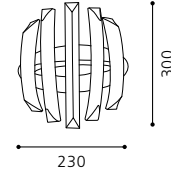

GL1894, GL2042, GL2043
inklusive Leuchtmittel | bulbs included | ampoules comprises

05 89207 - DRIFTER

Tischleuchte; Stahl, chrom / Kristall
table lamp; steel, chrome / crystal
lampe de table; acier, chrome / cristal
H 450, Ø 230; Base: Ø 160