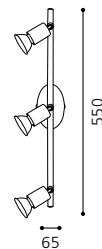

inklusive Leuchtmittel | bulbs included | ampoules comprises

04 83049 - BUZZ

Wand-/ Deckenleuchte; Stahl, nickel-matt, chrom
wall / ceiling lamp; steel, nickel matt, chrome
applique / plafonnier; acier, nickel mat, chrome
L 640, B 65