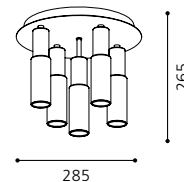

08 90029 - SAMANTA

Deckenleuchte; Stahl, nickel-matt / Glas satiniert, klar
ceiling lamp; steel, nickel matt / satinated glass, clear
plafonnier; acier, nickel mat / verre satiné, clair
H 265, Ø 285

GL1810
inklusive Leuchtmittel | bulbs included | ampoules comprises