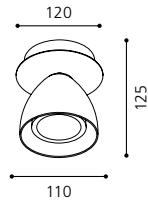

SATURNIA + ACENTO

01 89441 - SATURNIA

Deckenleuchte; Stahl, nickel-matt / Glas, weiß glänzend
ceiling lamp; steel, nickel matt / glass, shiny white
plafonnier; acier, nickel mat / verre, blanc brillant
Ø 510, A 145

E27 3x 60W

GL2169

04 90365 - ACENTO

Hängeleuchte; Stahl, chrom / Glas opal, Glas irisierend
pendant lamp; steel, chrome / opal glass, iridescent glass
lampe suspension; acier, chrome / verre opale, verre irisé
H 1100, Ø 110

G9 1x 40W

GL2274, GL1476

inklusive Leuchtmittel | bulbs included | ampoules comprises

02 89442 - SATURNIA

Hängeleuchte; Stahl, nickel-matt / Glas, weiß glänzend
pendant lamp; steel, nickel matt / glass, shiny white
lampe suspension; acier, nickel mat / verre, blanc brillant
H 1300, Ø 510

E27 3x 60W

GL2169, GL2170

05 90079 - ACENTO

Hängeleuchte; Stahl, chrom / Glas opal, Glas irisierend
pendant lamp; steel, chrome / opal glass, iridescent glass
lampe suspension; acier, chrome / verre opale, verre irisé
L 910, H 1200

G9 5x 40W

GL2274, GL1476

inklusive Leuchtmittel | bulbs included | ampoules comprises

03 90078 - ACENTO

Deckenleuchte; Stahl, chrom / Glas opal, Glas irisierend
ceiling lamp; steel, chrome / opal glass, iridescent glass
plafonnier; acier, chrome / verre opale, verre irisé
H 125, Ø 110; Base: Ø 120

G9 1x 40W

GL2274, GL1476

inklusive Leuchtmittel | bulbs included | ampoules comprises

Diese Leuchte strahlt sowohl nach unten als auch nach oben.

This lamp shines down as well as upwards.

Cette lampe brille non seulement vers le bas, mais encore vers la haut.

02

Moderne Leuchtenserie mit hochwertigem irisierendem Glas.

Contemporary lighting series with high quality iridescent glass.

Série de luminaires modernes en verre irisé de haute qualité.

03

04

05

GL2274

GL1476

03 90078