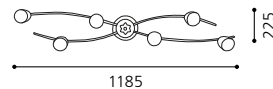

GL2564

inklusive Leuchtmittel | bulbs included | ampoules comprises