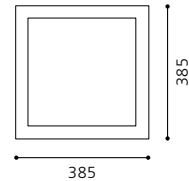

GL-945, GL-946

inklusive Leuchtmittel | bulbs included | ampoules comprises

09 85097 - AURIGA

Wand-/ Deckenleuchte; Stahl, messing-matt / Glas satiniert
wall / ceiling lamp; steel, brass matt / satinated glass
applique / plafonnier; acier, laiton mat / verre satiné

L 385, B 385, H 65

R7S 1x 100W