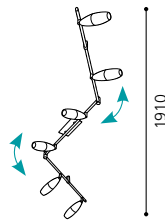

03 27347 - INESSA

Wand-/ Deckenleuchte; Stahl, nickel-matt / Glas satiniert
wall / ceiling lamp; steel, nickel matt / satinated glass
applique / plafonnier; acier, nickel mat / verre satiné
L 1910, B 70

GL1570, GL1986
inklusive Leuchtmittel | bulbs included | ampoules comprises