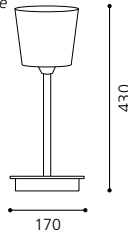

GL2267

inklusive Leuchtmittel | bulbs included | ampoules comprises