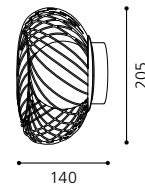

GL2281

inklusive Leuchtmittel | bulbs included | ampoules comprises