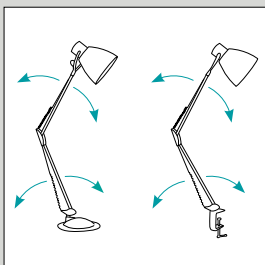

GL-549

inklusive Leuchtmittel | bulbs included | ampoules comprises

Inkl. Tischfuß und Klemme
Incl. tablebase and clip
socle et pince tauxnis