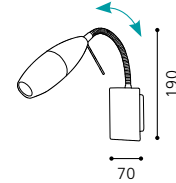

GL1570, GL1986
inklusive Leuchtmittel | bulbs included | ampoules comprises