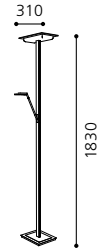

GL2513, GL2531

inklusive Leuchtmittel | bulbs included | ampoules comprises