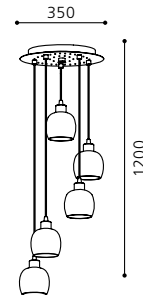

04 90607 - ORIA

Hängeleuchte; Stahl, nickel-matt /
Glas Wischtechnik, weiß
pendant lamp; steel, nickel matt /
wipe technique glass, white
lampe suspension; acier, nickel mat /
verre technique à l'essuyé, blanc

H 1200, Ø 350

GL1741