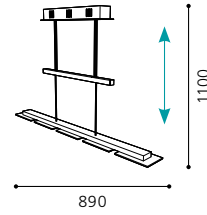

GL2495
inklusive Leuchtmittel | bulbs included | ampoules comprises

02 91078 - FELITTO

Hängeleuchte; Alu, Stahl, weiß glänzend / Glas satiniert
pendant lamp; aluminium, steel, shiny white / satinated glass
lampe suspension; aluminium, acier, blanc brillant / verre satiné
L 910, B 150, H 1100