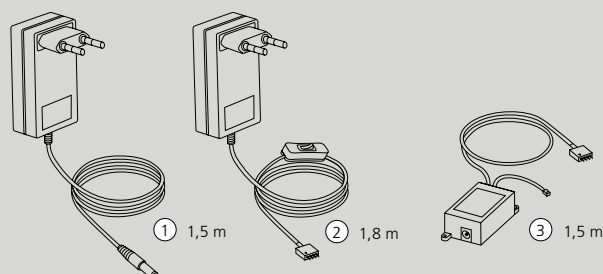

inklusive Zubehör | accessories included | accessoires compris