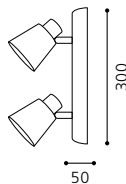

01 89942 - GINO

Wand-/ Deckenleuchte; Stahl, nickel-matt / Glas lackiert
wall / ceiling lamp; steel, nickel matt / coated glass
applique / plafonnier; acier, nickel mat / verre laqué

L 115, B 50

E14 1x 9W

GL2161

inklusive Leuchtmittel | bulbs included | ampoules comprises

02 89944 - GINO

Wand-/ Deckenleuchte; Stahl, nickel-matt / Glas lackiert
wall / ceiling lamp; steel, nickel matt / coated glass
applique / plafonnier; acier, nickel mat / verre laqué

L 300, B 50

E14 2x 9W

GL2161

inklusive Leuchtmittel | bulbs included | ampoules comprises

03 89945 - GINO

Wand-/ Deckenleuchte; Stahl, nickel-matt / Glas lackiert
wall / ceiling lamp; steel, nickel matt / coated glass
applique / plafonnier; acier, nickel mat / verre laqué

Ø 220

E14 3x 9W

GL2161

inklusive Leuchtmittel | bulbs included | ampoules comprises

04 89946 - GINO

Wand-/ Deckenleuchte; Stahl, nickel-matt / Glas lackiert
wall / ceiling lamp; steel, nickel matt / coated glass
applique / plafonnier; acier, nickel mat / verre laqué

L 1065

E14 4x 9W

GL2161

inklusive Leuchtmittel | bulbs included | ampoules comprises

05 89947 - GINO

Wand-/ Deckenleuchte; Stahl, nickel-matt / Glas lackiert
wall / ceiling lamp; steel, nickel matt / coated glass
applique / plafonnier; acier, nickel mat / verre laqué

L 1970

E14 6x 9W

GL2161

inklusive Leuchtmittel | bulbs included | ampoules comprises

06 89948 - GINO

Wandleuchte; Stahl, nickel-matt / Glas lackiert
wall lamp; steel, nickel matt / coated glass
applique; acier, nickel mat / verre laqué

Ø 295

E14 3x 9W

GL2161

inklusive Leuchtmittel | bulbs included | ampoules comprises

07 89949 - GINO

Deckenleuchte; Stahl, nickel-matt / Glas lackiert
ceiling lamp; steel, nickel matt / coated glass
plafonnier; acier, nickel mat / verre laqué

Ø 475, A 135

E14 5x 9W

GL2161