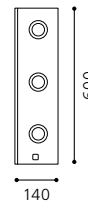

01 89224 - TRICALA

Unterbauleuchte; Alu gebürstet / Glas satiniert
under cabinet lamp; aluminium brushed / satinated glass
réglette; aluminium brossé / verre satiné

L 450, H 140

G5

1x 8W

GL2055

inklusive Leuchtmittel | bulbs included | ampoules comprises

02 89225 - TRICALA

Unterbauleuchte; Alu gebürstet / Glas satiniert
under cabinet lamp; aluminium brushed / satinated glass
réglette; aluminium brossé / verre satiné

L 600, H 140

G5

1x 13W

GL2056

inklusive Leuchtmittel | bulbs included | ampoules comprises

03 89226 - TRICALA

Unterbauleuchte; Alu gebürstet / Glas satiniert
under cabinet lamp; aluminium brushed / satinated glass
réglette; aluminium brossé / verre satiné

L 1200, H 140

G5

1x 21W

GL2057

inklusive Leuchtmittel | bulbs included | ampoules comprises

04 89218 - TRICALA

Unterbauleuchte; Alu gebürstet
under cabinet lamp; aluminium brushed
réglette; aluminium brossé

L 600, H 140

3x 1W

inklusive Leuchtmittel | bulbs included | ampoules comprises

05 89219 - TRICALA

Unterbauleuchte; Alu gebürstet
under cabinet lamp; aluminium brushed
réglette; aluminium brossé

L 600, H 140

5x 1W

inklusive Leuchtmittel | bulbs included | ampoules comprises

06 89227 - TRICALA

Unterbauleuchte; Alu gebürstet / Glas satiniert
under cabinet lamp; aluminium brushed / satinated glass
réglette; aluminium brossé / verre satiné

L 600, H 140

G4

3x 20W

GL1006

inklusive Leuchtmittel | bulbs included | ampoules comprises

07 89222 - TRICALA

Doppelsteckdose; Alu gebürstet, silber
double jack; aluminium brushed, silver
double prise; aluminium brossé, argent

L 200, H 140

08 89223 - TRICALA

Eckverbinder; Alu gebürstet
corner connection; aluminium brushed
entretoise d'angle; aluminium brossé

L 150, B 150, H 140