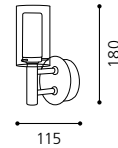

01 88283 - PALERMO

Wandleuchte; Stahl, nickel-matt / Glas opal
wall lamp; steel, nickel matt / opal glass
applique; acier, nickel mat / verre opale

L 95, H 210, A 120

GL1755
inklusive Leuchtmittel | bulbs included | ampoules comprises

02 88284 - PALERMO

Wandleuchte; Stahl, nickel-matt / Glas opal
wall lamp; steel, nickel matt / opal glass
applique; acier, nickel mat / verre opale

L 95, H 330, A 115

GL1755
inklusive Leuchtmittel | bulbs included | ampoules comprises

03 88193 - PALERMO

Wandleuchte; Stahl, chrom / Glas satiniert, klar
wall lamp; steel, chrome / satinated glass, clear
applique; acier, chrome / verre satiné, clair

L 90, H 180, A 115

GL1756, GL1757, ET0803
inklusive Leuchtmittel | bulbs included | ampoules comprises

04 88194 - PALERMO

Wandleuchte; Stahl, chrom / Glas satiniert, klar
wall lamp; steel, chrome / satinated glass, clear
applique; acier, chrome / verre satiné, clair

L 90, H 275, A 115

GL1756, GL1757, ET0803
inklusive Leuchtmittel | bulbs included | ampoules comprises

05 88195 - PALERMO

Wandleuchte; Stahl, chrom / Glas opal
wall lamp; steel, chrome / opal glass
applique; acier, chrome / verre opale

L 120, H 205, A 155

GL1758
inklusive Leuchtmittel | bulbs included | ampoules comprises

06 88199 - PALERMO

Wandleuchte; Stahl, nickel-matt / Glas opal
wall lamp; steel, nickel matt / opal glass
applique; acier, nickel mat / verre opale

L 100, H 170, A 130

GL1759
inklusive Leuchtmittel | bulbs included | ampoules comprises

07 88196 - PALERMO

Wand-/ Deckenleuchte; Stahl, chrom / Glas satiniert
wall / ceiling lamp; steel, chrome / satinated glass
applique / plafonnier; acier, chrome / verre satiné

Ø 225, A 60

GL1786
inklusive Leuchtmittel | bulbs included | ampoules comprises

08 88197 - PALERMO