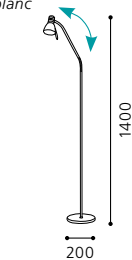

03 86431 - PRINCE 1

Stehleuchte; Stahl, nickel-matt / Glas lackiert, weiß
floor lamp; steel, nickel matt / coated glass, white
lampadaire; acier, nickel mat / verre laqué, blanc

H 1400; Base: Ø 200

9 002759 864316

E14 1x 40W

GL-890