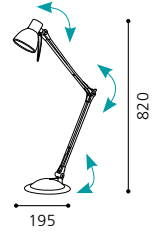

04 82541 - PLANO

Tischleuchte; Kunststoff, Stahl, silber, chrom
table lamp; plastic, steel, silver, chrome
lampe de table; plastique, acier, argent, chrome
L 820; Base: Ø 190

9 002759 825416

GU10

1x 50W

inklusive Leuchtmittel | bulbs included | ampoules comprises

02 86555 - PICARO

Tischleuchte; Kunststoff, Stahl, chrom
table lamp; plastic, steel, chrome
lampe de table; plastique, acier, chrome

H 820; Base: Ø 195

9 002759 865559

G9

1x 40W