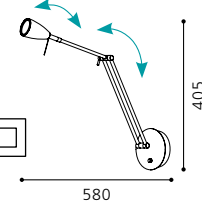

05 90351 - FALKO

Wandleuchte; Stahl, nickel-matt
wall lamp; steel, nickel matt
applique; acier, nickel mat

H 405, A 580

9 002759 903510

GU10 1x 35W

ET1190

inklusive Leuchtmittel | bulbs included | ampoules comprises