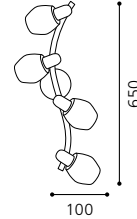

01 89928 - MARIONA

Wandleuchte; Stahl, nickel-matt / Glas opal
wall lamp; steel, nickel matt / opal glass
applique; acier, nickel mat / verre opale

L 105, B 65

G9

1x 9W

GL2165

inklusive Leuchtmittel | bulbs included | *ampoules comprises*

02 89929 - MARIONA

Wand-/ Deckenleuchte; Stahl, nickel-matt / Glas opal
wall / ceiling lamp; steel, nickel matt / opal glass
applique / plafonnier; acier, nickel mat / verre opale

L 370, B 100

G9

2x 9W

GL2165

inklusive Leuchtmittel | bulbs included | *ampoules comprises*

03 89931 - MARIONA

Wand-/ Deckenleuchte; Stahl, nickel-matt / Glas opal
wall / ceiling lamp; steel, nickel matt / opal glass
applique / plafonnier; acier, nickel mat / verre opale

L 650, B 100

G9

4x 9W

GL2165

inklusive Leuchtmittel | bulbs included | *ampoules comprises*

04 89934 - MARIONA

Wand-/ Deckenleuchte; Stahl, nickel-matt / Glas opal
wall / ceiling lamp; steel, nickel matt / opal glass
applique / plafonnier; acier, nickel mat / verre opale

L 255, H 295

G9

3x 9W

GL2165

inklusive Leuchtmittel | bulbs included | *ampoules comprises*