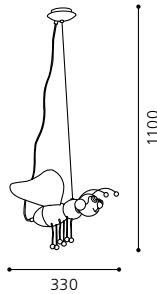

E27 1x 15W

inklusive Leuchtmittel | bulbs included | ampoules comprises

04 85059 - AIRMAN

Hängeleuchte; Kunststoff, bunt
pendant lamp; plastic, coloured
lampe suspension; plastique, coloré

L 320, B 300, H 1100