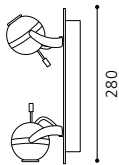

01 89327 - SEVO

Wand-/ Deckenleuchte; Alu gebürstet, Stahl, chrom
wall / ceiling lamp; aluminium brushed, steel, chrome
applique / plafonnier; aluminium brossé, acier, chrome
L 110, B 110

G9 1x 40W

inklusive Leuchtmittel | bulbs included | ampoules comprises

02 89328 - SEVO

Wand-/ Deckenleuchte; Alu gebürstet, Stahl, chrom
wall / ceiling lamp; aluminium brushed, steel, chrome
applique / plafonnier; aluminium brossé, acier, chrome
L 280, B 110

G9 2x 40W

inklusive Leuchtmittel | bulbs included | ampoules comprises

03 89329 - SEVO

Wand-/ Deckenleuchte; Alu gebürstet, Stahl, chrom
wall / ceiling lamp; aluminium brushed, steel, chrome
applique / plafonnier; aluminium brossé, acier, chrome
L 260, B 240

G9 4x 40W

inklusive Leuchtmittel | bulbs included | ampoules comprises

04 89331 - SEVO

Wand-/ Deckenleuchte; Alu gebürstet, Stahl, chrom
wall / ceiling lamp; aluminium brushed, steel, chrome
applique / plafonnier; aluminium brossé, acier, chrome
L 750, B 120

G9 3x 40W

inklusive Leuchtmittel | bulbs included | ampoules comprises

05 89332 - SEVO

Wand-/ Deckenleuchte; Alu gebürstet, Stahl, chrom
wall / ceiling lamp; aluminium brushed, steel, chrome
applique / plafonnier; aluminium brossé, acier, chrome
L 1060, B 120

G9 4x 40W

inklusive Leuchtmittel | bulbs included | ampoules comprises