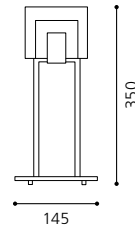

H 350; Base: L 145, B 115

9 002759 900427

GY6,35 1x 35W

GL2279, GL2280

inklusive Leuchtmittel | bulbs included | ampoules comprises

Durch praktisches Zugpendel in
der Höhe verstellbar.

Flexible in height with practical
adjustable drawbar.