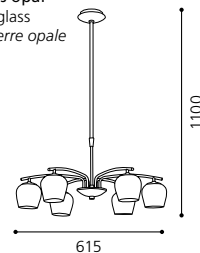

GL2684

inklusive Leuchtmittel | bulbs included | ampoules comprises

04 91575 - CARDA

Tischleuchte; Stahl, chrom / Glas opal
table lamp; steel, chrome / opal glass
lampe de table; acier, chrome / verre opale

L 130, H 360; Base: Ø 120

G9

1x 40W