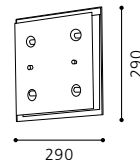

01 85341 - FRES

Wand-/ Deckenleuchte; Stahl, chrom / Glas satiniert, klar
wall / ceiling lamp; steel, chrome / satinated glass, clear
applique / plafonnier; acier, chrome / verre satiné, clair

L 250, B 85, A 70

G9 2x 40W

GL-931, GL-932, ET0757, ET0219

inklusive Leuchtmittel | bulbs included | ampoules comprises

02 85342 - FRES

Wand-/ Deckenleuchte; Stahl, chrom / Glas satiniert, klar
wall / ceiling lamp; steel, chrome / satinated glass, clear
applique / plafonnier; acier, chrome / verre satiné, clair

L 450, B 85, A 70

G9 3x 40W

GL-933, GL-934, ET0757, ET0219

inklusive Leuchtmittel | bulbs included | ampoules comprises

03 85343 - FRES

Wand-/ Deckenleuchte; Stahl, chrom / Glas satiniert, klar
wall / ceiling lamp; steel, chrome / satinated glass, clear
applique / plafonnier; acier, chrome / verre satiné, clair

L 650, B 85, A 70

G9 4x 40W

GL-935, GL-936, ET0757, ET0219

inklusive Leuchtmittel | bulbs included | ampoules comprises

04 85344 - FRES

Wand-/ Deckenleuchte; Stahl, chrom / Glas satiniert, klar
wall / ceiling lamp; steel, chrome / satinated glass, clear
applique / plafonnier; acier, chrome / verre satiné, clair

L 290, B 290, A 70

G9 4x 40W

GL-937, GL-938, ET0757, ET0219

inklusive Leuchtmittel | bulbs included | ampoules comprises

05 85345 - FRES

Wand-/ Deckenleuchte; Stahl, chrom / Glas satiniert, klar
wall / ceiling lamp; steel, chrome / satinated glass, clear
applique / plafonnier; acier, chrome / verre satiné, clair

L 380, B 380, A 70

G9 5x 40W

GL-939, GL-940, ET0757, ET0219

inklusive Leuchtmittel | bulbs included | ampoules comprises