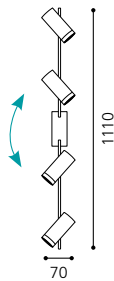

04 90347 - VIVIAN

Wand-/ Deckenleuchte; Stahl, nickel-matt /
Glas satiniert, klar
wall / ceiling lamp; steel, nickel matt /
satinated glass, clear
applique / plafonnier; acier, nickel mat /
verre satiné, clair

L 1110, B 70

9 002759 903473

GU10 4x 9W

GL2355

inklusive Leuchtmittel | bulbs included | ampoules comprises