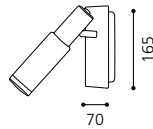

01 87981 - SAMANTA

Wandleuchte; Stahl, nickel-matt / Glas satiniert, klar
wall lamp; steel, nickel matt / satinated glass, clear
applique; acier, nickel mat / verre satiné, clair

L 165, B 70

E14 1x 9W

GL1810

inklusive Leuchtmittel | bulbs included | ampoules comprises

02 87982 - SAMANTA

Wand-/ Deckenleuchte; Stahl, nickel-matt / Glas satiniert, klar
wall / ceiling lamp; steel, nickel matt / satinated glass, clear
applique / plafonnier; acier, nickel mat / verre satiné, clair

L 335, B 70

E14 2x 9W

GL1810

inklusive Leuchtmittel | bulbs included | ampoules comprises

03 87983 - SAMANTA

Wand-/ Deckenleuchte; Stahl, nickel-matt / Glas satiniert, klar
wall / ceiling lamp; steel, nickel matt / satinated glass, clear
applique / plafonnier; acier, nickel mat / verre satiné, clair

L 460, B 70

E14 3x 9W

GL1810

inklusive Leuchtmittel | bulbs included | ampoules comprises

04 87984 - SAMANTA

Wand-/ Deckenleuchte; Stahl, nickel-matt / Glas satiniert, klar
wall / ceiling lamp; steel, nickel matt / satinated glass, clear
applique / plafonnier; acier, nickel mat / verre satiné, clair

Ø 580, A 145

E14 5x 9W

GL1810

inklusive Leuchtmittel | bulbs included | ampoules comprises

05 87986 - SAMANTA

Wand-/ Deckenleuchte; Stahl, nickel-matt / Glas satiniert, klar
wall / ceiling lamp; steel, nickel matt / satinated glass, clear
applique / plafonnier; acier, nickel mat / verre satiné, clair

L 2300

E14 6x 9W

GL1810

inklusive Leuchtmittel | bulbs included | ampoules comprises

06 87985 - SAMANTA

Wand-/ Deckenleuchte; Stahl, nickel-matt / Glas satiniert, klar
wall / ceiling lamp; steel, nickel matt / satinated glass, clear
applique / plafonnier; acier, nickel mat / verre satiné, clair

L 1110, B 70

E14 4x 9W

GL1810

inklusive Leuchtmittel | bulbs included | ampoules comprises

07 88229 - SAMANTA