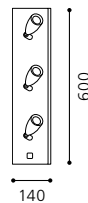

inklusive Leuchtmittel | bulbs included | ampoules comprises

05 89219 - TRICALA

Unterbauleuchte; Alu gebürstet
under cabinet lamp; aluminium brushed
réglette; aluminium brossé

L 600, H 140