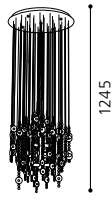

1245

500

GL1972, GL1973, GL1974, GL1975, GL2194

inklusive Leuchtmittel | bulbs included | ampoules comprises

02 89006 - ALEXANDRIA

Hängeleuchte; Stahl, chrom / Kristallglas
pendant lamp; steel, chrome / crystal glass
lampe suspension; acier, chrome / verre de cristal

H 1270, Ø 500