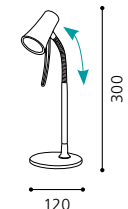

06 91464 - ABANI 1

Tischleuchte; Stahl, nickel-matt
table lamp; steel, nickel matt
lampe de table; acier, nickel mat

L 180, H 300; Base: Ø 120

inklusive Leuchtmittel | bulbs included | ampoules comprises

03 86657 - LEON 1

Klemmleuchte; Kunststoff, Stahl, chrom, silber
clip lamp; plastic, steel, chrome, silver
lampe à clipper; plastique, acier, chrome, argent

H 250