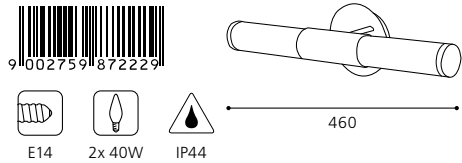

07 87222 - PALMERA

Wandleuchte; Stahl, nickel-matt / Glas opal
wall lamp; steel, nickel matt / opal glass
applique; acier, nickel mat / verre opale
L 460, A 110