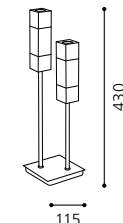

H 430; Base: L 115, B 115

GL2067

inklusive Leuchtmittel | bulbs included | ampoules comprises

07 88852 - ALESSA

Stehleuchte; Stahl, nickel-matt / Kristall, klar, satiniert
floor lamp; steel, nickel matt / crystal, clear, satinated
lampadaire; acier, nickel mat / verre de cristal