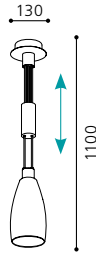

LEANDRA + ORIA

01 90426 - LEANDRA

Hängeleuchte; Stahl, nickel-matt /
Glas Wischtechnik, weiß
pendant lamp; steel, nickel matt /
wipe technique glass, white
lampe suspension; acier, nickel mat /
verre technique à l'essuyé, blanc

H 1100, Ø 130

E27 1x 15W

GL2381

inklusive Leuchtmittel | bulbs included | ampoules comprises

02 90428 - LEANDRA

Hängeleuchte; Stahl, nickel-matt /
Glas Wischtechnik, weiß
pendant lamp; steel, nickel matt /
wipe technique glass, white
lampe suspension; acier, nickel mat /
verre technique à l'essuyé, blanc

H 1100, Ø 395

E27 3x 15W

GL2381

inklusive Leuchtmittel | bulbs included | ampoules comprises

03 90427 - LEANDRA

Hängeleuchte; Stahl, nickel-matt /
Glas Wischtechnik, weiß
pendant lamp; steel, nickel matt /
wipe technique glass, white
lampe suspension; acier, nickel mat /
verre technique à l'essuyé, blanc

L 870, B 130, H 1100

E27 3x 15W

GL2381

inklusive Leuchtmittel | bulbs included | ampoules comprises

04 90607 - ORIA

Hängeleuchte; Stahl, nickel-matt /
Glas Wischtechnik, weiß
pendant lamp; steel, nickel matt /
wipe technique glass, white
lampe suspension; acier, nickel mat /
verre technique à l'essuyé, blanc

H 1200, Ø 350

GL1741

Elegante Leuchterserie mit
Glaskegeln aus spezieller
Wischtechnik.

Elegant lighting series with glass
cones made with special wipe
technique.

Série de luminaires élégants
avec des cônes en verre brossé
particulier.

04 90607

GL1741