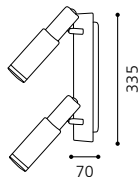

01 87981 - SAMANTA

Wandleuchte; Stahl, nickel-matt / Glas satiniert, klar
wall lamp; steel, nickel matt / satinated glass, clear
applique; acier, nickel mat / verre satiné, clair

L 165, B 70

E14 1x 9W

GL1810

inklusive Leuchtmittel | bulbs included | ampoules comprises

02 87982 - SAMANTA

Wand-/ Deckenleuchte; Stahl, nickel-matt / Glas satiniert, klar
wall / ceiling lamp; steel, nickel matt / satinated glass, clear
applique / plafonnier; acier, nickel mat / verre satiné, clair

L 335, B 70

E14 2x 9W

GL1810

inklusive Leuchtmittel | bulbs included | ampoules comprises

03 87983 - SAMANTA

Wand-/ Deckenleuchte; Stahl, nickel-matt / Glas satiniert, klar
wall / ceiling lamp; steel, nickel matt / satinated glass, clear
applique / plafonnier; acier, nickel mat / verre satiné, clair

L 460, B 70

E14 3x 9W

GL1810

inklusive Leuchtmittel | bulbs included | ampoules comprises

04 87984 - SAMANTA

Wand-/ Deckenleuchte; Stahl, nickel-matt / Glas satiniert, klar
wall / ceiling lamp; steel, nickel matt / satinated glass, clear
applique / plafonnier; acier, nickel mat / verre satiné, clair

Ø 580, A 145

E14 5x 9W

GL1810

inklusive Leuchtmittel | bulbs included | ampoules comprises

05 87986 - SAMANTA

Wand-/ Deckenleuchte; Stahl, nickel-matt / Glas satiniert, klar
wall / ceiling lamp; steel, nickel matt / satinated glass, clear
applique / plafonnier; acier, nickel mat / verre satiné, clair

L 2300

E14 6x 9W

GL1810

inklusive Leuchtmittel | bulbs included | ampoules comprises

06 87985 - SAMANTA

Wand-/ Deckenleuchte; Stahl, nickel-matt / Glas satiniert, klar
wall / ceiling lamp; steel, nickel matt / satinated glass, clear
applique / plafonnier; acier, nickel mat / verre satiné, clair

L 1110, B 70

E14 4x 9W

GL1810

inklusive Leuchtmittel | bulbs included | ampoules comprises

07 88229 - SAMANTA