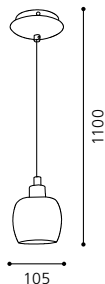

NIZZA

01 88305 - NIZZA

Hängeleuchte; Stahl, nickel-matt /
Glas Wischtechnik, weiß
pendant lamp; steel, nickel matt /
wipe technique glass, white
lampe suspension; acier, nickel mat /
verre technique à l'essuyé, blanc

H 1100, Ø 105

E14 1x 40W

GL1741