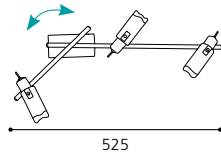

01 90373 - DANITA

Wand-/ Deckenleuchte; Stahl,
nickel-matt / Glas satiniert, klar
wall / ceiling lamp; steel,
nickel matt / satinated glass, clear
*applique / plafonnier; acier,
nickel mat / verre satiné, clair*

L 130, B 65

9 002759 903732

G9 1x 9W

GL2347

inklusive Leuchtmittel | bulbs included | ampoules comprises

02 90374 - DANITA

Wand-/ Deckenleuchte; Stahl,
nickel-matt / Glas satiniert, klar
wall / ceiling lamp; steel,
nickel matt / satinated glass, clear
*applique / plafonnier; acier,
nickel mat / verre satiné, clair*

L 505, B 65

9 002759 903749

G9 2x 9W

GL2347

inklusive Leuchtmittel | bulbs included | ampoules comprises

03 90375 - DANITA

Wand-/ Deckenleuchte; Stahl,
nickel-matt / Glas satiniert, klar
wall / ceiling lamp; steel,
nickel matt / satinated glass, clear
*applique / plafonnier; acier,
nickel mat / verre satiné, clair*

L 525, B 305

9 002759 903756

G9 3x 9W

GL2347

inklusive Leuchtmittel | bulbs included | ampoules comprises

04 90376 - DANITA

Wand-/ Deckenleuchte; Stahl,
nickel-matt / Glas satiniert, klar
wall / ceiling lamp; steel,
nickel matt / satinated glass, clear
*applique / plafonnier; acier,
nickel mat / verre satiné, clair*

L 750, B 515

9 002759 903763

G9 4x 9W

GL2347

inklusive Leuchtmittel | bulbs included | ampoules comprises

05 90377 - DANITA

Wand-/ Deckenleuchte; Stahl,
nickel-matt / Glas satiniert, klar
wall / ceiling lamp; steel,
nickel matt / satinated glass, clear
*applique / plafonnier; acier,
nickel mat / verre satiné, clair*

L 860, B 515

9 002759 903770

G9 6x 9W

GL2347

inklusive Leuchtmittel | bulbs included | ampoules comprises