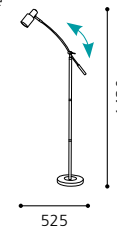

inklusive Leuchtmittel | bulbs included | ampoules comprises