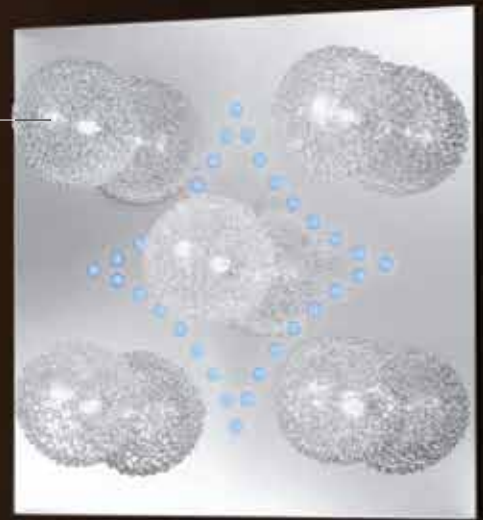

GL2413

04 91603