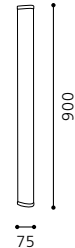

01 87015 - GITA

Wand-/ Deckenleuchte; Metallguss, chrom / Kunststoff, weiß
wall / ceiling lamp; cast metal, chrome / plastic, white
applique / plafonnier; métal moulé, chrome / plastique, blanc
L 350, B 75, H 75

9 002759 870157

T5 1x 8W

ET0481

04 90526 - GITA 1

Wand-/ Deckenleuchte; Metallguss, chrom / Kunststoff, weiß
wall / ceiling lamp; cast metal, chrome / plastic, white
applique / plafonnier; métal moulé, chrome / plastique, blanc
L 350, B 75, H 75

9 002759 905262

T5 1x 8W IP44

ET0481

02 87016 - GITA

Wand-/ Deckenleuchte; Metallguss, chrom / Kunststoff, weiß
wall / ceiling lamp; cast metal, chrome / plastic, white
applique / plafonnier; métal moulé, chrome / plastique, blanc
L 600, B 75, H 75

9 002759 870164

T5 1x 14W

ET0482

05 90527 - GITA 1

Wand-/ Deckenleuchte; Metallguss, chrom / Kunststoff, weiß
wall / ceiling lamp; cast metal, chrome / plastic, white
applique / plafonnier; métal moulé, chrome / plastique, blanc
L 600, B 75, H 75

9 002759 905279

T5 1x 14W IP44

ET0482

03 87017 - GITA

Wand-/ Deckenleuchte; Metallguss, chrom / Kunststoff, weiß
wall / ceiling lamp; cast metal, chrome / plastic, white
applique / plafonnier; métal moulé, chrome / plastique, blanc
L 900, B 75, H 75

9 002759 870171

T5 1x 21W

ET0483

06 90528 - GITA 1

Wand-/ Deckenleuchte; Metallguss, chrom / Kunststoff, weiß
wall / ceiling lamp; cast metal, chrome / plastic, white
applique / plafonnier; métal moulé, chrome / plastique, blanc
L 900, B 75, H 75

9 002759 905286

T5 1x 21W IP44

ET0483

Durch IP44 Schutz geschützt gegen Sprühwasser.

According to IP44 the lamp is protected against splashing water.

Selon IP44 la lampe est protégée contre les projections d'eau de toutes directions.

04 05 06