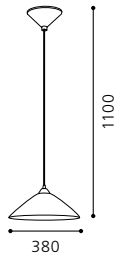

UPPSALA + NAVY

01 85258 - UPPSALA

Hängeleuchte; Kunststoff, schwarz / Glas satiniert, weiß
pendant lamp; plastic, black / satinated glass, white
lampe suspension; plastique, noir / verre satiné, blanc

H 1100, Ø 380

9 002759 85258 0

E27 1x 100W

GLA335

02 85259 - UPPSALA

Hängeleuchte; Kunststoff, schwarz / Glas satiniert, weiß
pendant lamp; plastic, black / satinated glass, white
lampe suspension; plastique, noir / verre satiné, blanc

H 1100, Ø 175

9 002759 85259 7

E14 1x 60W

GLA-86

03 7422 - UPPSALA

Hängeleuchte; Kunststoff, schwarz / Glas satiniert, orange
pendant lamp; plastic, black / satinated glass, orange
lampe suspension; plastique, noir / verre satiné, orange

H 1100, Ø 380

9 002759 74220 1

E27 1x 100W

GL-141

04 7426 - UPPSALA

Hängeleuchte; Kunststoff, schwarz / Glas satiniert, orange
pendant lamp; plastic, black / satinated glass, orange
lampe suspension; plastique, noir / verre satiné, orange

H 1100, Ø 175

9 002759 74260 7

E14 1x 60W

GL-137

05 90975 - NAVY

Hängeleuchte; Stahl, Kunststoff, schwarz, silber
pendant lamp; steel, plastic, black, silver
lampe suspension; acier, plastique, noir, argent

H 1100, Ø 250

9 002759 90975 8

E27 1x 60W

GL-141

06 90974 - NAVY

Hängeleuchte; Stahl, Kunststoff, weiß
pendant lamp; steel, plastic, white
lampe suspension; acier, plastique, blanc

H 1100, Ø 250

9 002759 90974 1

E27 1x 60W

GL-141

07 90976 - NAVY

Hängeleuchte; Stahl, Kunststoff, schwarz, blau
pendant lamp; steel, plastic, black, blue
lampe suspension; acier, plastique, noir, bleu

H 1100, Ø 250

9 002759 90976 5

E27 1x 60W

GL-141