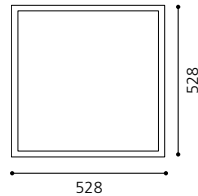

ET0777

inklusive Leuchtmittel | bulbs included | ampoules comprises

04 88893 - IDUN

Wand-/ Deckenleuchte; Alu gebürstet / Kunststoff, weiß
wall / ceiling lamp; aluminium brushed / plastic, white
applique / plafonnier; aluminium brossé / plastique, blanc

L 666, B 653, A 96

G13 4x 18W