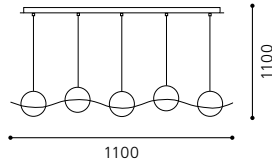

03 89594 - LAYER

Hängeleuchte; Stahl, chrom / Glas opal, Glas, klar
pendant lamp; steel, chrome / opal glass, glass, clear
lampe suspension; acier, chrome / verre opale, verre, clair

L 1100, B 220, H 1100

GL1758, GL2285

inklusive Leuchtmittel | bulbs included | ampoules comprises

04 89595 - LAYER

Wandleuchte; Stahl, chrom / Glas opal, Glas, klar
wall lamp; steel, chrome / opal glass, glass, clear
applique; acier, chrome / verre opale, verre, clair

L 155, H 400, A 155