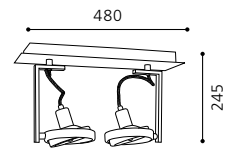

ET1189

inklusive Leuchtmittel | bulbs included | ampoules comprises

04 89955 - CUBETO

Deckenleuchte; Stahl, nickel-matt
ceiling lamp; steel, nickel matt
plafonnier; acier, nickel mat

L 330, B 265, H 340

G9 4x 40W