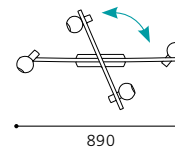

01 90286 - SESTO

Wand-/ Deckenleuchte; Stahl, nickel-matt / Glas opal
wall / ceiling lamp; steel, nickel matt / opal glass
applique / plafonnier; acier, nickel mat / verre opale

L 165, B 70

E14

1x 9W

GL2338

inklusive Leuchtmittel | bulbs included | ampoules comprises

02 90287 - SESTO

Wand-/ Deckenleuchte; Stahl, nickel-matt / Glas opal
wall / ceiling lamp; steel, nickel matt / opal glass
applique / plafonnier; acier, nickel mat / verre opale

L 335, B 70

E14

2x 9W

GL2338

inklusive Leuchtmittel | bulbs included | ampoules comprises

03 90288 - SESTO

Wand-/ Deckenleuchte; Stahl, nickel-matt / Glas opal
wall / ceiling lamp; steel, nickel matt / opal glass
applique / plafonnier; acier, nickel mat / verre opale

L 460, B 70

E14

3x 9W

GL2338

inklusive Leuchtmittel | bulbs included | ampoules comprises

04 90289 - SESTO

Wand-/ Deckenleuchte; Stahl, nickel-matt / Glas opal
wall / ceiling lamp; steel, nickel matt / opal glass
applique / plafonnier; acier, nickel mat / verre opale

L 260, B 240

E14

4x 9W

GL2338

inklusive Leuchtmittel | bulbs included | ampoules comprises

05 90291 - SESTO

Deckenleuchte; Stahl, nickel-matt / Glas opal
ceiling lamp; steel, nickel matt / opal glass
plafonnier; acier, nickel mat / verre opale

L 890, A 205

E14

4x 9W

GL2338

inklusive Leuchtmittel | bulbs included | ampoules comprises

06 90293 - SESTO

Wand-/ Deckenleuchte; Stahl, nickel-matt / Glas opal
wall / ceiling lamp; steel, nickel matt / opal glass
applique / plafonnier; acier, nickel mat / verre opale

L 1110, B 70

E14

4x 9W

GL2338

inklusive Leuchtmittel | bulbs included | ampoules comprises

07 90294 - SESTO

Wand-/ Deckenleuchte; Stahl, nickel-matt / Glas opal
wall / ceiling lamp; steel, nickel matt / opal glass
applique / plafonnier; acier, nickel mat / verre opale

L 2300

E14

6x 9W

GL2338