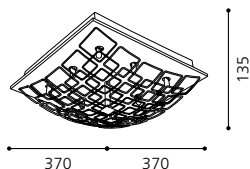

inklusive Leuchtmittel | bulbs included | *ampoules comprises*

03 91085 - CROMER

Deckenleuchte; Stahl, chrom
ceiling lamp; steel, chrome
plafonnier; acier, chrome

Ø 350, A 140

G9 8x 25W