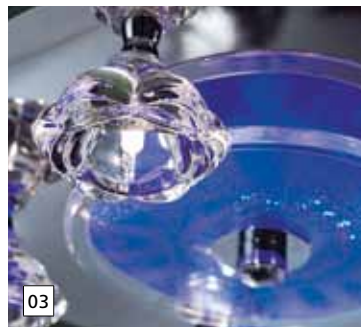

OLMEDO + FELICINO

01 91493 - OLMEDO

Wand- / Deckenleuchte; Stahl, weiß / Glas satiniert, klar
wall / ceiling lamp; steel, white / satinated glass, clear
applique / plafonnier; acier, blanc / verre satiné, clair
Ø 430, A 165

GL2685
inklusive Leuchtmittel | bulbs included | ampoules comprises

02 91537 - OLMEDO

Wand- / Deckenleuchte; Stahl, weiß / Glas satiniert, klar
wall / ceiling lamp; steel, white / satinated glass, clear
applique / plafonnier; acier, blanc / verre satiné, clair
Ø 330, A 165

GL2685
inklusive Leuchtmittel | bulbs included | ampoules comprises

03 91979 - FELICINO

Deckenleuchte; Stahl, chrom / Kunststoff,
Glitzerfolie, Glas, klar
ceiling lamp; steel, chrome / plastic, glittering foil, glass, clear
plafonnier; acier, chrome / plastique, film brillant, verre, clair
Ø 320, A 105

GL2728
inklusive Leuchtmittel | bulbs included | ampoules comprises

04 91982 - FELICINO

Deckenleuchte; Stahl, chrom / Glas, klar
ceiling lamp; steel, chrome / glass, clear
plafonnier; acier, chrome / verre, clair
Ø 500, A 135

GL2728
inklusive Leuchtmittel | bulbs included | ampoules comprises

05 91981 - FELICINO

Deckenleuchte; Stahl, chrom / Glas, klar
ceiling lamp; steel, chrome / glass, clear
plafonnier; acier, chrome / verre, clair
L 390, B 390, A 105

GL2728
inklusive Leuchtmittel | bulbs included | ampoules comprises

WALL AND CEILING | OLMEDO + FELICINO

Diese Leuchte kann per inkludierter Fernbedienung gesteuert werden.

This lamp can be comfortably operated with an included remote control.

Cette lampe peut être contrôlée avec une télécommande (incluse avec la lampe).

01 02 03