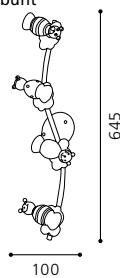

inklusive Leuchtmittel | bulbs included | *ampoules comprises*

04 88401 - TAYA

Wand- / Deckenleuchte; Stahl, nickel-matt, bunt
wall / ceiling lamp; steel, nickel matt, coloured
applique / plafonnier; acier, nickel mat, coloré

L 295, B 255

GU10 3x 50W