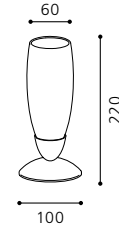

PILO 1 + SLIM + SLIM 1

01 90908 - PILO 1

Tischleuchte; Stahl, nickel-matt / Glas, weiß, klar
table lamp; steel, nickel matt / glass, white, clear
lampe de table; acier, nickel mat / verre, blanc, clair

H 325, Ø 70; Base: Ø 80

9 002759 909086

90857

inklusive Leuchtmittel | bulbs included | ampoules comprises

80

04 82305 - SLIM

Tischleuchte; Stahl, nickel-matt / Glas, weiß
table lamp; steel, nickel matt / glass, white
lampe de table; acier, nickel mat / verre, blanc

H 220, Ø 60; Base: Ø 100

9 002759 823054

GL-553

02 91332 - PILO 1

Tischleuchte; Stahl, nickel-matt / Glas mit Aufdruck, weiß
table lamp; steel, nickel matt / glass with imprint, white
lampe de table; acier, nickel mat / verre imprimé, blanc

H 325, Ø 70; Base: Ø 80

9 002759 913328

90257

inklusive Leuchtmittel | bulbs included | ampoules comprises

80

05 82306 - SLIM

Tischleuchte; Stahl, messing-matt / Glas, weiß
table lamp; steel, brass matt / glass, white
lampe de table; acier, laiton mat / verre, blanc

H 220, Ø 60; Base: Ø 100

9 002759 823064

GL-553

03 90903 - PILO 1

Tischleuchte; Stahl, nickel-matt / Glas satiniert, Granille
table lamp; steel, nickel matt / satinated, granille
lampe de table; acier, nickel mat / verre satiné, granille

H 325, Ø 70; Base: Ø 80

9 002759 909031

90856

inklusive Leuchtmittel | bulbs included | ampoules comprises

80

06 91347 - SLIM 1

Tischleuchte; Stahl, chrom / Glas opal
table lamp; steel, chrome / opal glass
lampe de table; acier, chrome / verre opale

H 340; Base: Ø 85

9 002759 913472

GL2697

85