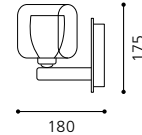

180

175

GL1813, GL2297

inklusive Leuchtmittel | bulbs included | ampoules comprises

05 90193 - LOU

Tischleuchte; Stahl, chrom / Glas opal, Glas, klar
table lamp; steel, chrome / opal glass, glass, clear
lampe de table; acier, chrome / verre opale, verre, clair

H 390, L 120, B120, Base: L 115, B 115