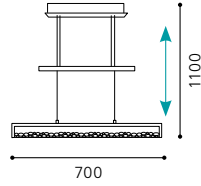

01 90928 - CARDITO

Hängeleuchte; Alu, Stahl, chrom / Glas, Kristall
pendant lamp; aluminium, steel, chrome / glass, crystal
lampe suspension; aluminium, acier, chrome / verre, cristal
L 700, H 1100

9 002759 909284

1x 24,96W 510 lm
(156 LED)