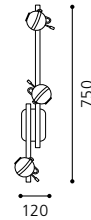

inklusive Leuchtmittel | bulbs included | ampoules comprises

05 89332 - SEVO

Wand-/ Deckenleuchte; Alu gebürstet, Stahl, chrom
wall / ceiling lamp; aluminium brushed, steel, chrome
applique / plafonnier; aluminium brossé, acier, chrome
L 1060, B 120