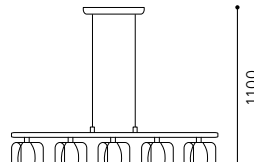

895

1100

GL1813, GL2297

inklusive Leuchtmittel | bulbs included | ampoules comprises

04 90192 - LOU

Wandleuchte; Stahl, chrom / Glas opal, Glas, klar
wall lamp; steel, chrome / opal glass, glass, clear
applique; acier, chrome / verre opale, verre, clair

L 120, H 175, A 180

G9 1x 40W