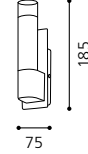

01 90626 - NESO

Wand-/ Deckenleuchte; Alu / Glas opal
wall / ceiling lamp; aluminium / opal glass
applique / plafonnier; aluminium / verre opale

L 100, H 160, A 135

G9 1x 40W

GL2281

inklusive Leuchtmittel | bulbs included | *ampoules comprises*

02 90627 - NESO

Wand-/ Deckenleuchte; Alu / Glas opal
wall / ceiling lamp; aluminium / opal glass
applique / plafonnier; aluminium / verre opale

L 100, H 520, A 135

G9 3x 40W

GL2281

inklusive Leuchtmittel | bulbs included | *ampoules comprises*

03 90628 - NESO

Wand-/ Deckenleuchte; Alu / Glas opal
wall / ceiling lamp; aluminium / opal glass
applique / plafonnier; aluminium / verre opale

L 100, H 720, A 135

G9 4x 40W

GL2281

inklusive Leuchtmittel | bulbs included | *ampoules comprises*

04 83731 - KIO

Wandleuchte; Stahl, chrom / Glas satiniert, klar
wall lamp; steel, chrome / satinated glass, clear
applique; acier, chrome / verre satiné, clair

L 50, H 185, A 75

G9 1x 40W

GL-843

inklusive Leuchtmittel | bulbs included | *ampoules comprises*

05 83732 - KIO

Wand-/ Deckenleuchte; Stahl, chrom / Glas satiniert, klar
wall / ceiling lamp; steel, chrome / satinated glass, clear
applique / plafonnier; acier, chrome / verre satiné, clair

L 50, H 300, A 75

G9 2x 40W

GL-843

inklusive Leuchtmittel | bulbs included | *ampoules comprises*

06 83733 - KIO

Wand-/ Deckenleuchte; Stahl, chrom / Glas satiniert, klar
wall / ceiling lamp; steel, chrome / satinated glass, clear
applique / plafonnier; acier, chrome / verre satiné, clair

L 50, H 640, A 75

G9 4x 40W

GL-843

inklusive Leuchtmittel | bulbs included | *ampoules comprises*