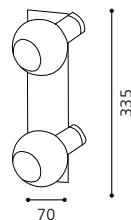

01 90286 - SESTO

Wand-/ Deckenleuchte; Stahl, nickel-matt / Glas opal
wall / ceiling lamp; steel, nickel matt / opal glass
applique / plafonnier; acier, nickel mat / verre opale

L 165, B 70

E14

1x 9W

GL2338

inklusive Leuchtmittel | bulbs included | ampoules comprises

02 90287 - SESTO

Wand-/ Deckenleuchte; Stahl, nickel-matt / Glas opal
wall / ceiling lamp; steel, nickel matt / opal glass
applique / plafonnier; acier, nickel mat / verre opale

L 335, B 70

E14

2x 9W

GL2338

inklusive Leuchtmittel | bulbs included | ampoules comprises

03 90288 - SESTO

Wand-/ Deckenleuchte; Stahl, nickel-matt / Glas opal
wall / ceiling lamp; steel, nickel matt / opal glass
applique / plafonnier; acier, nickel mat / verre opale

L 460, B 70

E14

3x 9W

GL2338

inklusive Leuchtmittel | bulbs included | ampoules comprises

04 90289 - SESTO

Wand-/ Deckenleuchte; Stahl, nickel-matt / Glas opal
wall / ceiling lamp; steel, nickel matt / opal glass
applique / plafonnier; acier, nickel mat / verre opale

L 260, B 240

E14

4x 9W

GL2338

inklusive Leuchtmittel | bulbs included | ampoules comprises

05 90291 - SESTO

Deckenleuchte; Stahl, nickel-matt / Glas opal
ceiling lamp; steel, nickel matt / opal glass
plafonnier; acier, nickel mat / verre opale

L 890, A 205

E14

4x 9W

GL2338

inklusive Leuchtmittel | bulbs included | ampoules comprises

06 90293 - SESTO

Wand-/ Deckenleuchte; Stahl, nickel-matt / Glas opal
wall / ceiling lamp; steel, nickel matt / opal glass
applique / plafonnier; acier, nickel mat / verre opale

L 1110, B 70

E14

4x 9W

GL2338

inklusive Leuchtmittel | bulbs included | ampoules comprises

07 90294 - SESTO

Wand-/ Deckenleuchte; Stahl, nickel-matt / Glas opal
wall / ceiling lamp; steel, nickel matt / opal glass
applique / plafonnier; acier, nickel mat / verre opale

L 2300

E14

6x 9W

GL2338