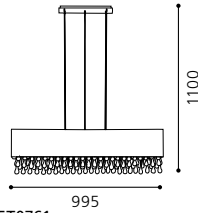

GL1731, GL1732, GL1733, GL-819, ET0761

inklusive Leuchtmittel | bulbs included | ampoules comprises

03 88201 - CAMINI

Deckenleuchte; Stahl, Kunststoff, chrom,
schwarz glänzend / Glas
ceiling lamp; steel, plastic, chrome, shiny black / glass
plafonnier; acier, plastique, chrome, noir brillant / verre
L 400, B 400, H 215

9 002759 882013

G9 8x 25W