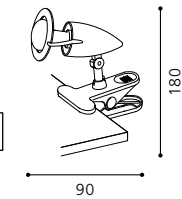

LYDIA

01 82411 - LYDIA

Wandleuchte; Stahl, Kunststoff, silber / klar
wall lamp; steel, plastic, silver / clear
applique; acier, plastique, argent / clair
Ø 85

DIV547

04 82414 - LYDIA

Wand-/ Deckenleuchte; Stahl, Kunststoff, silber / klar
wall / ceiling lamp; steel, plastic, silver / clear
applique / plafonnier; acier, plastique, argent / clair
Ø 260

DIV547

02 85155 - LYDIA

Klemmleuchte; Stahl, Kunststoff, silber / klar
clip lamp; steel, plastic, silver / clear
lampe à clipper; acier, plastique, argent / clair

L 90, H 180

DIV547

05 82413 - LYDIA

Wand-/ Deckenleuchte; Stahl, Kunststoff, silber / klar
wall / ceiling lamp; steel, plastic, silver / clear
applique / plafonnier; acier, plastique, argent / clair

L 600

DIV547

03 82412 - LYDIA

Wand-/ Deckenleuchte; Stahl, Kunststoff, silber / klar
wall / ceiling lamp; steel, plastic, silver / clear
applique / plafonnier; acier, plastique, argent / clair

L 420

DIV547