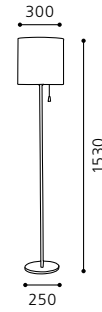

04 82813 - SENDO

Stehleuchte; Alu gebürstet / Textil, beige
floor lamp; aluminium brushed / fabric, beige
lampadaire; aluminium brosse / tissu, beige

H 1530, Ø 300, Base: Ø 250

E27 1x 100W

S-1861, ET0892