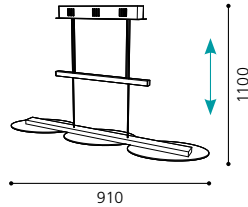

GL2508
inklusive Leuchtmittel | bulbs included | ampoules comprises

04 91071 - TIGHT

Hängeleuchte; Alu, Stahl, weiß glänzend / Glas satiniert
pendant lamp; aluminium, steel, shiny white / satinated glass
lampe suspension; aluminium, acier, blanc brillant / verre satiné
L 890, B 100, H 1100