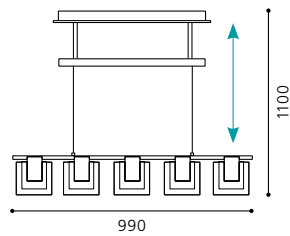

02 90038 - CLAP

Hängeleuchte; Alu gebürstet, Stahl, chrom /
Glas satiniert, klar
pendant lamp; aluminium brushed, steel, chrome /
satinated, clear
lampe suspension; aluminium brossé, acier, chrome /
verre satiné, clair

L 990, H 1100

9 002759 900380

GY6,35 5x 35W

GL2279, GL2280

inklusive Leuchtmittel | bulbs included | ampoules comprises