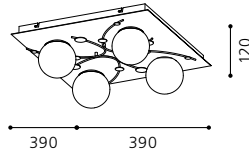

L 390, B 390, A 120

GL2527

inklusive Leuchtmittel | bulbs included | ampoules comprises

04 91603 - HEDDA 1

Deckenleuchte; Stahl, chrom / Alu, Glas, klar
ceiling lamp; steel, chrome / aluminium, glass, clear
plafonnier; acier, chrome / aluminium, verre, clair