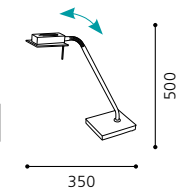

GL2712

inklusive Leuchtmittel | bulbs included | ampoules comprises