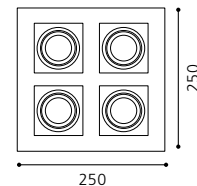

inklusive Leuchtmittel | bulbs included | ampoules comprises