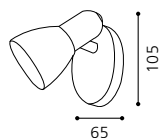

DAKAR

01 87078 - DAKAR

Wandleuchte; Stahl, antik-braun /
Glas alabaster, cognac
wall lamp; steel, brown antique /
alabaster glass, cognac
*applique; acier, marron antique /
verre albâtre, cognac*

L 105, B 65

E14 1x 40W

GL1244

04 87082 - DAKAR

Wand-/ Deckenleuchte; Stahl, antik-braun /
Glas alabaster, cognac
wall / ceiling lamp; steel, brown antique /
alabaster glass, cognac
*applique / plafonnier; acier, marron antique /
verre albâtre, cognac*

L 1055, B 65

E14 4x 40W

GL1244, ET0515

02 87079 - DAKAR

Wand-/ Deckenleuchte; Stahl, antik-braun /
Glas alabaster, cognac
wall / ceiling lamp; steel, brown antique /
alabaster glass, cognac
*applique / plafonnier; acier, marron antique /
verre albâtre, cognac*

L 370, B 65

E14 2x 40W

GL1244

05 87083 - DAKAR

Wand-/ Deckenleuchte; Stahl, antik-braun /
Glas alabaster, cognac
wall / ceiling lamp; steel, brown antique /
alabaster glass, cognac
*applique / plafonnier; acier, marron antique /
verre albâtre, cognac*

Ø 470

E14 5x 40W

GL1244

03 87081 - DAKAR

Wand-/ Deckenleuchte; Stahl, antik-braun /
Glas alabaster, cognac
wall / ceiling lamp; steel, brown antique /
alabaster glass, cognac
*applique / plafonnier; acier, marron antique /
verre albâtre, cognac*

L 535, B 65

E14 3x 40W

GL1244