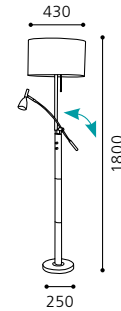

Stehleuchte; Alu, chrom / Textil, weiß
 floor lamp; aluminium, chrome / fabric, white
 lampadaire; aluminium, chrome / tissu, blanc
 H 1800, Ø 430; Base: Ø 250

S-1994

inklusive GU10 Leuchtmittel | bulbs GU10 included |
 ampoules GU10 comprises