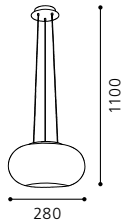

E27 2x 60W

GL1139, ET0467, ET0468