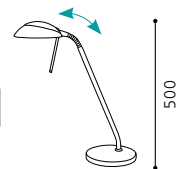

CAVO + KINGSTON 1 + CAREN

01 89347 - CAVO

Tischleuchte; Stahl, Alu, chrom, weiß glänzend
table lamp; steel, aluminium, chrome, shiny white
lampe de table; acier, aluminium, chrome, blanc brillant

B 360, H 400

9 002759 893477

G9 1x 40W

inklusive Leuchtmittel | bulbs included | ampoules comprises

02 89345 - CAVO

Tischleuchte; Stahl, Alu, chrom
table lamp; steel, aluminium, chrome
lampe de table; acier, aluminium, chrome

B 360, H 400

9 002759 893453

G9 1x 40W

inklusive Leuchtmittel | bulbs included | ampoules comprises

03 89346 - CAVO

Tischleuchte; Stahl, Alu, chrom, schwarz
table lamp; steel, aluminium, chrome, black
lampe de table; acier, aluminium, chrome, noir

B 360, H 400

9 002759 893460

G9 1x 40W

inklusive Leuchtmittel | bulbs included | ampoules comprises

04 87207 - KINGSTON 1

Tischleuchte; Stahl, nickel-matt / Glas satiniert
table lamp; steel, nickel matt / satinated glass
lampe de table; acier, nickel mat / verre satiné

H 660; Base: Ø 150

9 002759 872076

G9 1x 40W

GL1048, GL1091

inklusive Leuchtmittel | bulbs included | ampoules comprises

05 91481 - CAREN

Tischleuchte; Stahl, nickel-matt / Glas satiniert
table lamp; steel, nickel matt / satinated glass
lampe de table; acier, nickel mat / verre satiné

H 500

9 002759 914813

G9 1x 40W

GL-975, GL1091

inklusive Leuchtmittel | bulbs included | ampoules comprises

06 91482 - CAREN

Tischleuchte; Stahl, chrom / Glas satiniert
table lamp; steel, chrome / satinated glass
lampe de table; acier, chrome / verre satiné

H 500

9 002759 914820

G9 1x 40W

GL-975, GL1091

inklusive Leuchtmittel | bulbs included | ampoules comprises

07 91535 - CAREN

Tischleuchte; Stahl, chrom / Glas satiniert, klar
table lamp; steel, chrome / satinated glass, clear
lampe de table; acier, chrome / verre satiné, clair

L 350, H 500

9 002759 915353

G9 1x 40W