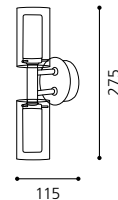

04 88194 - PALERMO

Wandleuchte; Stahl, chrom / Glas satiniert, klar
wall lamp; steel, chrome / satinated glass, clear
applique; acier, chrome / verre satiné, clair

L 90, H 275, A 115

GL1756, GL1757, ET0803
inklusive Leuchtmittel | bulbs included | ampoules comprises

05 88195 - PALERMO

Wandleuchte; Stahl, chrom / Glas opal
wall lamp; steel, chrome / opal glass
applique; acier, chrome / verre opale

L 120, H 205, A 155