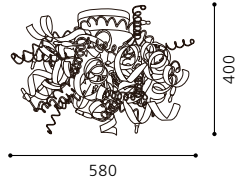

01 90161 - JEREZ

Deckenleuchte; Stahl, chrom
ceiling lamp; steel, chrome
plafonnier; acier, chrome

H 400, Ø 580

9 002759 901615

G4

12x 20W

inklusive Leuchtmittel | bulbs included | ampoules comprises

03 90163 - JEREZ