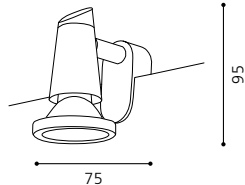

STICKER + SPIKE

01 85825 - STICKER

Spiegelleuchte; Stahl, chrom
mirror lamp; steel, chrome
lampe miroir; acier, chrome

L 55, H 95, A 75

GU10

1x 50W

ET0205

inklusive Leuchtmittel | bulbs included | ampoules comprises

02 85828 - STICKER

Spiegelleuchte; Stahl, chrom / Glas satiniert
mirror lamp; steel, chrome / satinated glass
lampe miroir; acier, chrome / verre satiné

L 50, H 85, A 70

G9

1x 40W