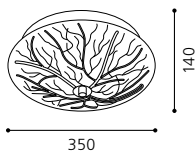

inklusive Leuchtmittel | bulbs included | *ampoules comprises*

04 90148 - CROMER

Deckenleuchte; Stahl, chrom
ceiling lamp; steel, chrome
plafonnier; acier, chrome

Ø 500, A 170

G9 12x 25W