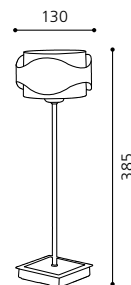

GL1472

inklusive Leuchtmittel | bulbs included | ampoules comprises