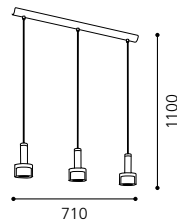

02 90575 - FABIANA

Hängeleuchte; Stahl, chrom / Glas satiniert, klar
pendant lamp; steel, chrome / satinated glass, clear
lampe suspension; acier, chrome / verre satiné, clair

L 710, B 90, H 1100

G9 3x 40W

GL2533

inklusive Leuchtmittel | bulbs included | ampoules comprises