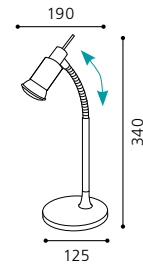

08 90829 - ERIDAN

Tischleuchte; Stahl, nickel-matt
table lamp; steel, nickel matt
lampe de table; acier, nickel mat

L 190, H 340; Base: Ø 125

inklusive Leuchtmittel | bulbs included | ampoules comprises

01 90822