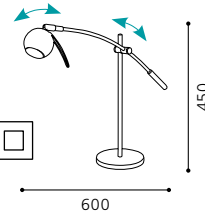

03 91478 - COPO 1

Tischleuchte; Stahl, chrom
table lamp; steel, chrome
lampe de table; acier, chrome

L 600, H 450

9 002759 191478 3

GU10

1x 35W

inklusive Leuchtmittel | bulbs included | ampoules comprises

04 91479 - COPO 1

Tischleuchte; Stahl, nickel-matt
table lamp; steel, nickel matt
lampe de table; acier, nickel mat

L 600, H 450

9 002759 191479 0

GU10

1x 35W