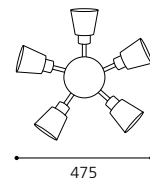

01 89942 - GINO

Wand-/ Deckenleuchte; Stahl, nickel-matt / Glas lackiert
wall / ceiling lamp; steel, nickel matt / coated glass
applique / plafonnier; acier, nickel mat / verre laqué

L 115, B 50

E14 1x 9W

GL2161

inklusive Leuchtmittel | bulbs included | ampoules comprises

02 89944 - GINO

Wand-/ Deckenleuchte; Stahl, nickel-matt / Glas lackiert
wall / ceiling lamp; steel, nickel matt / coated glass
applique / plafonnier; acier, nickel mat / verre laqué

L 300, B 50

E14 2x 9W

GL2161

inklusive Leuchtmittel | bulbs included | ampoules comprises

03 89945 - GINO

Wand-/ Deckenleuchte; Stahl, nickel-matt / Glas lackiert
wall / ceiling lamp; steel, nickel matt / coated glass
applique / plafonnier; acier, nickel mat / verre laqué

Ø 220

E14 3x 9W

GL2161

inklusive Leuchtmittel | bulbs included | ampoules comprises

04 89946 - GINO

Wand-/ Deckenleuchte; Stahl, nickel-matt / Glas lackiert
wall / ceiling lamp; steel, nickel matt / coated glass
applique / plafonnier; acier, nickel mat / verre laqué

L 1065

E14 4x 9W

GL2161

inklusive Leuchtmittel | bulbs included | ampoules comprises

05 89947 - GINO

Wand-/ Deckenleuchte; Stahl, nickel-matt / Glas lackiert
wall / ceiling lamp; steel, nickel matt / coated glass
applique / plafonnier; acier, nickel mat / verre laqué

L 1970

E14 6x 9W

GL2161

inklusive Leuchtmittel | bulbs included | ampoules comprises

06 89948 - GINO

Wandleuchte; Stahl, nickel-matt / Glas lackiert
wall lamp; steel, nickel matt / coated glass
applique; acier, nickel mat / verre laqué

Ø 295

E14 3x 9W

GL2161

inklusive Leuchtmittel | bulbs included | ampoules comprises

07 89949 - GINO

Deckenleuchte; Stahl, nickel-matt / Glas lackiert
ceiling lamp; steel, nickel matt / coated glass
plafonnier; acier, nickel mat / verre laqué

Ø 475, A 135

E14 5x 9W

GL2161