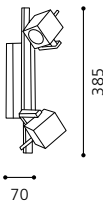

70

inklusive Leuchtmittel | bulbs included | ampoules comprises

03 90524 - MANAO

Wand-/ Deckenleuchte; Stahl, Alu, chrom
wall / ceiling lamp; steel, aluminium, chrome
applique / plafonnier; acier, aluminium, chrome

L 785, B 70