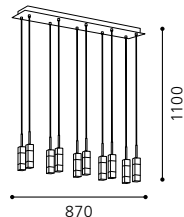

04 88848 - ALESSA

Hängeleuchte; Stahl, nickel-matt / Kristallglas
pendant lamp; steel, nickel matt / crystal glass
lampe suspension; acier, nickel mat / verre de cristal

L 870, B 200, H 1100