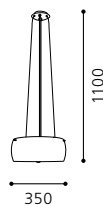

CAMARO 1

01 88732 - CAMARO 1

Deckenleuchte; Stahl, nickel-matt / Glas opal glänzend
ceiling lamp; steel, nickel matt / shiny opal glass
plafonnier; acier, nickel mat / verre opale brillant
H 235, Ø 350

G10Q 1x 32W

GL1552, GL1826, ET0586, ET0468,
inklusive Leuchtmittel | bulbs included | ampoules comprises

02 88733 - CAMARO 1

Hängeleuchte; Stahl, nickel-matt / Glas opal glänzend
pendant lamp; steel, nickel matt / shiny opal glass
lampe suspension; acier, nickel mat / verre opale brillant
H 1100, Ø 350

G10Q 1x 32W

GL1552, GL1554, ET0586, ET0468
inklusive Leuchtmittel | bulbs included | ampoules comprises

03 88734 - CAMARO 1

Hängeleuchte; Stahl, nickel-matt / Glas opal glänzend
pendant lamp; steel, nickel matt / shiny opal glass
lampe suspension; acier, nickel mat / verre opale brillant
H 1100, Ø 190

E14 1x 9W

GL1825, GL1810, ET0712
inklusive Leuchtmittel | bulbs included | ampoules comprises

04 88735 - CAMARO 1

Hängeleuchte; Stahl, nickel-matt / Glas opal glänzend
pendant lamp; steel, nickel matt / shiny opal glass
lampe suspension; acier, nickel mat / verre opale brillant
L 890, B 190, H 1100

E14 3x 9W

GL1825, GL1810, ET0712
inklusive Leuchtmittel | bulbs included | ampoules comprises

05 88736 - CAMARO 1

Wandleuchte; Stahl, nickel-matt / Glas opal glänzend
wall lamp; steel, nickel matt / shiny opal glass
applique; acier, nickel mat / verre opale brillant
L 190, H 280, A 225

E14 1x 9W

GL1825, GL1810, ET0712
inklusive Leuchtmittel | bulbs included | ampoules comprises

06 88737 - CAMARO 1

Tischleuchte; Stahl, nickel-matt / Glas opal glänzend
table lamp; steel, nickel matt / shiny opal glass
lampe de table; acier, nickel mat / verre opale brillant
H 390, Ø 190; Base: Ø 145

E14 1x 9W

GL1825, GL1810, ET0712
inklusive Leuchtmittel | bulbs included | ampoules comprises