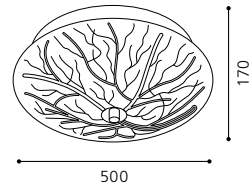

inklusive Leuchtmittel | bulbs included | *ampoules comprises*

05 90149 - CROMER

Deckenleuchte; Stahl, chrom
ceiling lamp; steel, chrome
plafonnier; acier, chrome

Ø 500, A 170

G9 12x 25W