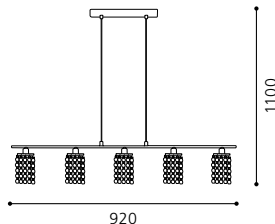

04 85331 - PYTON

Hängeleuchte; Stahl, chrom / Kristall
pendant lamp; steel, chrome / crystal
lampe suspension; acier, chrome / cristal
L 920, B 75, H 1100