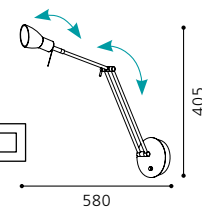

04 90349 - FALKO

Wandleuchte; Stahl, nickel-matt / Glas lackiert, weiß
wall lamp; steel, nickel matt / coated glass, white
applique; acier, nickel mat / verre laqué, blanc

H 405, A 580

9 002759 903497

G9 1x 40W

GL2030, ET1190

inklusive Leuchtmittel | bulbs included | ampoules comprises