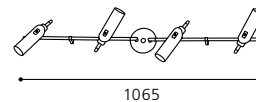

GL2072, ET0217, ET0464, ET0250

inklusive Leuchtmittel | bulbs included | ampoules comprises