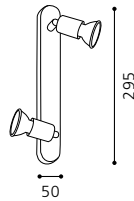

MINI

Wand-/ Deckenleuchte; Stahl
wall / ceiling lamp; steel
applique / plafonnier; acier

L 295, B 50

GU10 2x 50W

Inklusive Leuchtmittel | bulb included | *Ampoules comprises*

05 81772

nickel-matt
nickel matt
nickel mat