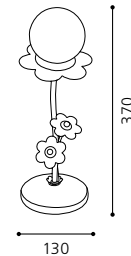

H 370, Ø 130; Base: Ø 130

G4 1x 10W

ET0974

inklusive Leuchtmittel | bulbs included | ampoules comprises

06 88994

GL1570

01 88995

GL1570