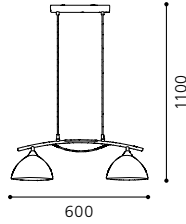

PISTOIA

01 91274 - PISTOIA

Hängeleuchte; Stahl, nickel-matt / Glas satiniert, lackiert
pendant lamp; steel, nickel matt / satinated, coated glass
lampe suspension; acier, nickel mat / verre satiné, laqué

L 600, B 85, H 1100

GL2644

inklusive Leuchtmittel | bulbs included | ampoules comprises