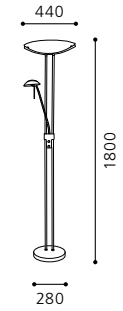

05 27722 - BAYA

Stehleuchte; Stahl, nickel-matt / Glas, rot, orange
floor lamp; steel, nickel matt / glass, red, orange
lampadaire; acier, nickel mat / verre, rouge, orange

L 440, H 1800; Base: Ø 280

9 002759 277222

R75 1x 300W

G9 1x 40W

GL1206, GL1090, GL1207, GL1091

inklusive Leuchtmittel | bulbs included | ampoules comprises