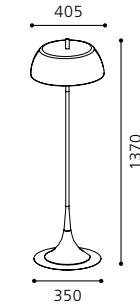

Moderne Leuchtenserie mit
speziellem Textilkabel.

Contemporary lighting series with
a special textile cable.

Série de luminaires modernes avec
un câble textile extraordinaire.

01 04