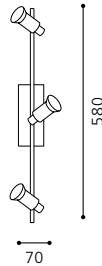

inklusive Leuchtmittel | bulbs included | ampoules comprises

04 90823 - ERIDAN

Wandleuchte; Stahl, nickel-matt
wall lamp; steel, nickel matt
applique; acier, nickel mat

L 70, H 200, A 200