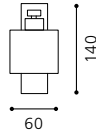

SINTRA + TRESKO

01 83891 - SINTRA

Wandleuchte; Stahl, chrom / Kristallglas, klar, satiniert
wall lamp; steel, chrome / crystal, clear, satinated
applique; acier, chrome / cristal, clair, satiné

L 60, H 140, A 95

G9 1x 40W

GL-855

inklusive Leuchtmittel | bulbs included | ampoules comprises

02 83889 - SINTRA

Wandleuchte; Stahl, chrom / Kristallglas, klar, satiniert
wall lamp; steel, chrome / crystal, clear, satinated
applique; acier, chrome / cristal, clair, satiné

L 60, H 180, A 95

G9 2x 40W

GL-855

inklusive Leuchtmittel | bulbs included | ampoules comprises

03 83888 - SINTRA

Wandleuchte; Stahl, chrom / Kristallglas, klar, satiniert
wall lamp; steel, chrome / crystal, clear, satinated
applique; acier, chrome / cristal, clair, satiné

L 390, H 110, A 100

G9 2x 40W

GL-855

inklusive Leuchtmittel | bulbs included | ampoules comprises

04 83887 - SINTRA

Wandleuchte; Stahl, chrom / Kristallglas, klar, satiniert
wall lamp; steel, chrome / crystal, clear, satinated
applique; acier, chrome / cristal, clair, satiné

L 630, H 110, A 100

G9 3x 40W

GL-855

inklusive Leuchtmittel | bulbs included | ampoules comprises

05 83922 - TRESKO

Deckenleuchte; Stahl, chrom / Kristallglas, klar, satiniert
ceiling lamp; steel, chrome / crystal, clear, satinated
plafonnier; acier, chrome / cristal, clair, satiné

L 295, B 295, H 125

G9 4x 40W

GL-855

inklusive Leuchtmittel | bulbs included | ampoules comprises