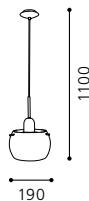

CAMARO 1

01 88732 - CAMARO 1

Deckenleuchte; Stahl, nickel-matt / Glas opal glänzend
ceiling lamp; steel, nickel matt / shiny opal glass
plafonnier; acier, nickel mat / verre opale brillant
H 235, Ø 350

G10Q 1x 32W

GL1552, GL1826, ET0586, ET0468,
inklusive Leuchtmittel | bulbs included | ampoules comprises

02 88733 - CAMARO 1

Hängeleuchte; Stahl, nickel-matt / Glas opal glänzend
pendant lamp; steel, nickel matt / shiny opal glass
lampe suspension; acier, nickel mat / verre opale brillant
H 1100, Ø 350

G10Q 1x 32W

GL1552, GL1554, ET0586, ET0468
inklusive Leuchtmittel | bulbs included | ampoules comprises

03 88734 - CAMARO 1

Hängeleuchte; Stahl, nickel-matt / Glas opal glänzend
pendant lamp; steel, nickel matt / shiny opal glass
lampe suspension; acier, nickel mat / verre opale brillant
H 1100, Ø 190

E14 1x 9W

GL1825, GL1810, ET0712
inklusive Leuchtmittel | bulbs included | ampoules comprises

04 88735 - CAMARO 1

Hängeleuchte; Stahl, nickel-matt / Glas opal glänzend
pendant lamp; steel, nickel matt / shiny opal glass
lampe suspension; acier, nickel mat / verre opale brillant
L 890, B 190, H 1100

E14 3x 9W

GL1825, GL1810, ET0712
inklusive Leuchtmittel | bulbs included | ampoules comprises

05 88736 - CAMARO 1

Wandleuchte; Stahl, nickel-matt / Glas opal glänzend
wall lamp; steel, nickel matt / shiny opal glass
applique; acier, nickel mat / verre opale brillant
L 190, H 280, A 225

E14 1x 9W

GL1825, GL1810, ET0712
inklusive Leuchtmittel | bulbs included | ampoules comprises

06 88737 - CAMARO 1

Tischleuchte; Stahl, nickel-matt / Glas opal glänzend
table lamp; steel, nickel matt / shiny opal glass
lampe de table; acier, nickel mat / verre opale brillant
H 390, Ø 190; Base: Ø 145

E14 1x 9W

GL1825, GL1810, ET0712
inklusive Leuchtmittel | bulbs included | ampoules comprises