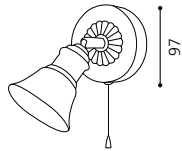

G9 1x 40W

GL1937

inklusive Leuchtmittel | bulbs included | ampoules comprises