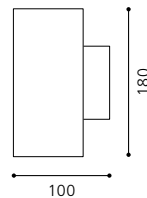

inklusive Leuchtmittel | bulbs included | ampoules comprises

06 87326 - ONO

Wandleuchte; Alu eloxiert
wall lamp; anodised aluminium
applique; aluminium anodisé
H 128, Ø 65, A 90

inklusive Leuchtmittel | bulbs included | ampoules comprises