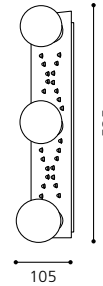

06 90747 - AMIGO

Wand-/ Deckenleuchte; Stahl, chrom / Glas opal
wall / ceiling lamp; steel, chrome / opal glass
applique / plafonnier; acier, chrome / verre opale

L 535, B 105