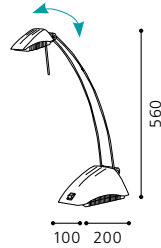

inklusive Leuchtmittel | bulbs included | ampoules comprises

02 87004 - BIDI

Tischleuchte; Kunststoff, Stahl, anthrazit
table lamp; plastic, steel, anthracite
lampe de table; plastique, acier, anthracite
H 560; Base: L 100, B 200