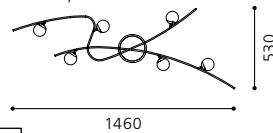

LUKA + JULIE

01 90598 - LUKA

Wand-/ Deckenleuchte; Stahl, chrom / Alu, Glas, klar
wall / ceiling lamp; steel, chrome / aluminium, glass, clear
applique / plafonnier; acier, chrome / aluminium, verre, clair
Ø 725, A 130

GL2386

inklusive Leuchtmittel | bulbs included | ampoules comprises

725

02 90597 - LUKA

Wand-/ Deckenleuchte; Stahl, chrom / Glas opal
wall / ceiling lamp; steel, chrome / opal glass
applique / plafonnier; acier, chrome / verre opale
Ø 720, A 130

GL2281

inklusive Leuchtmittel | bulbs included | ampoules comprises

720

03 90721 - JULIE

Deckenleuchte; Stahl, chrom / Alu, Glas, klar
ceiling lamp; steel, chrome / aluminium, glass, clear
plafonnier; acier, chrome / aluminium, verre, clair
L 1460, B 530, A 120

GL2413

inklusive Leuchtmittel | bulbs included | ampoules comprises

1460

530

04 90722 - JULIE

Deckenleuchte; Stahl, chrom / Glas opal
ceiling lamp; steel, chrome / opal glass
plafonnier; acier, chrome / verre opale
L 1460, B 530, A 115

GL2414

inklusive Leuchtmittel | bulbs included | ampoules comprises

1460

530

Elegante Serie mit beeindruckenden
Lichteffekten und Schatten.

Elegant series with impressive lighting
effects and shadows.

Séries élégantes avec effets lumineux et
ombres impressionnants.