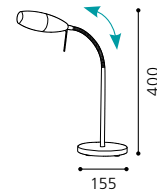

GL1570, GL1986
inklusive Leuchtmittel | bulbs included | ampoules comprises