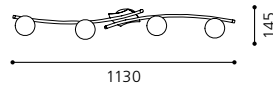

GL2281
 inklusive Leuchtmittel | bulbs included | ampoules comprises

04 90609 - PESCARA

Wand-/ Deckenleuchte; Stahl, nickel-matt / Glas opal
 wall / ceiling lamp; steel, nickel matt / opal glass
applique / plafonnier; acier, nickel mat / verre opale
 L 1130, A 145