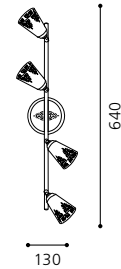

inklusive Leuchtmittel | bulbs included | ampoules comprises