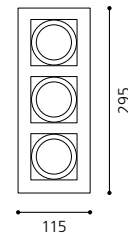

inklusive Leuchtmittel | bulbs included | ampoules comprises

04 87011 - BURN

Einbauspot; Stahl, nickel-matt, schwarz
recessed spot; steel, nickel matt, black
spot encastrable; acier, nickel mat, noir

L 205, B 205, A 4, ET 96