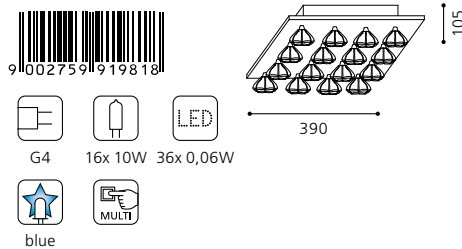

05 91981 - FELICINO

Deckenleuchte; Stahl, chrom / Glas, klar
ceiling lamp; steel, chrome / glass, clear
plafonnier; acier, chrome / verre, clair
L 390, B 390, A 105

GL2728
inklusive Leuchtmittel | bulbs included | ampoules comprises

WALL AND CEILING | OLMEDO + FELICINO