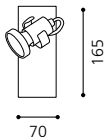

TUKON 1

01 86016 - TUKON 1

Wandleuchte; Stahl, nickel-matt
wall lamp; steel, nickel matt
applique; acier, nickel mat

L 165, B 70

9 002759 860165

GU10

1x 50W

ET0372

inklusive Leuchtmittel | bulbs included | ampoules comprises

02 86017 - TUKON 1

Wand-/ Deckenleuchte; Stahl, nickel-matt
wall / ceiling lamp; steel, nickel matt
applique / plafonnier; acier, nickel mat

L 280, B 70

9 002759 860172

GU10

2x 50W

ET0372

inklusive Leuchtmittel | bulbs included | ampoules comprises

03 86018 - TUKON 1

Wand-/ Deckenleuchte; Stahl, nickel-matt
wall / ceiling lamp; steel, nickel matt
applique / plafonnier; acier, nickel mat

L 460, B 70

9 002759 860189

GU10

3x 50W

ET0372

inklusive Leuchtmittel | bulbs included | ampoules comprises

04 86019 - TUKON 1

Wand-/ Deckenleuchte; Stahl, nickel-matt
wall / ceiling lamp; steel, nickel matt
applique / plafonnier; acier, nickel mat

L 260, B 240

9 002759 860196

GU10

4x 50W

ET0372

inklusive Leuchtmittel | bulbs included | ampoules comprises