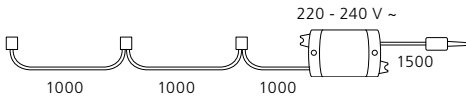

inklusive Leuchtmittel | bulbs included | ampoules comprises

02 89348 - RODEO

Einbauspots; Aluguss
recessed spot; cast aluminium
spot encastrable; aluminium moulé
Ø 45, ET 30

inklusive Leuchtmittel | bulbs included | ampoules comprises