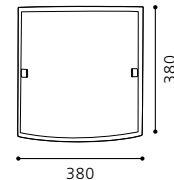

LED AURIGA + LED CORRIENTE + LED TOLEDA

01 91668 - LED AURIGA

Wand-/ Deckenleuchte; Stahl, nickel-matt /
Glas satiniert
wall / ceiling lamp; steel, nickel matt /
satinated glass
applique / plafonnier; acier, nickel mat /
verre satiné

L 300, B 300, A 65

9 002759 916688

1x 18W 1330 lm

GL-943, GL-944

inklusive Leuchtmittel | bulbs included | ampoules comprises

04 91709 - LED CORRIENTE

Wand-/ Deckenleuchte; Stahl, weiß /
Glas lackiert, weiß, klar
wall / ceiling lamp; steel, white /
coated glass, white, clear
applique / plafonnier; acier, blanc /
verre laqué, blanc, clair

L 380, B 380, A 90

9 002759 917098

1x 24W 1862 lm

GL2516, ET1076

inklusive Leuchtmittel | bulbs included | ampoules comprises

02 91669 - LED AURIGA

Wand-/ Deckenleuchte; Stahl,
nickel-matt / Glas satiniert
wall / ceiling lamp; steel,
nickel matt / satinated glass
applique / plafonnier; acier,
nickel mat / verre satiné

L 385, B 385, A 65

9 002759 916695

1x 18W 1330 lm

GL-945, GL-946

inklusive Leuchtmittel | bulbs included | ampoules comprises

05 91714 - LED TOLEDA

Wand-/ Deckenleuchte; Stahl, weiß /
Glas satiniert, Metall, chrom
wall / ceiling lamp; steel, white /
satinated glass, metal, chrome
applique / plafonnier; acier, blanc /
verre satiné, métal, chrome

L 410, B 410, A 98

9 002759 917142

1x 18W 1330 lm

GL-598

inklusive Leuchtmittel | bulbs included | ampoules comprises

03 91708 - LED CORRIENTE

Wand-/ Deckenleuchte; Stahl, weiß /
Glas lackiert, weiß, klar
wall / ceiling lamp; steel, white /
coated glass, white, clear
applique / plafonnier; acier, blanc /
verre laqué, blanc, clair

L 280, B 305, A 90

9 002759 917081

1x 18W 1330 lm

GL2726, ET1076

inklusive Leuchtmittel | bulbs included | ampoules comprises