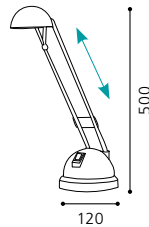

inklusive Leuchtmittel | bulbs included | ampoules comprises

03 9234 - PITTY

Tischleuchte; Kunststoff, Stahl, grau
table lamp; plastic, steel, grey
lampe de table; plastique, acier, gris
H 500, Base: Ø 120