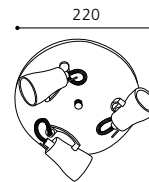

ELO 1

01 86222 - ELO 1

Wandleuchte; Stahl, nickel-matt
wall lamp; steel, nickel matt
applique; acier, nickel mat

L 115, B 50

GU10

1x 50W

inklusive Leuchtmittel | bulbs included | *ampoules comprises*

02 86223 - ELO 1

Wand-/ Deckenleuchte; Stahl, nickel-matt
wall / ceiling lamp; steel, nickel matt
applique / plafonnier; acier, nickel mat

L 300, B 50

GU10

2x 50W

inklusive Leuchtmittel | bulbs included | *ampoules comprises*

03 86224 - ELO 1

Wand-/ Deckenleuchte; Stahl, nickel-matt
wall / ceiling lamp; steel, nickel matt
applique / plafonnier; acier, nickel mat

L 480, B 50

GU10

3x 50W

inklusive Leuchtmittel | bulbs included | *ampoules comprises*

04 86226 - ELO 1

Wand-/ Deckenleuchte; Stahl, nickel-matt
wall / ceiling lamp; steel, nickel matt
applique / plafonnier; acier, nickel mat

Ø 220

GU10

3x 50W

inklusive Leuchtmittel | bulbs included | *ampoules comprises*

05 86225 - ELO 1

Wand-/ Deckenleuchte; Stahl, nickel-matt
wall / ceiling lamp; steel, nickel matt
applique / plafonnier; acier, nickel mat

L 670, B 50

GU10

4x 50W

inklusive Leuchtmittel | bulbs included | *ampoules comprises*