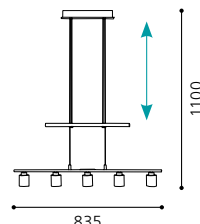

03 91475 - DONORI

Hängeleuchte; Stahl, chrom / Glas satiniert mit Dekor
pendant lamp; steel, chrome / satinated glass with decor
lampe suspension; acier, chrome / verre satiné avec décor

L 835, H 1100

9 002759 914752

G4 5x 20W

GL2492

inklusive Leuchtmittel | bulbs included | ampoules comprises