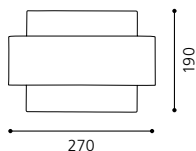

03 91342 - SANIA

Wandleuchte; Stahl, chrom, weiß glänzend
wall lamp; steel, chrome, shiny white
applique; acier, chrome, blanc brillant
L 270, H 190, A 95

inklusive Leuchtmittel | bulbs included | ampoules comprises

04 87018 - MADRAS

Wandleuchte; Alu
wall lamp; aluminium
applique; aluminium
L 75, H 106, A 100