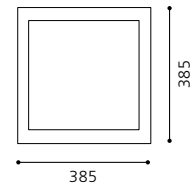

GL-945, GL-946

inklusive Leuchtmittel | bulbs included | ampoules comprises

07 89453 - AURIGA

Wand-/ Deckenleuchte; Stahl, nickel-matt / Glas satiniert
wall / ceiling lamp; steel, nickel matt / satinated glass
applique / plafonnier; acier, nickel mat / verre satiné

L 500, B 500, A 96

2GX13 1x 55W