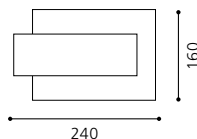

03 91229 - SANIA 1

Wandleuchte; Stahl, chrom, weiß glänzend
wall lamp; steel, chrome, shiny white
applique; acier, chrome, blanc brillant
L 240, H 160, A 95

inklusive Leuchtmittel | bulbs included | ampoules comprises

LED | PRIVERO + SANIA 1 + TANO + CELENZA