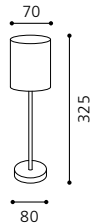

H 325, Ø 70; Base: Ø 80

9 002759 909031

90856

inklusive Leuchtmittel | bulbs included | ampoules comprises

80

06 91347 - SLIM 1

Tischleuchte; Stahl, chrom / Glas opal
table lamp; steel, chrome / opal glass
lampe de table; acier, chrome / verre opale