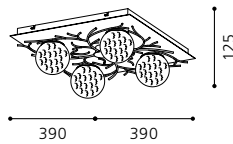

02 91345 - HEDDA

Wand- / Deckenleuchte; Stahl, nickel-matt / Alu, Glas, klar
wall / ceiling lamp; steel, nickel matt / aluminium, glass, clear
appliques / plafonnier; acier, nickel mat / aluminium, verre, clair

L 390, B 390, A 125