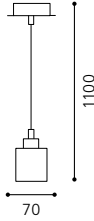

G9 1x 40W

GL-855

inklusive Leuchtmittel | bulbs included | ampoules comprises