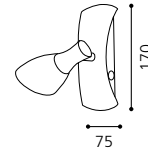

ONA 1

01 87357 - ONA 1

Wandleuchte; Stahl, Metallguss,
nickel-matt / Glas geätzt
wall lamp; steel, cast metal,
nickel matt / corroded glass
applique; acier, métal moulé,
nickel mat / verre rouillé

L 170, B 75

9 002759 873578

G9 1x 40W

GL1362

inklusive Leuchtmittel | bulbs included | ampoules comprises

04 87361 - ONA 1

Wandleuchte; Stahl, Metallguss,
antik-braun / Glas, champagner
wall lamp; steel, cast metal,
brown antique / glass, champagner
applique; acier, métal moulé,
marron antique / verre, champagne

L 170, B 75

9 002759 873615

G9 1x 40W

GL1363

inklusive Leuchtmittel | bulbs included | ampoules comprises

02 87358 - ONA 1

Wand-/ Deckenleuchte; Stahl, Metallguss,
nickel-matt / Glas geätzt
wall / ceiling lamp; steel, cast metal,
nickel matt / corroded glass
applique / plafonnier; acier, métal moulé,
nickel mat / verre rouillé

L 285, B 80

9 002759 873585

G9 2x 40W

GL1362

inklusive Leuchtmittel | bulbs included | ampoules comprises

05 87362 - ONA 1

Wand-/ Deckenleuchte; Stahl, Metallguss,
antik-braun / Glas, champagner
wall / ceiling lamp; steel, cast metal,
brown antique / glass, champagner
applique / plafonnier; acier, métal moulé,
marron antique / verre, champagne

L 285, B 80

9 002759 873622

G9 2x 40W

GL1363

inklusive Leuchtmittel | bulbs included | ampoules comprises

03 87359 - ONA 1

Wand-/ Deckenleuchte; Stahl, Metallguss,
nickel-matt / Glas geätzt
wall / ceiling lamp; steel, cast metal,
nickel matt / corroded glass
applique / plafonnier; acier, métal moulé,
nickel mat / verre rouillé

L 280, B 240

9 002759 873592

G9 4x 40W

GL1362

inklusive Leuchtmittel | bulbs included | ampoules comprises

06 87363 - ONA 1