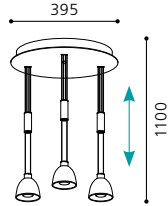

ORISTANO

01 91607 - ORISTANO

Hängeleuchte; Stahl, nickel-matt / Glas alabaster, weiß
pendant lamp; steel, nickel matt / alabaster glass, white
lampe suspension; acier, nickel mat / verre albâtre, blanc

H 1100, Ø 395

GY6,35 3x 50W

GL2699, GL1049

inklusive Leuchtmittel | bulbs included | ampoules comprises