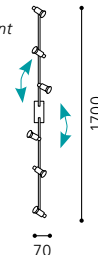

inklusive Leuchtmittel | bulbs included | ampoules comprises

07 90837 - ERIDAN

Wand-/ Deckenleuchte; Stahl, chrom, weiß glänzend
wall / ceiling lamp; steel, chrome, shiny white
applique / plafonnier; acier, chrome, blanc brillant

Ø 210