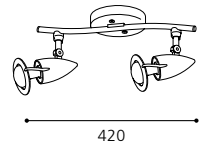

LYDIA

01 82411 - LYDIA

Wandleuchte; Stahl, Kunststoff, silber / klar
wall lamp; steel, plastic, silver / clear
applique; acier, plastique, argent / clair
Ø 85

DIV547

04 82414 - LYDIA

Wand-/ Deckenleuchte; Stahl, Kunststoff, silber / klar
wall / ceiling lamp; steel, plastic, silver / clear
applique / plafonnier; acier, plastique, argent / clair
Ø 260

DIV547

02 85155 - LYDIA

Klemmleuchte; Stahl, Kunststoff, silber / klar
clip lamp; steel, plastic, silver / clear
lampe à clipper; acier, plastique, argent / clair

L 90, H 180

DIV547

05 82413 - LYDIA

Wand-/ Deckenleuchte; Stahl, Kunststoff, silber / klar
wall / ceiling lamp; steel, plastic, silver / clear
applique / plafonnier; acier, plastique, argent / clair

L 600

DIV547

03 82412 - LYDIA

Wand-/ Deckenleuchte; Stahl, Kunststoff, silber / klar
wall / ceiling lamp; steel, plastic, silver / clear
applique / plafonnier; acier, plastique, argent / clair

L 420

DIV547