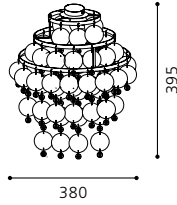

ET0895

04 90034 - CHIPSY

Wandleuchte; Stahl, chrom / Muschel, perlmutt, Kristall
 wall lamp; steel, chrome / shell, pearly, crystal
 applique; acier, chrome / coquillage, nacré, cristal
 L 300, H 370, A 160