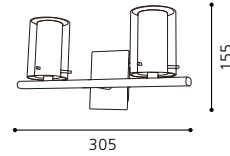

GL1260, GL2257, ET0522

inklusive Leuchtmittel | bulbs included | ampoules comprises

05 90094 - LAS VEGAS 1

Tischleuchte; Stahl, nickel-matt / Glas satiniert, klar
table lamp; steel, nickel matt / satinated glass, clear
lampe de table; acier, nickel mat / verre satiné, clair

H 395, Ø 70; Base: L 90, B 90