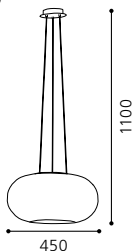

05 86815 - OPTICA

Hängeleuchte; Stahl, nickel-matt / Glas opal
pendant lamp; steel, nickel matt / opal glass
lampe suspension; acier, nickel mat / verre opale
H 1100, Ø 450

E27 2x 60W

GL1141, ET0467, ET0468