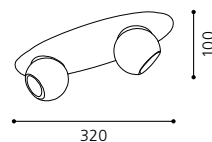

NORBELLO + NORBELLO 1

01 91609 - NORBELLO

Wand-/ Deckenleuchte; Stahl, chrom
wall / ceiling lamp; steel, chrome
applique / plafonnier; acier, chrome
Ø 120, H 100

GU10 1x 50W

inklusive Leuchtmittel | bulbs included | ampoules comprises

02 91611 - NORBELLO

Wand-/ Deckenleuchte; Stahl, chrom
wall / ceiling lamp; steel, chrome
applique / plafonnier; acier, chrome
L 320, B 100

GU10 2x 50W

inklusive Leuchtmittel | bulbs included | ampoules comprises

03 91612 - NORBELLO

Wand-/ Deckenleuchte; Stahl, chrom
wall / ceiling lamp; steel, chrome
applique / plafonnier; acier, chrome
Ø 270, H 100

GU10 3x 50W

inklusive Leuchtmittel | bulbs included | ampoules comprises

04 91613 - NORBELLO 1

Wand-/ Deckenleuchte; Stahl, weiß
wall / ceiling lamp; steel, white
applique / plafonnier; acier, blanc
Ø 120, H 100

GU10 1x 50W

inklusive Leuchtmittel | bulbs included | ampoules comprises

05 91614 - NORBELLO 1

Wand-/ Deckenleuchte; Stahl, weiß
wall / ceiling lamp; steel, white
applique / plafonnier; acier, blanc
L 320, B 100

GU10 2x 50W

inklusive Leuchtmittel | bulbs included | ampoules comprises

06 91615 - NORBELLO 1

Wand-/ Deckenleuchte; Stahl, weiß
wall / ceiling lamp; steel, white
applique / plafonnier; acier, blanc
Ø 270, H 100

GU10 3x 50W

inklusive Leuchtmittel | bulbs included | ampoules comprises

Alle Leuchten der NORBELLO und NORBELLO 1 Serie sind mit beliebig schwenkbaren Spotköpfen ausgestattet.

All lamps of the NORBELLO and NORBELLO 1 series have spot heads that are adjustable at will.

Tous les luminaires de la série NORBELLO et NORBELLO 1 sont équipés des têtes de spot qui sont réglables au choix.