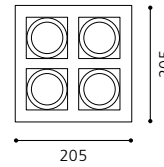

BURN + TERNI

01 87014 - BURN

Einbauspot; Stahl, nickel-matt, schwarz
recessed spot; steel, nickel matt, black
spot encastrable; acier, nickel mat, noir

L 115, B 115, A 4, ET 96

GU10

1x 50W

Ø 84

inklusive Leuchtmittel | bulbs included | ampoules comprises

02 87013 - BURN

Einbauspot; Stahl, nickel-matt, schwarz
recessed spot; steel, nickel matt, black
spot encastrable; acier, nickel mat, noir

L 205, B 115, A 4, ET 96

GU10

2x 50W

175 x 84

inklusive Leuchtmittel | bulbs included | ampoules comprises

03 87012 - BURN

Einbauspot; Stahl, nickel-matt, schwarz
recessed spot; steel, nickel matt, black
spot encastrable; acier, nickel mat, noir

L 295, B 115, A 4, ET 96

GU10

3x 50W

265 x 84

inklusive Leuchtmittel | bulbs included | ampoules comprises

04 87011 - BURN

Einbauspot; Stahl, nickel-matt, schwarz
recessed spot; steel, nickel matt, black
spot encastrable; acier, nickel mat, noir

L 205, B 205, A 4, ET 96

GU10

4x 50W

175 x 175

inklusive Leuchtmittel | bulbs included | ampoules comprises

05 90054 - TERNI

Einbauspot; Stahl, Alu gebürstet
recessed spot; steel, aluminium brushed
spot encastrable; acier, aluminium brossé

L 95, B 95, A 4, ET 85

GU10

1x 35W

85 x 85

inklusive Leuchtmittel | bulbs included | ampoules comprises

RECESSED AND SURFACE | BURN + TERNI

Alle Leuchten auf dieser Seite sind beliebig schwenkbar.

All lamps on this page are adjustable at will.

Tous les lampes sur cette page sont réglables au choix.

Einfache Montage dank praktischer Klemmen.

Easy installation due to practical clips.

Installation simple grâce aux clips pratiques.