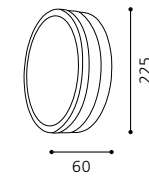

GL1819
inklusive Leuchtmittel | bulbs included | ampoules comprises

10 88509 - PALERMO

Wand-/ Deckenleuchte; Stahl, nickel-matt / Glas satiniert
wall / ceiling lamp; steel, nickel matt / satinated glass
applique / plafonnier; acier, nickel mat / verre satiné

Ø 295, A 77