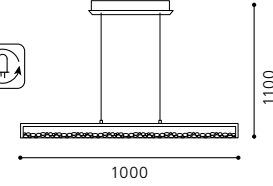

02 90929 - CARDITO

Hängeleuchte; Alu, Stahl, chrom / Glas, Kristall
pendant lamp; aluminium, steel, chrome / glass, crystal
lampe suspension; aluminium, acier, chrome / verre, cristal
L 1000, B 80, H 1100

9 002759 909291

1x 36,48W 745 lm
(228 LED)

GL2530

inklusive Leuchtmittel | bulbs included | ampoules comprises