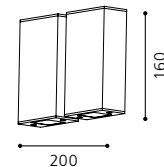

04 91561 - ABIDA

Wandleuchte; Stahl, chrom / Glas satiniert
wall lamp; steel, chrome / satinated glass
applique; acier, chrome / verre satiné

L 200, H 160, A 45

GL2666

inklusive Leuchtmittel | bulbs included | ampoules comprises