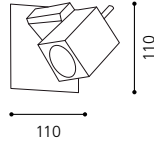

110

inklusive Leuchtmittel | bulbs included | ampoules comprises

02 90523 - MANAO

Wand-/ Deckenleuchte; Stahl, Alu, chrom
wall / ceiling lamp; steel, aluminium, chrome
applique / plafonnier; acier, aluminium, chrome

L 385, B 70