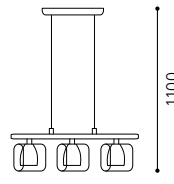

520

1100

GL1813, GL2297

inklusive Leuchtmittel | bulbs included | ampoules comprises

03 90191 - LOU

Hängeleuchte; Stahl, chrom / Glas opal, Glas, klar
pendant lamp; steel, chrome / opal glass, glass, clear
lampe suspension; acier, chrome / verre opale, verre, clair

L 895, H 1100

G9 5x 40W