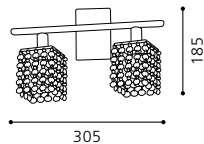

05 85332 - PYTON

Wandleuchte; Stahl, chrom / Kristall
wall lamp; steel, chrome / crystal
applique; acier, chrome / cristal
L 305, H 185, A 100