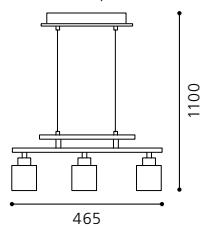

03 86565 - TANGA 1

Hängeleuchte; Stahl, nickel-matt / Glas satiniert, klar
pendant lamp; steel, nickel matt / satinated glass, clear
lampe suspension; acier, nickel mat / verre satiné, clair

L 465, B 70, H 1100

9 002759 865658

G9

3x 40W