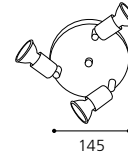

MINI

Wand-/ Deckenleuchte; Stahl
wall / ceiling lamp; steel
applique / plafonnier; acier

Ø 145

GU10 3x 50W

Inklusive Leuchtmittel | bulb included | *Ampoules comprises*

09 81773

nickel-matt
nickel matt
nickel mat