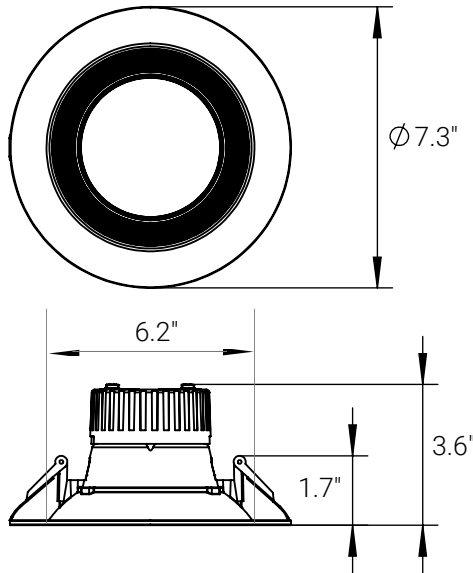

NOMINAL LUMENS	DELIVERED LUMENS	WATTAGE
1750	1750	22W
1200	1200	15W
800	800	10W

Based on 4000K, 90+ CRI. Actual wattage may vary +/- 5%

INSTALLATION

Cut hole in ceiling. Insert luminaire into opening by squeezing spring clips on both sides of luminaire. You **MUST** seal all gaps between the ceiling and fixture with weatherproof silicone sealant. This deters moisture and water from damaging fixtures and other mechanical ceiling elements.

FEATURES

6" round baffle multi-CCT LED "Canless Downlight" engineered for new construction, remodel, or retrofit to accommodate insulated or dropped ceilings. Easily access field-adjustable 3 lumen output and 5-Color SeleCCTOR switch by lowering the luminaire from the opening. Recessed housing not required, especially with limited plenum applications. Remote driver allows easy installation and maintenance. Small aperture and shallow depth are ideal for unlimited applications.

LUMENS	800/1200/1750
CCT	27K/30K/35K/40K/50K
CRI	90+
COLOR QUALITY	3-Step MacAdam Ellipse
CONSTRUCTION	Aluminum die-cast body and trim
TRIM OPTION	Round Baffle
TRIM COLORS	WH (White)
DIMMING	DIM10 (0-10V)
EMERGENCY	16W high voltage inverter (remote)
LIFETIME	L70 at 50,000 Hours
PHOTOMETRIC TEST	In Accordance with IES LM79-08, LM80 and TM-30, TM-21

- IC-rated and Air-Tight ready and may be in direct contact with insulation.
- Can be installed in shallow plenum spaces.
- May be installed in drywall or suspended ceilings.
- The Elite LED Module is dimmable down to 10% of initial light output with compatible dimmers. Consult factory for complete list of compatible dimming systems.
- Even illumination achieved with patent-pending optics and edge-lit LED.
- Ideal where ceiling or top access is unavailable.
- The Elite LED lighting system carries a five-year carefree warranty for parts and components. (Labor not included)