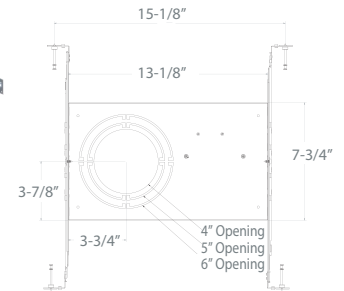

TRIM

EXAMPLE:
RL641-800L/1200L/1750L-DIM10-MVOLT-27K/30K/35K/40K/50K-90-WH

TYPE	LUMEN	CCT	CRI	FINISH
RL641	<input type="checkbox"/> 800L/1200L/1750L-DIM10-MVOLT	<input type="checkbox"/> 27K/30K/35K/40K/50K	<input type="checkbox"/> 90+	<input type="checkbox"/> WH - White

ACCESSORIES

RL-UNV-4/5/6
For use with: 4", 5", 6"
Universal mounting plate

AL-ACC-SLIM-6-F-ROUGHPLATE
For use with: 6" downlights

RL-ACC-SLIM-6-ROUGHPLATE
Rough-in plate for use with 6" downlights

RL-UNV-4/5/6

OPTIONS

- RL-UNV-4/5/6 - Universal Mounting Plate for 4", 5" and 6"
- RL-ACC-SLIM-6-ROUGHPLATE - 6" Mounting Plate
- AL-ACC-SLIM-6-F-ROUGHPLATE - 6" Flanged Roughplate
- UNVE-6-BP31 - Universal mounting plate