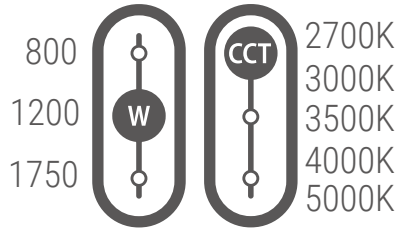

TRIM

EXAMPLE:
RL641-800L/1200L/1750L-DIM10-MVOLT-27K/30K/35K/40K/50K-90-WH

TYPE	LUMEN	CCT	CRI	FINISH
RL641	☐ 800L/1200L/1750L-DIM10-MVOLT	☐ 27K/30K/35K/40K/50K	☐ 90+	☐ WH - White