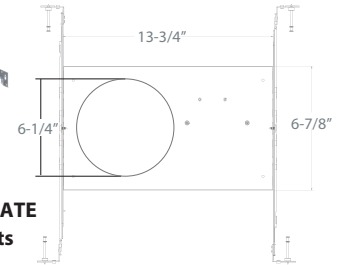

TRIM

EXAMPLE:
RL641-800L/1200L/1750L-DIM10-MVOLT-27K/30K/35K/40K/50K-90-WH

TYPE	LUMEN	CCT	CRI	FINISH
RL641	<input type="checkbox"/> 800L/1200L/1750L-DIM10-MVOLT	<input type="checkbox"/> 27K/30K/35K/40K/50K	<input type="checkbox"/> 90+	<input type="checkbox"/> WH - White

ACCESSORIES

RL-UNV-4/5/6
For use with: 4", 5", 6"
Universal mounting plate

AL-ACC-SLIM-6-F-ROUGHPLATE
For use with: 6" downlights

RL-ACC-SLIM-6-ROUGHPLATE
Rough-in plate for use with 6" downlights

RL-UNV-4/5/6