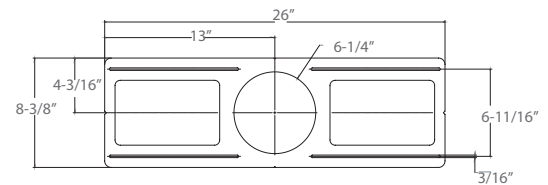

RL-ACC-SLIM-6-ROUGHPLATE
Rough-in plate for use with 6" downlights