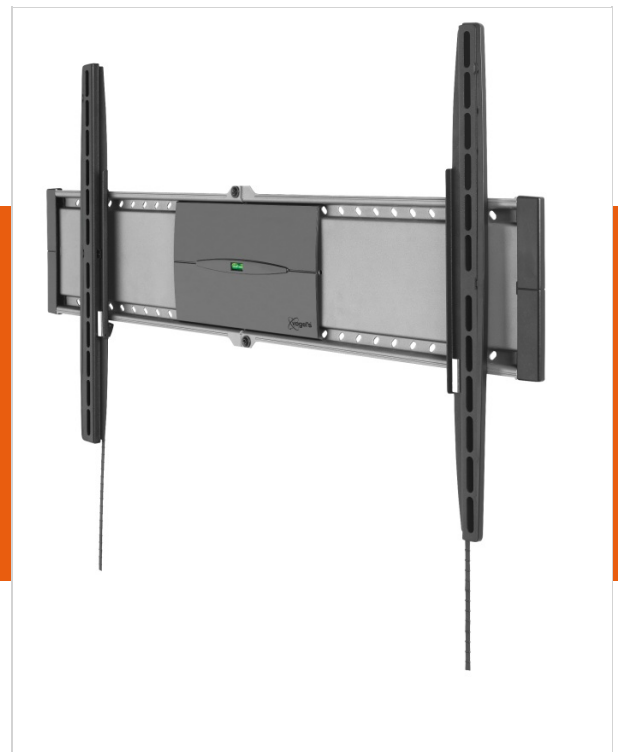

EFW 8305 Fixed TV Wall Mount

Article number (SKU) 8383050
Colour Grey

Key Benefits

- Install your mount perfectly level: spirit level included!; Lock your TV securely in place

The EFW 8305 is suitable for flat TV's from 40 up to 80 inch.

The EFW 8305 is for the true flat lovers. It saves the most space and creates an elegant design element at the same time. This mount leaves just 2 centimetres of space between the TV and the wall, just enough for ventilation and cables. Installing is very easy. There's even a level in the mount to make sure it hangs perfectly straight. The smart AutoLock holds your screen securely in place so you don't have to worry about the safety of your valuable TV.

Product type number	EFW 8305
Article number (SKU)	8383050
Colour	Grey
EAN single box	8712285315527
Product size	L
TÜV certified	Yes
Guarantee	Lifetime
Min. screen size (inch)	40
Max. screen size (inch)	80
Max. weight load (kg)	70
Min. hole pattern	100mm x 100mm
Max. hole pattern	800mm x 450mm
Max. bolt size	M8
Max. height of interface (mm)	475
Max. width of interface (mm)	830

Features

Functionality Flat

Min. distance to the wall (mm) 24