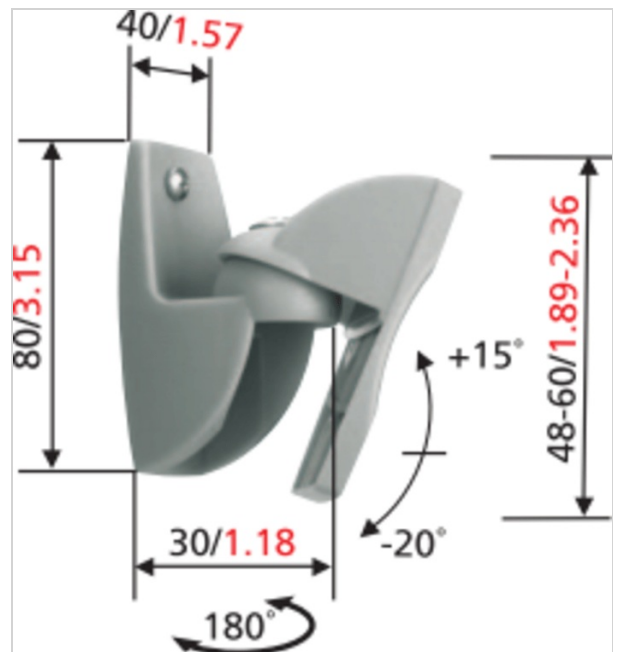

VLB 500 Speaker Wall Mounts (2x, silver)

Article number (SKU) 8105004
Colour Silver

The VLB 500 loudspeaker wall mount is for surround and hi-fi speakers weighing up to 5kg/11 lbs.

This universal wall support features a tilt and turn function to guarantee an optimal listening position. Installation is easy, and all mounting hardware is included.

VLB 500 Speaker Wall Mounts (2x, silver)

www.vogels.com

VOGEL'S HOLDING BV 2018 (c) All rights reserved
Subject to printing errors, technical and price
amendments
Date: 30-03-2018

Specifications

Product specifications

Product type number	VLB 500
Article number (SKU)	8105004
Colour	Silver
EAN single box	8712285314209
TÜV certified	Yes
Tilt	Tilt up to 20°
Turn	
Guarantee	5 years
Max. weight load (kg)	5
Min. distance to the wall (mm)	63
Distance to wall (mm)	63