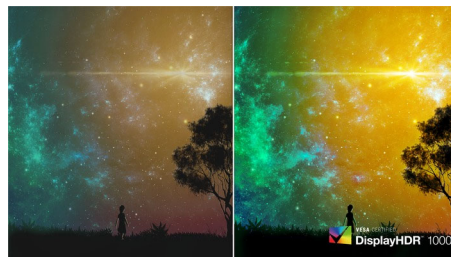

VESA DisplayHDR 1000

VESA-certified DisplayHDR 1000 delivers a dramatically different visual experience vs. other 'HDR compatible' screens. Extreme deep blacks and bright whites contrast with brilliant colors, to bring out details that you've never experienced before. Gamers can spot enemies hiding the dark corners and shadows easily, and movie viewers can enjoy a more compelling and lifelike show. This Philips Momentum comes with several HDR modes, each optimized for your usage scenarios: HDR Game, HDR Movie, and HDR Photo.