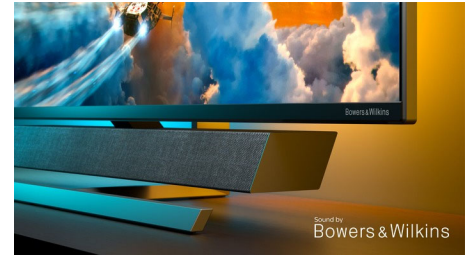

4K / 144Hz PC gaming

PC gamers who demand a true 4K gaming experience with the fastest refresh rate of

144Hz can now enjoy even smoother performance with the included connections.

Low Latency Gaming

Unlike standard TVs, Philips Momentum gaming displays are purpose-built with low lag and lighting fast pixel response as a priority and supports fast-paced, reaction time-sensitive games. The display also provides variable refresh rate (VRR) support for Xbox Series X to achieve seamlessly smooth motion.

VESA DisplayHDR 1000

VESA-certified DisplayHDR 1000 delivers a dramatically different visual experience vs. other 'HDR compatible' screens. Extreme deep blacks and bright whites contrast with brilliant colors, to bring out details that you've never experienced before. Gamers can spot enemies hiding the dark corners and shadows easily, and movie viewers can enjoy a more compelling and lifelike show. This Philips Momentum comes with several HDR modes, each optimized for your usage scenarios: HDR Game, HDR Movie, and HDR Photo.

Bowers & Wilkins speakers

A new standard for gaming audio: covered by an acoustically transparent wool-blend Kvadrat material, the integrated speaker system by legendary speaker experts Bowers & Wilkins delivers an epic sound experience. With an integrated woofer, high-quality midrange drivers and tweeters, you can feel the action around you. This Philips Momentum display also offers True Sound audio modes specially tuned by Bowers & Wilkins: simply select an audio mode to optimize your gaming, viewing or listening experience.