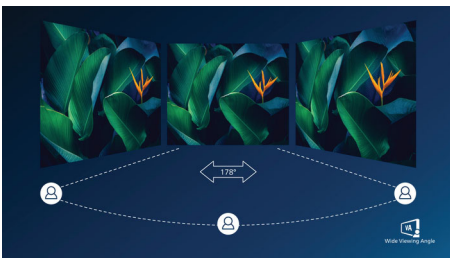

Greener everyday

- Mercury Free eco-friendly display

PHILIPS

Full HD Curved LCD monitor
E Line 24 (23.6" / 59.9 cm diag.), 1920 x 1080 (Full HD)

241E1SCA/00

Highlights

Curved display design

Desktop monitors offer a personal user experience, which suits a curve design very well. The curved screen provides a pleasant yet subtle immersion effect, which focuses on you at the center of your desk.

VA display

Philips VA LED display uses an advanced multi-domain vertical alignment technology which gives you super-high static contrast ratios for extra vivid and bright images. While standard office applications are handled with ease, it is especially suitable for photos, web-browsing, movies, gaming, and demanding graphical applications. It's optimized pixel management technology gives you 178/178 degree extra wide viewing angle, resulting in crisp images.