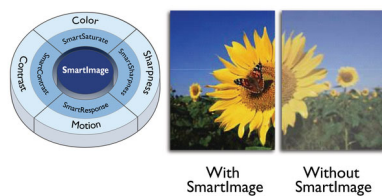

SmartImage

SmartImage is an exclusive leading edge Philips technology that analyzes the content displayed on your screen and gives you optimized display

performance. This user friendly interface allows you to select various modes like Office, Photo, Movie, Game, Economy etc., to fit the application in use. Based on the selection, SmartImage dynamically optimizes the contrast, color saturation and sharpness of images and videos for ultimate display performance. The Economy mode option offers you major power savings. All in real time with the press of a single button!