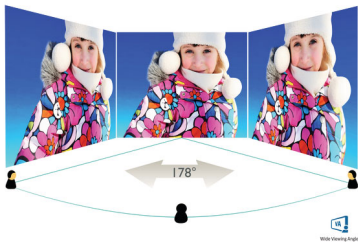

VA display

Philips VA LED display uses an advanced multi-domain vertical alignment technology which gives you super-high static contrast ratios for extra vivid and bright images. While standard office applications are handled with ease, it is

especially suitable for photos, web-browsing, movies, gaming, and demanding graphical applications. It's optimized pixel management technology gives you 178/178 degree extra wide viewing angle, resulting in crisp images.