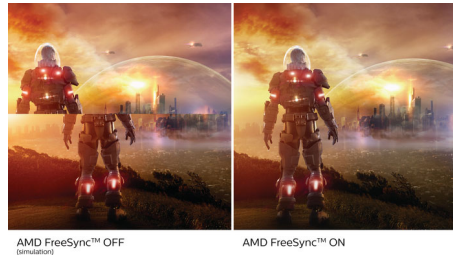

Ultra-smooth gaming

Gaming shouldn't be a choice between choppy gameplay or broken frames. With the new Philips monitor it doesn't have to be. Get fluid, artifact-free performance at virtually any framerate with AMD FreeSync™ technology, smooth quick refresh and ultra-fast response time.

248E9QHSB/00