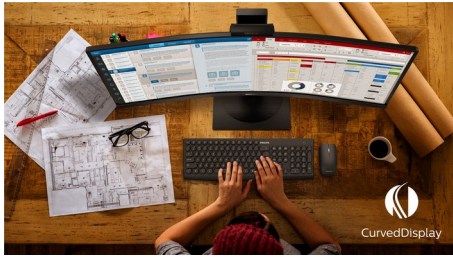

Greener everyday

- Eco-friendly materials meet major international standards
- Low power consumption saves energy bills

PHILIPS

Curved LCD monitor with Ultra Wide-Color
E Line 24 (23.6" / 59.9 cm diag.), 1920 x 1080 (Full HD)

Highlights

Curved display design

Desktop monitors offer a personal user experience, which suits a curve design very well. The curved screen provides a pleasant yet subtle immersion effect, which focuses on you at the center of your desk.