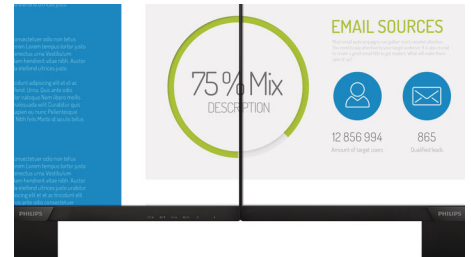

UltraNarrow Border

The new Philips displays feature ultra-narrow borders which allow for minimal distractions and maximum viewing size. Especially suited for multi-display or tiling setup like gaming, graphic design and professional applications, the ultra-narrow border display gives you the feeling of using one large display.