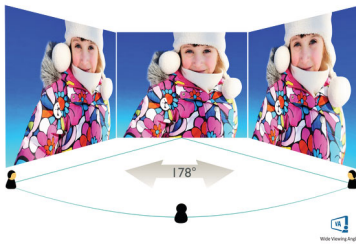

LCD monitor
V Line 27" (68.6 cm), 1920 x 1080 (Full HD)

272V8LA/00

Highlights

VA display

Philips VA LED display uses an advanced multi-domain vertical alignment technology which gives you super-high static contrast ratios for extra vivid and bright images. While standard office applications are handled with ease, it is especially suitable for photos, web-browsing, movies, gaming, and demanding graphical applications. It's optimized pixel management technology gives you 178/178 degree extra wide viewing angle, resulting in crisp images.