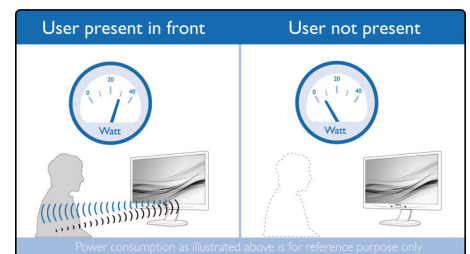

PowerSensor

PowerSensor is a built-in 'people sensor' that transmits and receives harmless infrared signals to determine if user is present and automatically reduces monitor brightness when user steps away from the desk, cutting energy costs by up to 80 percent and prolonging monitor life