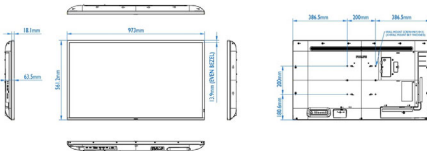

Power

- Standby power consumption: 0.5 W
- Mains power: 100 ~ 240 VAC, 50 ~ 60 Hz
- Consumption (Typical): 90 W
- Consumption (Max): 150 W
- Energy Label Class: G

Operating conditions

- Temperature range (operation): 0 ~ 40 °C
- Temperature range (storage): -20 ~ 60 °C
- Altitude: 0 ~ 3000 m
- MTBF: 50,000 hour(s)
- Humidity range (operation)[RH]: 20 - 80% RH (No condensation)
- Humidity range (storage) [RH]: 5 - 95% RH (No condensation)

Sound

- Built-in speakers: 2 x 10W RMS

Accessories

- Included accessories: Quick start guide, RS232 cable, AC Power Cord, HDMI cable, Remote Control & AAA Batteries
- Stand: BM05922(Optional)
- Included Accessories: RS232 daisy-chain cable, Philips logo (x1), Screws, USB Cover (x1), AC

Switch Cover

Multimedia Applications

- USB Playback Audio: AAC, HEAAC, MPEG
- USB Playback Picture: BMP, JPEG, PNG
- USB Playback Video: MPEG, H.263, H.264, H.265, VP8

Miscellaneous

- On-Screen Display Languages: English, French, German, Spanish, Polish, Turkish, Russian, Italian, Simplified Chinese, Traditional Chinese, Arabic, Japanese, Danish, Dutch, Finnish, Norwegian, Portuguese, Swedish
- Regulatory approvals: CE, CCC, BSMI, CB, VCCI, CU, EMF, ETL, FCC, Class A, PSB, RoHS
- Warranty: 3 year warranty

Issue date 2021-02-28

Version: 3.0.1

12 NC: 8670 001 68848
EAN: 87 12581 76885 0

© 2021 Koninklijke Philips N.V.
All Rights reserved.

Specifications are subject to change without notice.
Trademarks are the property of Koninklijke Philips N.V.
or their respective owners.

www.philips.com