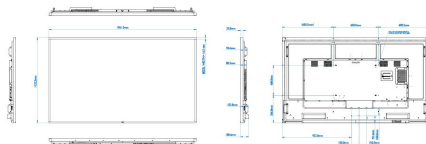

Sound

- Built-in speakers: 2 x 20W RMS

Accessories

- Included accessories: Remote Control, Batteries for remote control, Quick start guide, RS232 cable, AC Power Cord, HDMI cable, IR sensor cable (1.8M)
- Included Accessories: RS232 daisy-chain cable, Cleaning cloth x1, DVI-D cable (1.8m), M2 Screw x2, M3 screw x2, Philips logo, Touch Pen x2, Touch USB x1, USB Cover
- Optional accessories: CastTo dongle

Multimedia Applications

- USB Playback Audio: AAC, M4A, WMA, MP3
- USB Playback Video: MKV, MP4, MPEG, MPG, TS, VOB, ASF, AVI, DAT, FLV, WEBM, WMV
- USB Playback Picture: BMP, JPEG, PNG, JPG

Miscellaneous

- On-Screen Display Languages: English, French, German, Spanish, Polish, Turkish, Russian, Italian, Simplified Chinese, Traditional Chinese, Arabic, Japanese, Danish, Dutch, Finnish, Norwegian, Portuguese, Swedish
- Regulatory approvals: CE, RoHS, BSMI, CB, CU, ETL, FCC, Class A, PSB, EMF, CEC, RCM
- Warranty: 3 year warranty

Interactivity

- Multi-touch technology: Advanced infrared touch
- Plug and play: HID compliant
- Protection glass: Anti-Glare, Tempered safety glass
- Touch points: 20 simultaneous touch points

Internal Player

- CPU: MTK5680
- GPU: DDR4 4GB
- Memory: 4GB RAM
- Storage: 32 GB eMMC
- Wifi: AP(WC0SR2511-88112BU), STA(WCT5GM2511MT7668AU)

Issue date 2020-09-18

Version: 5.0.1

12 NC: 8670 001 66465
EAN: 87 12581 76602 3

© 2020 Koninklijke Philips N.V.
All Rights reserved.

Specifications are subject to change without notice.
Trademarks are the property of Koninklijke Philips N.V.
or their respective owners.

www.philips.com