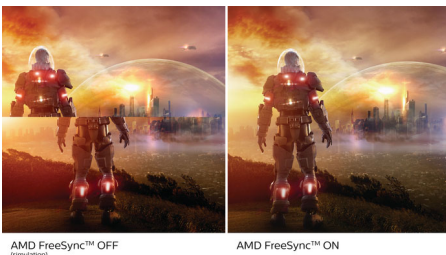

AMD FreeSync™ Premium

Gaming shouldn't be a choice between choppy gameplay or broken frames. AMD FreeSync™ Premium equips serious gamers with a fluid, tear-free gameplay experience at peak performance. There are no compromises, game confidently with a high refresh rate, low framerate compensation, and low latency.