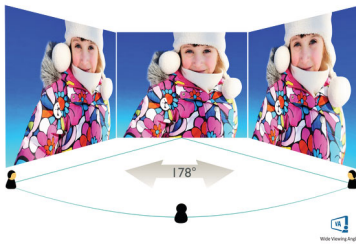

Highlights

VA display

Philips VA LED display uses an advanced multi-domain vertical alignment technology which gives you super-high static contrast ratios for extra vivid and bright images. While standard office applications are handled with ease, it is especially suitable for photos, web-browsing, movies, gaming, and demanding graphical applications. It's optimized pixel management technology gives you 178/178 degree extra wide viewing angle, resulting in crisp images.