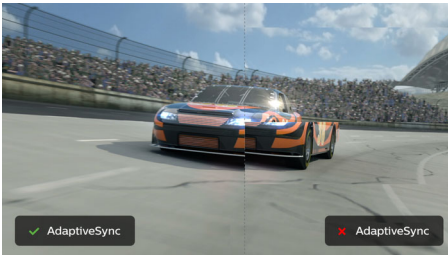

Adaptive-Sync technology

Gaming shouldn't be a choice between choppy gameplay or broken frames. Get fluid, artifact-free performance at virtually any framerate with Adaptive-Sync technology, smooth quick refresh and ultra-fast response time.

MultiView technology

With the ultra-high resolution Philips MultiView display you can now experience a world of connectivity. MultiView enables active dual connect and view so that you can work with multiple devices like a PC and notebook simultaneously, for complex multi-tasking.

1800r Curved display

Innovative curved display offers less image distortion, a wider field of view, reduced glare, and more comfort for eyes.