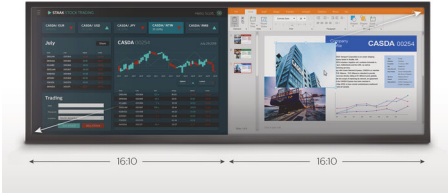

PHILIPS

32:10 SuperWide curved LCD display
P Line 43 (43.4" / 110.2 cm diag.), 3840 x 1200

439P9H/00

Highlights

32:10 SuperWide

SuperWide 32:10

32:10 SuperWide 43" screen, with 3840 x 1200 resolution, is designed to replace multiscreen setups for massive wide view. It's like having two 16:10 displays side-by-side. SuperWide monitors offer screen area of dual monitors without the complicated setup.