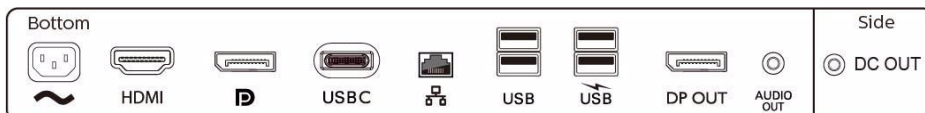

Dimensions

- Product with stand(max height): 614 x 548 x 257 mm
- Product without stand (mm): 614 x 372 x 56 mm
- Packaging in mm (WxHxD): 690 x 458 x 252 mm

Weight

- Product with stand (kg): 7.52 kg
- Product without stand (kg): 5.10 kg
- Product with packaging (kg): 10.27 kg

Operating conditions

- Temperature range (operation): 0°C to 40°C °C
- Temperature range (storage): -20°C to 60°C °C
- Relative humidity: 20%-80 %
- Altitude: Operation: +12,000ft (3,658m), Non-operation: +40,000ft (12,192m)
- MTBF (demonstrated): 70,000 hrs (excluded backlight)

Sustainability

- Environmental and energy: PowerSensor, EnergyStar 8.0, EPEAT*, TCO Certified Edge, RoHS, WEEE
- Recyclable packaging material: 100 %
- Post consumer recycled plastic: 85%
- Specific Substances: PVC / BFR free housing, Mercury free, Lead free

Compliance and standards

- Regulatory Approvals: CE Mark, FCC Class B, SEMKO, cETLus, CU-EAC, TUV Ergo, TUV/GS, EPA, UKRAINIAN, ICES-003, CB

Cabinet

- Front bezel: Black
- Rear cover: Black

- Foot: Black
- Finish: Texture

What's in the box?

- Monitor with stand
- Cables: HDMI cable, DP cable, USB-C to C/A cable, DC out cable, Power cable
- User Documentation

Issue date 2020-01-15

Version: 6.0.1

12 NC: 8670 001 57927
EAN: 87 12581 75674 1

© 2020 Koninklijke Philips N.V.
All Rights reserved.

Specifications are subject to change without notice.
Trademarks are the property of Koninklijke Philips N.V.
or their respective owners.

www.philips.com

* "IPS" word mark / trademark and related patents on technologies belong to their respective owners.

* The maximum resolution works for either HDMI, DP or USB-C input.

* Response time value equal to SmartResponse

* NTSC Area based on CIE1976

* sRGB Area based on CIE 1931

* For Video transmission via USB-C, your Notebook/device must support USB-C DP Alt mode

* For USB-C power and charging function, your Notebook/device must support USB-C standard Power Delivery specifications. Please check with your Notebook user manual or manufacturer for more details.

* Activities such as screen sharing, on-line streaming video and audio over the Internet can impact your network performance. Your hardware, network bandwidth and its performance will determine overall audio and video quality.

* DisplayPort out works only under either DP in or USB-C in.

* DC power out function only supports Intel NUC with 19V, max 65 W. Only one PC or notebook should be connected to either USB-C or DC out port for power passthrough function.

* If your Ethernet connection seems slow, please enter OSD menu and select USB 3.0 or higher version which can support the LAN speed to 1G.

* EPEAT rating is valid only where Philips registers the product. Please visit <https://www.epeat.net/> for registration status in your country.

* The monitor may look different from feature images.