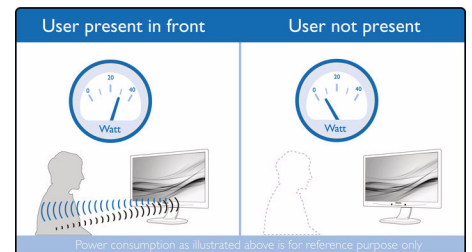

PowerSensor

PowerSensor is a built-in 'people sensor' that transmits and receives harmless infrared signals to determine if user is present and automatically reduces monitor brightness when user steps away from the desk, cutting energy costs by up to 70 percent and prolonging monitor life.

USB Docking

USB-C

Quad HD

Ultra Wide-Color

LowBlue Mode

Windows Hello

PowerSensor

3-sided Frameless

HDMI™