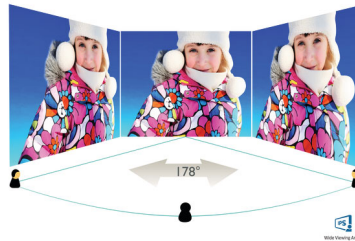

IPS technology

IPS displays use an advanced technology which gives you extra wide viewing angles of 178/178 degree, making it possible to view the display from almost any angle - even in 90 degree Pivot mode! Unlike standard TN panels, IPS displays gives you remarkably crisp images with vivid colors, making it ideal not only for Photos, movies and web browsing, but also for professional applications which demand color accuracy and consistent brightness at all times.