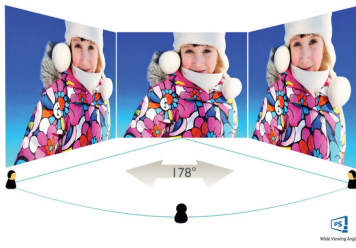

Philips
Full HD LCD monitor

V Line

24 (23.8" / 60.5 cm diag.)
Full HD (1920 x 1080)

243V7QDAB

Vivid, crisp images, from edge-to-edge

A perfect all around display with stunning images that stretch from edge-to edge, made easy on the eyes, in a compact slim design.

Perfectly designed for your space

- VESA mount allows for flexibility

PHILIPS

Full HD LCD monitor
V Line 24 (23.8" / 60.5 cm diag.), Full HD (1920 x 1080)

243V7QDAB/00

Highlights

IPS technology

IPS displays use an advanced technology which gives you extra wide viewing angles of 178/178 degree, making it possible to view the display from almost any angle. Unlike standard TN panels, IPS displays gives you remarkably crisp images with vivid colors, making it ideal not only for Photos, movies and web browsing, but also for professional applications which demand color accuracy and consistent brightness at all times.

16:9 Full HD display

Picture quality matters. Regular displays deliver quality, but you expect more. This display features enhanced Full HD 1920 x 1080 resolution. With Full HD for crisp detail paired with high brightness, incredible contrast and realistic colors expect a true to life picture.

EasyRead mode

EasyRead mode for a paper-like reading experience

Specifications

Picture/Display

- LCD panel type: IPS technology
- Backlight type: W-LED system
- Panel Size: 23.8 inch / 60.5 cm
- Effective viewing area: 527.04 (H) x 296.46 (V)
- Aspect ratio: 16:9
- Optimum resolution: 1920 x 1080 @ 60 Hz
- Pixel Density: 93 PPI
- Response time (typical): 5 ms (GtG)*
- Brightness: 250 cd/m²
- SmartContrast: 10,000,000:1
- Contrast ratio (typical): 1000:1
- Pixel pitch: 0.275 x 0.275 mm
- Viewing angle: 178° (H) / 178° (V), @ C/R > 10
- Flicker-free
- Display colors: 16.7 M
- Scanning Frequency: 30 -83 kHz (H) / 56 -76 Hz (V)
- LowBlue Mode
- sRGB