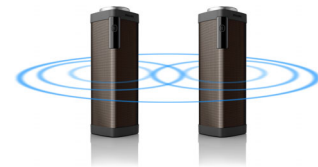

Motion sensor

SHOQBOX is equipped with a motion sensor. Simply swipe over the sensor from left to right or right to left, to skip to the next or last track. Put your hand over the sensor for a second to pause the music. Do it again to put it back on. Easy gesture control allows you to control your music the simplest way.

Built-in mic

With its built-in microphone, it also works as a speaker phone. When a call comes in, the music is put on pause and you can talk via the speaker. Call for a business meeting. Or, call your friend from a party. Either way, it works great.

Voice prompt

The voice prompt is available in different languages. It gives instant feedback on battery level or alert whether the speaker is connected properly to your device.

Pairing 2 shoqboxes

You can pair 2 SHOQBOX speakers with the smart sensor for a stereo system of Left and Right channels. Simply place the two speakers side by side and swipe your hands over both sensors from outside in simultaneously. Perfect for a party or gathering. Enjoy big stereo sound from music, movies and games.