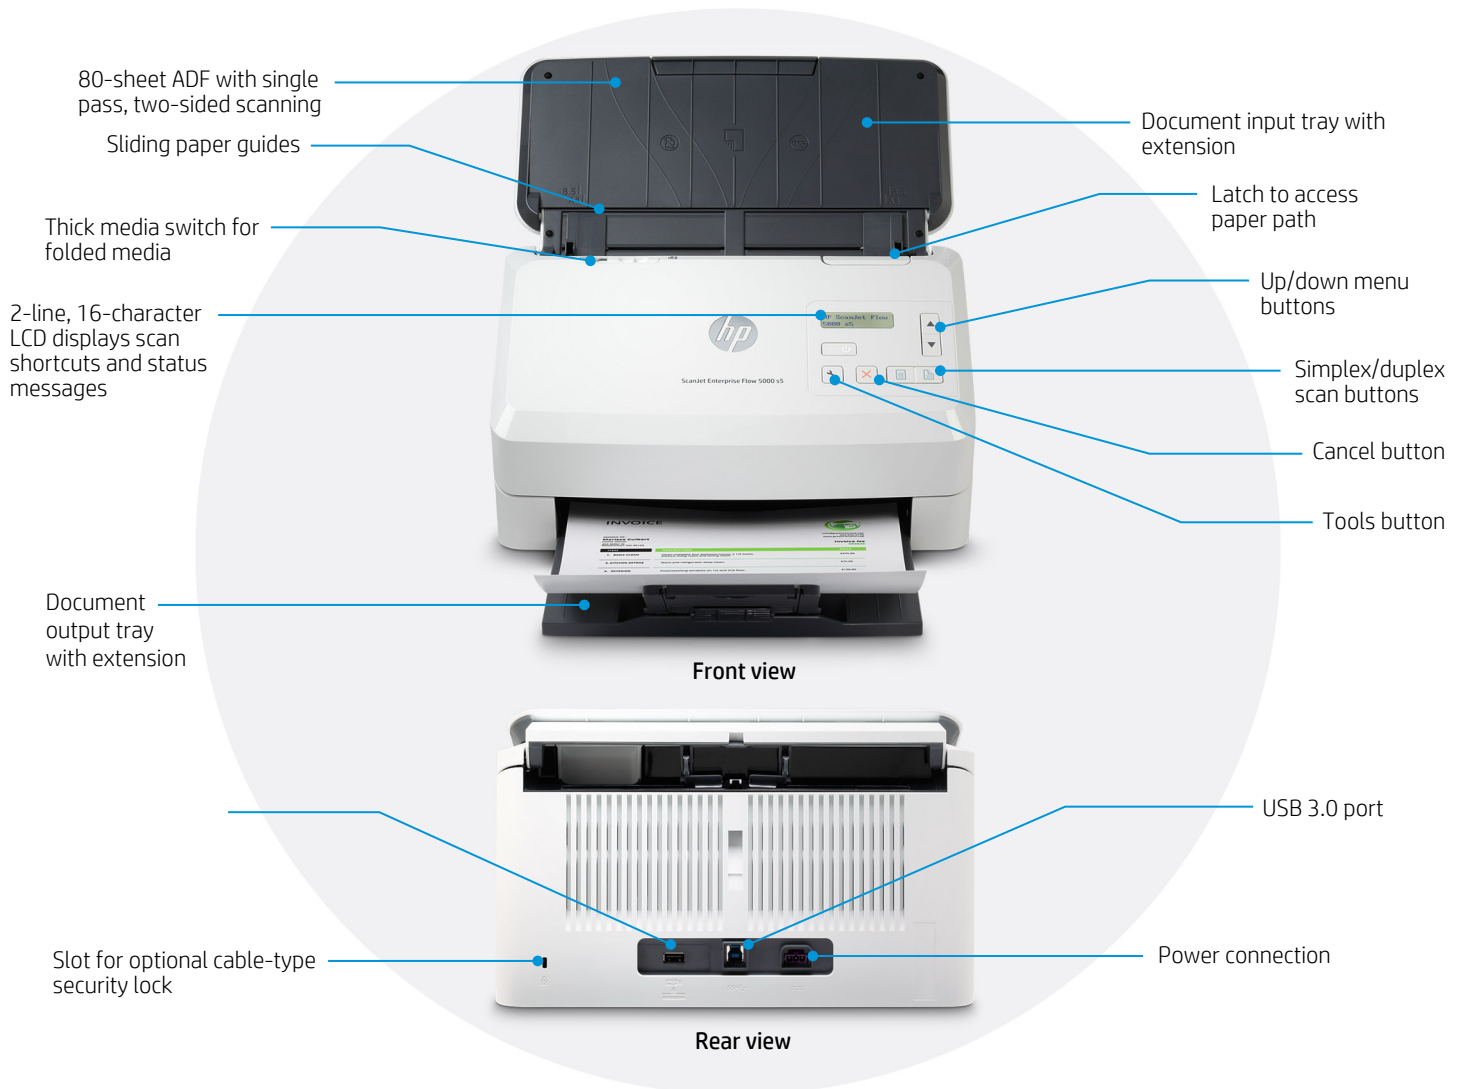

Get to know the HP ScanJet Enterprise Flow 5000 s5

At a glance

Model (product number)	HP ScanJet Enterprise Flow 5000 s5 (6FW09A)
Scan speeds (simplex/duplex)¹	Up to 65 pages per minute (ppm)/130 images per minute (ipm)
ADF capacity	80-sheet ADF; scans media sizes up to 309.9 cm (122 inches)
Recommended daily duty cycle	Up to 7,500 pages
Connectivity	USB 3.0
Scan destinations	Scan to PC via USB, scan to USB Drive
Software included	HP Scan Premium (with built-in optical character recognition [OCR]), WIA, TWAIN, ISIS, I.R.I.S. Readiris™ Pro and Cardiris™ (Win only)
Media weight supported	43 to 350 g/m² (11.4 to 93.3 lb)

¹ Scan speed measured at 300 dpi (black-and-white, greyscale, and colour). Actual processing speeds may vary depending on scan resolution, network conditions, computer performance, and application software.