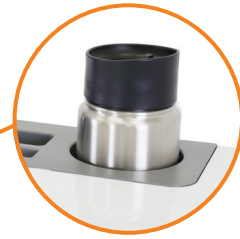

ergotron[®]

moving you forward

LearnFit Whiteboard Sit-Stand Desk

- Easy adjustment: Find the most comfortable, ergonomic height
- Get creative: Whiteboard top offers new options for learning, collaboration and fun
- Premium casters: Quickly move to wherever students learn best
- More productivity: Helps harness focus and boost energy
- Extra features: Backpack hook, cup holder, tablet slot and pencil tray for a no-mess experience
- No sweat set-up: Assembles in 60 seconds—no tools needed

INSPIRE CREATIVITY AND FUN

LEARNFIT[™]

Infuse movement into the school day while helping support positive academic performance, collaboration and student well-being. The LearnFit Whiteboard Sit-Stand Desk's design makes it easy to move into different classroom configurations to match lesson plans, and the base offers space for fidgeting feet and comfortable placement. The whiteboard top offers new options to make learning fun, and it's quality tested against industry standards to withstand the daily activities that support personalized, active learning.

Easy Assembly

LEARNFIT WHITEBOARD
SIT-STAND DESK

Tablet Slot: Accommodates iPad®, Surface™ Pro and other Windows tablets in portrait or landscape position.

Cup Holder: Maximize your workspace and keep hydrated.

Pencil Tray: Keep writing instruments from rolling around when students are rolling around the classroom.

On-Demand Height Adjustment: Students can adjust the height of this standing desk themselves. Just squeeze the handle and move from a standing position to a stool-height stoop.