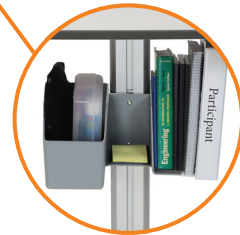

Storage Bin: Holds books, binders and other class supplies.